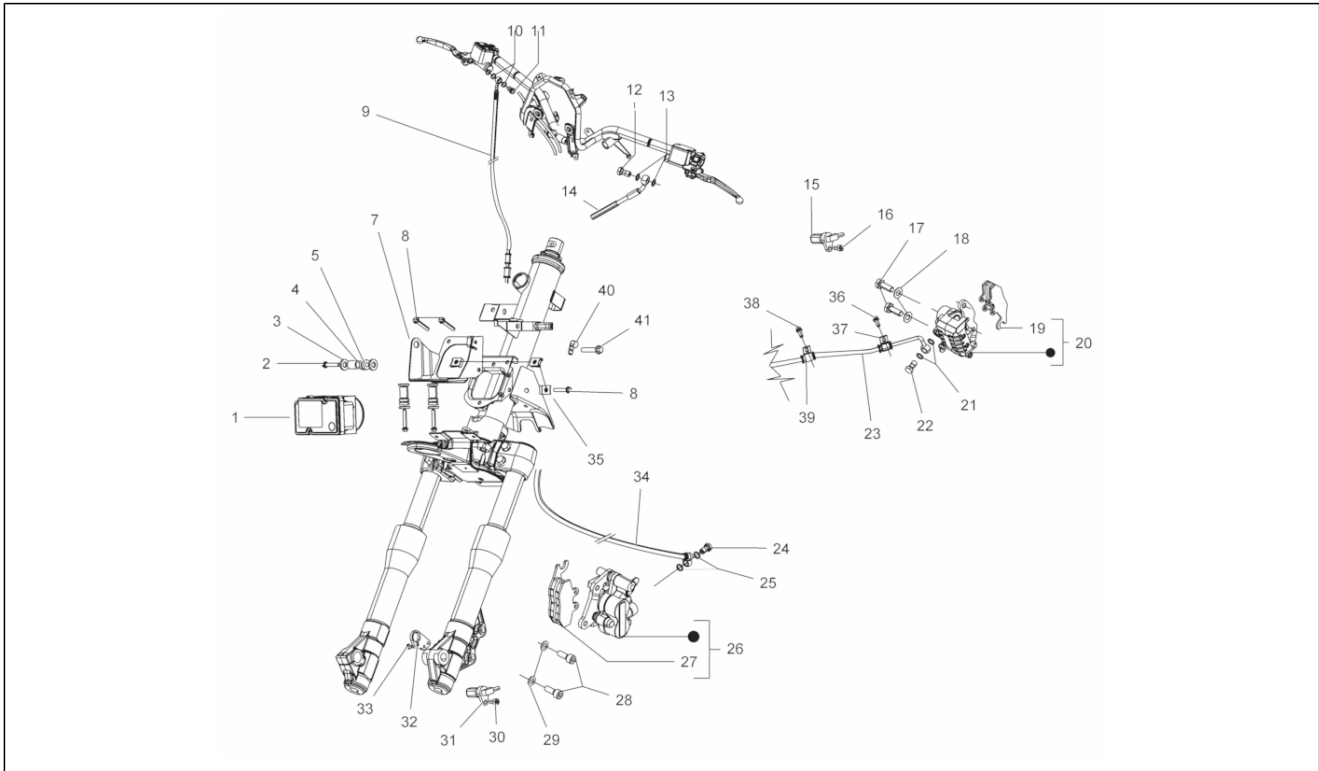

Group	Braking system - Transmissions
Code	05.02
Description	Brakes pipes - Calipers (ABS)
Service	1

Pos.	Code	Description	Qty	Variants
30	975805	screw	1	
31	859792	Sensor ABS	1	
32	667034	ABS support bracket sensor	1	
33	842908	screw M5x10	2	
34	667302	ABS unit brake pipe - front brake pin	1	
35	254485	Spring plate M6	3	
36	969296	Screw w/ flange M6x10	1	
37	845978	Hose clamp	1	
38	8016777	Screw w/ flange M6x16	1	
39	573918	Hose clamp	1	
40	623743	Hose clamp	1	
41	484123	Screw w/ flange	1