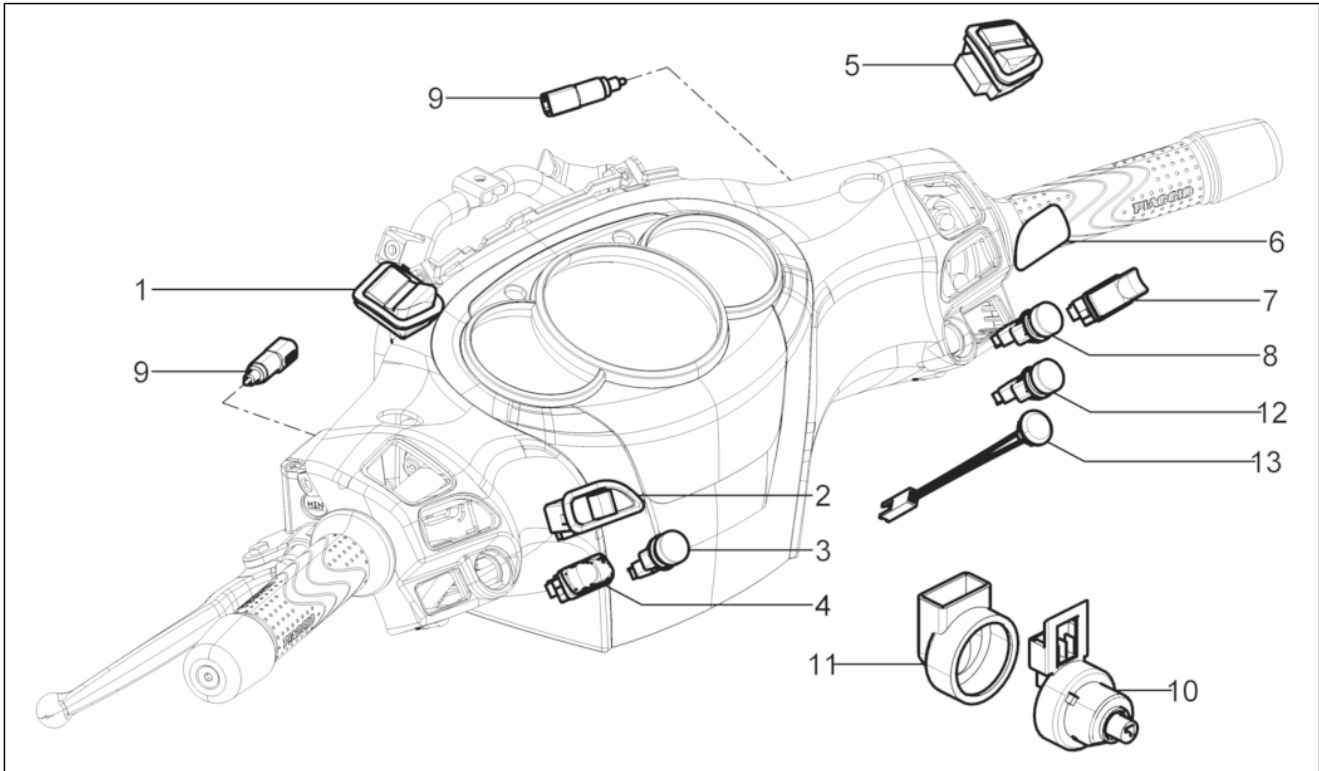

Group	Electrical system
Code	06.01
Description	Selectors - Switches - Buttons
Service	1

Pos.	Code	Description	Qty	Variants
1	642967	Light switch with flash	1	
2	641447	Turn signal lamps switch	1	
3	582988	Saddle opening button	1	
4	641358	Horn button	1	
5	641824	Engine stop switch	1	
6	639964	Light switch seat cover	1	
7	641359	Start pushbutton	1	
8	58255R	Pulsante Mode	1	
9	642032	stop Button	2	
10	643132	Key switch	1	
11	582041	Commutator cap	1	
12	643130	""ASR"" BUTTON"	1	
13	643129	Tell tale lamp ASR	1