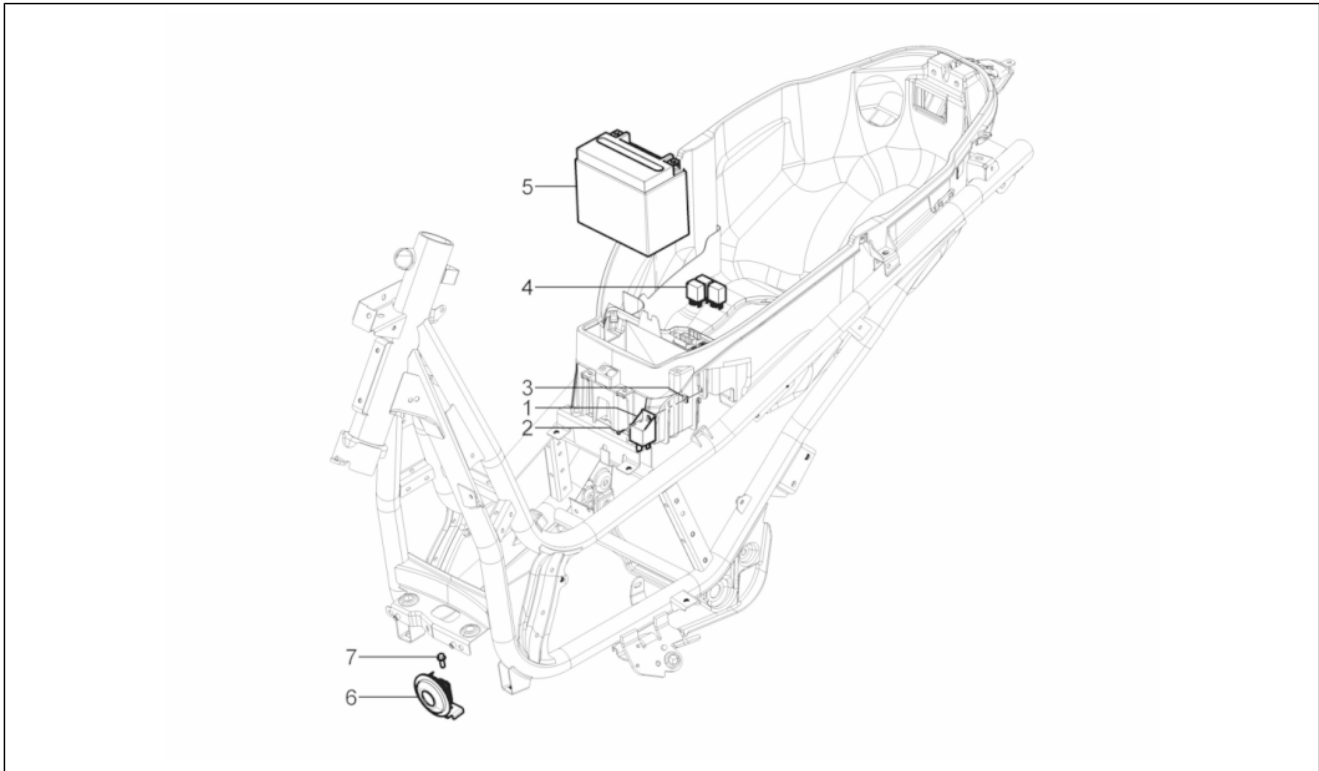

Group	Electrical system
Code	06.05
Description	Remote control switches - Battery - Horn
Service	1

Pos.	Code	Description	Qty	Variants
1	582690	Starter relay	1	
2	CM178601	Self tapping screw D4.2x16	2	
3	CM017409	Spring plate	1	
4	643452	Microrelay with resistance 12V-30A/10A	3	
5	583158	Battery (Yuasa) 12V-10Ah	1	
6	CM071814	Horn 12v cc	1	
7	B016777	Screw w/ flange M6x16	1