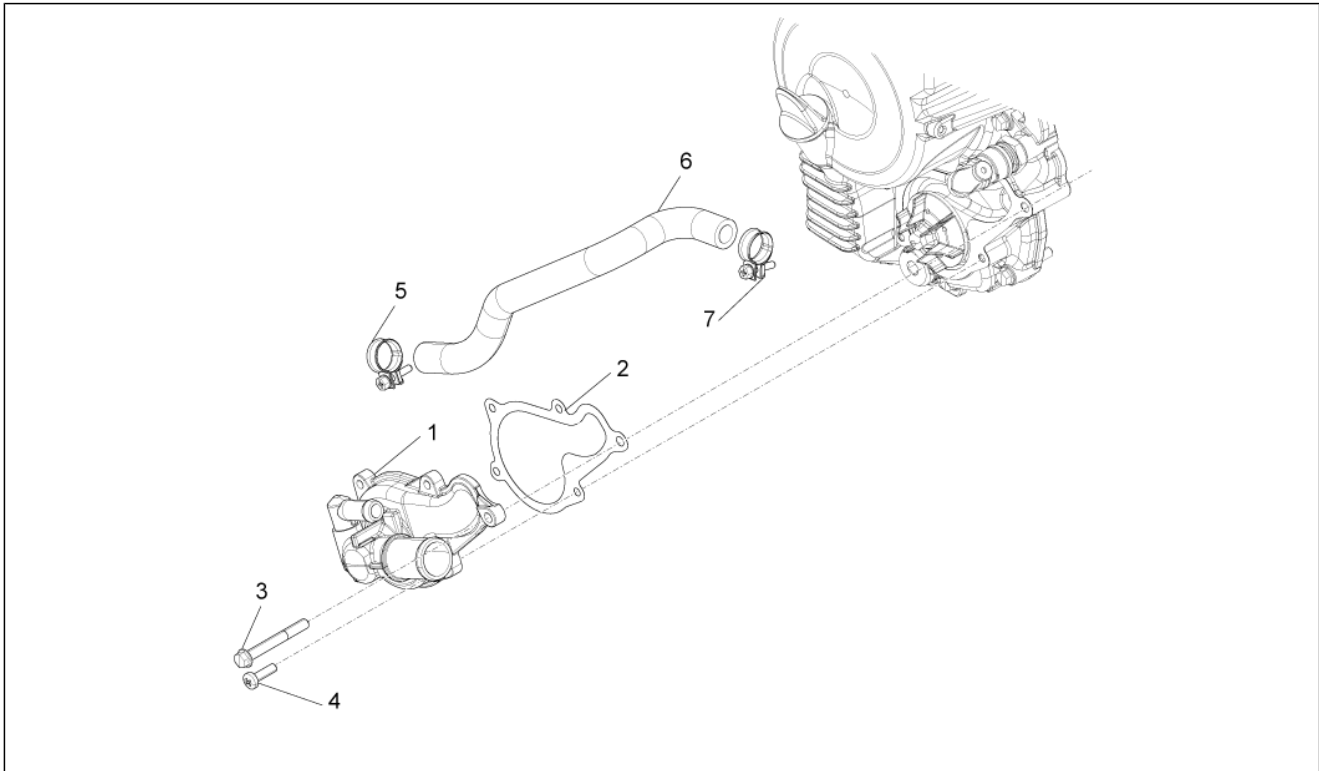

Group	Engine
Code	01.19
Description	Cooler pump
Service	1

Pos.	Code	Description	Qty	Variants
1	880401	Water pump cover	1	
2	880727	Water pump cover gasket	1	
3	430207	screw M6x50	1	
4	834065	screw	4	
5	879888	Fastening clamp	1	
6	879816	By-pass pipe	1	
7	879888	Fastening clamp	2	
7	B018417	Fastening clamp	2