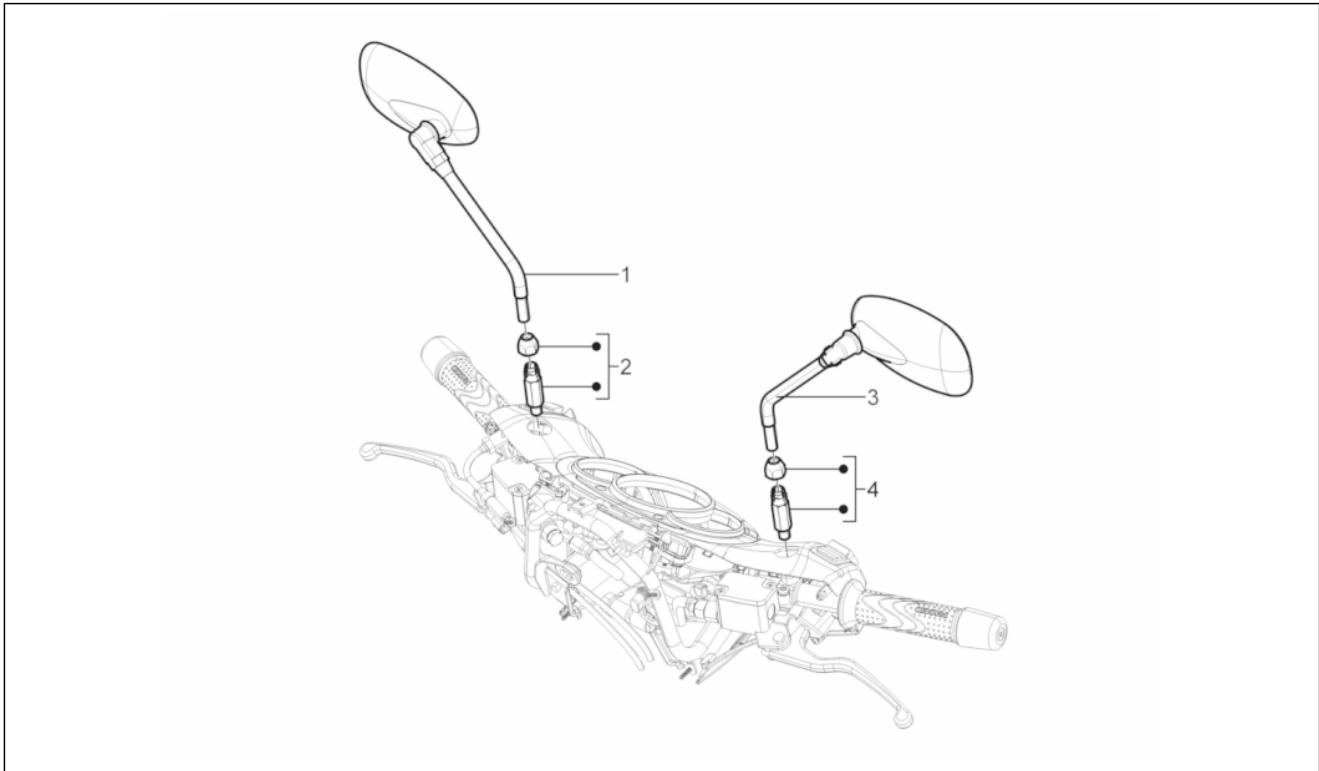

Group	Frame - Plastic parts - Coachwork
Code	02.45
Description	Driving mirror/s
Service	1

Pos.	Code	Description	Qty	Variants
1	CM179908	RH rearview mirror	1	
2	655120	Rear view mirror fastening clamp	1	
3	CM179907	LH rearview mirror	1	
4	655120	Rear view mirror fastening clamp	1