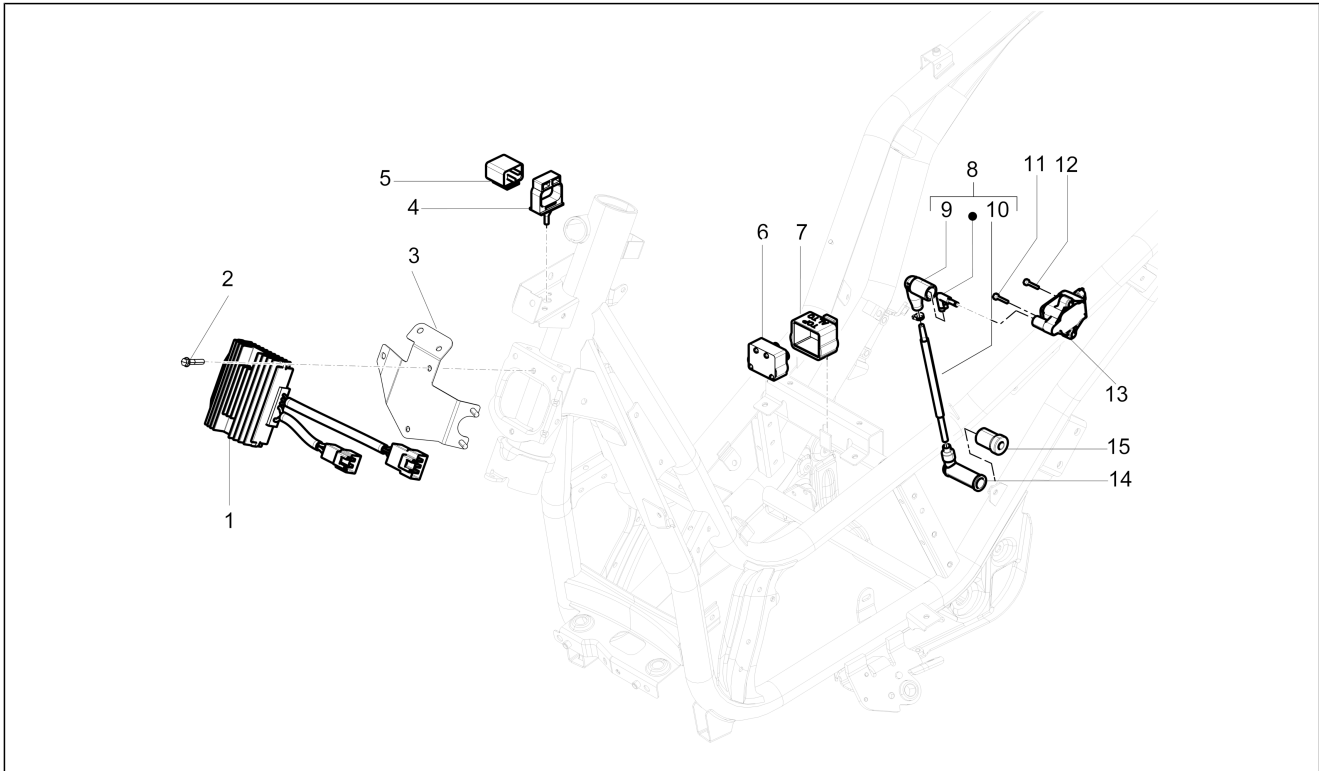

Group	Electrical system
Code	06.06
Description	Voltage Regulators - Electronic Control Units (ecu) - H.T. Coil
Service	1

Pos.	Code	Description	Qty	Variants
1	641711	Voltage regulator	1	
2	B016792	Screw w/ flange M6x30	2	
3	672955	Voltage regulator support bracket	1	
4	291017	Flexible support	1	
5	640289	Turn indicator control	1	
6	584509	Fall sensor	1	
7	641915	Flexible support	1	
8	643001	Spark plug hood H.V. cable	1	
9	641040	Insulating cap	1	
10	080341	H.V. cable	1	
11	B016792	Screw w/ flange M6x30	1	
12	857429	Screw w/ flange	1	
13	641901	HT coil	1	
14	1D000181	Shielded cap for spark plug	1	
15	642621	Spark plug prot.collar	1