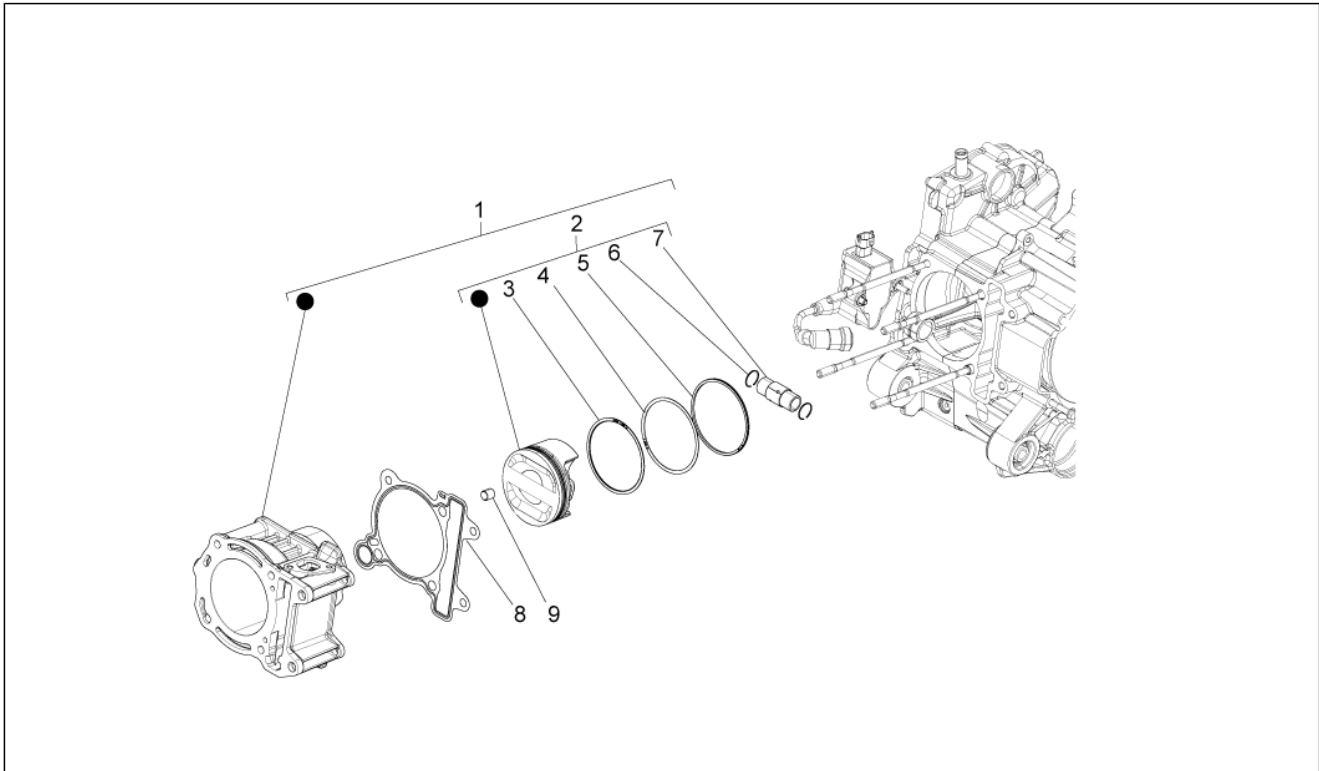

Group	Engine
Code	01.07
Description	Cylinder-piston-wrist pin unit
Service	1

Pos.	Code	Description	Qty	Variants
1	B015036	Cyl.pist.-wrist pin assy unit	1	
2	B0150370001	Gruppo pistone-spinotto cat. A	1	
2	B0150370002	Gruppo pistone-spinotto cat. B	1	
2	B0150370003	Gruppo pistone-spinotto cat. C	1	
2	B0150370004	Gruppo pistone-spinotto cat. D	1	
3	B015279	Compression ring $\varnothing 78 \times 1 \times 3.35$	1	
4	B015280	Oil scraper ring $\varnothing 78 \times 1 \times 3.25$	1	
5	B015281	Oil scraper ring $\varnothing 78 \times 2 \times 3.2$	1	
6	878897	Pin retainer circlip	2	
7	878896	Gudgeon bucket	1	
8	B018886	Crankcase/cylinder gasket 0,2 mm	1	
8	B018887	Crankcase/cylinder gasket 0,3 mm	1	
8	B018888	Crankcase/cylinder gasket 0,4 mm	1	
9	435571	Locating dowel	4