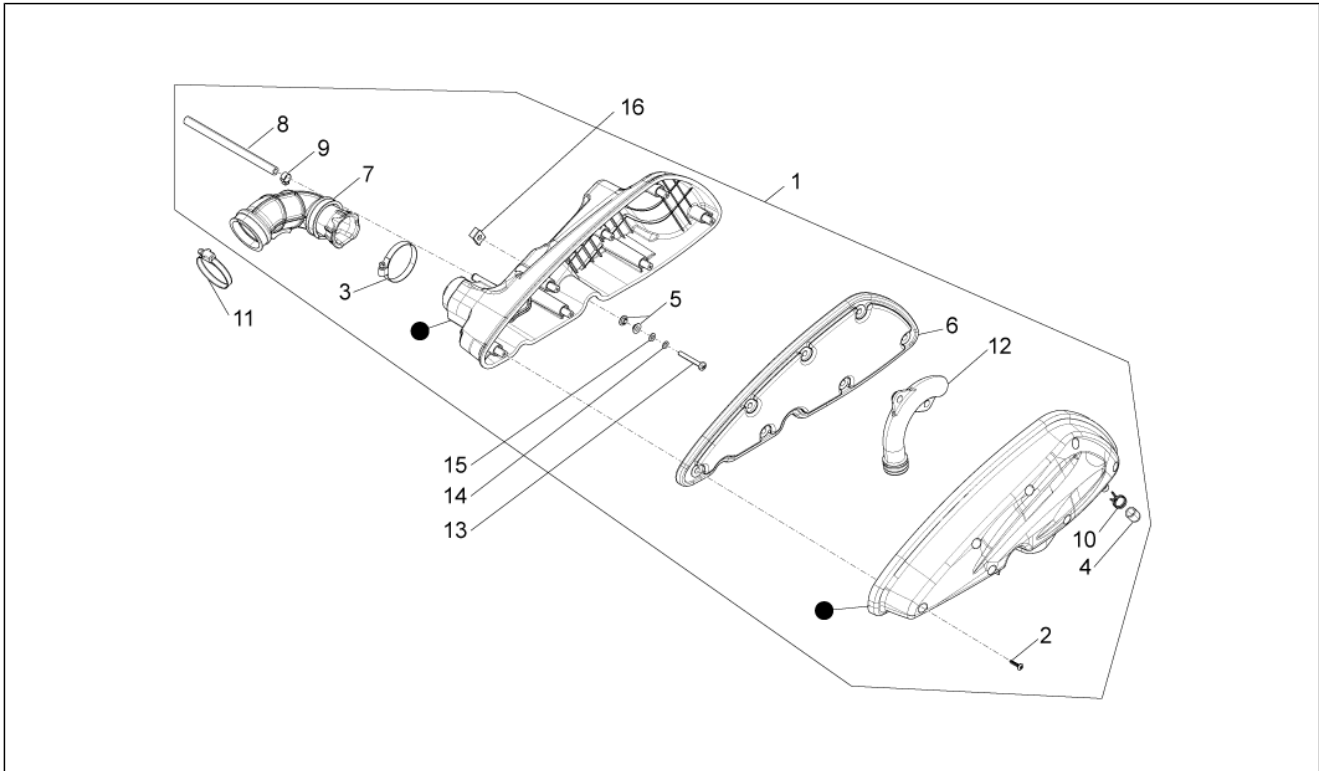

Group	Engine
Code	01.45
Description	Air filter
Service	1

Pos.	Code	Description	Qty	Variants
1	B013805	Complete air cleaner box	1	
2	258146	Self-tap screw M3x20	7	
3	614188	Hose clamp	1	
4	827831	Cap	2	
5	830056	Knurled bushing	4	
6	880001	Filtering element	1	
7	B013810	Air cleaner sleeve	1	
8	B013949	Oil exhaust pipe	1	
9	CM001913	Hose clamp	1	
10	CM002910	Hose clamp	2	
11	260918	Hose clamp	1	
12	880120	Intake pipe	1	
13	259166	screw	1	
14	012533	Notched washer 6,6x11x0	2	
15	003056	Flat washer 6,4x12x1	2	
16	254485	Spring plate M6	2