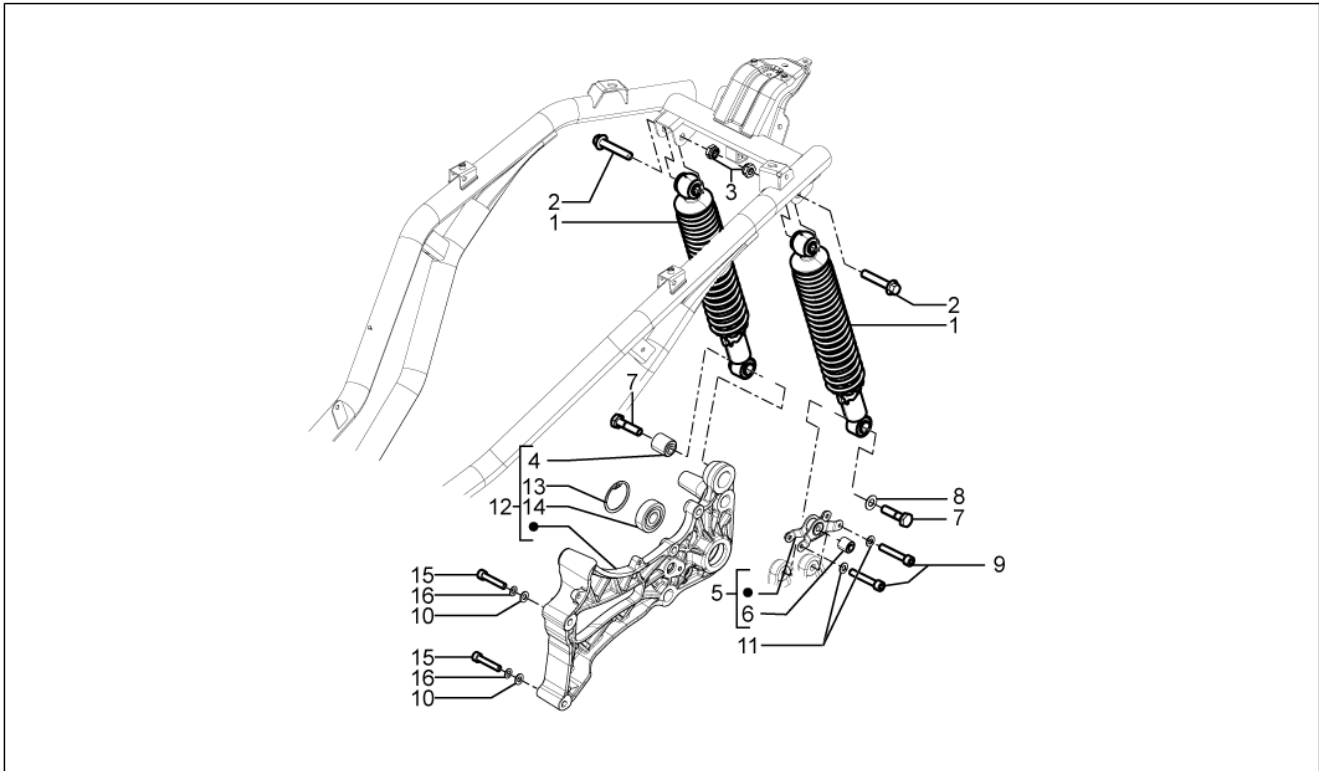

Group	Suspensions - Wheels
Code	04.10
Description	Rear suspension - Shock absorber/s
Service	1

Pos.	Code	Description	Qty	Variants
1	58583R	Complete rear shock absorber	2	
1	58613R	Complete rear shock absorber	2	
2	268158	Screw w/ flange M10	2	
3	002440	Self locking nut M10	2	
4	880343	Sil.block	1	
5	666678	Shock absorber connection bracket	1	
6	880343	Sil.block	1	
7	030097	screw M10x40	2	
8	012535	Washer	2	
9	844483	Hex socket screw M8x50	2	
10	003058	Plain washer 15x8,4x1,5	2	
11	709047	Spring washer	2	
12	880389	Right suspension arm	1	
13	006647	Circlip	1	
14	82545R	Ball bearing	1	
15	845590	Hex socket screw	2	
16	834187	Spring washer 16x8,2x2,2	2