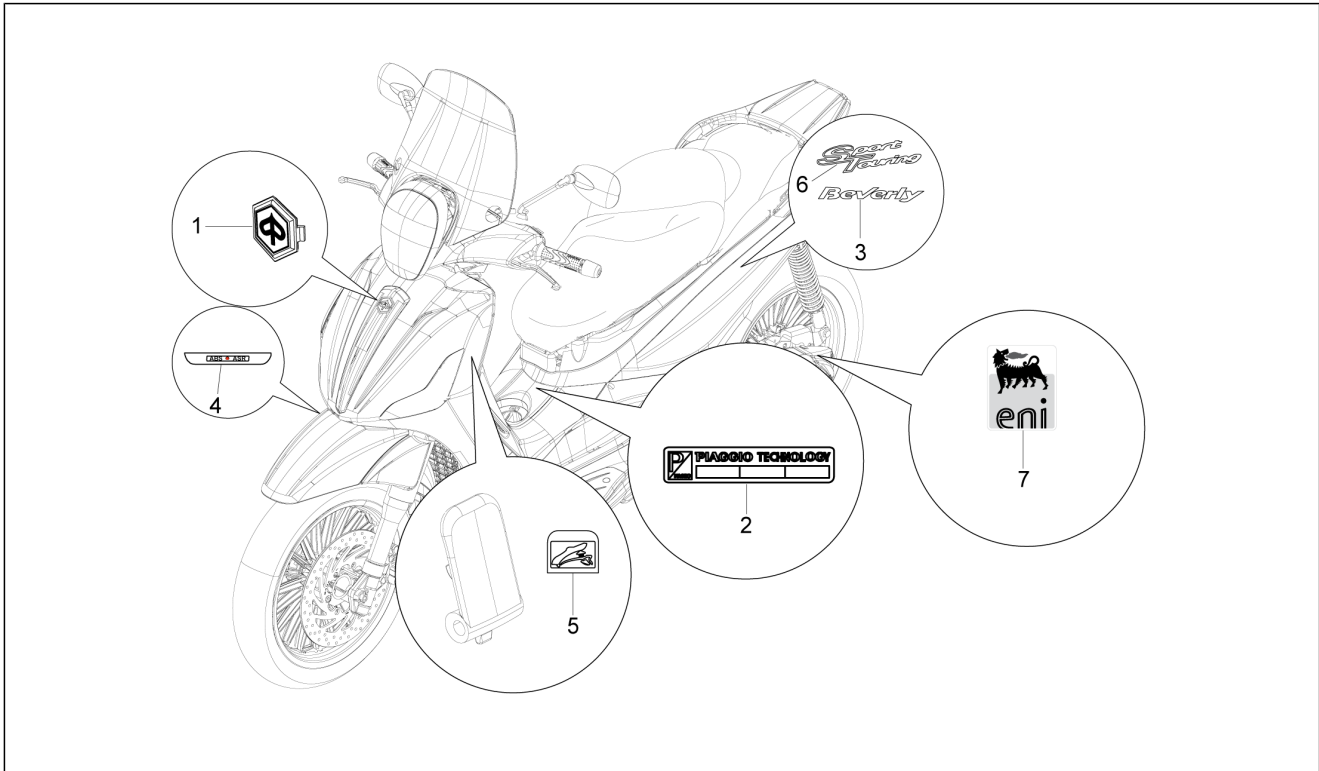

Group	Frame - Plastic parts - Coachwork
Code	02.38
Description	Plates - Emblems
Service	1

Pos.	Code	Description	Qty	Variants
1	624554	Piaggio shield	1	
2	672200	Name plate "Piaggio Technology"	1	
3	1B001438	"Beverly" plate	2	
3	673951	"Beverly" plate	2	
4	675047	Plate set ABS-ASR	2	
5	576473	Saddle opening warning label	1	
6	1B001439	""Sport Touring"" label"	1	
6	674608	""Sport Touring"" label"	1	
7	895839	""Eni"" label"	2