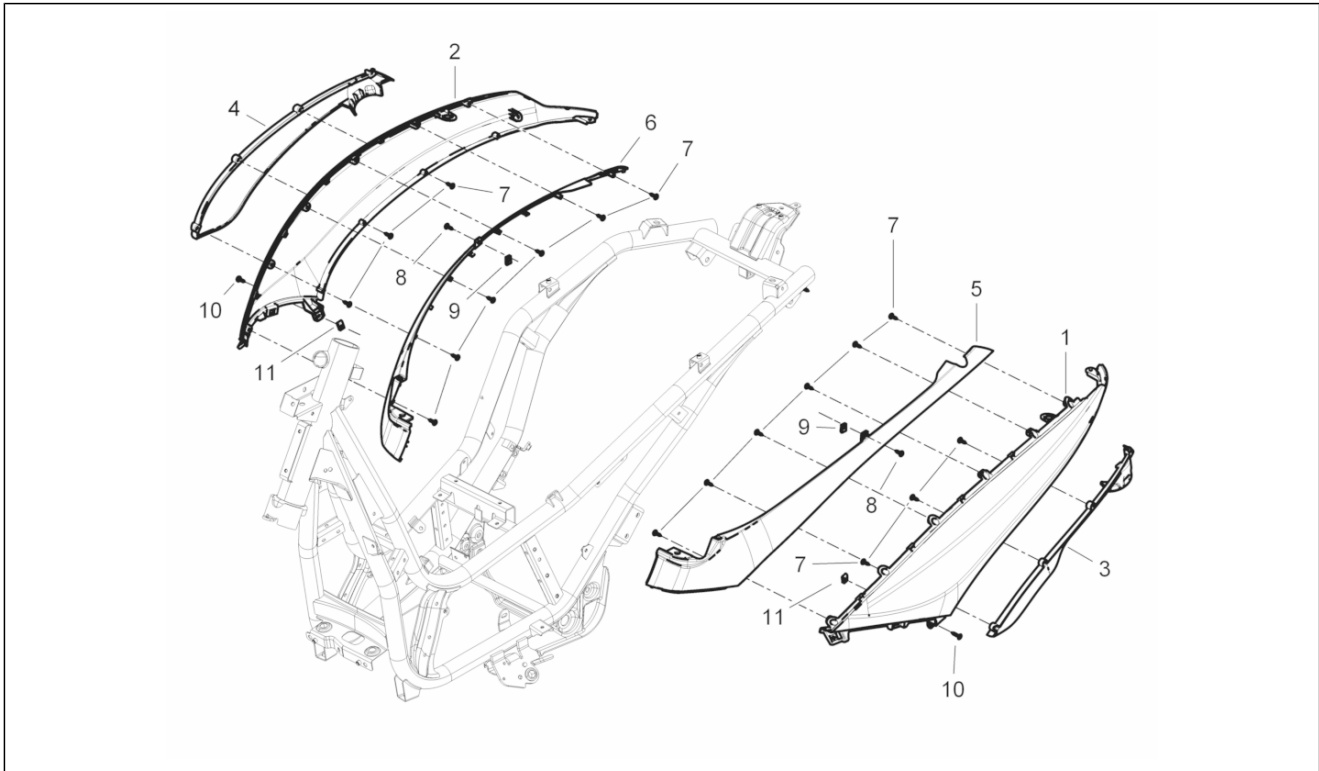

Group	Frame - Plastic parts - Coachwork
Code	02.32
Description	Side cover - Spoiler
Service	1

Pos.	Code	Description	Qty	Variants
				Vehicle colour:Metallized Red[849/A]
5	656355	LH side panel upper	1	
5	65635500H3	LH side panel upper	1	Vehicle colour:BLACK[94] Vehicle colour:White[544] Vehicle colour:Midnight Blue[222/A] Vehicle colour:Grey[760/B] Vehicle colour:Metallized Red[849/A] Vehicle colour:BLACK[94] Vehicle colour:BLACK[94] Vehicle colour:White[544] Vehicle colour:White[544] Vehicle colour:White[595] Vehicle colour:White[595] Vehicle colour:White[595] Vehicle colour:Blue[257/A] Vehicle colour:Midnight Blue[222/A] Vehicle colour:Midnight Blue[222/A] Vehicle colour:Grey[760/B] Vehicle colour:Grey[760/B] Vehicle colour:Grey[760/B] Vehicle colour:Grey[760/B] Vehicle colour:BLACK[90/B] Vehicle colour:BLACK[90/B] Vehicle colour:BLACK[90/B] Vehicle colour:Matt Black[93/B] Vehicle colour:Matt Black[93/B] Vehicle colour:Metallized Red[849/A] Vehicle colour:Metallized Red[849/A]
6	656356	RH side panel upper	1	
6	65635600H3	RH side panel upper	1	Vehicle colour:BLACK[94] Vehicle colour:White[544] Vehicle colour:Midnight Blue[222/A] Vehicle colour:Grey[760/B] Vehicle colour:Metallized Red[849/A] Vehicle colour:BLACK[94] Vehicle colour:BLACK[94]