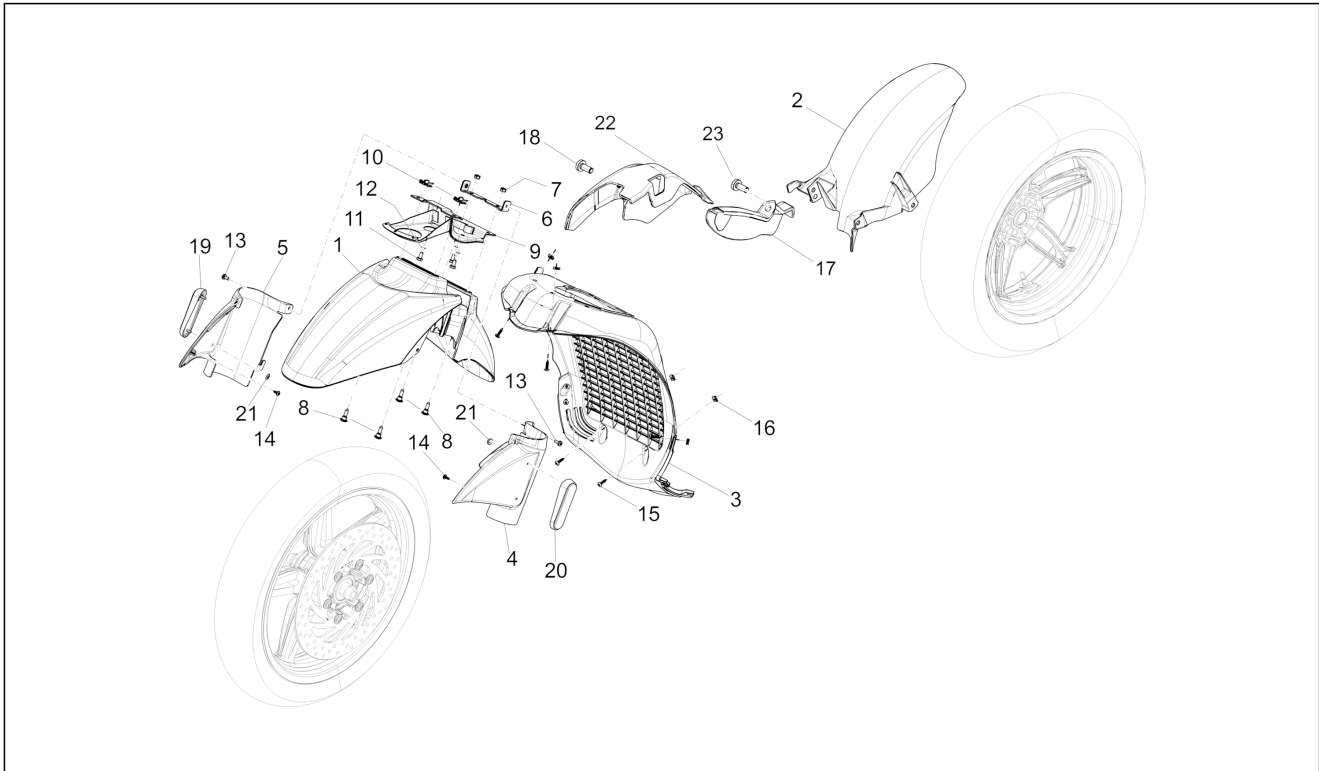

Group	Frame - Plastic parts - Coachwork
Code	02.33
Description	Wheel huosing - Mudguard
Service	1

Pos.	Code	Description	Qty	Variants
1	667197	Front mudguard	1	
1	6671970090	Front splash guard	1	Vehicle colour:BLACK[94] Vehicle colour:BLACK[94] Vehicle colour:BLACK[94]
1	66719700BR	Front mudguard	1	Vehicle colour:White[544] Vehicle colour:White[544] Vehicle colour:White[544]
1	66719700BZ	Front mudguard	1	Vehicle colour:White[595] Vehicle colour:White[595] Vehicle colour:White[595]
1	66719700DE	Front mudguard	1	Vehicle colour:Midnight Blue[222/A] Vehicle colour:Midnight Blue[222/A] Vehicle colour:Midnight Blue[222/A]
1	66719700DO	Front mudguard	1	Vehicle colour:Blue[257/A]
1	66719700H4	Front mudguard	1	Vehicle colour:Grey[760/B] Vehicle colour:Grey[760/B] Vehicle colour:Grey[760/B] Vehicle colour:Grey[760/B] Vehicle colour:Grey[760/B]
1	66719700NM	Front mudguard	1	Vehicle colour:BLACK[90/B] Vehicle colour:BLACK[90/B] Vehicle colour:BLACK[90/B]
1	66719700NO	Front mudguard	1	Vehicle colour:Matt Black[93/B] Vehicle colour:Matt Black[93/B]
1	66719700RR	Front mudguard	1	Vehicle colour:Metallized Red[849/A] Vehicle colour:Metallized Red[849/A] Vehicle colour:Metallized Red[849/A]
2	672619	Rear mudguard	1	
3	672954000C	Wheel compartment	1	Vehicle colour:BLACK[94] Vehicle colour:White[544] Vehicle colour:Midnight Blue[222/A] Vehicle colour:Grey[760/B] Vehicle colour:Metallized Red[849/A] Vehicle colour:BLACK[94]