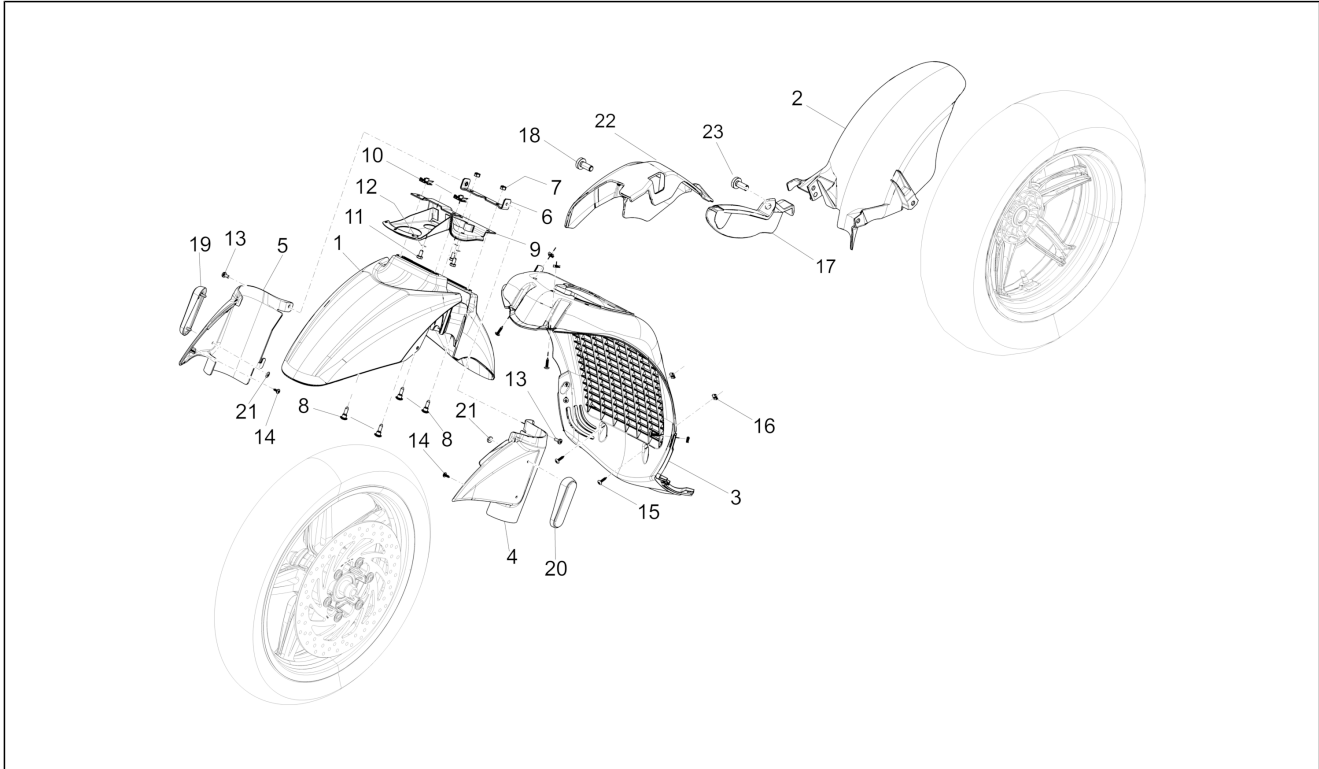

Group	Frame - Plastic parts - Coachwork
Code	02.33
Description	Wheel huosing - Mudguard
Service	1

Pos.	Code	Description	Qty	Variants
				Vehicle colour:BLACK[94] Vehicle colour:White[544] Vehicle colour:White[544] Vehicle colour:White[595] Vehicle colour:White[595] Vehicle colour:White[595] Vehicle colour:Blue[257/A] Vehicle colour:Midnight Blue[222/A] Vehicle colour:Midnight Blue[222/A] Vehicle colour:Grey[760/B] Vehicle colour:Grey[760/B] Vehicle colour:Grey[760/B] Vehicle colour:Grey[760/B] Vehicle colour:BLACK[90/B] Vehicle colour:BLACK[90/B] Vehicle colour:BLACK[90/B] Vehicle colour:Matt Black[93/B] Vehicle colour:Matt Black[93/B] Vehicle colour:Metallized Red[849/A] Vehicle colour:Metallized Red[849/A]
4	665504	LH sleeve	1	
4	66550400H3	LH sleeve	1	Vehicle colour:Metallized Red[849/A] Vehicle colour:Grey[760/B] Vehicle colour:BLACK[94] Vehicle colour:Grey[760/B] Vehicle colour:Midnight Blue[222/A] Vehicle colour:White[544] Vehicle colour:BLACK[90/B] Vehicle colour:White[595] Vehicle colour:Grey[760/B] Vehicle colour:Matt Black[93/B] Vehicle colour:Matt Black[93/B] Vehicle colour:BLACK[90/B] Vehicle colour:White[595] Vehicle colour:White[544] Vehicle colour:Metallized Red[849/A] Vehicle colour:BLACK[94]