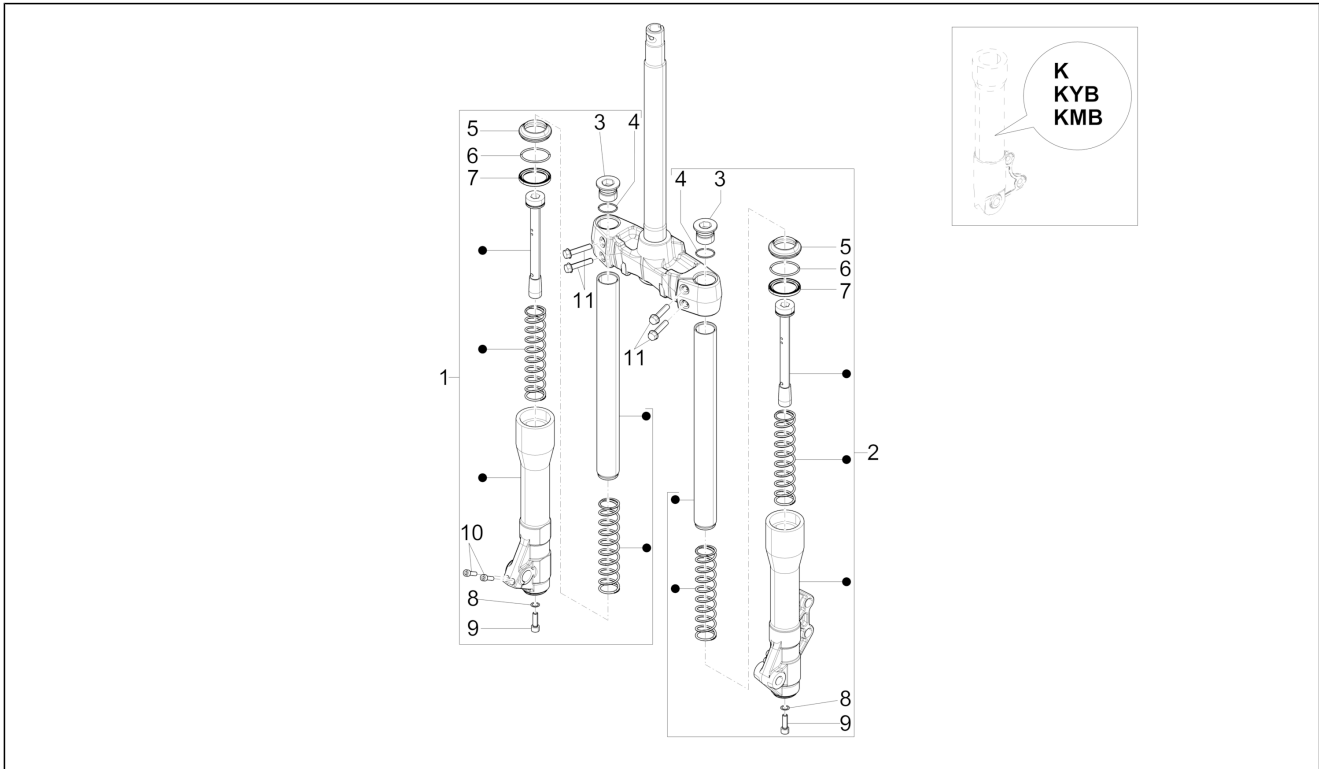

Group	Suspensions - Wheels
Code	04.03
Description	Fork's components (Kayaba)
Service	1

Pos.	Code	Description	Qty	Variants
1	666392	R.H. sleeve assy ABS	1	
1	667214	R.H. sleeve assy	1	
2	667215	L.H. sleeve assy	1	
2	667274	L.H. sleeve assy ABS	1	
3	666390	Plug	2	
4	666389	O-ring	2	
5	600269	Dust cover ring ABS	2	
5	667212	Dust cover ring	2	
6	497132	Gasket ring	2	
7	601310	Fork oil seal ABS	2	
7	667211	Fork oil seal	2	
8	599270	Washer (Kayaba)	2	
9	666387	screw	2	
10	649619	screw	2	
11	649992	screw	4