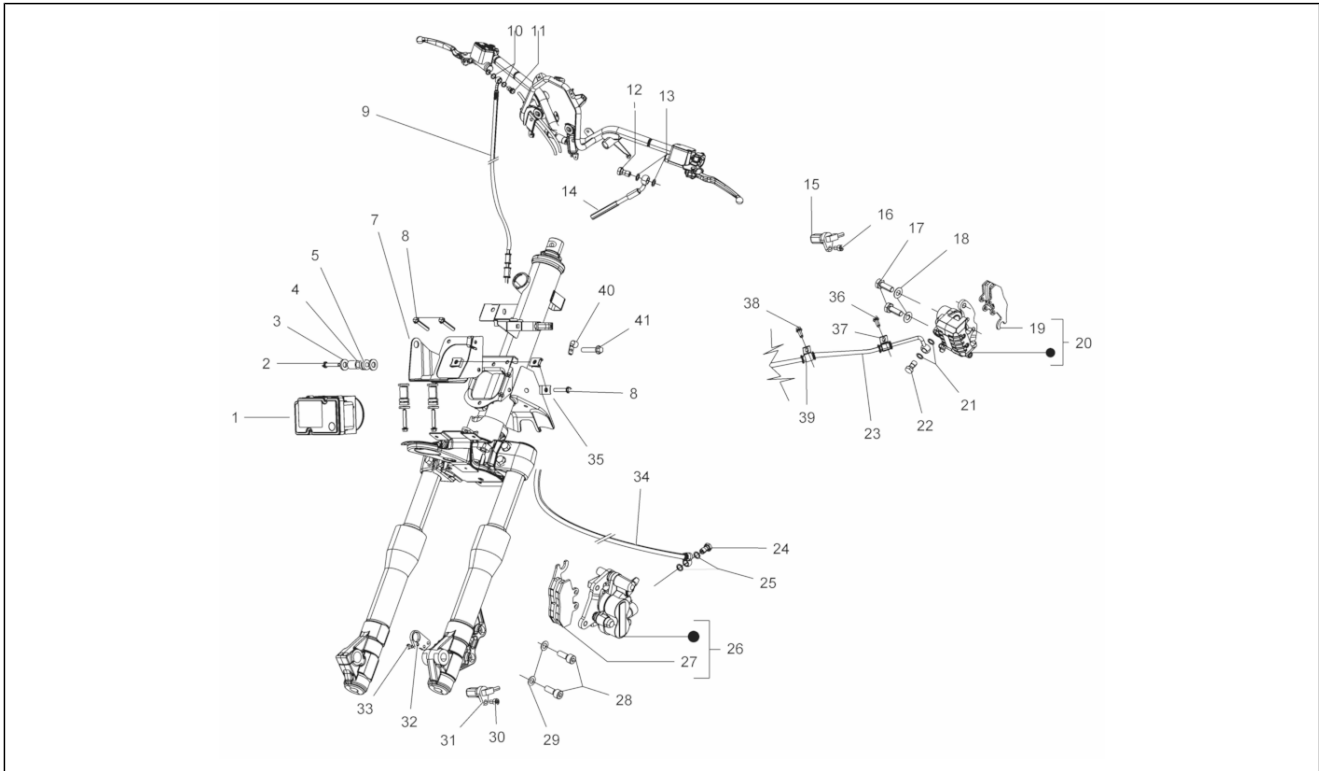

Group	Braking system - Transmissions
Code	05.02
Description	Brakes pipes - Calipers (ABS)
Service	1

Pos.	Code	Description	Qty	Variants
1	667326	ABS electro-hydraulic control unit	1	
2	018639	Hex screw M6x20	3	
3	179575	Washer	6	
4	174969	Spacer	3	
5	939278	Pad	3	
7	667354	ABS SUPPORT BRACKET WITH I.P.	1	
8	B016777	Screw w/ flange M6x16	3	
9	667300	ABS unit - right brake pump pipe	1	
10	127927	Gasket	2	
11	265451	Oil pipe screw M10x18	1	
12	265451	Oil pipe screw M10x18	1	
13	127927	Gasket	2	
14	667301	ABS unit - left brake pump pipe	1	
15	859792	Sensor ABS	1	
16	975805	screw	1	
17	665983	Hex screw	2	
18	012535	Washer	2	
19	665842	(Heng Tong) Brake pads torque	1	
20	668261	Brake caliper	1	
21	127927	Gasket	2	
22	265451	Oil pipe screw M10x18	1	
23	667303	ABS unit - rear brake calliper flexible hose	1	
24	265451	Oil pipe screw M10x18	1	
25	127927	Gasket	2	
26	CM068313	(Heng Tong) Left brake pin	1	
27	651253	(Heng Tong) Brake pads torque	1	
28	598919	screw	2	
29	709047	Spring washer	2