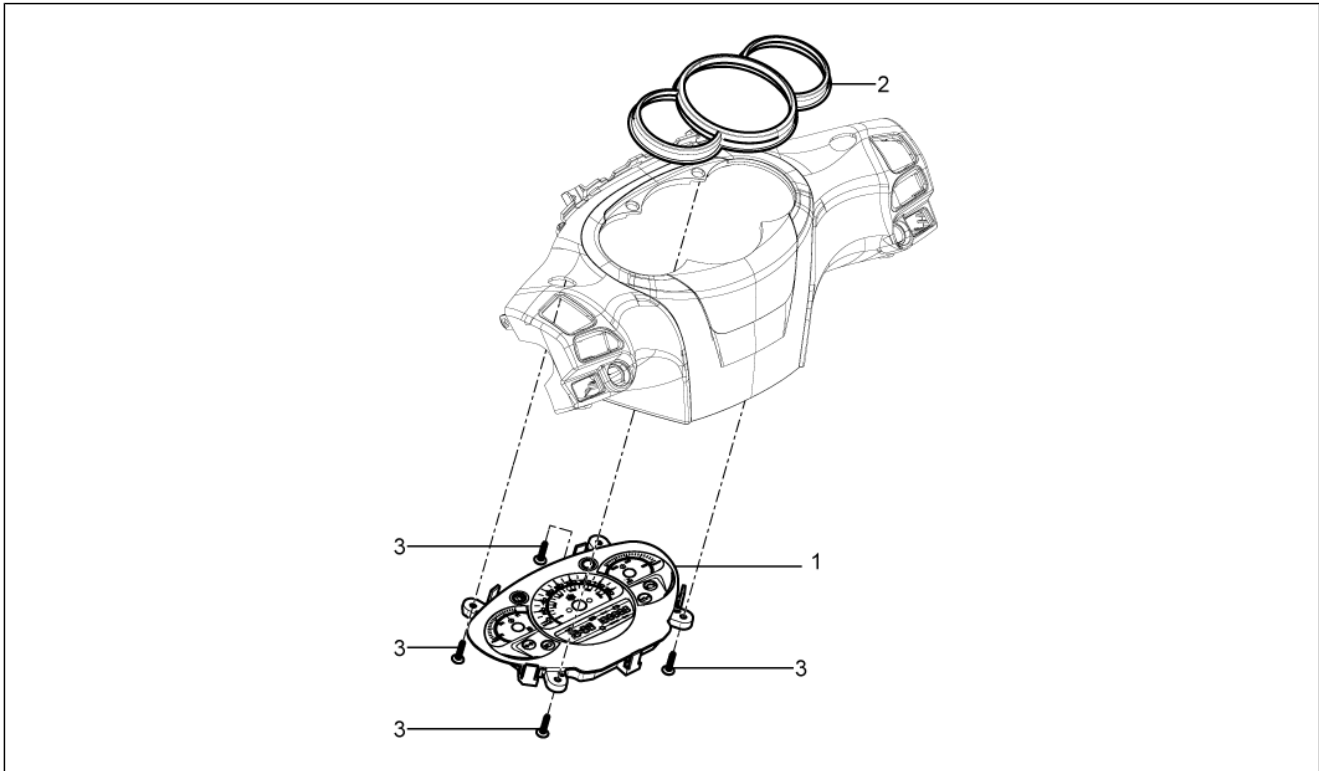

Group	Handlebars/Steering
Code	03.02
Description	Meter combination - Cruscotto
Service	1

Pos.	Code	Description	Qty	Variants
1	643170	Meter combination	1	
2	672138	Instrument panel frame	1	
3	CM180702	Self tapping screw	4