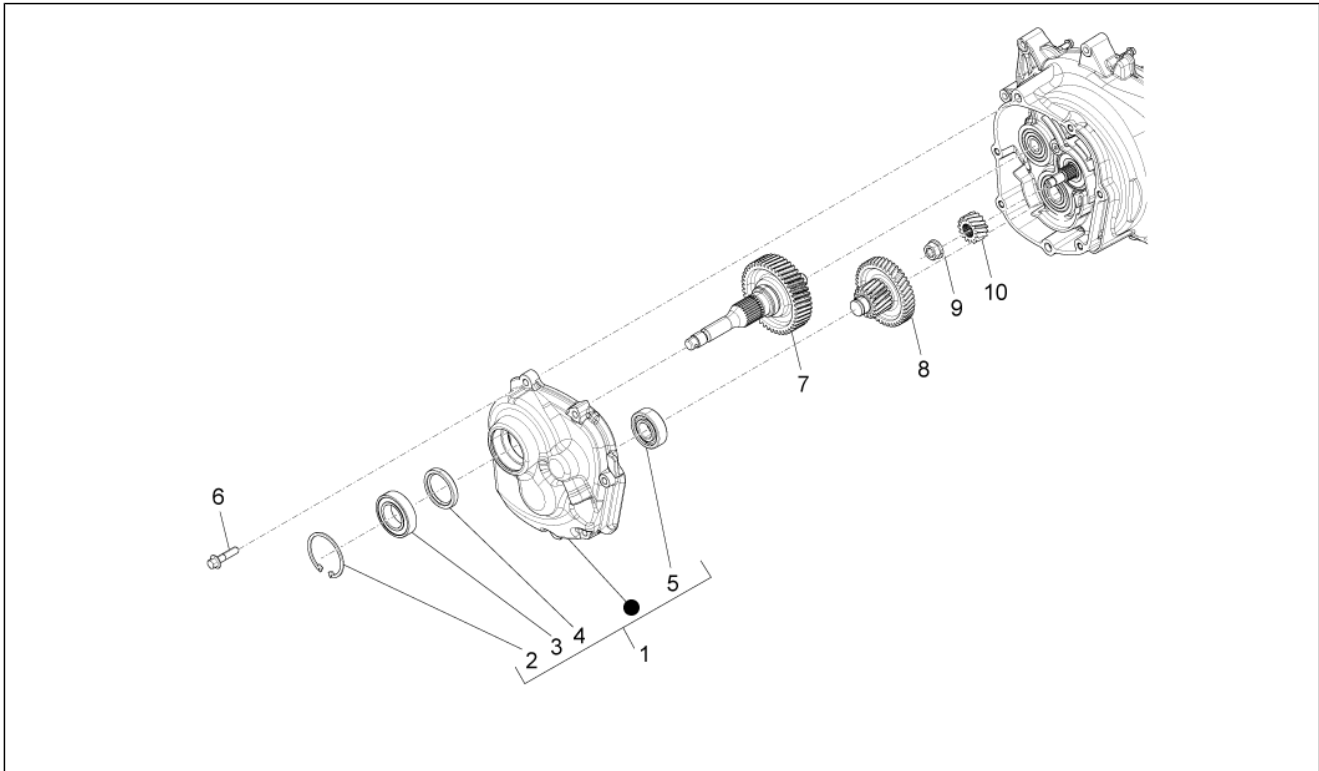

Group	Engine
Code	01.25
Description	Reduction unit
Service	1

Pos.	Code	Description	Qty	Variants
1	8789015	Complete reducer cover	1	
2	829206	Circlip	1	
3	83034R	Radial bearing 30x55x13	1	
4	83082R	Gasket ring 38x50x7	1	
5	485913	Radial bearing 20x47x14	1	
6	B016772	Screw w/ flange M8x35	7	
7	B0151125	Rear wheel axle with U.P.	1	
8	B0157415	Countershaft with U.P.	1	
9	B015804	Flanged nut	1	
10	8778305	Driven pulley gear	1