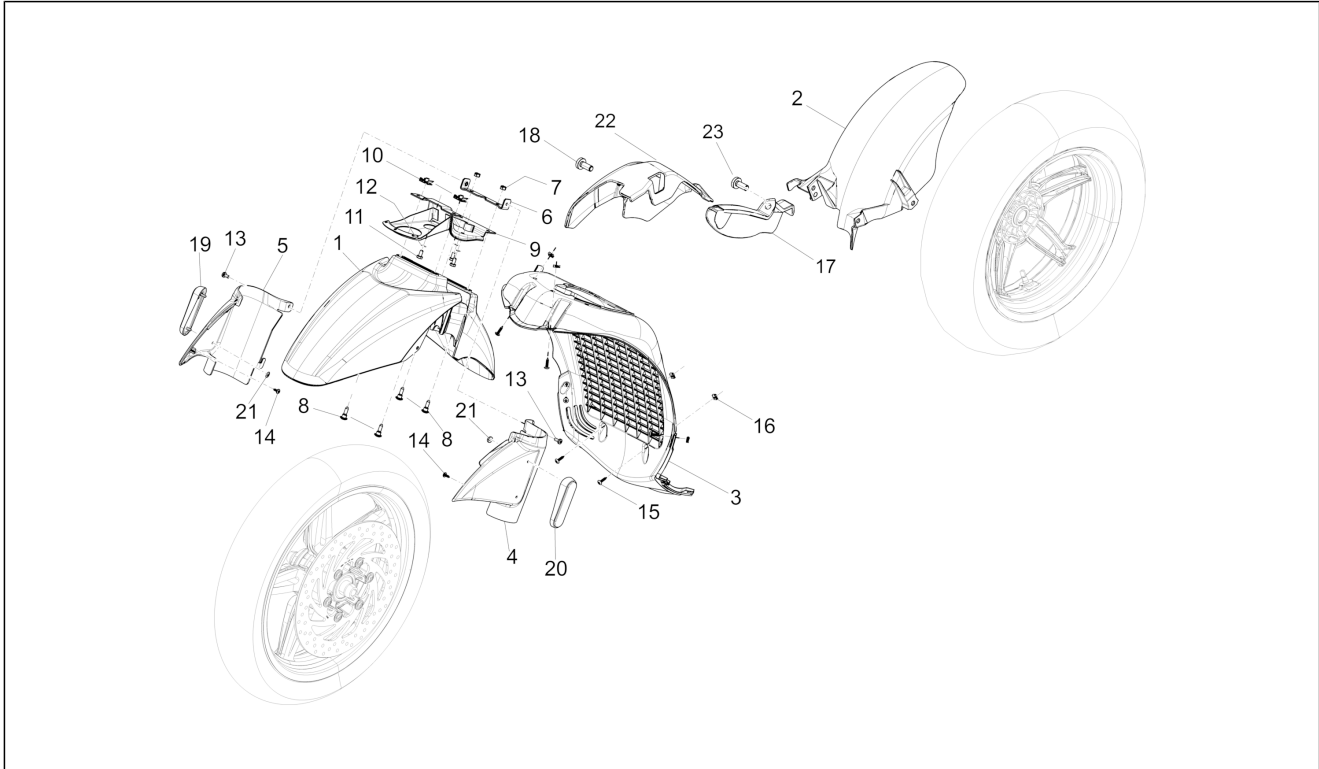

Group	Frame - Plastic parts - Coachwork
Code	02.33
Description	Wheel huosing - Mudguard
Service	1

Pos.	Code	Description	Qty	Variants
				Vehicle colour:Grey[760/B] Vehicle colour:Metallized Red[849/A] Vehicle colour:Midnight Blue[222/A] Vehicle colour:White[595] Vehicle colour:BLACK[94] Vehicle colour:BLACK[90/B] Vehicle colour:Blue[257/A] Vehicle colour:Grey[760/B] Vehicle colour:White[544] Vehicle colour:Midnight Blue[222/A]
5	665505	RH sleeve	1	
5	66550500H3	RH sleeve	1	Vehicle colour:Metallized Red[849/A] Vehicle colour:Grey[760/B] Vehicle colour:BLACK[94] Vehicle colour:Grey[760/B] Vehicle colour:Midnight Blue[222/A] Vehicle colour:White[544] Vehicle colour:BLACK[90/B] Vehicle colour:White[595] Vehicle colour:Grey[760/B] Vehicle colour:Matt Black[93/B] Vehicle colour:Matt Black[93/B] Vehicle colour:BLACK[90/B] Vehicle colour:White[595] Vehicle colour:White[544] Vehicle colour:Metallized Red[849/A] Vehicle colour:BLACK[94] Vehicle colour:Grey[760/B] Vehicle colour:Metallized Red[849/A] Vehicle colour:Midnight Blue[222/A] Vehicle colour:White[595] Vehicle colour:BLACK[94] Vehicle colour:BLACK[90/B] Vehicle colour:Blue[257/A] Vehicle colour:Grey[760/B] Vehicle colour:White[544] Vehicle colour:Midnight Blue[222/A]