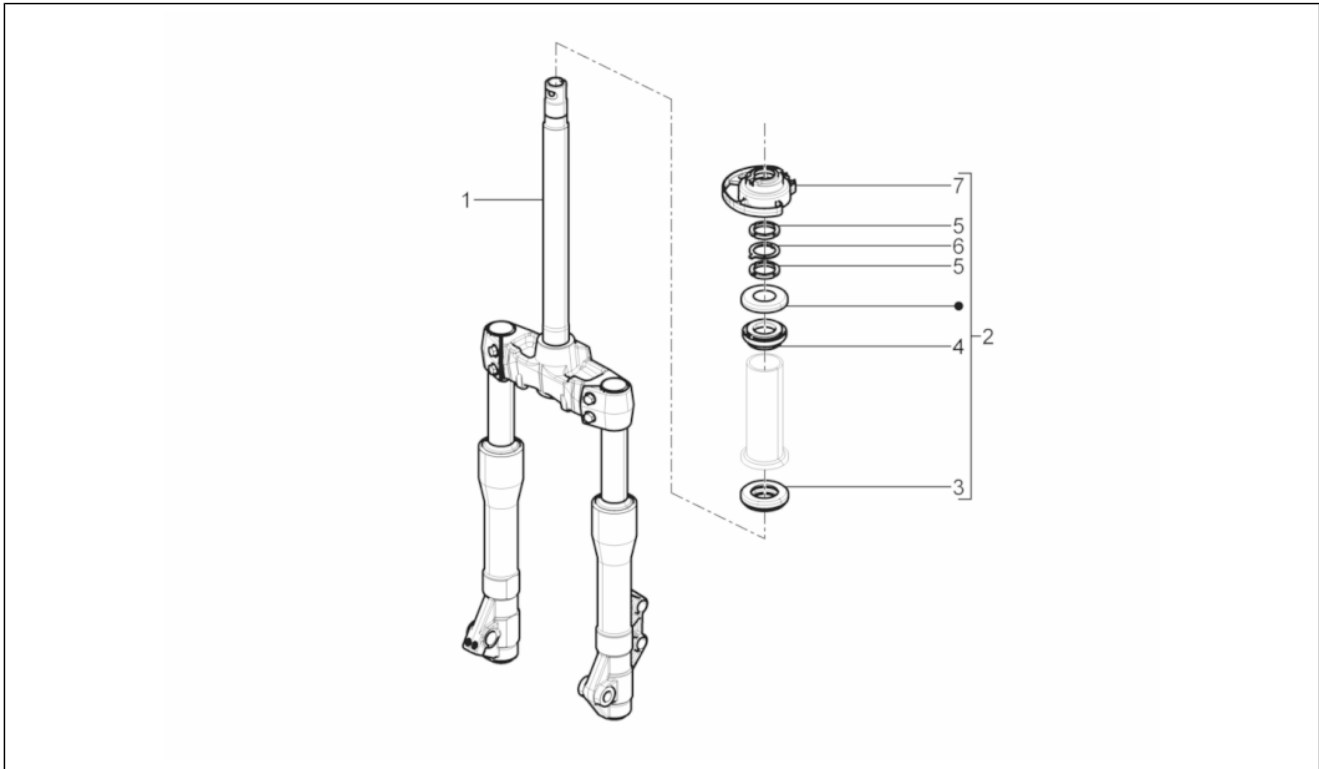

Group	Suspensions - Wheels
Code	04.02
Description	Fork/steering tube - Steering bearing unit
Service	1

Pos.	Code	Description	Qty	Variants
1	1C000190R	Front fork assembly ABS	1	
1	58584R	Front fork assembly	1	
1	667244	Front fork assembly ABS	1	
2	6008725	Steering bearing assy.	1	
2	6008725	Steering bearing assy.	1	
3	650075	Lower steering bearing	1	
4	600750	Upper thrust ring	1	
5	0111094	Steering tube ring nut	2	
6	582787	Steering security plate	1	
7	666439	Protective collar	1