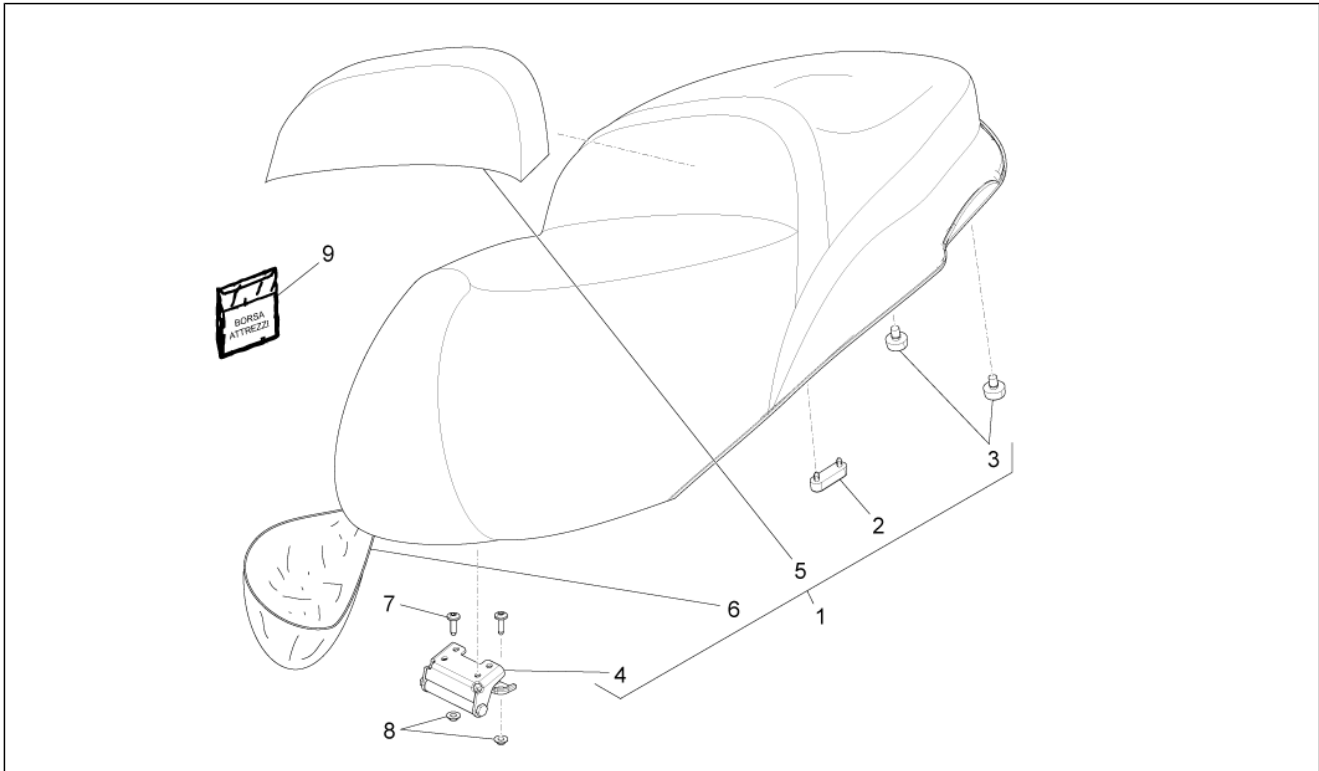

Group	Frame - Plastic parts - Coachwork
Code	02.39
Description	Saddle/seats
Service	1

Pos.	Code	Description	Qty	Variants
1	1B000209000C4	Saddle assembly	1	Vehicle colour:White[595] Vehicle colour:White[595] Vehicle colour:Matt Black[93/B] Vehicle colour:Matt Black[93/B]
1	1B000209000C5	Saddle assembly	1	Vehicle colour:Grey[760/B] Vehicle colour:Grey[760/B] Vehicle colour:BLACK[90/B] Vehicle colour:BLACK[90/B]
1	67323200C1	Saddle assembly	1	Vehicle colour:White[544] Vehicle colour:White[544] Vehicle colour:White[595] Vehicle colour:Blue[257/A] Vehicle colour:Midnight Blue[222/A] Vehicle colour:Midnight Blue[222/A] Vehicle colour:Metallized Red[849/A] Vehicle colour:Metallized Red[849/A] Vehicle colour:Midnight Blue[222/A] Vehicle colour:Metallized Red[849/A] Vehicle colour:White[544]
1	67323200C3	Saddle assembly	1	Vehicle colour:BLACK[94] Vehicle colour:BLACK[94] Vehicle colour:Grey[760/B] Vehicle colour:Grey[760/B] Vehicle colour:BLACK[90/B] Vehicle colour:BLACK[94] Vehicle colour:Grey[760/B]
2	296456	Pad	2	
3	577492	Pad	2	
4	656847	Saddle hinge	1	
5	67404900C1	Saddle back	1	Vehicle colour:White[544] Vehicle colour:White[544] Vehicle colour:White[595] Vehicle colour:Blue[257/A] Vehicle colour:Midnight Blue[222/A] Vehicle colour:Midnight Blue[222/A]