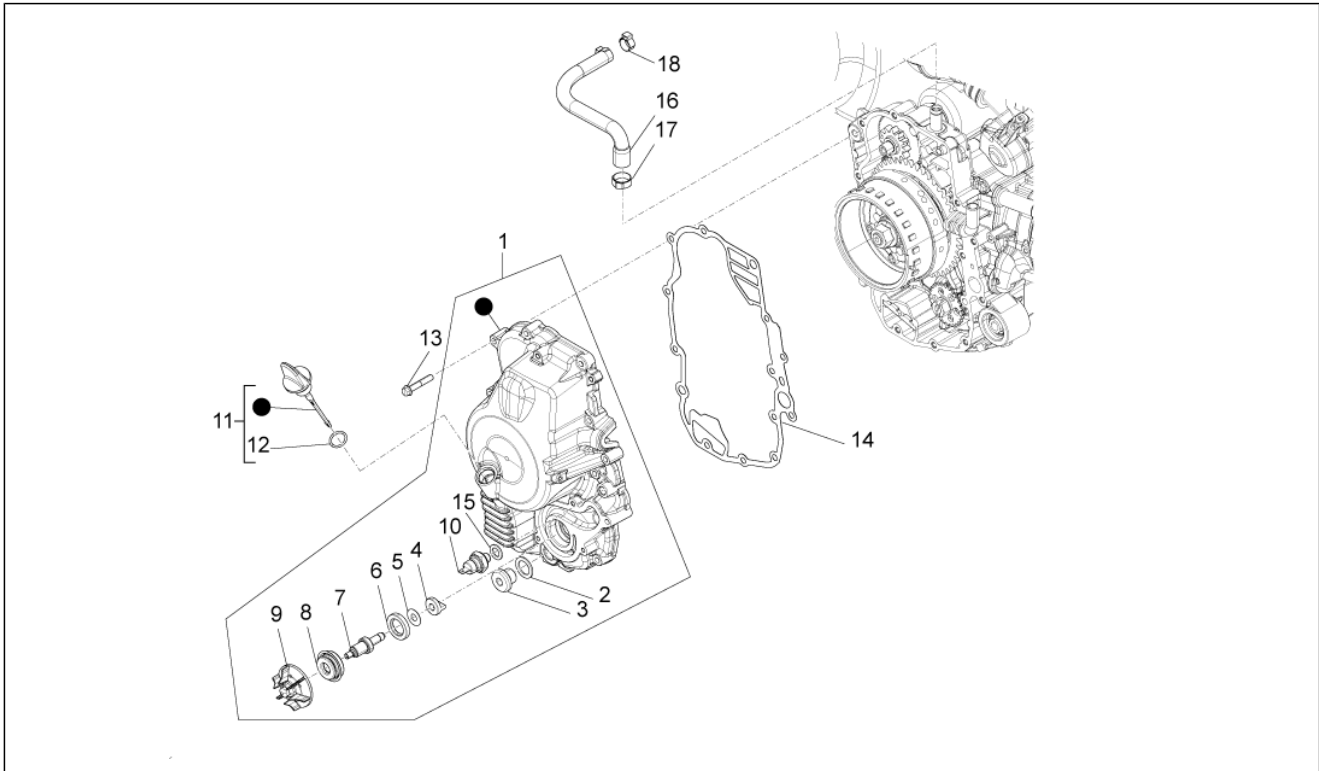

Group	Engine
Code	01.23
Description	Flywheel magneto cover - Oil filter
Service	1

Pos.	Code	Description	Qty	Variants
1	8787555	Flywheel cover cpl.	1	
2	287174	Copper gasket	1	
3	1A000139	Oil unload plug	1	
3	878622	Oil unload plug	1	
4	B014573	Drive coupling	1	
5	878766	Flat washer	1	
6	878750	Gasket ring	1	
7	B014574	Water pump shaft assy.	1	
8	82991R	Gasket ring	1	
9	B013969	Water pump impeller cpl.	1	
10	643090	Minimum oil pressure sensor	1	
11	880725	Oil plug assembly	1	
12	479986	O-ring	1	
13	414838	screw M6x35	13	
14	B014671	Flywheel housing cover gasket	1	
15	AP9150472	Washer 10,5x17x1,5	1	
16	B013014	Oil breather pipe	1	
17	CM001921	Hose clamp	1	
18	CM001902	Hose clamp	1