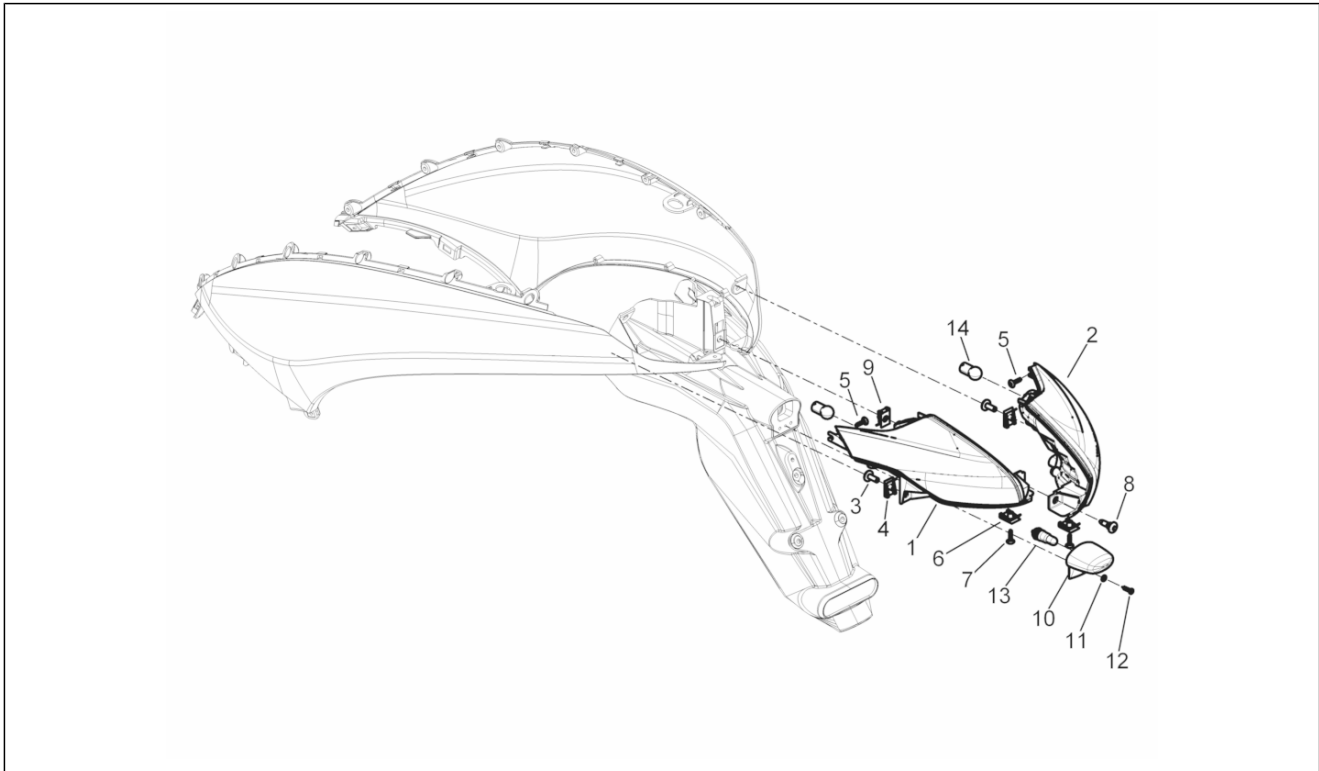

Group	Electrical system
Code	06.04
Description	Rear headlamps - Turn signal lamps
Service	1

Pos.	Code	Description	Qty	Variants
1	641580	Left rear taillight with turn indicator	1	
2	641581	Right taillight with turn indicator	1	
3	CM179301	Screw M6x16	2	
4	254485	Spring plate M6	2	
5	CM180701	Self tapping screw D4x16	2	
6	CM017410	Spring plate	2	
7	CM178601	Self tapping screw D4.2x16	2	
8	CM179201	Metric screw M6x22	1	
9	254485	Spring plate M6	1	
10	583332	Rear licence plate light	1	
11	003054	Washer 4,3x8x0,5	1	
12	267115	Self tapping screw M4x16	1	
13	292022	Lamp 12V-5W	1	
14	584332	Lamp 12V-10W	2