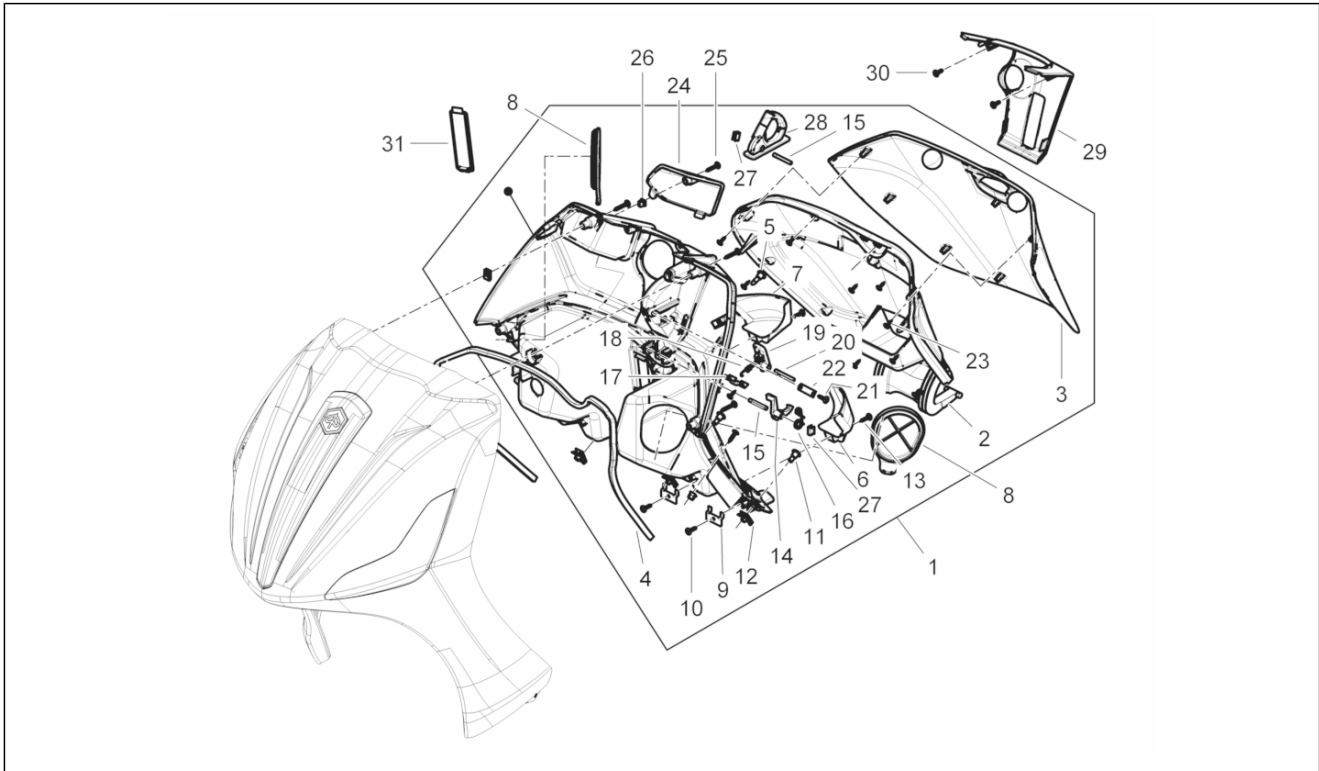

Group	Frame - Plastic parts - Coachwork
Code	02.30
Description	Front glove-box - Knee-guard panel
Service	1

Pos.	Code	Description	Qty	Variants
				Vehicle colour:Midnight Blue[222/A] Vehicle colour:Matt Black[93/B] Vehicle colour:Matt Black[93/B] Vehicle colour:Metallized Red[849/A] Vehicle colour:Metallized Red[849/A]
3	65634300RU	Glove compartment door	1	Vehicle colour:BLACK[94] Vehicle colour:Grey[760/B] Vehicle colour:BLACK[94] Vehicle colour:BLACK[94] Vehicle colour:BLACK[94] Vehicle colour:Grey[760/B] Vehicle colour:Grey[760/B] Vehicle colour:Grey[760/B] Vehicle colour:Grey[760/B] Vehicle colour:Grey[760/B] Vehicle colour:BLACK[90/B] Vehicle colour:BLACK[90/B] Vehicle colour:BLACK[90/B]
4	CM006311	Flap packing	1	
4	CM006312	Flap packing	1	
5	CM179201	Metric screw M6x22	2	
6	672055000C	Left top box internal frame	1	Vehicle colour:White[544] Vehicle colour:Midnight Blue[222/A] Vehicle colour:Metallized Red[849/A] Vehicle colour:White[544] Vehicle colour:White[544] Vehicle colour:White[595] Vehicle colour:White[595] Vehicle colour:White[595] Vehicle colour:White[595] Vehicle colour:Blue[257/A] Vehicle colour:Midnight Blue[222/A] Vehicle colour:Midnight Blue[222/A] Vehicle colour:Matt Black[93/B] Vehicle colour:Matt Black[93/B] Vehicle colour:Metallized Red[849/A] Vehicle colour:Metallized Red[849/A]
6	67205500RU	Left top box internal frame	1	Vehicle colour:BLACK[94] Vehicle colour:Grey[760/B]