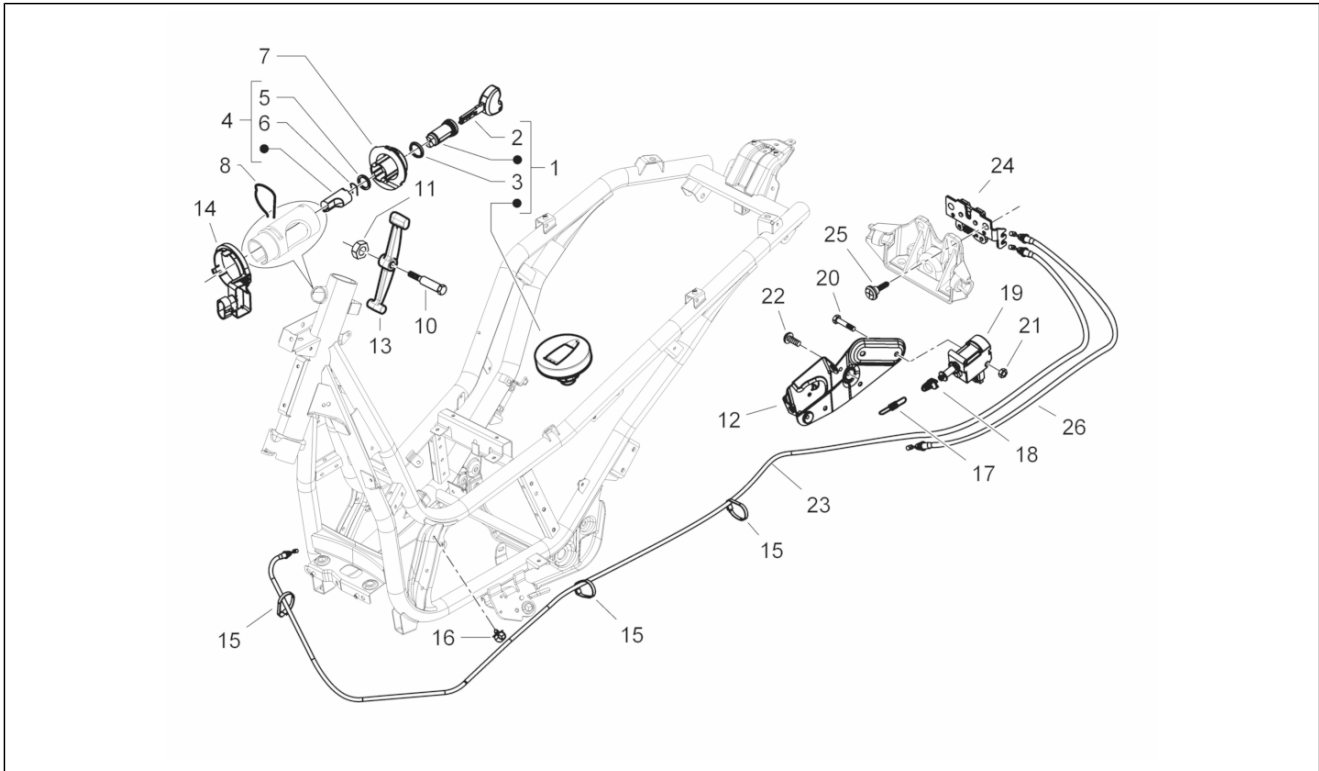

Group	Frame - Plastic parts - Coachwork
Code	02.46
Description	Locks
Service	1

Pos.	Code	Description	Qty	Variants
1	674507	Lock kit	1	
2	656264	Key blank	1	
3	298731	Gasket ring	1	
4	577816	Block	1	
5	298594	Flat washer	1	
6	298838	Cylinder retainer spring	1	
7	298581	Lock body	1	
8	253937	Spring	1	
10	299972	Special screw	1	
11	577620	Self locking nut	1	
12	657224	Transmission support bracket	1	
13	656855	Lock lever	1	
14	638534	Immobilizer antenna	1	
15	257134	Lock-strap L=277	3	
16	231590	Elastic spring	1	
17	675783	Saddle tightening spring actuator	1	
18	577128	Joint	1	
19	582990	Solenoid valve	1	
20	584121	Hexagonal-head screw	2	
21	577620	Self locking nut	2	
22	CM179301	Screw M6x16	2	
23	CM012841	Saddle cable	1	
24	CM023701	Saddle lock	1	
25	CM179202	screw	2	
26	CM012842	Actuator-lever saddle transmission	1