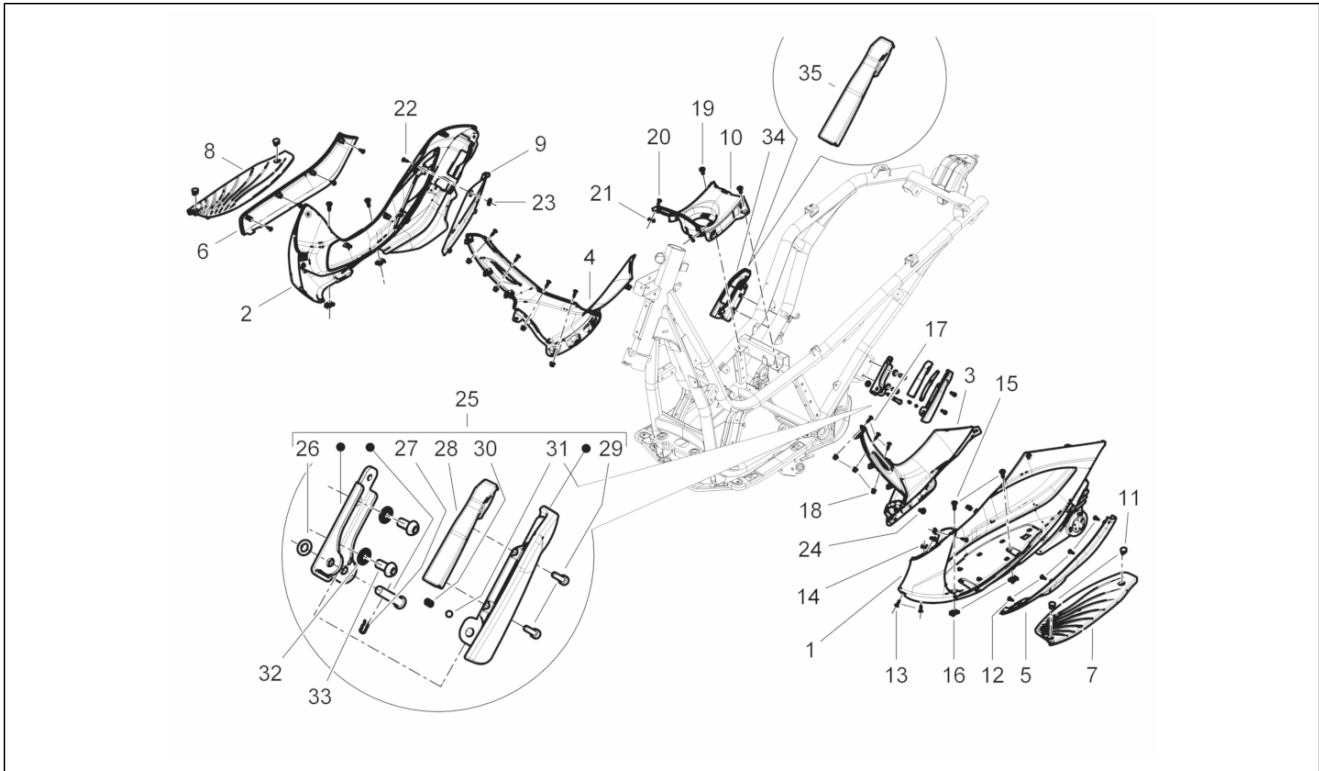

Group	Frame - Plastic parts - Coachwork
Code	02.31
Description	Central cover - Footrests
Service	1

Pos.	Code	Description	Qty	Variants
				Vehicle colour:White[544] Vehicle colour:BLACK[90/B] Vehicle colour:Grey[760/B] Vehicle colour:Matt Black[93/B] Vehicle colour:Matt Black[93/B] Vehicle colour:BLACK[90/B] Vehicle colour:White[595] Vehicle colour:White[595] Vehicle colour:BLACK[94] Vehicle colour:White[544] Vehicle colour:Metallized Red[849/A] Vehicle colour:Grey[760/B] Vehicle colour:Metallized Red[849/A] Vehicle colour:Midnight Blue[222/A] Vehicle colour:White[595] Vehicle colour:BLACK[90/B] Vehicle colour:Blue[257/A] Vehicle colour:Grey[760/B] Vehicle colour:White[544] Vehicle colour:BLACK[94] Vehicle colour:Midnight Blue[222/A]
6	65635200H3	Right spoiler	1	Vehicle colour:BLACK[94] Vehicle colour:Metallized Red[849/A] Vehicle colour:Grey[760/B] Vehicle colour:Grey[760/B] Vehicle colour:Midnight Blue[222/A] Vehicle colour:White[544] Vehicle colour:BLACK[90/B] Vehicle colour:Grey[760/B] Vehicle colour:Matt Black[93/B] Vehicle colour:Matt Black[93/B] Vehicle colour:BLACK[90/B] Vehicle colour:White[595] Vehicle colour:White[595] Vehicle colour:BLACK[94] Vehicle colour:White[544] Vehicle colour:Metallized Red[849/A]