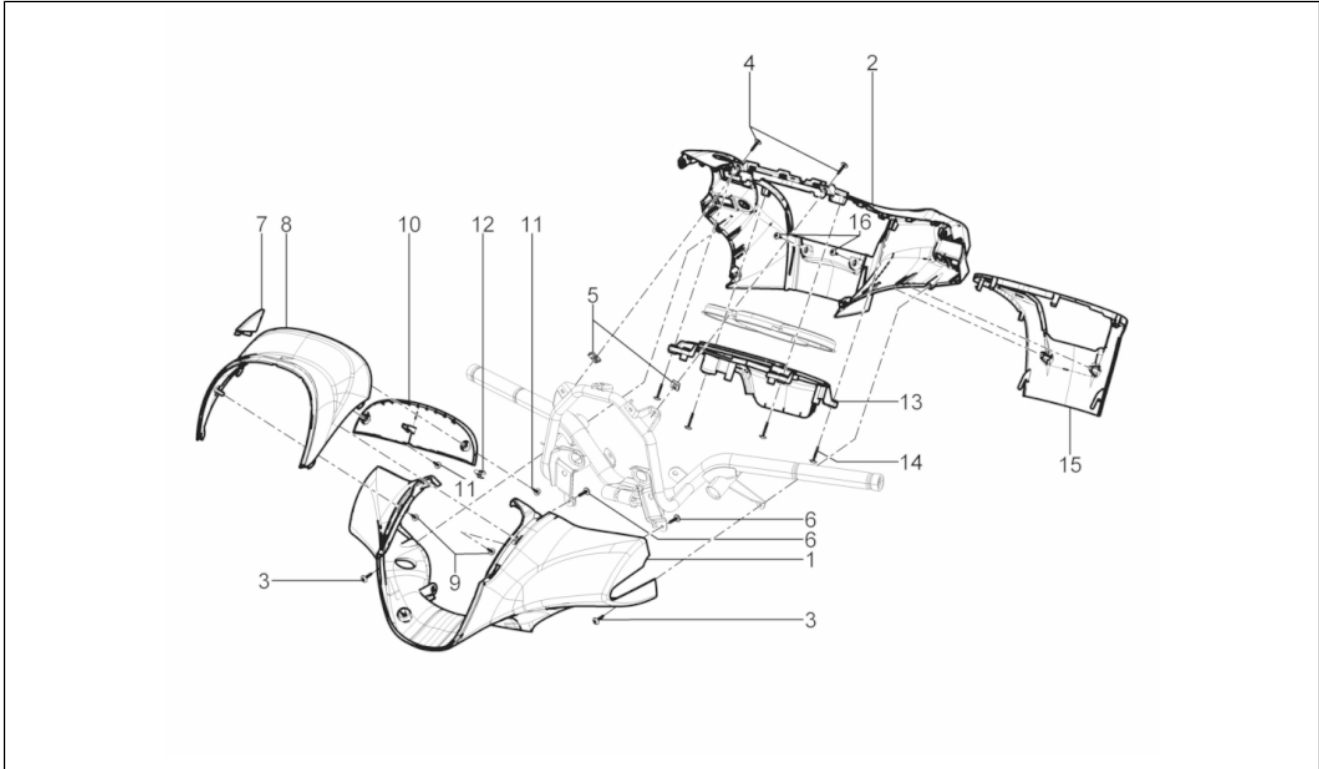

Group	Handlebars/Steering
Code	03.01
Description	Handlebars coverages
Service	1

Pos.	Code	Description	Qty	Variants
				Vehicle colour:White[595] Vehicle colour:Blue[257/A] Vehicle colour:Midnight Blue[222/A] Vehicle colour:Midnight Blue[222/A] Vehicle colour:Matt Black[93/B] Vehicle colour:Matt Black[93/B] Vehicle colour:Metallized Red[849/A] Vehicle colour:Metallized Red[849/A]
2	65646500RU	Rear handlebars cover	1	Vehicle colour:BLACK[94] Vehicle colour:Grey[760/B] Vehicle colour:BLACK[94] Vehicle colour:BLACK[94] Vehicle colour:Grey[760/B] Vehicle colour:Grey[760/B] Vehicle colour:Grey[760/B] Vehicle colour:Grey[760/B] Vehicle colour:Grey[760/B] Vehicle colour:BLACK[90/B] Vehicle colour:BLACK[90/B] Vehicle colour:BLACK[90/B]
3	CM180701	Self tapping screw D4x16	2	
4	CM178606	Self tapping screw 4,2x16	2	
5	CM017409	Spring plate	2	
6	CM180701	Self tapping screw D4x16	2	
7	657204000C	Plug	1	Vehicle colour:BLACK[94] Vehicle colour:White[544] Vehicle colour:Midnight Blue[222/A] Vehicle colour:Grey[760/B] Vehicle colour:Metallized Red[849/A] Vehicle colour:BLACK[94] Vehicle colour:BLACK[94] Vehicle colour:White[544] Vehicle colour:White[544] Vehicle colour:White[544] Vehicle colour:White[595] Vehicle colour:White[595] Vehicle colour:White[595] Vehicle colour:Blue[257/A]