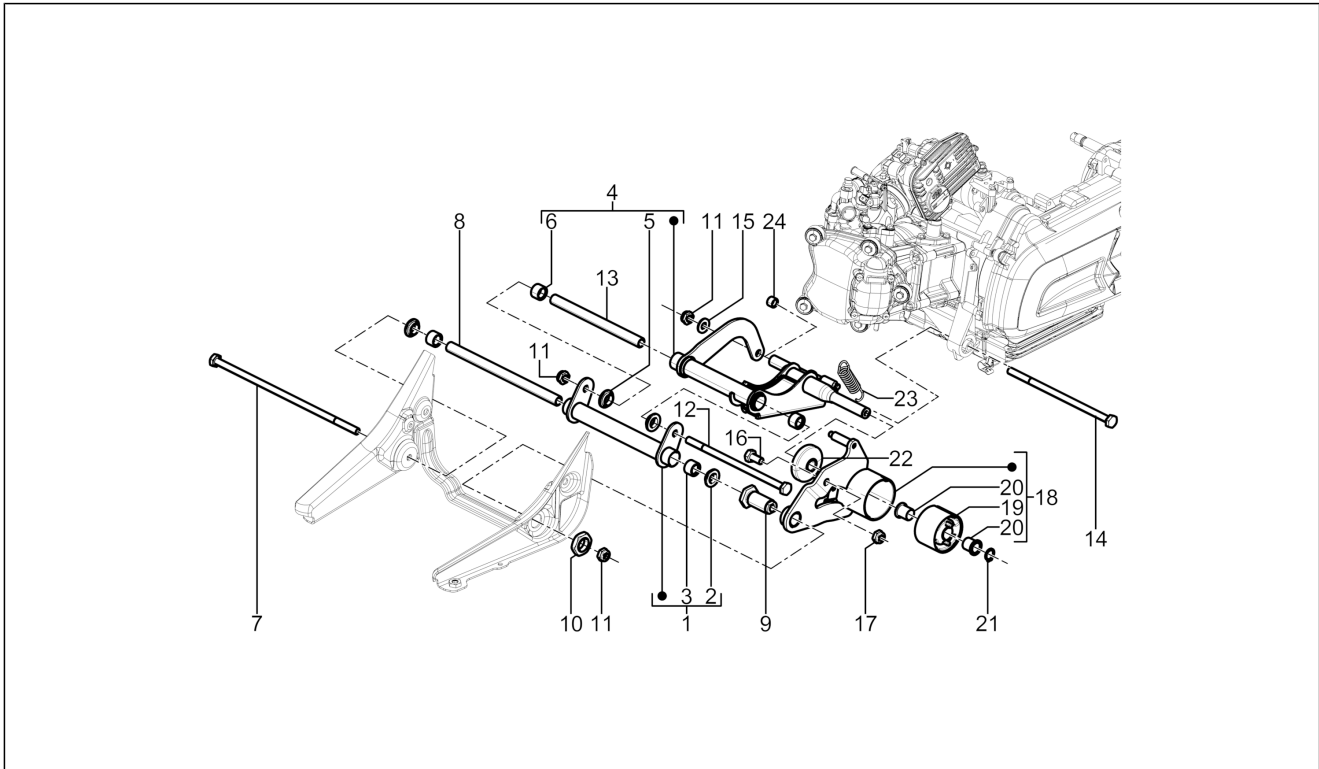

Group	Suspensions - Wheels
Code	04.01
Description	Swinging arm
Service	1

Pos.	Code	Description	Qty	Variants
1	1C000001R5	Chassis side swinging arm	1	
1	666950	Chassis side swinging arm	1	
2	597317	Bush	2	
3	56127R	Roller cage	2	
4	666900	Engine side swinging arm	1	
5	597317	Bush	2	
6	56127R	Roller cage	2	
7	667441	Hex screw	1	
8	CM067809	Spacer L=235.5	1	
9	597774	Threaded bush	1	
10	564611	Nut m22x2 h=8	1	
11	002440	Self locking nut M10	3	
12	667827	Hex screw M10x225	1	
13	CM067807	Spacer L=198	1	
14	667827	Hex screw M10x225	1	
15	178790	Flat washer 22x10,3x2,5	1	
16	597893	Hex socket screw	1	
17	002440	Self locking nut M10	1	
18	666884	Complete silent block support bracket	1	
19	272750	Silent-block	1	
20	273460	Bush	2	
21	006416	Circlip	1	
22	599250	Silent-block	1	
23	597490	Spring	1	
24	657451	Swinging arm spacer	1