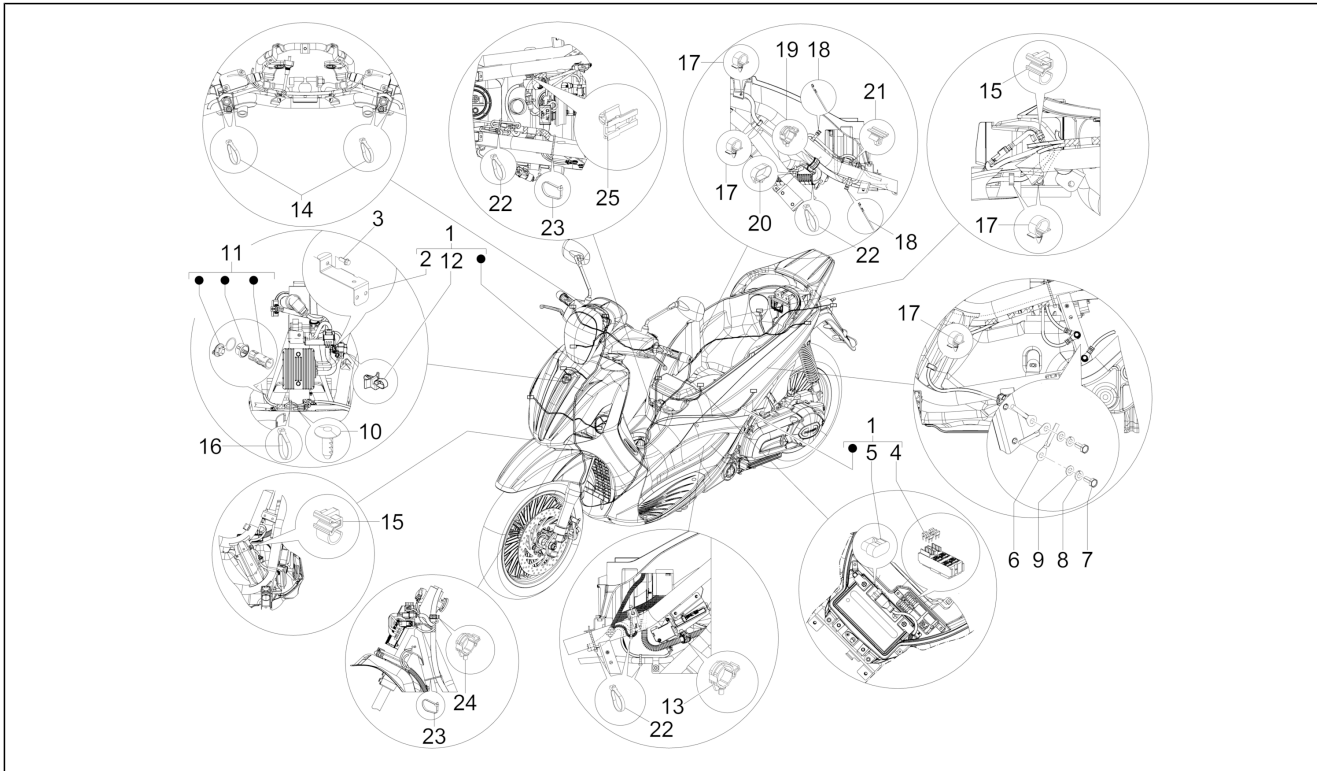

Group	Electrical system
Code	06.08
Description	Main cable harness
Service	1

Pos.	Code	Description	Qty	Variants
1	642450	ABS frame cable assembly	1	
1	643010	Cable harness	1	
2	583525	Bracket	6	
3	B016777	Screw w/ flange M6x16	1	
4	CM080904	Mini fuse 5A	1	
4	CM080906	Mini fuse 10A	2	
4	CM080907	Mini fuse 15A	2	
4	CM080910	Mini fuse 30A	1	
5	582928	Plug connect diagnos ECU	1	
6	643026	Mass cable	1	
7	641204	Tri/lobed hexagonal self-tapping screw	2	
8	016406	Spring washer 6,4x11,8x1	2	
9	003056	Flat washer 6,4x12x1	2	
10	581142	Ambient temperature sensor	1	
11	294770	LV socket 12V	1	
12	640879	Hose clamp 2,7x132	1	
13	CM006905	Non return spring L=12	1	
14	145298	Lock-strap L=180mm	4	
15	CM013203	Sheet edge spring	2	
16	145298	Lock-strap L=180mm	1	
17	231590	Elastic spring	6	
18	641605	Lock-strap	3	
19	CM006907	Pipes/cables retainer spring L=16	1	
20	CM006902	Non return spring	1	
21	639560	Spring for connector	1	
22	145298	Lock-strap L=180mm	5	
23	257134	Lock-strap L=277	11	
24	CM006903	Pipes/cables retainer spring	1