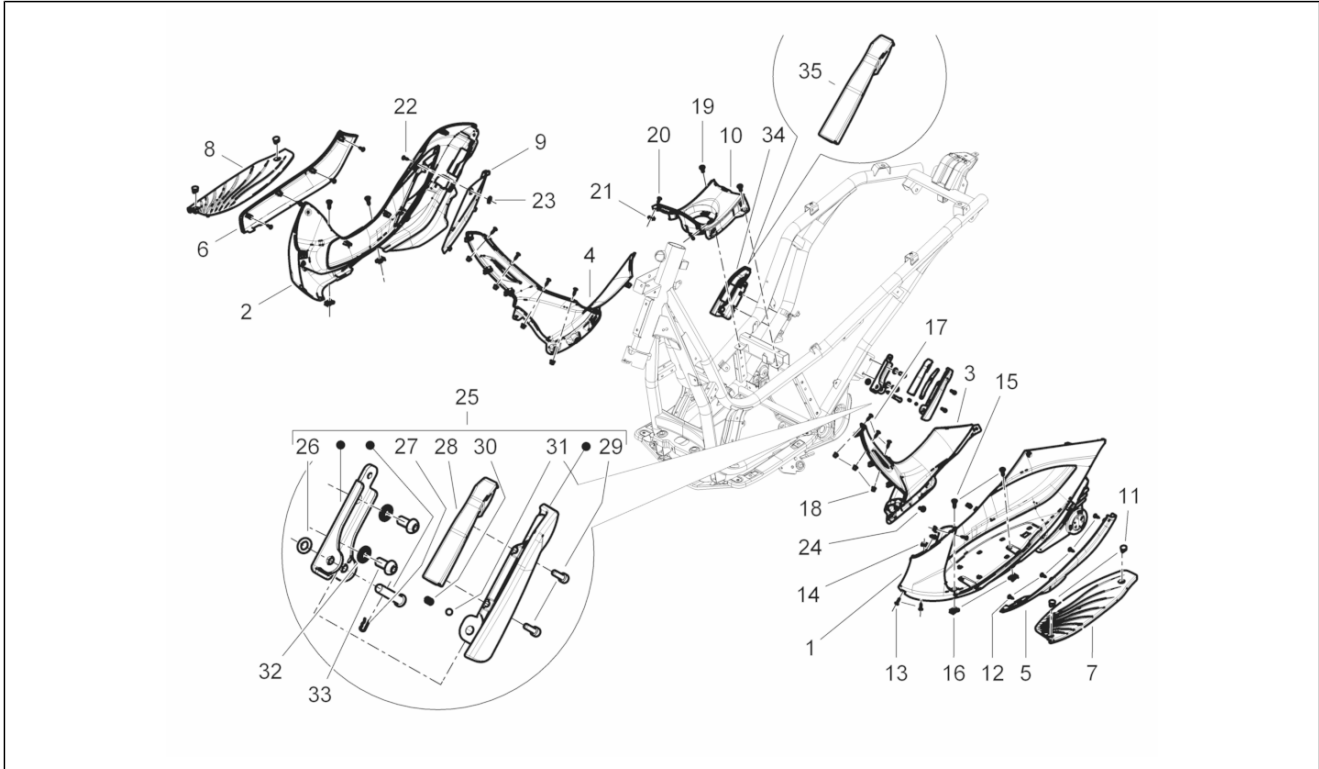

Group	Frame - Plastic parts - Coachwork
Code	02.31
Description	Central cover - Footrests
Service	1

Pos.	Code	Description	Qty	Variants
				Vehicle colour:BLACK[90/B] Vehicle colour:Matt Black[93/B] Vehicle colour:Matt Black[93/B] Vehicle colour:Metallized Red[849/A] Vehicle colour:Metallized Red[849/A]
4	656345	Right central cover	1	
4	65634500H3	Right central cover	1	Vehicle colour:BLACK[94] Vehicle colour:White[544] Vehicle colour:Midnight Blue[222/A] Vehicle colour:Grey[760/B] Vehicle colour:Metallized Red[849/A] Vehicle colour:BLACK[94] Vehicle colour:BLACK[94] Vehicle colour:White[544] Vehicle colour:White[544] Vehicle colour:White[595] Vehicle colour:White[595] Vehicle colour:White[595] Vehicle colour:Blue[257/A] Vehicle colour:Midnight Blue[222/A] Vehicle colour:Midnight Blue[222/A] Vehicle colour:Grey[760/B] Vehicle colour:Grey[760/B] Vehicle colour:Grey[760/B] Vehicle colour:Grey[760/B] Vehicle colour:BLACK[90/B] Vehicle colour:BLACK[90/B] Vehicle colour:BLACK[90/B] Vehicle colour:Matt Black[93/B] Vehicle colour:Matt Black[93/B] Vehicle colour:Metallized Red[849/A] Vehicle colour:Metallized Red[849/A]
5	65635100H3	Left spoiler	1	Vehicle colour:BLACK[94] Vehicle colour:Metallized Red[849/A] Vehicle colour:Grey[760/B] Vehicle colour:Grey[760/B] Vehicle colour:Midnight Blue[222/A]