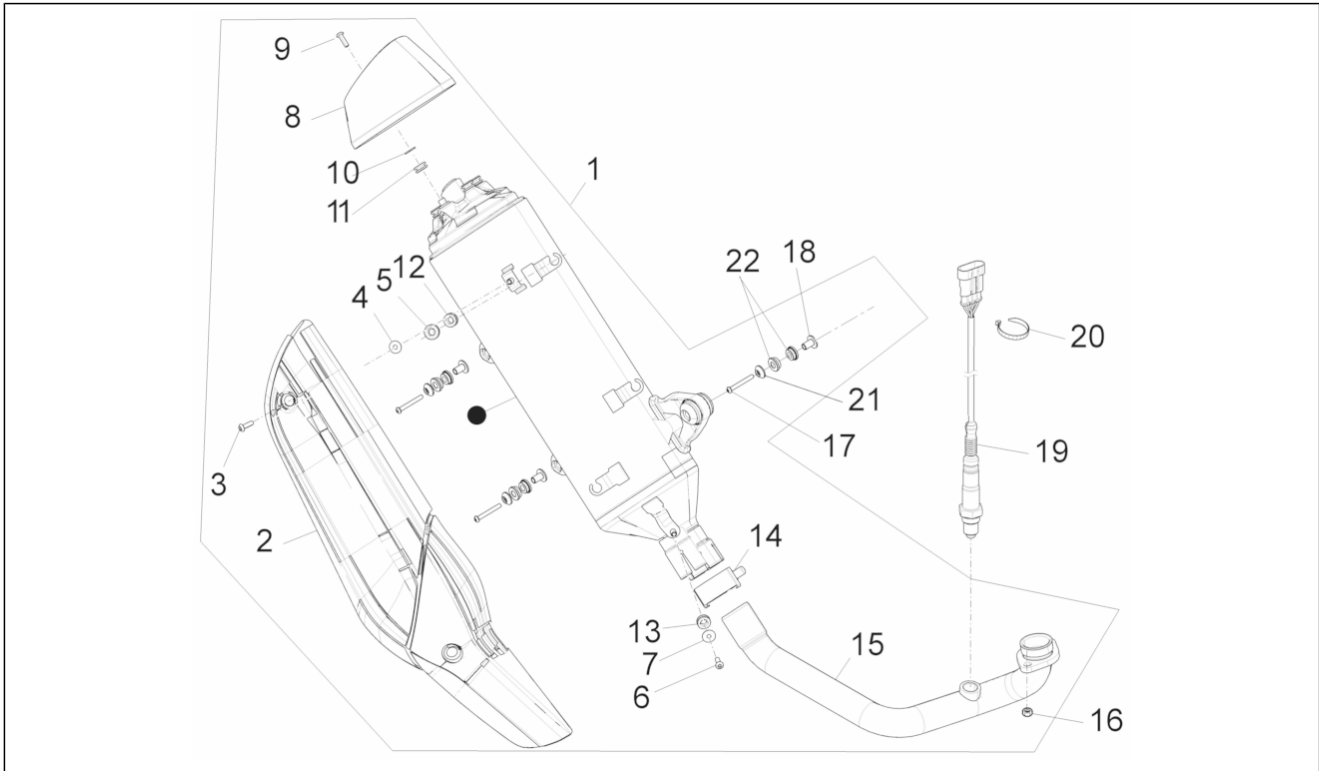

Group	Engine
Code	01.42
Description	Silencer
Service	1

Pos.	Code	Description	Qty	Variants
1	8807205	Silencer complete with protection	1	
2	B014402	Protection	1	
3	842908	screw M5x10	1	
4	841821	Washer 6,6x18x1,6	1	
5	487665	Fairlead	2	
6	880285	Torx Screw	1	
7	827526	Flat washer	1	
8	880515	Final canopy protection	1	
9	842908	screw M5x10	5	
10	841821	Washer 6,6x18x1,6	5	
11	487665	Fairlead	5	
12	B013302	Fairlead	3	
13	874946	Graphite bushing	1	
14	874957	Hose clamp	1	
15	879940	Exhaust manifold	1	
16	015341	Flanged nut	2	
17	841023	Torx Screw M8x65	3	
18	880296	Spacer	3	
19	639806	Lamda sensor	1	
20	639560	Spring for connector	1	
21	B015885	Spacer	3	
22	880295	Rubber PLUG	6