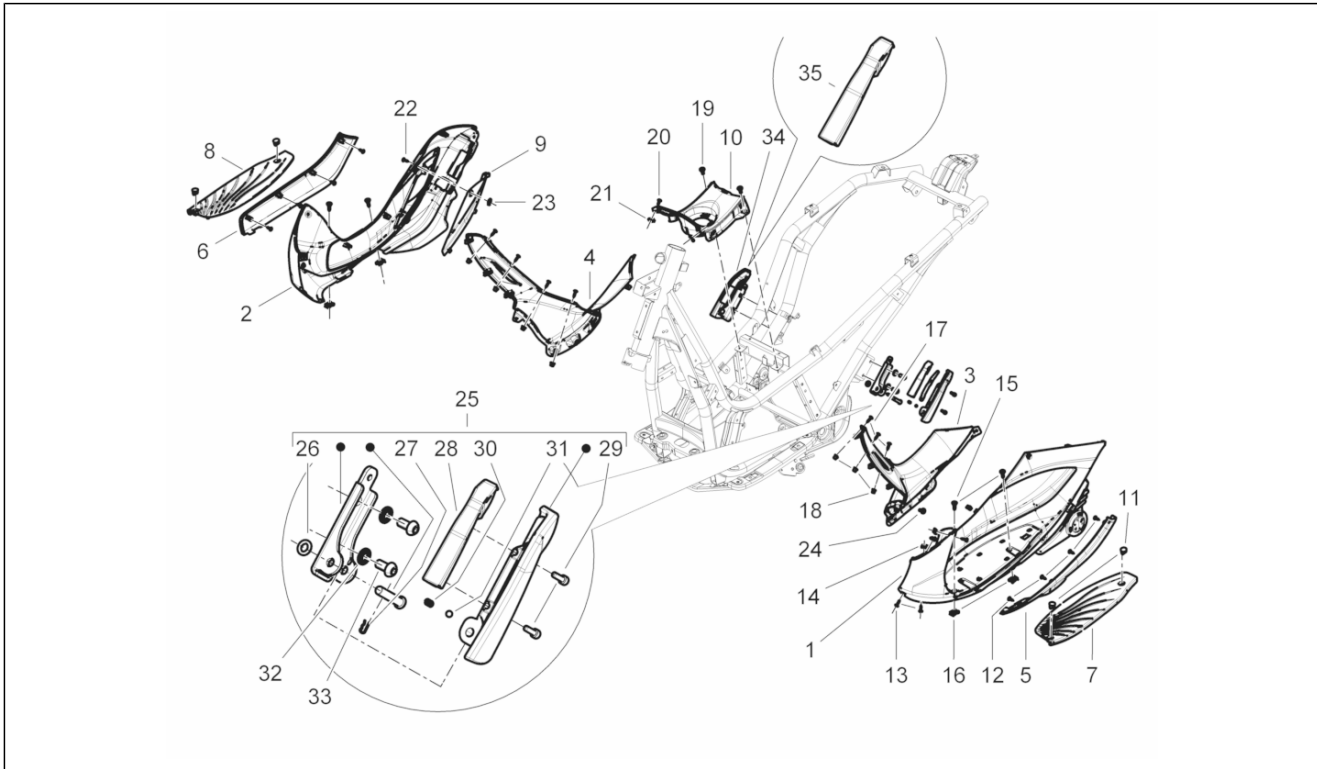

Group	Frame - Plastic parts - Coachwork
Code	02.31
Description	Central cover - Footrests
Service	1

Pos.	Code	Description	Qty	Variants
1	672624000C	Rubber mat l.h.	1	Vehicle colour:BLACK[94] Vehicle colour:White[544] Vehicle colour:Midnight Blue[222/A] Vehicle colour:Grey[760/B] Vehicle colour:Metallized Red[849/A] Vehicle colour:BLACK[94] Vehicle colour:BLACK[94] Vehicle colour:White[544] Vehicle colour:White[544] Vehicle colour:White[595] Vehicle colour:White[595] Vehicle colour:White[595] Vehicle colour:White[595] Vehicle colour:Blue[257/A] Vehicle colour:Midnight Blue[222/A] Vehicle colour:Midnight Blue[222/A] Vehicle colour:Grey[760/B] Vehicle colour:Grey[760/B] Vehicle colour:Grey[760/B] Vehicle colour:Grey[760/B] Vehicle colour:BLACK[90/B] Vehicle colour:BLACK[90/B] Vehicle colour:BLACK[90/B] Vehicle colour:Matt Black[93/B] Vehicle colour:Matt Black[93/B] Vehicle colour:Metallized Red[849/A] Vehicle colour:Metallized Red[849/A]
2	673207000C	Rubber mat r.h.	1	Vehicle colour:BLACK[94] Vehicle colour:White[544] Vehicle colour:Midnight Blue[222/A] Vehicle colour:Grey[760/B] Vehicle colour:Metallized Red[849/A] Vehicle colour:BLACK[94] Vehicle colour:BLACK[94] Vehicle colour:White[544] Vehicle colour:White[544] Vehicle colour:White[595] Vehicle colour:White[595]