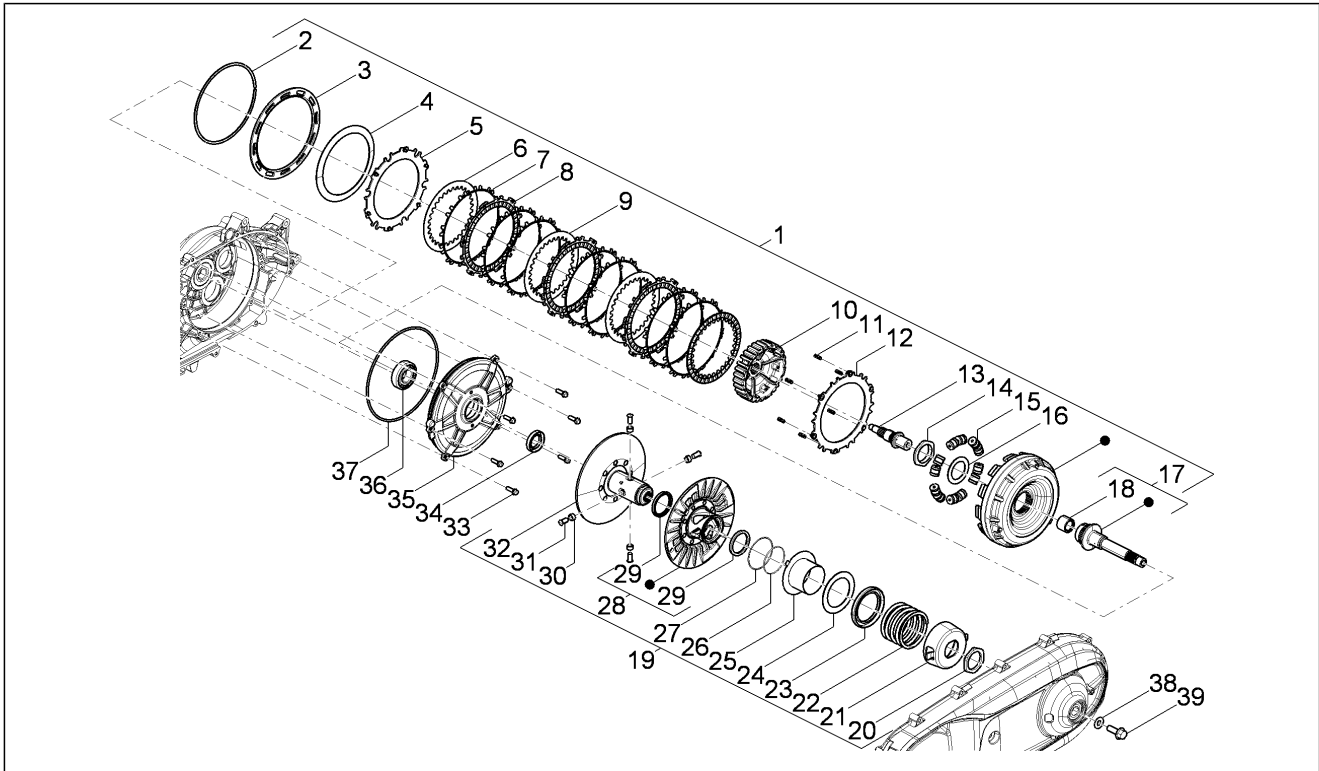

Group	Engine
Code	01.14
Description	Driven pulley
Service	1

Pos.	Code	Description	Qty	Variants
1	B016510	Centrifugal clutch assembly	1	
1	B019015	Centrifugal clutch assembly	1	
2	876986	Snap ring	1	
3	876987	Discs retaining ring	1	
4	B014176	Belleville spring	1	
5	876982	Upper spring holder disc	1	
5	B019014	Upper spring holder disc	1	
6	876976	Covered duct plate	2	
7	B014186	Snap ring	7	
8	B014181	Driving clutch disc	3	
9	876975	Driven clutch disc	2	
10	B013469	Clutch hub	1	
11	877001	Clutch spring	6	
12	B016511	Lower spring holder disc	1	
12	B019013	Lower spring holder disc	1	
13	878741	Drive shaft	1	
14	B014882	Ring nut	1	
15	876977	roller complete	12	
16	878743	Flat washer	1	
17	878718	Driven pulley shaft	1	
18	878782	Cage à rouleaux	1	
19	B015114	Clutch driven pulley assy.	1	
20	433232	Ring nut	1	
21	B015109	Spring seat	1	
22	B015119	Variator spring	1	
23	B015110	Spring seat	1	
24	B014599	Sliding washer	1	
25	B014906	Pulley side cap	1