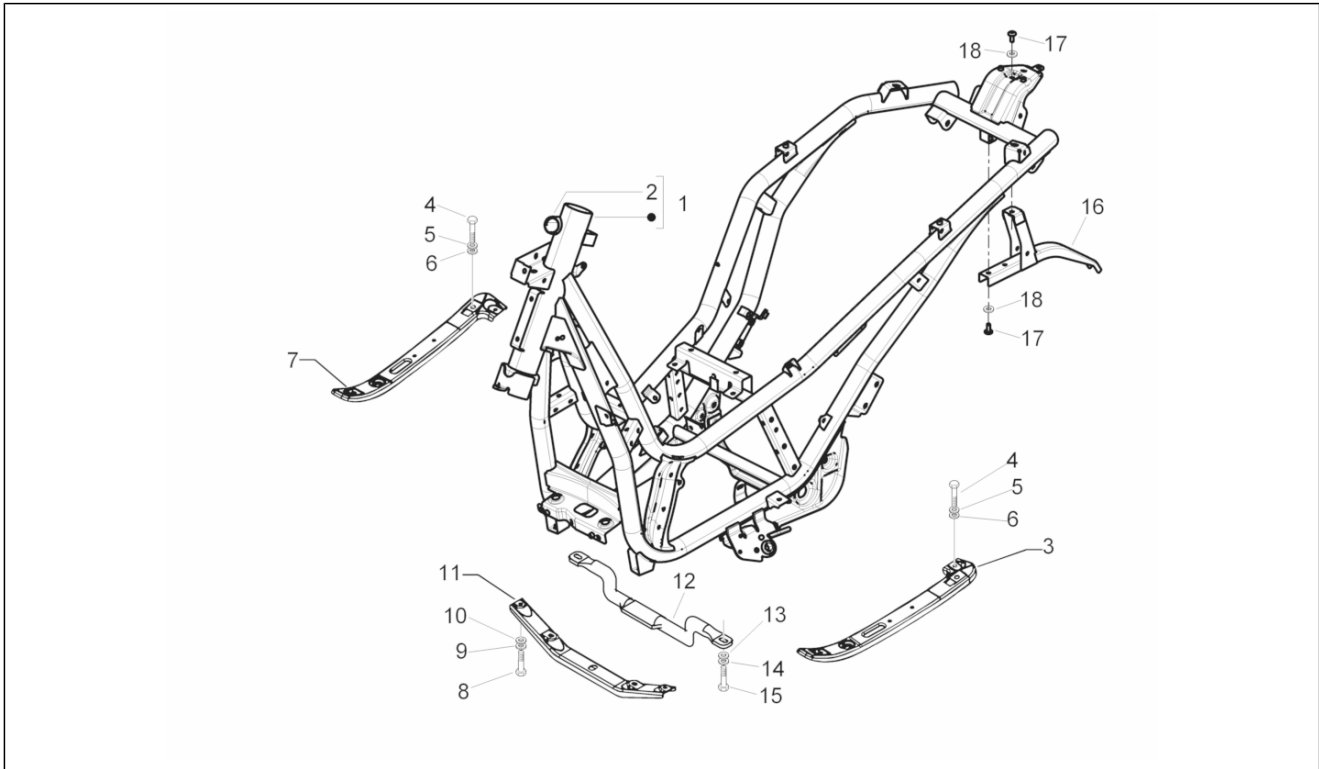

Group	Frame - Plastic parts - Coachwork
Code	02.01
Description	Frame/bodywork
Service	1

Pos.	Code	Description	Qty	Variants
1	6574545	Frame with u.p.	1	
2	575357	Lock support	1	
3	6574955	Pin l.h.	1	
4	031088	screw M6x16	4	
5	016406	Spring washer 6,4x11,8x1	4	
6	003056	Flat washer 6,4x12x1	4	
7	6574965	Pin r.h.	1	
8	031117	Screw m8x18 zn	2	
9	003038	Flat washer 8,4x18x2	2	
10	016408	Spring washer 13,75x8,15x4,5	2	
11	673000	Pipes connection cross pin	1	
12	6724355	Small carrier connector front pipe	1	
13	016408	Spring washer 13,75x8,15x4,5	2	
14	003038	Flat washer 8,4x18x2	2	
15	031117	Screw m8x18 zn	2	
16	657193R5	Rear frame	1	
17	CM179301	Screw M6x16	2	
18	078307	Washer	2