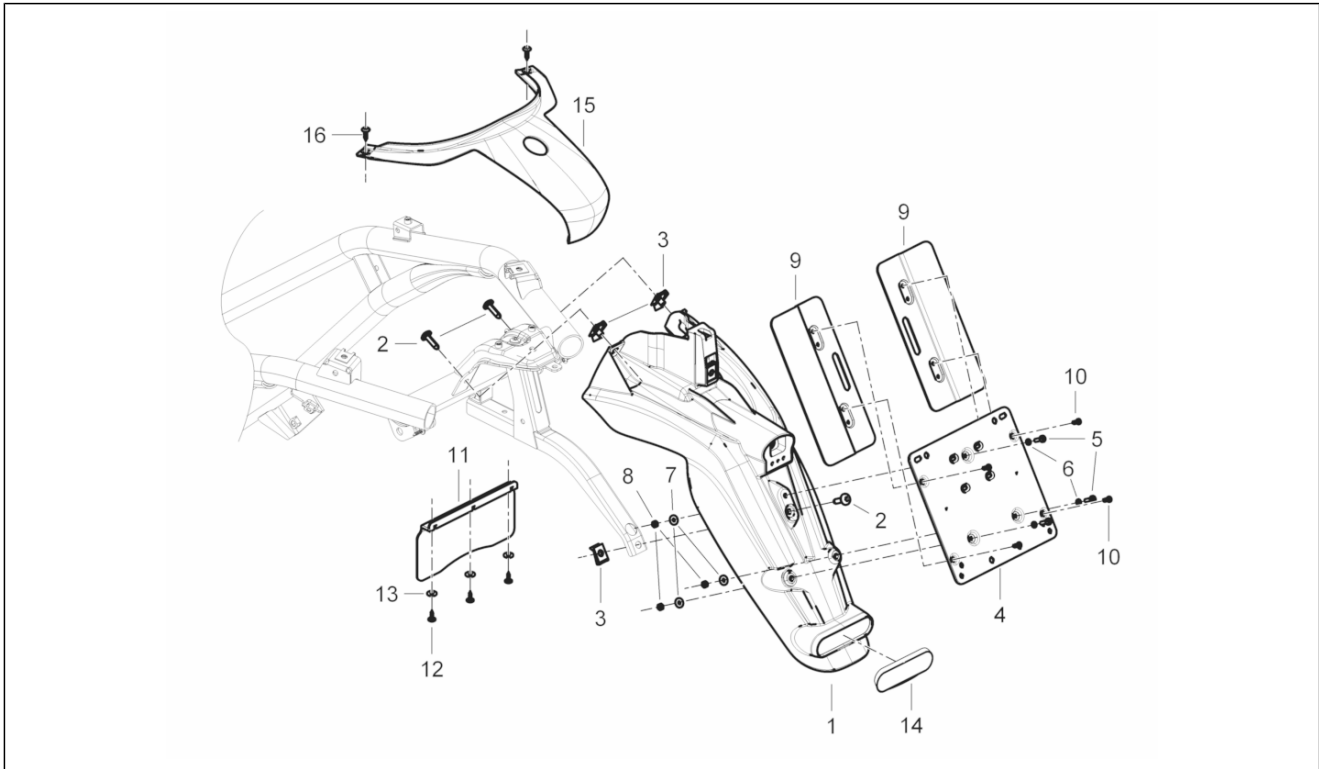

Group	Frame - Plastic parts - Coachwork
Code	02.37
Description	Rear cover - Splash guard
Service	1

Pos.	Code	Description	Qty	Variants
1	672618000C	Rear splash guard	1	Vehicle colour:BLACK[94] Vehicle colour:Metallized Red[849/A] Vehicle colour:Grey[760/B] Vehicle colour:Grey[760/B] Vehicle colour:Midnight Blue[222/A] Vehicle colour:White[544] Vehicle colour:BLACK[90/B] Vehicle colour:Grey[760/B] Vehicle colour:Matt Black[93/B] Vehicle colour:Matt Black[93/B] Vehicle colour:BLACK[90/B] Vehicle colour:White[595] Vehicle colour:White[595] Vehicle colour:BLACK[94] Vehicle colour:White[544] Vehicle colour:Metallized Red[849/A] Vehicle colour:Midnight Blue[222/A] Vehicle colour:Grey[760/B] Vehicle colour:Metallized Red[849/A] Vehicle colour:White[595] Vehicle colour:BLACK[90/B] Vehicle colour:Blue[257/A] Vehicle colour:Grey[760/B] Vehicle colour:White[544] Vehicle colour:BLACK[94] Vehicle colour:Midnight Blue[222/A]
2	CM179302	Metric screw M6x22	3	
3	254485	Spring plate M6	3	
4	584884	Number plate holder	1	
5	015996	Screw M4x12	3	
6	016404	Flat washer 4,2x7,6x0,9	3	
7	013763	Flat washer 4,2x12x1	3	
8	020104	Nut M4	3	
9	584877	Number-plate extension	2