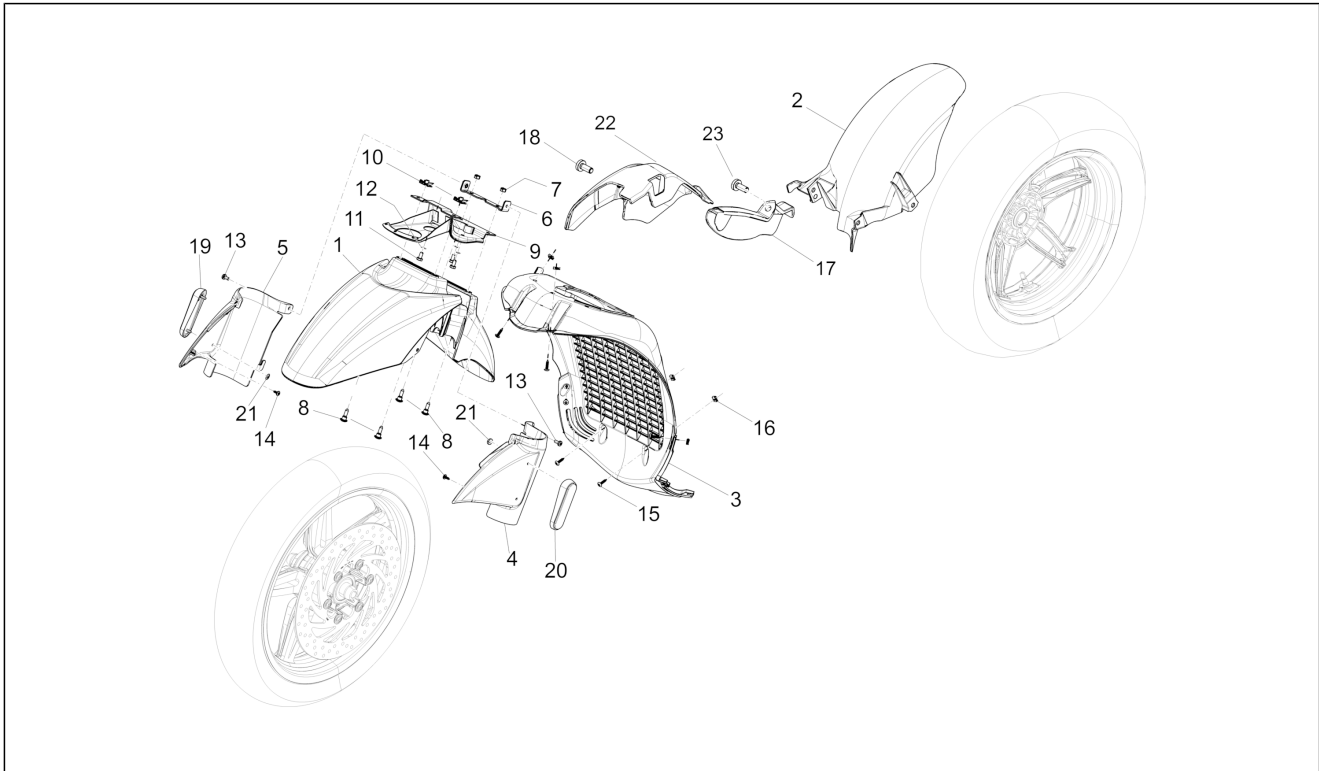

Group	Frame - Plastic parts - Coachwork
Code	02.33
Description	Wheel huosing - Mudguard
Service	1

Pos.	Code	Description	Qty	Variants
6	598642	Sliders support bracket	1	
7	195482	Self locking nut M6	2	
8	575249	Screw with shank M6	4	
9	667085	Support clamp	1	
10	254485	Spring plate M6	2	
11	031086	Screw m6x12	3	
12	006966	Spring washer 6,4x11x0,5	3	
13	297498	Self tapping screw M3,5x13	2	
14	015585	Self-tapping screw M5x12	2	
15	CM178604	Self tapping screw	6	
16	CM017410	Spring plate	6	
17	673194	Rear mudguard lateral cover	1	
17	673195	Rear mudguard lateral cover per ABS	1	
18	CM179301	Screw M6x16	1	
19	643433	Rh reflector	1	
20	643432	Lh reflector	1	
21	181351	Spring plate	4	
22	672960	Engine cable cover	1	
23	CM179301	Screw M6x16	1