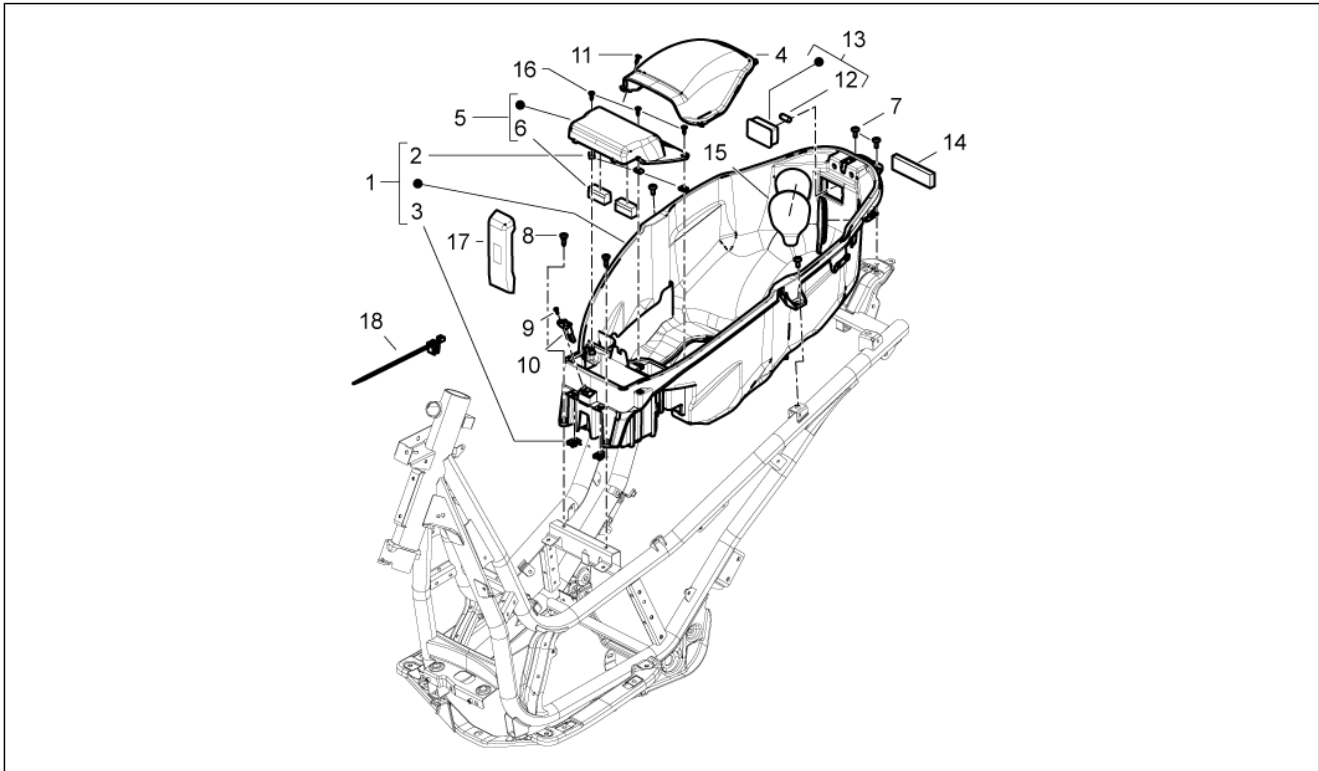

Group	Frame - Plastic parts - Coachwork
Code	02.34
Description	Helmet huosing - Undersaddle
Service	1

Pos.	Code	Description	Qty	Variants
1	1B001126	Helmet holder assembly	1	
2	CM017410	Spring plate	8	
3	254485	Spring plate M6	2	
4	1B001119	Injectors inspection lid	1	
4	672622	Injectors inspection lid	1	
5	672637	Complete battery cover	1	
6	297446	Pad	2	
7	CM179301	Screw M6x16	4	
8	CM179201	Metric screw M6x22	2	
9	018536	Self-tap screw 3,5x13	1	
10	255323	Door button	1	
11	CM178603	Self tapping screw D4.2x13	1	
12	071633	Torpedo shaped lamp 12V-5W	1	
13	293154	Ceiling bowl	1	
14	672240	Pad	1	
15	657135	Plastic plug	2	
16	CM178601	Self tapping screw D4.2x16	3	
17	672957	Tool kit box cover	1	
18	657229	Hose clamp	1