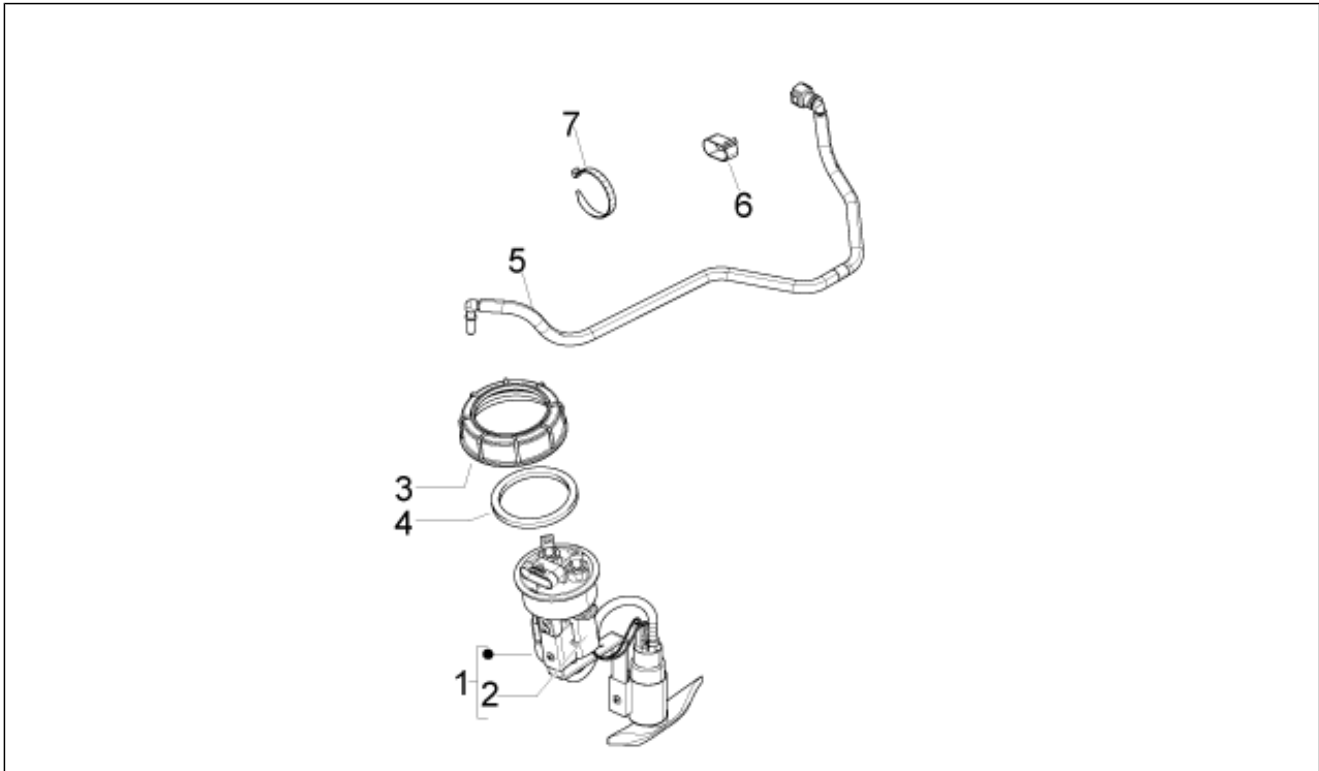

Group	Frame - Plastic parts - Coachwork
Code	02.53
Description	Supply system
Service	1

Pos.	Code	Description	Qty	Variants
1	641892	Fuel pump	1	
2	639357	Fuel pump filter	1	
3	576546	Ring nut	1	
4	576542	Gasket	1	
5	672623	Complete fuel pipe	1	
6	CM006905	Non return spring L=12	1	
7	623743	Hose clamp	2