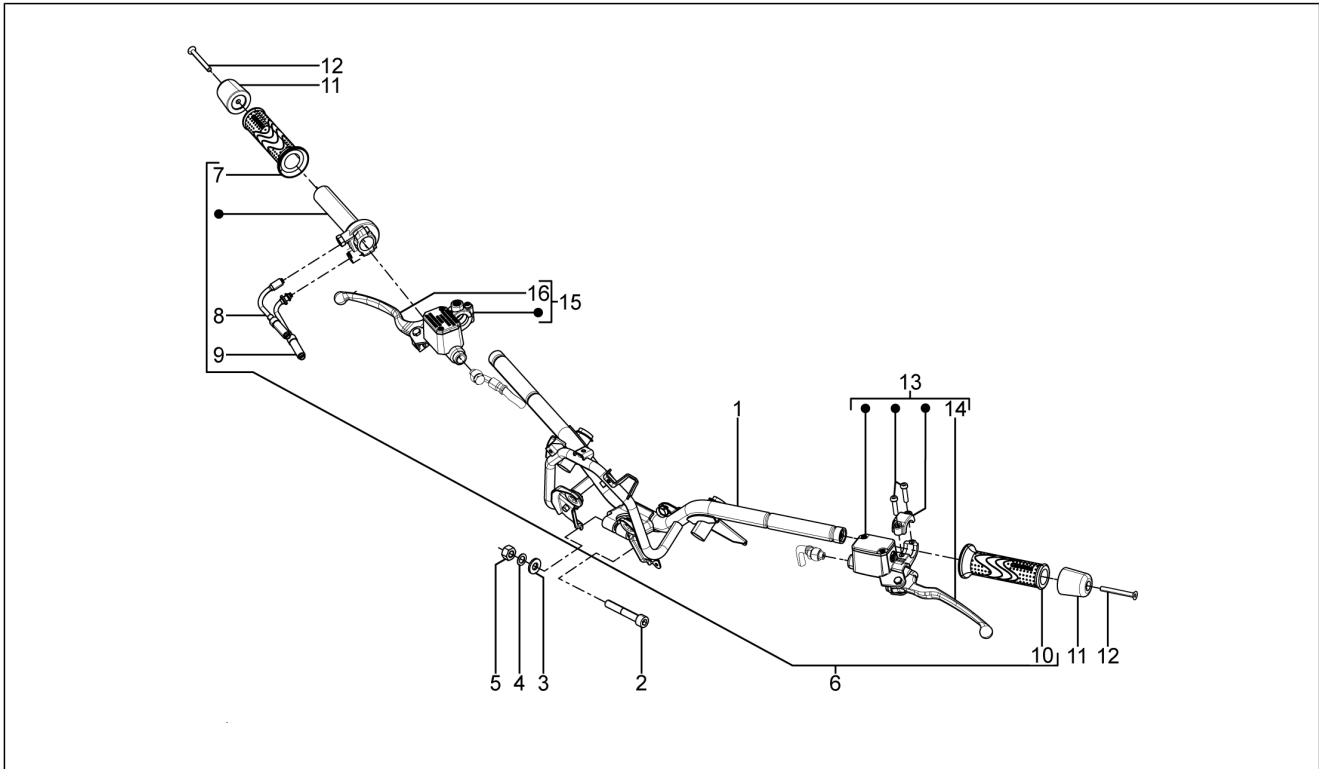

Group	Handlebars/Steering
Code	03.06
Description	Handlebars - Master cil.
Service	1

Pos.	Code	Description	Qty	Variants
1	6737075	Handlebar with U.P.	1	
2	655554	Hex socket screw M10x65	1	
3	178790	Flat washer 22x10,3x2,5	1	
4	012543	Flat elastic washer with internal tothing 17x10,3x2	1	
5	015330	Nut M10	1	
6	58609R	Throttle control sleeve assembly	1	
7	CM084202	Grip, r.h.	1	
8	666643	Throttle opening transmission	1	
9	666644	Throttle closing transmission	1	
10	CM084201	Grip, l.h.	1	
11	673339	Terminal	2	
12	271434	screw M6x55	2	
13	CM086005	Left brake hydraulic pump	1	
13	CM086010	Left brake hydraulic pump ABS	1	
13	CM089803	Left brake hydraulic pump	1	
13	CM089804	Left brake hydraulic pump ABS	1	
14	646829	Brake lever (Brembo)	1	
14	668417	Brake lever	1	
15	CM086003	Right hydraulic pump (Brembo)	1	
15	CM086009	Right hydraulic pump ABS	1	
15	CM089801	Right hydraulic pump	1	
15	CM089802	Right brake hydraulic pump ABS	1	
16	646829	Brake lever (Brembo)	1	
16	668417	Brake lever	1