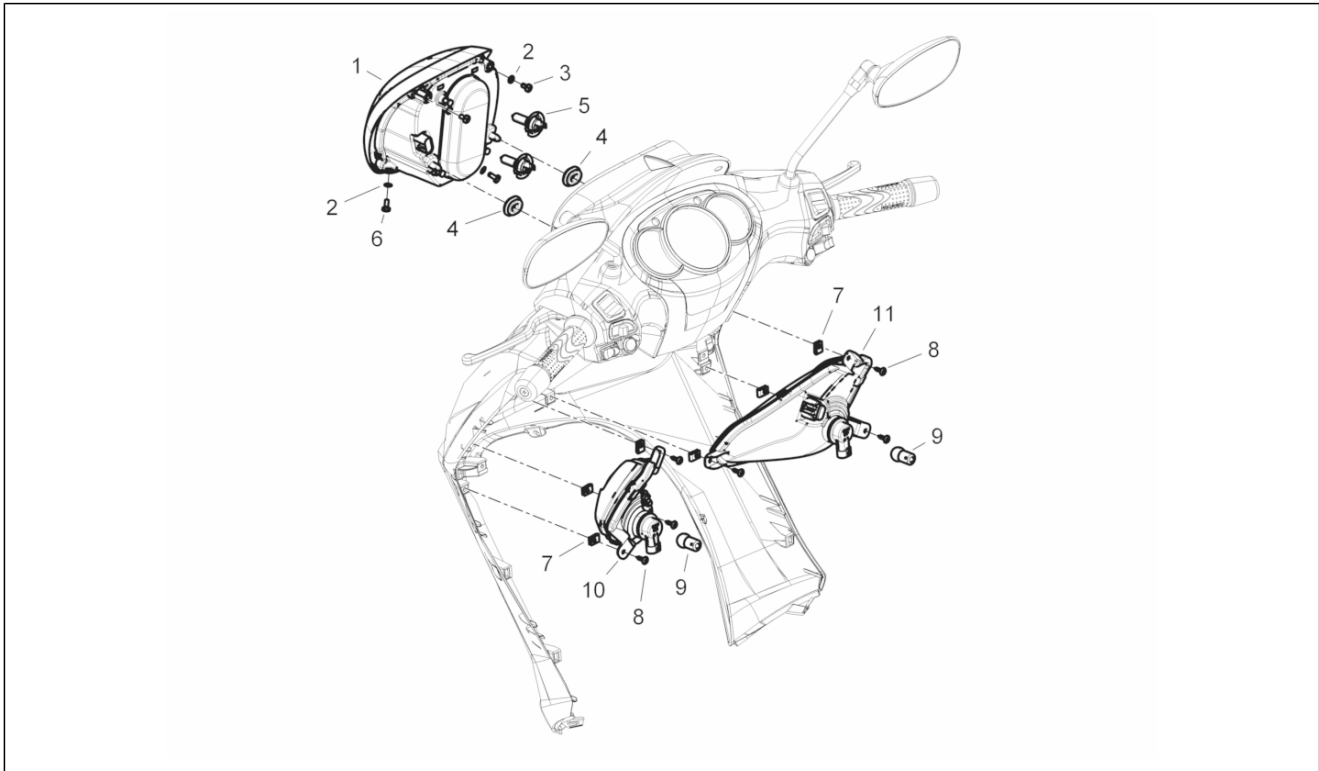

Group	Electrical system
Code	06.03
Description	Front headlamps - Turn signal lamps
Service	1

Pos.	Code	Description	Qty	Variants
1	642894	Headlamp, assy	1	
2	006975	Washer Ø5,3xØ10x0,5	4	
3	018575	Screw M5x10	2	
4	463195	Elastic drift	2	
5	294353	Lamp H7 12V-55W	2	
6	015585	Self-tapping screw M5x12	2	
7	CM017410	Spring plate	6	
8	CM178601	Self tapping screw D4.2x16	6	
9	584332	Lamp 12V-10W	2	
10	642664	Front left turn indicator	1	
11	642665	Front right turn indicator	1