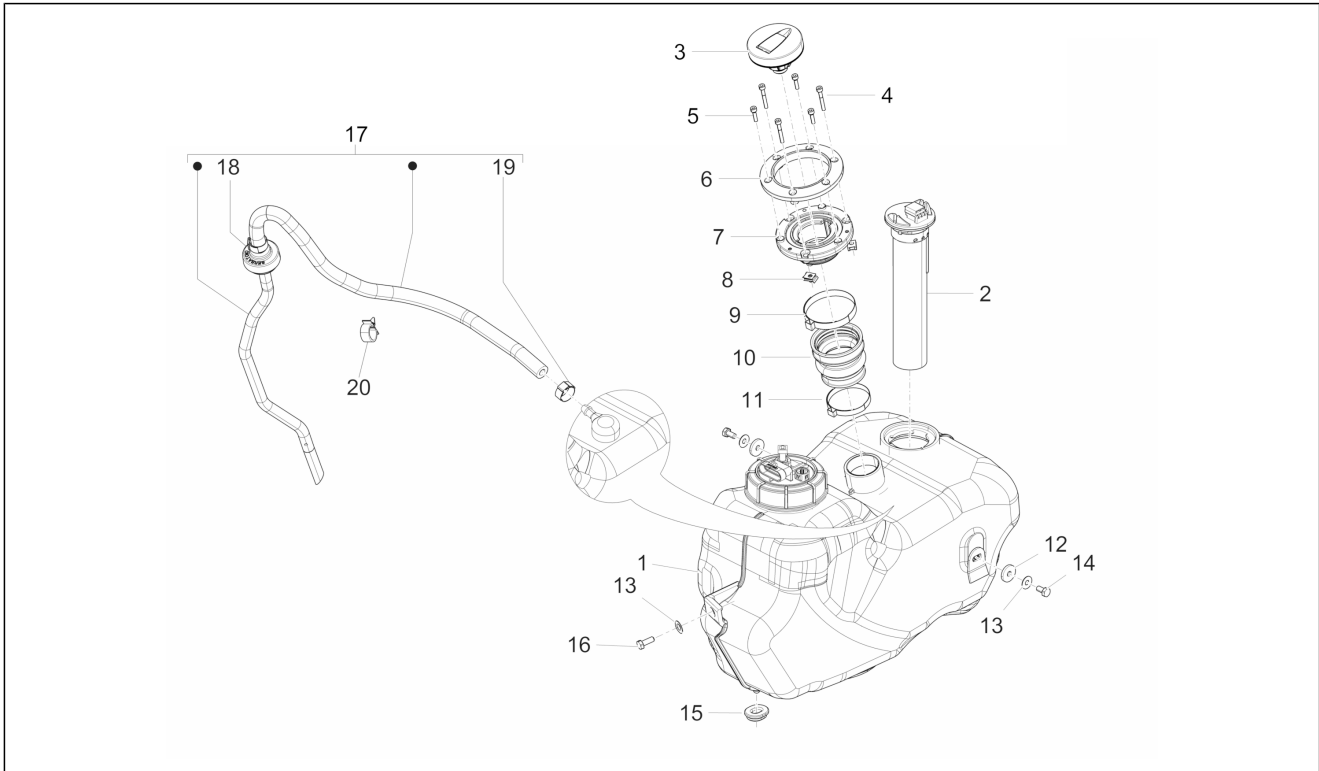

Group	Frame - Plastic parts - Coachwork
Code	02.47
Description	Fuel tank
Service	1

Pos.	Code	Description	Qty	Variants
1	674875	Fuel tank	1	
2	CM025719	Indicator fuel level	1	
3	674507	Lock kit	1	
4	655539	Hex socket screw M4x30	3	
5	959559	Hex socket screw M4x16	3	
6	657233	Ring nut fuel filler cap	1	
7	959465	Fuel tank filler cap	1	
8	959263	Scheibe	3	
9	CM001920	Hose clamp	1	
10	673778	Hose	1	
11	CM001919	Hose clamp	1	
12	268304	Flat washer 6,5x21	2	
13	078307	Washer	3	
14	031086	Screw m6x12	2	
15	463195	Elastic drift	1	
16	031088	screw M6x16	1	
17	674876	Complete breather pipe	1	
18	576748	Safety valve	1	
19	CM001914	Hose clamp	1	
20	231590	Elastic spring	1