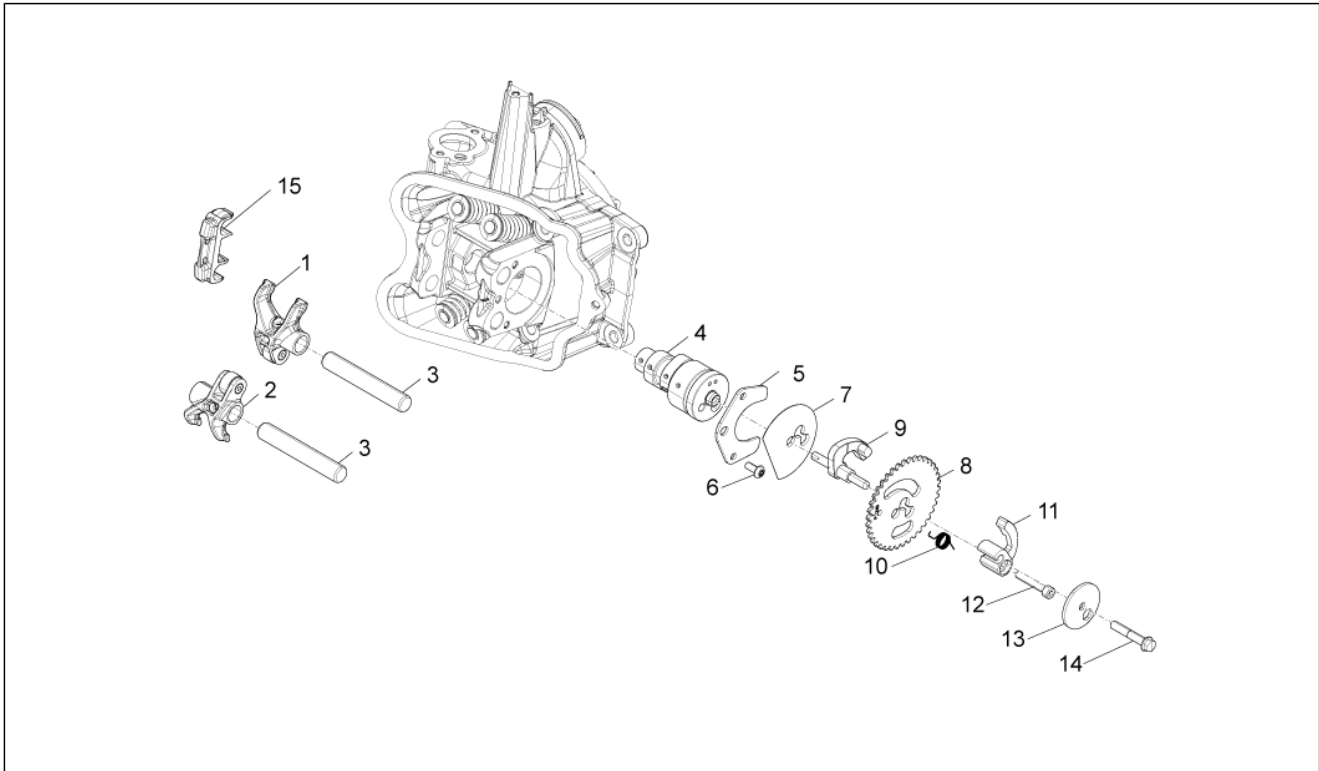

Group	Engine
Code	01.11
Description	Rocking levers support unit
Service	1

Pos.	Code	Description	Qty	Variants
1	880631	Rocker arm inlet	1	
2	880633	Rocker arm exhaust	1	
3	880715	Rocker arms axis	2	
4	1A000595R	Camshaft	1	
4	B0151755	Camshaft	1	
5	880688	Camshaft plate	1	
6	B014598	Torx Screw M5x12	2	
7	880991	Washer	1	
8	B014970	Timing system gear	1	
9	B0149715	Decompression counterweight	1	
10	B014925	Decompression spring	1	
11	880893	Decompressor counterweight	1	
12	018538	Hex socket screw M5x30	1	
12	B016799	Hex socket screw M5x30	1	
13	B013841	Washer	1	
14	414838	screw M6x35	1	
15	B015423	Rocker retainer	1