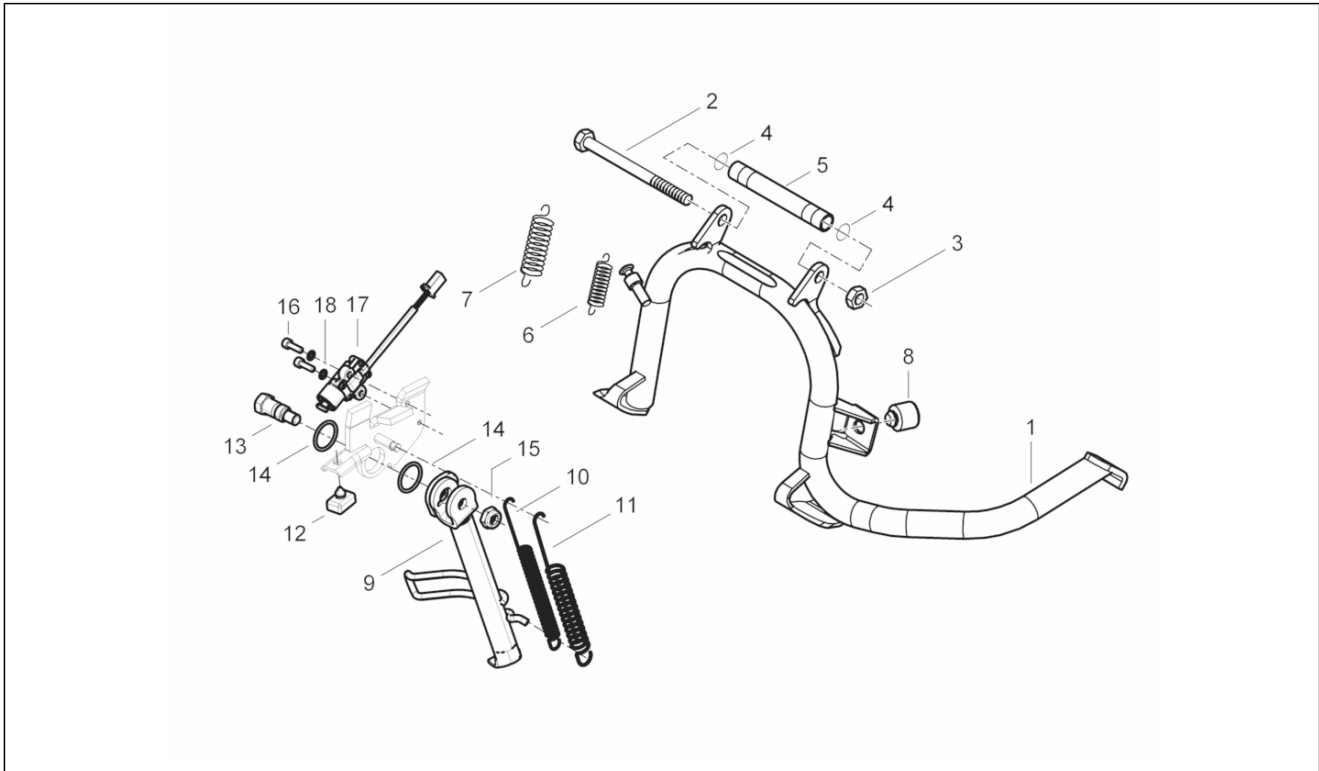

Group	Frame - Plastic parts - Coachwork
Code	02.25
Description	Stand/s
Service	1

Pos.	Code	Description	Qty	Variants
1	668016	Central stand	1	
2	030115	Hex screw M10x130	1	
3	002440	Self locking nut M10	1	
4	273754	O-ring	2	
5	582298	Spacer	1	
6	667566	Spring	1	
7	667567	Spring	1	
8	272426	Pad	1	
9	665947	Lateral stand	1	
10	295788	Spring	1	
11	295789	Spring	1	
12	582885	Stop buffer	1	
13	647595	Side stand fixing screw.	1	
14	191189	Gasket	2	
15	002440	Self locking nut M10	1	
16	292889	Hex socket screw M5x16	2	
17	639542	Button for side stand	1	
18	012532	Washer 5,3x10x0	2