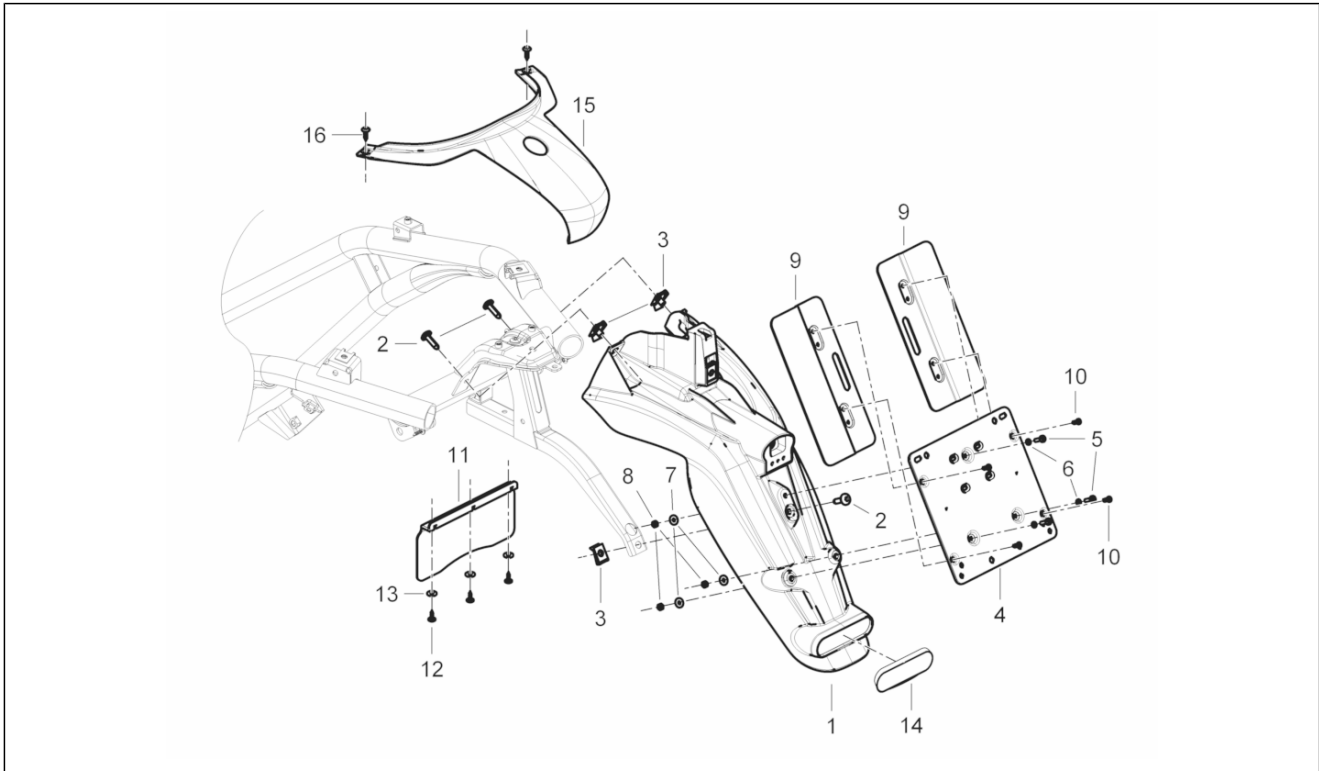

Group	Frame - Plastic parts - Coachwork
Code	02.37
Description	Rear cover - Splash guard
Service	1

Pos.	Code	Description	Qty	Variants
10	268596	Self tapping screw D4x13	4	
11	657217	Engine splash guard	1	
12	297498	Self tapping screw M3,5x13	3	
13	013763	Flat washer 4,2x12x1	3	
14	58233R	Rear retroreflector	1	
15	656853	Rear protection	1	
15	6568530090	Rear protection	1	Vehicle colour:BLACK[94] Vehicle colour:BLACK[94]
15	65685300BR	Rear protection	1	Vehicle colour:White[544] Vehicle colour:White[544]
15	65685300BZ	Rear protection	1	Vehicle colour:White[595] Vehicle colour:White[595] Vehicle colour:White[595]
15	65685300DE	Rear protection	1	Vehicle colour:Midnight Blue[222/A] Vehicle colour:Midnight Blue[222/A] Vehicle colour:Midnight Blue[222/A]
15	65685300DO	Rear protection	1	Vehicle colour:Blue[257/A]
15	65685300H4	Rear protection	1	Vehicle colour:Grey[760/B] Vehicle colour:Grey[760/B] Vehicle colour:Grey[760/B] Vehicle colour:Grey[760/B] Vehicle colour:Grey[760/B]
15	65685300NM	Rear protection	1	Vehicle colour:BLACK[90/B] Vehicle colour:BLACK[90/B] Vehicle colour:BLACK[90/B]
15	65685300NO	Rear protection	1	Vehicle colour:Matt Black[93/B] Vehicle colour:Matt Black[93/B]
15	65685300RR	Rear protection	1	Vehicle colour:Metallized Red[849/A] Vehicle colour:Metallized Red[849/A]
16	CM178601	Self tapping screw D4.2x16	2