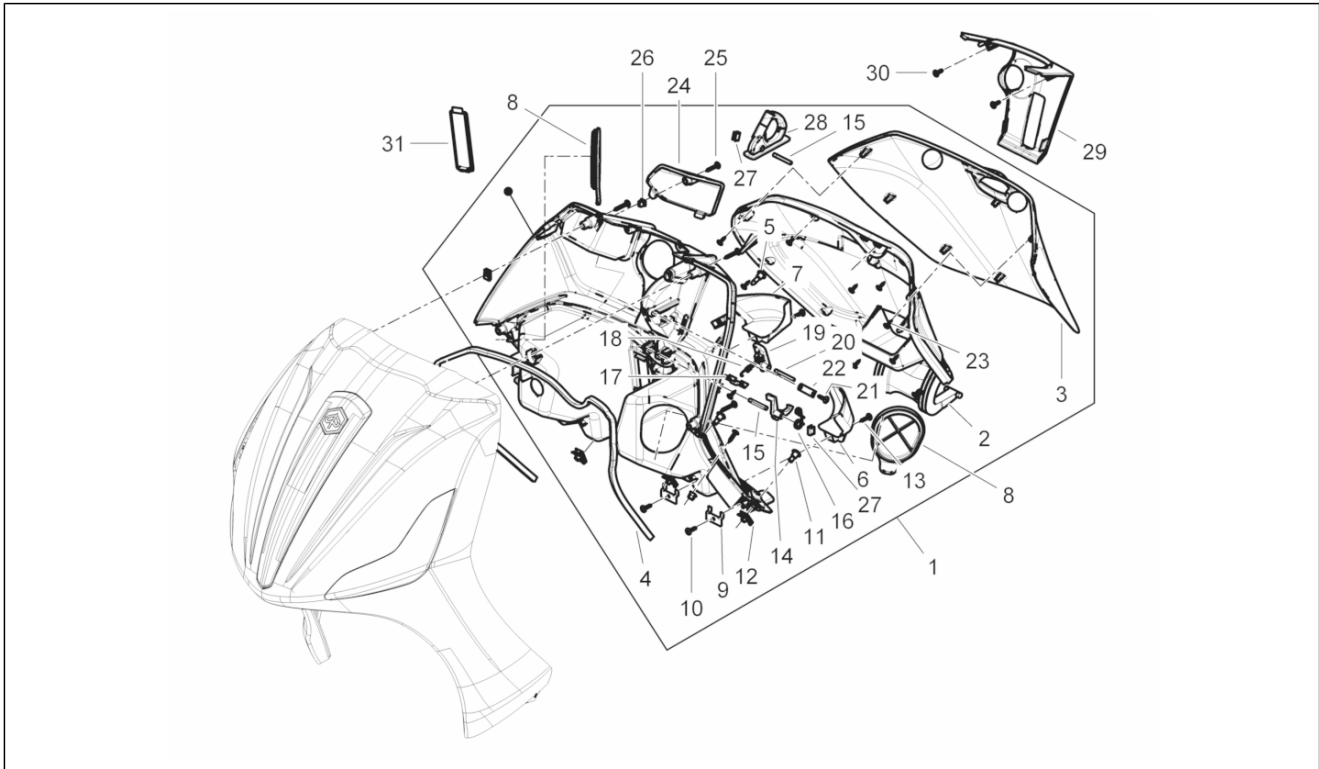

Group	Frame - Plastic parts - Coachwork
Code	02.30
Description	Front glove-box - Knee-guard panel
Service	1

Pos.	Code	Description	Qty	Variants
1	65680300B2	Complete front top box	1	Vehicle colour:White[544] Vehicle colour:Midnight Blue[222/A] Vehicle colour:Metallized Red[849/A] Vehicle colour:White[544] Vehicle colour:White[544] Vehicle colour:White[595] Vehicle colour:White[595] Vehicle colour:White[595] Vehicle colour:Blue[257/A] Vehicle colour:Midnight Blue[222/A] Vehicle colour:Midnight Blue[222/A] Vehicle colour:Matt Black[93/B] Vehicle colour:Matt Black[93/B] Vehicle colour:Metallized Red[849/A] Vehicle colour:Metallized Red[849/A]
1	65680300Z1	Complete front top box	1	Vehicle colour:BLACK[94] Vehicle colour:Grey[760/B] Vehicle colour:BLACK[94] Vehicle colour:BLACK[94] Vehicle colour:Grey[760/B] Vehicle colour:Grey[760/B] Vehicle colour:Grey[760/B] Vehicle colour:Grey[760/B] Vehicle colour:BLACK[90/B] Vehicle colour:BLACK[90/B] Vehicle colour:BLACK[90/B]
2	656804	Counter flap	1	
3	656343000C	Glove compartment door	1	Vehicle colour:White[544] Vehicle colour:Midnight Blue[222/A] Vehicle colour:Metallized Red[849/A] Vehicle colour:White[544] Vehicle colour:White[544] Vehicle colour:White[595] Vehicle colour:White[595] Vehicle colour:White[595] Vehicle colour:Blue[257/A] Vehicle colour:Midnight Blue[222/A]