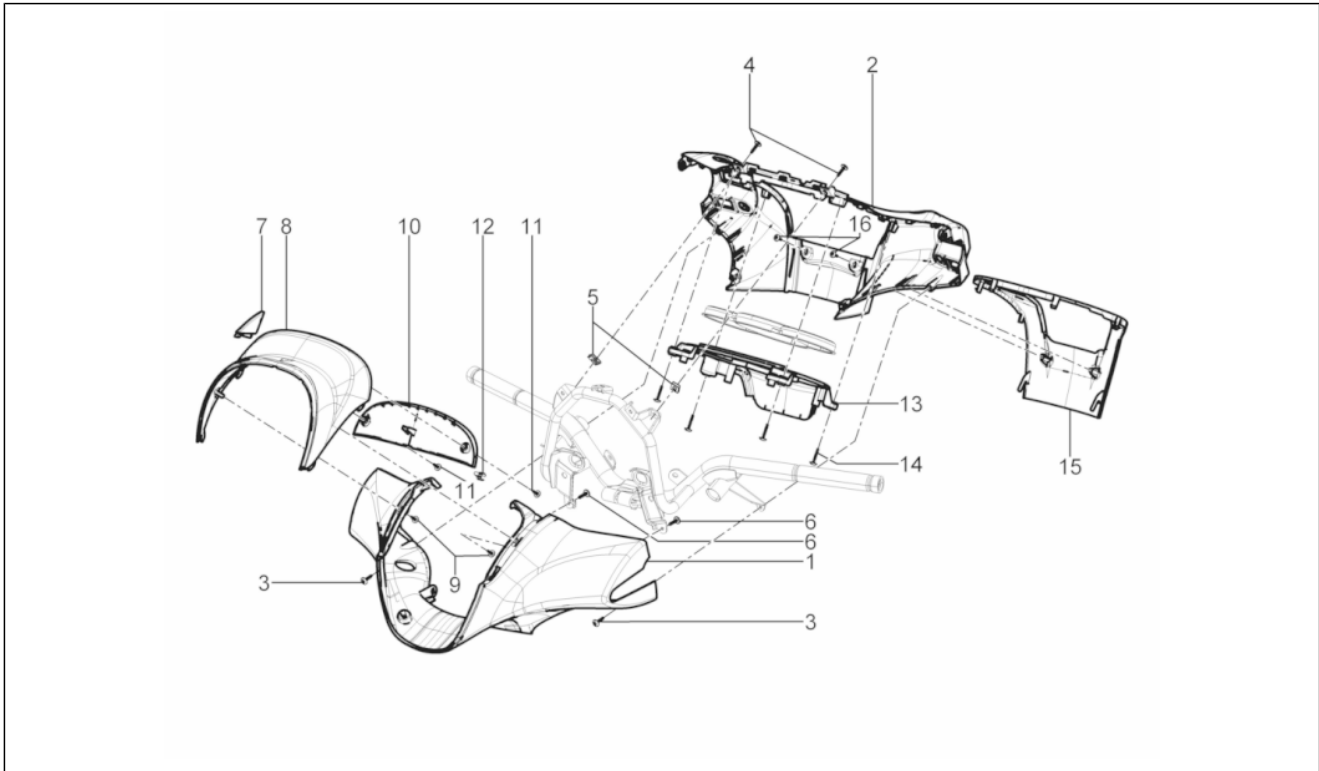

Group	Handlebars/Steering
Code	03.01
Description	Handlebars coverages
Service	1

Pos.	Code	Description	Qty	Variants
				Vehicle colour:Metallized Red[849/A] Vehicle colour:Metallized Red[849/A]
9	297498	Self tapping screw M3,5x13	2	
10	656468000C	Upper cover closing element	1	Vehicle colour:BLACK[94] Vehicle colour:White[544] Vehicle colour:Midnight Blue[222/A] Vehicle colour:Grey[760/B] Vehicle colour:Metallized Red[849/A] Vehicle colour:BLACK[94] Vehicle colour:BLACK[94] Vehicle colour:White[544] Vehicle colour:White[544] Vehicle colour:White[595] Vehicle colour:White[595] Vehicle colour:White[595] Vehicle colour:Blue[257/A] Vehicle colour:Midnight Blue[222/A] Vehicle colour:Midnight Blue[222/A] Vehicle colour:Grey[760/B] Vehicle colour:Grey[760/B] Vehicle colour:Grey[760/B] Vehicle colour:Grey[760/B] Vehicle colour:BLACK[90/B] Vehicle colour:BLACK[90/B] Vehicle colour:BLACK[90/B] Vehicle colour:Matt Black[93/B] Vehicle colour:Matt Black[93/B] Vehicle colour:Metallized Red[849/A] Vehicle colour:Metallized Red[849/A]
11	297498	Self tapping screw M3,5x13	2	
12	D9004468091	Gripper clip	1	
13	656469	Handlebar rear flange	1	
13	673711	Handlebar rear flange	1	
14	CM180702	Self tapping screw	4	
15	656467	Rear front cowl	1