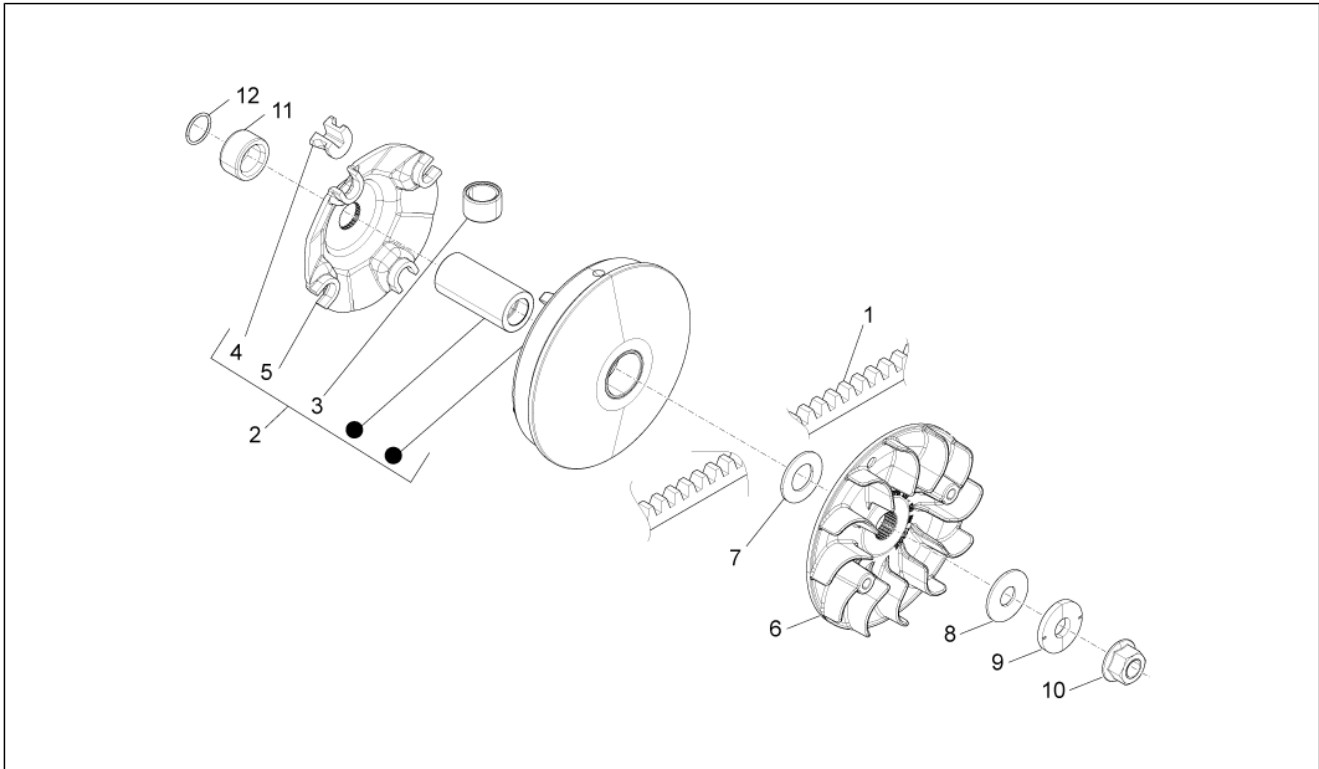

Group	Engine
Code	01.13
Description	Driving pulley
Service	1

Pos.	Code	Description	Qty	Variants
1	83025R	V-belt	1	
2	878142	Complete roller housing	1	
3	B014273	roller complete	8	
4	B014584	Sliding block	4	
5	B014703	Roller contrast	1	
6	B013311	Fixed driving half pulley	1	
7	878810	Flat washer	1	
8	840655	Flat washer	1	
9	B015049	Belleville spring	1	
10	827116	Nut M14x1,5	1	
11	878948	Spacer	1	
12	878949	Gasket ring	1