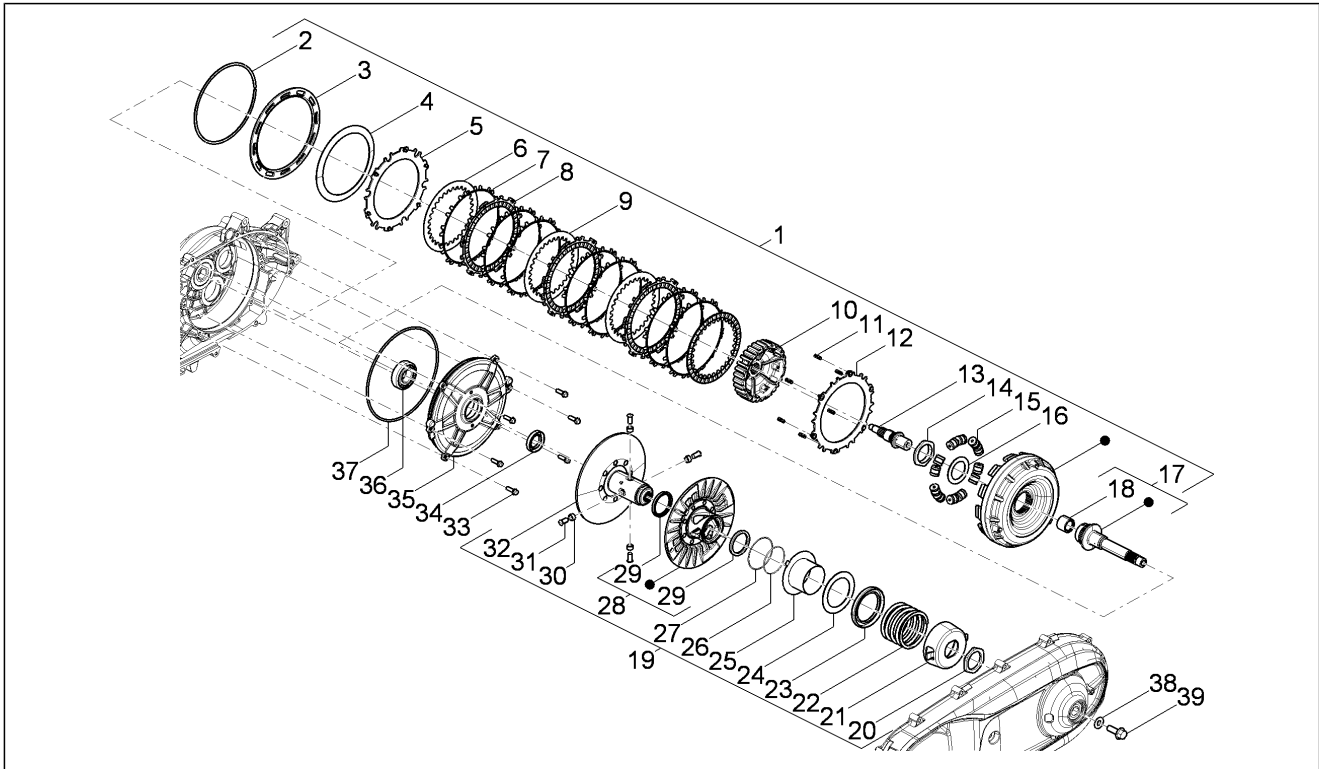

Group	Engine
Code	01.14
Description	Driven pulley
Service	1

Pos.	Code	Description	Qty	Variants
26	878162	Gasket	1	
27	B013688	Gasket	1	
28	879389	Adjustable pulley, half	1	
29	431089	Gasket ring	2	
30	880850	Torque correcting roller	4	
31	B014180	Torque correcting pin	4	
32	878153	Fixed driven half pulley	1	
33	018639	Hex screw M6x20	6	
34	873931	Gasket ring 40x25x7	1	
35	B015835	Clutch cover	1	
35	B019116	Clutch cover	1	
36	878881	Radial ball bearing	1	
37	B015679	Gasket	1	
38	878953	Flat washer	1	
39	878950	Screw w/ flange	1