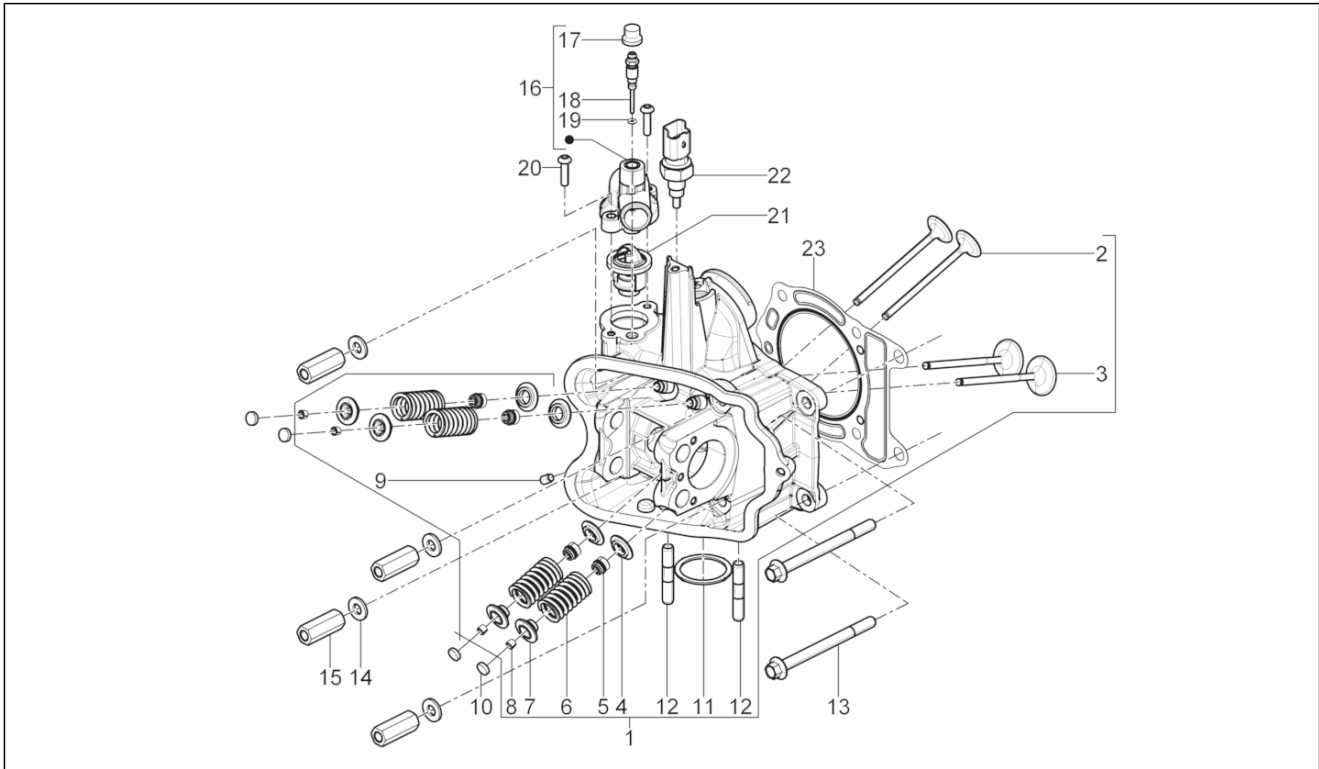

Group	Engine
Code	01.10
Description	Head unit - Valve
Service	1

Pos.	Code	Description	Qty	Variants
1	B013411	Cylinder head assembly	1	
2	880602	Exhaust valve	2	
3	880601	Valve, in	2	
4	878859	Lower cap	4	
5	436438	Valve gasket ring	4	
6	878860	Valve spring	4	
7	879813	Upper cap	4	
8	285846	Valve half-cone	8	
9	842360	Plug M6x10	1	
10	CM163201	Calibrated pad 2,40 mm	1	
10	CM163202	Calibrated pad 2,45 mm	1	
10	CM163203	Calibrated pad 2,50 mm	1	
10	CM163204	Calibrated pad 2,55 mm	1	
10	CM163205	Calibrated pad 2,60 mm	1	
10	CM163206	Calibrated pad 2,65 mm	1	
10	CM163207	Calibrated pad 2,70 mm	1	
10	CM163208	Calibrated pad 2,75 mm	1	
10	CM163209	Calibrated pad 2,80 mm	1	
10	CM163210	Calibrated pad 2,85 mm	1	
10	CM163211	Calibrated pad 2,90 mm	1	
10	CM163212	Calibrated pad 2,95 mm	1	
10	CM163213	Calibrated pad 3,00 mm	1	
10	CM163214	Calibrated pad 3,05 mm	1	
10	CM163215	Calibrated pad 3,10 mm	1	
10	CM163216	Calibrated pad 3,15 mm	1	
10	CM163217	Calibrated pad 3,20 mm	1	
10	CM163218	Calibrated pad 3,25 mm	1	
10	CM163219	Calibrated pad 3,30 mm	1