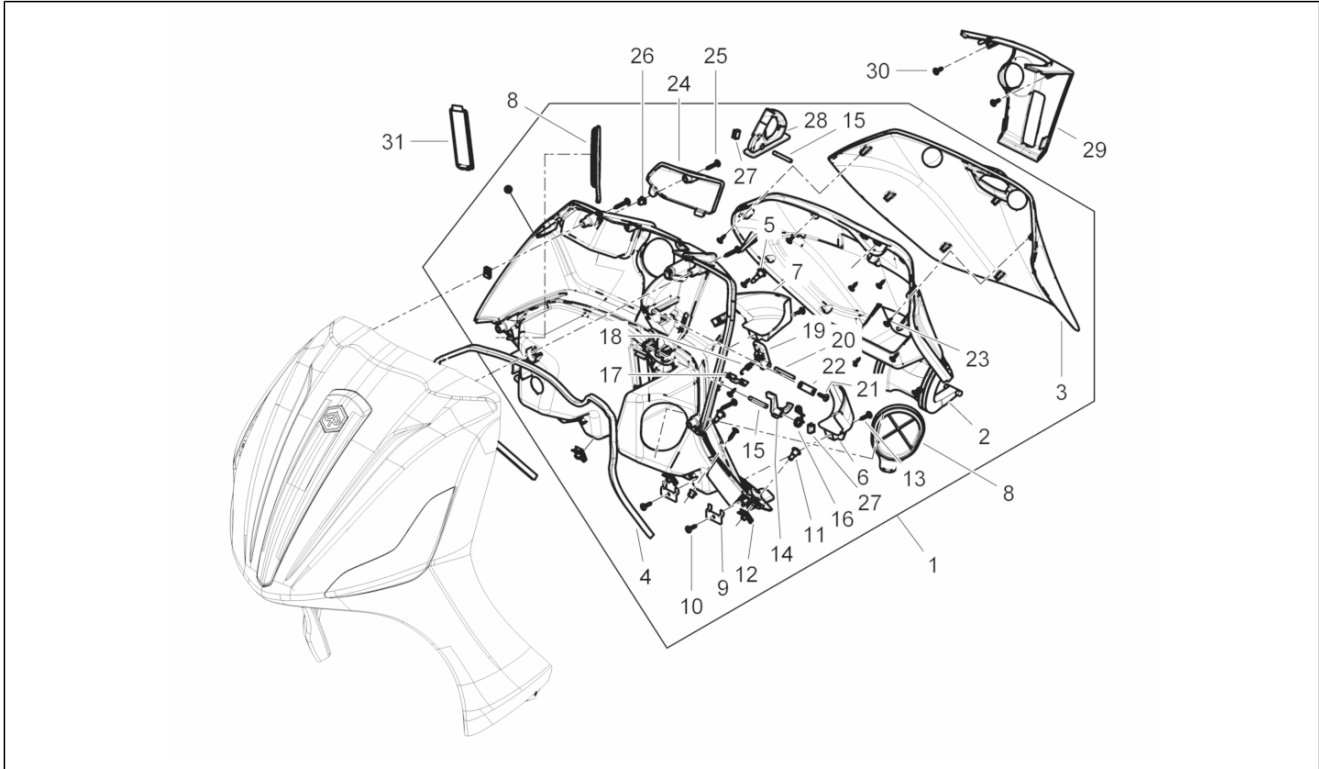

Group	Frame - Plastic parts - Coachwork
Code	02.30
Description	Front glove-box - Knee-guard panel
Service	1

Pos.	Code	Description	Qty	Variants
				Vehicle colour:BLACK[94] Vehicle colour:BLACK[94] Vehicle colour:Grey[760/B] Vehicle colour:Grey[760/B] Vehicle colour:Grey[760/B] Vehicle colour:Grey[760/B] Vehicle colour:BLACK[90/B] Vehicle colour:BLACK[90/B] Vehicle colour:BLACK[90/B]
7	657494000C	Right top box internal frame	1	Vehicle colour:White[544] Vehicle colour:Midnight Blue[222/A] Vehicle colour:Metallized Red[849/A] Vehicle colour:White[544] Vehicle colour:White[544] Vehicle colour:White[595] Vehicle colour:White[595] Vehicle colour:White[595] Vehicle colour:Blue[257/A] Vehicle colour:Midnight Blue[222/A] Vehicle colour:Midnight Blue[222/A] Vehicle colour:Matt Black[93/B] Vehicle colour:Matt Black[93/B] Vehicle colour:Metallized Red[849/A] Vehicle colour:Metallized Red[849/A]
7	65749400RU	Right top box internal frame	1	Vehicle colour:BLACK[94] Vehicle colour:Grey[760/B] Vehicle colour:BLACK[94] Vehicle colour:BLACK[94] Vehicle colour:Grey[760/B] Vehicle colour:Grey[760/B] Vehicle colour:Grey[760/B] Vehicle colour:Grey[760/B] Vehicle colour:BLACK[90/B] Vehicle colour:BLACK[90/B] Vehicle colour:BLACK[90/B]
8	657135	Plastic plug	2