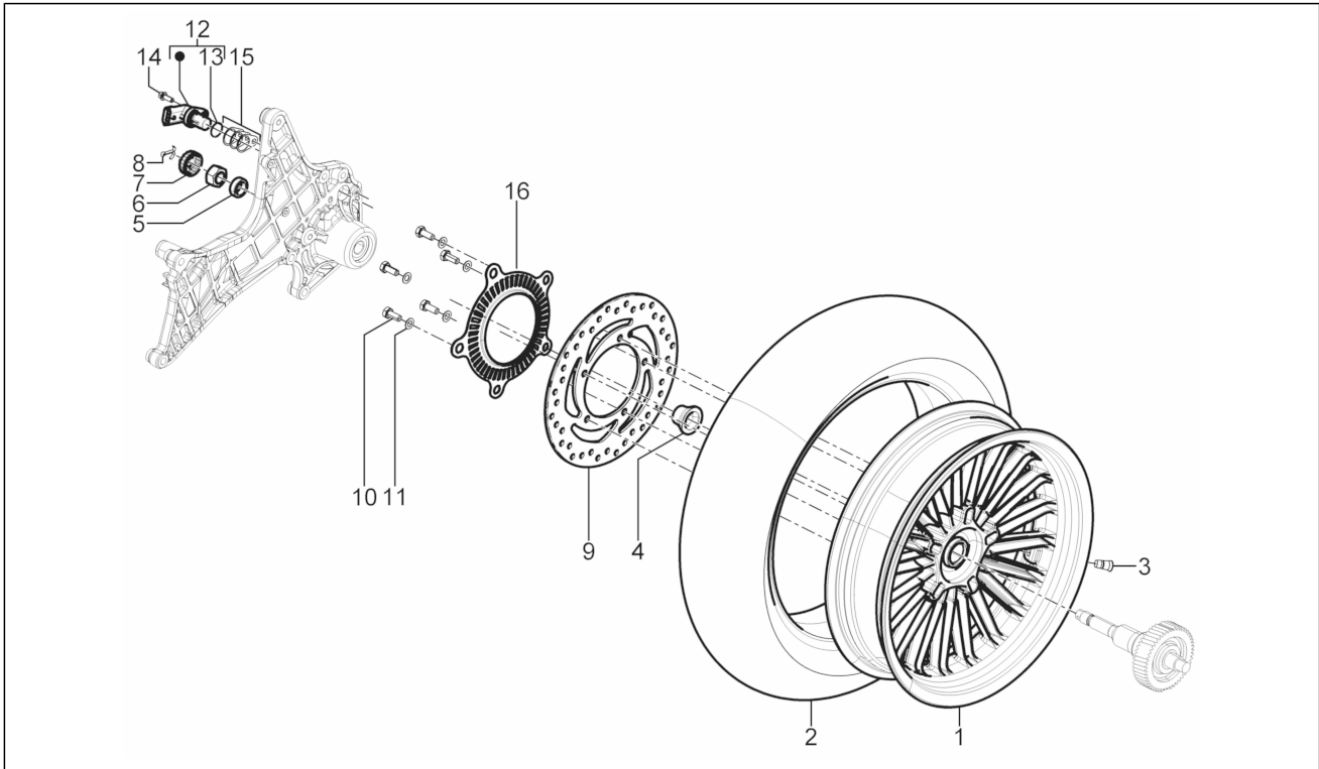

Group	Suspensions - Wheels
Code	04.12
Description	Rear wheel
Service	1

Pos.	Code	Description	Qty	Variants
1	58623R	Rear wheel rim 14"x4,00	1	
2	666328	Tyre (Michelin) 150/70-14"	1	
3	597679	Tubeless valve	1	
4	666659	Spacer	1	
5	597528	Spacer	1	
6	563728	Nut M16x13	1	
7	194423	Nut hold cap	1	
8	012789	Split pin	1	
9	58547R	Brake disc	1	
9	667032	Rear brake disc	1	
10	031119	Hex screw M8x22	5	
11	709047	Spring washer	5	
12	832963	Phase/revolution sensor	1	
13	430044	O-ring	1	
14	8016777	Screw w/ flange M6x16	1	
15	646760	Spacer for timing sensor	4	
16	890960	Phonic wheel ABS	1