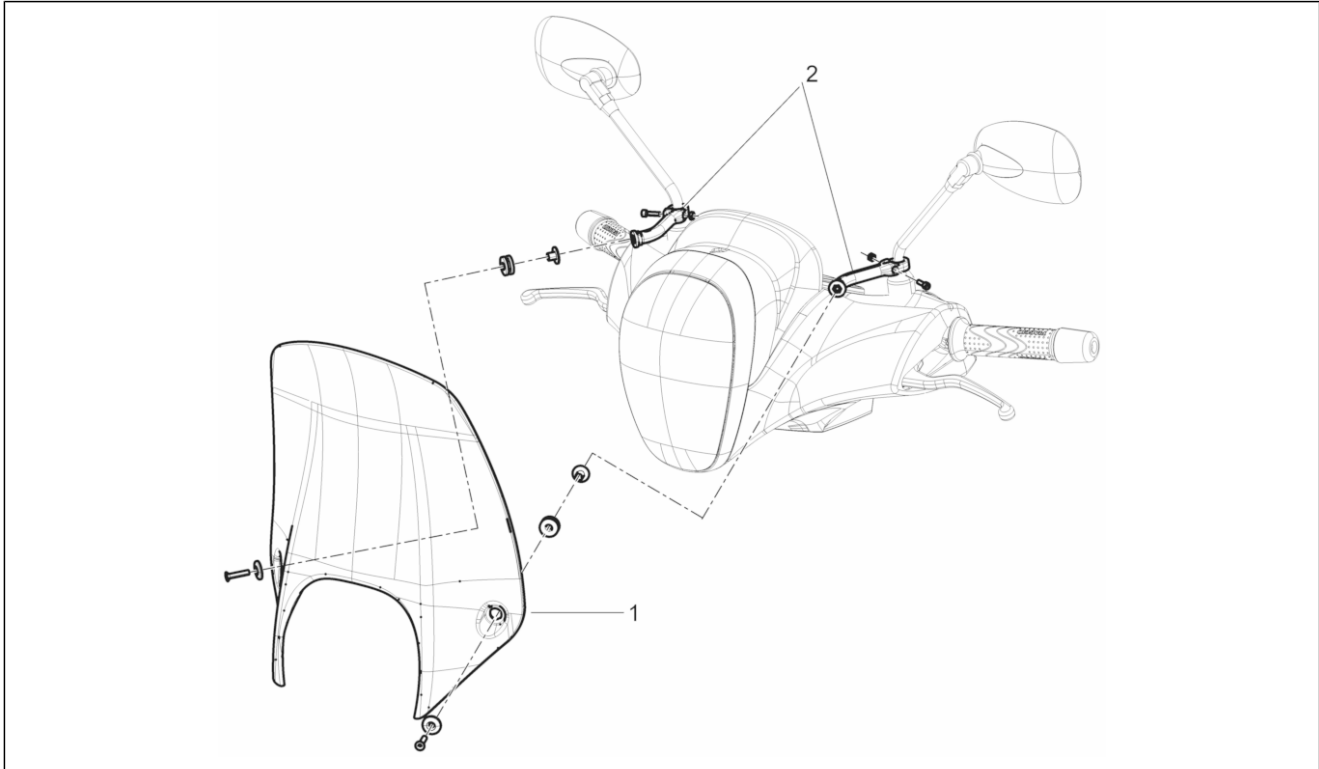

Group	Frame - Plastic parts - Coachwork
Code	02.27
Description	Windshield - Glass
Service	1

Pos.	Code	Description	Qty	Variants
1	673515	Windscreen	1	
2	673514	Windshield fixing kit	1