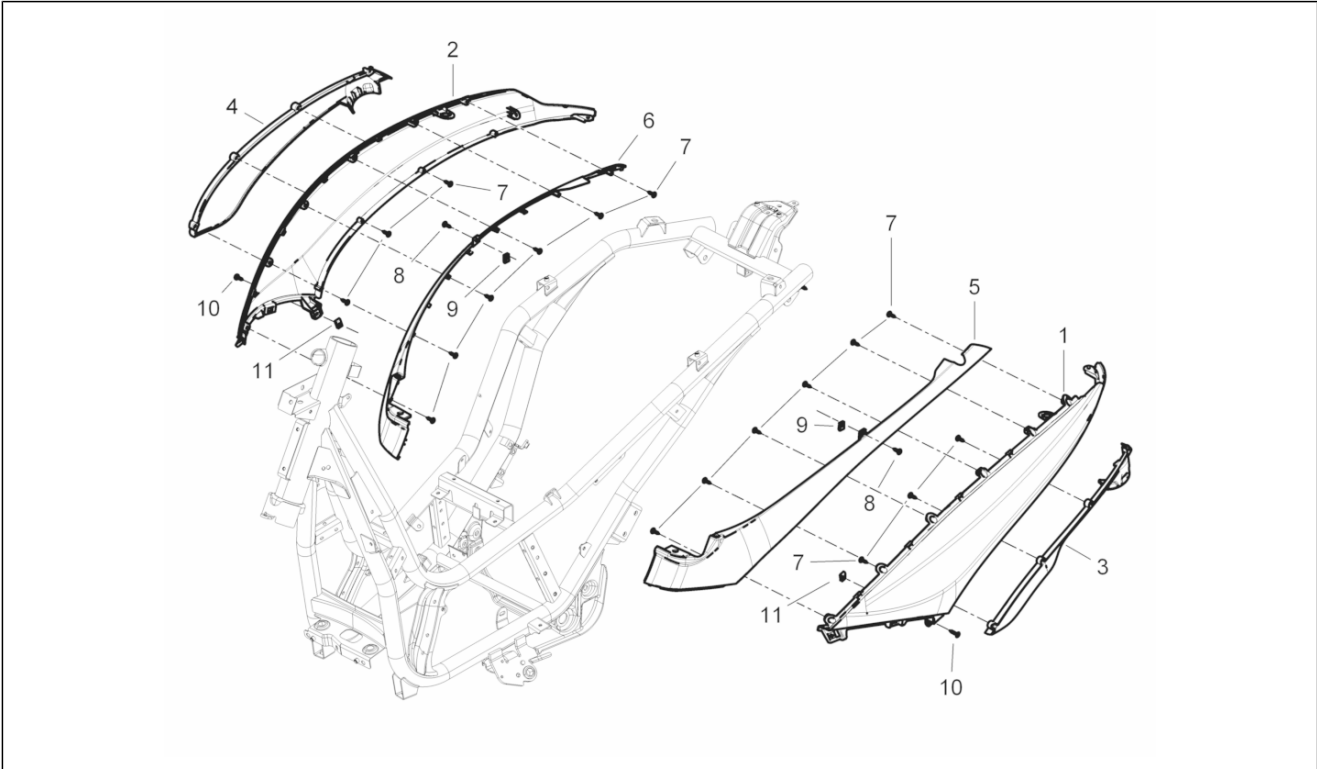

Group	Frame - Plastic parts - Coachwork
Code	02.32
Description	Side cover - Spoiler
Service	1

Pos.	Code	Description	Qty	Variants
				Vehicle colour:Midnight Blue[222/A] Vehicle colour:Grey[760/B] Vehicle colour:Grey[760/B] Vehicle colour:Grey[760/B] Vehicle colour:Grey[760/B] Vehicle colour:BLACK[90/B] Vehicle colour:BLACK[90/B] Vehicle colour:BLACK[90/B] Vehicle colour:Matt Black[93/B] Vehicle colour:Matt Black[93/B] Vehicle colour:Metallized Red[849/A] Vehicle colour:Metallized Red[849/A]
4	672616000C	Lower side panel r.h.	1	Vehicle colour:BLACK[94] Vehicle colour:White[544] Vehicle colour:Midnight Blue[222/A] Vehicle colour:Grey[760/B] Vehicle colour:Metallized Red[849/A] Vehicle colour:BLACK[94] Vehicle colour:BLACK[94] Vehicle colour:White[544] Vehicle colour:White[544] Vehicle colour:White[595] Vehicle colour:White[595] Vehicle colour:White[595] Vehicle colour:Blue[257/A] Vehicle colour:Midnight Blue[222/A] Vehicle colour:Midnight Blue[222/A] Vehicle colour:Grey[760/B] Vehicle colour:Grey[760/B] Vehicle colour:Grey[760/B] Vehicle colour:Grey[760/B] Vehicle colour:BLACK[90/B] Vehicle colour:BLACK[90/B] Vehicle colour:BLACK[90/B] Vehicle colour:Matt Black[93/B] Vehicle colour:Matt Black[93/B] Vehicle colour:Metallized Red[849/A]