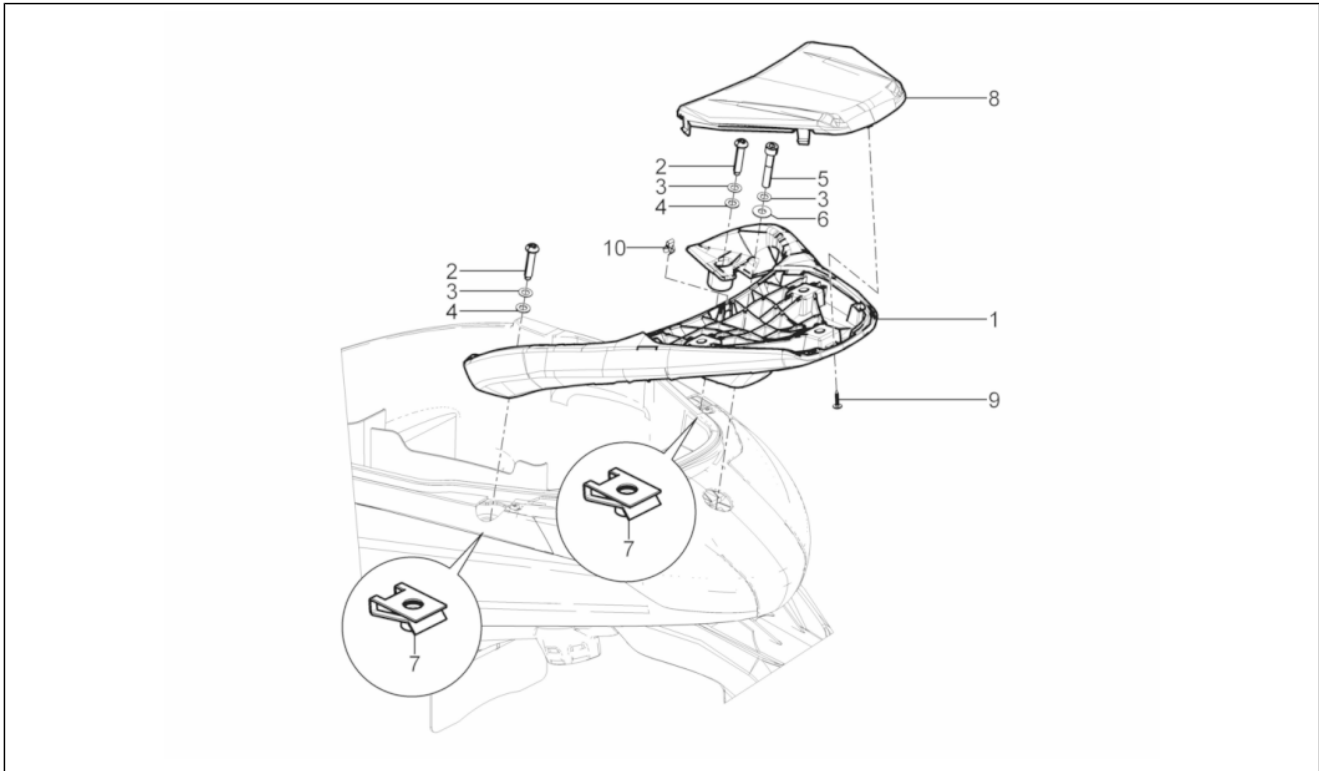

Group	Frame - Plastic parts - Coachwork
Code	02.44
Description	Rear luggage rack
Service	1

Pos.	Code	Description	Qty	Variants
1	656801	Rear luggage rack	1	
1	65680100H3	Rear luggage rack	1	Vehicle colour:BLACK[94] Vehicle colour:White[544] Vehicle colour:Midnight Blue[222/A] Vehicle colour:Grey[760/B] Vehicle colour:Metallized Red[849/A] Vehicle colour:BLACK[94] Vehicle colour:BLACK[94] Vehicle colour:White[544] Vehicle colour:White[544] Vehicle colour:White[595] Vehicle colour:White[595] Vehicle colour:White[595] Vehicle colour:Blue[257/A] Vehicle colour:Midnight Blue[222/A] Vehicle colour:Midnight Blue[222/A] Vehicle colour:Grey[760/B] Vehicle colour:Grey[760/B] Vehicle colour:Grey[760/B] Vehicle colour:Grey[760/B] Vehicle colour:BLACK[90/B] Vehicle colour:BLACK[90/B] Vehicle colour:BLACK[90/B] Vehicle colour:Matt Black[93/B] Vehicle colour:Matt Black[93/B] Vehicle colour:Metallized Red[849/A] Vehicle colour:Metallized Red[849/A]
2	656894	Torx Screw	2	
3	012540	Notched washer 14x8,3x1,8	3	
4	003058	Plain washer 15x8,4x1,5	2	
5	826298	Hex socket screw	1	
6	006032	Washer	1	
7	575268	Spring plate M8	2	
8	656802000C	Luggage rack cover	1	Vehicle colour:BLACK[94] Vehicle colour:White[544]