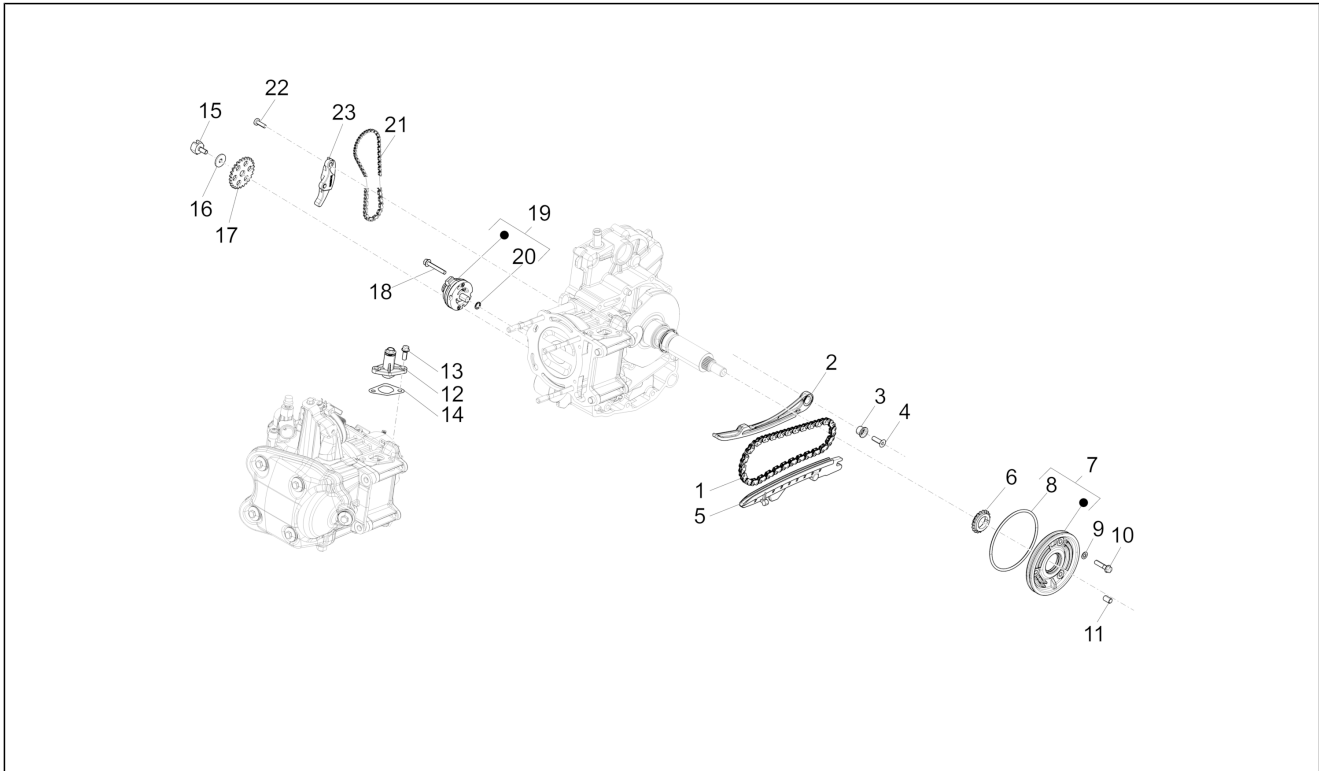

Group	Engine
Code	01.18
Description	Oil pump
Service	1

Pos.	Code	Description	Qty	Variants
1	82992R	Camshaft chain	1	
2	B015195	Chain tensioner rod	1	
3	825737	Spacer	1	
4	874037	Screw	1	
5	880645	Chain guide plate	1	
6	82782R	Timing chain pinion	1	
7	B0161755	Timing system cover cpl.	1	
8	B016176	Gasket	1	
9	879027	Plain washer	3	
10	B016777	Screw w/ flange M6x16	2	
11	277916	Locating dowel	3	
12	289919	Chain tensioner	1	
13	B016777	Screw w/ flange M6x16	2	
14	847928	Gasket	1	
15	878753	Special screw	1	
16	436695	Belleville spring $\varnothing 6,4 \times \varnothing 20 \times 2$	1	
17	B013970	Oil pump gear	1	
18	829593	Screw w/ flange M5x35	2	
19	83085R	Oil pump assembly	1	
20	871301	Snap ring	1	
21	831333	Oil pump chain	1	
22	873102	screw	2	
23	B015581	Chain tensioner sliding block	1