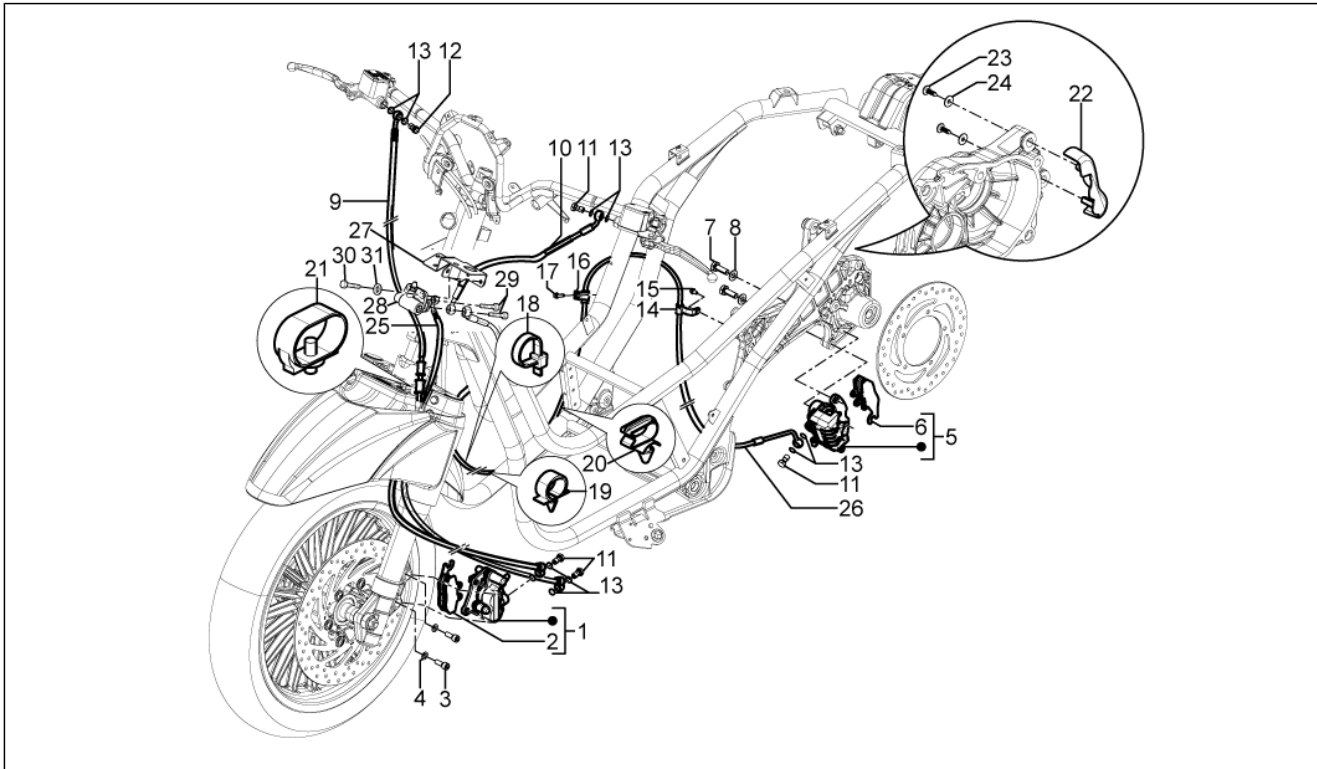

Group	Braking system - Transmissions
Code	05.01
Description	Brakes pipes - Calipers
Service	1

Pos.	Code	Description	Qty	Variants
1	CM085601	(Heng Tong) Left brake pin	1	
2	666935	(Heng Tong) Brake pads torque	1	
3	651297	Torx convex big end screw	2	
4	709047	Spring washer	2	
5	CM068312	(Heng Tong) Right brake pin	1	
6	665842	(Heng Tong) Brake pads torque	1	
7	665983	Hex screw	2	
8	012535	Washer	2	
9	666828	Front brake flexible piping	1	
10	666648	Brake pipe (master cil. L.H.-valve)	1	
11	265451	Oil pipe screw M10x18	3	
12	666294	Special screw	1	
13	127927	Gasket	8	
14	845978	Hose clamp	1	
15	969296	Screw w/ flange M6x10	1	
16	217280	Hose clamp	1	
17	B016777	Screw w/ flange M6x16	1	
18	257134	Lock-strap L=277	1	
19	231590	Elastic spring	1	
20	217280	Hose clamp	1	
21	666047	Hose clamp	2	
22	672204	Pin connection cover	1	
23	CM178601	Self tapping screw D4.2x16	1	
24	013763	Flat washer 4,2x12x1	1	
25	666649	Front flexible brake hose valve-pin	1	
26	666650	Brake piping (rear valve-pin)	1	
27	666940	Valve support clamp	1	
28	CM086101	Pressure adjusting valve	1