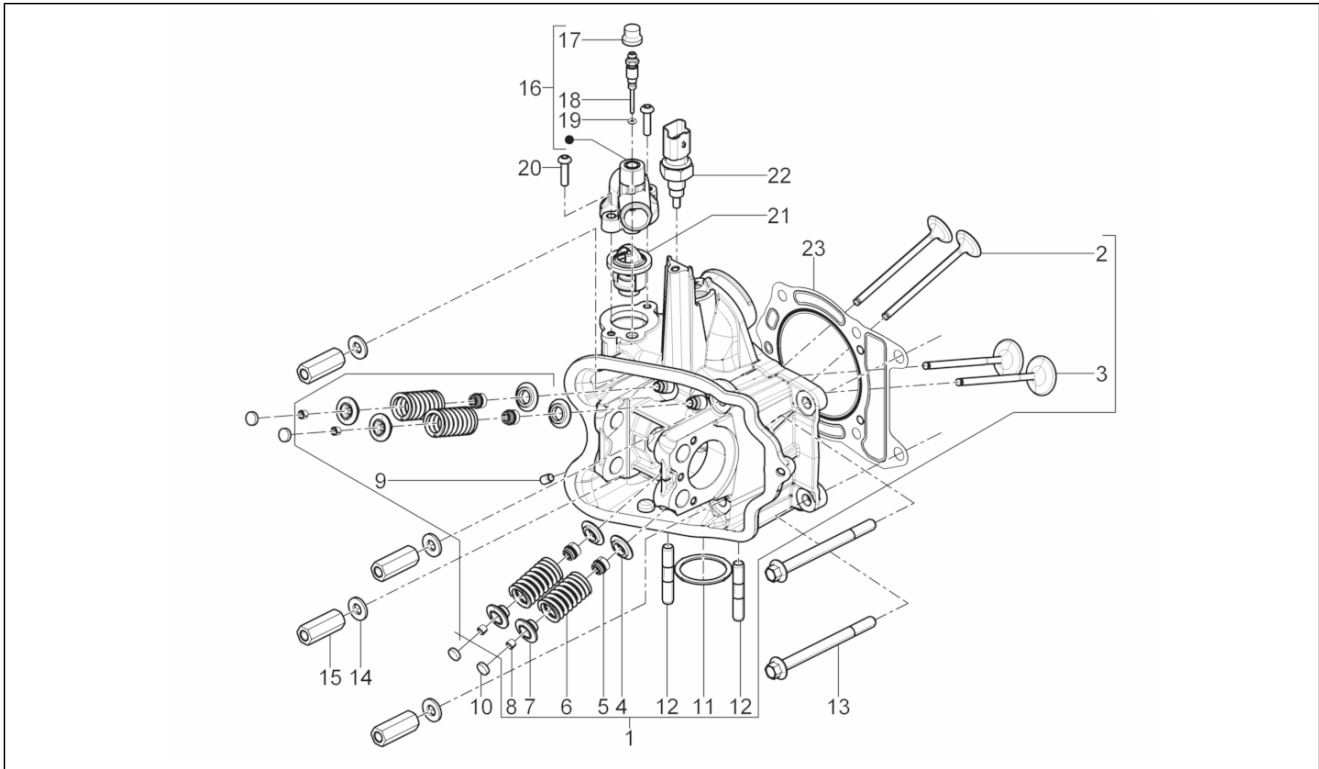

Group	Engine
Code	01.10
Description	Head unit - Valve
Service	1

Pos.	Code	Description	Qty	Variants
10	CM163220	Calibrated pad 3,35 mm	1	
10	CM163221	Calibrated pad 3,40 mm	1	
11	879662	Exhaust pipe gasket	1	
12	827018	Exhaust pipe stud bolt M8X3X46	2	
12	B017636	Exhaust pipe stud bolt	2	
13	845753	Hex socket screw M5x20	2	
14	B014079	Flat washer	4	
15	B013371	High hexagonal nut	4	
16	B013477	Thermostat cover	1	
17	063435	Bleed valve cap	1	
18	845605	Bleed screw	1	
19	297027	Gasket	1	
20	B013593	Screw w/ flange	2	
21	82831R	Thermostat	1	
22	640485	Temperature gauge	1	
23	B015183	Cylinder gasket/head	1