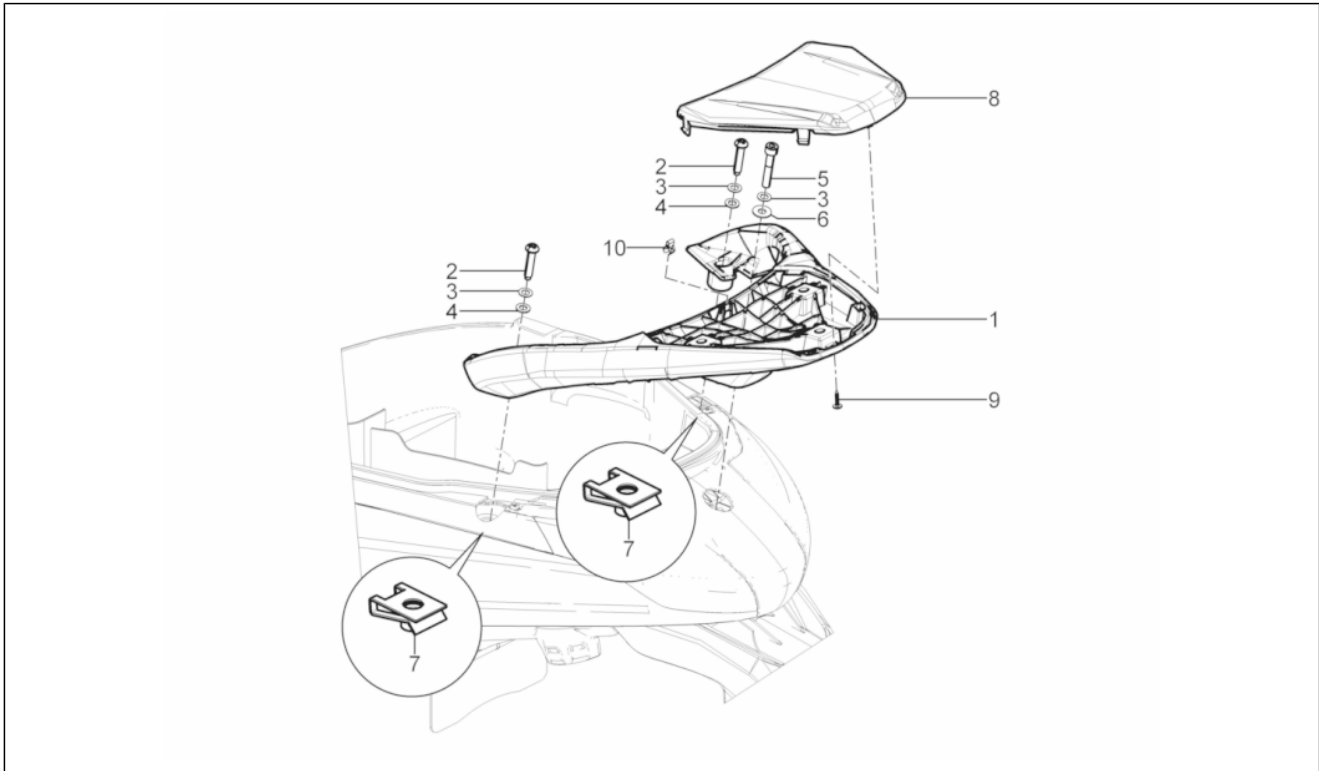

Group	Frame - Plastic parts - Coachwork
Code	02.44
Description	Rear luggage rack
Service	1

Pos.	Code	Description	Qty	Variants
				Vehicle colour:Midnight Blue[222/A] Vehicle colour:Grey[760/B] Vehicle colour:Metallized Red[849/A] Vehicle colour:BLACK[94] Vehicle colour:BLACK[94] Vehicle colour:White[544] Vehicle colour:White[544] Vehicle colour:White[595] Vehicle colour:White[595] Vehicle colour:White[595] Vehicle colour:White[595] Vehicle colour:Blue[257/A] Vehicle colour:Midnight Blue[222/A] Vehicle colour:Midnight Blue[222/A] Vehicle colour:Grey[760/B] Vehicle colour:Grey[760/B] Vehicle colour:Grey[760/B] Vehicle colour:Grey[760/B] Vehicle colour:BLACK[90/B] Vehicle colour:BLACK[90/B] Vehicle colour:BLACK[90/B] Vehicle colour:Matt Black[93/B] Vehicle colour:Matt Black[93/B] Vehicle colour:Metallized Red[849/A] Vehicle colour:Metallized Red[849/A]
9	CM178604	Self tapping screw	1	
10	D9004468091	Gripper clip	1