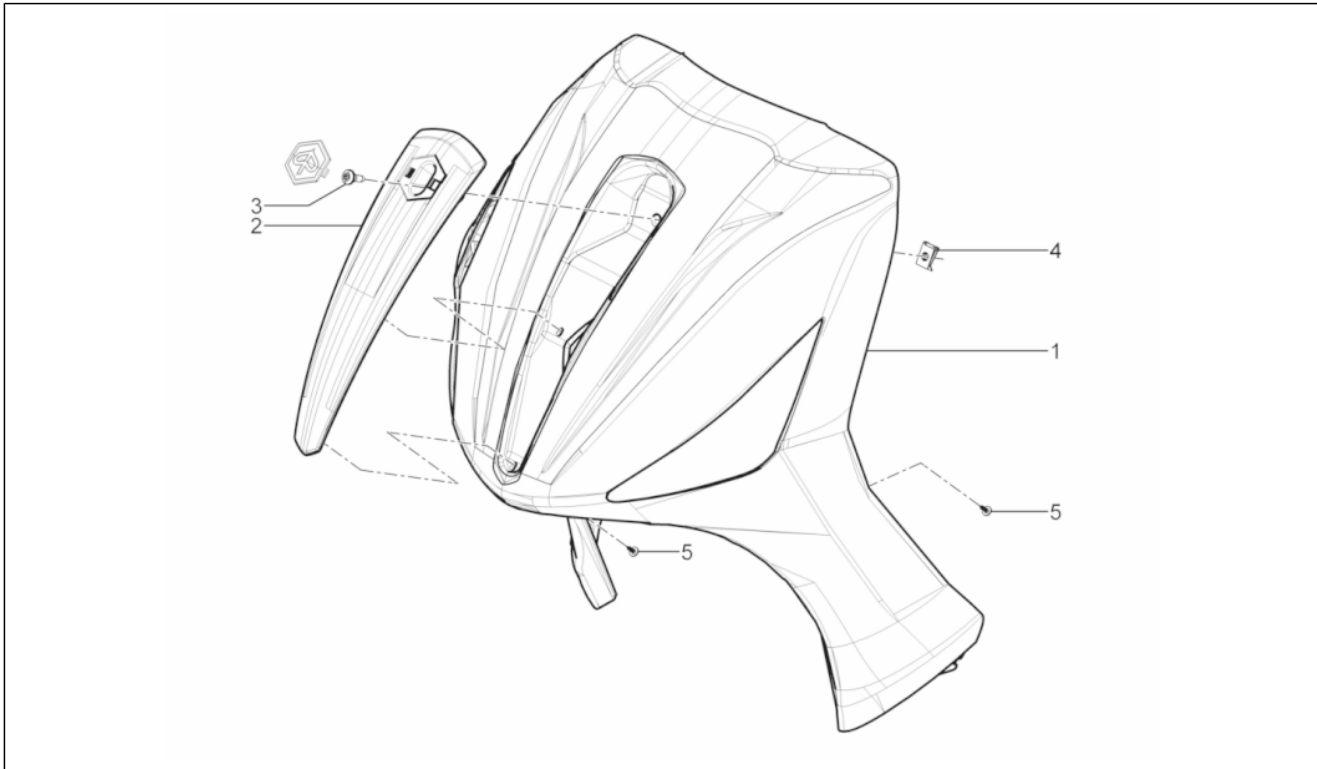

Group	Frame - Plastic parts - Coachwork
Code	02.26
Description	Front shield
Service	1

Pos.	Code	Description	Qty	Variants
1	656338	Front shield	1	
1	6563380090	Front shield	1	Vehicle colour:BLACK[94] Vehicle colour:BLACK[94] Vehicle colour:BLACK[94]
1	65633800BR	Front shield	1	Vehicle colour:White[544] Vehicle colour:White[544] Vehicle colour:White[544]
1	65633800BZ	Front shield	1	Vehicle colour:White[595] Vehicle colour:White[595] Vehicle colour:White[595]
1	65633800BZ	Front shield	1	Vehicle colour:White[595]
1	65633800DE	Front shield	1	Vehicle colour:Midnight Blue[222/A] Vehicle colour:Midnight Blue[222/A] Vehicle colour:Midnight Blue[222/A]
1	65633800DO	Front shield	1	Vehicle colour:Blue[257/A]
1	65633800H4	Front shield	1	Vehicle colour:Grey[760/B] Vehicle colour:Grey[760/B] Vehicle colour:Grey[760/B] Vehicle colour:Grey[760/B] Vehicle colour:Grey[760/B]
1	65633800NM	Front shield	1	Vehicle colour:BLACK[90/B] Vehicle colour:BLACK[90/B] Vehicle colour:BLACK[90/B]
1	65633800NO	Front shield	1	Vehicle colour:Matt Black[93/B] Vehicle colour:Matt Black[93/B]
1	65633800RR	Front shield	1	Vehicle colour:Metallized Red[849/A] Vehicle colour:Metallized Red[849/A] Vehicle colour:Metallized Red[849/A]
2	673722	Steering column cover	1	
3	CM179201	Metric screw M6x22	1	
4	254485	Spring plate M6	1	
5	297498	Self tapping screw M3,5x13	2