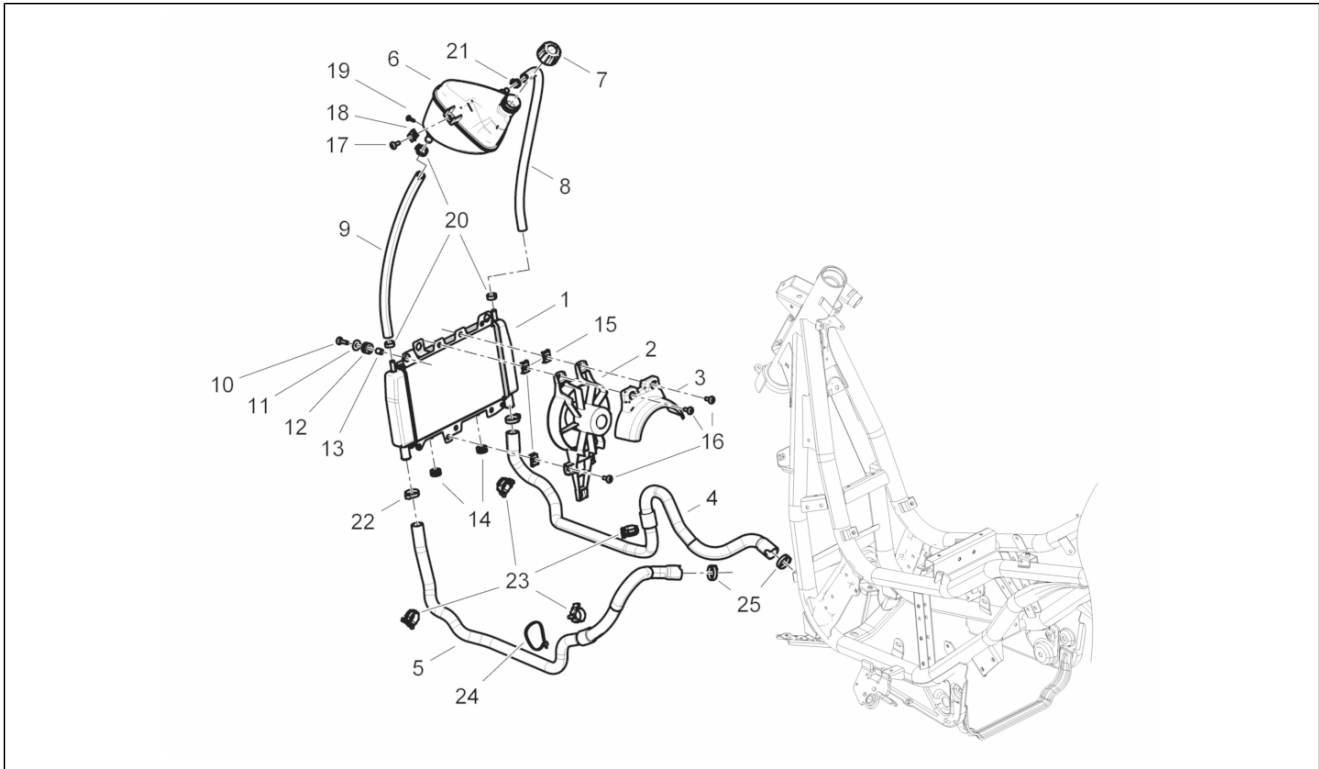

Group	Frame - Plastic parts - Coachwork
Code	02.55
Description	Cooling system
Service	1

Pos.	Code	Description	Qty	Variants
1	656528	Water cooler	1	
1	672995	Water cooler	1	
2	58211R	Electric fan assy.	1	
3	672464	Fan shroud	1	
4	673127	Pump-radiator pipe fitting	1	
4	674873	Pump-radiator pipe fitting	1	
5	673126	Radiator-head pipe fitting link	1	
5	674872	Radiator big end connection pipe	1	
6	656807	Coolant tank	1	
7	623673	Expansion tank plug	1	
8	CM007017	Cooler-tank return pipe	1	
9	CM007018	Water rad.feed pipe	1	
10	CM179305	screw M6x25	1	
11	013092	Washer d6,2x20x1	1	
12	351782	Upper rubber	1	
13	273288	Spacer	1	
14	258904	Lower rubber	2	
15	254485	Spring plate M6	3	
16	CM179305	screw M6x25	3	
17	CM179301	Screw M6x16	1	
18	254485	Spring plate M6	1	
19	CM180701	Self tapping screw D4x16	1	
20	CM001902	Hose clamp	3	
21	CM001904	Hose clamp	1	
22	CM001915	Hose clamp	2	
23	CM006914	Non return spring	4	
24	CM001917	Hose clamp	1	
25	CM001922	Hose clamp	2