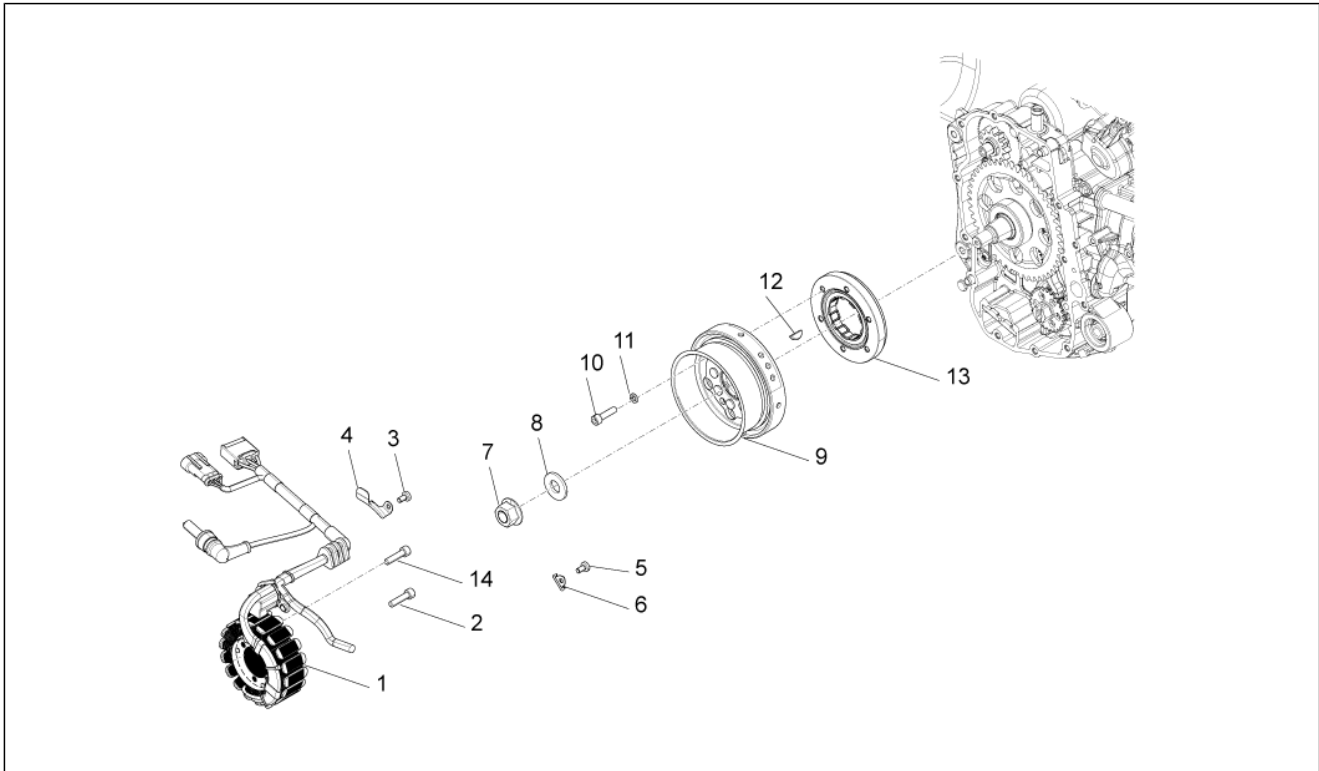

Group	Engine
Code	01.21
Description	Flywheel magneto
Service	1

Pos.	Code	Description	Qty	Variants
1	58281R	Stator	1	
2	018553	screw M6x25	3	
3	015935	TBCIC Screw M5x12	2	
4	877649	Plate	1	
5	018575	Screw M5x10	2	
6	880729	Plate	1	
7	827116	Nut M14x1,5	1	
8	825725	Flat washer 14.1x30x3	1	
9	642795	Rotor, assy.	1	
10	877289	Hex socket screw M6x24	6	
11	479515	Break washer	6	
12	000097	Transmission key	1	
13	8494905	Complete freewheel	1	
14	018575	Screw M5x10	2