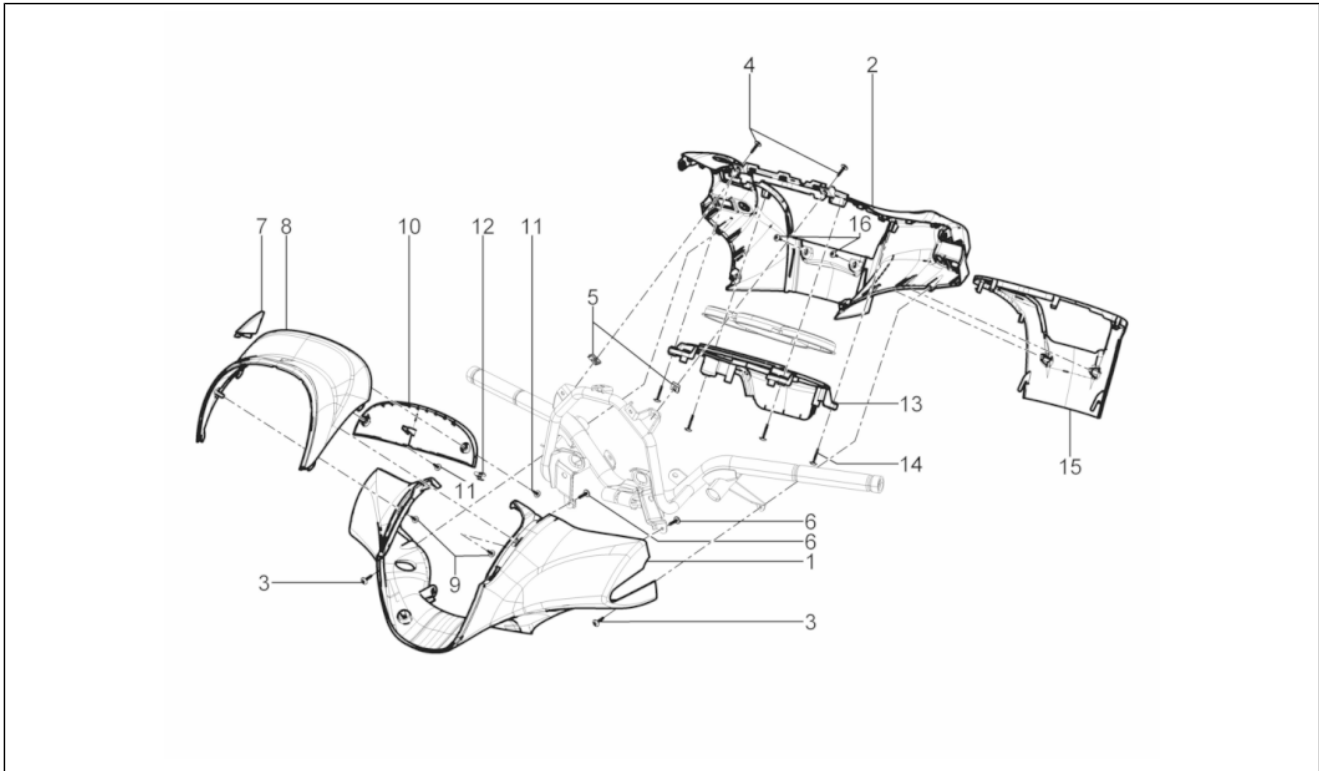

Group	Handlebars/Steering
Code	03.01
Description	Handlebars coverages
Service	1

Pos.	Code	Description	Qty	Variants
1	656464	Front handlebars cover	1	
1	6564640090	Front handlebars cover	1	Vehicle colour:BLACK[94] Vehicle colour:BLACK[94] Vehicle colour:BLACK[94]
1	65646400BR	Front handlebars cover	1	Vehicle colour:White[544] Vehicle colour:White[544] Vehicle colour:White[544]
1	65646400BU	Front handlebars cover	1	Vehicle colour:White[595] Vehicle colour:White[595]
1	65646400BZ	Front handlebars cover	1	Vehicle colour:White[595]
1	65646400DE	Front handlebars cover	1	Vehicle colour:Midnight Blue[222/A] Vehicle colour:Midnight Blue[222/A] Vehicle colour:Midnight Blue[222/A]
1	65646400DO	Front handlebars cover	1	Vehicle colour:Blue[257/A]
1	65646400H4	Front handlebars cover	1	Vehicle colour:Grey[760/B] Vehicle colour:Grey[760/B] Vehicle colour:Grey[760/B] Vehicle colour:Grey[760/B] Vehicle colour:Grey[760/B]
1	65646400NM	Front handlebars cover	1	Vehicle colour:BLACK[90/B] Vehicle colour:BLACK[90/B] Vehicle colour:BLACK[90/B]
1	65646400NO	Front handlebars cover	1	Vehicle colour:Matt Black[93/B] Vehicle colour:Matt Black[93/B]
1	65646400RR	Front handlebars cover	1	Vehicle colour:Metallized Red[849/A] Vehicle colour:Metallized Red[849/A] Vehicle colour:Metallized Red[849/A]
2	656465000C	Rear handlebars cover	1	Vehicle colour:White[544] Vehicle colour:Midnight Blue[222/A] Vehicle colour:Metallized Red[849/A] Vehicle colour:White[544] Vehicle colour:White[544] Vehicle colour:White[595] Vehicle colour:White[595]