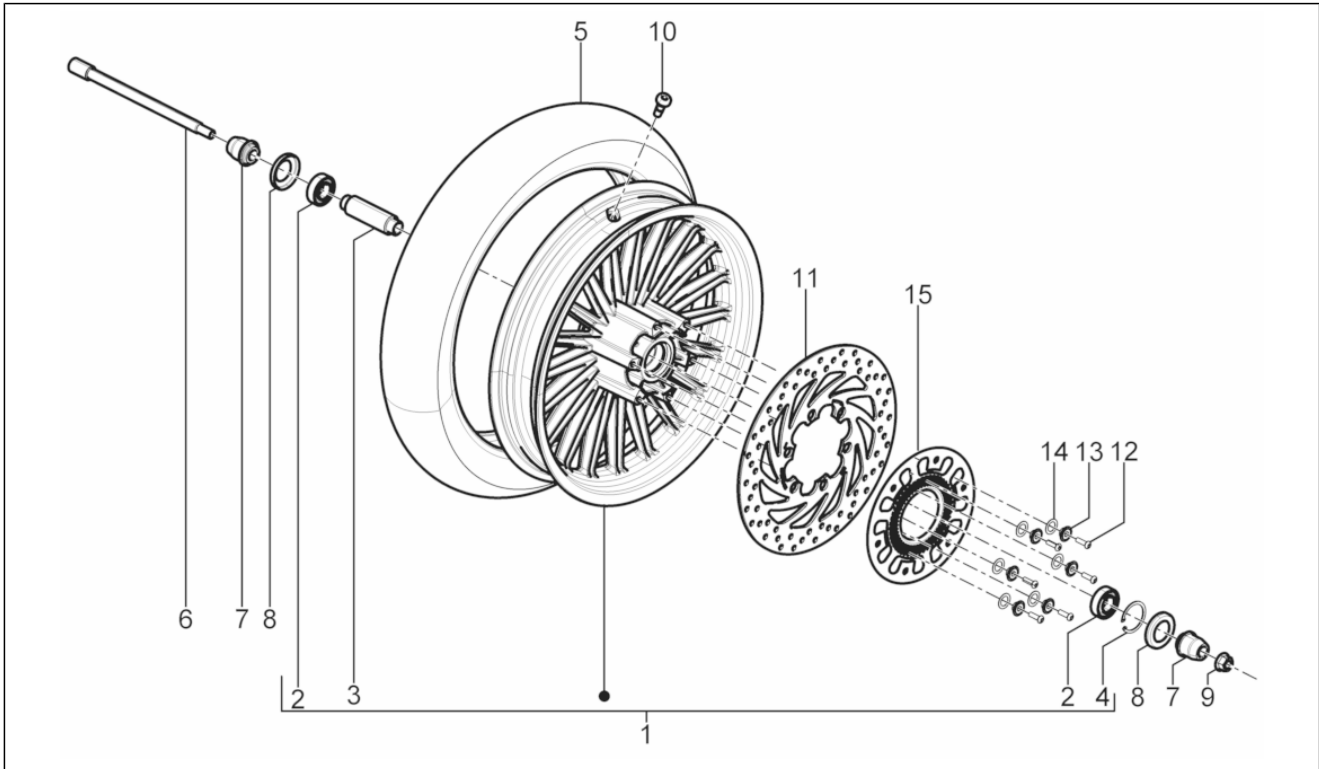

Group	Suspensions - Wheels
Code	04.11
Description	Front wheel
Service	1

Pos.	Code	Description	Qty	Variants
1	58622R	Front wheel complete	1	
2	564342	Bearing	2	
3	665832	Internal spacer	1	
4	006642	Circlip	1	
5	666327	Tyre (Michelin) 110/70-16"	1	
6	599102	Front wheel axle	1	
7	651269	External spacer	2	
8	649548	Cup	2	
9	271740	Nut M12	1	
10	597679	Tubeless valve	1	
11	58546R	Brake disc	1	
12	274370	Bolt	6	
13	651440	Bush	6	
14	851958	Belleville spring	6	
15	667040	Front ABS tone wheel	1