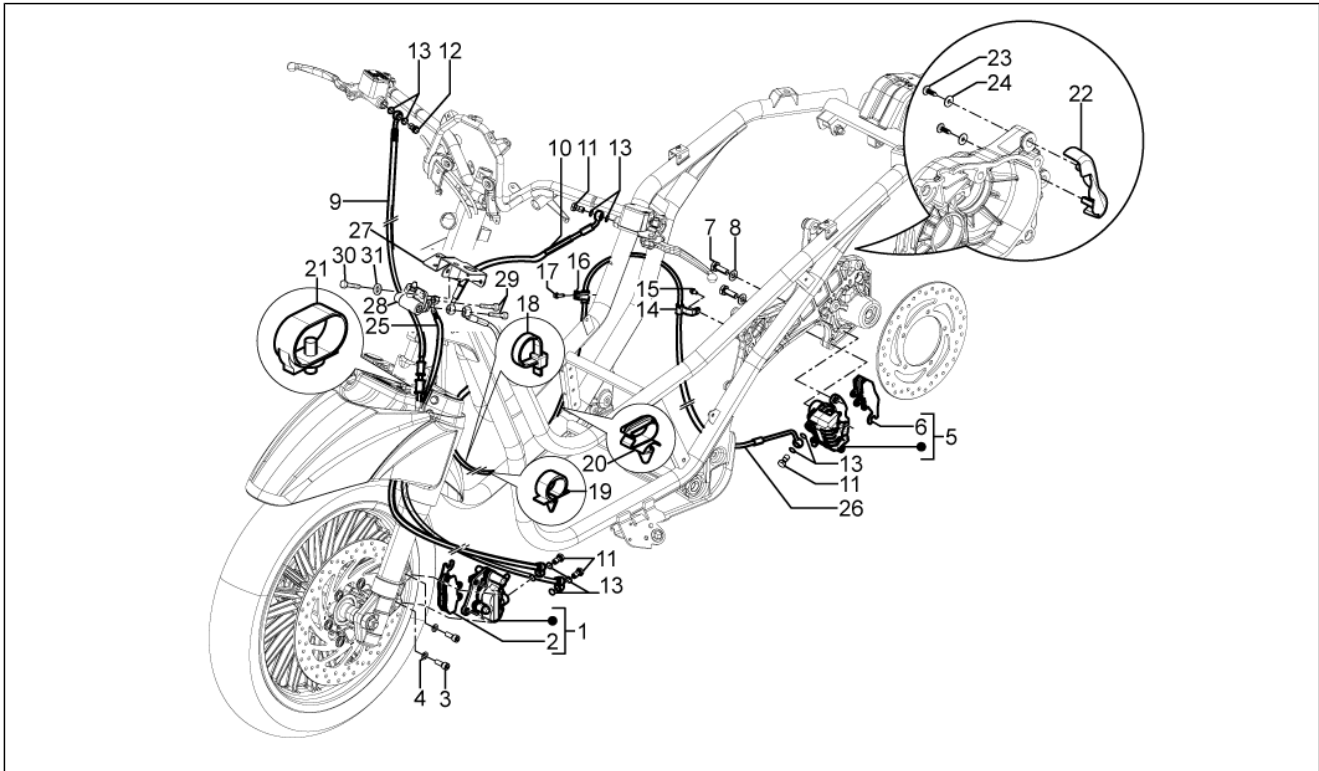

Group	Braking system - Transmissions
Code	05.01
Description	Brakes pipes - Calipers
Service	1

Pos.	Code	Description	Qty	Variants
29	597633	Oil pipe screw *	2	
30	709099	Hex socket screw M6x16	2	
31	006976	Spring washer 12x6,4x0,5	2