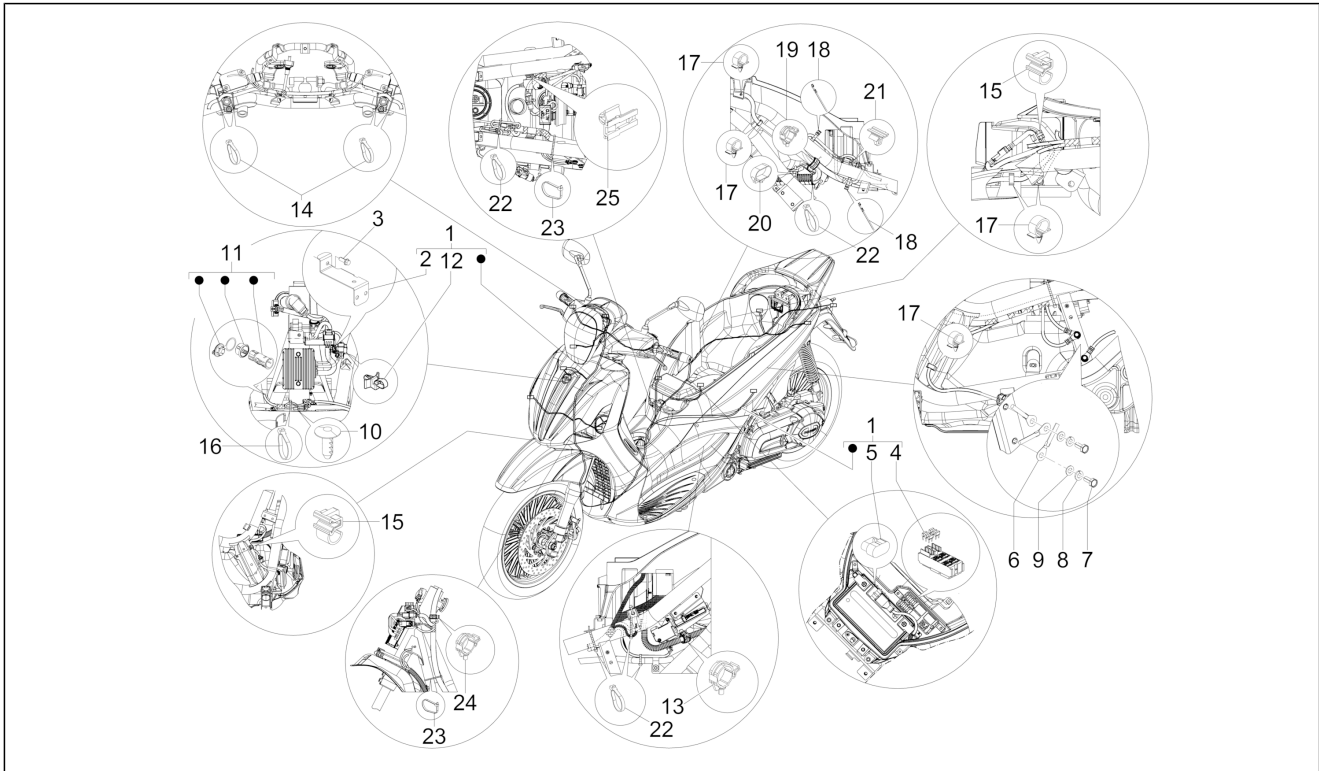

Group	Electrical system
Code	06.08
Description	Main cable harness
Service	1

Pos.	Code	Description	Qty	Variants
25	642552	Spring	1