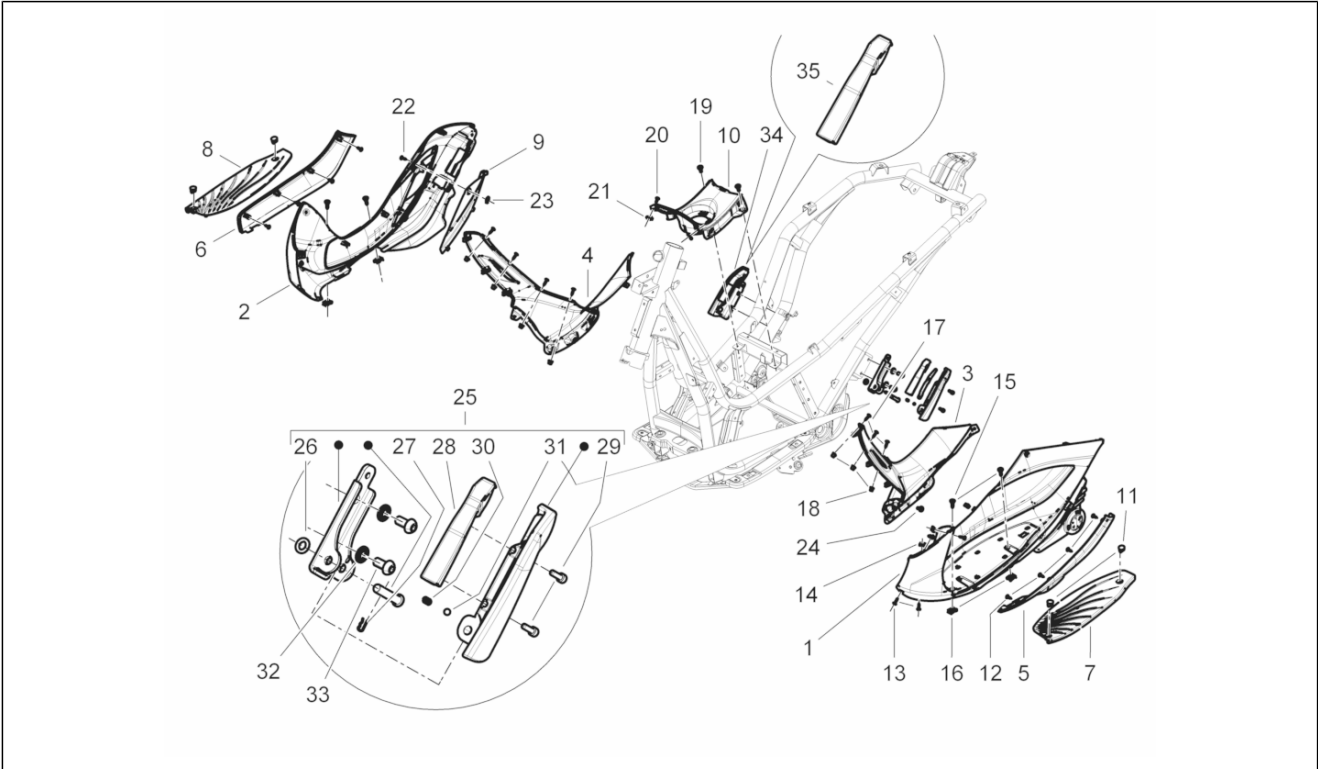

Group	Frame - Plastic parts - Coachwork
Code	02.31
Description	Central cover - Footrests
Service	1

Pos.	Code	Description	Qty	Variants
35	656994	RH rear footrests rubber	1