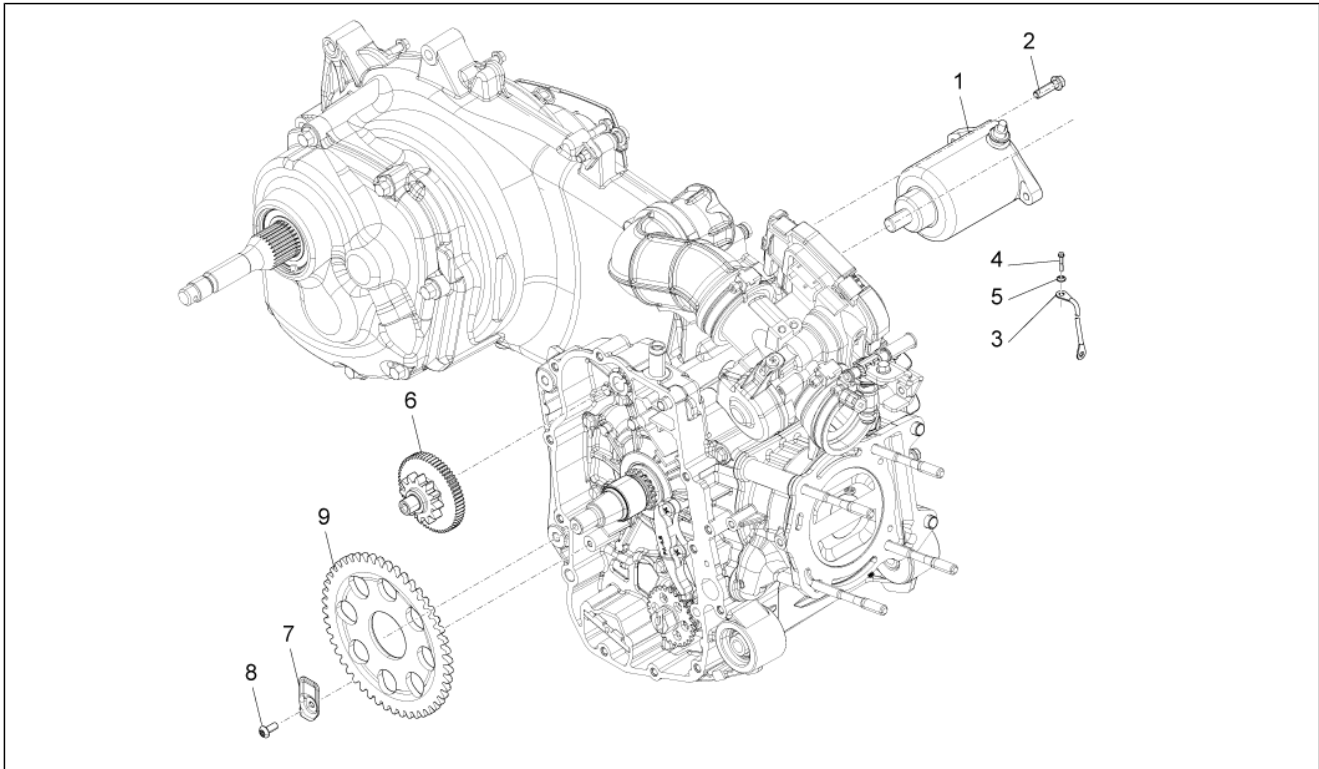

Group	Engine
Code	01.20
Description	Stater - Electric starter
Service	1

Pos.	Code	Description	Qty	Variants
1	58222R	Starter motor	1	
2	B016774	Screw w/ flange M6x25	2	
3	642545	Starter cable	1	
4	484123	Screw w/ flange	1	
5	224664	Washer 5,2X15X1,5	1	
6	877886	Electric starter gear	1	
7	833011	Plate	1	
8	B014598	Torx Screw M5x12	1	
9	82737R	Starter motor gear	1