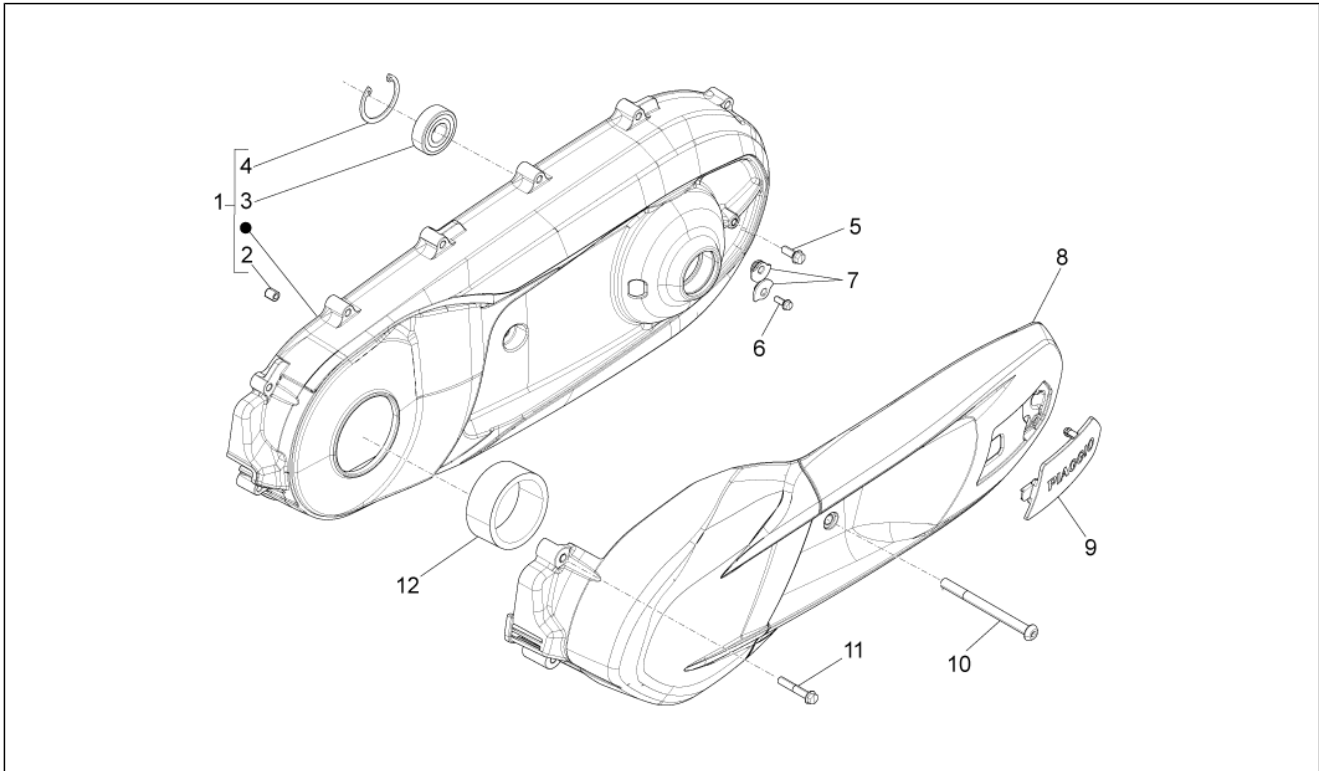

Group	Engine
Code	01.15
Description	Crankcase cover - Crankcase cooling
Service	1

Pos.	Code	Description	Qty	Variants
1	B0159005	Complete transmission cover	1	
2	277916	Locating dowel	2	
3	840277	Radial bearing	1	
4	825667	Circlip	1	
5	B016792	Screw w/ flange M6x30	11	
6	434541	Screw w/ flange M6x16	1	
7	871458	Retainer buffer	3	
8	B014520	Cover engine assy, insulator	1	
9	B014085	Cover with logo	1	
10	B014475	Hex socket screw	1	
11	414838	screw M6x35	2	
12	880148	Filtering element	1