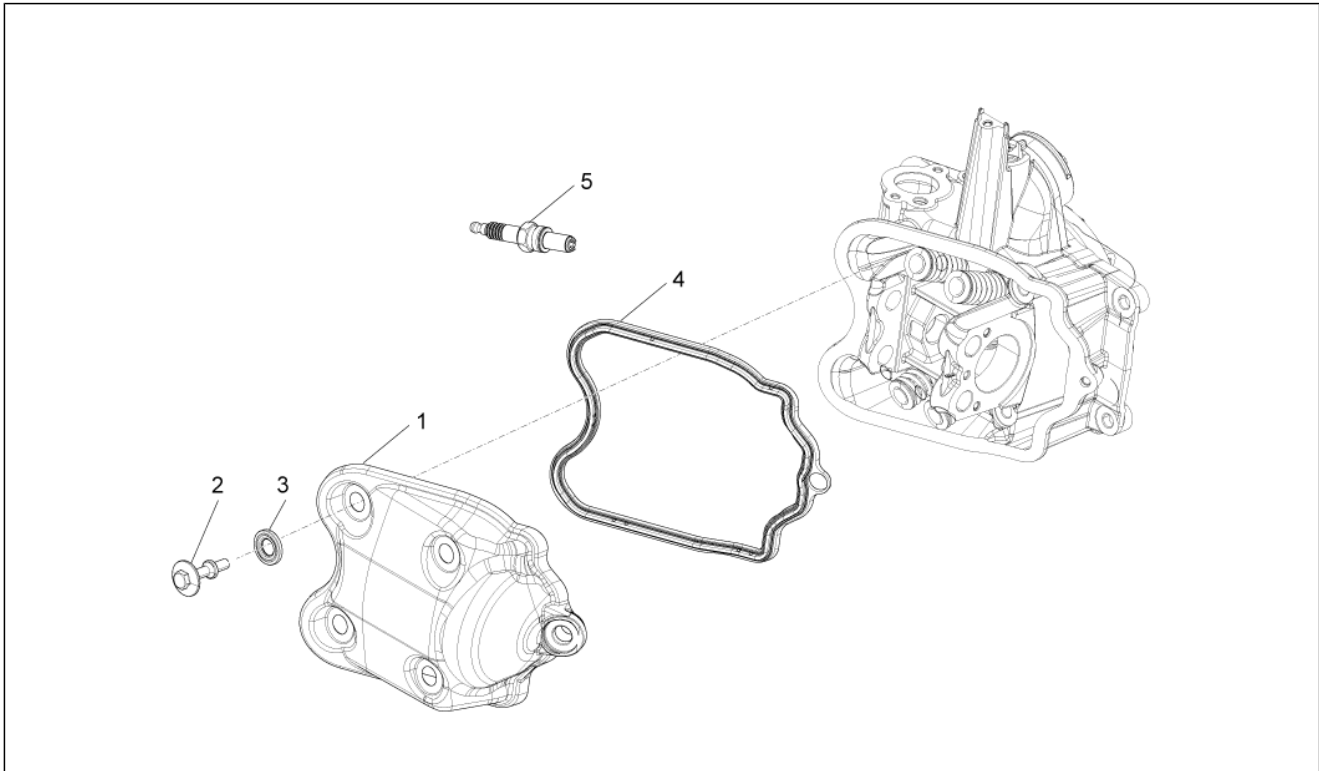

Group	Engine
Code	01.12
Description	Cylinder head cover
Service	1

Pos.	Code	Description	Qty	Variants
1	1A000852	Head cover	1	
1	880661	Head cover	1	
2	872635	Special screw	5	
3	830249	Damper drift	5	
4	880662	Head cover gasket	1	
5	639687	Spark plug CR8EKB	1	
5	829981	Spark plug NGK R CR7EKB	1