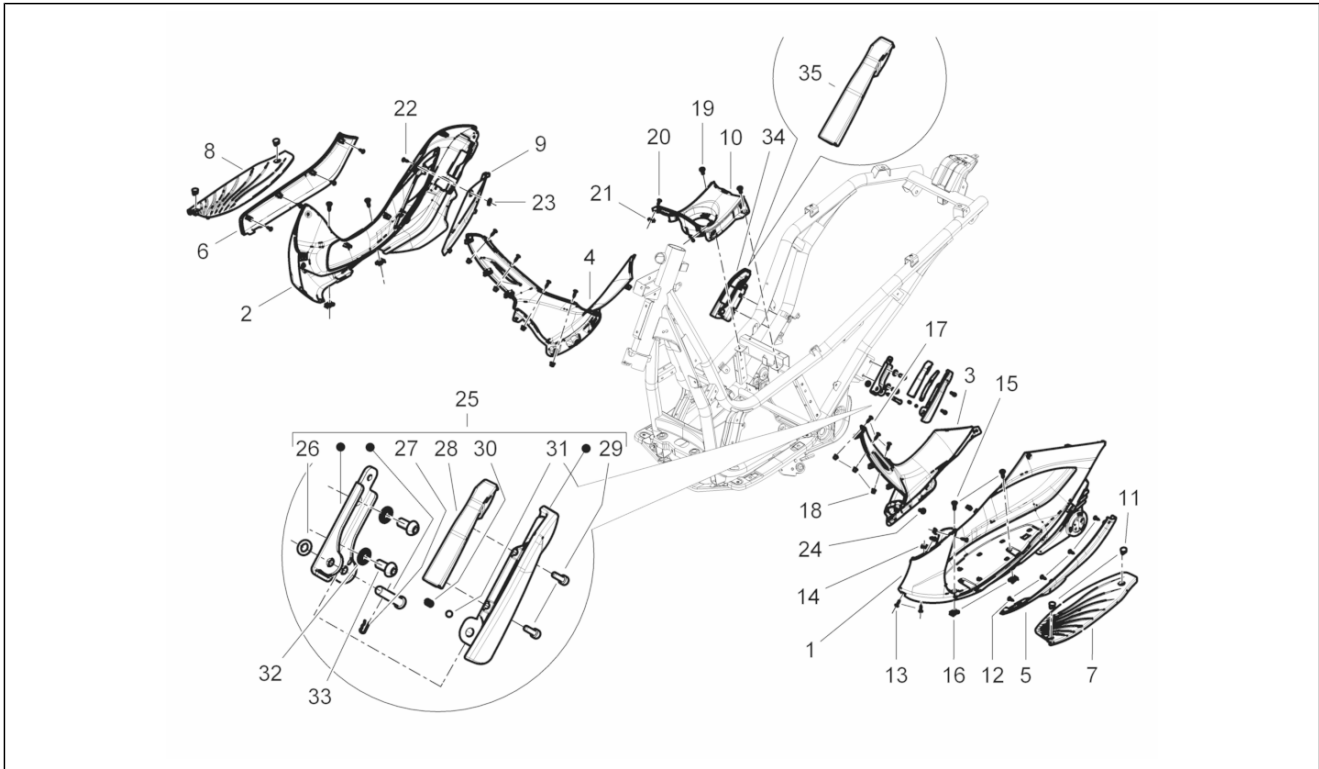

Group	Frame - Plastic parts - Coachwork
Code	02.31
Description	Central cover - Footrests
Service	1

Pos.	Code	Description	Qty	Variants
				Vehicle colour:White[595] Vehicle colour:Blue[257/A] Vehicle colour:Midnight Blue[222/A] Vehicle colour:Midnight Blue[222/A] Vehicle colour:Grey[760/B] Vehicle colour:Grey[760/B] Vehicle colour:Grey[760/B] Vehicle colour:Grey[760/B] Vehicle colour:BLACK[90/B] Vehicle colour:BLACK[90/B] Vehicle colour:BLACK[90/B] Vehicle colour:Matt Black[93/B] Vehicle colour:Matt Black[93/B] Vehicle colour:Metallized Red[849/A] Vehicle colour:Metallized Red[849/A]
3	656344	Left central cover	1	
3	65634400H3	Left central cover	1	Vehicle colour:BLACK[94] Vehicle colour:White[544] Vehicle colour:Midnight Blue[222/A] Vehicle colour:Grey[760/B] Vehicle colour:Metallized Red[849/A] Vehicle colour:BLACK[94] Vehicle colour:BLACK[94] Vehicle colour:White[544] Vehicle colour:White[544] Vehicle colour:White[595] Vehicle colour:White[595] Vehicle colour:White[595] Vehicle colour:Blue[257/A] Vehicle colour:Midnight Blue[222/A] Vehicle colour:Midnight Blue[222/A] Vehicle colour:Grey[760/B] Vehicle colour:Grey[760/B] Vehicle colour:Grey[760/B] Vehicle colour:Grey[760/B] Vehicle colour:BLACK[90/B] Vehicle colour:BLACK[90/B]