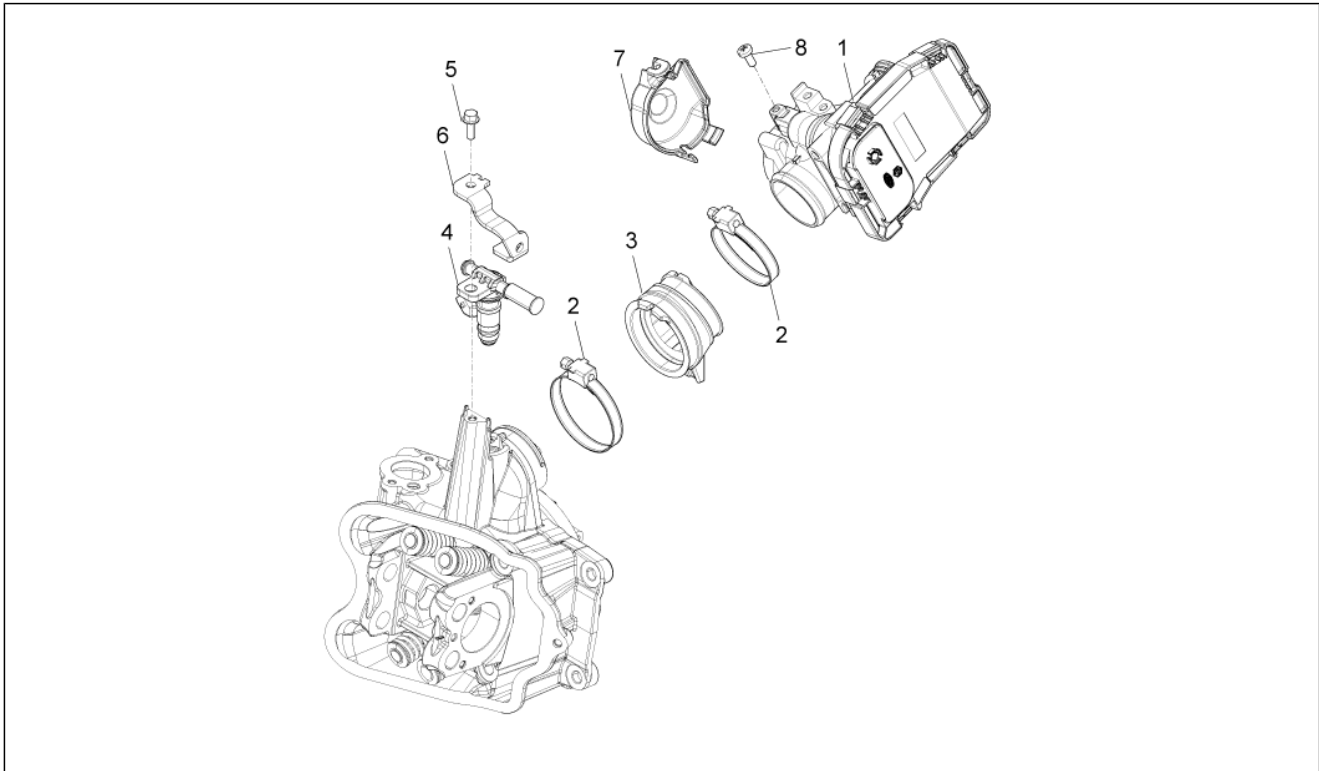

<b>Group</b>	Engine
<b>Code</b>	01.36
<b>Description</b>	Throttle body - Injector - Union pipe
<b>Service</b>	1

Pos.	Code	Description	Qty	Variants
1	CM0852095	Throttle body with E.C.U.	1	
2	880985	Fastening clamp	2	
3	880460	Big end sleeve / throttle body	1	
4	8720235	Complete injector	1	
5	B013855	Screw w/ flange	1	
6	B015066	Plate	1	
7	B014403	Pulley protection cover	1	
8	018623	Self-tapping screw	1	