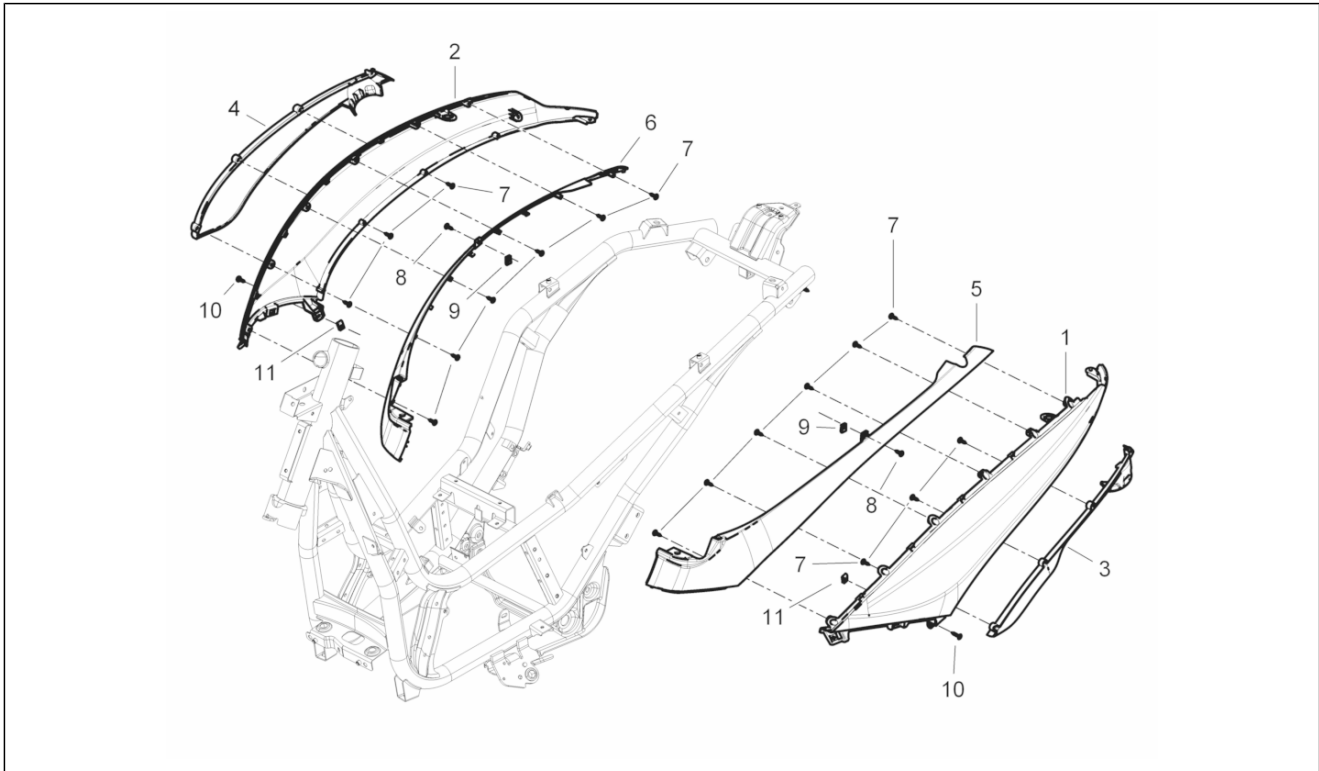

Group	Frame - Plastic parts - Coachwork
Code	02.32
Description	Side cover - Spoiler
Service	1

Pos.	Code	Description	Qty	Variants
1	656353	Rear body side L.H.	1	
1	6563530090	Rear body side l.h.	1	Vehicle colour:BLACK[94] Vehicle colour:BLACK[94] Vehicle colour:BLACK[94]
1	65635300BR	Rear body side l.h.	1	Vehicle colour:White[544] Vehicle colour:White[544] Vehicle colour:White[544]
1	65635300BZ	Rear body side l.h.	1	Vehicle colour:White[595] Vehicle colour:White[595] Vehicle colour:White[595]
1	65635300DE	Rear body side l.h.	1	Vehicle colour:Midnight Blue[222/A] Vehicle colour:Midnight Blue[222/A] Vehicle colour:Midnight Blue[222/A]
1	65635300DO	Rear body side l.h.	1	Vehicle colour:Blue[257/A]
1	65635300H4	Rear body side l.h.	1	Vehicle colour:Grey[760/B] Vehicle colour:Grey[760/B] Vehicle colour:Grey[760/B] Vehicle colour:Grey[760/B] Vehicle colour:Grey[760/B]
1	65635300NM	Rear body side l.h.	1	Vehicle colour:BLACK[90/B] Vehicle colour:BLACK[90/B] Vehicle colour:BLACK[90/B]
1	65635300NO	Rear body side l.h.	1	Vehicle colour:Matt Black[93/B] Vehicle colour:Matt Black[93/B]
1	65635300RR	Rear body side l.h.	1	Vehicle colour:Metallized Red[849/A] Vehicle colour:Metallized Red[849/A] Vehicle colour:Metallized Red[849/A]
2	656354	Rear body side r.h.	1	
2	6563540090	Rear body side r.h.	1	Vehicle colour:BLACK[94] Vehicle colour:BLACK[94] Vehicle colour:BLACK[94]
2	65635400BR	Rear body side r.h.	1	Vehicle colour:White[544] Vehicle colour:White[544]