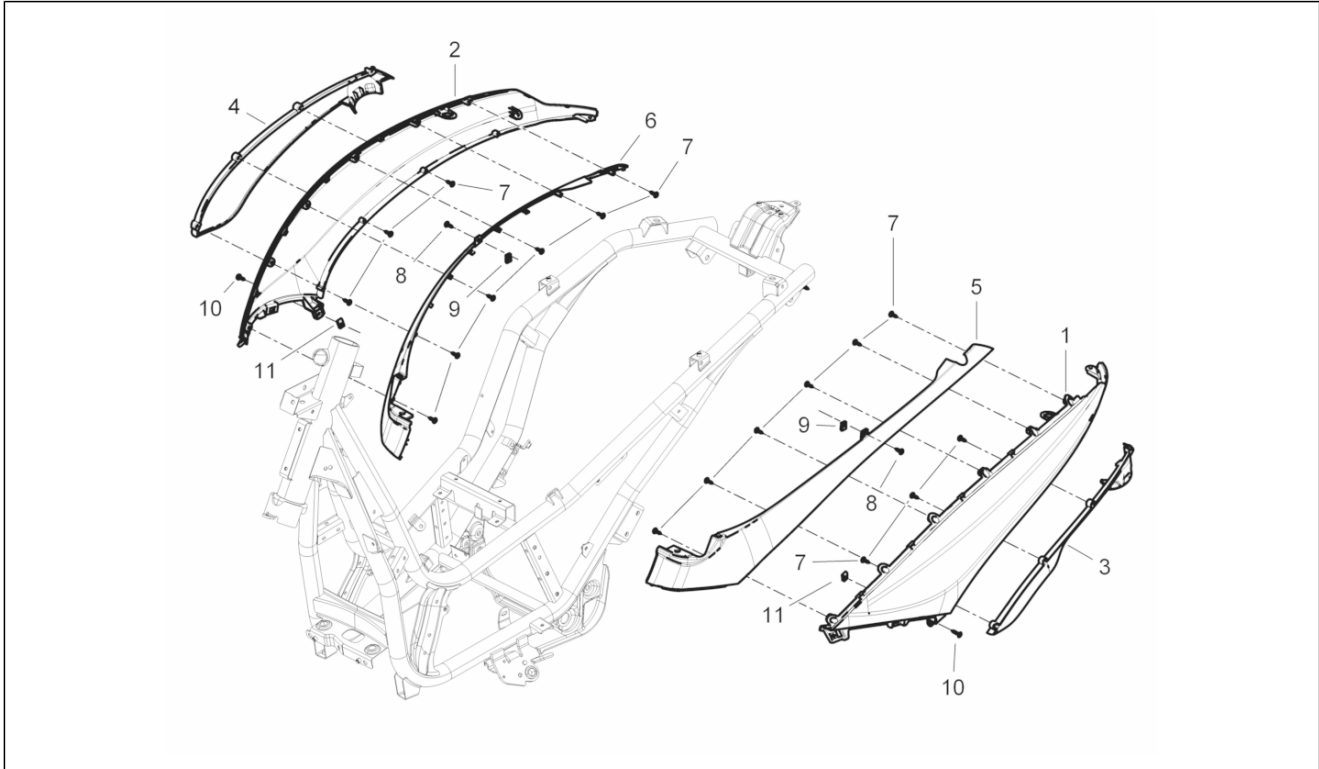

Group	Frame - Plastic parts - Coachwork
Code	02.32
Description	Side cover - Spoiler
Service	1

Pos.	Code	Description	Qty	Variants
				Vehicle colour:White[544] Vehicle colour:White[544] Vehicle colour:White[595] Vehicle colour:White[595] Vehicle colour:White[595] Vehicle colour:Blue[257/A] Vehicle colour:Midnight Blue[222/A] Vehicle colour:Midnight Blue[222/A] Vehicle colour:Grey[760/B] Vehicle colour:Grey[760/B] Vehicle colour:Grey[760/B] Vehicle colour:Grey[760/B] Vehicle colour:BLACK[90/B] Vehicle colour:BLACK[90/B] Vehicle colour:BLACK[90/B] Vehicle colour:Matt Black[93/B] Vehicle colour:Matt Black[93/B] Vehicle colour:Metallized Red[849/A] Vehicle colour:Metallized Red[849/A]
7	CM180701	Self tapping screw D4x16	18	
8	CM180701	Self tapping screw D4x16	2	
9	CM017410	Spring plate	2	
10	CM178604	Self tapping screw	2	
11	CM017410	Spring plate	2