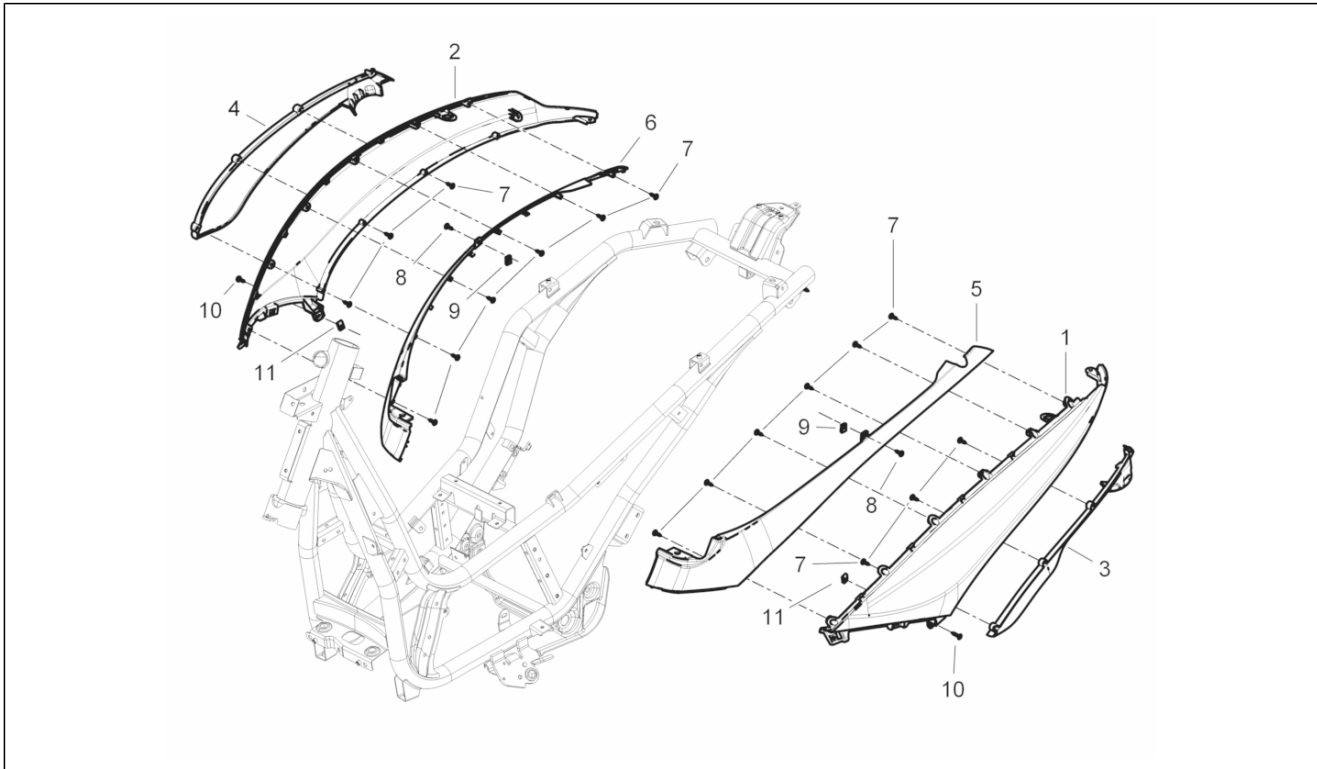

Group	Frame - Plastic parts - Coachwork
Code	02.32
Description	Side cover - Spoiler
Service	1

Pos.	Code	Description	Qty	Variants
6	65635600EU	RH side panel upper	1	Vehicle colour:566 - Pearl White[566] Version:RST version[RST] Vehicle colour:Orion Grey[713/B] Version:RST version[RST] Vehicle colour:Black metallic[91/B] Version:RST version[RST] Vehicle colour:Pearl Brown[126/A] Version:RST version[RST] Vehicle colour:Blue metallic[257/A] Version:RST version[RST] Vehicle colour:222/A - BLUE MIDNIGHT[222/A] Version:RST version[RST] Vehicle colour:579 - Perseus Bronze[579] Version:RST version[RST] Vehicle colour:Brown[120/A] Version:RST version[RST] Vehicle colour:849/A - Antares Red[849/A] Version:RST version[RST] Vehicle colour:98/A - Cosmo Black[98/A] Version:RST version[RST] Vehicle colour:Blue metallic[257/A] Version:RST version[RST] Vehicle colour:566 - Pearl White[566] Version:RST version[RST]
6	65635600NM	RH side panel upper	1	Vehicle colour:Matt grey[773/B] Version:Sport version[S] Vehicle colour:Matt Black[93/B] Version:Sport version[S] Vehicle colour:Polished pastel white[595] Version:Sport version[S]
7	CM180701	Self tapping screw D4x16	18	
8	CM178604	Self tapping screw	2	
9	CM017410	Spring plate	2	
10	CM178604	Self tapping screw	2	
11	CM017410	Spring plate	2