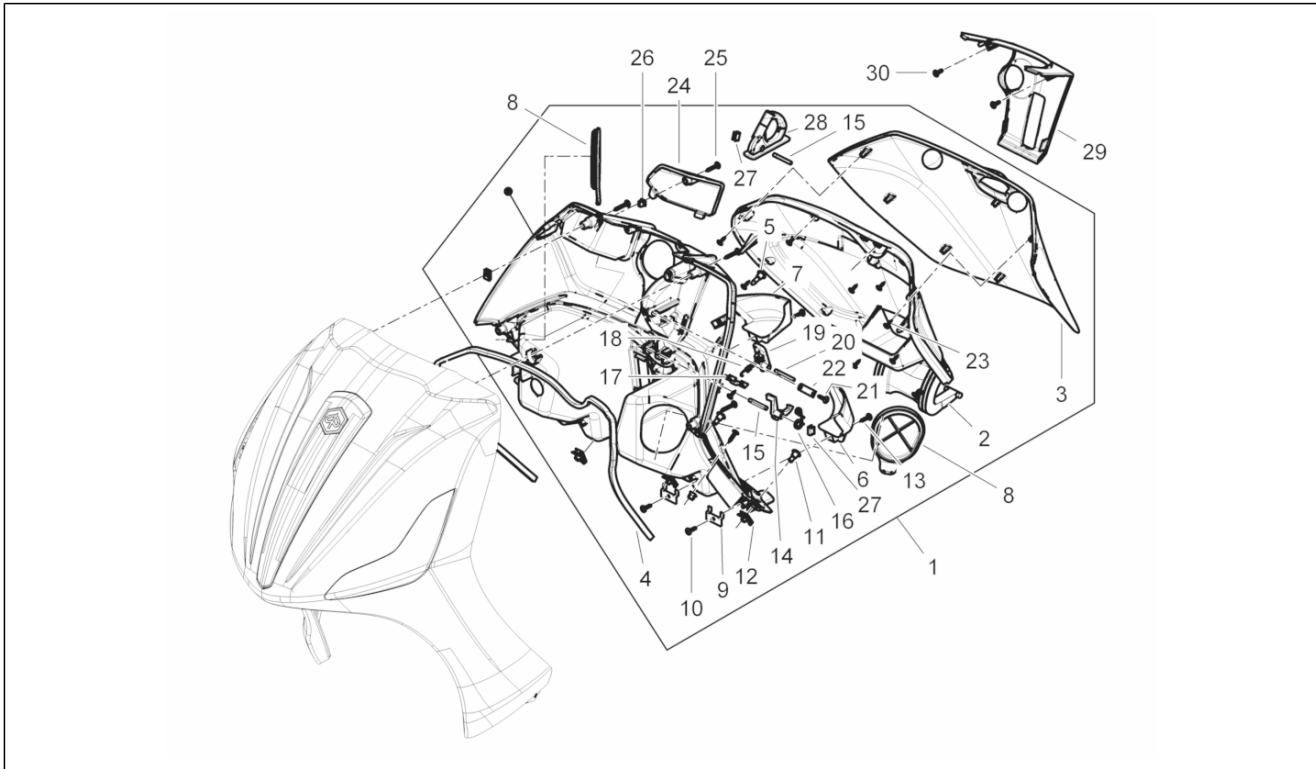

Group	Frame - Plastic parts - Coachwork
Code	02.30
Description	Front glove-box - Knee-guard panel
Service	1

Pos.	Code	Description	Qty	Variants
				Version:RST version[RST] Vehicle colour:98/A - Cosmo Black[98/A] Version:RST version[RST] Vehicle colour:566 - Pearl White[566] Version:RST version[RST]
8	657135	Plastic plug	2	
9	257614	Square	2	
10	270793	TBCIC Screw 3,8x16	3	
11	CM179202	screw	2	
12	254485	Spring plate M6	4	
13	CM179101	Self-tapping screw	2	
14	575607	Pawl	1	
15	575021	Pin	2	
16	577005	Spring	1	
17	252420	Square	1	
18	577399	Spring	1	
19	577861	Lever	1	
20	577400	Pin	1	
21	270793	TBCIC Screw 3,8x16	3	
22	464620	Spring	1	
23	297498	Self tapping screw M3,5x13	13	
24	656831000C	Coolant insp. door	1	Vehicle colour:Blue metallic[257/A] Version:RST version[RST] Vehicle colour:Pearl Brown[126/A] Version:RST version[RST] Vehicle colour:Matt grey[773/B] Version:Sport version[S] Vehicle colour:Matt Black[93/B] Version:Sport version[S] Vehicle colour:222/A - BLUE MIDNIGHT[222/A] Version:RST version[RST] Vehicle colour:Orion Grey[713/B]