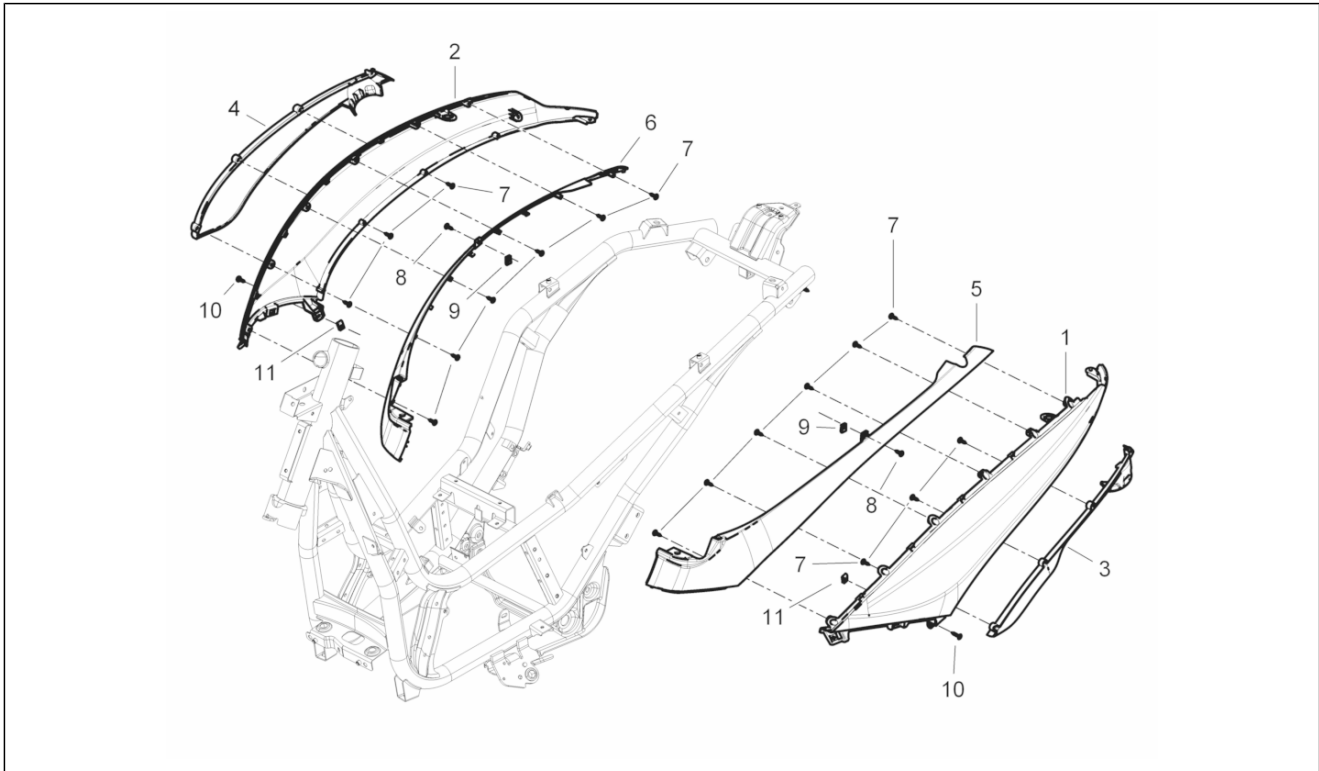

Group	Frame - Plastic parts - Coachwork
Code	02.32
Description	Side cover - Spoiler
Service	1

Pos.	Code	Description	Qty	Variants
				Version:RST version[RST] Vehicle colour:579 - Perseus Bronze[579] Version:RST version[RST] Vehicle colour:Brown[120/A] Version:RST version[RST] Vehicle colour:849/A - Antares Red[849/A] Version:RST version[RST] Vehicle colour:98/A - Cosmo Black[98/A] Version:RST version[RST]
3	672615000C	Lower side panel l.h.	1	Vehicle colour:566 - Pearl White[566] Version:RST version[RST] Vehicle colour:222/A - BLUE MIDNIGHT[222/A] Version:RST version[RST] Vehicle colour:Blue metallic[257/A] Version:RST version[RST] Vehicle colour:Orion Grey[713/B] Version:RST version[RST] Vehicle colour:579 - Perseus Bronze[579] Version:RST version[RST] Vehicle colour:Matt grey[773/B] Version:Sport version[S] Vehicle colour:Brown[120/A] Version:RST version[RST] Vehicle colour:Pearl Brown[126/A] Version:RST version[RST] Vehicle colour:Matt Black[93/B] Version:Sport version[S] Vehicle colour:Black metallic[91/B] Version:RST version[RST] Vehicle colour:849/A - Antares Red[849/A] Version:RST version[RST] Vehicle colour:98/A - Cosmo Black[98/A] Version:RST version[RST] Vehicle colour:Blue metallic[257/A] Version:RST version[RST] Vehicle colour:566 - Pearl White[566] Version:RST version[RST]