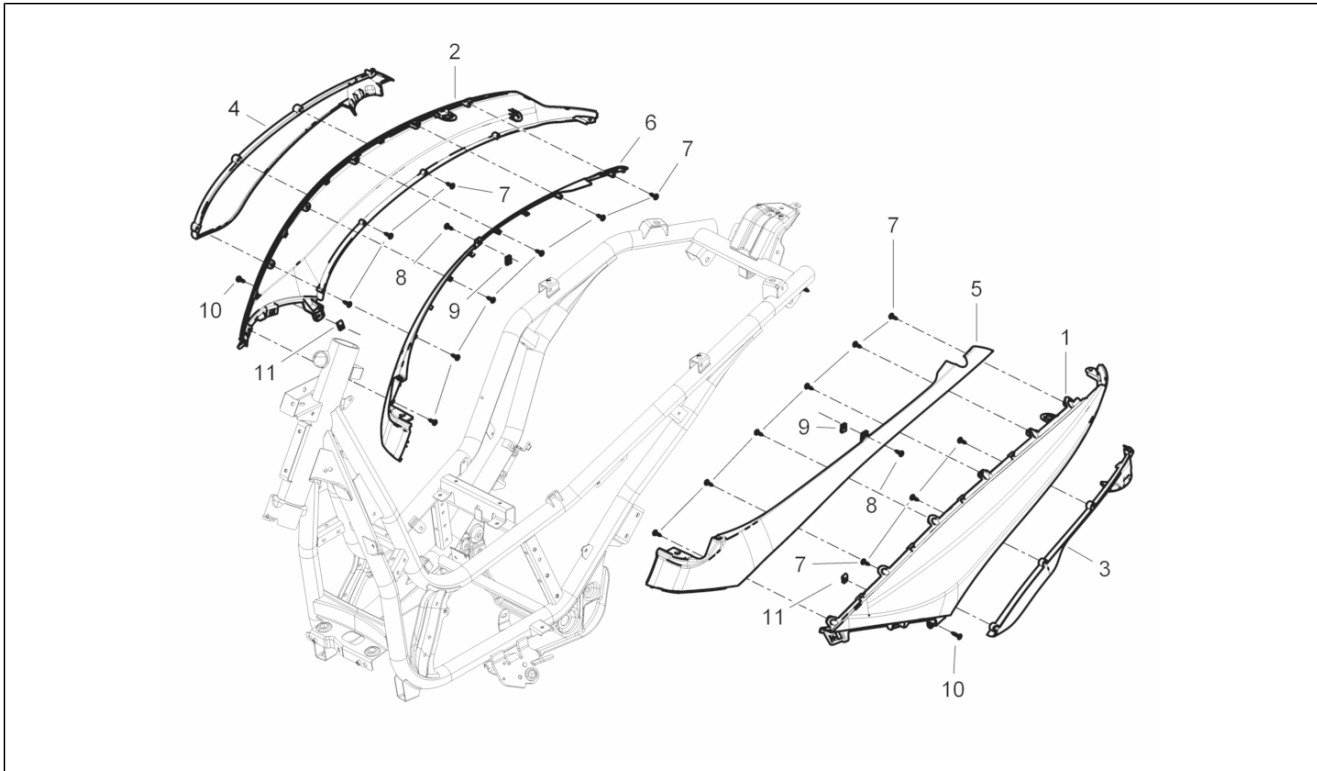

Group	Frame - Plastic parts - Coachwork
Code	02.32
Description	Side cover - Spoiler
Service	1

Pos.	Code	Description	Qty	Variants
1	656353	Rear body side L.H.	1	
1	65635300BT	Rear body side l.h.	1	Vehicle colour:566 - Pearl White[566] Version:RST version[RST] Vehicle colour:566 - Pearl White[566] Version:RST version[RST]
1	65635300BU	Rear body side l.h.	1	Vehicle colour:Polished pastel white[595] Version:Sport version[S]
1	65635300DE	Rear body side l.h.	1	Vehicle colour:222/A - BLUE MIDNIGHT[222/A] Version:RST version[RST]
1	65635300DO	Rear body side l.h.	1	Vehicle colour:Blue metallic[257/A] Version:RST version[RST] Vehicle colour:Blue metallic[257/A] Version:RST version[RST]
1	65635300EV	Rear body side l.h.	1	Vehicle colour:Orion Grey[713/B] Version:RST version[RST]
1	65635300GV	Rear body side l.h.	1	Vehicle colour:579 - Perseus Bronze[579] Version:RST version[RST]
1	65635300HC	Rear body side l.h.	1	Vehicle colour:Matt grey[773/B] Version:Sport version[S]
1	65635300M8	Rear body side l.h.	1	Vehicle colour:Brown[120/A] Version:RST version[RST]
1	65635300MC	Rear body side l.h.	1	Vehicle colour:Pearl Brown[126/A] Version:RST version[RST]
1	65635300NN	Rear body side l.h.	1	Vehicle colour:Black metallic[91/B] Version:RST version[RST]
1	65635300NO	Rear body side l.h.	1	Vehicle colour:Matt Black[93/B] Version:Sport version[S]
1	65635300RR	Rear body side l.h.	1	Vehicle colour:849/A - Antares Red[849/A] Version:RST version[RST]
1	65635300XN2	Rear body side l.h.	1	Vehicle colour:98/A - Cosmo Black[98/A] Version:RST version[RST]
2	656354	Rear body side r.h.	1