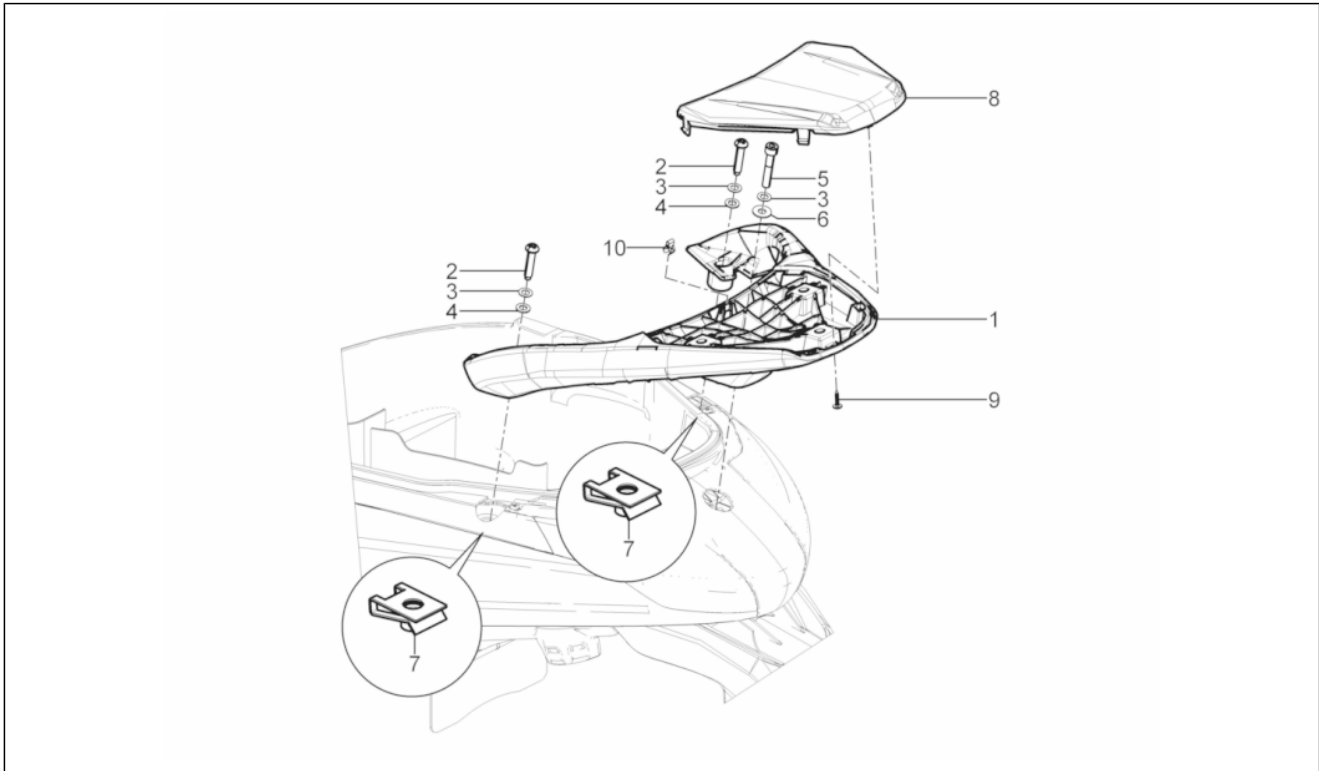

Group	Frame - Plastic parts - Coachwork
Code	02.44
Description	Rear luggage rack
Service	1

Pos.	Code	Description	Qty	Variants
6	006032	Washer	1	
7	575268	Spring plate M8	2	
8	656802000C	Luggage rack cover	1	Vehicle colour:566 - Pearl White[566] Version:RST version[RST] Vehicle colour:222/A - BLUE MIDNIGHT[222/A] Version:RST version[RST] Vehicle colour:Blue metallic[257/A] Version:RST version[RST] Vehicle colour:Orion Grey[713/B] Version:RST version[RST] Vehicle colour:579 - Perseus Bronze[579] Version:RST version[RST] Vehicle colour:Matt grey[773/B] Version:Sport version[S] Vehicle colour:Brown[120/A] Version:RST version[RST] Vehicle colour:Pearl Brown[126/A] Version:RST version[RST] Vehicle colour:Matt Black[93/B] Version:Sport version[S] Vehicle colour:Black metallic[91/B] Version:RST version[RST] Vehicle colour:849/A - Antares Red[849/A] Version:RST version[RST] Vehicle colour:98/A - Cosmo Black[98/A] Version:RST version[RST] Vehicle colour:Blue metallic[257/A] Version:RST version[RST] Vehicle colour:566 - Pearl White[566] Version:RST version[RST] Vehicle colour:Polished pastel white[595] Version:Sport version[S]
9	CM178604	Self tapping screw	1	
10	D9004468091	Gripper clip	1