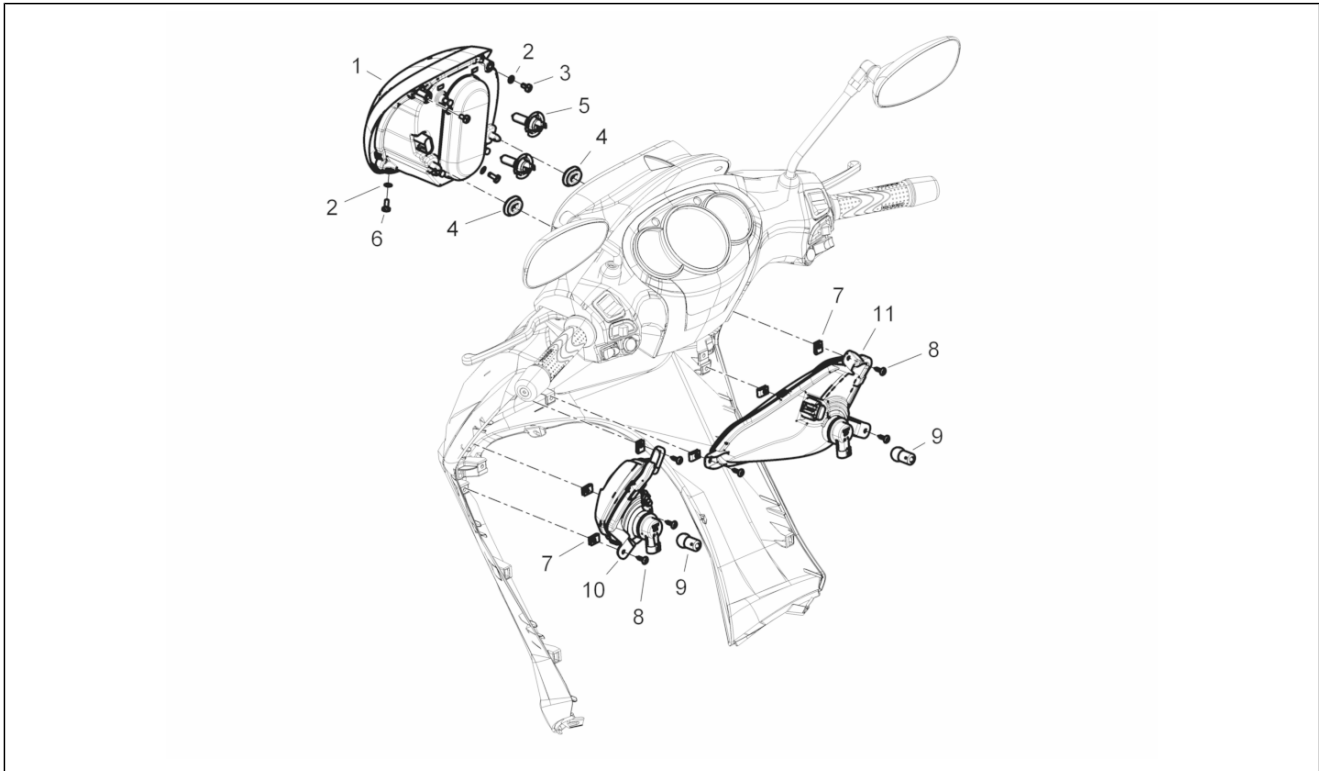

Group	Electrical system
Code	06.03
Description	Front headlamps - Turn signal lamps
Service	1

Pos.	Code	Description	Qty	Variants
1	641577	Headlamp, assy	1	
1	642894	Headlamp, assy	1	Version:Sport version[S]
2	006975	Washer Ø5,3xØ10x0,5	4	
3	018575	Screw M5x10	2	
4	1B000888	Pad	2	
5	294353	Lamp H7 12V-55W	2	
6	015585	Self-tapping screw M5x12	2	
7	CM017410	Spring plate	6	
8	CM178601	Self tapping screw D4.2x16	6	
9	584332	Lamp 12V-10W	2	
10	641578	Left front turn indicators with daylight running light	1	
10	642664	Front left turn indicator	1	
11	641579	Right front turn indicators with daylight running light	1	
11	642665	Front right turn indicator	1