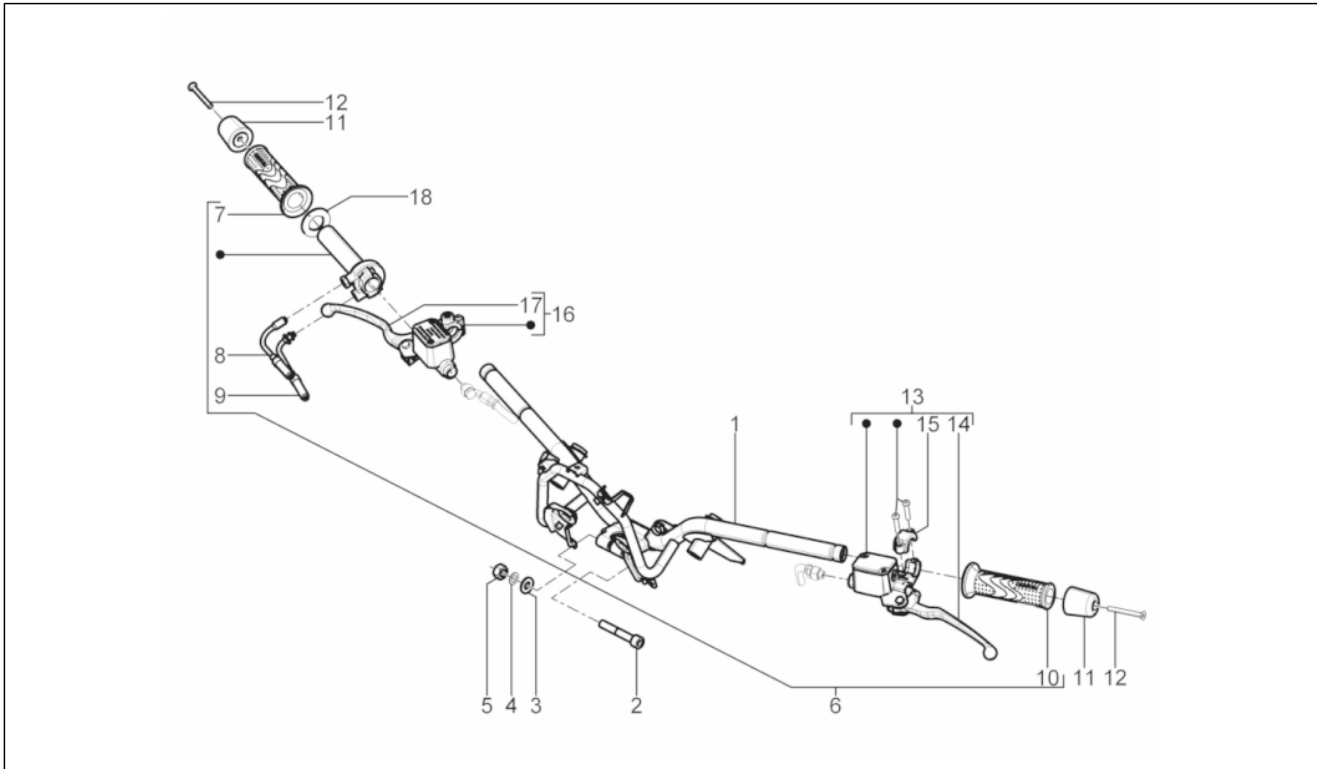

Group	Handlebars/Steering
Code	03.06
Description	Handlebars - Master cil.
Service	1

Pos.	Code	Description	Qty	Variants
1	6737075	Handlebar with U.P.	1	
2	655554	Hex socket screw M10x65	1	
3	178790	Flat washer 22x10,3x2,5	1	
4	012543	Flat elastic washer with internal tothing 17x10,3x2	1	
5	015330	Nut M10	1	
6	58608R	Throttle control sleeve assembly	1	
6	CM079733	Throttle control sleeve assembly	1	
7	CM084202	Grip, r.h.	1	
8	665974	Throttle opening transmission	1	
9	665975	Throttle closing transmission	1	
10	CM084201	Grip, l.h.	1	
11	673243	Anti vib.weight trailing	2	
11	675829	Handlebar terminal	2	Version:Sport version[S]
12	271434	screw M6x55	2	
13	CM081204	Left hydraulic pump (Heng Tong)	1	
14	600475	Brake lever (Heng Tong)	1	
15	600478	U-bolt (Heng Tong)	1	
16	CM086003	Right hydraulic pump (Brembo)	1	
17	646829	Brake lever (Brembo)	1	
18	601170	Handlebar washer	1