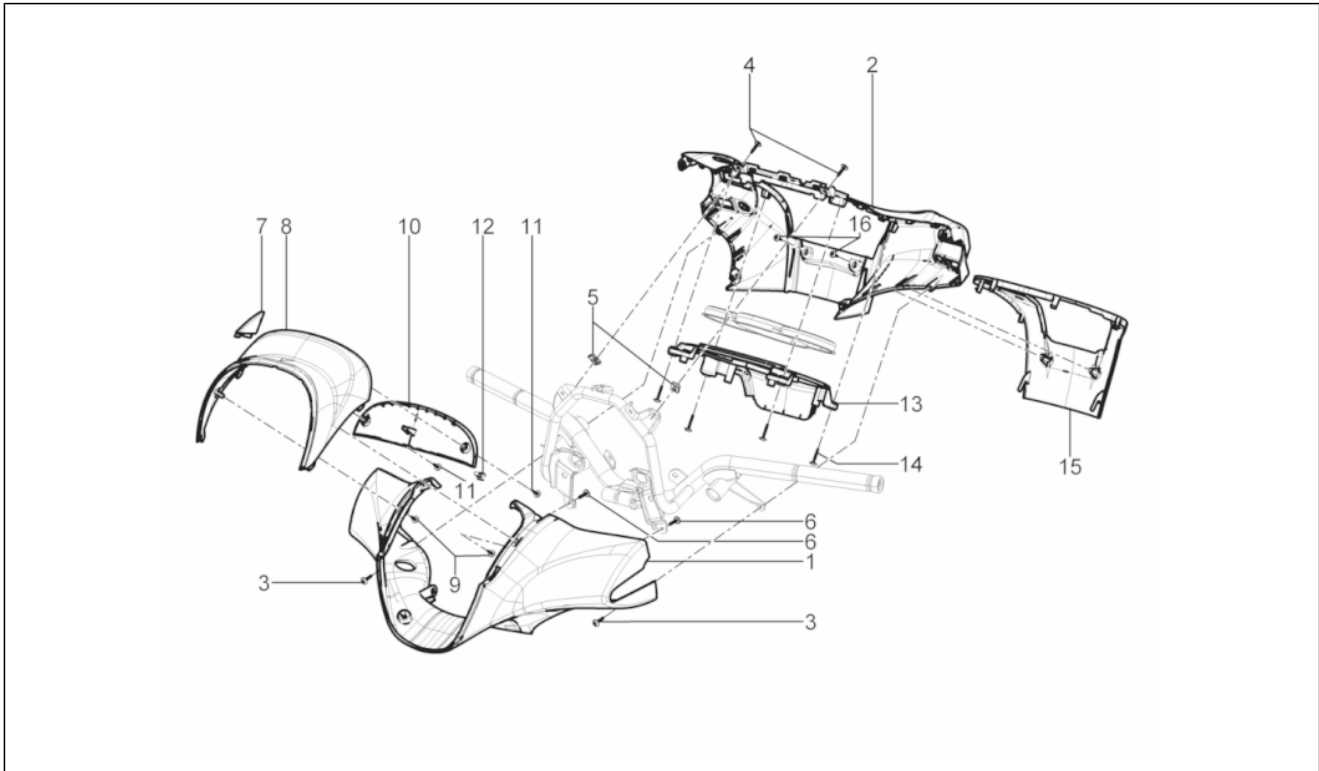

Group	Handlebars/Steering
Code	03.01
Description	Handlebars coverages
Service	1

Pos.	Code	Description	Qty	Variants
				Vehicle colour:Blue metallic[257/A] Version:RST version[RST] Vehicle colour:Orion Grey[713/B] Version:RST version[RST] Vehicle colour:579 - Perseus Bronze[579] Version:RST version[RST] Vehicle colour:Matt grey[773/B] Version:Sport version[S] Vehicle colour:Brown[120/A] Version:RST version[RST] Vehicle colour:Pearl Brown[126/A] Version:RST version[RST] Vehicle colour:Matt Black[93/B] Version:Sport version[S] Vehicle colour:Black metallic[91/B] Version:RST version[RST] Vehicle colour:849/A - Antares Red[849/A] Version:RST version[RST] Vehicle colour:98/A - Cosmo Black[98/A] Version:RST version[RST] Vehicle colour:Blue metallic[257/A] Version:RST version[RST] Vehicle colour:566 - Pearl White[566] Version:RST version[RST] Vehicle colour:Polished pastel white[595] Version:Sport version[S]
8	656466000C	Upper handlebar cover	1	Vehicle colour:566 - Pearl White[566] Version:RST version[RST] Vehicle colour:222/A - BLUE MIDNIGHT[222/A] Version:RST version[RST] Vehicle colour:Blue metallic[257/A] Version:RST version[RST] Vehicle colour:Orion Grey[713/B] Version:RST version[RST] Vehicle colour:579 - Perseus Bronze[579] Version:RST version[RST] Vehicle colour:Matt grey[773/B]