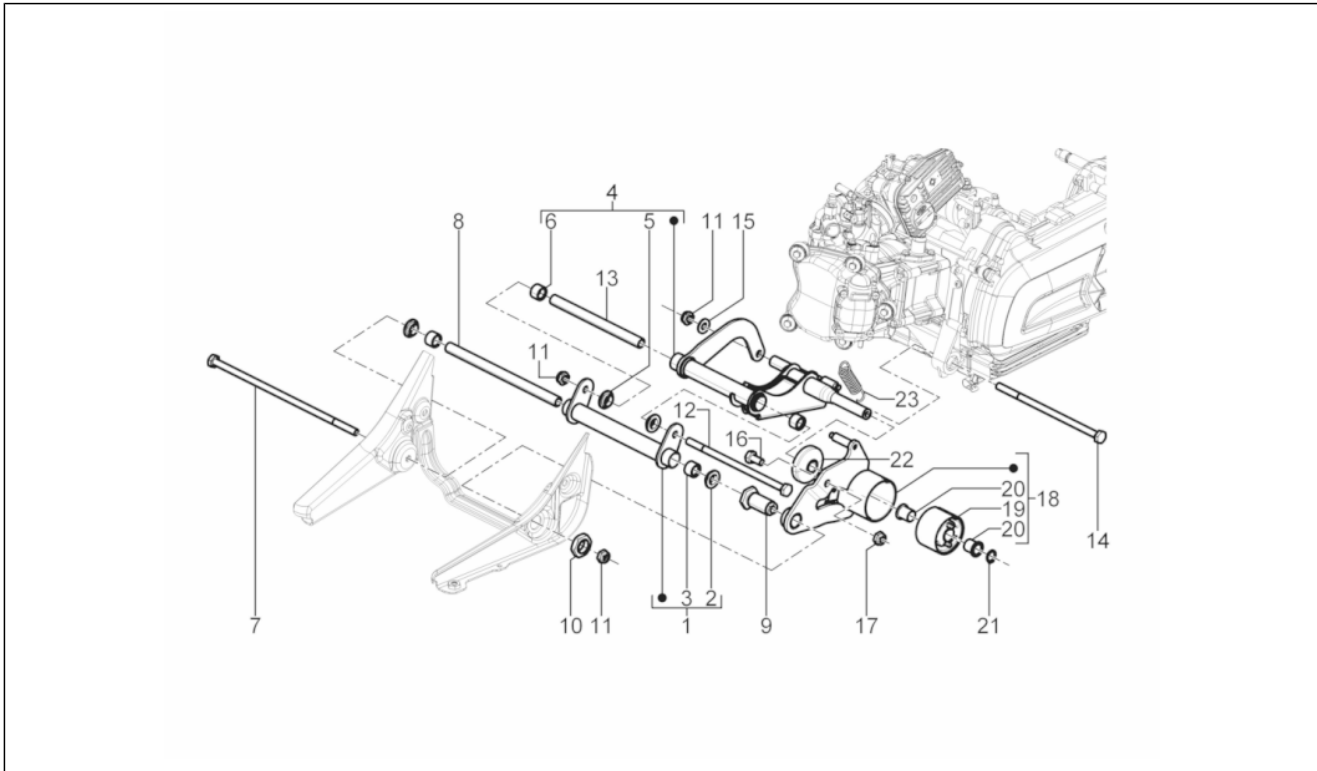

Group	Suspensions - Wheels
Code	04.01
Description	Swinging arm
Service	1

Pos.	Code	Description	Qty	Variants
1	667295	Chassis side swinging arm	1	
2	597317	Bush	2	
3	56127R	Roller cage	2	
4	666410	Engine side swinging arm	1	
5	597317	Bush	2	
6	56127R	Roller cage	2	
7	597080	Hex socket screw	1	
8	CM067803	Spacer L=228 mm	1	
9	597774	Threaded bush	1	
10	564611	Nut m22x2 h=8	1	
11	002440	Self locking nut M10	3	
12	271807	Hex screw M10x202	1	
13	CM067801	Spacer L=183 mm	1	
14	597081	screw	1	
15	178790	Flat washer 22x10,3x2,5	1	
16	597893	Hex socket screw	1	
17	002440	Self locking nut M10	1	
18	666250	Silent block support bracket	1	
19	486081	Silent-block	1	
20	273460	Bush	2	
21	006416	Circlip	1	
22	599250	Silent-block	1	
23	597490	Spring	1