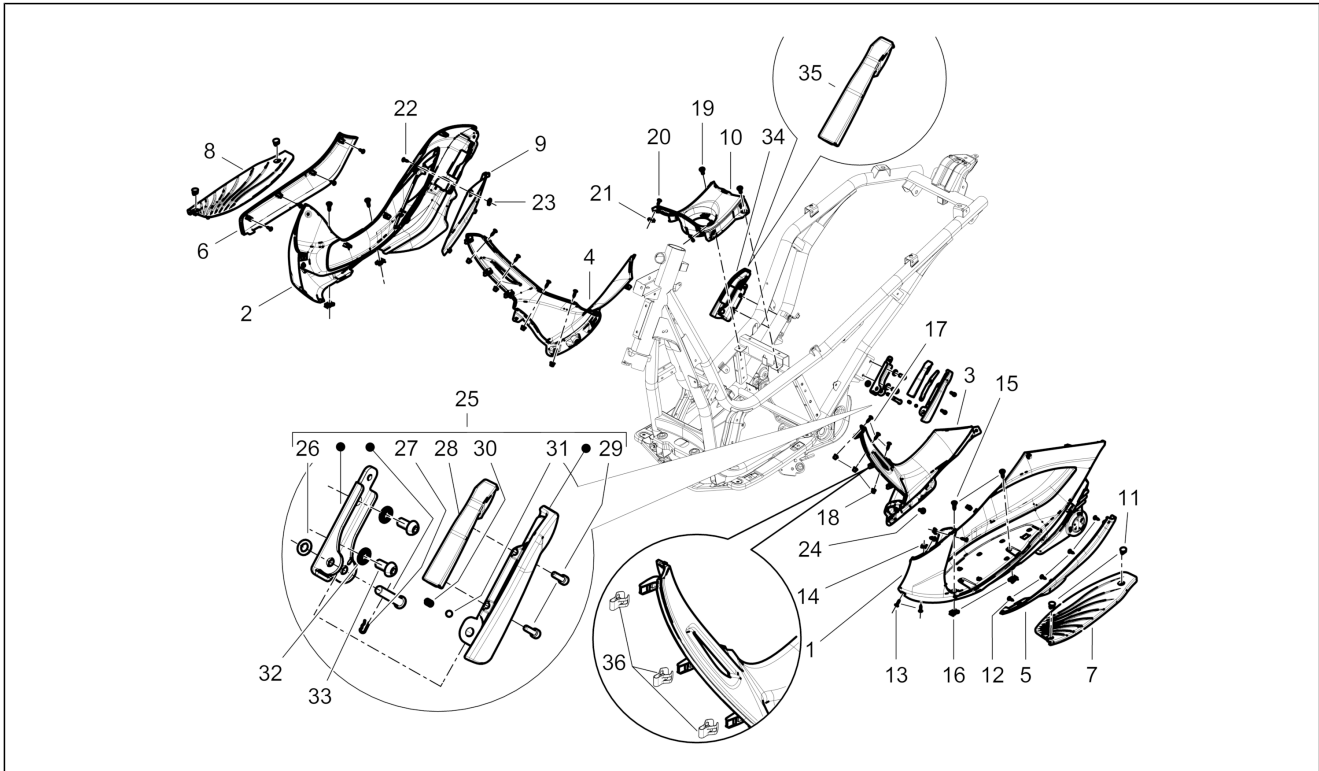

Group	Frame - Plastic parts - Coachwork
Code	02.31
Description	Central cover - Footrests
Service	1

Pos.	Code	Description	Qty	Variants
				Vehicle colour:566 - Pearl White[566] Version:RST version[RST]
26	003058	Plain washer 15x8,4x1,5	1	
27	259933	Elastic spring	1	
28	656993	LH rear footrests rubber	1	
29	975805	screw	2	
30	295590	Premisphere spring	1	
31	295591	Ball D6	1	
32	834187	Spring washer 16x8,2x2,2	4	
33	582428	Hex socket screw	4	
34	6568250090	Complete right footrest	1	Vehicle colour:Matt grey[773/B] Version:Sport version[S] Vehicle colour:Matt Black[93/B] Version:Sport version[S] Vehicle colour:Polished pastel white[595] Version:Sport version[S]
34	65682500EU	Complete right footrest	1	Vehicle colour:566 - Pearl White[566] Version:RST version[RST] Vehicle colour:Orion Grey[713/B] Version:RST version[RST] Vehicle colour:Black metallic[91/B] Version:RST version[RST] Vehicle colour:Pearl Brown[126/A] Version:RST version[RST] Vehicle colour:Blue metallic[257/A] Version:RST version[RST] Vehicle colour:98/A - Cosmo Black[98/A] Version:RST version[RST] Vehicle colour:579 - Perseus Bronze[579] Version:RST version[RST] Vehicle colour:222/A - BLUE MIDNIGHT[222/A] Version:RST version[RST] Vehicle colour:849/A - Antares Red[849/A] Version:RST version[RST]