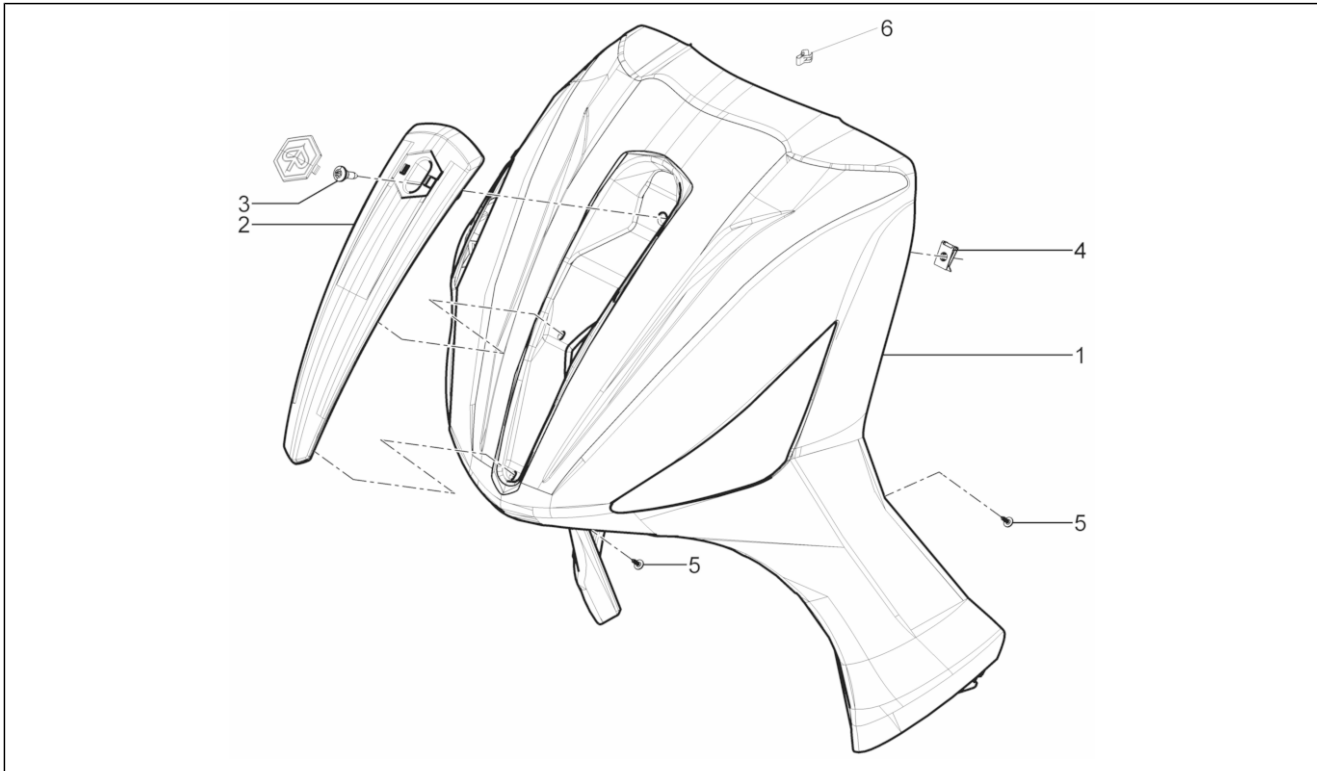

Group	Frame - Plastic parts - Coachwork
Code	02.26
Description	Front shield
Service	1

Pos.	Code	Description	Qty	Variants
1	656338	Front shield	1	
1	65633800BT	Front shield	1	Vehicle colour:566 - Pearl White[566] Version:RST version[RST] Vehicle colour:566 - Pearl White[566] Version:RST version[RST]
1	65633800BU	Front shield	1	Vehicle colour:Polished pastel white[595] Version:Sport version[S]
1	65633800DE	Front shield	1	Vehicle colour:222/A - BLUE MIDNIGHT[222/A] Version:RST version[RST]
1	65633800DO	Front shield	1	Vehicle colour:Blue metallic[257/A] Version:RST version[RST] Vehicle colour:Blue metallic[257/A] Version:RST version[RST]
1	65633800EV	Front shield	1	Vehicle colour:Orion Grey[713/B] Version:RST version[RST]
1	65633800GV	Front shield	1	Vehicle colour:579 - Perseus Bronze[579] Version:RST version[RST]
1	65633800HC	Front shield	1	Vehicle colour:Matt grey[773/B] Version:Sport version[S]
1	65633800M8	Front shield	1	Vehicle colour:Brown[120/A] Version:RST version[RST]
1	65633800MC	Front shield	1	Vehicle colour:Pearl Brown[126/A] Version:RST version[RST]
1	65633800NN	Front shield	1	Vehicle colour:Black metallic[91/B] Version:RST version[RST]
1	65633800NO	Front shield	1	Vehicle colour:Matt Black[93/B] Version:Sport version[S]
1	65633800RR	Front shield	1	Vehicle colour:849/A - Antares Red[849/A] Version:RST version[RST]
1	65633800XN2	Front shield	1	Vehicle colour:98/A - Cosmo Black[98/A] Version:RST version[RST]
2	656339	Steering column cover	1