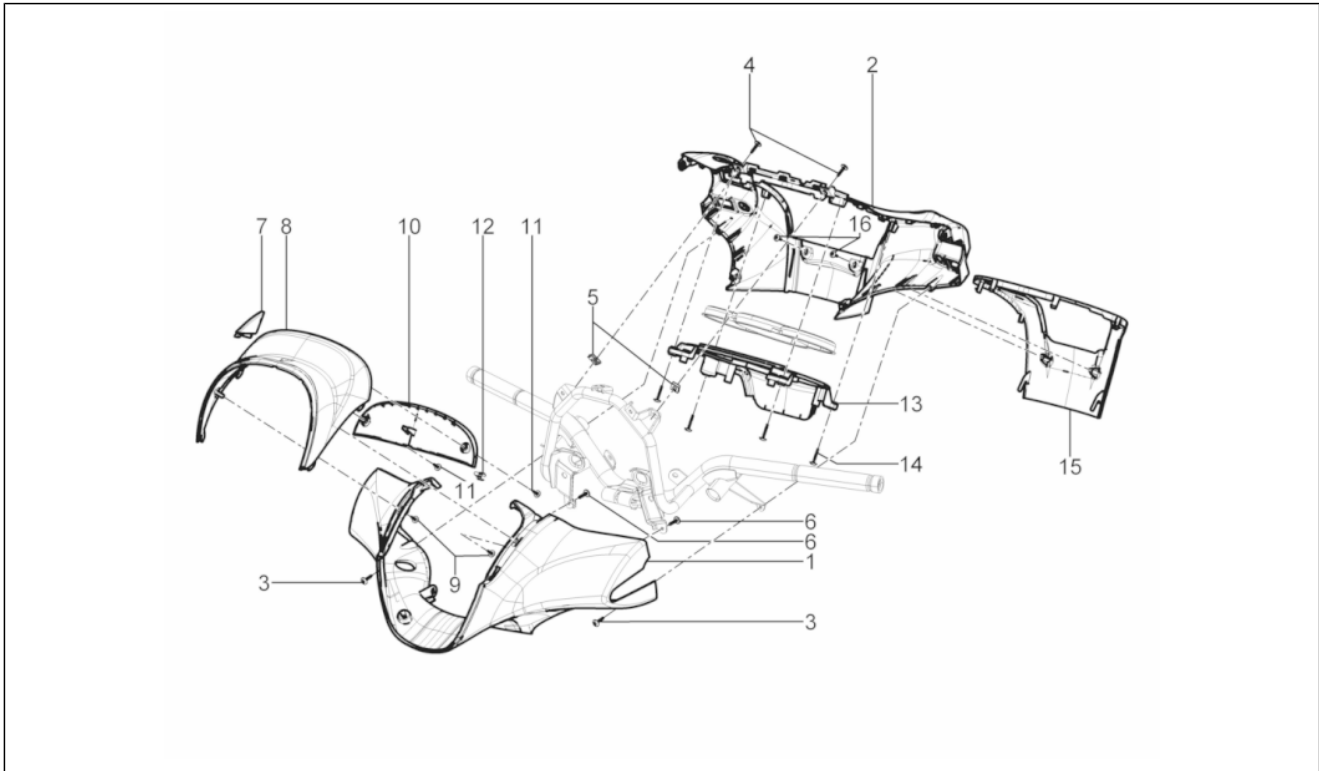

Group	Handlebars/Steering
Code	03.01
Description	Handlebars coverages
Service	1

Pos.	Code	Description	Qty	Variants
				Version:Sport version[S] Vehicle colour:Black metallic[91/B] Version:RST version[RST] Vehicle colour:849/A - Antares Red[849/A] Version:RST version[RST] Vehicle colour:98/A - Cosmo Black[98/A] Version:RST version[RST] Vehicle colour:Blue metallic[257/A] Version:RST version[RST] Vehicle colour:566 - Pearl White[566] Version:RST version[RST] Vehicle colour:Polished pastel white[595] Version:Sport version[S]
11	297498	Self tapping screw M3,5x13	2	
12	D9004468091	Gripper clip	1	
13	656469	Handlebar rear flange	1	
14	CM180702	Self tapping screw	4	
15	1B000225	Rear front cowl	1	Vehicle colour:Matt grey[773/B] Version:Sport version[S] Vehicle colour:Matt Black[93/B] Version:Sport version[S] Vehicle colour:Polished pastel white[595] Version:Sport version[S]
15	656467	Rear front cowl	1	
15	65646700BT	Rear front cowl	1	Vehicle colour:566 - Pearl White[566] Version:RST version[RST]
15	65646700DE	Rear front cowl	1	Vehicle colour:222/A - BLUE MIDNIGHT[222/A] Version:RST version[RST]
15	65646700DO	Rear front cowl	1	Vehicle colour:Blue metallic[257/A] Version:RST version[RST]
15	65646700EU	Rear front cowl	1	Vehicle colour:Blue metallic[257/A] Version:RST version[RST] Vehicle colour:566 - Pearl White[566] Version:RST version[RST]