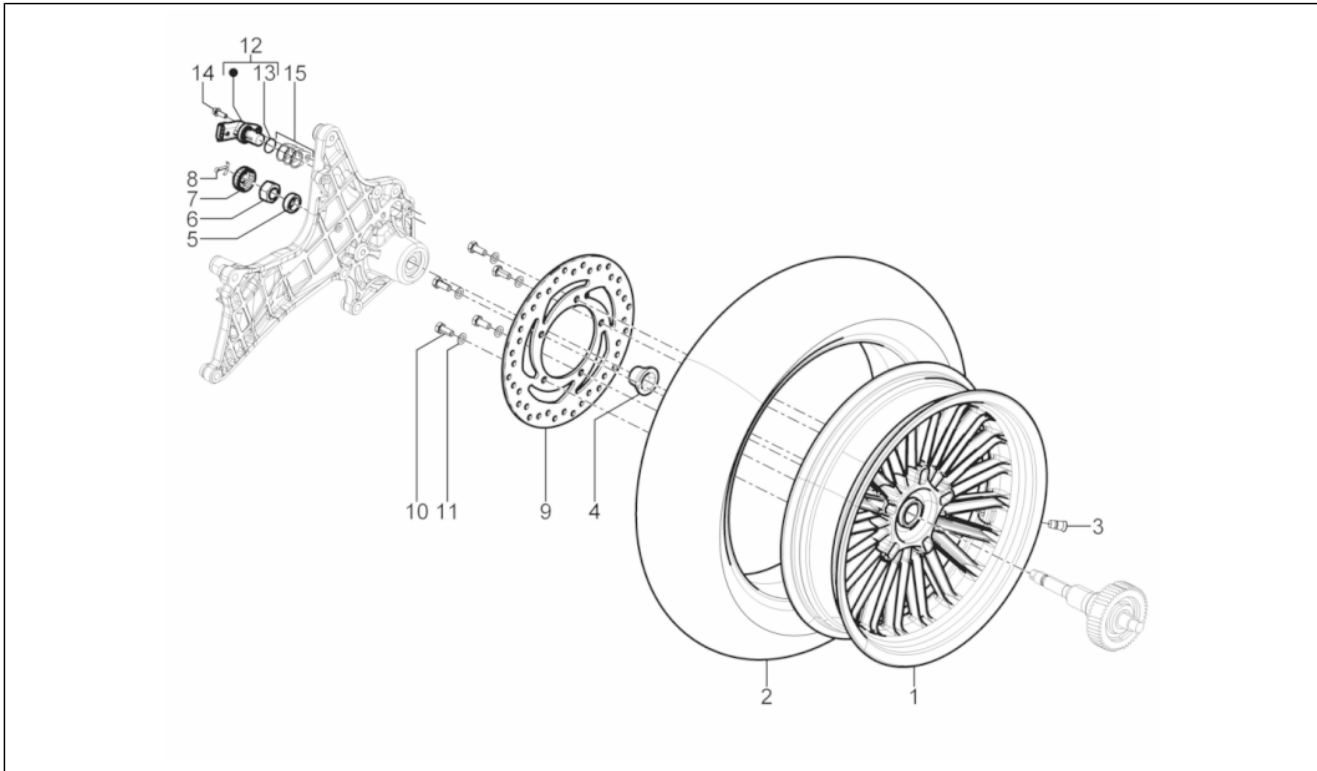

Group	Suspensions - Wheels
Code	04.12
Description	Rear wheel
Service	1

Pos.	Code	Description	Qty	Variants
1	1C000185	Rear wheel	1	
1	58524R	Rear wheel 3,50x14"	1	
2	666297	(Michelin) Tyre 140/70-14"	1	
2	666298	Tyre (Sava) 140/70-R14"	1	
2	666330	(Michelin) Tyre 140/70-14"	1	
3	597679	Tubeless valve	1	
4	848039	Wheel spacer	1	
5	597528	Spacer	1	
6	563728	Nut M16x13	1	
7	194423	Nut hold cap	1	
8	012789	Split pin	1	
9	58547R	Brake disc	1	
10	031118	screw M8x20	5	
10	1C000538	screw	5	
11	709047	Spring washer	5	
12	832963	Phase/revolution sensor	1	
13	430044	O-ring	1	
14	B016777	Screw w/ flange M6x16	1	
15	646760	Spacer for timing sensor	4