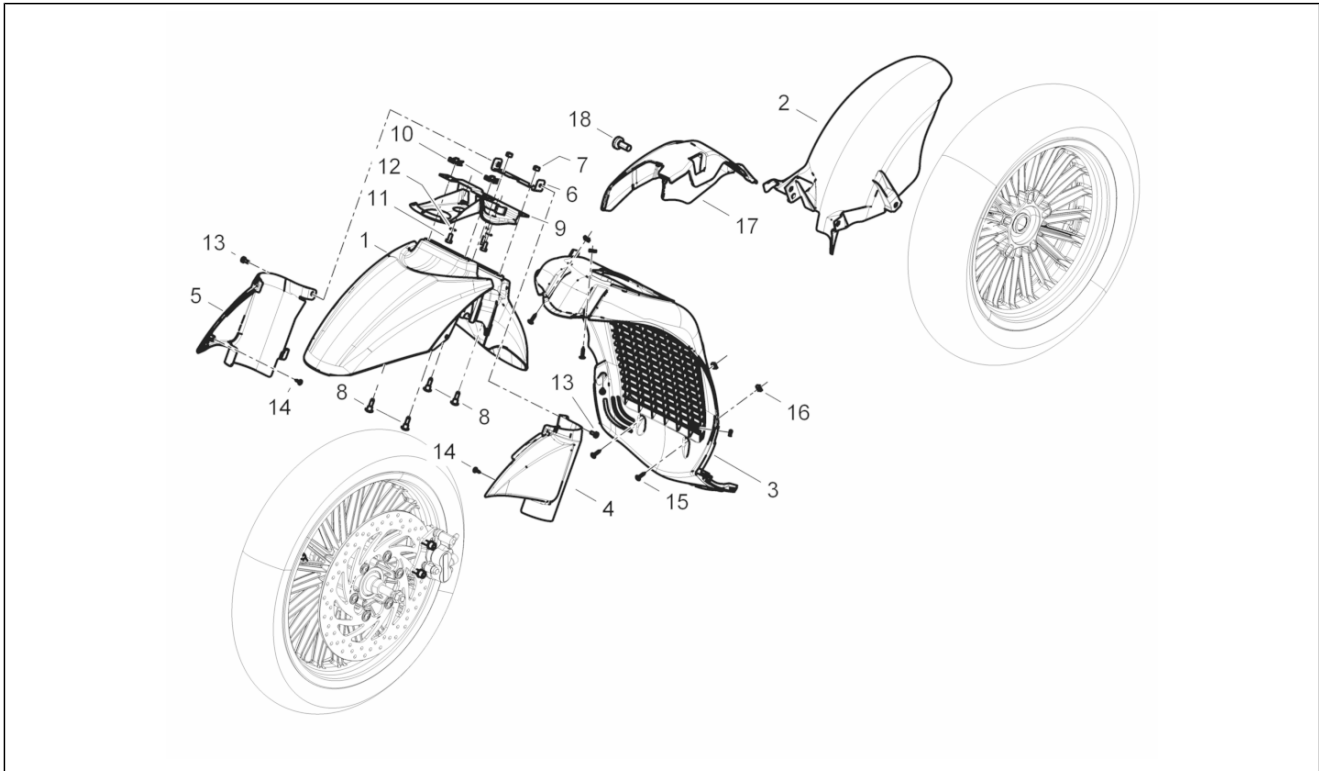

Group	Frame - Plastic parts - Coachwork
Code	02.33
Description	Wheel huosing - Mudguard
Service	1

Pos.	Code	Description	Qty	Variants
				Version:RST version[RST] Vehicle colour:Black metallic[91/B] Version:RST version[RST] Vehicle colour:Pearl Brown[126/A] Version:RST version[RST] Vehicle colour:222/A - BLUE MIDNIGHT[222/A] Version:RST version[RST] Vehicle colour:579 - Perseus Bronze[579] Version:RST version[RST] Vehicle colour:Brown[120/A] Version:RST version[RST] Vehicle colour:98/A - Cosmo Black[98/A] Version:RST version[RST] Vehicle colour:Blue metallic[257/A] Version:RST version[RST] Vehicle colour:566 - Pearl White[566] Version:RST version[RST]
4	66550400NM	LH sleeve	1	Vehicle colour:Matt grey[773/B] Version:Sport version[S] Vehicle colour:Matt Black[93/B] Version:Sport version[S] Vehicle colour:Polished pastel white[595] Version:Sport version[S]
5	66550500EU	RH sleeve	1	Vehicle colour:Orion Grey[713/B] Version:RST version[RST] Vehicle colour:566 - Pearl White[566] Version:RST version[RST] Vehicle colour:849/A - Antares Red[849/A] Version:RST version[RST] Vehicle colour:Blue metallic[257/A] Version:RST version[RST] Vehicle colour:Black metallic[91/B] Version:RST version[RST] Vehicle colour:Pearl Brown[126/A] Version:RST version[RST] Vehicle colour:222/A - BLUE MIDNIGHT[222/A] Version:RST version[RST]