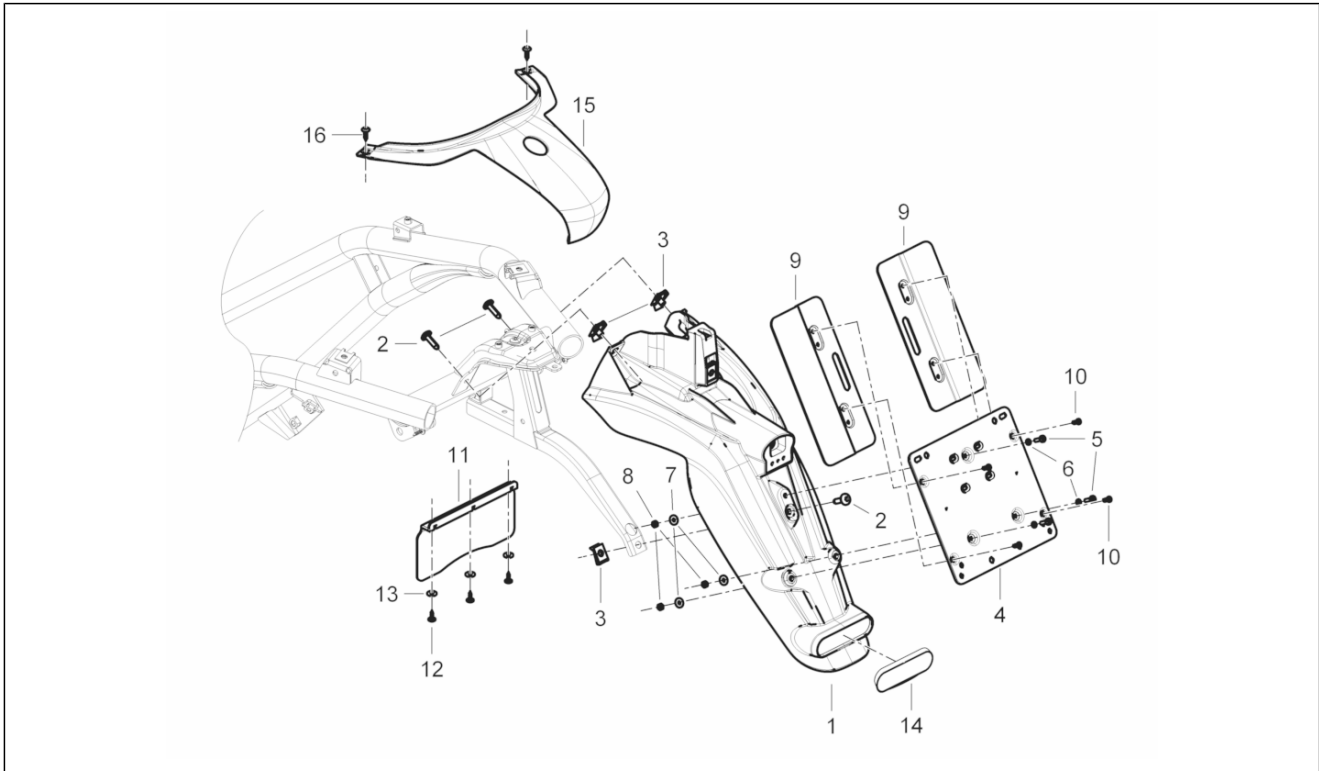

Group	Frame - Plastic parts - Coachwork
Code	02.37
Description	Rear cover - Splash guard
Service	1

Pos.	Code	Description	Qty	Variants
15	65685300GV	Rear protection	1	Vehicle colour:579 - Perseus Bronze[579] Version:RST version[RST]
15	65685300HC	Rear protection	1	Vehicle colour:Matt grey[773/B] Version:Sport version[S]
15	65685300M8	Rear protection	1	Vehicle colour:Brown[120/A] Version:RST version[RST]
15	65685300MC	Rear protection	1	Vehicle colour:Pearl Brown[126/A] Version:RST version[RST]
15	65685300NN	Rear protection	1	Vehicle colour:Black metallic[91/B] Version:RST version[RST]
15	65685300NO	Rear protection	1	Vehicle colour:Matt Black[93/B] Version:Sport version[S]
15	65685300RR	Rear protection	1	Vehicle colour:849/A - Antares Red[849/A] Version:RST version[RST]
15	65685300XN2	Rear protection	1	Vehicle colour:98/A - Cosmo Black[98/A] Version:RST version[RST]
16	CM178601	Self tapping screw D4.2x16	2