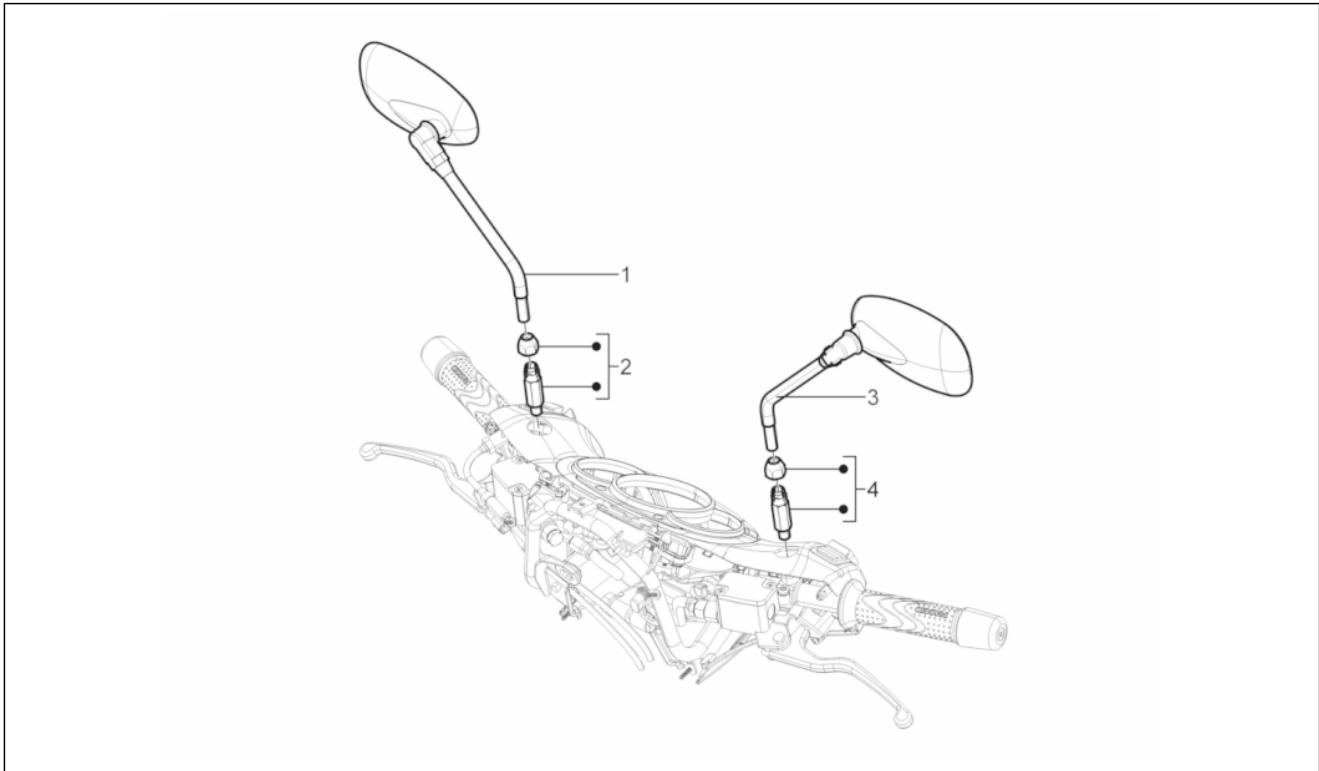

Group	Frame - Plastic parts - Coachwork
Code	02.45
Description	Driving mirror/s
Service	1

Pos.	Code	Description	Qty	Variants
1	CM179905	RH rearview mirror	1	
1	CM179908	RH rearview mirror	1	Version:Sport version[S]
2	655120	Rear view mirror fastening clamp	1	
3	CM179904	LH rearview mirror	1	
3	CM179907	LH rearview mirror	1	Version:Sport version[S]
4	655120	Rear view mirror fastening clamp	1