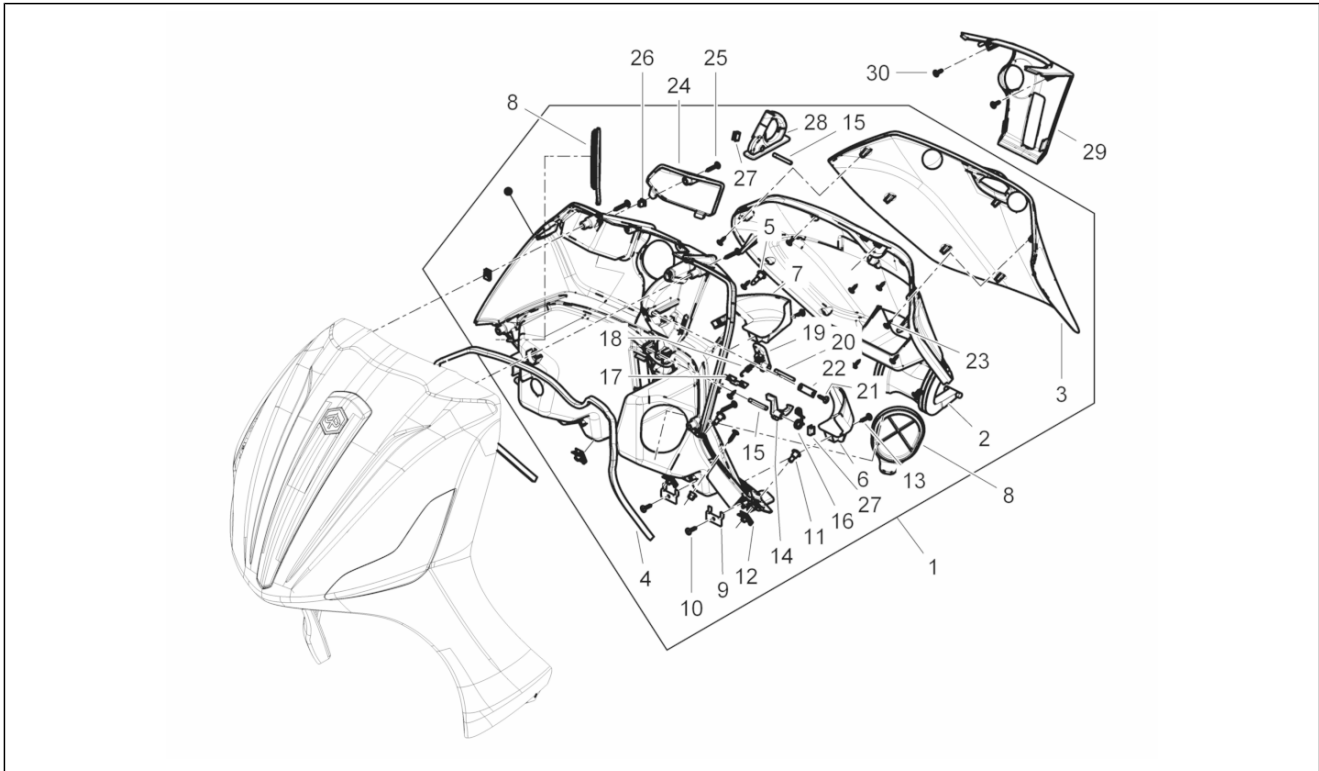

Group	Frame - Plastic parts - Coachwork
Code	02.30
Description	Front glove-box - Knee-guard panel
Service	1

Pos.	Code	Description	Qty	Variants
				Vehicle colour:Brown[120/A] Version:RST version[RST] Vehicle colour:Pearl Brown[126/A] Version:RST version[RST] Vehicle colour:Matt Black[93/B] Version:Sport version[S] Vehicle colour:849/A - Antares Red[849/A] Version:RST version[RST] Vehicle colour:Blue metallic[257/A] Version:RST version[RST]
3	65634300M6	Glove compartment door	1	Vehicle colour:566 - Pearl White[566] Version:RST version[RST] Vehicle colour:579 - Perseus Bronze[579] Version:RST version[RST] Vehicle colour:Black metallic[91/B] Version:RST version[RST] Vehicle colour:98/A - Cosmo Black[98/A] Version:RST version[RST] Vehicle colour:566 - Pearl White[566] Version:RST version[RST]
4	CM006311	Flap packing	1	
5	CM179201	Metric screw M6x22	2	
6	672055000C	Left top box internal frame	1	Vehicle colour:222/A - BLUE MIDNIGHT[222/A] Version:RST version[RST] Vehicle colour:Blue metallic[257/A] Version:RST version[RST] Vehicle colour:Orion Grey[713/B] Version:RST version[RST] Vehicle colour:Matt grey[773/B] Version:Sport version[S] Vehicle colour:Brown[120/A] Version:RST version[RST] Vehicle colour:Pearl Brown[126/A] Version:RST version[RST] Vehicle colour:Matt Black[93/B] Version:Sport version[S]