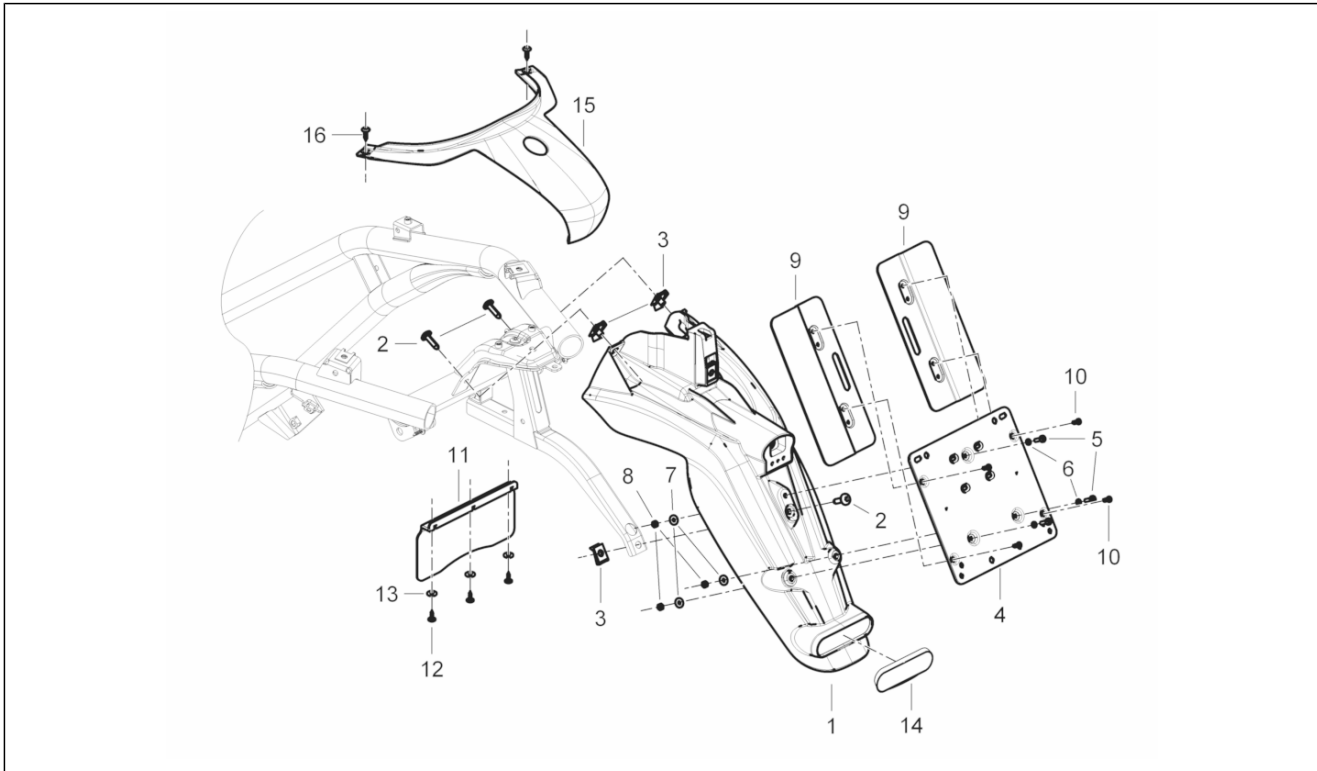

Group	Frame - Plastic parts - Coachwork
Code	02.37
Description	Rear cover - Splash guard
Service	1

Pos.	Code	Description	Qty	Variants
1	656357000C	Rear splash guard	1	Vehicle colour:566 - Pearl White[566] Version:RST version[RST] Vehicle colour:849/A - Antares Red[849/A] Version:RST version[RST] Vehicle colour:222/A - BLUE MIDNIGHT[222/A] Version:RST version[RST] Vehicle colour:579 - Perseus Bronze[579] Version:RST version[RST] Vehicle colour:Brown[120/A] Version:RST version[RST] Vehicle colour:98/A - Cosmo Black[98/A] Version:RST version[RST]
1	672618000C	Rear splash guard	1	Vehicle colour:566 - Pearl White[566] Version:RST version[RST] Vehicle colour:Pearl Brown[126/A] Version:RST version[RST] Vehicle colour:Orion Grey[713/B] Version:RST version[RST] Vehicle colour:Black metallic[91/B] Version:RST version[RST] Vehicle colour:Blue metallic[257/A] Version:RST version[RST] Vehicle colour:98/A - Cosmo Black[98/A] Version:RST version[RST] Vehicle colour:579 - Perseus Bronze[579] Version:RST version[RST] Vehicle colour:222/A - BLUE MIDNIGHT[222/A] Version:RST version[RST] Vehicle colour:849/A - Antares Red[849/A] Version:RST version[RST] Vehicle colour:Brown[120/A] Version:RST version[RST] Vehicle colour:Blue metallic[257/A] Version:RST version[RST] Vehicle colour:566 - Pearl White[566] Version:RST version[RST] Vehicle colour:Matt grey[773/B]