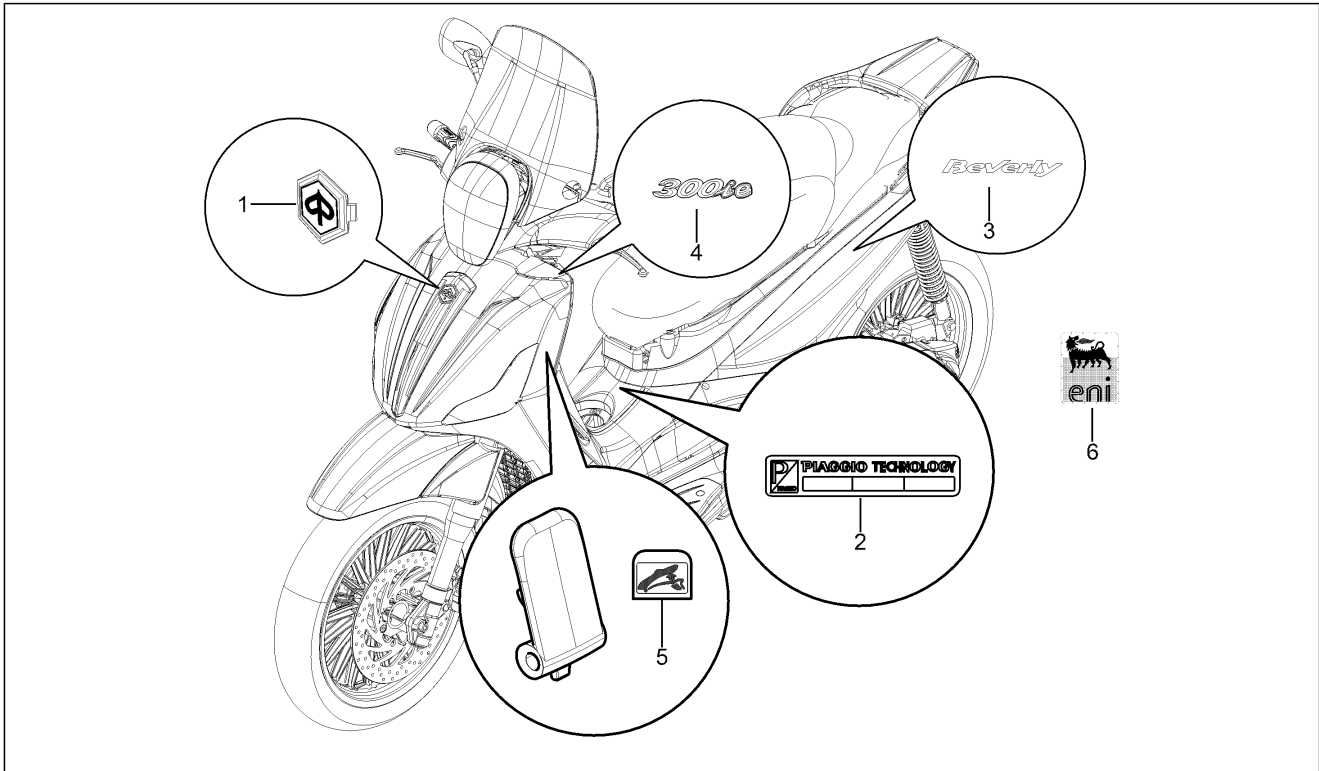

<b>Group</b>	Frame - Plastic parts - Coachwork
<b>Code</b>	02.38
<b>Description</b>	Plates - Emblems
<b>Service</b>	1

Pos.	Code	Description	Qty	Variants
1	624554	Piaggio shield	1	
2	672200	Name plate "Piaggio Technology"	1	
3	1B001438	"Beverly" plate	2	
4	672444	Name plate 300	1	
5	576473	Saddle opening warning label	1	
6	895839	""Eni"" label"	2	