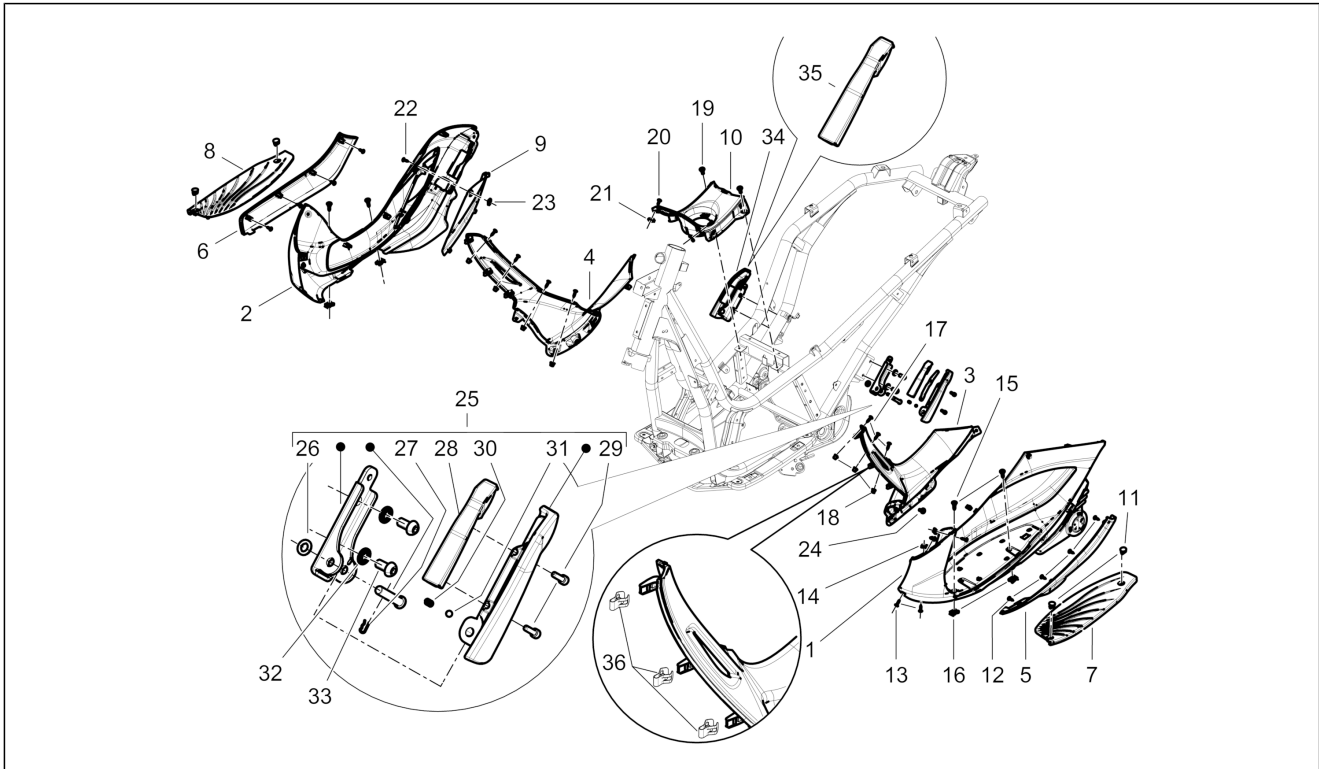

Group	Frame - Plastic parts - Coachwork
Code	02.31
Description	Central cover - Footrests
Service	1

Pos.	Code	Description	Qty	Variants
				Version:RST version[RST] Vehicle colour:579 - Perseus Bronze[579] Version:RST version[RST] Vehicle colour:Matt grey[773/B] Version:Sport version[S] Vehicle colour:Brown[120/A] Version:RST version[RST] Vehicle colour:Pearl Brown[126/A] Version:RST version[RST] Vehicle colour:Matt Black[93/B] Version:Sport version[S] Vehicle colour:Black metallic[91/B] Version:RST version[RST] Vehicle colour:849/A - Antares Red[849/A] Version:RST version[RST] Vehicle colour:98/A - Cosmo Black[98/A] Version:RST version[RST] Vehicle colour:Blue metallic[257/A] Version:RST version[RST] Vehicle colour:566 - Pearl White[566] Version:RST version[RST] Vehicle colour:Polished pastel white[595] Version:Sport version[S]
3	656344	Left central cover	1	
3	65634400EU	Left central cover	1	Vehicle colour:566 - Pearl White[566] Version:RST version[RST] Vehicle colour:222/A - BLUE MIDNIGHT[222/A] Version:RST version[RST] Vehicle colour:Blue metallic[257/A] Version:RST version[RST] Vehicle colour:Orion Grey[713/B] Version:RST version[RST] Vehicle colour:579 - Perseus Bronze[579] Version:RST version[RST] Vehicle colour:Brown[120/A] Version:RST version[RST] Vehicle colour:Pearl Brown[126/A]