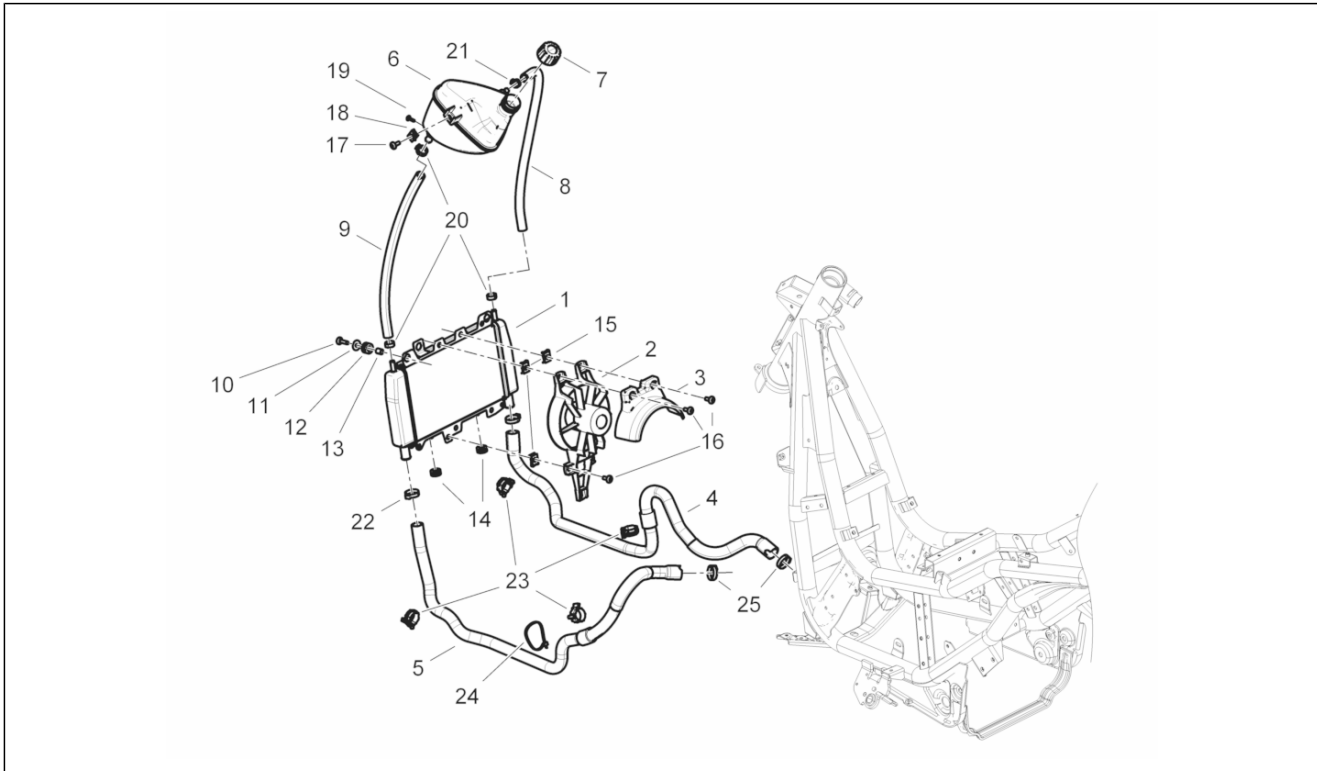

Group	Frame - Plastic parts - Coachwork
Code	02.55
Description	Cooling system
Service	1

Pos.	Code	Description	Qty	Variants
1	656528	Water cooler	1	
2	58211R	Electric fan assy.	1	
3	672464	Fan shroud	1	
4	657489	Radiator pump connection pipe	1	
4	676102	Pump-radiator pipe fitting	1	
5	57349R	Radiator big end connection pipe	1	
6	656807	Coolant tank	1	
7	623673	Expansion tank plug	1	
8	CM007015	Cooler-tank return pipe	1	
8	CM007017	Cooler-tank return pipe	1	
9	CM007016	Cooler-tank return pipe	1	
9	CM007018	Water rad.feed pipe	1	
10	CM179305	screw M6x25	1	
11	013092	Washer d6,2x20x1	1	
12	351782	Upper rubber	1	
13	273288	Spacer	1	
14	258904	Lower rubber	2	
15	254485	Spring plate M6	3	
16	CM179305	screw M6x25	3	
17	CM179301	Screw M6x16	1	
18	254485	Spring plate M6	1	
19	CM180701	Self tapping screw D4x16	1	
20	CM001902	Hose clamp	3	
21	CM001904	Hose clamp	1	
22	CM001915	Hose clamp	2	
23	CM006903	Pipes/cables retainer spring	4	
24	257134	Lock-strap L=277	1	
25	CM001922	Hose clamp	2