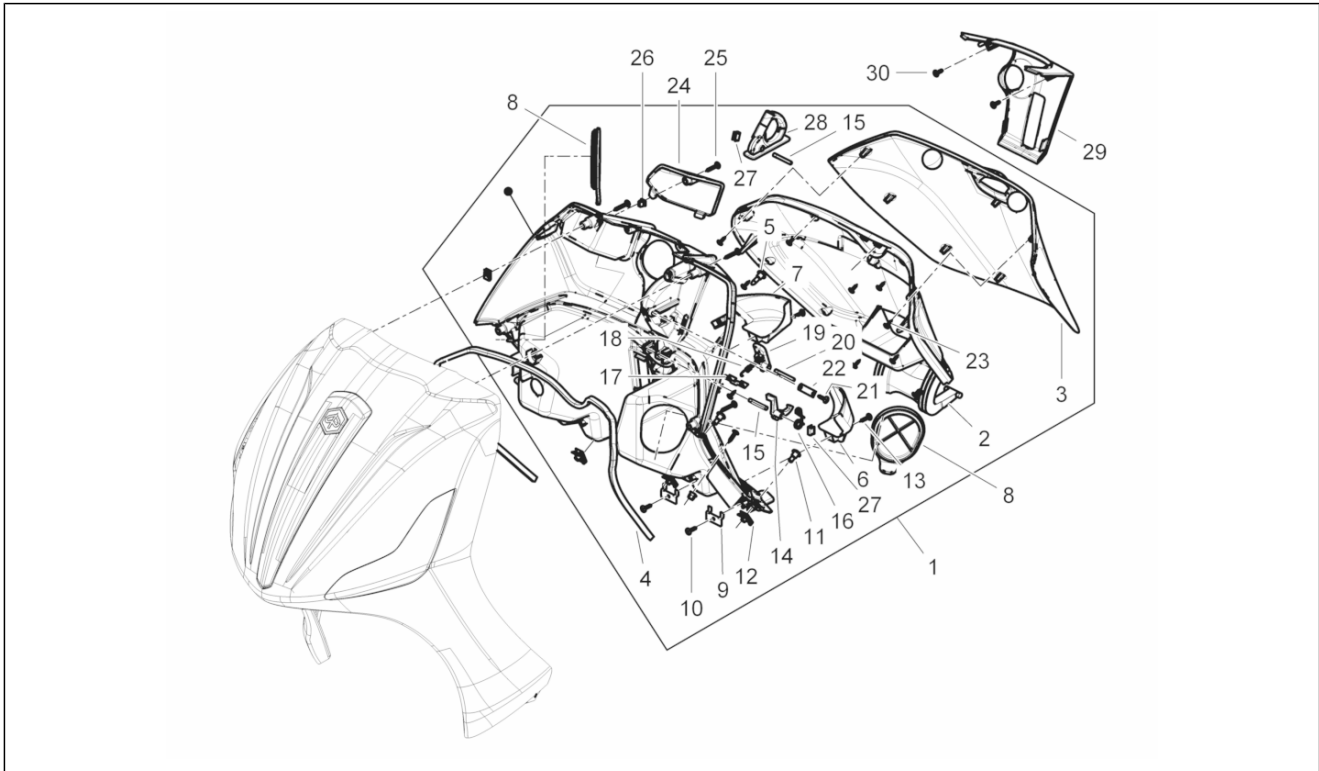

Group	Frame - Plastic parts - Coachwork
Code	02.30
Description	Front glove-box - Knee-guard panel
Service	1

Pos.	Code	Description	Qty	Variants
1	65680300B1	Complete front top box	1	Vehicle colour:566 - Pearl White[566] Version:RST version[RST] Vehicle colour:579 - Perseus Bronze[579] Version:RST version[RST] Vehicle colour:Black metallic[91/B] Version:RST version[RST] Vehicle colour:98/A - Cosmo Black[98/A] Version:RST version[RST] Vehicle colour:566 - Pearl White[566] Version:RST version[RST]
1	65680300B2	Complete front top box	1	Vehicle colour:222/A - BLUE MIDNIGHT[222/A] Version:RST version[RST] Vehicle colour:Blue metallic[257/A] Version:RST version[RST] Vehicle colour:Orion Grey[713/B] Version:RST version[RST] Vehicle colour:Matt grey[773/B] Version:Sport version[S] Vehicle colour:Brown[120/A] Version:RST version[RST] Vehicle colour:Pearl Brown[126/A] Version:RST version[RST] Vehicle colour:Matt Black[93/B] Version:Sport version[S] Vehicle colour:849/A - Antares Red[849/A] Version:RST version[RST] Vehicle colour:Blue metallic[257/A] Version:RST version[RST]
2	656804	Counter flap	1	
3	656343000C	Glove compartment door	1	Vehicle colour:222/A - BLUE MIDNIGHT[222/A] Version:RST version[RST] Vehicle colour:Blue metallic[257/A] Version:RST version[RST] Vehicle colour:Orion Grey[713/B] Version:RST version[RST] Vehicle colour:Matt grey[773/B] Version:Sport version[S]