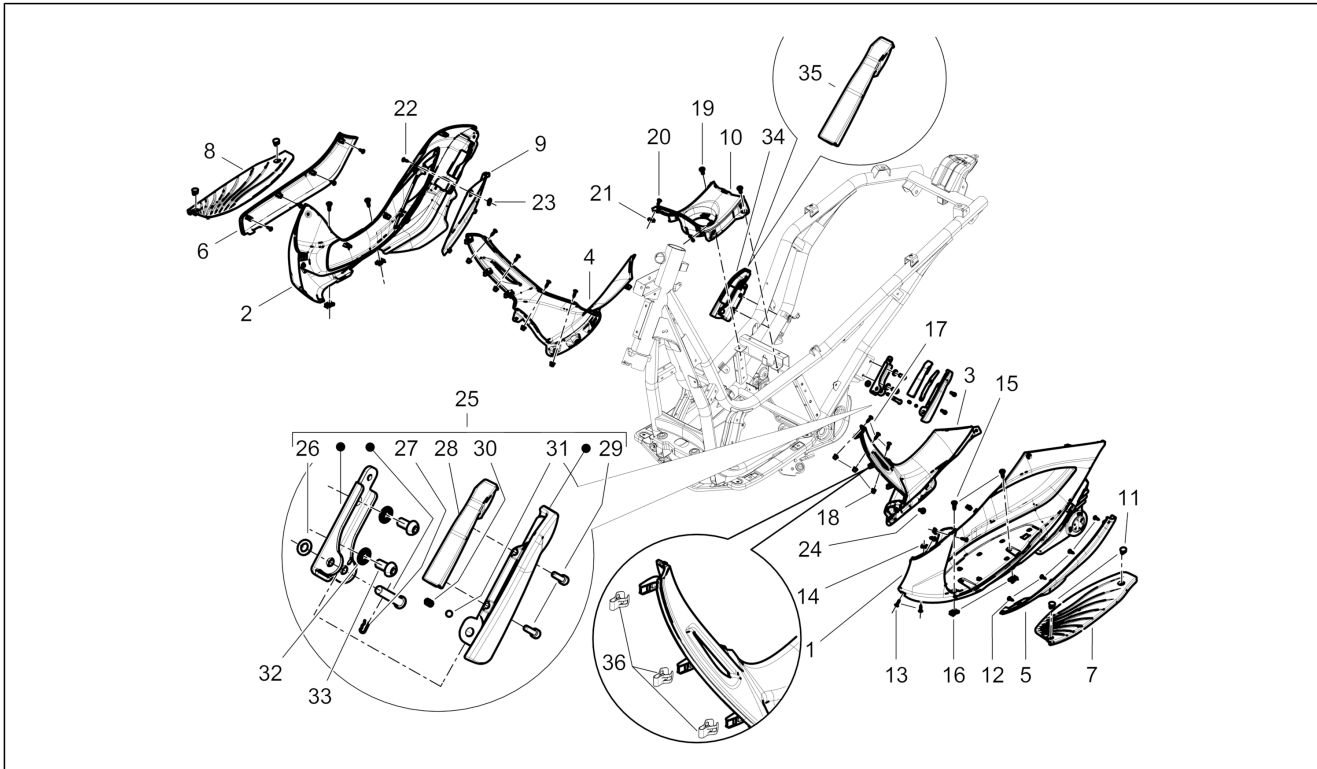

Group	Frame - Plastic parts - Coachwork
Code	02.31
Description	Central cover - Footrests
Service	1

Pos.	Code	Description	Qty	Variants
				Version:RST version[RST] Vehicle colour:Blue metallic[257/A] Version:RST version[RST] Vehicle colour:Black metallic[91/B] Version:RST version[RST] Vehicle colour:Pearl Brown[126/A] Version:RST version[RST] Vehicle colour:222/A - BLUE MIDNIGHT[222/A] Version:RST version[RST] Vehicle colour:579 - Perseus Bronze[579] Version:RST version[RST] Vehicle colour:Brown[120/A] Version:RST version[RST] Vehicle colour:849/A - Antares Red[849/A] Version:RST version[RST] Vehicle colour:98/A - Cosmo Black[98/A] Version:RST version[RST] Vehicle colour:Blue metallic[257/A] Version:RST version[RST] Vehicle colour:566 - Pearl White[566] Version:RST version[RST]
10	65634600NM	Structure central cover	1	Vehicle colour:Matt grey[773/B] Version:Sport version[S] Vehicle colour:Matt Black[93/B] Version:Sport version[S] Vehicle colour:Polished pastel white[595] Version:Sport version[S]
11	CM011101	Pin	4	
12	CM180701	Self tapping screw D4x16	8	
13	CM178604	Self tapping screw	2	
14	CM017410	Spring plate	4	
15	CM179201	Metric screw M6x22	4	
16	254485	Spring plate M6	4	
17	CM178604	Self tapping screw	8