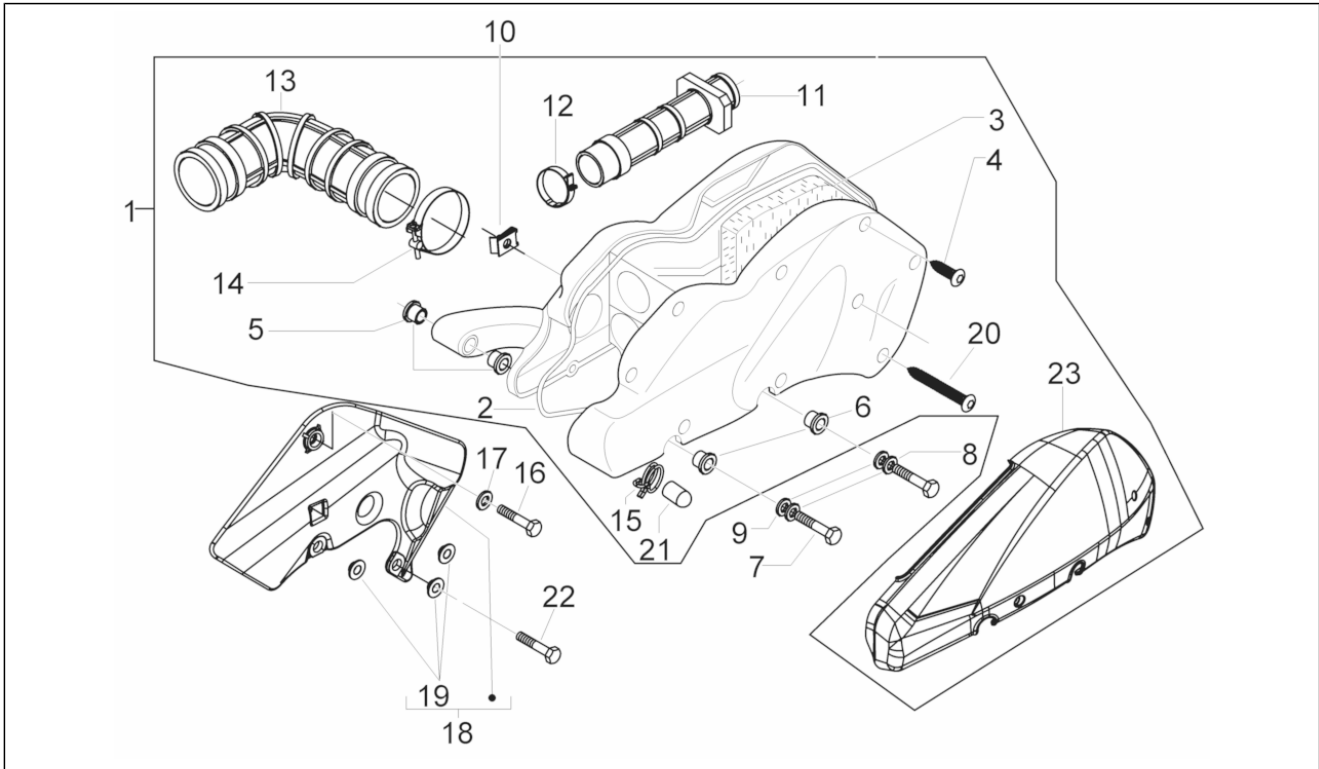

Group	Engine
Code	01.45
Description	Air filter
Service	1

Pos.	Code	Description	Qty	Variants
1	B015000	Complete air cleaner box	1	
2	829259	Filter cover gasket	1	
3	829258	Air filter	1	
4	258146	Self-tap screw M3x20	6	
5	830057	Bushing	2	
6	830056	Knurled bushing	4	
7	018640	Special cap screw M6x50	2	
8	012533	Notched washer 6,6x11x0	2	
9	003056	Flat washer 6,4x12x1	2	
10	254485	Spring plate M6	2	
11	829543	Air intake hose	1	
12	CM001926	Hose clip 35-33	1	
13	B014736	Throttle body hose	1	
14	260918	Hose clamp	1	
15	CM002910	Hose clamp	2	
16	259988	Screw m6x55	1	
17	012533	Notched washer 6,6x11x0	1	
18	657226	Protection	1	
19	830056	Knurled bushing	3	
20	879050	Self tapping screw	3	
21	827831	Cap	2	
22	414838	screw M6x35	2	
23	878994	Air cleaner appearance cover	1