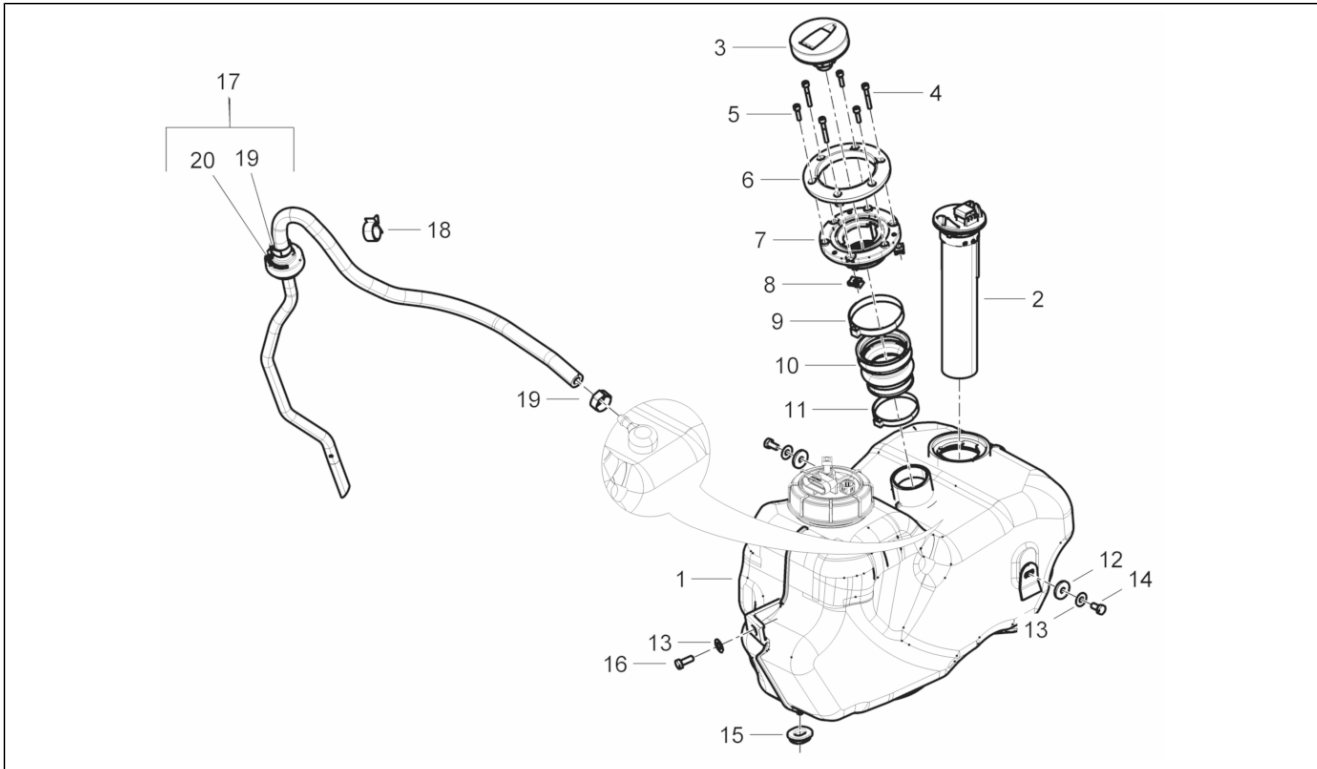

Group	Frame - Plastic parts - Coachwork
Code	02.47
Description	Fuel tank
Service	1

Pos.	Code	Description	Qty	Variants
1	656842	Fuel tank	1	
1	672953	Fuel tank	1	
1	674875	Fuel tank	1	
2	CM025706	Indicator fuel level	1	
2	CM025718	Indicator fuel level	1	
2	CM025719	Indicator fuel level	1	
3	657220	Lock kit	1	
4	655539	Hex socket screw M4x30	3	
5	959559	Hex socket screw M4x16	3	
6	1B000258	Ring nut fuel filler cap	1	Version:Sport version[S]
6	657233	Ring nut fuel filler cap	1	
7	959465	Fuel tank filler cap	1	
8	959263	Scheibe	3	
9	CM001920	Hose clamp	1	
10	673778	Hose	1	
10	959230	Hose	1	
11	CM001919	Hose clamp	1	
12	268304	Flat washer 6,5x21	2	
13	078307	Washer	3	
14	031086	Screw m6x12	2	
15	1B000888	Pad	1	
16	031088	screw M6x16	1	
17	674876	Complete breather pipe	1	
18	231590	Elastic spring	1	
18	641652	Spring	1	
19	CM001914	Hose clamp	1	
20	576748	Safety valve	1