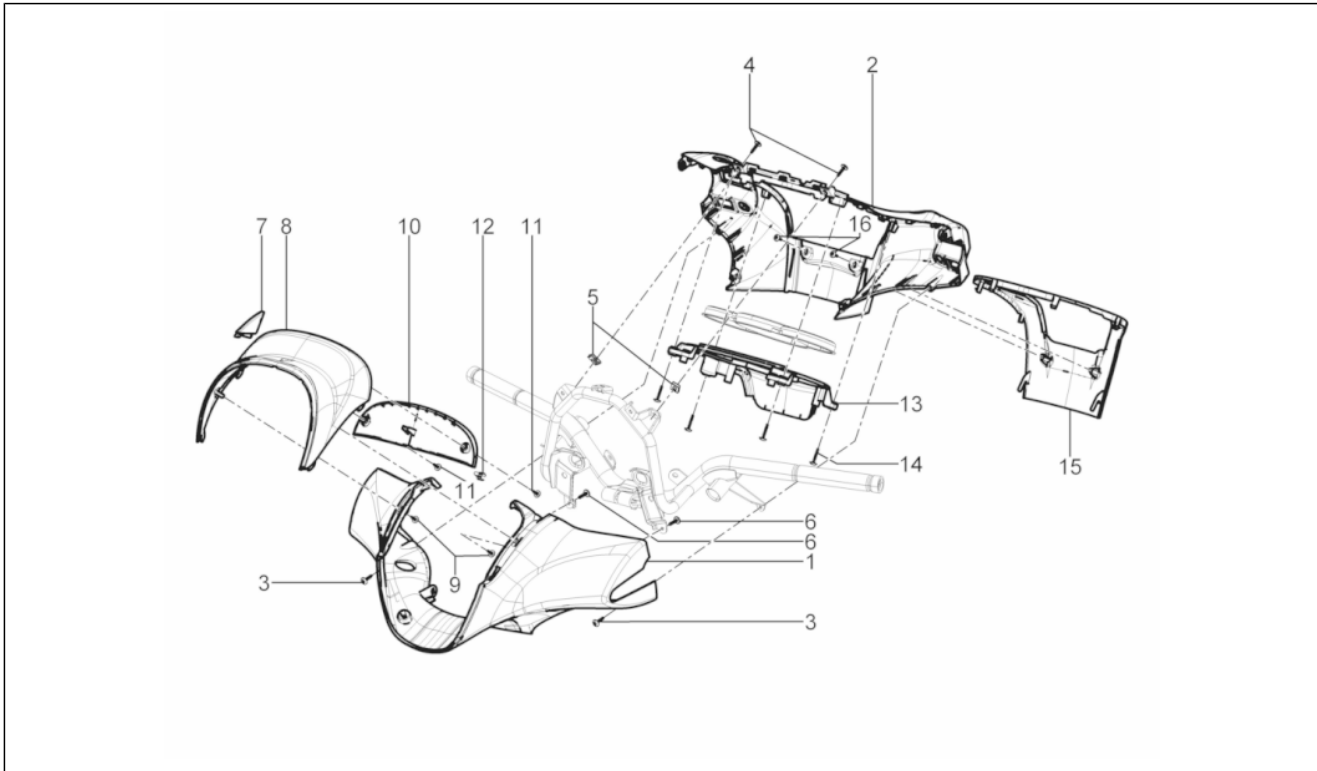

Group	Handlebars/Steering
Code	03.01
Description	Handlebars coverages
Service	1

Pos.	Code	Description	Qty	Variants
				Version:Sport version[S] Vehicle colour:Brown[120/A] Version:RST version[RST] Vehicle colour:Pearl Brown[126/A] Version:RST version[RST] Vehicle colour:Matt Black[93/B] Version:Sport version[S] Vehicle colour:Black metallic[91/B] Version:RST version[RST] Vehicle colour:849/A - Antares Red[849/A] Version:RST version[RST] Vehicle colour:98/A - Cosmo Black[98/A] Version:RST version[RST] Vehicle colour:Blue metallic[257/A] Version:RST version[RST] Vehicle colour:566 - Pearl White[566] Version:RST version[RST] Vehicle colour:Polished pastel white[595] Version:Sport version[S]
9	297498	Self tapping screw M3,5x13	2	
10	656468000C	Upper cover closing element	1	Vehicle colour:566 - Pearl White[566] Version:RST version[RST] Vehicle colour:222/A - BLUE MIDNIGHT[222/A] Version:RST version[RST] Vehicle colour:Blue metallic[257/A] Version:RST version[RST] Vehicle colour:Orion Grey[713/B] Version:RST version[RST] Vehicle colour:579 - Perseus Bronze[579] Version:RST version[RST] Vehicle colour:Matt grey[773/B] Version:Sport version[S] Vehicle colour:Brown[120/A] Version:RST version[RST] Vehicle colour:Pearl Brown[126/A] Version:RST version[RST] Vehicle colour:Matt Black[93/B]