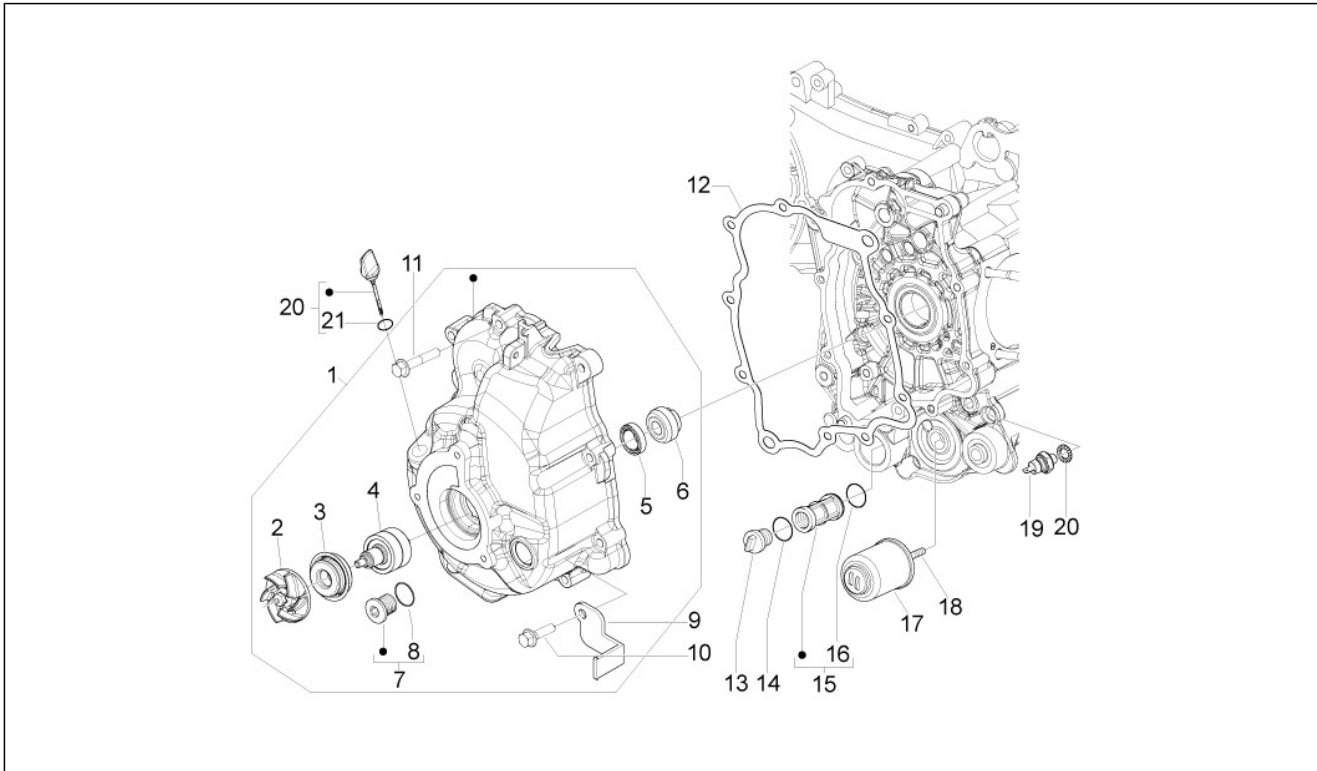

Group	Engine
Code	01.23
Description	Flywheel magneto cover - Oil filter
Service	1

Pos.	Code	Description	Qty	Variants
1	B0148885	Complete flywheel cover	1	
2	844730	Water pump impeller cpl.	1	
3	82991R	Gasket ring	1	
4	8447595	Water pump shaft assy.	1	
5	82897R	Gasket ring 20x30x5	1	
6	842389	Pump impeller drive key	1	
7	8290405	Timing plug assembly	1	
8	479986	O-ring	1	
9	657238	Lambda probe plate	1	
10	B016807	screw M6x112,5	1	
11	414838	screw M6x35	9	
12	840504	Flywheel housing cover gasket	1	
13	826165	Oil filter plug	1	
14	285536	O-ring 31,47x1,78	1	
15	843568	Intake oil filter	1	
16	288474	O-ring 20,35x1,78	1	
17	82635R	Oil filter	1	
18	840507	Oil filter special screw	1	
19	641541	Oil pressure sensor	1	
20	879081	Oil dipstick	1	
21	479986	O-ring	1	
22	AP9150472	Washer 10,5x17x1,5	1