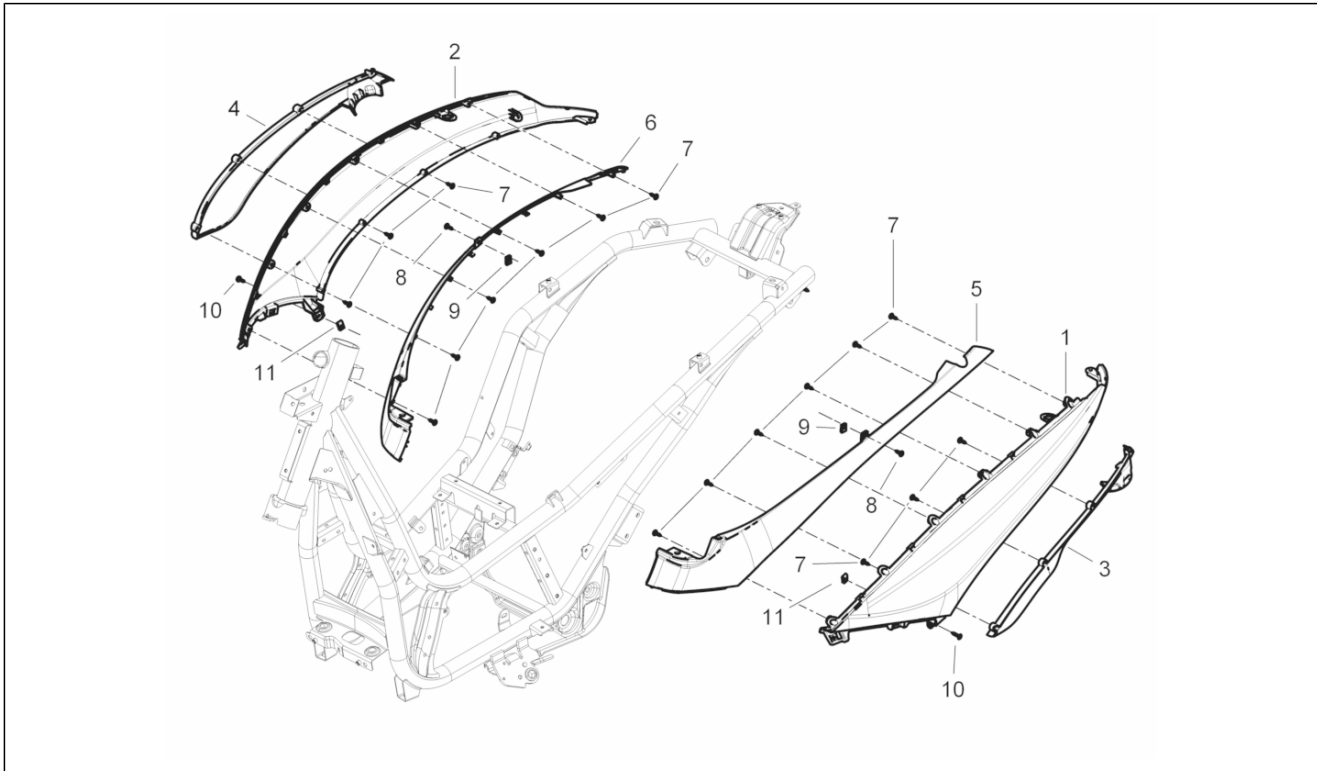

Group	Frame - Plastic parts - Coachwork
Code	02.32
Description	Side cover - Spoiler
Service	1

Pos.	Code	Description	Qty	Variants
				Version:RST version[RST] Vehicle colour:Blue metallic[257/A] Version:RST version[RST] Vehicle colour:566 - Pearl White[566] Version:RST version[RST] Vehicle colour:Polished pastel white[595] Version:Sport version[S]
5	65635500EU	LH side panel upper	1	Vehicle colour:566 - Pearl White[566] Version:RST version[RST] Vehicle colour:849/A - Antares Red[849/A] Version:RST version[RST] Vehicle colour:Orion Grey[713/B] Version:RST version[RST] Vehicle colour:Black metallic[91/B] Version:RST version[RST] Vehicle colour:Pearl Brown[126/A] Version:RST version[RST] Vehicle colour:Blue metallic[257/A] Version:RST version[RST] Vehicle colour:222/A - BLUE MIDNIGHT[222/A] Version:RST version[RST] Vehicle colour:579 - Perseus Bronze[579] Version:RST version[RST] Vehicle colour:Brown[120/A] Version:RST version[RST] Vehicle colour:98/A - Cosmo Black[98/A] Version:RST version[RST] Vehicle colour:Blue metallic[257/A] Version:RST version[RST] Vehicle colour:566 - Pearl White[566] Version:RST version[RST]
5	65635500NM	LH side panel upper	1	Vehicle colour:Matt grey[773/B] Version:Sport version[S] Vehicle colour:Matt Black[93/B] Version:Sport version[S] Vehicle colour:Polished pastel white[595] Version:Sport version[S]