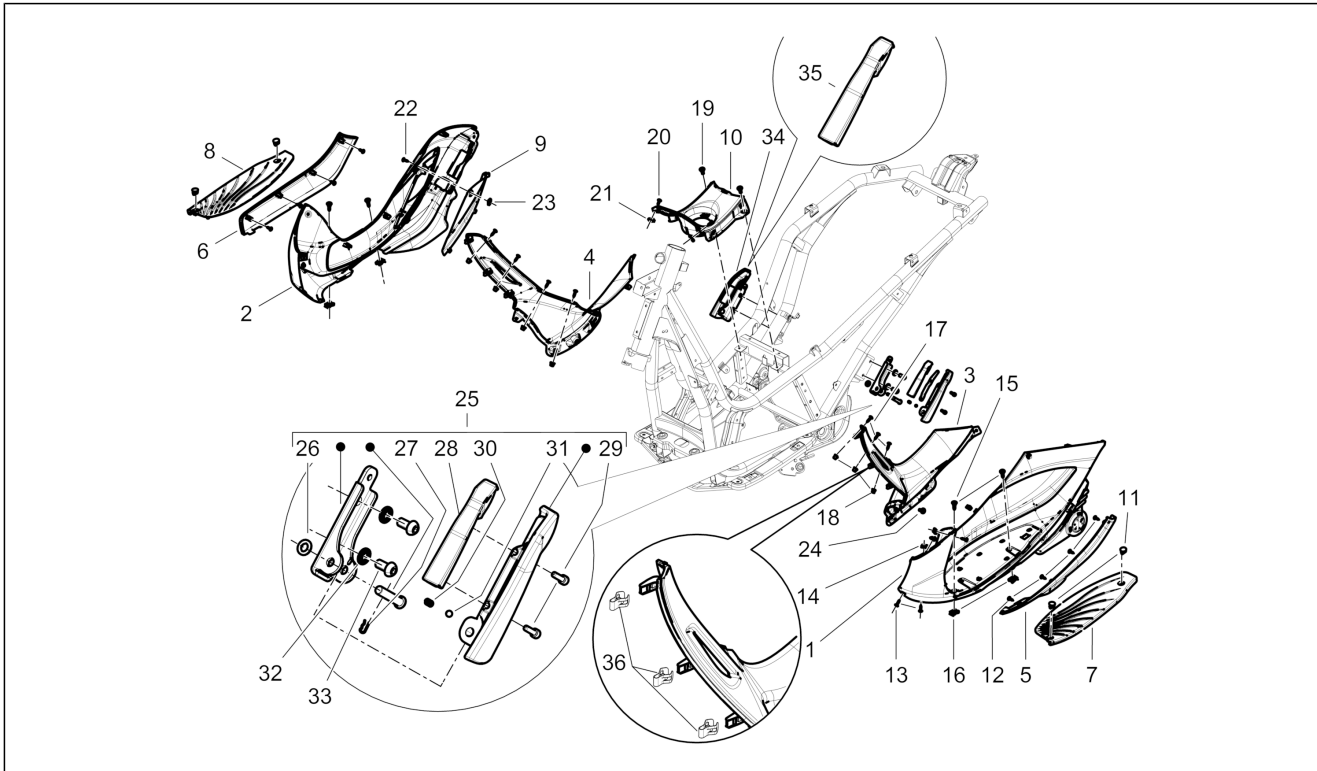

Group	Frame - Plastic parts - Coachwork
Code	02.31
Description	Central cover - Footrests
Service	1

Pos.	Code	Description	Qty	Variants
				Version:RST version[RST] Vehicle colour:Black metallic[91/B] Version:RST version[RST] Vehicle colour:849/A - Antares Red[849/A] Version:RST version[RST] Vehicle colour:98/A - Cosmo Black[98/A] Version:RST version[RST] Vehicle colour:Blue metallic[257/A] Version:RST version[RST] Vehicle colour:566 - Pearl White[566] Version:RST version[RST]
3	65634400NM	Left central cover	1	Vehicle colour:Matt grey[773/B] Version:Sport version[S] Vehicle colour:Matt Black[93/B] Version:Sport version[S] Vehicle colour:Polished pastel white[595] Version:Sport version[S]
4	656345	Right central cover	1	
4	65634500EU	Right central cover	1	Vehicle colour:566 - Pearl White[566] Version:RST version[RST] Vehicle colour:222/A - BLUE MIDNIGHT[222/A] Version:RST version[RST] Vehicle colour:Blue metallic[257/A] Version:RST version[RST] Vehicle colour:Orion Grey[713/B] Version:RST version[RST] Vehicle colour:579 - Perseus Bronze[579] Version:RST version[RST] Vehicle colour:Brown[120/A] Version:RST version[RST] Vehicle colour:Pearl Brown[126/A] Version:RST version[RST] Vehicle colour:Black metallic[91/B] Version:RST version[RST] Vehicle colour:849/A - Antares Red[849/A] Version:RST version[RST] Vehicle colour:98/A - Cosmo Black[98/A]