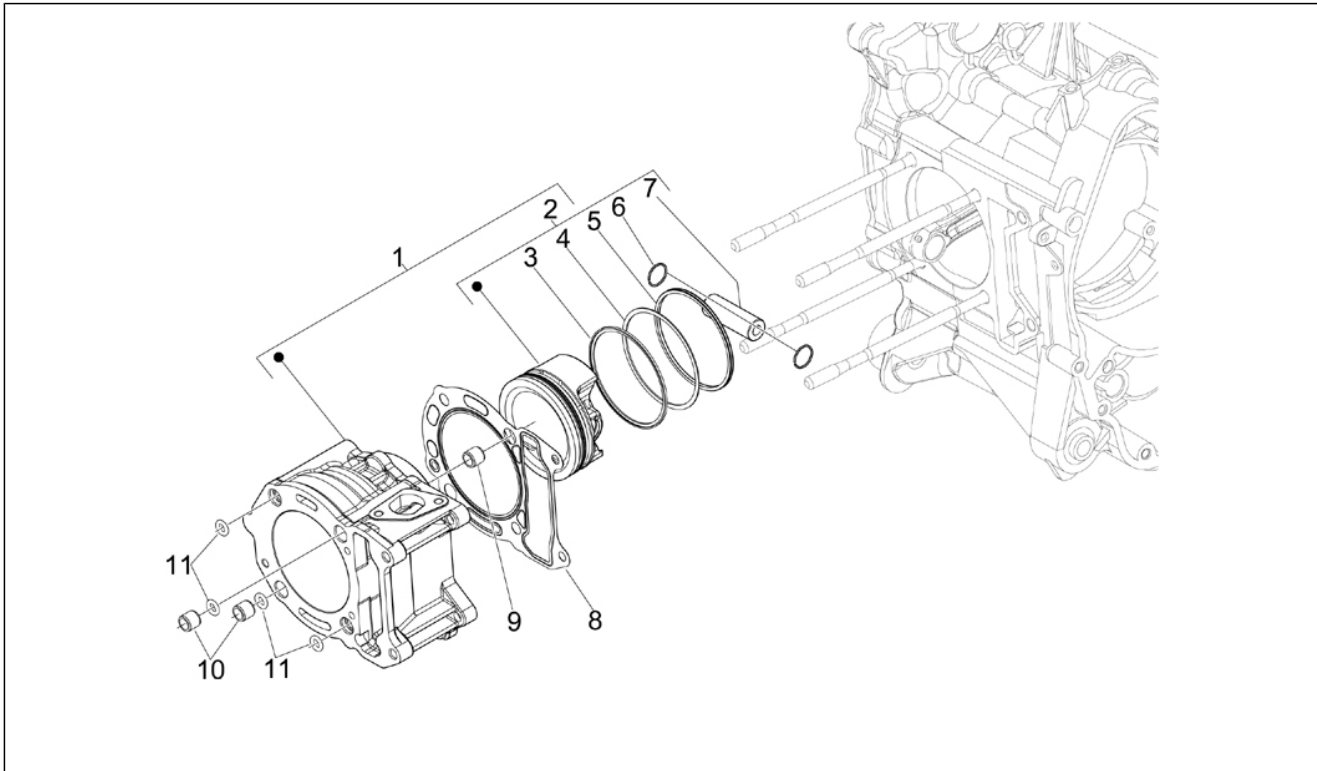

Group	Engine
Code	01.07
Description	Cylinder-piston-wrist pin unit
Service	1

Pos.	Code	Description	Qty	Variants
1	876457	Cyl.pist.-wrist pin assy unit	1	
2	8764580001	Piston + piston pin Cat.1	1	
2	8764580002	Piston + piston pin Cat.2	1	
2	8764580003	Piston + piston pin Cat.3	1	
2	8764580004	Piston + piston pin Cat.4	1	
3	874958	Compression ring $\varnothing$ 75x1,5	1	
3	B015159	Compression ring $\varnothing$ 75x1,5	1	
4	874960	Oil scraper ring $\varnothing$ 75x1,2	1	
4	B015160	Oil scraper ring $\varnothing$ 75x1,2	1	
5	876367	Oil scraper ring $\varnothing$ 75x2,5	1	
5	B015161	Oil scraper ring $\varnothing$ 75x2,5	1	
6	875096	Snap ring	2	
7	875005	Piston pin	1	
8	875112	Cylinder base gasket 0,4 mm	1	
8	875113	Cylinder base gasket 0,6 mm	1	
8	875114	Cylinder base gasket 0,8 mm	1	
9	277916	Locating dowel	2	
10	478115	Locating dowel $\varnothing$11x$\varnothing$8,1x10	2	
11	B017342	O-ring	4