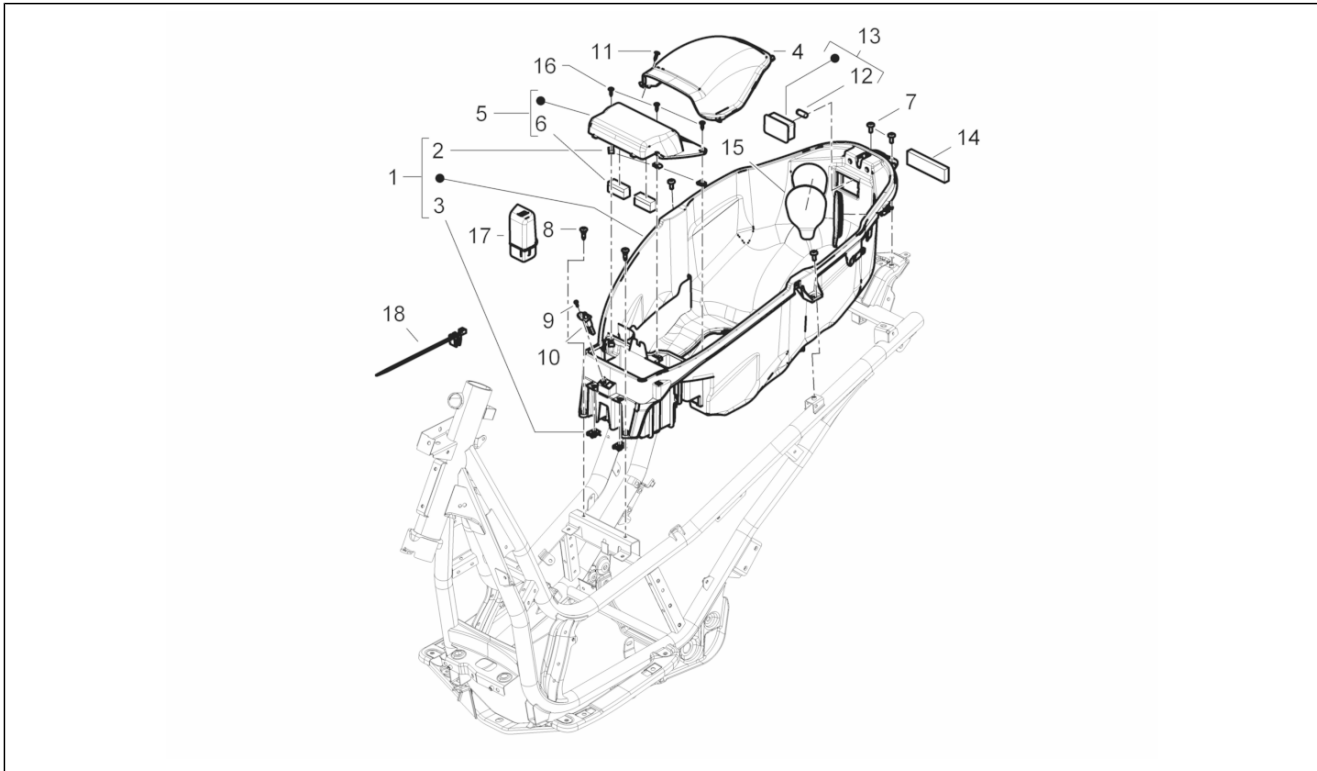

Group	Frame - Plastic parts - Coachwork
Code	02.34
Description	Helmet huosing - Undersaddle
Service	1

Pos.	Code	Description	Qty	Variants
1	673263	Helmet compartment	1	
2	CM017410	Spring plate	8	
3	254485	Spring plate M6	2	
4	656834	Engine inspection cover	1	
5	656835	Battery cover	1	
6	583310	Pad	2	
7	CM179301	Screw M6x16	4	
8	CM179201	Metric screw M6x22	2	
9	018536	Self-tap screw 3,5x13	1	
10	255323	Door button	1	
11	CM178603	Self tapping screw D4.2x13	1	
12	071633	Torpedo shaped lamp 12V-5W	1	
13	293154	Ceiling bowl	1	
14	672240	Pad	1	
15	657135	Plastic plug	2	
16	CM178601	Self tapping screw D4.2x16	3	
17	657230	Tool kit box cover	1	
18	657229	Hose clamp	1