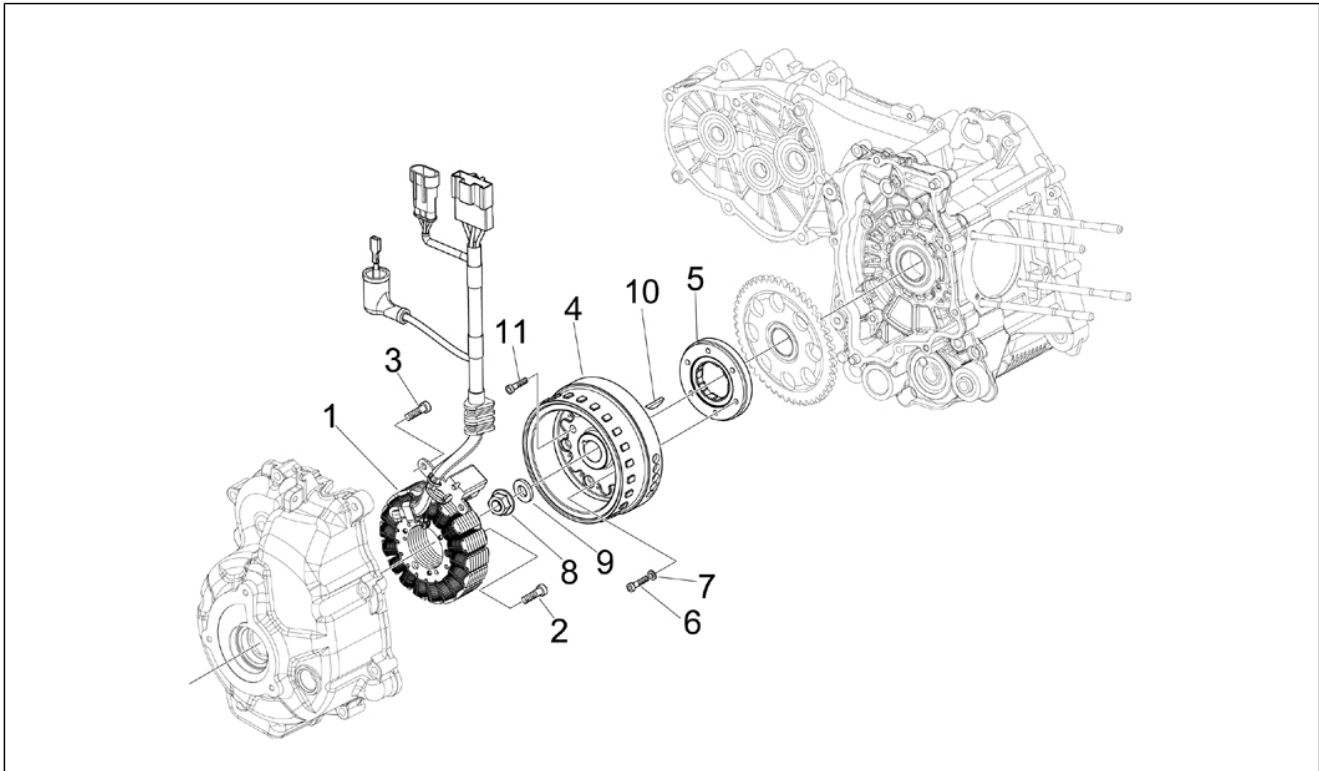

Group	Engine
Code	01.21
Description	Flywheel magneto
Service	1

Pos.	Code	Description	Qty	Variants
1	642054	Stator (Kokusan)	1	
2	597564	screw	3	
3	018575	Screw M5x10	2	
4	873034	Complete rotor (Kokusan)	1	
5	58226R	Complete freewheel rotor	1	
5	8494905	Complete freewheel	1	
6	877289	Hex socket screw M6x24	6	
7	479515	Break washer	6	
8	82952R	Special nut	1	
9	842385	Plain washer	1	
10	000097	Transmission key	1	
11	018575	Screw M5x10	2