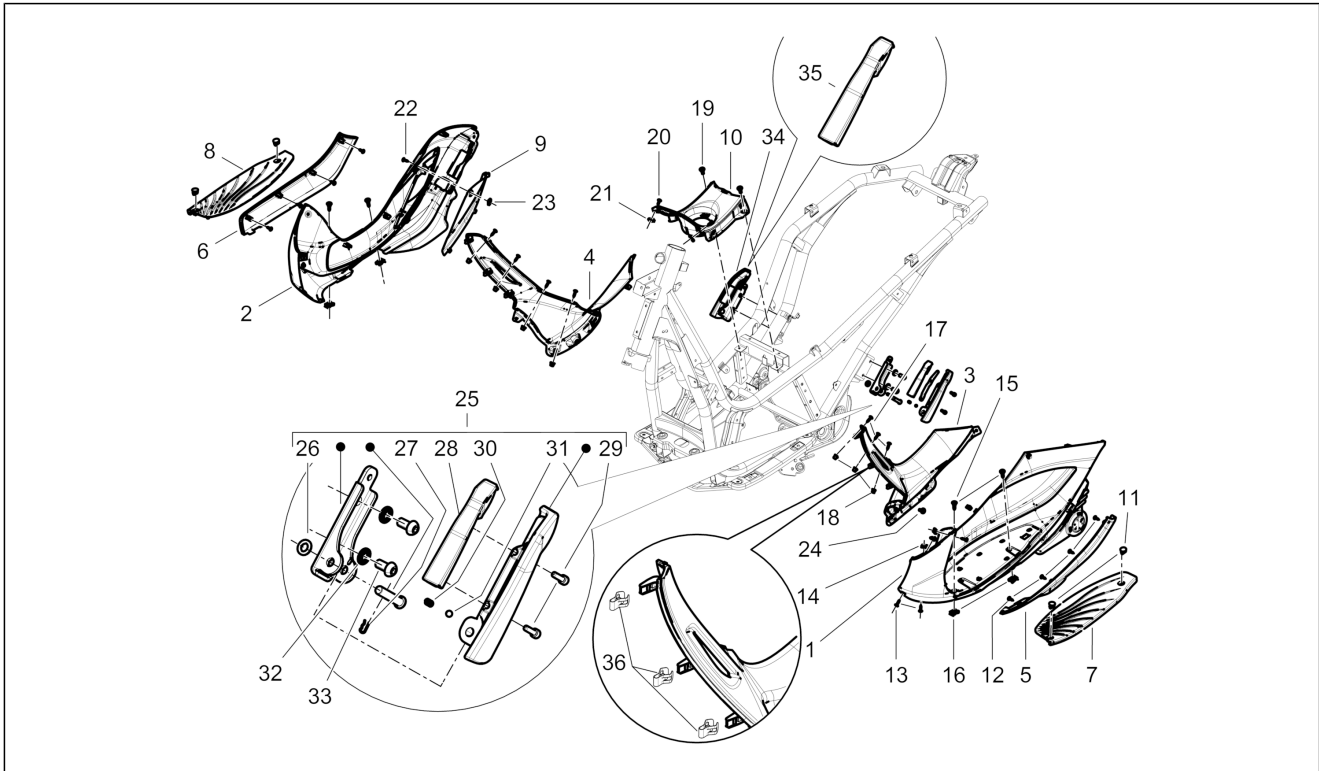

Group	Frame - Plastic parts - Coachwork
Code	02.31
Description	Central cover - Footrests
Service	1

Pos.	Code	Description	Qty	Variants
				Vehicle colour:Brown[120/A] Version:RST version[RST] Vehicle colour:Blue metallic[257/A] Version:RST version[RST] Vehicle colour:566 - Pearl White[566] Version:RST version[RST]
35	656994	RH rear footrests rubber	1	
36	D9004468091	Gripper clip	6