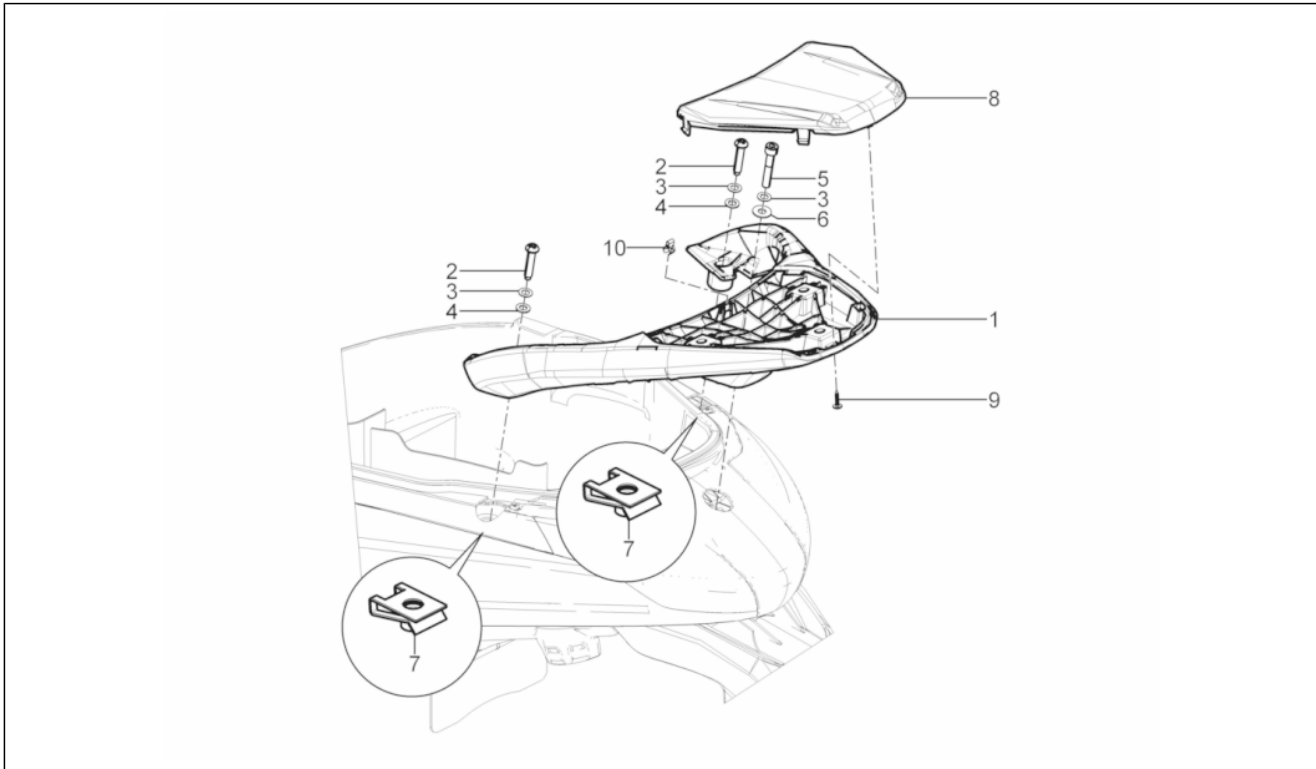

Group	Frame - Plastic parts - Coachwork
Code	02.44
Description	Rear luggage rack
Service	1

Pos.	Code	Description	Qty	Variants
1	1B000222	Rear luggage rack	1	Vehicle colour:Matt grey[773/B] Version:Sport version[S] Vehicle colour:Matt Black[93/B] Version:Sport version[S] Vehicle colour:Polished pastel white[595] Version:Sport version[S]
1	656801	Rear luggage rack	1	
1	65680100EU	Rear luggage rack	1	Vehicle colour:566 - Pearl White[566] Version:RST version[RST] Vehicle colour:222/A - BLUE MIDNIGHT[222/A] Version:RST version[RST] Vehicle colour:Blue metallic[257/A] Version:RST version[RST] Vehicle colour:Orion Grey[713/B] Version:RST version[RST] Vehicle colour:579 - Perseus Bronze[579] Version:RST version[RST] Vehicle colour:Brown[120/A] Version:RST version[RST] Vehicle colour:Pearl Brown[126/A] Version:RST version[RST] Vehicle colour:Black metallic[91/B] Version:RST version[RST] Vehicle colour:849/A - Antares Red[849/A] Version:RST version[RST] Vehicle colour:98/A - Cosmo Black[98/A] Version:RST version[RST] Vehicle colour:Blue metallic[257/A] Version:RST version[RST] Vehicle colour:566 - Pearl White[566] Version:RST version[RST]
2	656894	Torx Screw	2	
3	012540	Notched washer 14x8,3x1,8	3	
4	003058	Plain washer 15x8,4x1,5	2	
5	826298	Hex socket screw	1