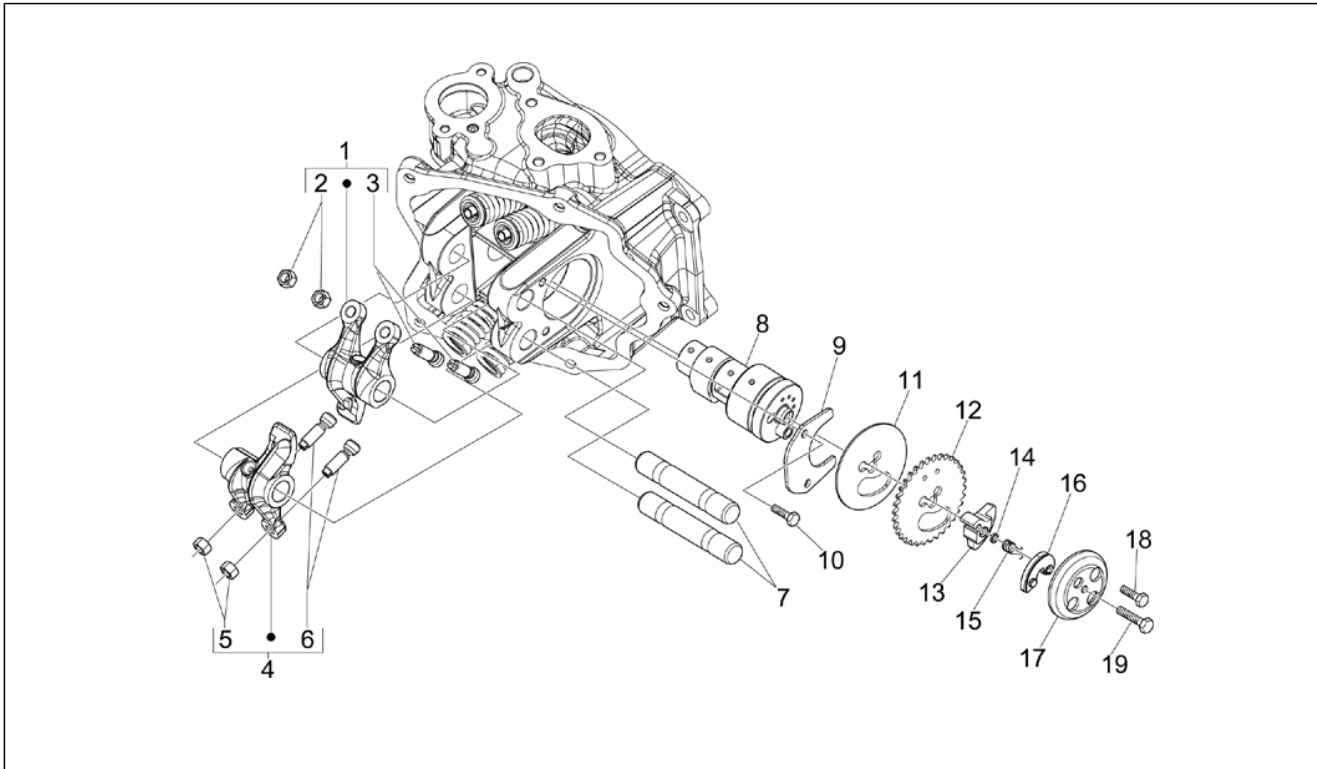

Group	Engine
Code	01.11
Description	Rocking levers support unit
Service	1

Pos.	Code	Description	Qty	Variants
1	B0184835	Complete intake side rocker	1	
2	484819	Nut	2	
3	82817R	Adjuster screw	2	
4	B0184845	Complete exhaust side rocker	1	
5	484819	Nut	2	
6	82817R	Adjuster screw	2	
7	486343	Rocker arms axis	2	
8	8759585	Camshaft axle with U.P.	1	
9	877309	Camshaft plate	1	
10	484123	Screw w/ flange	2	
11	877310	Washer	1	
12	877308	Timing system gear	1	
13	880650	Decompressor counterweight	1	
14	487833	Gasket	1	
15	486974	Spring	1	
16	8291395	Decompression counterweight	1	
17	880651	Decompression bell	1	
18	018538	Hex socket screw M5x30	1	
19	414838	screw M6x35	1