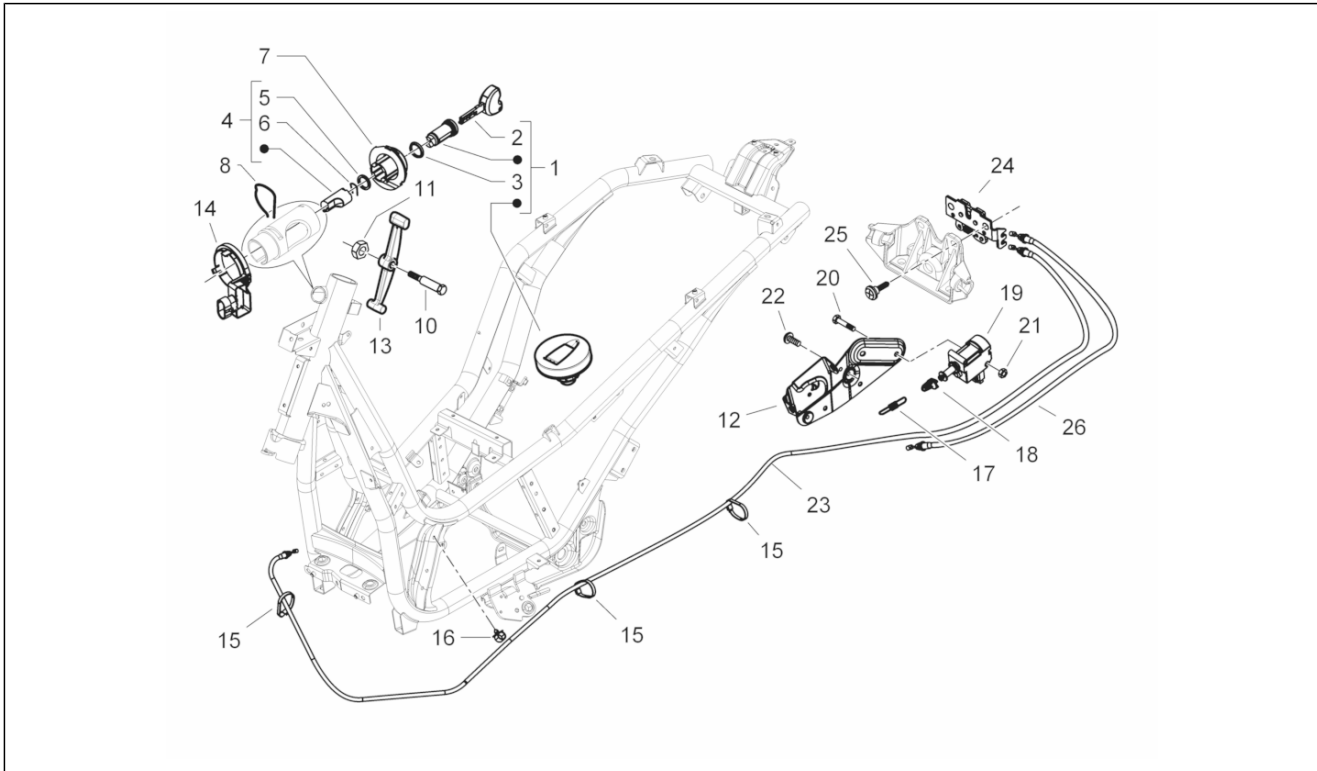

Group	Frame - Plastic parts - Coachwork
Code	02.46
Description	Locks
Service	1

Pos.	Code	Description	Qty	Variants
1	1B001095	Lock kit	1	Version:Sport version[S]
1	657220	Lock kit	1	
1	674507	Lock kit	1	
2	656264	Key blank	1	
3	298731	Gasket ring	1	
4	577816	Block	1	
5	298594	Flat washer	1	
6	298838	Cylinder retainer spring	1	
7	298581	Lock body	1	
8	253937	Spring	1	
10	299972	Special screw	1	
11	577620	Self locking nut	1	
12	657224	Transmission support bracket	1	
13	656855	Lock lever	1	
14	638534	Immobilizer antenna	1	
15	257134	Lock-strap L=277	3	
16	231590	Elastic spring	1	
17	675783	Saddle tightening spring actuator	1	
18	577128	Joint	1	
19	582990	Solenoid valve	1	
20	584121	Hexagonal-head screw	2	
21	577620	Self locking nut	2	
22	CM179301	Screw M6x16	2	
23	CM012841	Saddle cable	1	
24	CM023701	Saddle lock	1	
25	CM179202	screw	2	
26	CM023701	Saddle lock	1