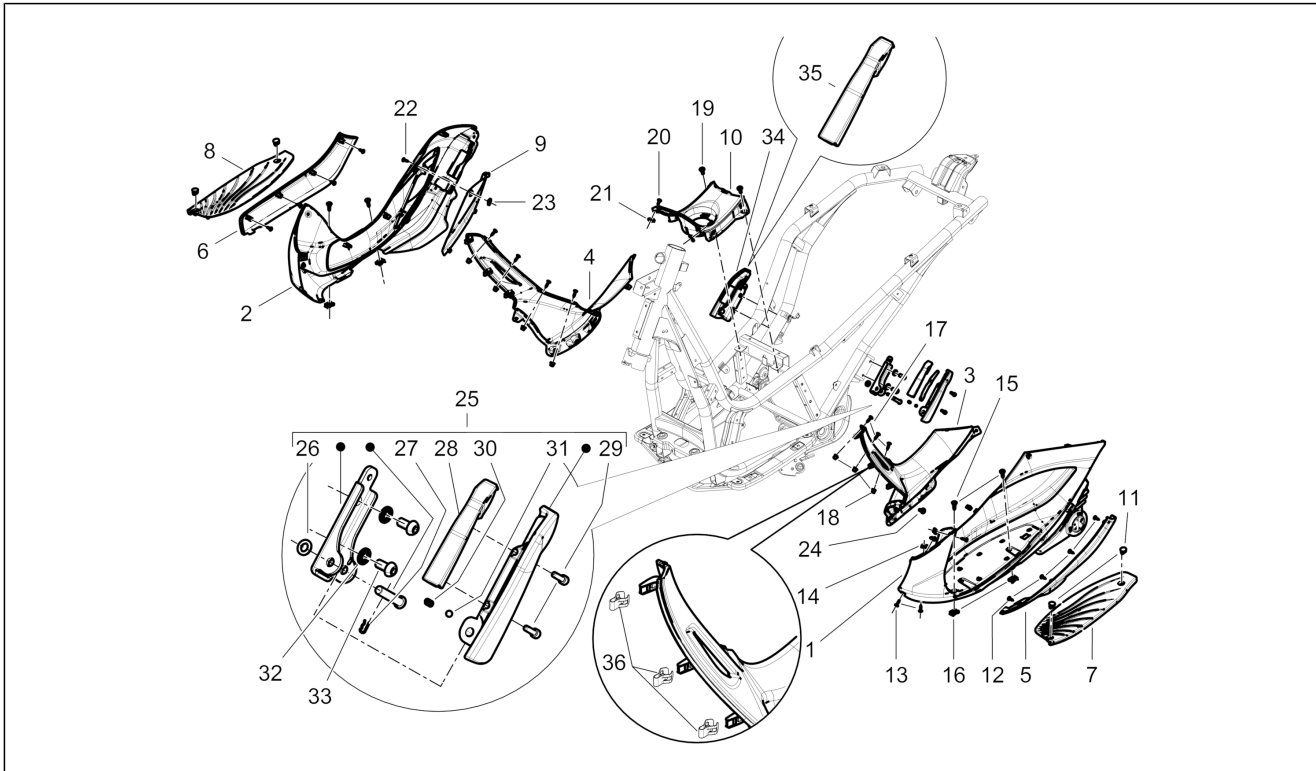

Group	Frame - Plastic parts - Coachwork
Code	02.31
Description	Central cover - Footrests
Service	1

Pos.	Code	Description	Qty	Variants
				Version:RST version[RST] Vehicle colour:Blue metallic[257/A] Version:RST version[RST] Vehicle colour:566 - Pearl White[566] Version:RST version[RST]
4	65634500NM	Right central cover	1	Vehicle colour:Matt grey[773/B] Version:Sport version[S] Vehicle colour:Matt Black[93/B] Version:Sport version[S] Vehicle colour:Polished pastel white[595] Version:Sport version[S]
5	1B000223	Left spoiler	1	Vehicle colour:Matt grey[773/B] Version:Sport version[S] Vehicle colour:Matt Black[93/B] Version:Sport version[S] Vehicle colour:Polished pastel white[595] Version:Sport version[S]
5	656351	Left spoiler	1	
5	65635100EU	Left spoiler	1	Vehicle colour:566 - Pearl White[566] Version:RST version[RST] Vehicle colour:849/A - Antares Red[849/A] Version:RST version[RST] Vehicle colour:Orion Grey[713/B] Version:RST version[RST] Vehicle colour:Blue metallic[257/A] Version:RST version[RST] Vehicle colour:Black metallic[91/B] Version:RST version[RST] Vehicle colour:Pearl Brown[126/A] Version:RST version[RST] Vehicle colour:222/A - BLUE MIDNIGHT[222/A] Version:RST version[RST] Vehicle colour:579 - Perseus Bronze[579] Version:RST version[RST] Vehicle colour:Brown[120/A] Version:RST version[RST]