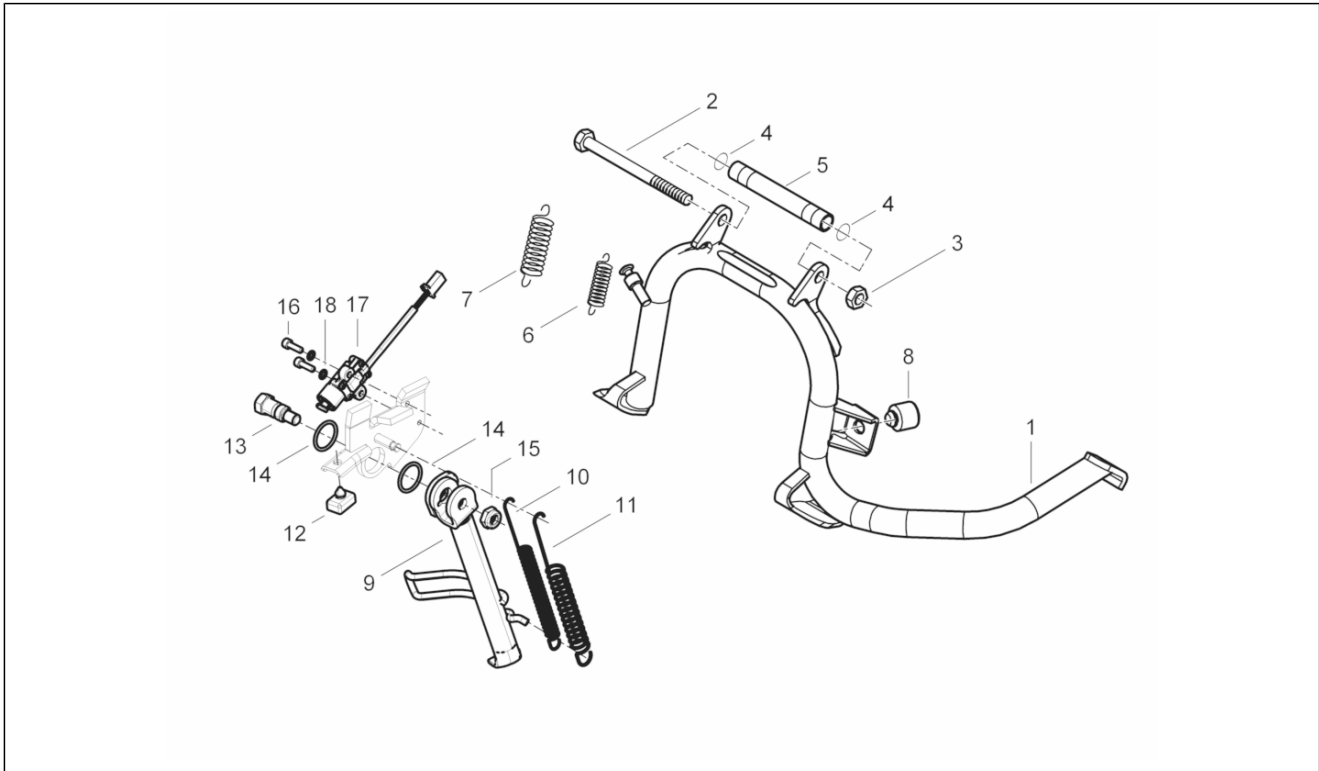

Group	Frame - Plastic parts - Coachwork
Code	02.25
Description	Stand/s
Service	1

Pos.	Code	Description	Qty	Variants
1	58545R	Stand with U.P. (unmovable parts)	1	
1	665960	Stand with U.P. (unmovable parts)	1	
2	030115	Hex screw M10x130	1	
3	002440	Self locking nut M10	1	
4	273754	O-ring	2	
5	582298	Spacer	1	
6	582850	Internal lateral stand spring	1	
7	582851	Lateral stand spring	1	
8	272426	Pad	1	
9	665947	Lateral stand	1	
10	295788	Spring	1	
11	295789	Spring	1	
12	582885	Stop buffer	1	
13	647595	Side stand fixing screw.	1	
14	191189	Gasket	2	
15	002440	Self locking nut M10	1	
16	292889	Hex socket screw M5x16	2	
17	639542	Button for side stand	1	
18	012532	Washer 5,3x10x0	2