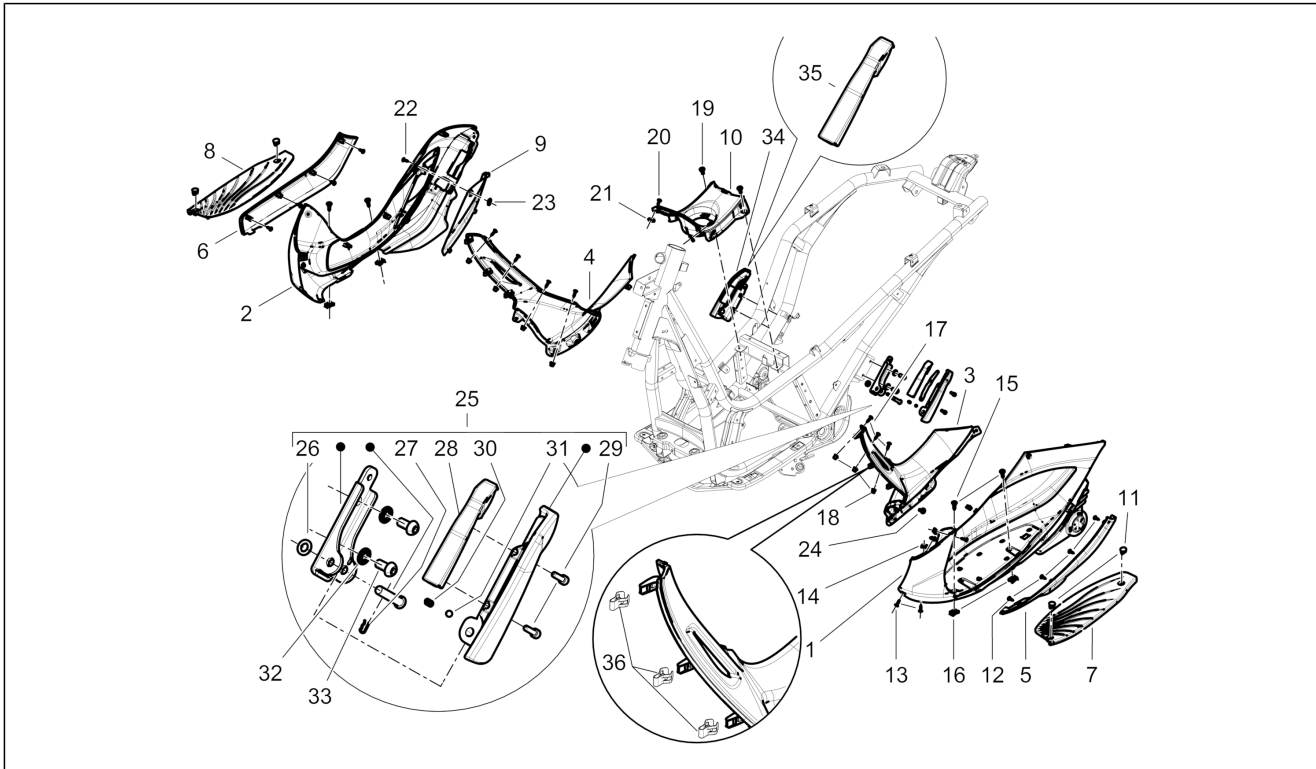

Group	Frame - Plastic parts - Coachwork
Code	02.31
Description	Central cover - Footrests
Service	1

Pos.	Code	Description	Qty	Variants
1	672624000C	Rubber mat l.h.	1	Vehicle colour:566 - Pearl White[566] Version:RST version[RST] Vehicle colour:222/A - BLUE MIDNIGHT[222/A] Version:RST version[RST] Vehicle colour:Blue metallic[257/A] Version:RST version[RST] Vehicle colour:Orion Grey[713/B] Version:RST version[RST] Vehicle colour:579 - Perseus Bronze[579] Version:RST version[RST] Vehicle colour:Matt grey[773/B] Version:Sport version[S] Vehicle colour:Brown[120/A] Version:RST version[RST] Vehicle colour:Pearl Brown[126/A] Version:RST version[RST] Vehicle colour:Matt Black[93/B] Version:Sport version[S] Vehicle colour:Black metallic[91/B] Version:RST version[RST] Vehicle colour:849/A - Antares Red[849/A] Version:RST version[RST] Vehicle colour:98/A - Cosmo Black[98/A] Version:RST version[RST] Vehicle colour:Blue metallic[257/A] Version:RST version[RST] Vehicle colour:566 - Pearl White[566] Version:RST version[RST] Vehicle colour:Polished pastel white[595] Version:Sport version[S]
2	673207000C	Rubber mat r.h.	1	Vehicle colour:566 - Pearl White[566] Version:RST version[RST] Vehicle colour:222/A - BLUE MIDNIGHT[222/A] Version:RST version[RST] Vehicle colour:Blue metallic[257/A] Version:RST version[RST] Vehicle colour:Orion Grey[713/B]