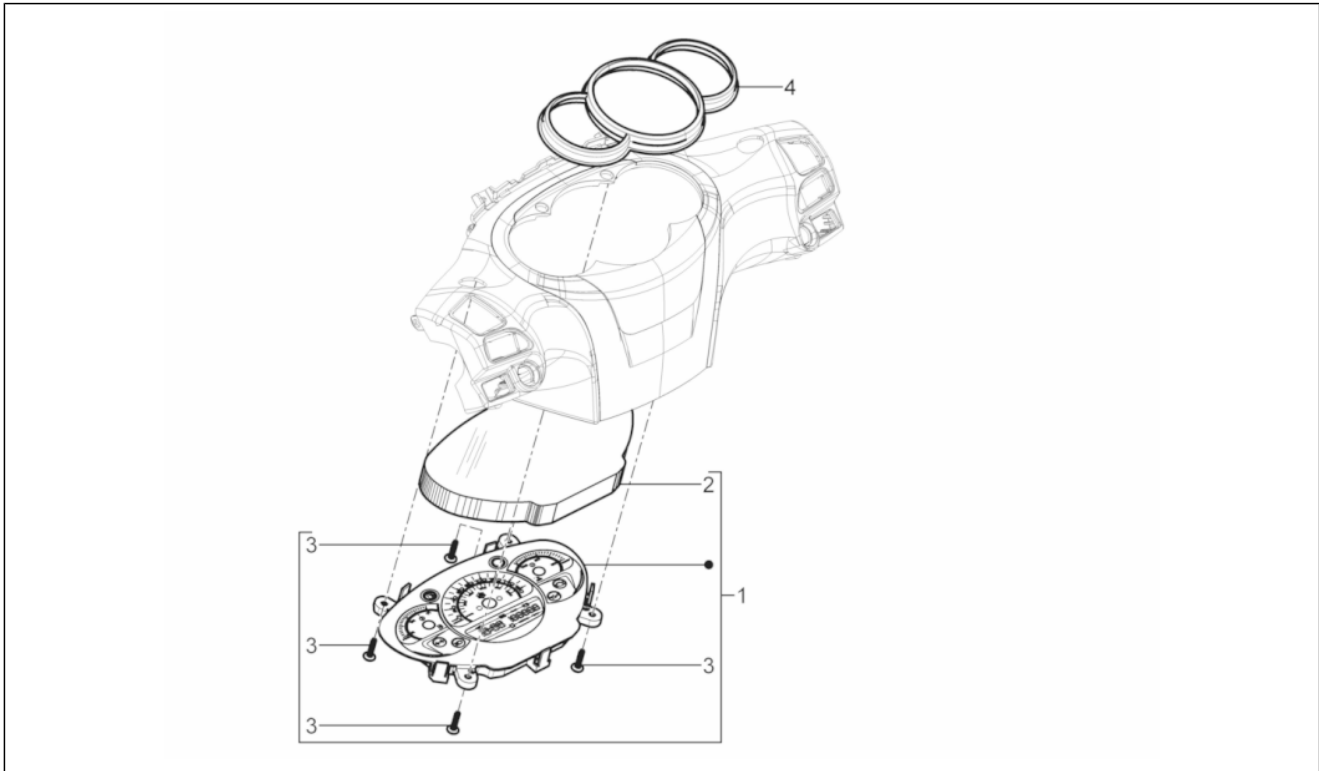

Group	Handlebars/Steering
Code	03.02
Description	Meter combination - Cruscotto
Service	1

Pos.	Code	Description	Qty	Variants
1	641853	Meter combination	1	
2	642180	Instrument panel glass	1	
3	CM180702	Self tapping screw	4	
4	657044	Instrument panel frame	1	
4	672138	Instrument panel frame	1	Version:Sport version[S]