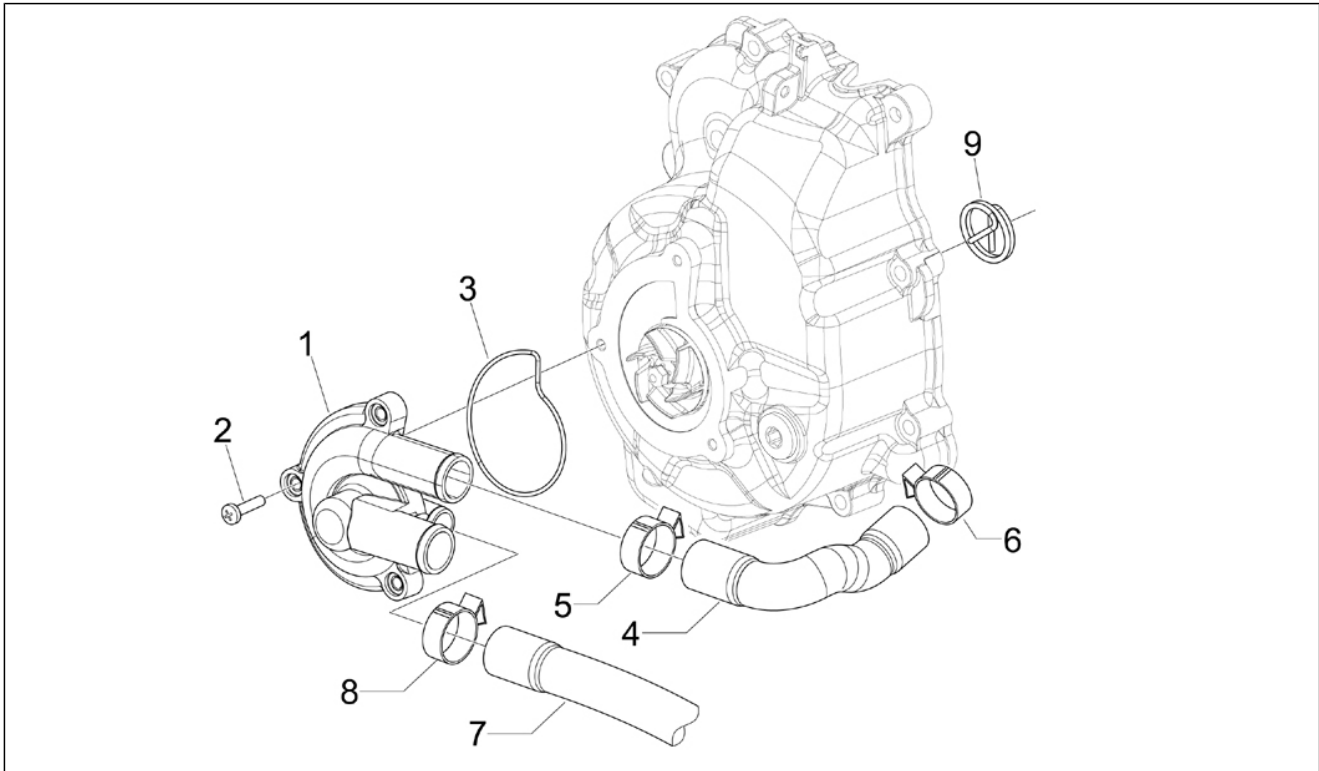

Group	Engine
Code	01.19
Description	Cooler pump
Service	1

Pos.	Code	Description	Qty	Variants
1	877528	Water pump cover	1	
2	828662	Screw M5x22	3	
3	485080	O-ring	1	
4	878626	Pump-cylinder hose	1	
5	CM001922	Hose clamp	2	
6	CM001904	Hose clamp	1	
7	847718	By-pass pipe	1	
7	878940	By-pass pipe	1	
8	CM001904	Hose clamp	1	
9	842390	Drive key	1