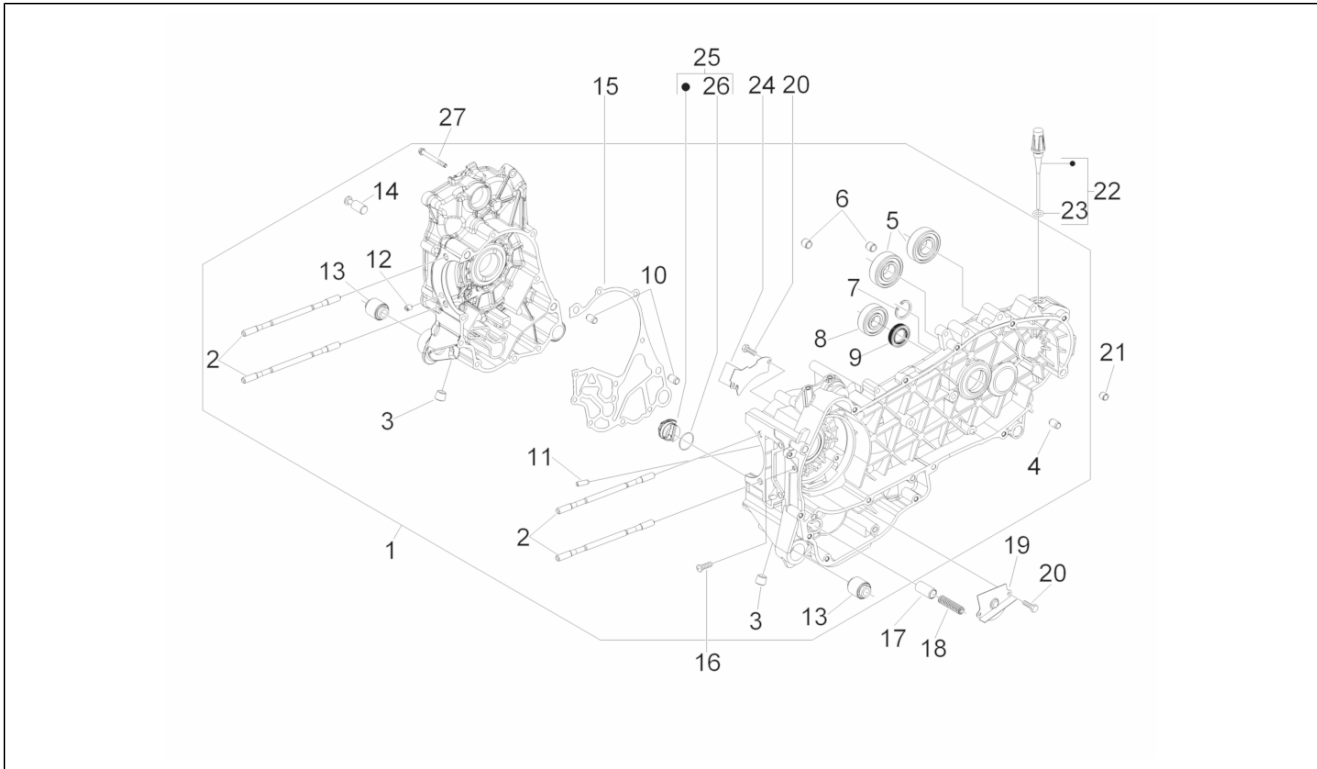

Group	Engine
Code	01.05
Description	Crankcase
Service	1

Pos.	Code	Description	Qty	Variants
1	8787015001	Complete crankcase Cat.1	1	
1	8787015002	Complete crankcase Cat.2	1	
1	B0172830001	Complete crankcase Cat.1	1	
1	B0172830002	Complete crankcase Cat.2	1	
2	1A003628R	Stud bolt	4	
3	411311	Plug M12x1,5	2	
4	239388	Pin 6,5x9,5x15	2	
5	83018R	Radial ball bearing 15x42x13	2	
6	478115	Locating dowel $\varnothing 11 \times \varnothing 8,1 \times 10$	2	
7	000674	Circlip 25x26.9x1.2	1	
8	833701	Radial ball bearing 20x47x14	2	
9	82878R	Gasket ring 20-32-7	1	
10	239388	Pin 6,5x9,5x15	2	
11	484034	Nozzle	1	
12	844582	Nozzle D 1.1	1	
13	486081	Silent-block	2	
14	483785	Springs fixing pin	1	
15	875111	Gasket	1	
16	018575	Screw M5x10	1	
17	829661	Oil pressure valve	1	
18	485655	Spring	1	
19	483767	Lower oil bulkhead	1	
20	830061	Screw w/ flange M5x16	4	
21	277916	Locating dowel	1	
22	832130	Complete oil level dipstick	1	
23	827085	Gasket ring 14,43x9,19x2,62	1	
24	485047	Upper oil bulkhead	1	
25	845861	Filter door insert	1