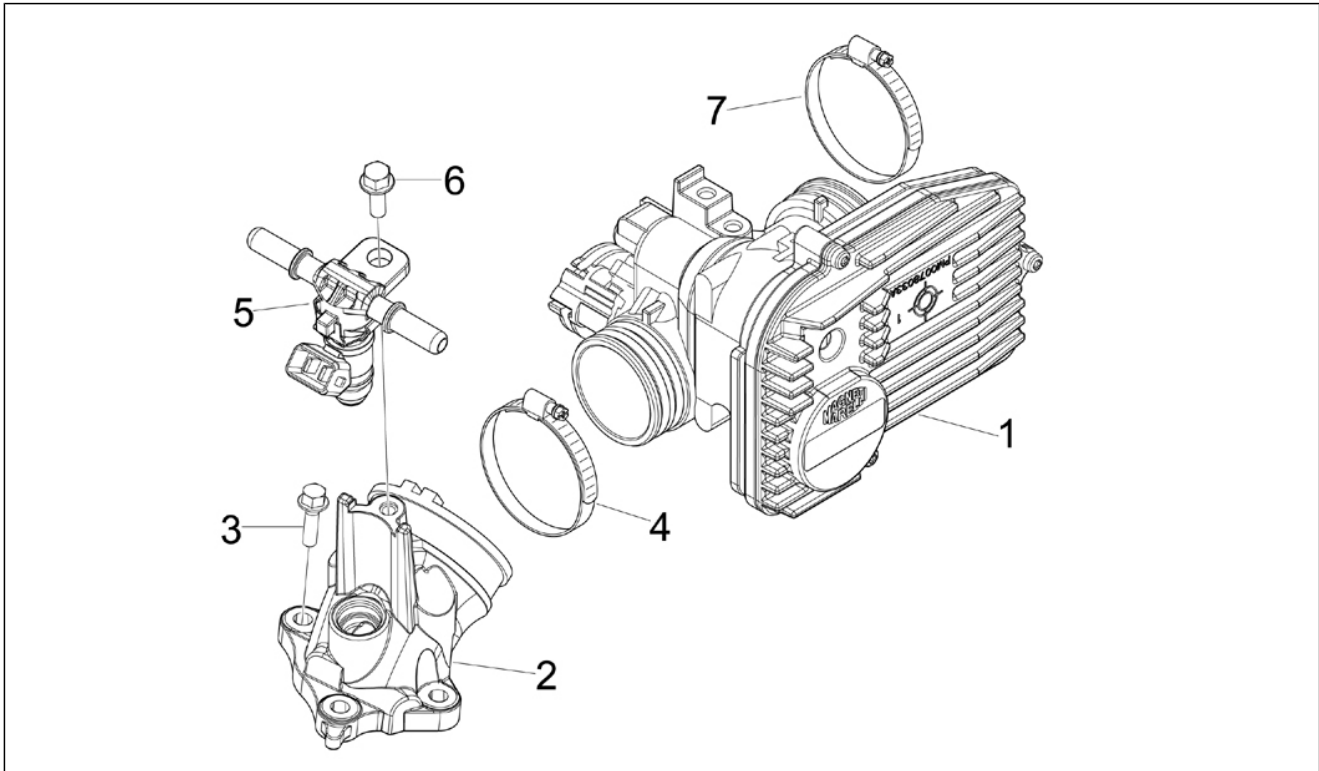

<b>Group</b>	Engine
<b>Code</b>	01.36
<b>Description</b>	Throttle body - Injector - Union pipe
<b>Service</b>	1

Pos.	Code	Description	Qty	Variants
1	CM081720	Throttle body with E.U.C.	1	
1	CM084802	Throttle body with electronic control unit	1	
2	875694	Union pipe	1	
3	018639	Hex screw M6x20	3	
4	709532	Hose clamp	1	
5	8732885	Complete injector	1	
6	872269	Screw w/ flange M5x20	1	
7	260918	Hose clamp	1	