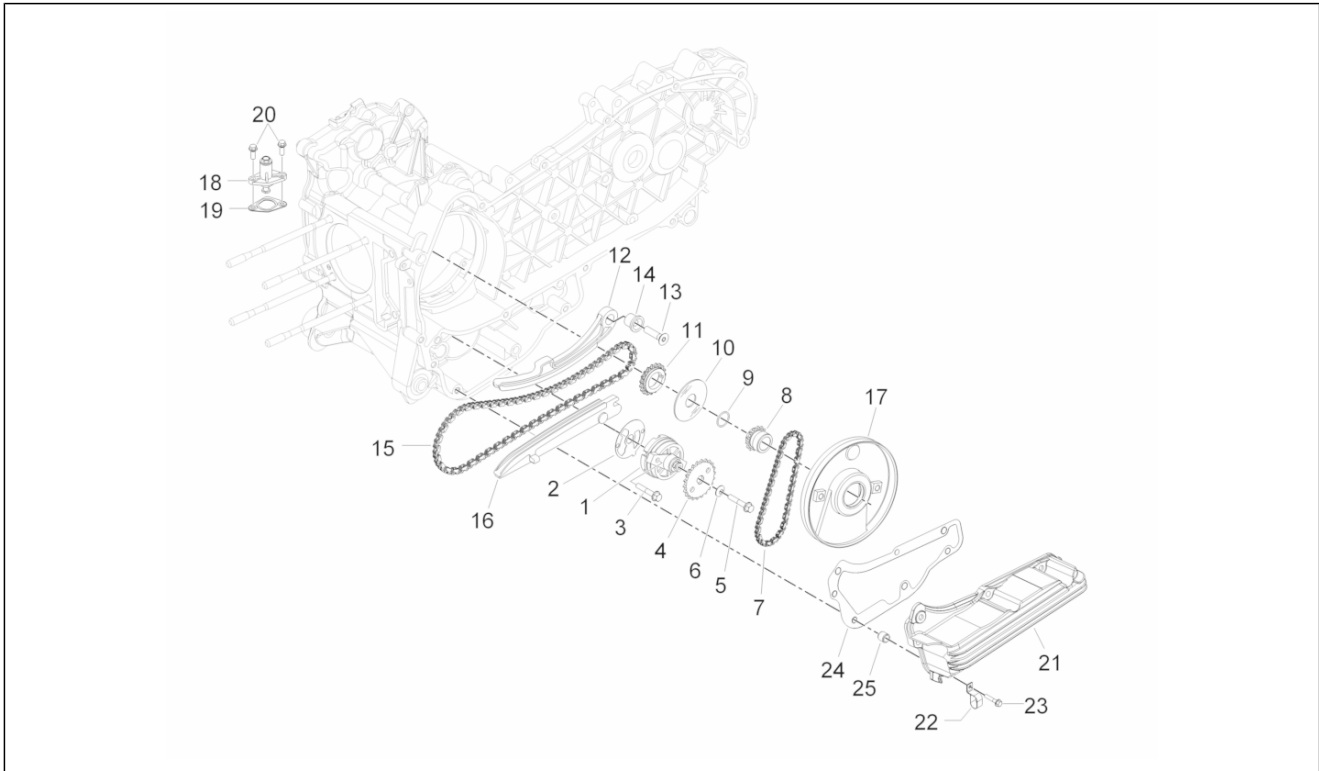

<b>Group</b>	Engine
<b>Code</b>	01.18
<b>Description</b>	Oil pump
<b>Service</b>	1

Pos.	Code	Description	Qty	Variants
1	82948R	Oil pump assembly	1	
2	847929	Carter-oil pump gasket	1	
3	829593	Screw w/ flange M5x35	2	
4	287913	Oil pump gear	1	
5	B016426	Screw w/ flange M6x14	1	
6	436695	Belleville spring Ø6,4xØ20x2	1	
7	82723R	Camshaft chain	1	
8	82783R	Oil pump control pinion	1	
9	825952	O-Ring seal ring	1	
10	483918	Oil seal washer	1	
11	82782R	Timing chain pinion	1	
12	840344	Chain tensioner rod	1	
13	414837	Screw w/ flange M6x25	1	
13	B016774	Screw w/ flange M6x25	1	
14	485868	Spacer	1	
15	82649R	Oil pump chain	1	
16	847516	Chain tensioner sliding block	1	
17	847116	Timing system cover	1	
18	289919	Chain tensioner	1	
19	847928	Gasket	1	
20	B016777	Screw w/ flange M6x16	2	
21	875908	Pan oil	1	
22	564629	Hose clamp	1	
23	289731	Screw w/ flange M6x30	7	
23	B016792	Screw w/ flange M6x30	7	
24	846098	Gasket	1	
25	277916	Locating dowel	3	