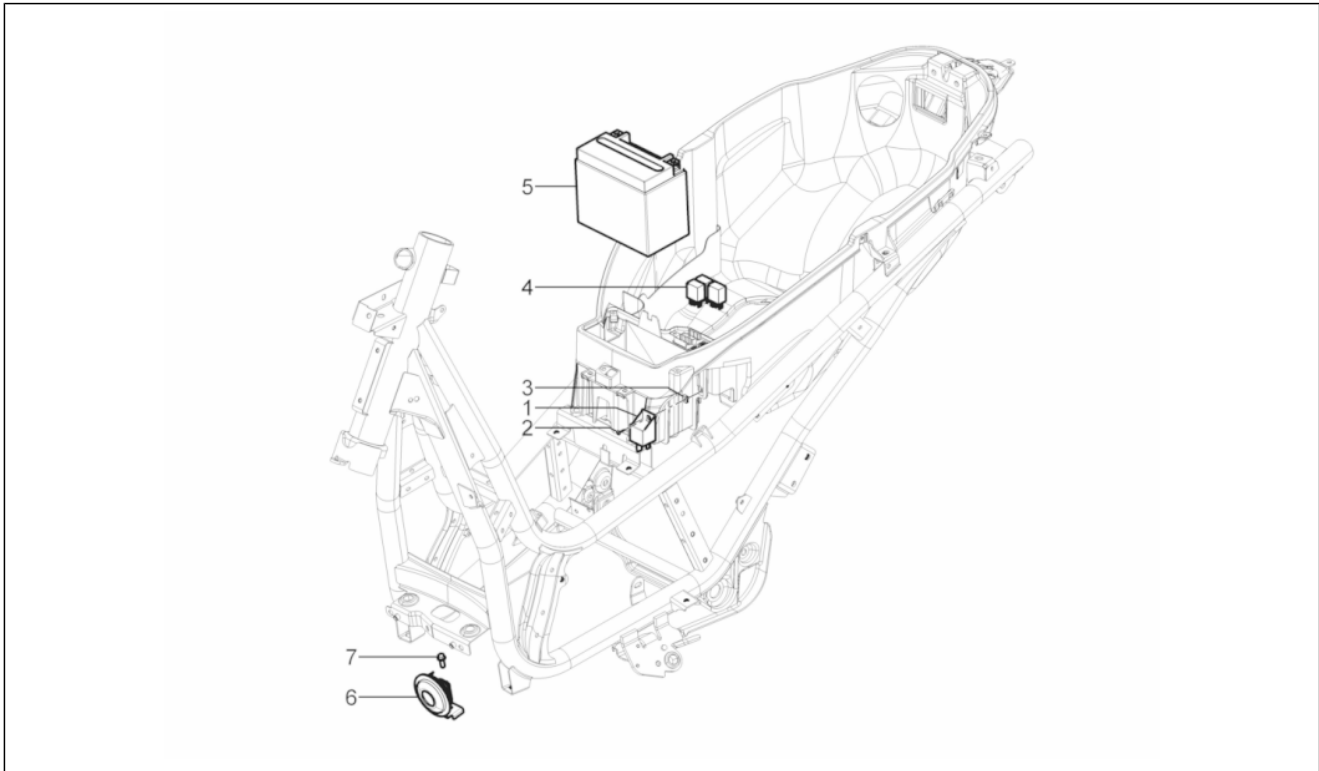

Group	Electrical system
Code	06.05
Description	Remote control switches - Battery - Horn
Service	1

Pos.	Code	Description	Qty	Variants
1	58115R	Starter relay 12V-80A	1	
2	015733	screw	1	
3	CM017409	Spring plate	1	
4	642093	Microrelay with resistance 12V-30A	3	
5	583158	Battery (Yuasa) 12V-10Ah	1	
6	CM071814	Horn 12v cc	1	
7	B016777	Screw w/ flange M6x16	1