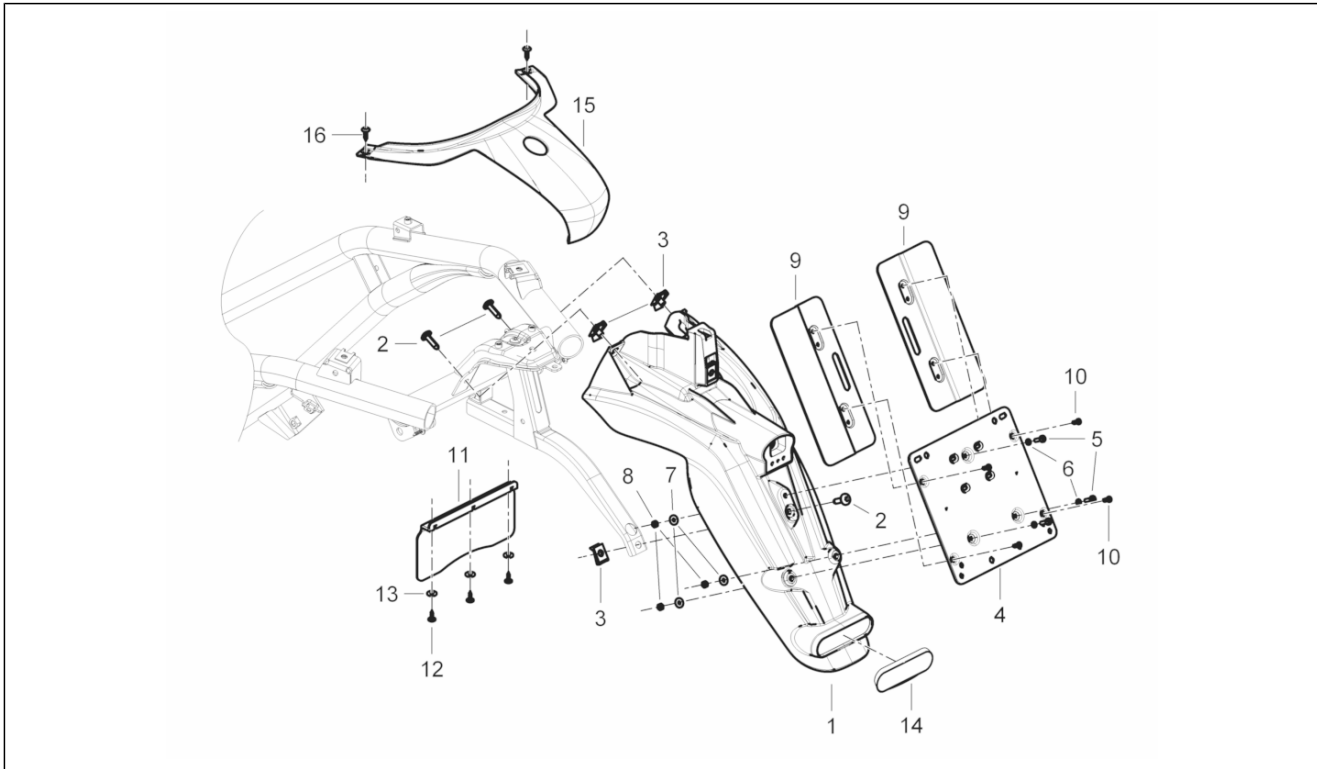

Group	Frame - Plastic parts - Coachwork
Code	02.37
Description	Rear cover - Splash guard
Service	1

Pos.	Code	Description	Qty	Variants
				Version:Sport version[S] Vehicle colour:Matt Black[93/B] Version:Sport version[S] Vehicle colour:Polished pastel white[595] Version:Sport version[S]
2	CM179302	Metric screw M6x22	3	
3	254485	Spring plate M6	3	
4	584884	Number plate holder	1	
5	018591	screw M4x14	3	
6	016404	Flat washer 4,2x7,6x0,9	3	
7	013763	Flat washer 4,2x12x1	3	
8	020104	Nut M4	3	
9	584877	Number-plate extension	2	
10	268596	Self tapping screw D4x13	4	
11	657217	Engine splash guard	1	
12	297498	Self tapping screw M3,5x13	3	
13	013763	Flat washer 4,2x12x1	3	
14	58233R	Rear retroreflector	1	
15	65685300BT	Rear protection	1	Vehicle colour:566 - Pearl White[566] Version:RST version[RST] Vehicle colour:566 - Pearl White[566] Version:RST version[RST]
15	65685300BU	Rear protection	1	Vehicle colour:Polished pastel white[595] Version:Sport version[S]
15	65685300DE	Rear protection	1	Vehicle colour:222/A - BLUE MIDNIGHT[222/A] Version:RST version[RST]
15	65685300DO	Rear protection	1	Vehicle colour:Blue metallic[257/A] Version:RST version[RST] Vehicle colour:Blue metallic[257/A] Version:RST version[RST]
15	65685300EV	***REAR COVER	1	Vehicle colour:Orion Grey[713/B] Version:RST version[RST]