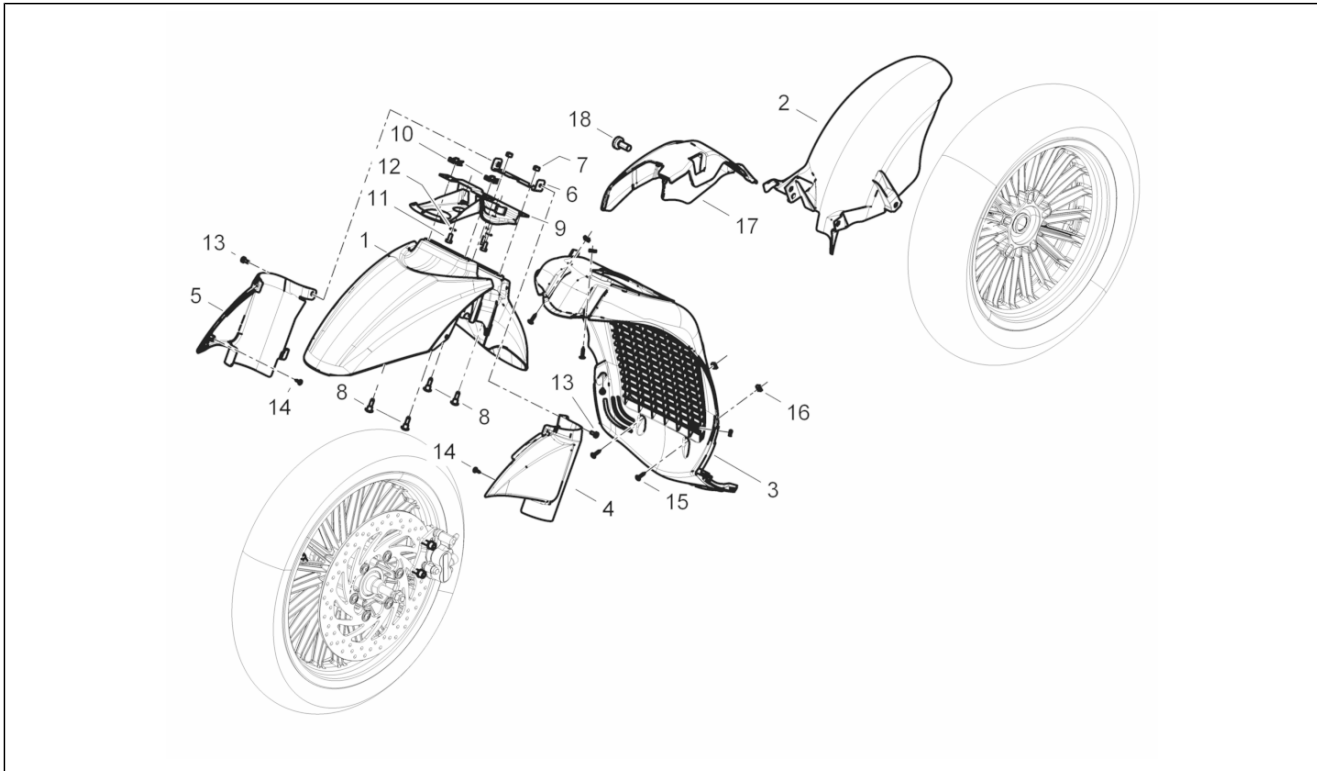

Group	Frame - Plastic parts - Coachwork
Code	02.33
Description	Wheel huosing - Mudguard
Service	1

Pos.	Code	Description	Qty	Variants
1	667197	Front mudguard	1	
1	66719700BT	Front mudguard	1	Vehicle colour:566 - Pearl White[566] Version:RST version[RST] Vehicle colour:566 - Pearl White[566] Version:RST version[RST]
1	66719700BU	Front mudguard	1	Vehicle colour:Polished pastel white[595] Version:Sport version[S]
1	66719700DE	Front mudguard	1	Vehicle colour:222/A - BLUE MIDNIGHT[222/A] Version:RST version[RST]
1	66719700DO	Front mudguard	1	Vehicle colour:Blue metallic[257/A] Version:RST version[RST] Vehicle colour:Blue metallic[257/A] Version:RST version[RST]
1	66719700EV	Front mudguard	1	Vehicle colour:Orion Grey[713/B] Version:RST version[RST]
1	66719700GV	Front mudguard	1	Vehicle colour:579 - Perseus Bronze[579] Version:RST version[RST]
1	66719700HC	Front splash guard	1	Vehicle colour:Matt grey[773/B] Version:Sport version[S]
1	66719700M8	Front mudguard	1	Vehicle colour:Brown[120/A] Version:RST version[RST]
1	66719700MC	Front mudguard	1	Vehicle colour:Pearl Brown[126/A] Version:RST version[RST]
1	66719700NN	Front mudguard	1	Vehicle colour:Black metallic[91/B] Version:RST version[RST]
1	66719700NO	Front mudguard	1	Vehicle colour:Matt Black[93/B] Version:Sport version[S]
1	66719700RR	Front mudguard	1	Vehicle colour:849/A - Antares Red[849/A] Version:RST version[RST]
1	66719700XN2	Front mudguard	1	Vehicle colour:98/A - Cosmo Black[98/A] Version:RST version[RST]
2	656830	Rear mudguard	1