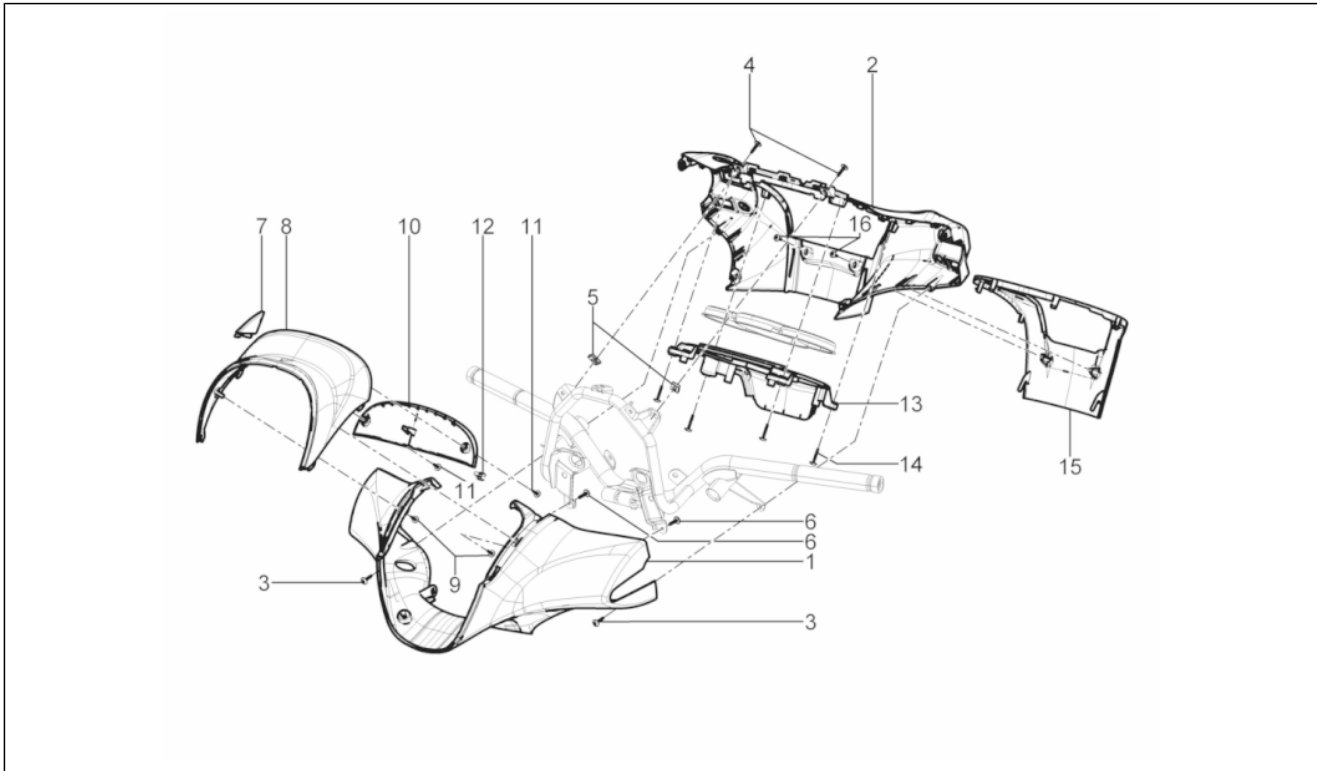

Group	Handlebars/Steering
Code	03.01
Description	Handlebars coverages
Service	1

Pos.	Code	Description	Qty	Variants
1	656464	Front handlebars cover	1	
1	65646400BT	Front handlebars cover	1	Vehicle colour:566 - Pearl White[566] Version:RST version[RST] Vehicle colour:566 - Pearl White[566] Version:RST version[RST]
1	65646400BU	Front handlebars cover	1	Vehicle colour:Polished pastel white[595] Version:Sport version[S]
1	65646400DE	Front handlebars cover	1	Vehicle colour:222/A - BLUE MIDNIGHT[222/A] Version:RST version[RST]
1	65646400DO	Front handlebars cover	1	Vehicle colour:Blue metallic[257/A] Version:RST version[RST] Vehicle colour:Blue metallic[257/A] Version:RST version[RST]
1	65646400EV	Front handlebars cover	1	Vehicle colour:Orion Grey[713/B] Version:RST version[RST]
1	65646400GV	Front handlebars cover	1	Vehicle colour:579 - Perseus Bronze[579] Version:RST version[RST]
1	65646400HC	Front handlebars cover	1	Vehicle colour:Matt grey[773/B] Version:Sport version[S]
1	65646400M8	Front handlebars cover	1	Vehicle colour:Brown[120/A] Version:RST version[RST]
1	65646400MC	Front handlebars cover	1	Vehicle colour:Pearl Brown[126/A] Version:RST version[RST]
1	65646400NN	Front handlebars cover	1	Vehicle colour:Black metallic[91/B] Version:RST version[RST]
1	65646400NO	Front handlebars cover	1	Vehicle colour:Matt Black[93/B] Version:Sport version[S]
1	65646400RR	Front handlebars cover	1	Vehicle colour:849/A - Antares Red[849/A] Version:RST version[RST]
1	65646400XN2	Front handlebars cover	1	Vehicle colour:98/A - Cosmo Black[98/A] Version:RST version[RST]
2	656465000C	Rear handlebars cover	1	Vehicle colour:222/A - BLUE MIDNIGHT[222/A] Version:RST version[RST]