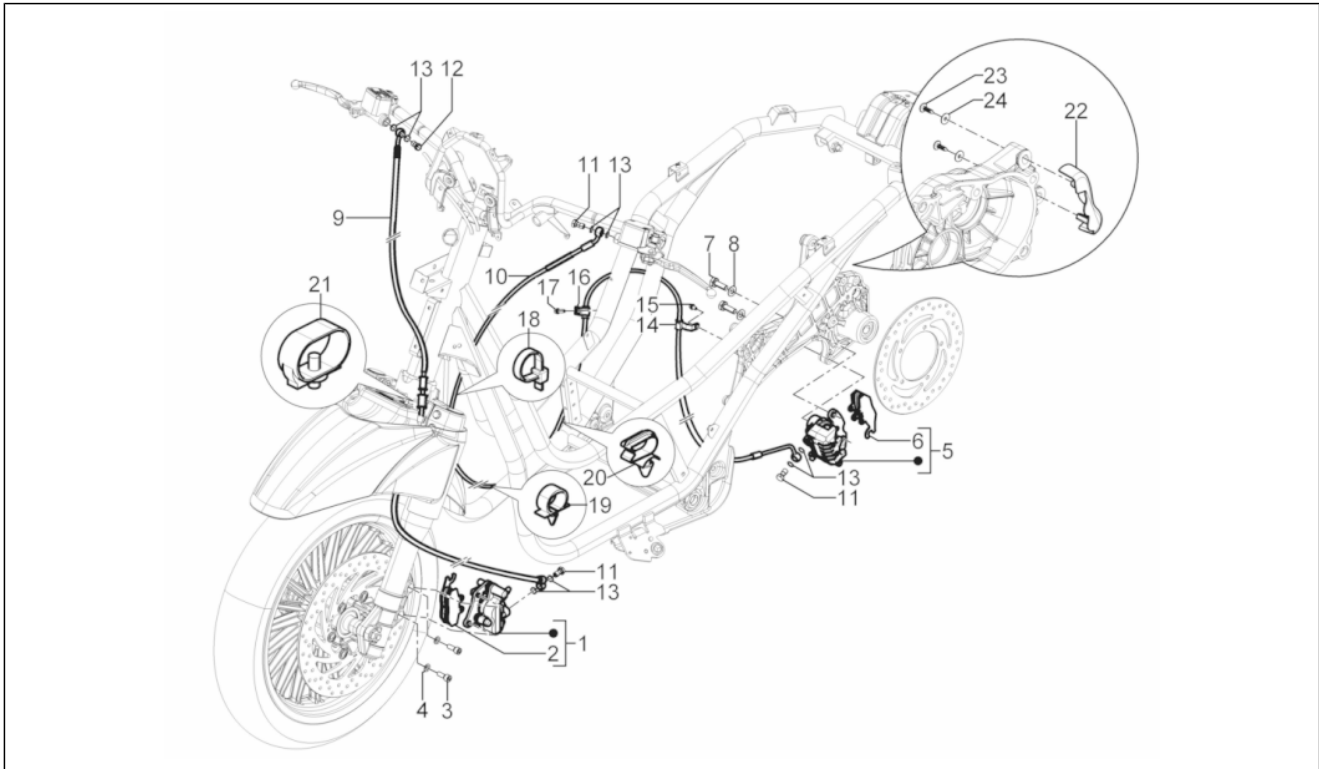

Group	Braking system - Transmissions
Code	05.01
Description	Brakes pipes - Calipers
Service	1

Pos.	Code	Description	Qty	Variants
1	CM068313	(Heng Tong) Left brake pin	1	
2	651253	(Heng Tong) Brake pads torque	1	
3	598919	screw	2	
4	709047	Spring washer	2	
5	CM068312	(Heng Tong) Right brake pin	1	
6	665842	(Heng Tong) Brake pads torque	1	
7	665983	Hex screw	2	
8	012535	Washer	2	
9	665973	Front brake flexible piping	1	
10	665972	Rear brake flexible pipe	1	
11	265451	Oil pipe screw M10x18	3	
12	666294	Special screw	1	
13	127927	Gasket	8	
14	564629	Hose clamp	1	
15	969296	Screw w/ flange M6x10	1	
16	675510	Hose clamp	1	
17	B016777	Screw w/ flange M6x16	1	
18	257134	Lock-strap L=277	1	
19	231590	Elastic spring	1	
20	217280	Hose clamp	1	
21	CM006901	Hose clamp	1	
22	672204	Pin connection cover	1	
23	CM178601	Self tapping screw D4.2x16	1	
24	013763	Flat washer 4,2x12x1	1