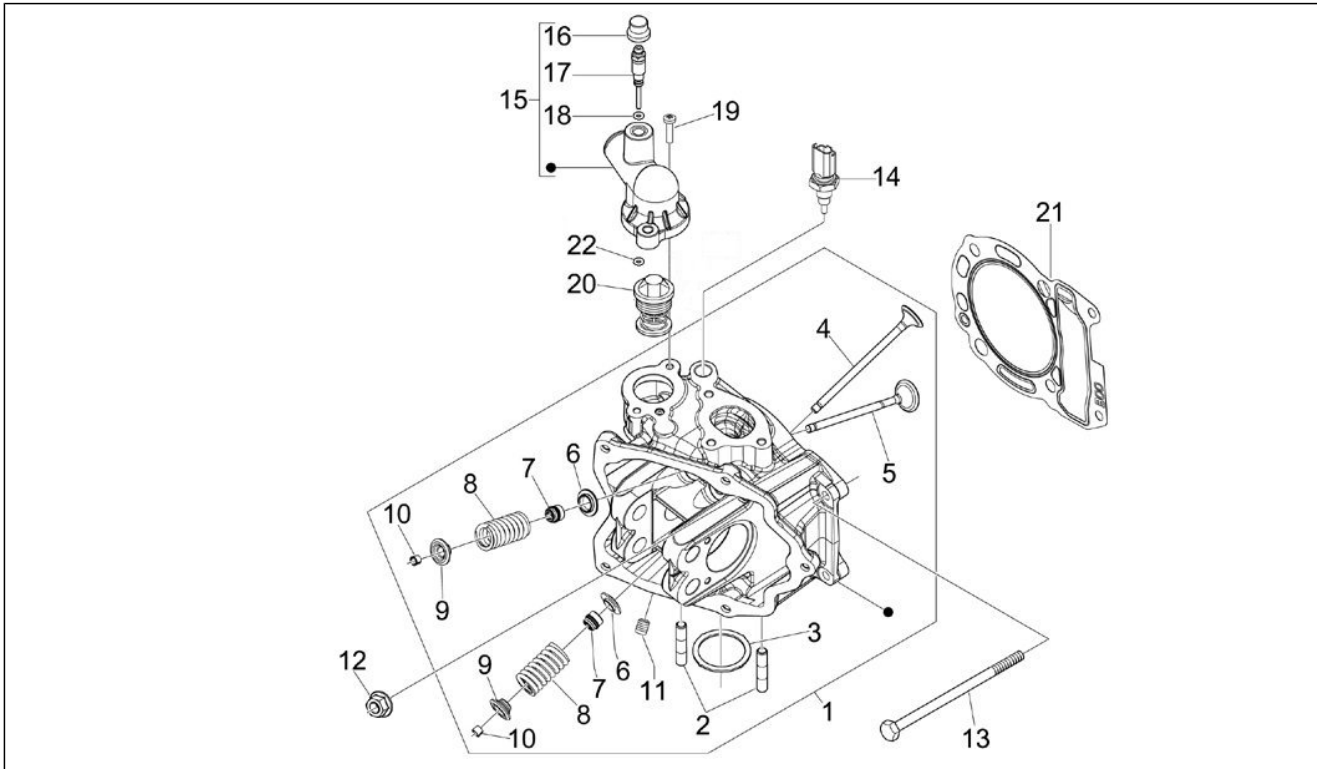

Group	Engine
Code	01.10
Description	Head unit - Valve
Service	1

Pos.	Code	Description	Qty	Variants
1	878330	Cylinder head assy.	1	
1	8800504	Complete cylinder head leader 300cc.	1	
1	8800506	Cylinder head assembly	1	
2	435629	Stud bolt M7	2	
3	480853	Exhaust pipe gasket	1	
4	873009	Exhaust valve	2	
5	872999	Intake valve	2	
6	483711	Lower cap	4	
7	436438	Valve gasket ring	4	
8	828480	Spring	4	
9	483914	Upper cap	4	
10	285846	Valve half-cone	8	
11	877432	Plug	1	
12	411296	Nut M8x1,25	4	
13	844160	screw	2	
14	640485	Temperature gauge	1	
15	876943	Thermostat cover	1	
16	063435	Bleed valve cap	1	
17	845605	Bleed screw	1	
18	297027	Gasket	1	
19	845753	Hex socket screw M5x20	2	
19	B016808	Torx Screw M5x20	2	
20	82831R	Thermostat	1	
21	848168	Cylinder head gasket 0,3 mm	1	
22	878906	Packing	1