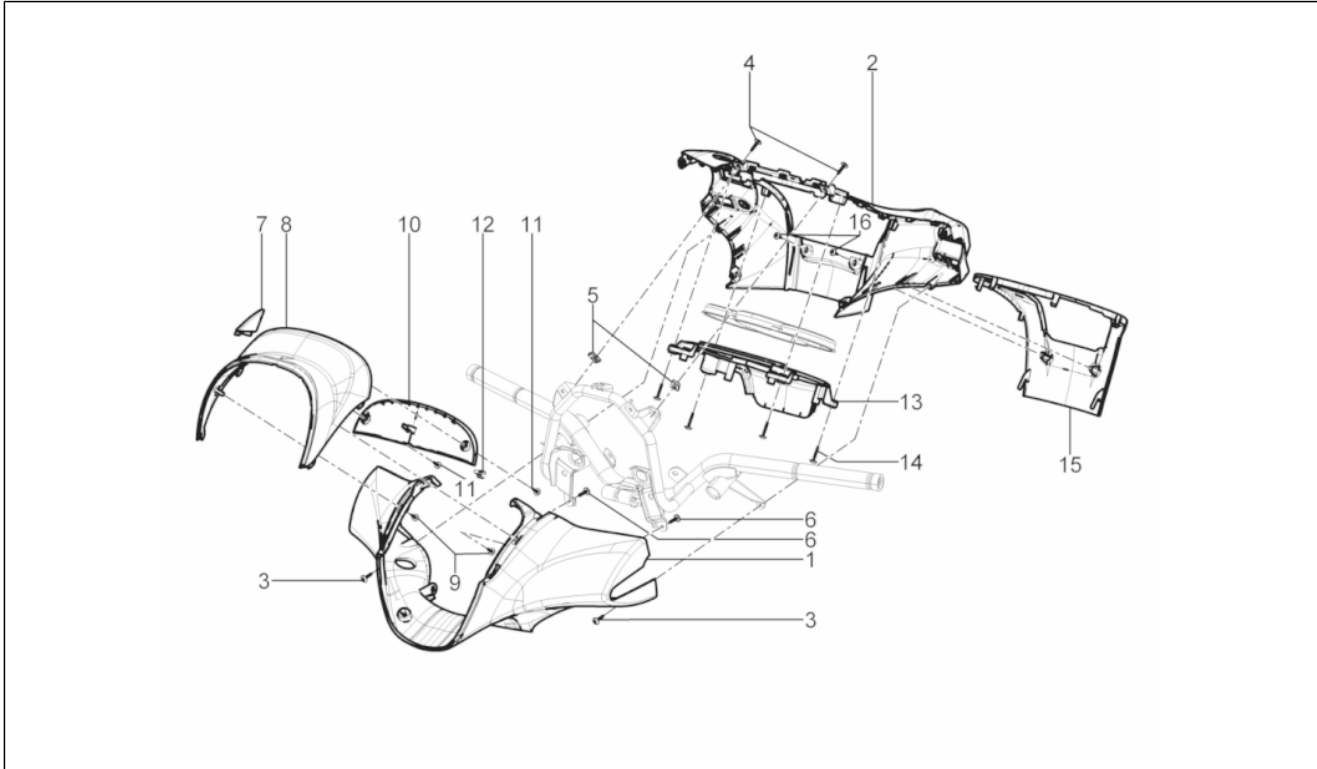

Group	Handlebars/Steering
Code	03.01
Description	Handlebars coverages
Service	1

Pos.	Code	Description	Qty	Variants
				Vehicle colour:Blue metallic[257/A] Version:RST version[RST] Vehicle colour:Orion Grey[713/B] Version:RST version[RST] Vehicle colour:Matt grey[773/B] Version:Sport version[S] Vehicle colour:Brown[120/A] Version:RST version[RST] Vehicle colour:Pearl Brown[126/A] Version:RST version[RST] Vehicle colour:Matt Black[93/B] Version:Sport version[S] Vehicle colour:849/A - Antares Red[849/A] Version:RST version[RST] Vehicle colour:Blue metallic[257/A] Version:RST version[RST] Vehicle colour:Polished pastel white[595] Version:Sport version[S]
2	65646500M6	Rear handlebars cover	1	Vehicle colour:566 - Pearl White[566] Version:RST version[RST] Vehicle colour:579 - Perseus Bronze[579] Version:RST version[RST] Vehicle colour:Black metallic[91/B] Version:RST version[RST] Vehicle colour:98/A - Cosmo Black[98/A] Version:RST version[RST] Vehicle colour:566 - Pearl White[566] Version:RST version[RST]
3	CM180701	Self tapping screw D4x16	2	
4	CM178606	Self tapping screw 4,2x16	2	
5	CM017409	Spring plate	2	
6	CM180701	Self tapping screw D4x16	2	
7	657204000C	Plug	1	Vehicle colour:566 - Pearl White[566] Version:RST version[RST] Vehicle colour:222/A - BLUE MIDNIGHT[222/A] Version:RST version[RST]