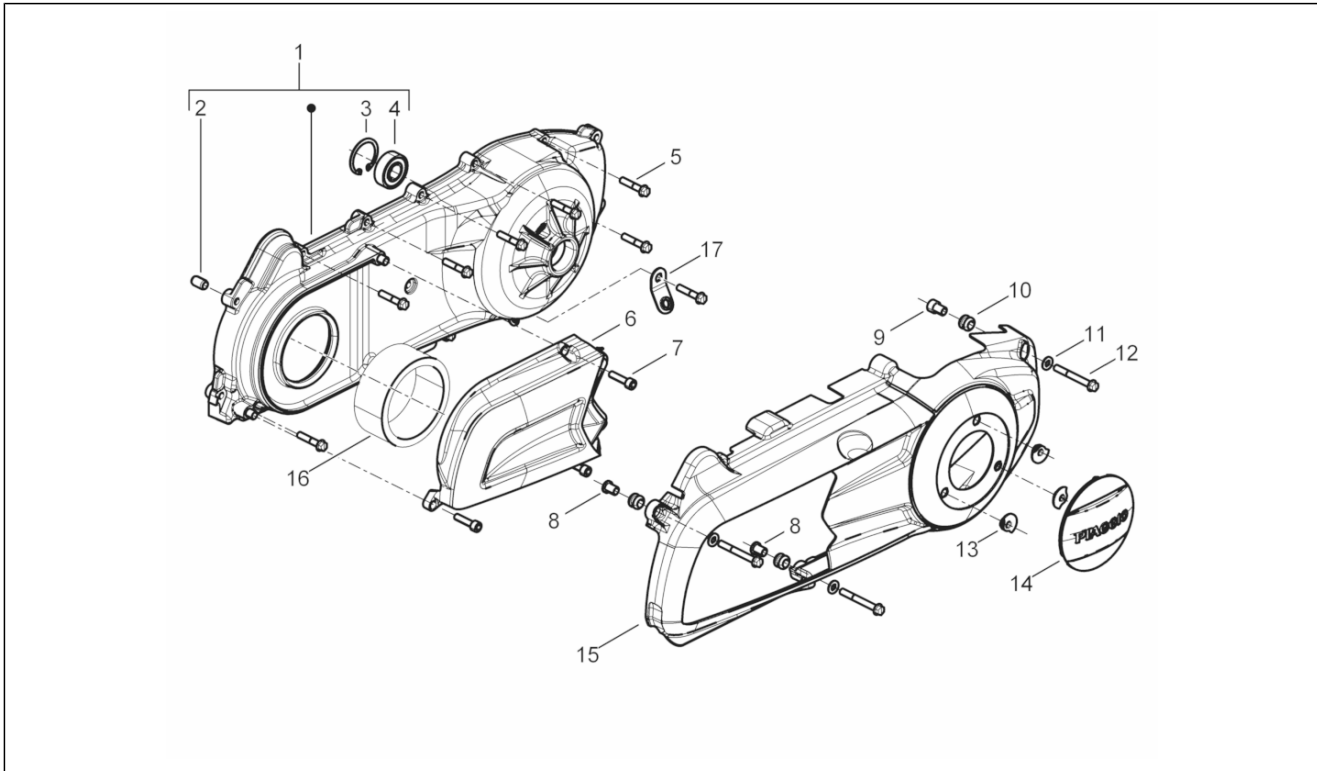

Group	Engine
Code	01.15
Description	Crankcase cover - Crankcase cooling
Service	1

Pos.	Code	Description	Qty	Variants
1	8778435	Complete transmission cover	1	
2	239388	Pin 6,5x9,5x15	2	
3	006635	Snap ring	1	
4	4789853	Radial bearing 15x35x11	1	
5	289731	Screw w/ flange M6x30	9	
5	B016792	Screw w/ flange M6x30	9	
6	876075	Cooling Cover	1	
7	018553	screw M6x25	3	
8	431577	Spacer	2	
9	876413	Spacer	1	
10	431578	Pad	1	
11	013777	Washer 6.4x13x1.5	3	
12	620068	Screw	3	
13	871458	Retainer buffer	3	
14	CM155109	Transmission cover	1	
15	1A000476	Soundproof cover with U.P.	1	Version:Sport version[S]
15	877845	Transmission soundproofing cover	1	
16	875701	Filtering element	1	
17	844964	Hose clamp	1