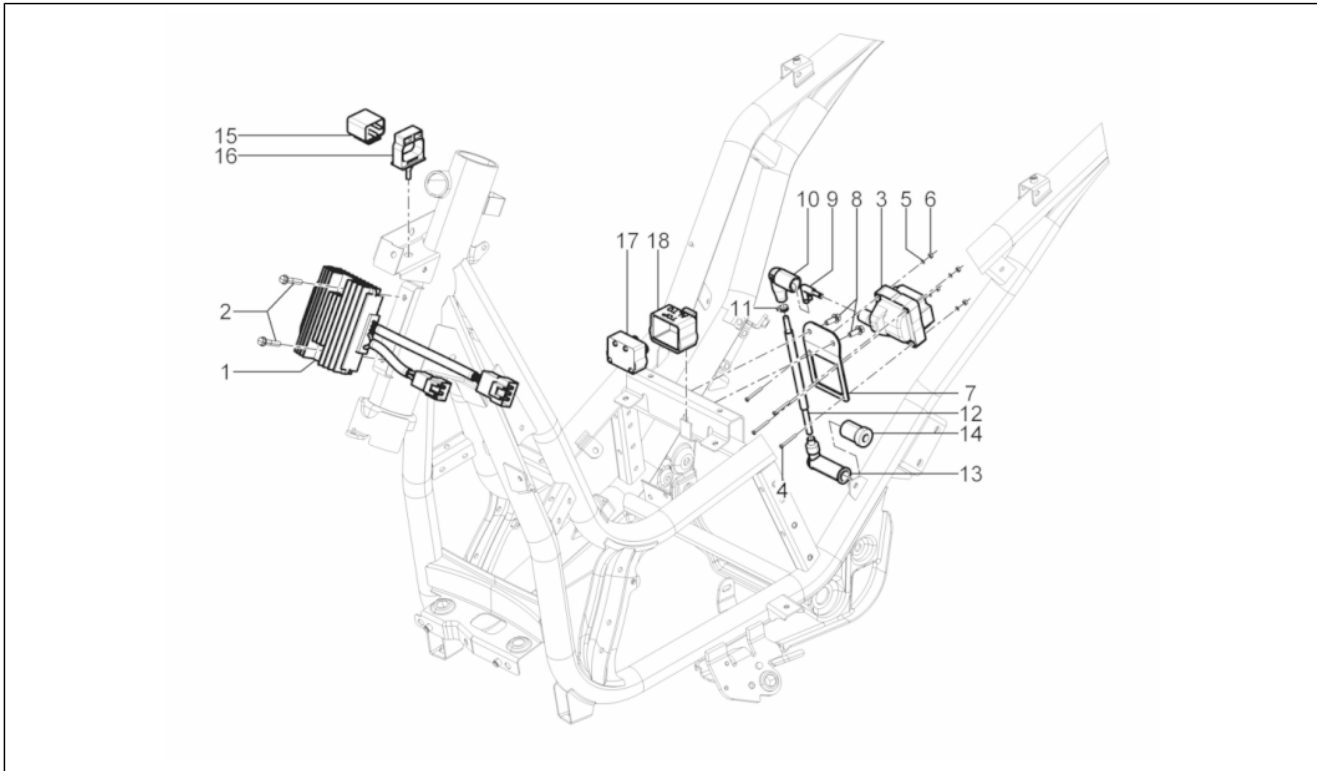

Group	Electrical system
Code	06.06
Description	Voltage Regulators - Electronic Control Units (ecu) - H.T. Coil
Service	1

Pos.	Code	Description	Qty	Variants
1	641709	Voltage regulator	1	
2	B016792	Screw w/ flange M6x30	2	
3	58120R	HT coil	1	
4	583236	screw M3x20	4	
5	012554	Washer 3.2x5.7x0.9	4	
6	020003	Nut M 3	4	
7	642232	H.v. coil bracket	1	
8	B016777	Screw w/ flange M6x16	2	
9	641725	HV terminal	1	
10	641040	Insulating cap	1	
11	145298	Lock-strap L=180mm	1	
12	CM083306	HT wire cpl.	1	
13	969348	Screened cap	1	
14	641643	Spark.plug protection clamp	1	
15	640289	Turn indicator control	1	
16	291017	Flexible support	1	
17	584509	Fall sensor	1	
18	641915	Flexible support	1