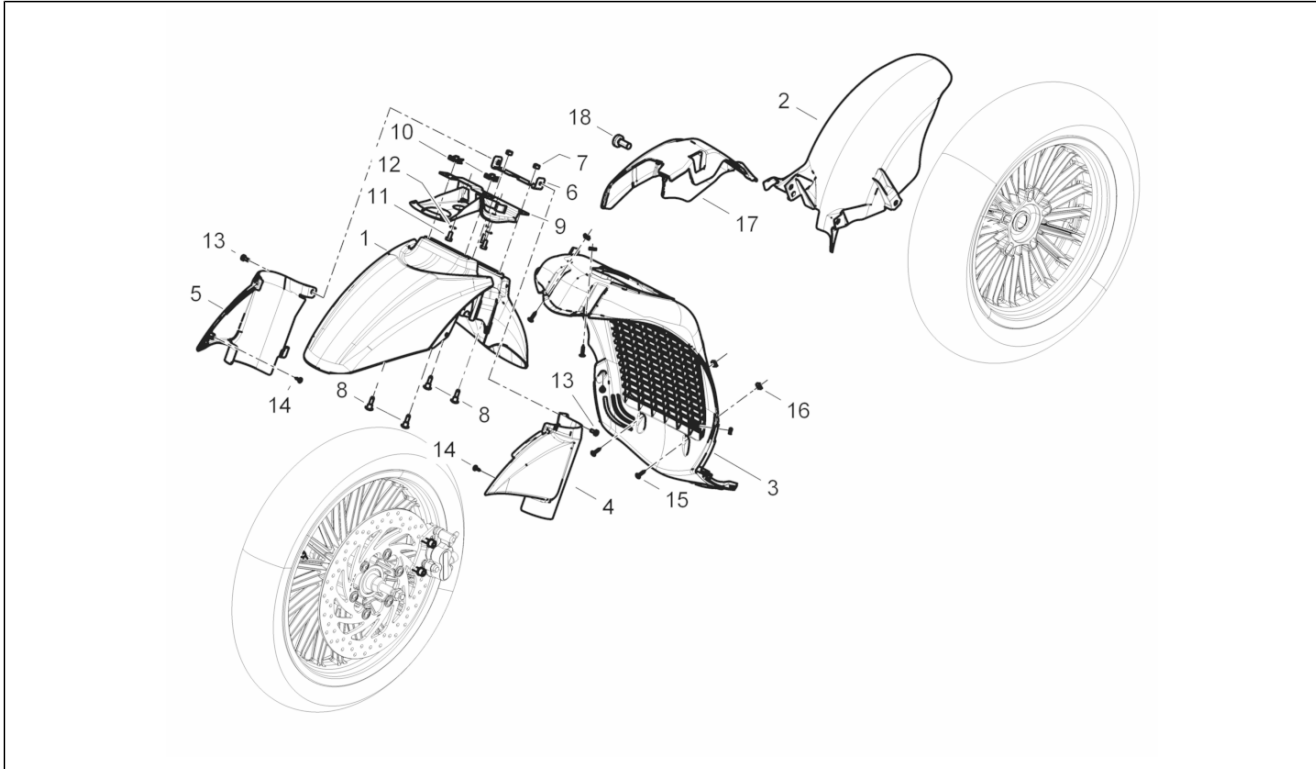

Group	Frame - Plastic parts - Coachwork
Code	02.33
Description	Wheel huosing - Mudguard
Service	1

Pos.	Code	Description	Qty	Variants
				Vehicle colour:579 - Perseus Bronze[579] Version:RST version[RST] Vehicle colour:Brown[120/A] Version:RST version[RST] Vehicle colour:98/A - Cosmo Black[98/A] Version:RST version[RST] Vehicle colour:Blue metallic[257/A] Version:RST version[RST] Vehicle colour:566 - Pearl White[566] Version:RST version[RST]
5	66550500NM	RH sleeve	1	Vehicle colour:Matt grey[773/B] Version:Sport version[S] Vehicle colour:Matt Black[93/B] Version:Sport version[S] Vehicle colour:Polished pastel white[595] Version:Sport version[S]
6	598642	Sliders support bracket	1	
7	195482	Self locking nut M6	2	
8	575249	Screw with shank M6	4	
9	665995	Support clamp	1	
10	254485	Spring plate M6	2	
11	031086	Screw m6x12	3	
12	006966	Spring washer 6,4x11x0,5	3	
13	297498	Self tapping screw M3,5x13	2	
14	015585	Self-tapping screw M5x12	2	
15	CM178604	Self tapping screw	6	
16	CM017410	Spring plate	6	
17	657286	Plug	1	
18	CM179301	Screw M6x16	1