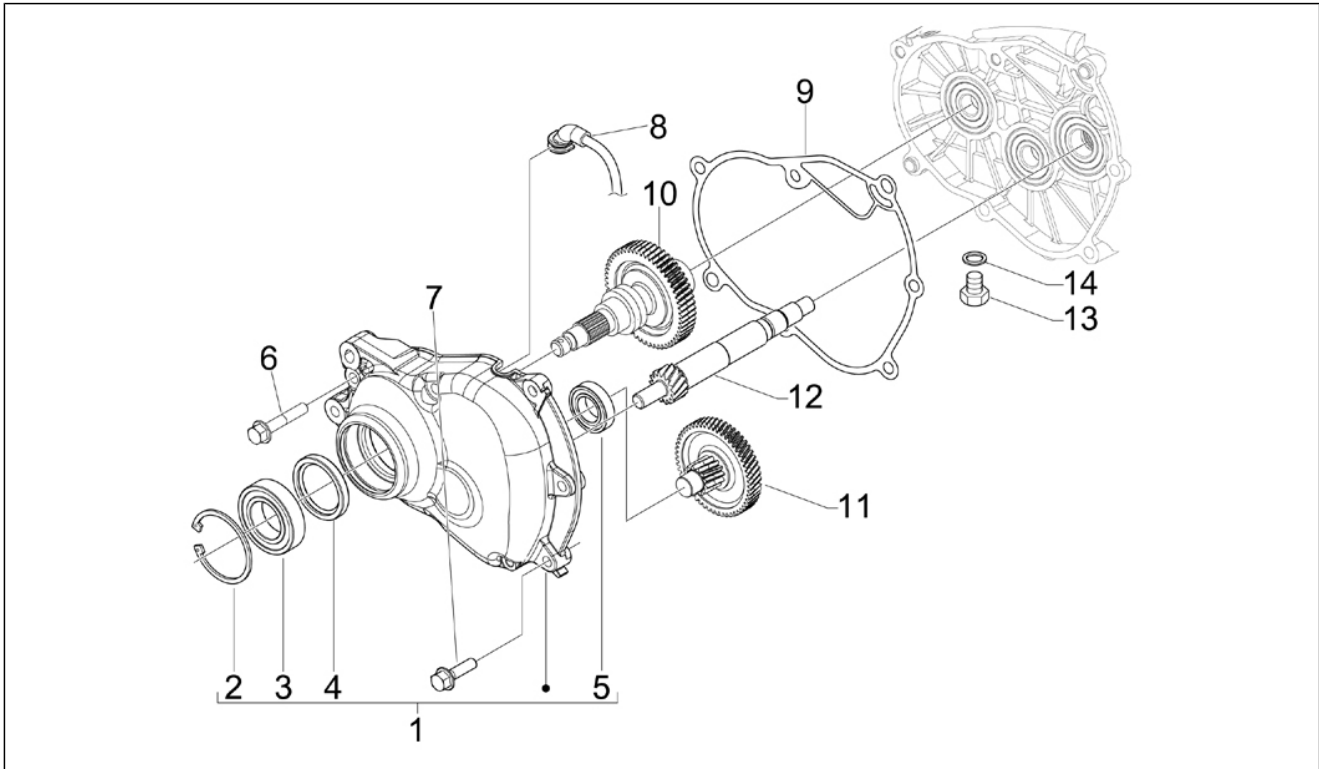

Group	Engine
Code	01.25
Description	Reduction unit
Service	1

Pos.	Code	Description	Qty	Variants
1	8481875	Side cover	1	
2	829206	Circlip	1	
3	83034R	Radial bearing 30x55x13	1	
4	83082R	Gasket ring 38x50x7	1	
5	83018R	Radial ball bearing 15x42x13	1	
6	B016806	Screw w/ flange M8x40	1	
7	B016805	Screw w/ flange M8x45	6	
8	CM162202	Reduction unit breather pipe assembly	1	
9	847931	Gasket	1	
10	B0168855	Asse ruota con P.I. x Rica	1	
11	8407685	Transmission shaft	1	
12	8738755	Driven pulley shaft Z=14	1	
13	269755	Hex socket screw M8x12	1	
14	485703	Washer 8.2x12x1	1