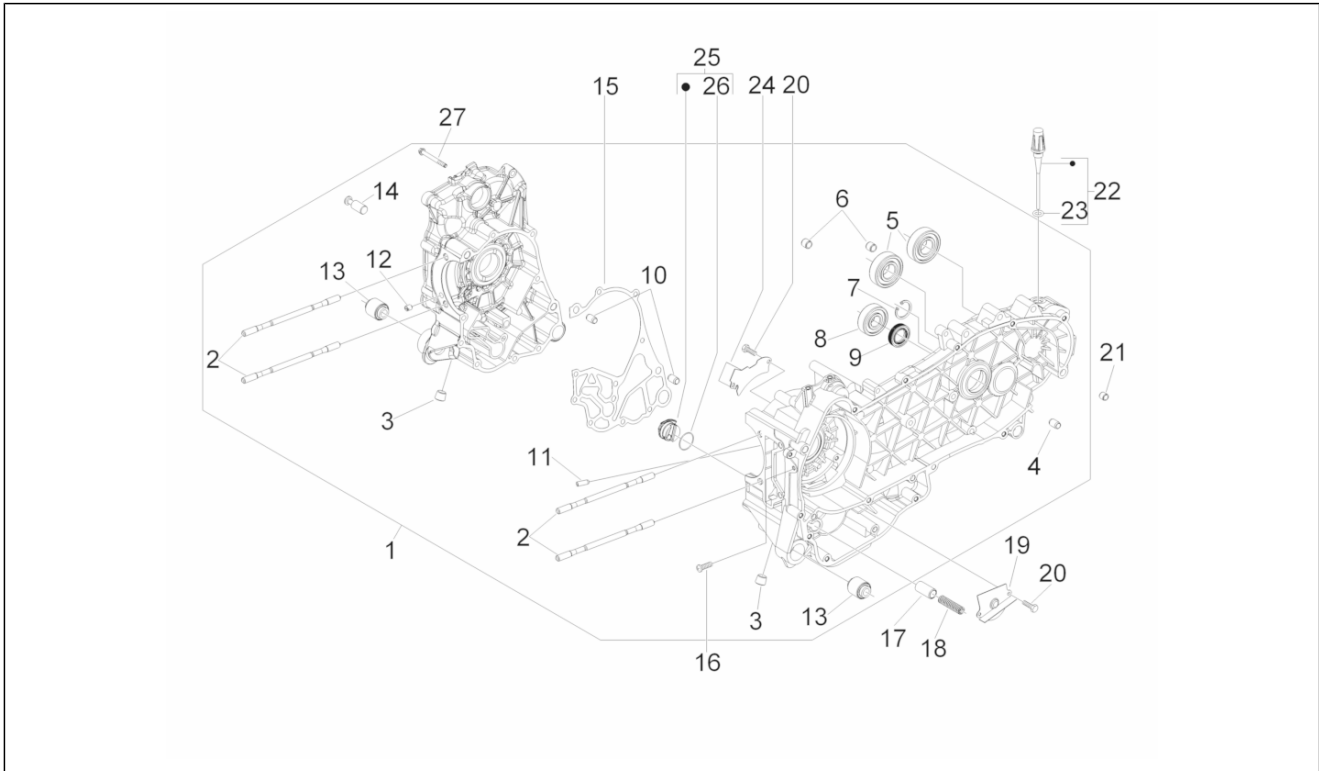

Group	Engine
Code	01.05
Description	Crankcase
Service	1

Pos.	Code	Description	Qty	Variants
26	431065	Gasket	1	
27	B016425	Screw w/ flange M6x60	10