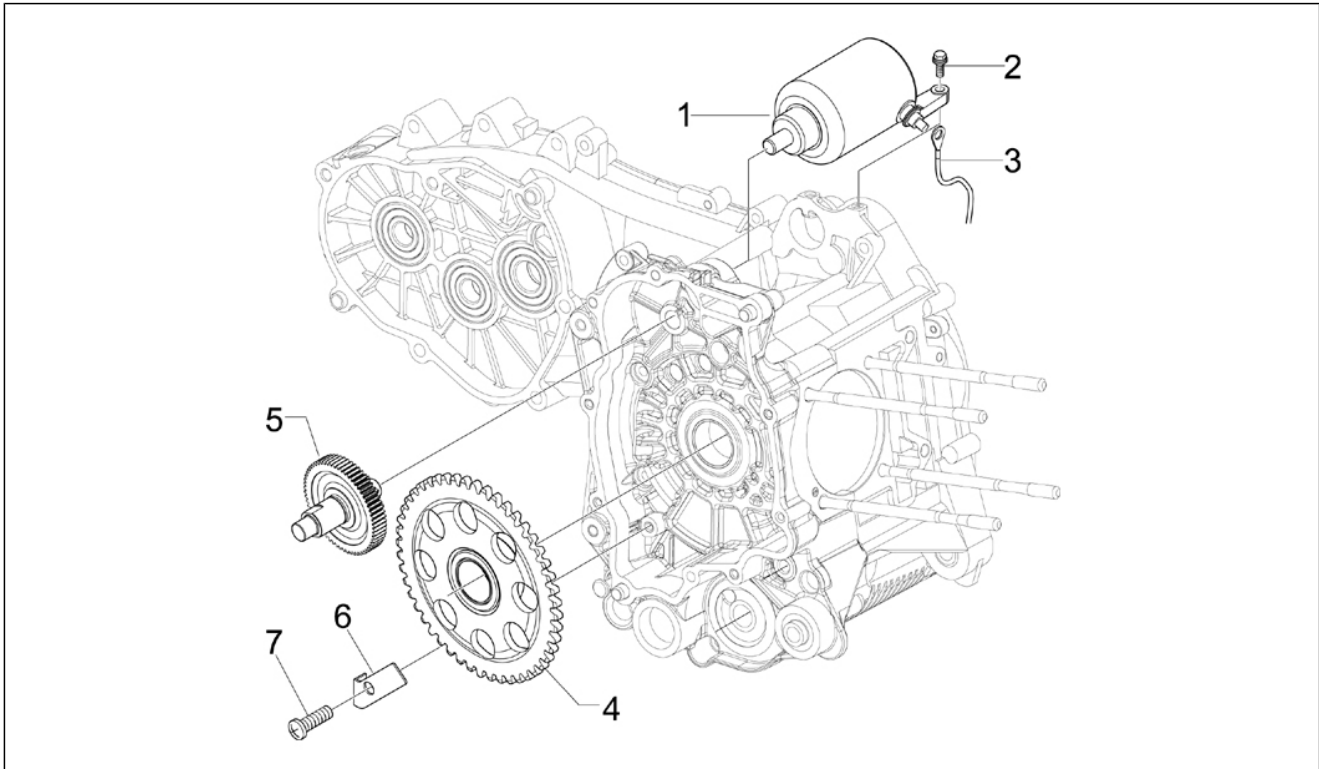

Group	Engine
Code	01.20
Description	Stater - Electric starter
Service	1

Pos.	Code	Description	Qty	Variants
1	58142R	Starter motor	1	
2	414837	Screw w/ flange M6x25	2	
2	B016774	Screw w/ flange M6x25	2	
3	642303	Starter cable	1	
4	82737R	Starter motor gear	1	
5	8427035	Starter motor gear	1	
6	1A000235	Ring container lamination	1	
6	848724	Ring container lamination	1	
6	B018445	Ring container lamination	1	
7	008375	screw M6x14	1