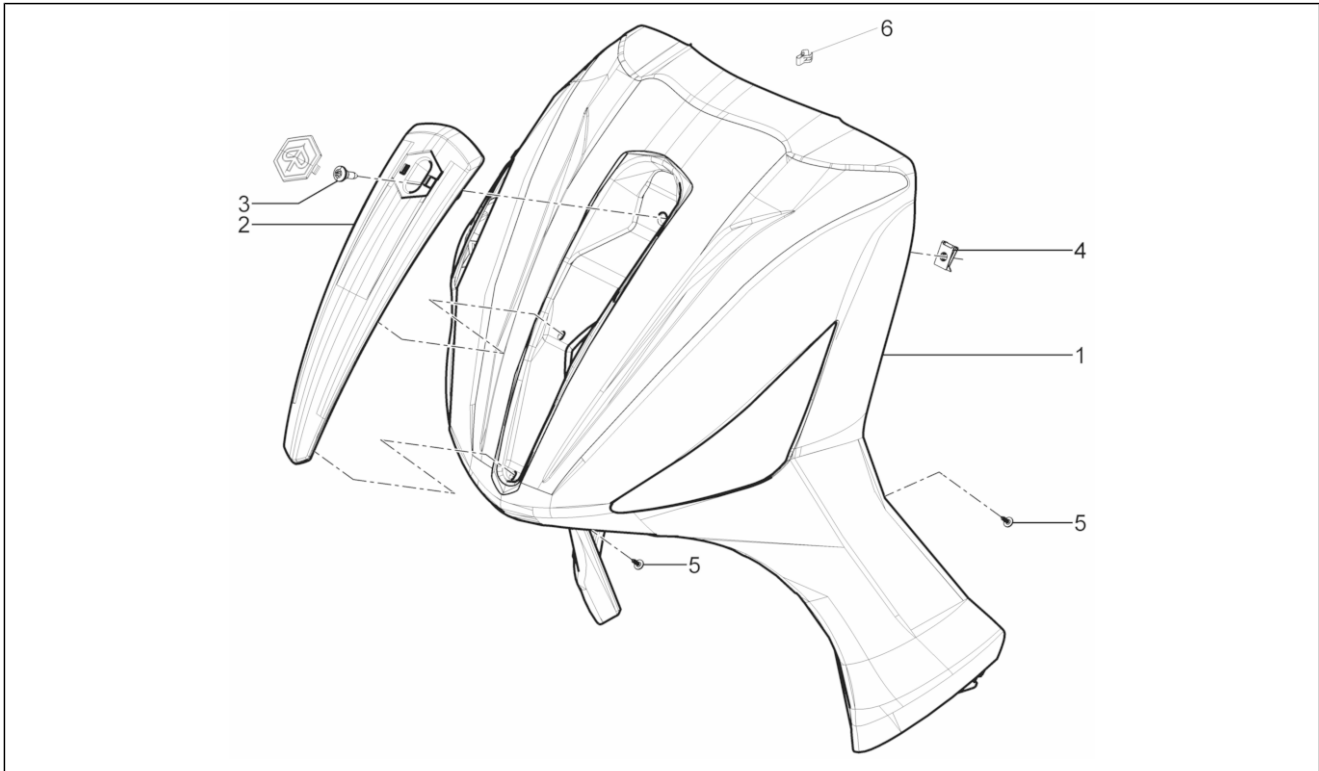

Group	Frame - Plastic parts - Coachwork
Code	02.26
Description	Front shield
Service	1

Pos.	Code	Description	Qty	Variants
2	673722	Steering column cover	1	Version:Sport version[S] Vehicle colour:Matt grey[773/B] Version:Sport version[S] Vehicle colour:Matt Black[93/B] Version:Sport version[S] Vehicle colour:Polished pastel white[595] Version:Sport version[S]
3	CM179201	Metric screw M6x22	1	
4	254485	Spring plate M6	1	
5	297498	Self tapping screw M3,5x13	2	
6	D9004468091	Gripper clip	2