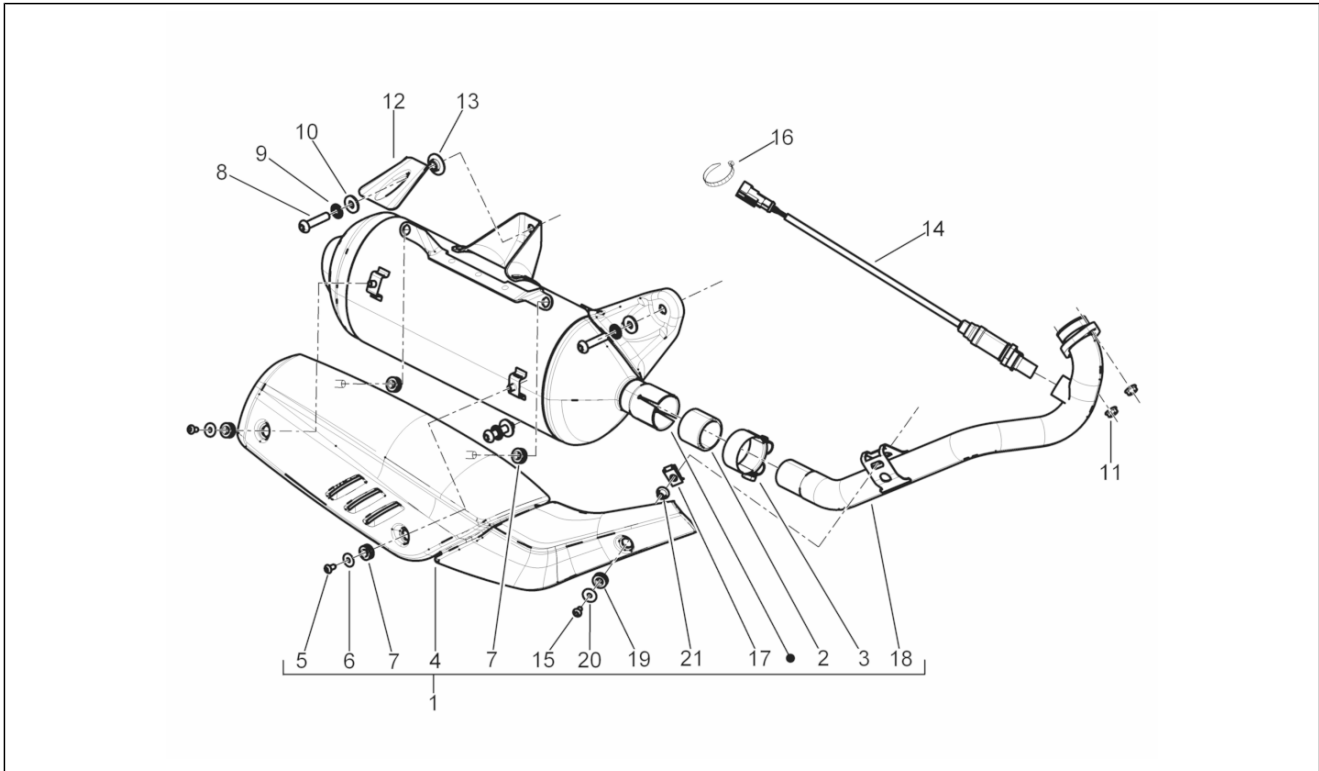

Group	Engine
Code	01.42
Description	Silencer
Service	1

Pos.	Code	Description	Qty	Variants
1	1A0046215	Silencer complete with protection	1	Version:Sport version[S]
1	8787295	Silencer complete with protection	1	
2	8263885	Graphite bushing	1	
3	8449404	Hose clamp	1	
4	1A002790	Protection	1	Version:Sport version[S]
4	1A004620	Protection	1	Version:Sport version[S]
4	878730	Protection	1	
5	842908	screw M5x10	3	
6	841821	Washer 6,6x18x1,6	2	
7	487665	Fairlead	4	
8	599208	Hex screw M8x30	3	
9	834187	Spring washer 16x8,2x2,2	3	
10	848452	Flat washer 19,3x8,2x2,5	3	
11	436947	Nut	2	
12	AP8119925	Cover	1	
13	873450	Spacer	1	
14	639806	Lamda sensor	1	
15	880285	Torx Screw	1	
16	145298	Lock-strap L=180mm	1	
17	248419	Spring plate m5	1	
18	B014355	Collettore di scarico con P.I.	1	
19	487665	Fairlead	1	
20	827526	Flat washer	1	
21	878130	Spacer	1