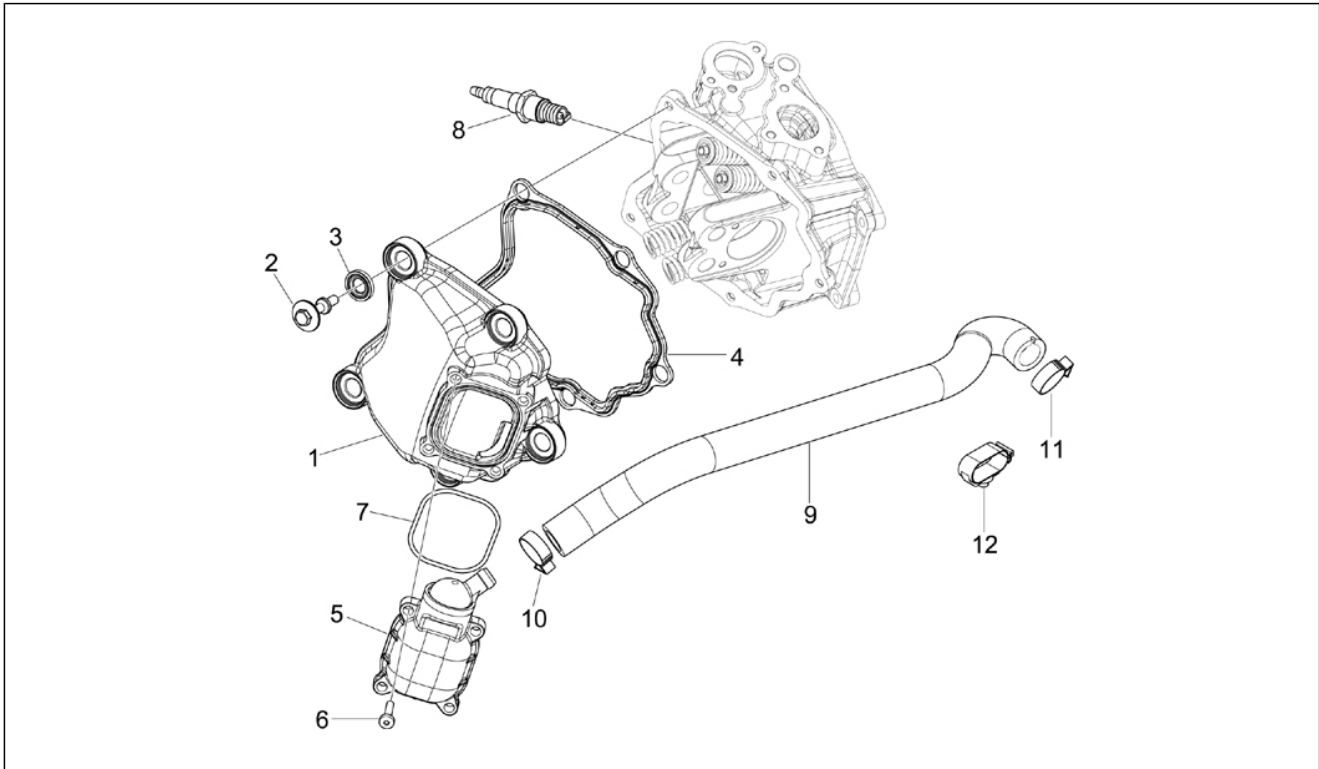

Group	Engine
Code	01.12
Description	Cylinder head cover
Service	1

Pos.	Code	Description	Qty	Variants
1	829534	Head cover	1	
2	872635	Special screw	5	
3	830249	Damper drift	5	
4	829536	Head cover gasket	1	
5	828421	Oil breather valve	1	
6	877136	Self tapping screw M5x20	4	
7	487989	Gasket	1	
8	639687	Spark plug CR8EKB	1	
9	844094	Engine oil breather pipe	1	
10	CM001904	Hose clamp	1	
11	CM001904	Hose clamp	1	
12	CM006904	Non return spring l=27	1	
12	CM006908	Non return spring L=23	1