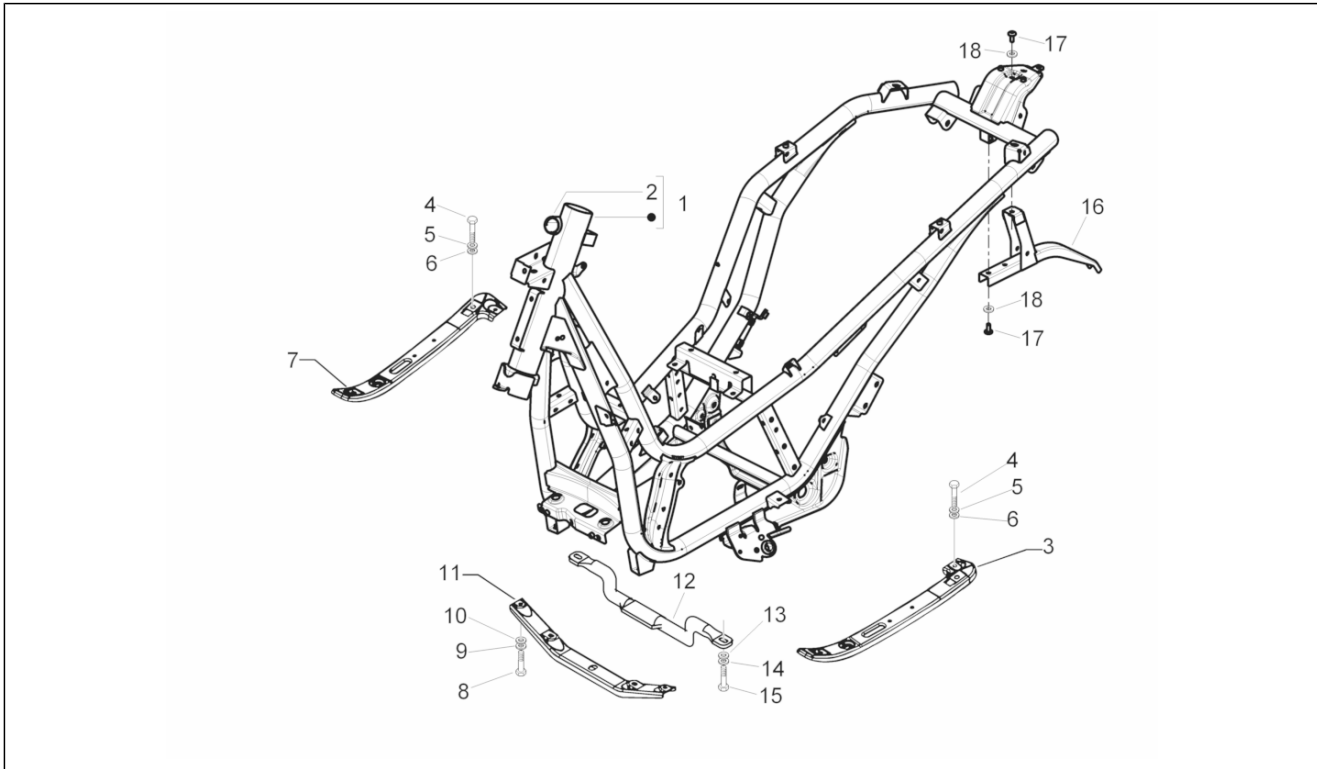

Group	Frame - Plastic parts - Coachwork
Code	02.01
Description	Frame/bodywork
Service	1

Pos.	Code	Description	Qty	Variants
1	6565295	Frame with u.p.	1	
2	575357	Lock support	1	
3	6574955	Pin l.h.	1	
4	031088	screw M6x16	4	
5	016406	Spring washer 6,4x11,8x1	4	
6	003056	Flat washer 6,4x12x1	4	
7	6574965	Pin r.h.	1	
8	031117	Screw m8x18 zn	2	
9	003038	Flat washer 8,4x18x2	2	
10	016408	Spring washer 13,75x8,15x4,5	2	
11	673000	Pipes connection cross pin	1	
12	6724355	Small carrier connector front pipe	1	
13	016408	Spring washer 13,75x8,15x4,5	2	
14	003038	Flat washer 8,4x18x2	2	
15	031117	Screw m8x18 zn	2	
16	657193R5	Rear frame	1	
17	CM179301	Screw M6x16	2	
18	078307	Washer	2