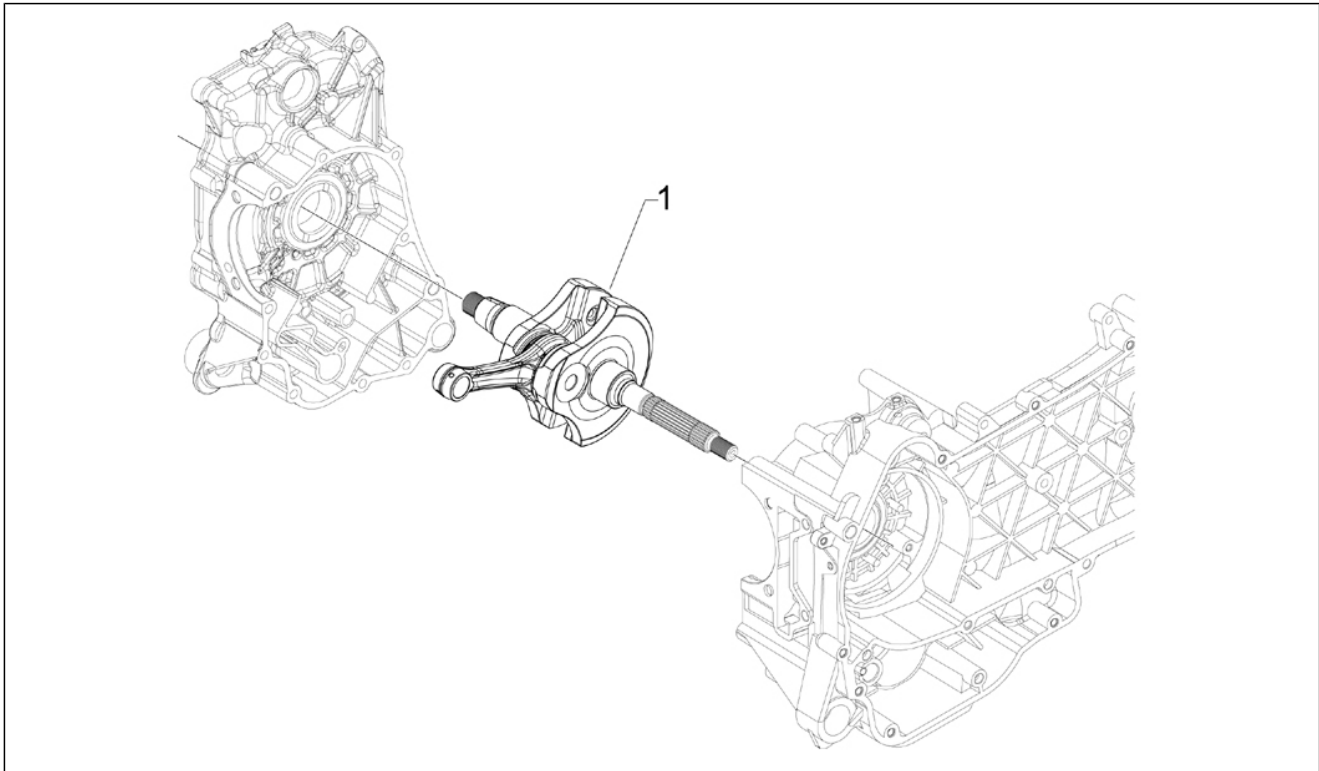

Group	Engine
Code	01.06
Description	Crankshaft
Service	1

Pos.	Code	Description	Qty	Variants
1	83050R0A	Crankshaft, assy. class 1	1	
1	83050R0B	Crankshaft, assy. class 2	1	
1	8729755001	Crankshaft assembly Cat.1	1	
1	8729755002	Crankshaft assembly Cat.2	1	
1	B0139460001	Crankshaft assembly Cat.1	1	
1	B0139460002	Crankshaft assembly Cat.2	1