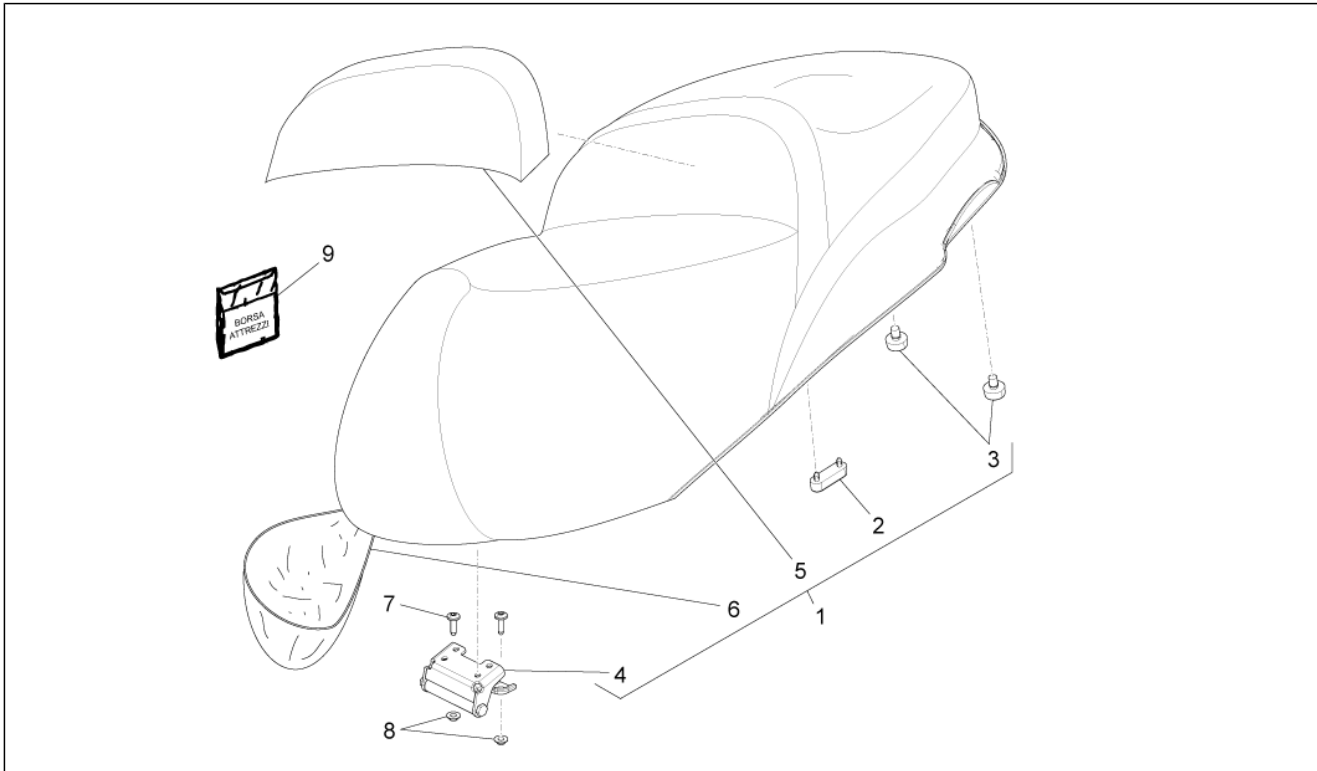

Group	Frame - Plastic parts - Coachwork
Code	02.39
Description	Saddle/seats
Service	1

Pos.	Code	Description	Qty	Variants
1	1B000209000C1	Saddle assembly	1	Vehicle colour:Matt grey[773/B] Version:Sport version[S] Vehicle colour:Matt Black[93/B] Version:Sport version[S] Vehicle colour:Blue metallic[257/A] Version:RST version[RST] Vehicle colour:Polished pastel white[595] Version:Sport version[S]
1	1B000209000C2	Saddle assembly	1	Vehicle colour:566 - Pearl White[566] Version:RST version[RST]
1	65684300C1	Saddle assembly	1	Vehicle colour:222/A - BLUE MIDNIGHT[222/A] Version:RST version[RST] Vehicle colour:Brown[120/A] Version:RST version[RST] Vehicle colour:849/A - Antares Red[849/A] Version:RST version[RST]
1	65684300C2	Saddle assembly	1	Vehicle colour:579 - Perseus Bronze[579] Version:RST version[RST] Vehicle colour:98/A - Cosmo Black[98/A] Version:RST version[RST] Vehicle colour:566 - Pearl White[566] Version:RST version[RST]
1	67323200C1	Saddle assembly	1	Vehicle colour:222/A - BLUE MIDNIGHT[222/A] Version:RST version[RST] Vehicle colour:Blue metallic[257/A] Version:RST version[RST] Vehicle colour:Orion Grey[713/B] Version:RST version[RST] Vehicle colour:Brown[120/A] Version:RST version[RST] Vehicle colour:Pearl Brown[126/A] Version:RST version[RST] Vehicle colour:849/A - Antares Red[849/A] Version:RST version[RST]
1	67323200C2	Saddle assembly	1	Vehicle colour:566 - Pearl White[566] Version:RST version[RST]