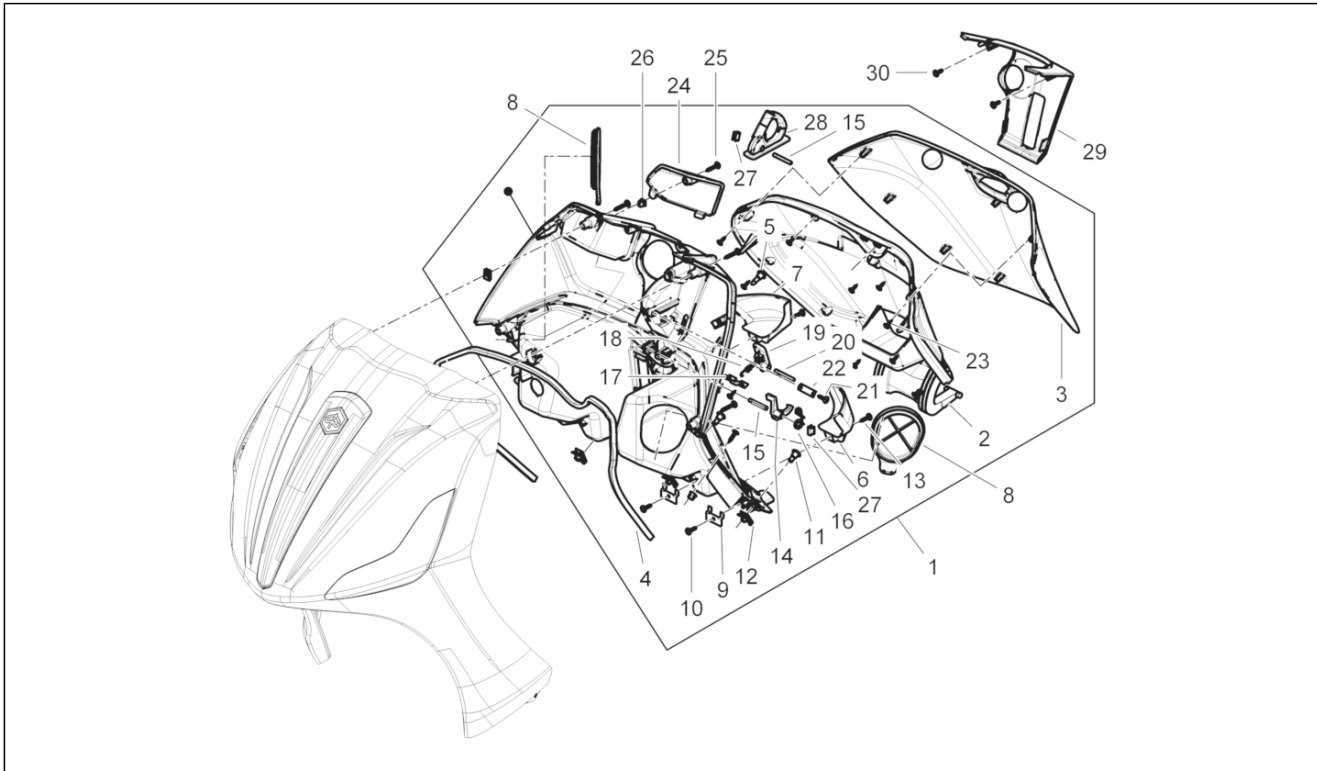

Group	Frame - Plastic parts - Coachwork
Code	02.30
Description	Front glove-box - Knee-guard panel
Service	1

Pos.	Code	Description	Qty	Variants
				Vehicle colour:849/A - Antares Red[849/A] Version:RST version[RST] Vehicle colour:Blue metallic[257/A] Version:RST version[RST]
6	67205500M6	Left top box internal frame	1	Vehicle colour:566 - Pearl White[566] Version:RST version[RST] Vehicle colour:579 - Perseus Bronze[579] Version:RST version[RST] Vehicle colour:Black metallic[91/B] Version:RST version[RST] Vehicle colour:98/A - Cosmo Black[98/A] Version:RST version[RST] Vehicle colour:566 - Pearl White[566] Version:RST version[RST]
7	657494000C	Right top box internal frame	1	Vehicle colour:222/A - BLUE MIDNIGHT[222/A] Version:RST version[RST] Vehicle colour:Blue metallic[257/A] Version:RST version[RST] Vehicle colour:Orion Grey[713/B] Version:RST version[RST] Vehicle colour:Matt grey[773/B] Version:Sport version[S] Vehicle colour:Brown[120/A] Version:RST version[RST] Vehicle colour:Pearl Brown[126/A] Version:RST version[RST] Vehicle colour:Matt Black[93/B] Version:Sport version[S] Vehicle colour:849/A - Antares Red[849/A] Version:RST version[RST] Vehicle colour:Blue metallic[257/A] Version:RST version[RST]
7	65749400M6	Right top box internal frame	1	Vehicle colour:566 - Pearl White[566] Version:RST version[RST] Vehicle colour:579 - Perseus Bronze[579] Version:RST version[RST] Vehicle colour:Black metallic[91/B]