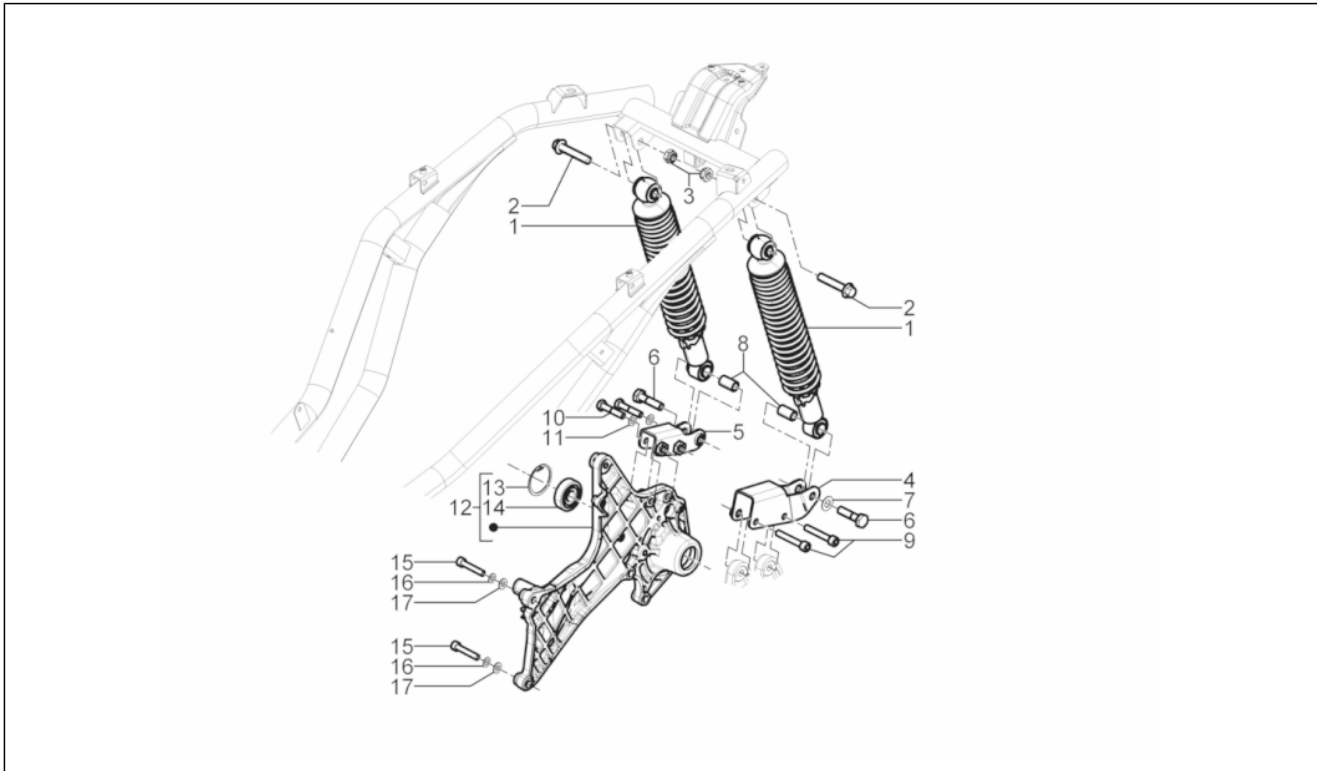

Group	Suspensions - Wheels
Code	04.10
Description	Rear suspension - Shock absorber/s
Service	1

Pos.	Code	Description	Qty	Variants
1	58518R	Complete rear shock absorber	2	
2	268158	Screw w/ flange M10	2	
3	002440	Self locking nut M10	2	
4	665891	Left rear shock absorber connection bracket	1	
5	666355	Right rear shock absorber connection bracket	1	
6	030097	screw M10x40	2	
7	012535	Washer	2	
8	AP8161031	Shock absorber bush	2	
9	844483	Hex socket screw M8x50	2	
10	030074	screw	2	
11	709047	Spring washer	2	
12	651384	Braccio sospensione DX completo	1	
13	006647	Circlip	1	
14	82545R	Ball bearing	1	
15	826298	Hex socket screw	2	
16	709047	Spring washer	2	
17	003058	Plain washer 15x8,4x1,5	2