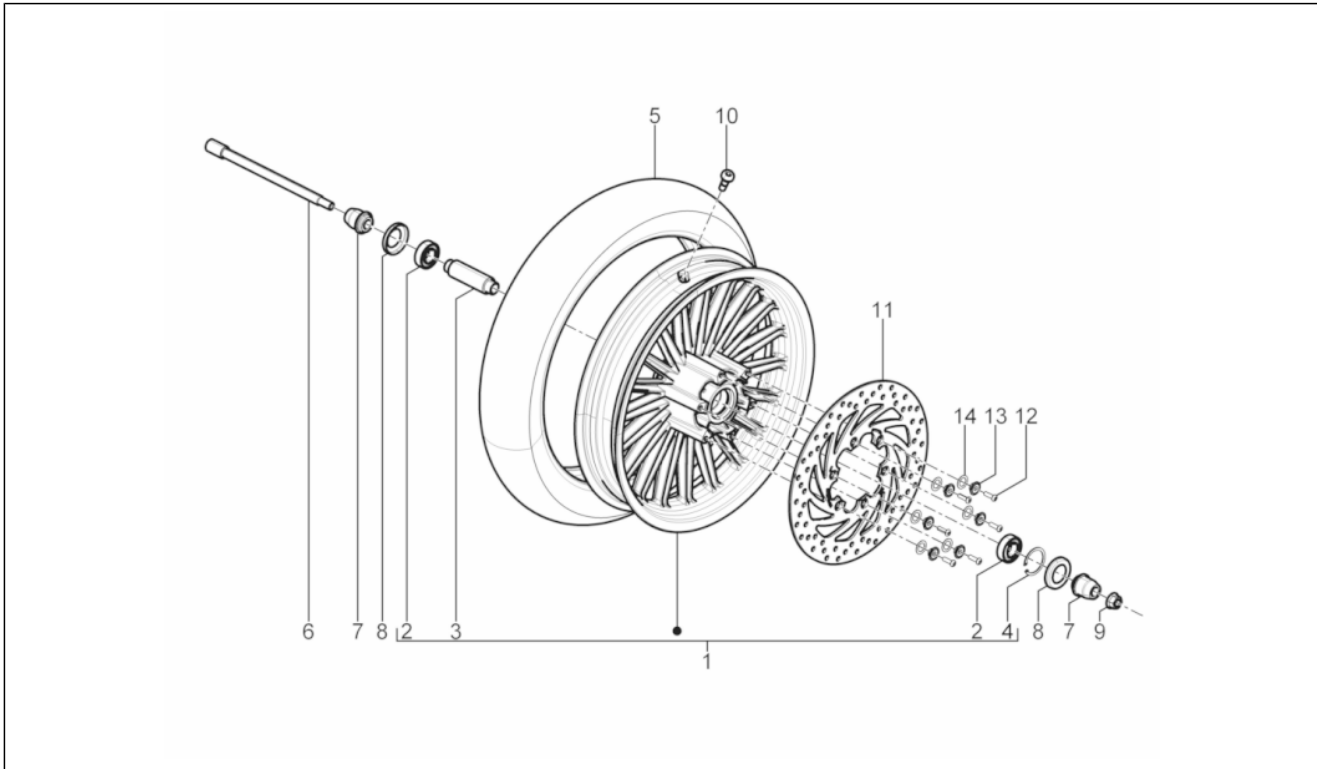

Group	Suspensions - Wheels
Code	04.11
Description	Front wheel
Service	1

Pos.	Code	Description	Qty	Variants
1	1C000182	Front wheel complete	1	Version:Sport version[S]
1	58548R	Front wheel complete	1	
2	564342	Bearing	2	
3	665832	Internal spacer	1	
4	006642	Circlip	1	
5	649783	Front tyre 110/70-16" (SAVA)	1	
5	666295	(Michelin) Tyre 110/70-16"	1	
5	666327	Tyre (Michelin) 110/70-16"	1	
6	599102	Front wheel axle	1	
7	651269	External spacer	2	
8	649548	Cup	2	
9	271740	Nut M12	1	
10	597679	Tubeless valve	1	
11	58546R	Brake disc	1	
12	667152	Hex socket screw M6x20	6	
13	651440	Bush	6	
14	AP8121641	Ring	6