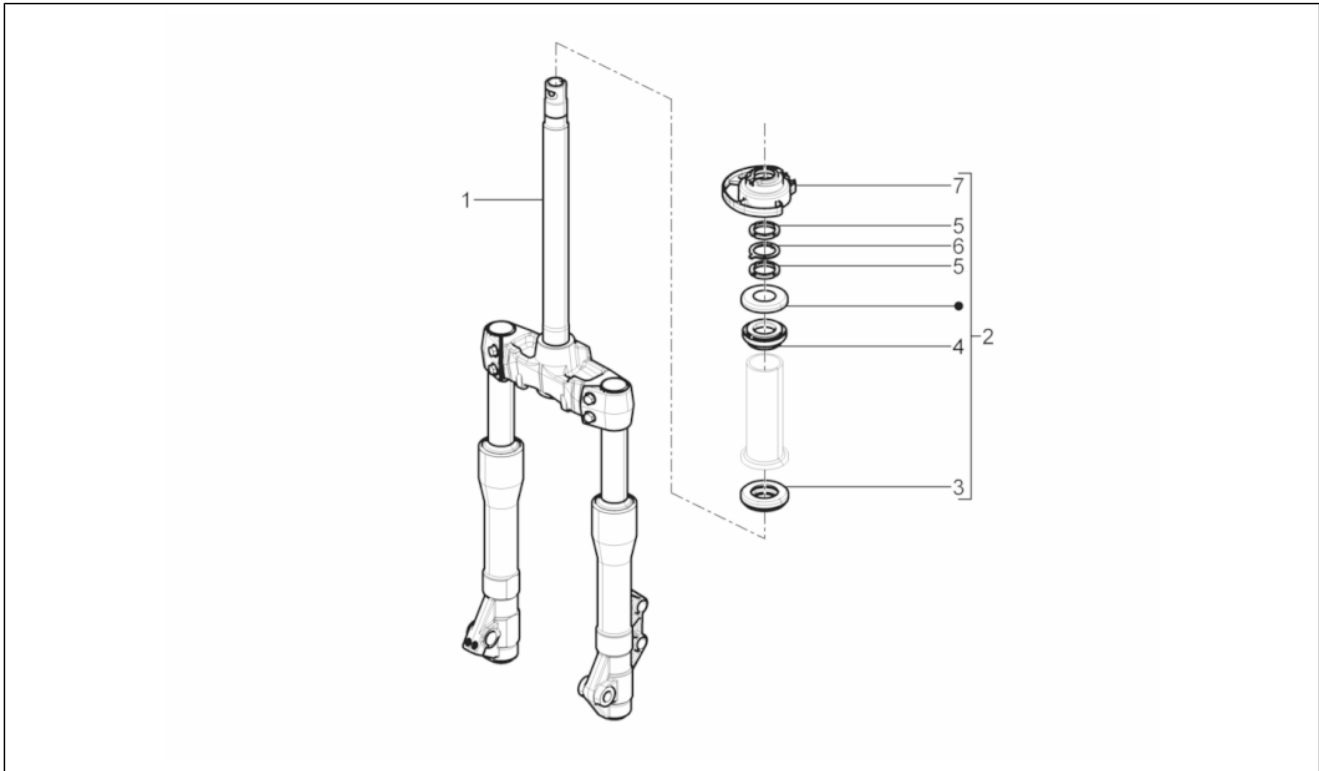

Group	Suspensions - Wheels
Code	04.02
Description	Fork/steering tube - Steering bearing unit
Service	1

Pos.	Code	Description	Qty	Variants
1	58515R	Front fork assembly	1	
2	6008725	Steering bearing assy.	1	
3	650075	Lower steering bearing	1	
4	600750	Upper thrust ring	1	
5	0111094	Steering tube ring nut	2	
6	582787	Steering security plate	1	
7	666439	Protective collar	1