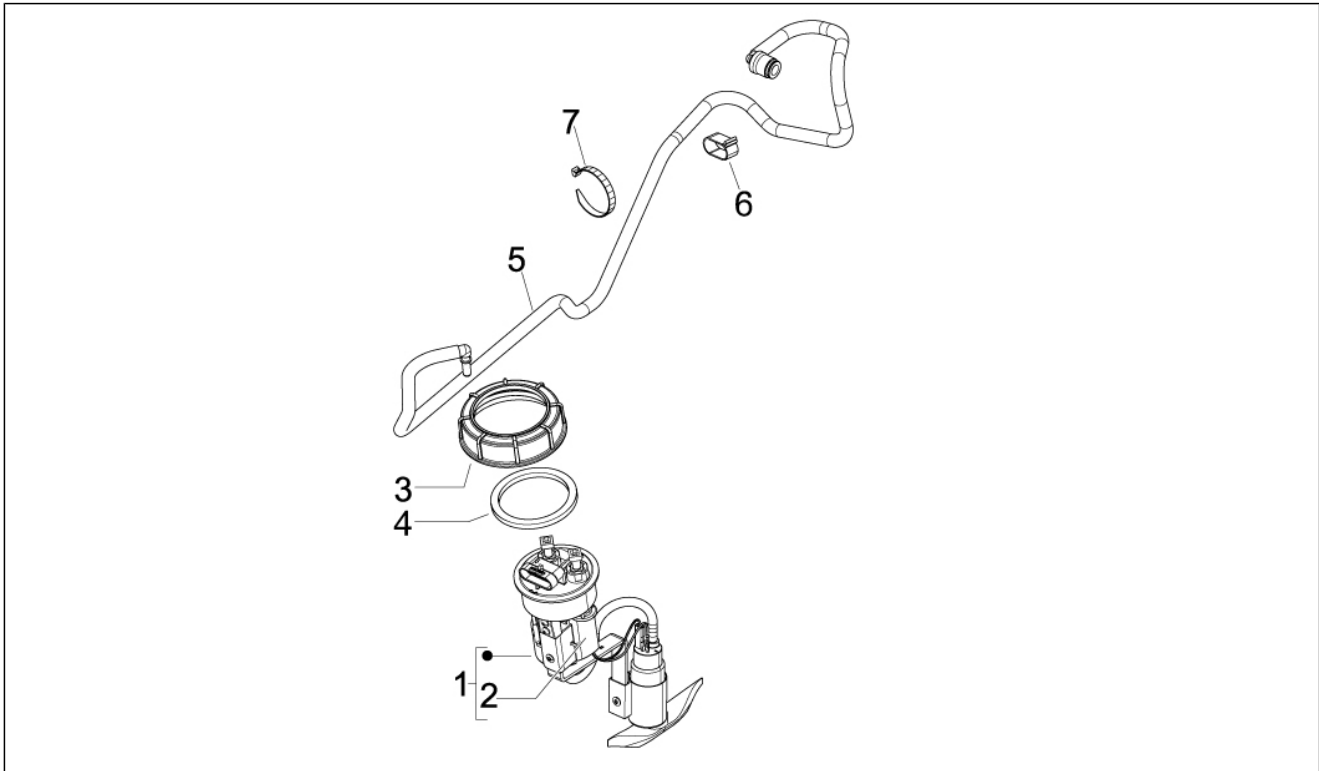

Group	Frame - Plastic parts - Coachwork
Code	02.53
Description	Supply system
Service	1

Pos.	Code	Description	Qty	Variants
1	641892	Fuel pump	1	
2	639357	Fuel pump filter	1	
3	576546	Ring nut	1	
4	576542	Gasket	1	
5	656840	Complete fuel pipe	1	
6	CM006905	Non return spring L=12	1	
7	675510	Hose clamp	2