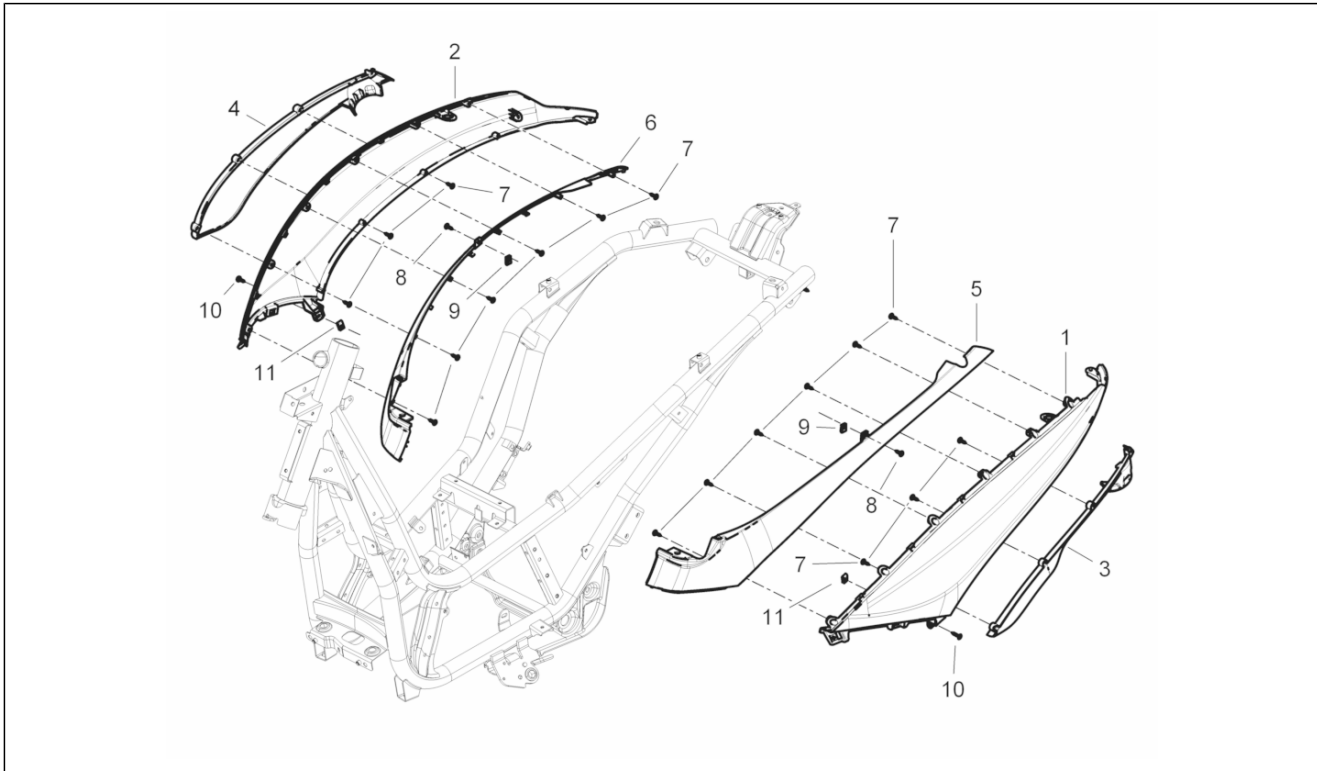

Group	Frame - Plastic parts - Coachwork
Code	02.32
Description	Side cover - Spoiler
Service	1

Pos.	Code	Description	Qty	Variants
2	65635400BT	Rear body side r.h.	1	Vehicle colour:566 - Pearl White[566] Version:RST version[RST] Vehicle colour:566 - Pearl White[566] Version:RST version[RST]
2	65635400BU	Rear body side r.h.	1	Vehicle colour:Polished pastel white[595] Version:Sport version[S]
2	65635400DE	Rear body side r.h.	1	Vehicle colour:222/A - BLUE MIDNIGHT[222/A] Version:RST version[RST]
2	65635400DO	Rear body side r.h.	1	Vehicle colour:Blue metallic[257/A] Version:RST version[RST] Vehicle colour:Blue metallic[257/A] Version:RST version[RST]
2	65635400EV	Rear body side r.h.	1	Vehicle colour:Orion Grey[713/B] Version:RST version[RST]
2	65635400GV	Rear body side r.h.	1	Vehicle colour:579 - Perseus Bronze[579] Version:RST version[RST]
2	65635400HC	Rear body side r.h.	1	Vehicle colour:Matt grey[773/B] Version:Sport version[S]
2	65635400M8	Rear body side r.h.	1	Vehicle colour:Brown[120/A] Version:RST version[RST]
2	65635400MC	Rear body side r.h.	1	Vehicle colour:Pearl Brown[126/A] Version:RST version[RST]
2	65635400NN	Rear body side r.h.	1	Vehicle colour:Black metallic[91/B] Version:RST version[RST]
2	65635400NO	Rear body side r.h.	1	Vehicle colour:Matt Black[93/B] Version:Sport version[S]
2	65635400RR	Rear body side r.h.	1	Vehicle colour:849/A - Antares Red[849/A] Version:RST version[RST]
2	65635400XN2	Rear body side r.h.	1	Vehicle colour:98/A - Cosmo Black[98/A] Version:RST version[RST]
3	657242000C	Lower side panel l.h.	1	Vehicle colour:566 - Pearl White[566] Version:RST version[RST] Vehicle colour:222/A - BLUE MIDNIGHT[222/A]