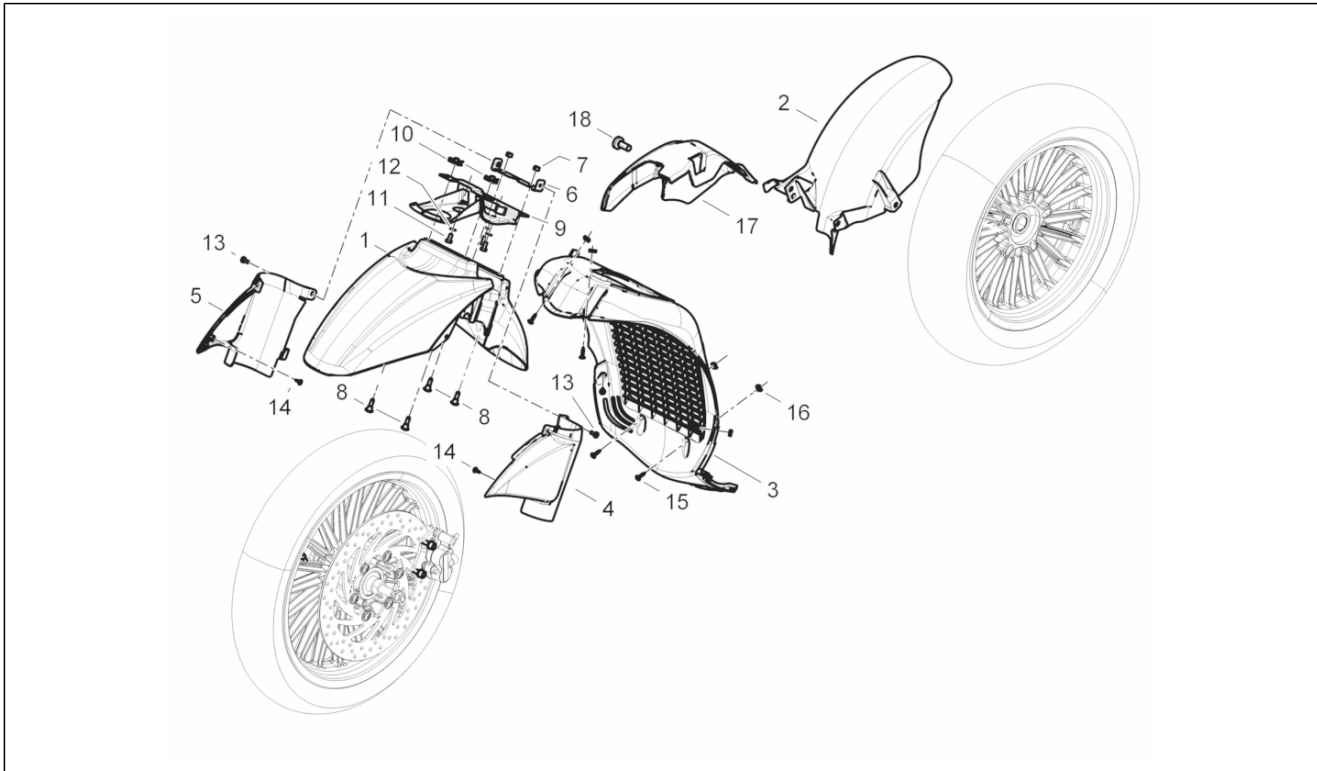

Group	Frame - Plastic parts - Coachwork
Code	02.33
Description	Wheel huosing - Mudguard
Service	1

Pos.	Code	Description	Qty	Variants
3	656340000C	Wheel compartment	1	Vehicle colour:566 - Pearl White[566] Version:RST version[RST] Vehicle colour:222/A - BLUE MIDNIGHT[222/A] Version:RST version[RST] Vehicle colour:Blue metallic[257/A] Version:RST version[RST] Vehicle colour:Orion Grey[713/B] Version:RST version[RST] Vehicle colour:579 - Perseus Bronze[579] Version:RST version[RST] Vehicle colour:Matt grey[773/B] Version:Sport version[S] Vehicle colour:Brown[120/A] Version:RST version[RST] Vehicle colour:Pearl Brown[126/A] Version:RST version[RST] Vehicle colour:Matt Black[93/B] Version:Sport version[S] Vehicle colour:Black metallic[91/B] Version:RST version[RST] Vehicle colour:849/A - Antares Red[849/A] Version:RST version[RST] Vehicle colour:98/A - Cosmo Black[98/A] Version:RST version[RST] Vehicle colour:Blue metallic[257/A] Version:RST version[RST] Vehicle colour:566 - Pearl White[566] Version:RST version[RST] Vehicle colour:Polished pastel white[595] Version:Sport version[S]
4	66550400EU	LH sleeve	1	Vehicle colour:Orion Grey[713/B] Version:RST version[RST] Vehicle colour:566 - Pearl White[566] Version:RST version[RST] Vehicle colour:849/A - Antares Red[849/A] Version:RST version[RST] Vehicle colour:Blue metallic[257/A]