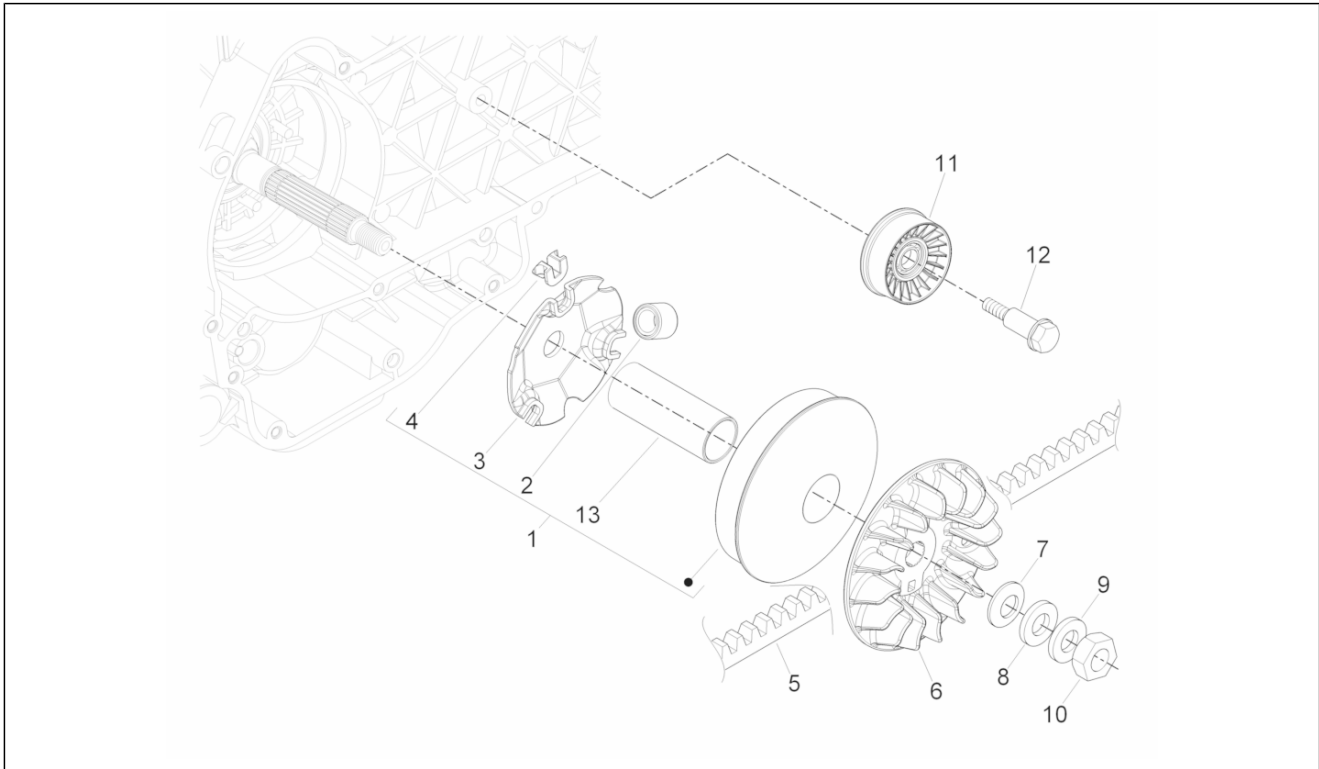

Group	Engine
Code	01.13
Description	Driving pulley
Service	1

Pos.	Code	Description	Qty	Variants
1	CM144408	Complete roller housing	1	
2	849480	Pin roller	6	
3	842204	Roller contrast	1	
4	843028	Sliding block	3	
5	B013360	Cinghia trapeziodale Mitsuboshi	1	
6	840193	Fixed pulley	1	
7	880950	Belleville spring	1	
8	840533	Flat washer 12.1x36x2	1	
9	434885	Plain washer 17x32x1	1	
10	486324	Nut M12x1.25	1	
11	833989	Toothed pulley	1	
12	829326	Special screw	1	
13	483889	Spacer	1