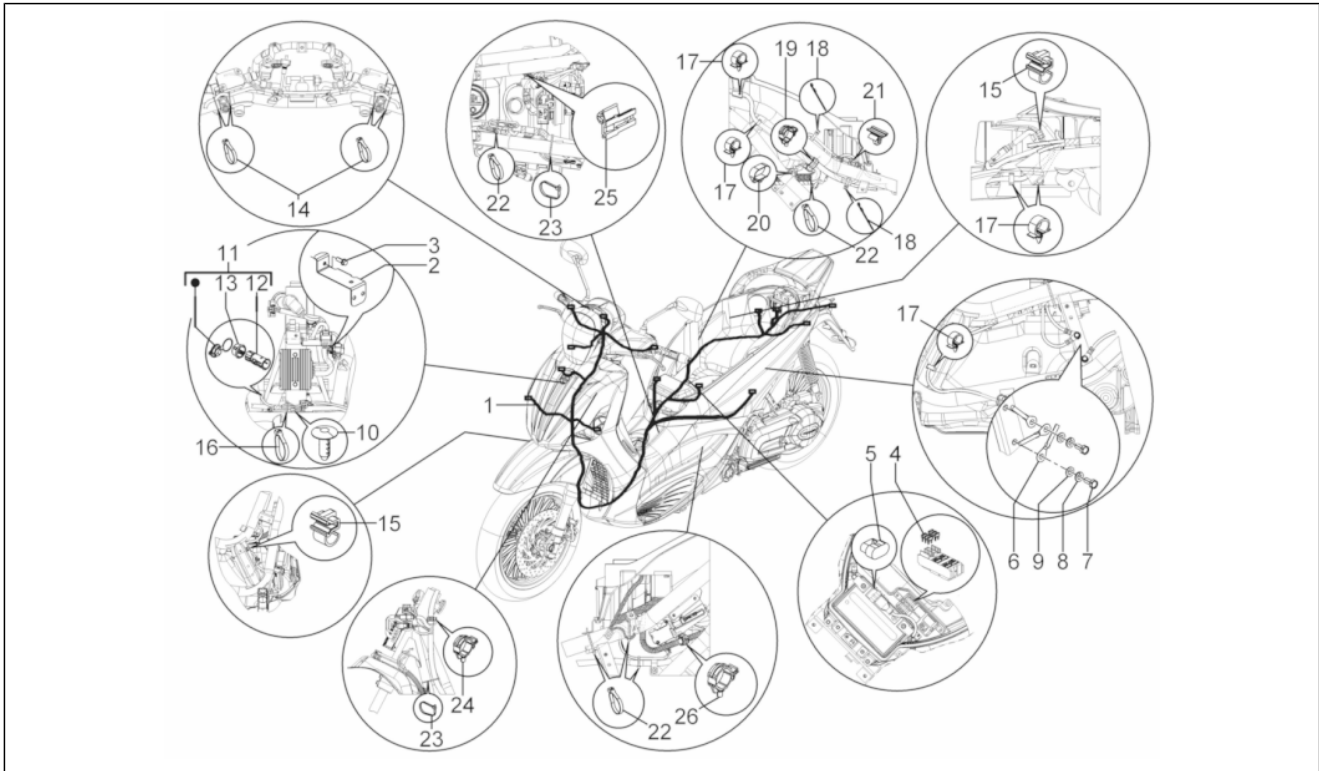

<b>Group</b>	Electrical system
<b>Code</b>	06.08
<b>Description</b>	Main cable harness
<b>Service</b>	1

Pos.	Code	Description	Qty	Variants
1	641715	Frame harness	1	
1	680007	Frame harness	1	
2	CM022804	Relay bracket	6	
3	B016777	Screw w/ flange M6x16	1	
4	CM080904	Mini fuse 5A	1	
4	CM080906	Mini fuse 10A	2	
4	CM080907	Mini fuse 15A	2	
4	CM080910	Mini fuse 30A	1	
5	582928	Plug connect diagnos ECU	1	
6	584843	Ground cable	1	
7	641204	Tri/lobed hexagonal self-tapping screw	2	
8	016406	Spring washer 6,4x11,8x1	2	
9	003056	Flat washer 6,4x12x1	2	
10	581142	Ambient temperature sensor	1	
11	294770	LV socket 12V	1	
12	565560	-	1	
13	565559	Luminous ring	1	
14	145298	Lock-strap L=180mm	4	
15	CM013203	Sheet edge spring	2	
16	145298	Lock-strap L=180mm	1	
17	231590	Elastic spring	6	
18	641605	Lock-strap	3	
19	CM006907	Pipes/cables retainer spring L=16	1	
20	CM006902	Non return spring	1	
21	639560	Spring for connector	1	
22	145298	Lock-strap L=180mm	5	
23	257134	Lock-strap L=277	11	
24	CM006903	Pipes/cables retainer spring	1	