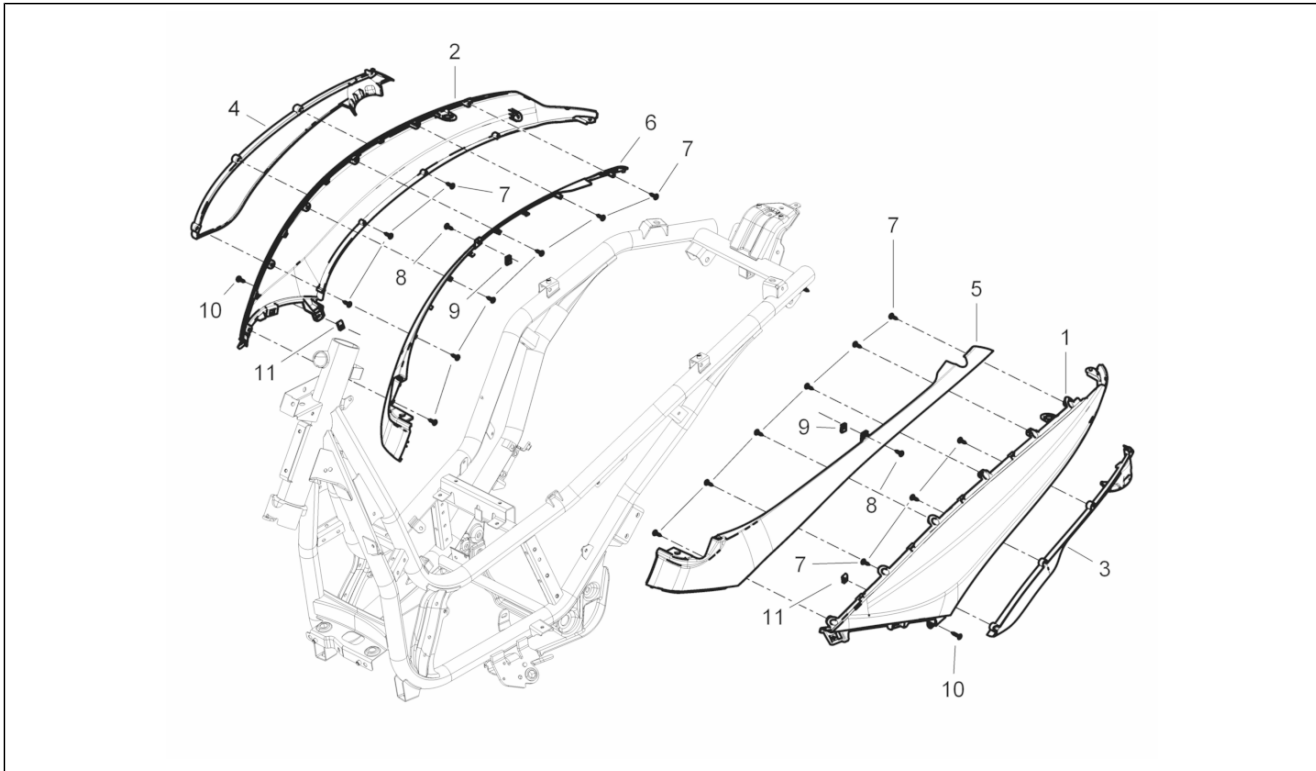

Group	Frame - Plastic parts - Coachwork
Code	02.32
Description	Side cover - Spoiler
Service	1

Pos.	Code	Description	Qty	Variants
				Vehicle colour:Polished pastel white[595] Version:Sport version[S]
4	657243000C	Lower side panel r.h.	1	Vehicle colour:566 - Pearl White[566] Version:RST version[RST] Vehicle colour:222/A - BLUE MIDNIGHT[222/A] Version:RST version[RST] Vehicle colour:579 - Perseus Bronze[579] Version:RST version[RST] Vehicle colour:Brown[120/A] Version:RST version[RST] Vehicle colour:849/A - Antares Red[849/A] Version:RST version[RST] Vehicle colour:98/A - Cosmo Black[98/A] Version:RST version[RST]
4	672616000C	Lower side panel r.h.	1	Vehicle colour:566 - Pearl White[566] Version:RST version[RST] Vehicle colour:222/A - BLUE MIDNIGHT[222/A] Version:RST version[RST] Vehicle colour:Blue metallic[257/A] Version:RST version[RST] Vehicle colour:Orion Grey[713/B] Version:RST version[RST] Vehicle colour:579 - Perseus Bronze[579] Version:RST version[RST] Vehicle colour:Matt grey[773/B] Version:Sport version[S] Vehicle colour:Brown[120/A] Version:RST version[RST] Vehicle colour:Pearl Brown[126/A] Version:RST version[RST] Vehicle colour:Matt Black[93/B] Version:Sport version[S] Vehicle colour:Black metallic[91/B] Version:RST version[RST] Vehicle colour:849/A - Antares Red[849/A] Version:RST version[RST] Vehicle colour:98/A - Cosmo Black[98/A]