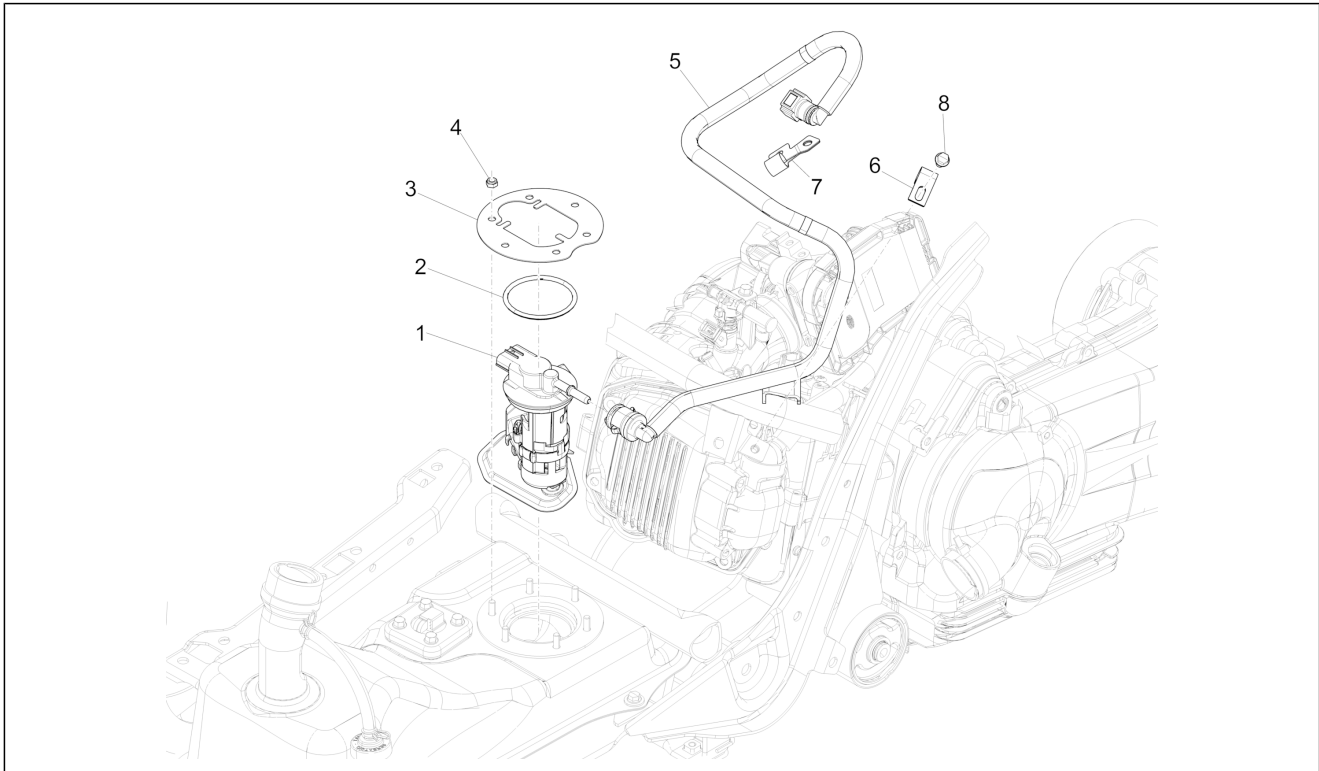

Group	Frame - Plastic parts - Coachwork
Code	02.53
Description	Supply system
Service	1

Pos.	Code	Description	Qty	Variants
1	642888	Fuel pump	1	
2	781056	O-ring	1	
3	781063	-	1	
4	804457	Stop nut M5-6H DIN 985	6	
5	673828	Fuel pipe	1	
6	675510	Hose clamp	1	
7	675806	Hose clamp	1	
8	969296	Screw w/ flange M6x10	0