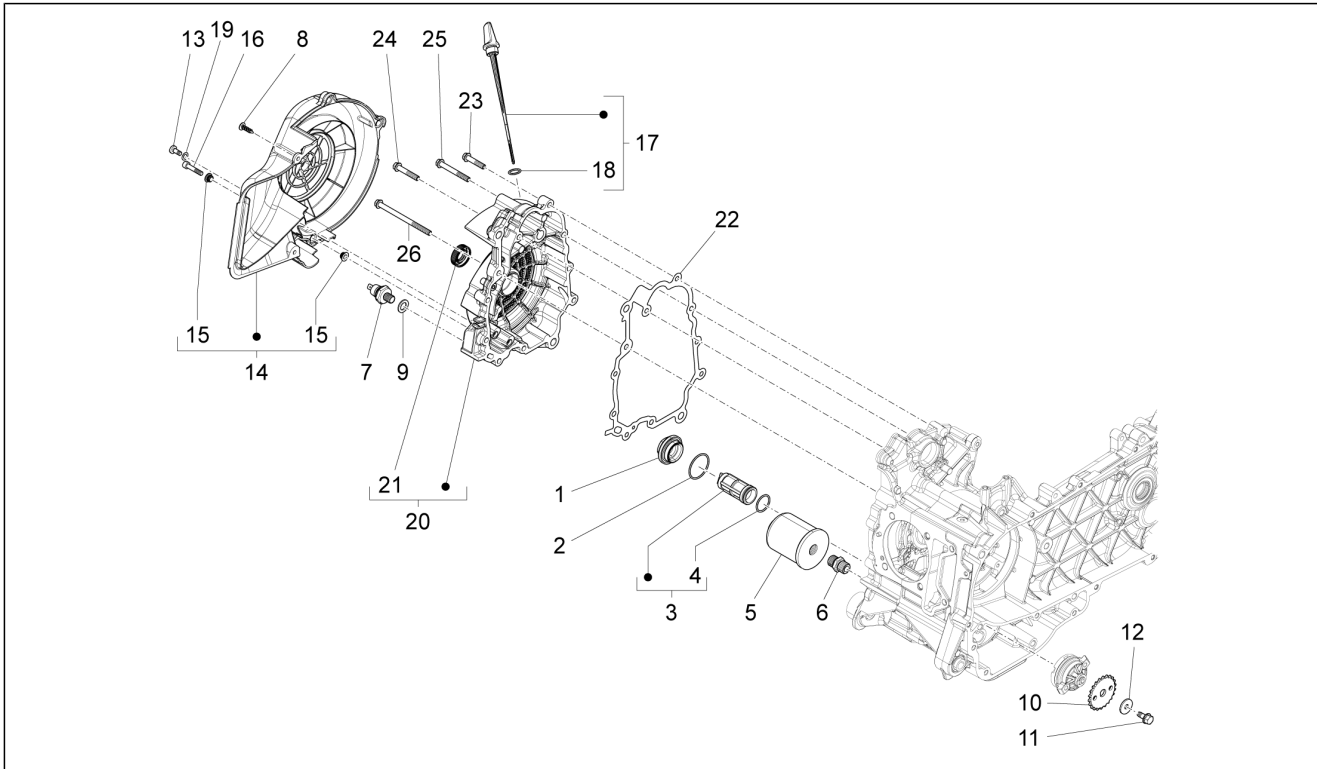

Group	Engine
Code	01.23
Description	Flywheel magneto cover - Oil filter
Service	1

Pos.	Code	Description	Qty	Variants
1	B015456	Oil filter plug	1	
2	B015989	O-ring 31,47x1,78	1	
3	B015454	Intake oil filter	1	
4	288474	O-ring 20,35x1,78	1	
5	82635R	Oil filter	1	
6	B015455	Special screw	1	
7	641541	Oil pressure sensor	1	
8	267958	Self tapping screw L=20 mm	2	
9	B015988	Washer 10,5x17x1,5	1	
10	287913	Oil pump gear	1	
11	1A000323	Screw w/ flange M6x14	1	
12	B015991	Belleville spring	1	
13	1A000320	Metric screw M5x20	1	
14	1A001451	Complete flywheel side duct	1	
15	B015908	Bushing	6	
16	B015981	Hex socket screw M5x25	3	
17	1A000621	Oil dipstick	1	
18	479986	O-ring	1	
19	003055	Plain washer 5,4x10x0,8	1	
20	8798545	Complete flywheel cover	1	
21	B015692	Gasket ring 14x28x7	1	
22	877671	Flywheel housing cover gasket	1	
23	1A000317	Screw w/ flange M6x30	5	
24	B015964	Screw w/ flange M6x30	2	
25	B016776	Screw w/ flange M6x90	2	
26	B015966	Screw w/ flange M6x50	3