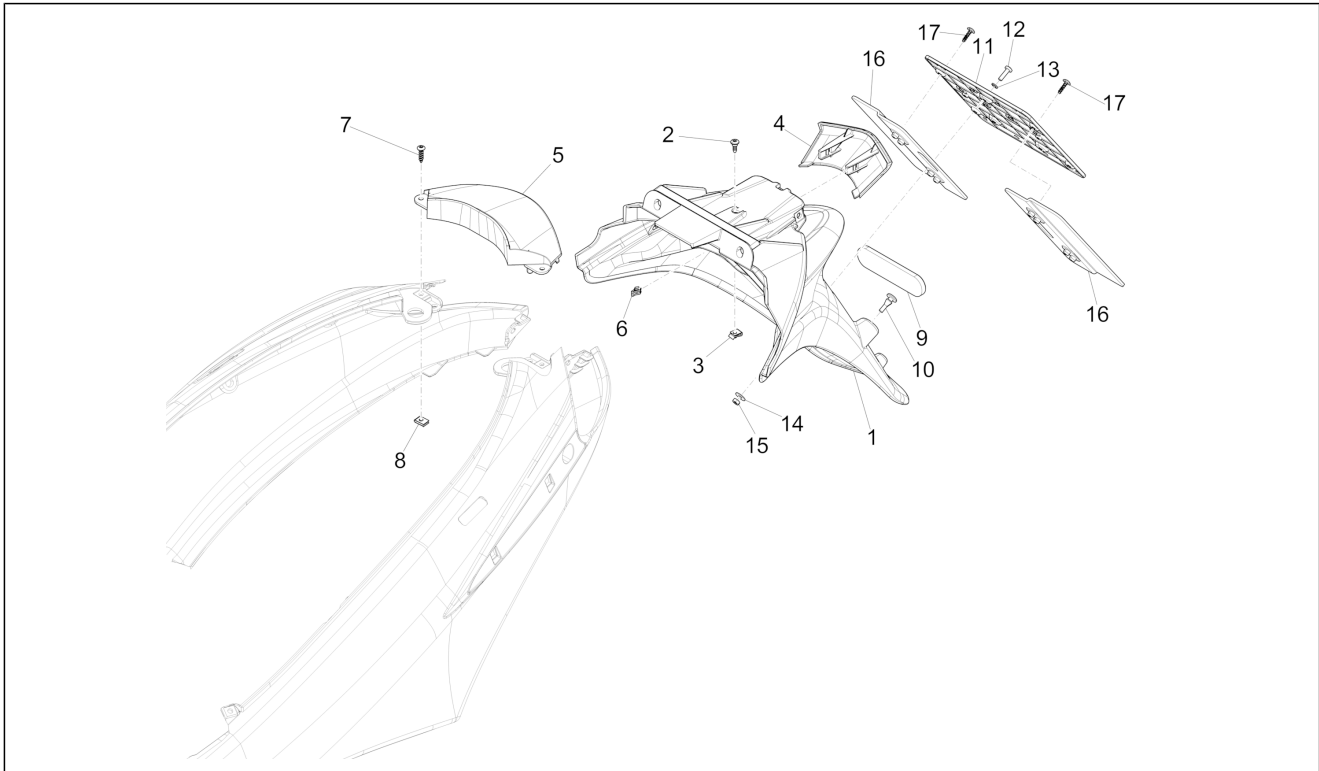

Group	Frame - Plastic parts - Coachwork
Code	02.37
Description	Rear cover - Splash guard
Service	1

Pos.	Code	Description	Qty	Variants
13	013769	Washer	3	
14	016404	Flat washer 4,2x7,6x0,9	3	
15	020104	Nut M4	3	
16	584877	Number-plate extension	2	
17	664170	screw	4