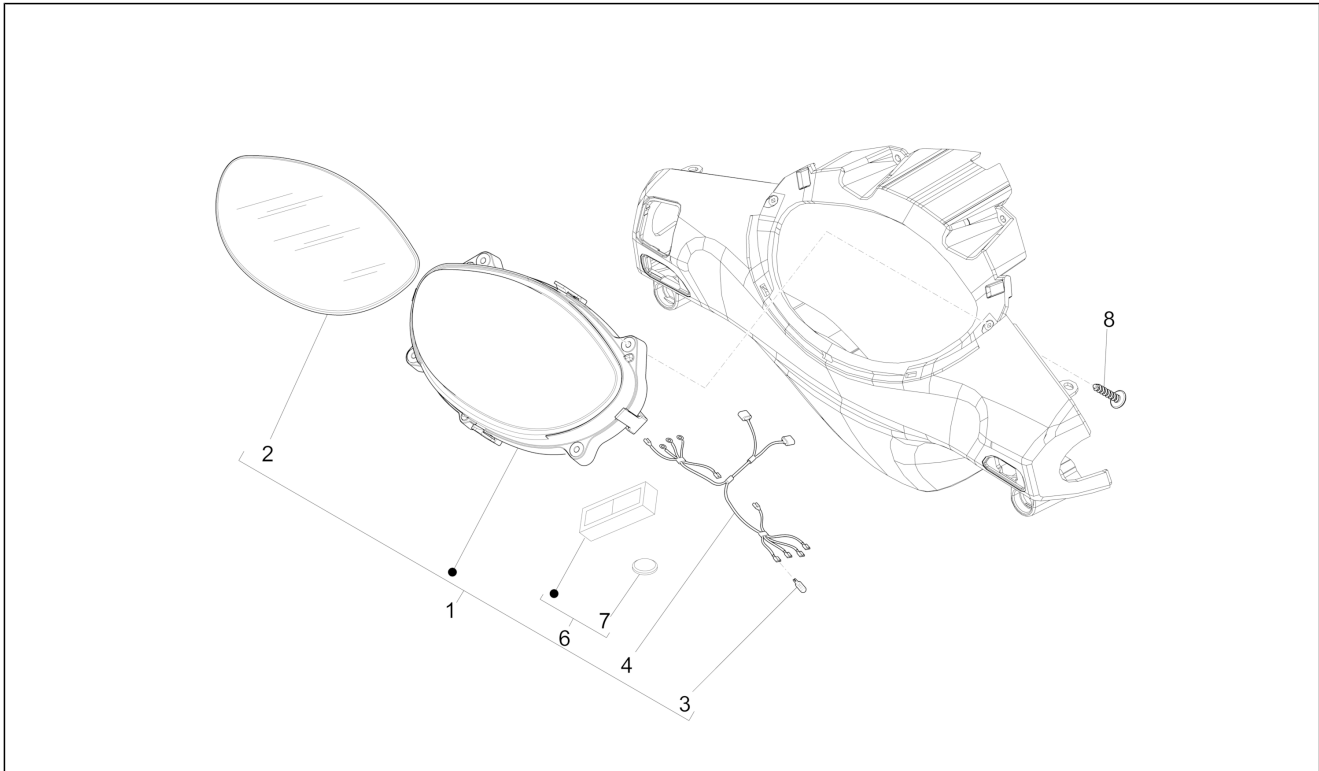

Group	Handlebars/Steering
Code	03.02
Description	Meter combination - Cruscotto
Service	1

Pos.	Code	Description	Qty	Variants
1	643420	Meter combination	1	
2	643421	Instrument panel glass	1	
3	643269	Lamp	8	
4	643181	Wire	1	
6	680132	Clock	1	
7	498342	Battery for clock	1	
8	CM180702	Self tapping screw	4