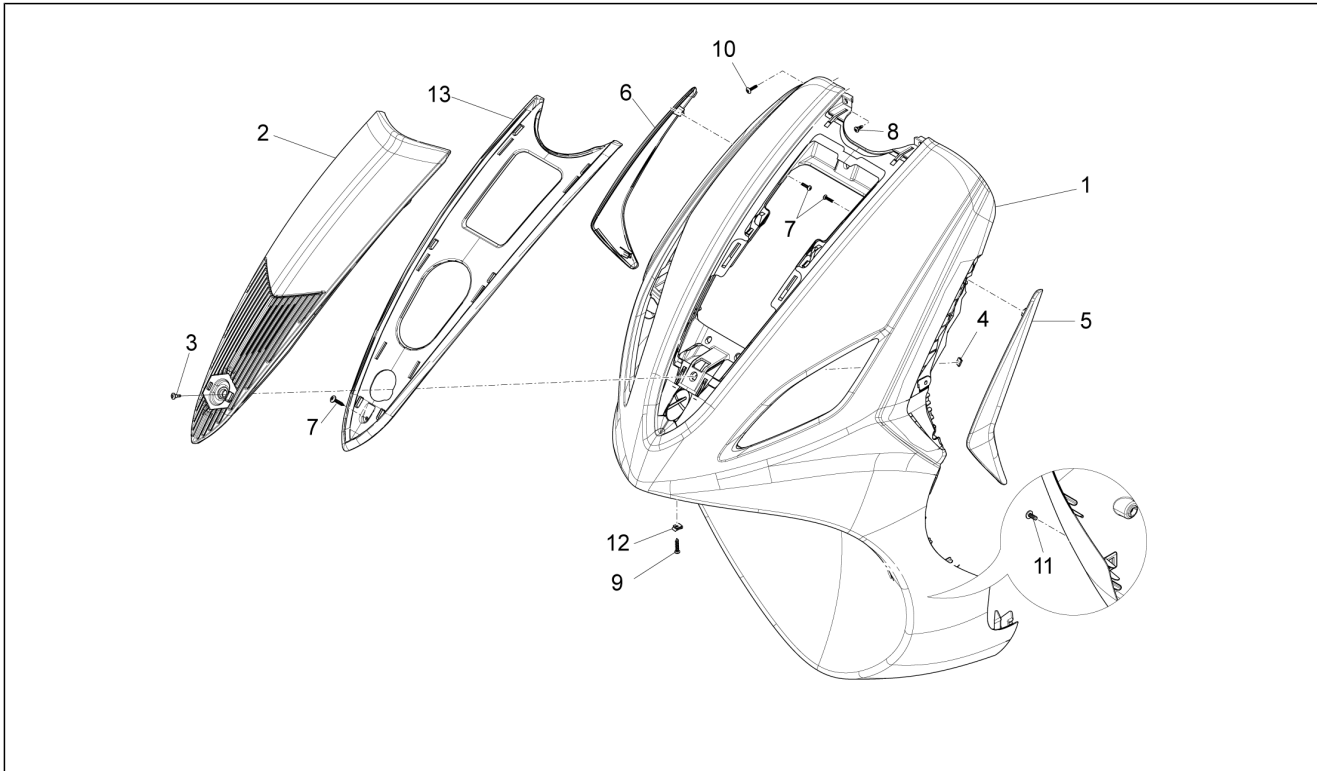

Group	Frame - Plastic parts - Coachwork
Code	02.26
Description	Front shield
Service	1

Pos.	Code	Description	Qty	Variants
1	673072	Front shield	1	
1	67307200BT	Front shield	1	Vehicle colour:White[566]
1	67307200DE	Blue front shield	1	Vehicle colour:Blue[222/A]
1	67307200MB	Front shield	1	Vehicle colour:Brown Onix-(VN)[124/A]
1	67307200ME	Front shield	1	Vehicle colour:Brown[130/A]
1	67307200ND	Front shield	1	Vehicle colour:BLACK[79/A]
1	67307240R7	Front shield	1	Vehicle colour:Dragon Red 894[894]
2	673557000C	Front grille	1	Vehicle colour:Dragon Red 894[894] Vehicle colour:White[566] Vehicle colour:Blue[222/A] Vehicle colour:BLACK[79/A] Vehicle colour:Brown Onix-(VN)[124/A] Vehicle colour:Brown[130/A]
3	CM179202	screw	1	
4	254485	Spring plate M6	1	
5	673073000C	Left front deflector	1	Vehicle colour:Dragon Red 894[894] Vehicle colour:White[566] Vehicle colour:Blue[222/A] Vehicle colour:BLACK[79/A] Vehicle colour:Brown Onix-(VN)[124/A] Vehicle colour:Brown[130/A]
6	673074000C	Right front deflector	1	Vehicle colour:Dragon Red 894[894] Vehicle colour:White[566] Vehicle colour:Blue[222/A] Vehicle colour:BLACK[79/A] Vehicle colour:Brown Onix-(VN)[124/A] Vehicle colour:Brown[130/A]
7	297498	Self tapping screw M3,5x13	6	
8	CM179201	Metric screw M6x22	1	
9	CM178601	Self tapping screw D4.2x16	4	
10	CM180701	Self tapping screw D4x16	2	
11	CM179302	Metric screw M6x22	2