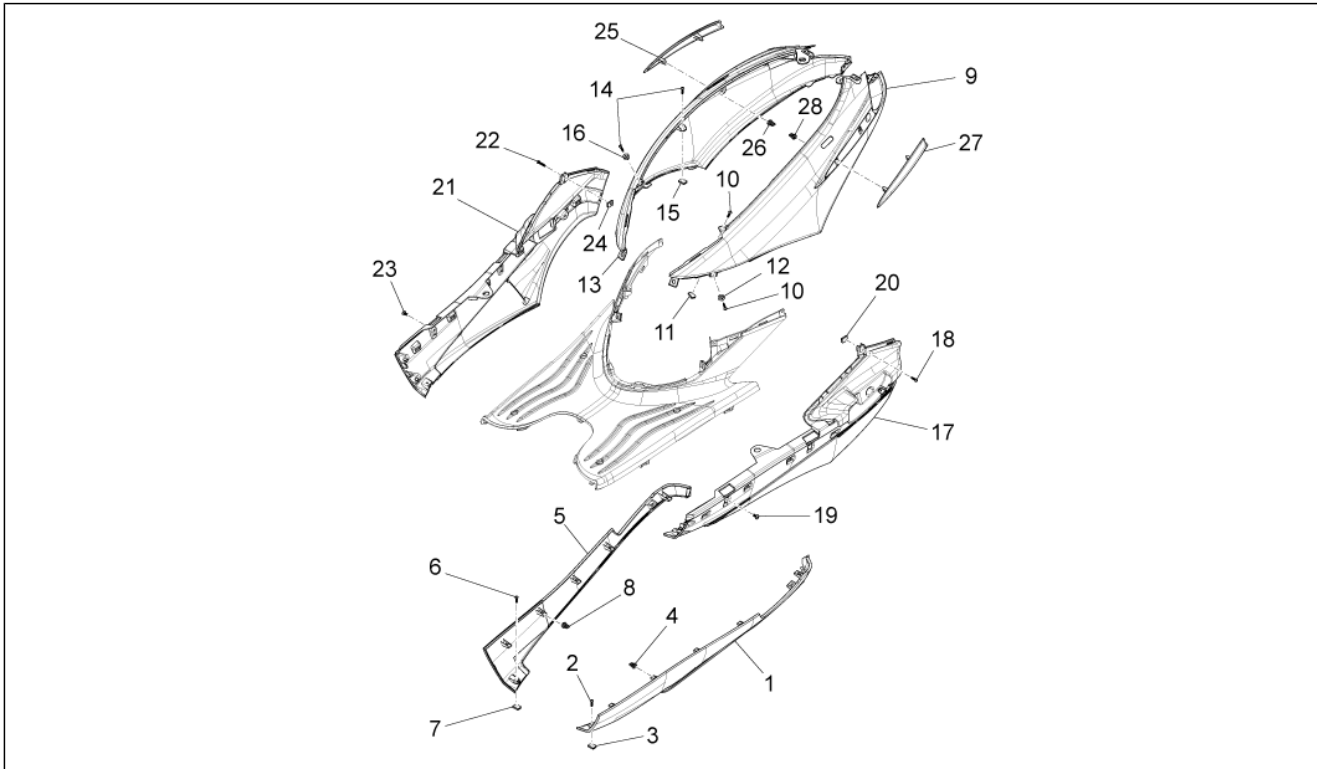

Group	Frame - Plastic parts - Coachwork
Code	02.32
Description	Side cover - Spoiler
Service	1

Pos.	Code	Description	Qty	Variants
11	CM017410	Spring plate	2	
12	199190	Expansion plug	1	
13	673098	Rear body side r.h.	1	
13	67309800BT	Rear body side r.h.	1	
13	67309800DE	Rear body side r.h.	1	
13	67309800MB	Rear body side r.h.	1	Vehicle colour:Brown Onix-(VN)[124/A]
13	67309800ME	Rear body side r.h.	1	Vehicle colour:Brown[130/A]
13	67309800ND	Rear body side r.h.	1	
13	67309840R7	Rear body side r.h.	1	
14	CM178601	Self tapping screw D4.2x16	3	
15	CM017410	Spring plate	2	
16	199190	Expansion plug	1	
17	673076000C	LH spoiler, black	1	Vehicle colour:Dragon Red 894[894] Vehicle colour:White[566] Vehicle colour:Blue[222/A] Vehicle colour:BLACK[79/A] Vehicle colour:Brown Onix-(VN)[124/A] Vehicle colour:Brown[130/A]
18	CM178601	Self tapping screw D4.2x16	5	
19	CM179301	Screw M6x16	1	
20	CM017410	Spring plate	5	
21	673079000C	RH spoiler, black	1	Vehicle colour:Dragon Red 894[894] Vehicle colour:White[566] Vehicle colour:Blue[222/A] Vehicle colour:BLACK[79/A] Vehicle colour:Brown Onix-(VN)[124/A] Vehicle colour:Brown[130/A]
22	CM178601	Self tapping screw D4.2x16	5	
23	CM179301	Screw M6x16	1	
24	CM017410	Spring plate	5	
25	673099000C	RH bumper, black	1	Vehicle colour:Dragon Red 894[894]