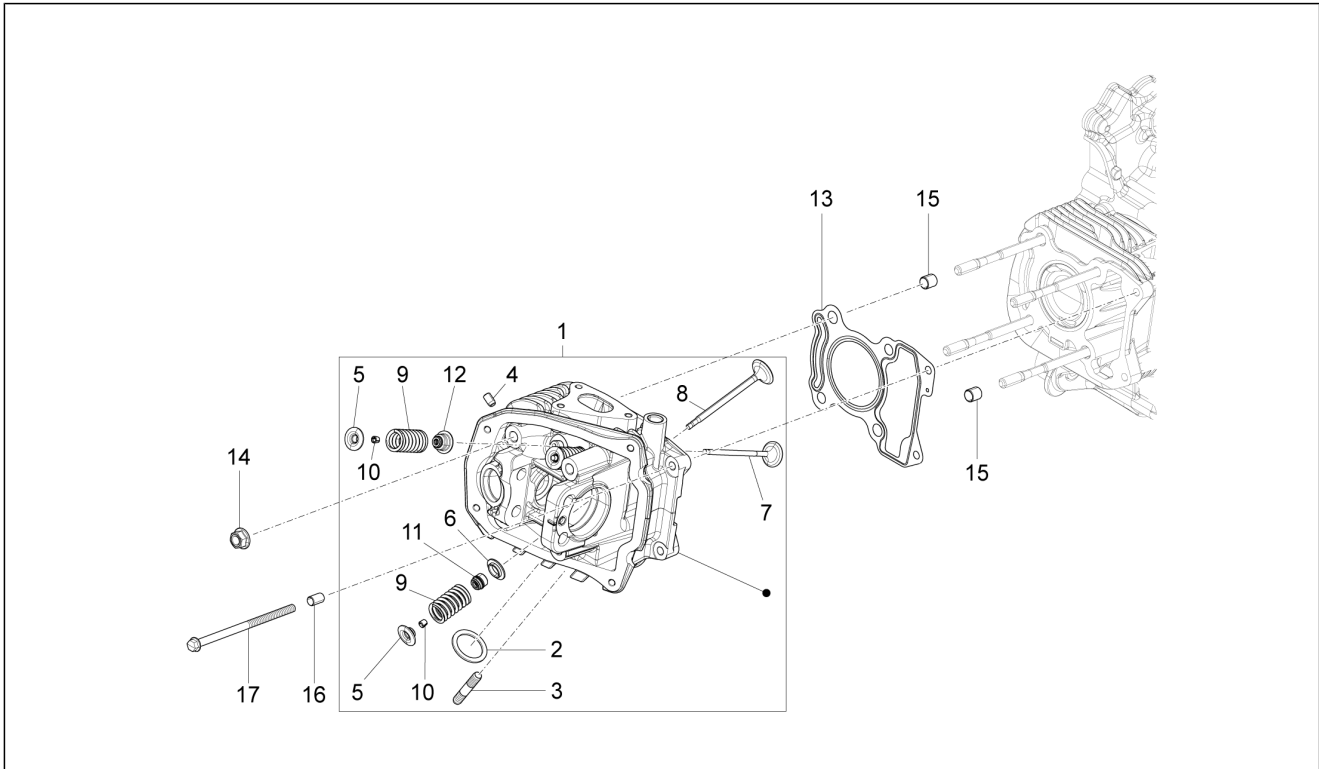

Group	Engine
Code	01.10
Description	Head unit - Valve
Service	1

Pos.	Code	Description	Qty	Variants
1	1A001961	Cylinder head assembly	1	
2	434716	Big end-silencer gasket	1	
3	435629	Stud bolt M7	2	
4	842360	Plug M6x10	1	
5	B013833	Upper cap	3	
6	483711	Lower cap	1	
7	B019320	Valve, in Ø 20	2	
8	B013716	Exhaust valve Ø22	1	
9	879456	Ext. valve spring	3	
10	B015484	Half-cone	6	
11	436438	Valve gasket ring	1	
12	843307	Cup	2	
13	1A000173	Cylinder head gasket	1	
14	B015971	Flanged nut M10x1,25	4	
15	B015969	Locating dowel	2	
16	B015951	Locating dowel	2	
17	1A000316	screw TEF M6x110	2