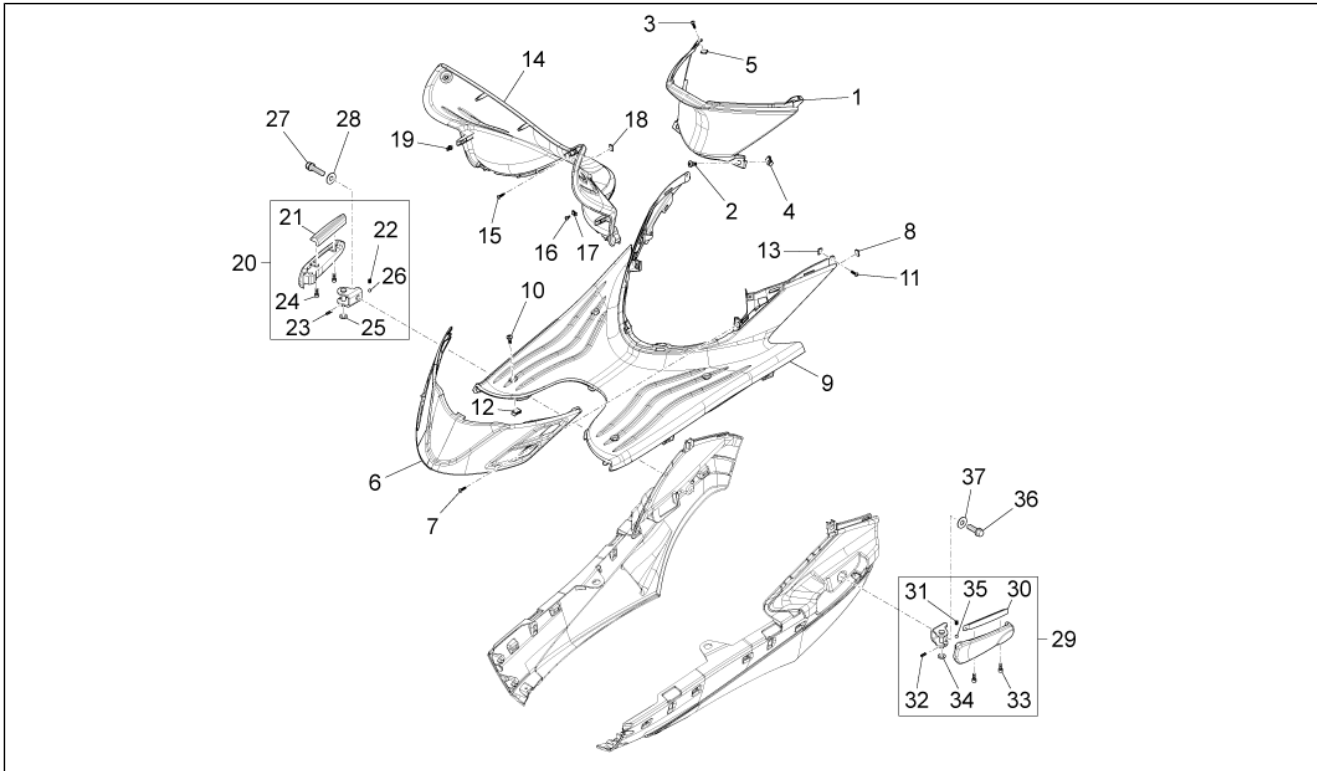

Group	Frame - Plastic parts - Coachwork
Code	02.31
Description	Central cover - Footrests
Service	1

Pos.	Code	Description	Qty	Variants
				Vehicle colour:Brown[130/A]
15	CM178601	Self tapping screw D4.2x16	4	
16	CM179301	Screw M6x16	2	
17	254485	Spring plate M6	2	
18	CM017410	Spring plate	4	
19	D9004468091	Gripper clip	6	
20	673068400C	Complete left passenger footrest	1	Vehicle colour:Dragon Red 894[894] Vehicle colour:White[566] Vehicle colour:Blue[222/A] Vehicle colour:BLACK[79/A] Vehicle colour:Brown Onix-(VN)[124/A] Vehicle colour:Brown[130/A]
21	656031	Rubber for left footrest	1	
22	295590	Premisphere spring	1	
23	259933	Elastic spring	1	
24	975805	screw	2	
25	003058	Plain washer 15x8,4x1,5	1	
26	295591	Ball D6	1	
27	781166	screw	1	
28	012535	Washer	1	
29	673069400C	Complete right passenger footrest	1	Vehicle colour:Dragon Red 894[894] Vehicle colour:White[566] Vehicle colour:Blue[222/A] Vehicle colour:BLACK[79/A] Vehicle colour:Brown Onix-(VN)[124/A] Vehicle colour:Brown[130/A]
30	656033	Rubber for right footrest	1	
31	295590	Premisphere spring	1	
32	259933	Elastic spring	1	
33	315092	screw	2	
34	003058	Plain washer 15x8,4x1,5	1