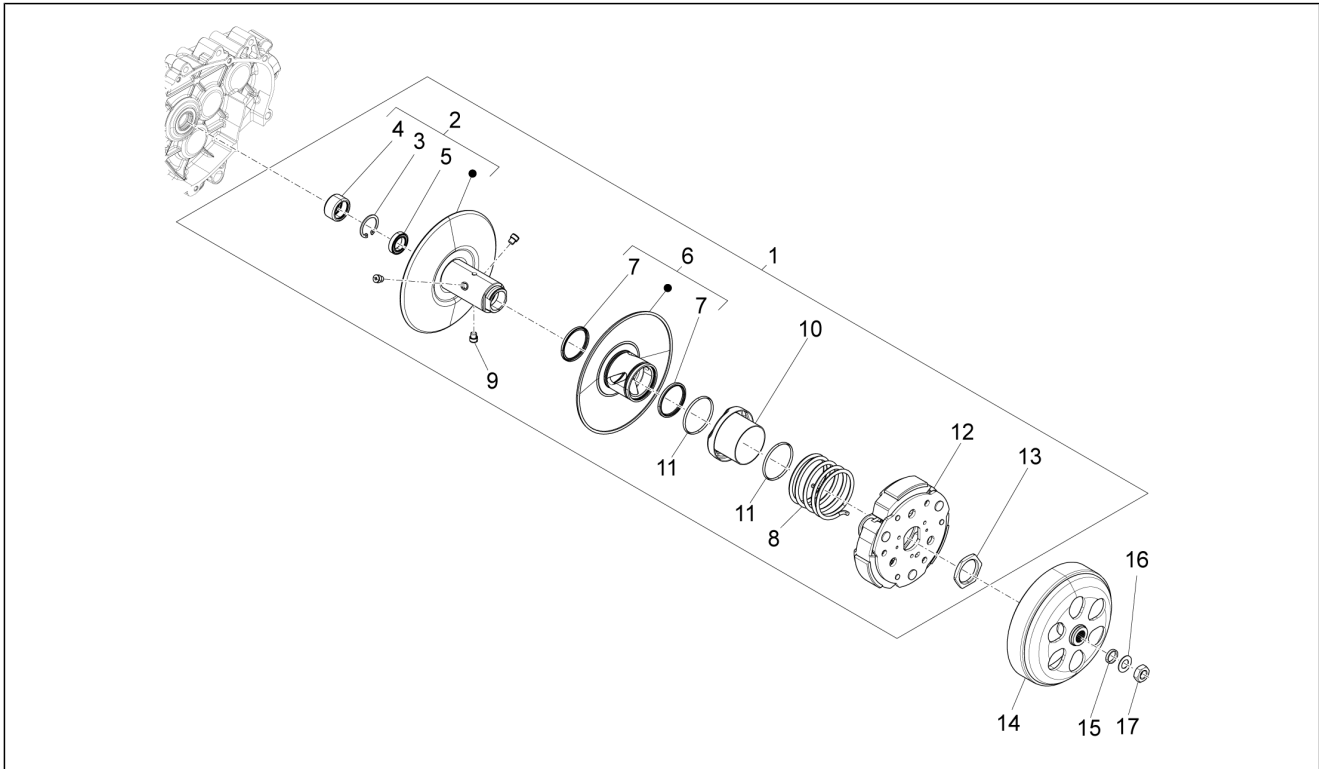

Group	Engine
Code	01.14
Description	Driven pulley
Service	1

Pos.	Code	Description	Qty	Variants
1	B019155	Driven pulley complete with clutch	1	
2	B019156	Complete fixed driven half-pulley	1	
3	006624	Ring	1	
4	B018426	Roller cage 20x26x14	1	
5	B018251	Radial ball bearing	1	
6	B019313	Adjustable pulley, half	1	
7	B016919	Gasket ring	2	
8	B019193	Variator spring	1	
9	B016921	Clutch bush pin	3	
10	B019184	Pulley side cap	1	
11	B016920	O-Ring seal ring	2	
12	B0191905	Complete centrifugal clutch assembly	1	
13	289955	Ring nut	1	
14	B016908	Clutch drum	1	
15	B017653	Spacer	1	
16	B016005	Flat washer 22x12,1x1	1	
17	B016992	Nut	1