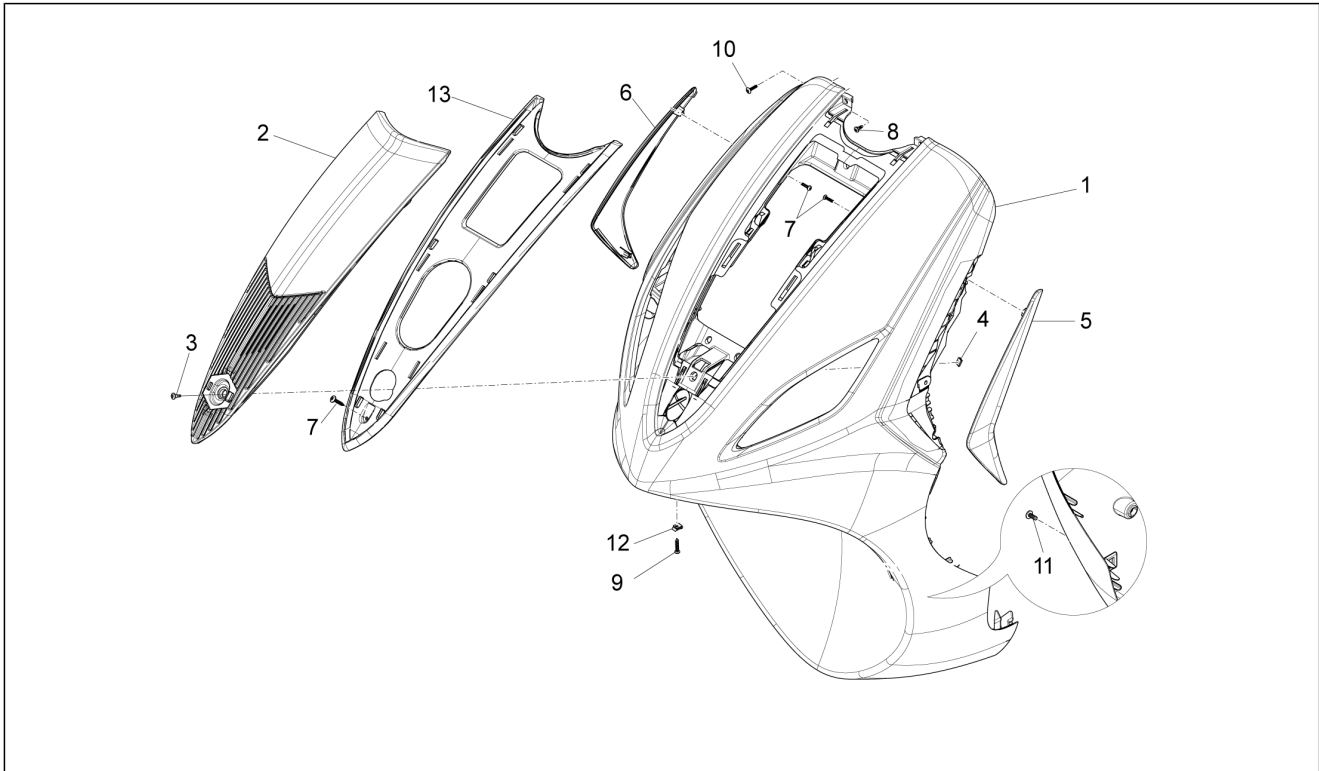

Group	Frame - Plastic parts - Coachwork
Code	02.26
Description	Front shield
Service	1

Pos.	Code	Description	Qty	Variants
12	CM017410	Spring plate	4	
13	673556	Front central frame	1