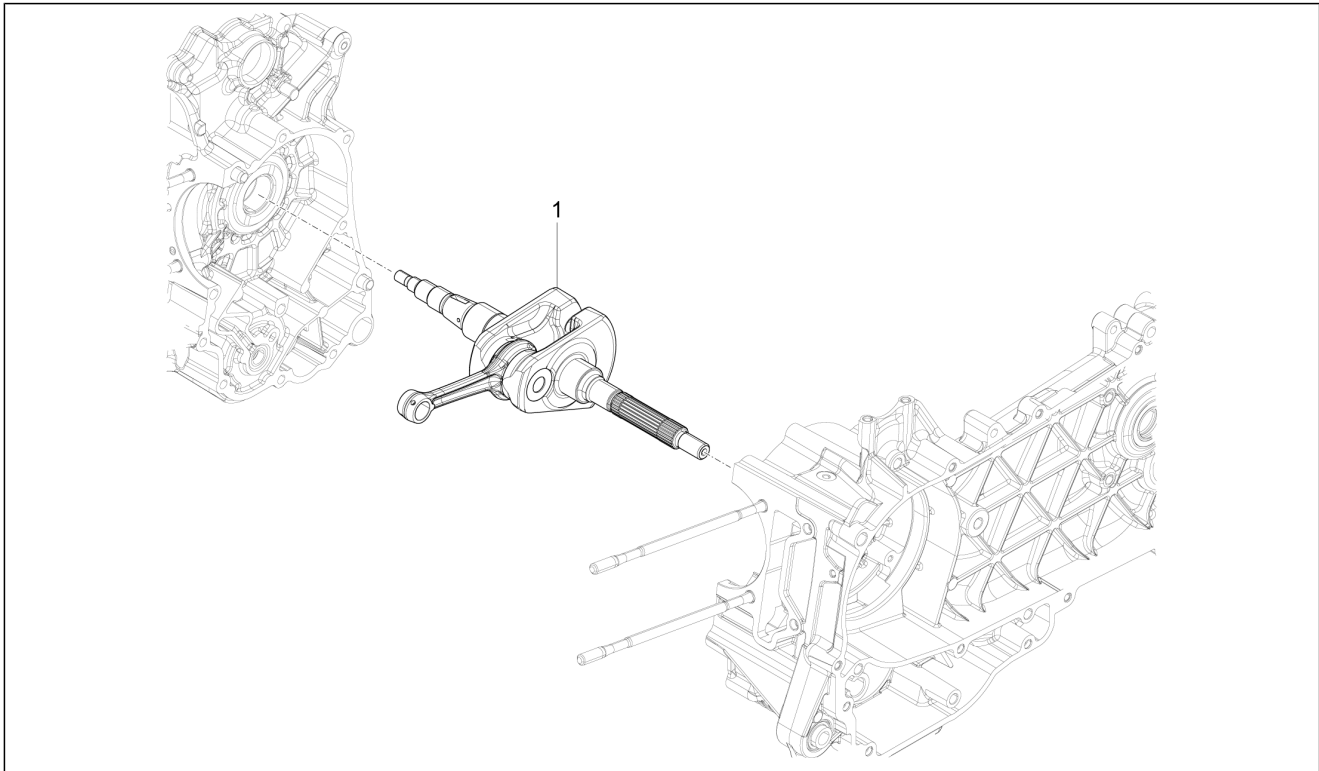

Group	Engine
Code	01.06
Description	Crankshaft
Service	1

Pos.	Code	Description	Qty	Variants
1	1A0032210A	Crankshaft, assy. class 1	1	
1	1A0032210B	Crankshaft, assy. class 2	1	
1	8805270001	Crankshaft, assy. class 1	1	
1	8805270002	Crankshaft, assy. class 2	1