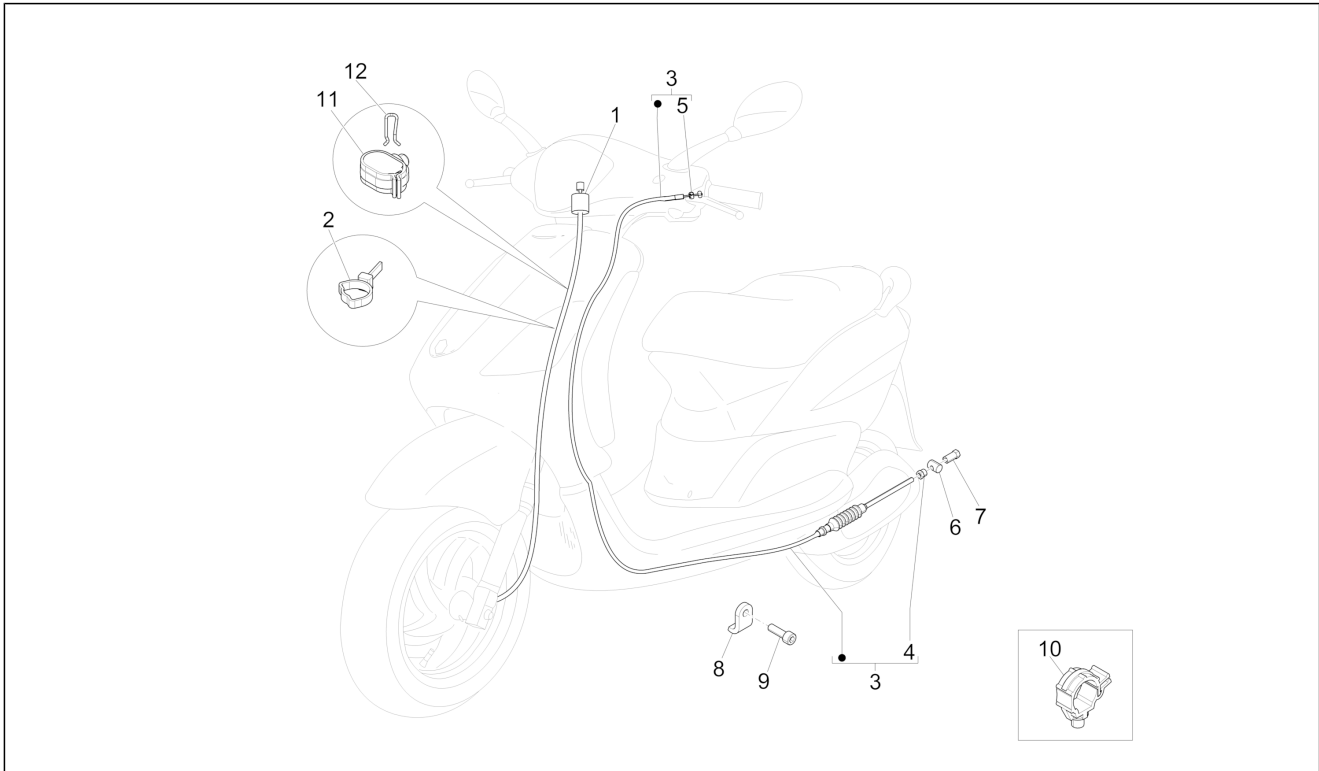

Group	Braking system - Transmissions
Code	05.03
Description	Transmissions
Service	1

Pos.	Code	Description	Qty	Variants
1	667878	Speedom. transmiss.	1	
2	709519	Hose clamp	5	
3	CM086701	Rear brake transmission	1	
4	598918	Registro freno posteriore	1	
5	266040	Bush	1	
6	179640	Pin	1	
7	270310	Registro freno posteriore	1	
8	5A000035	Plate	1	
9	709674	Hex socket screw M6x20	1	
10	CM006911	Non return spring	1	
11	CM006904	Non return spring l=27	1	
12	672491	Elastic spring	1