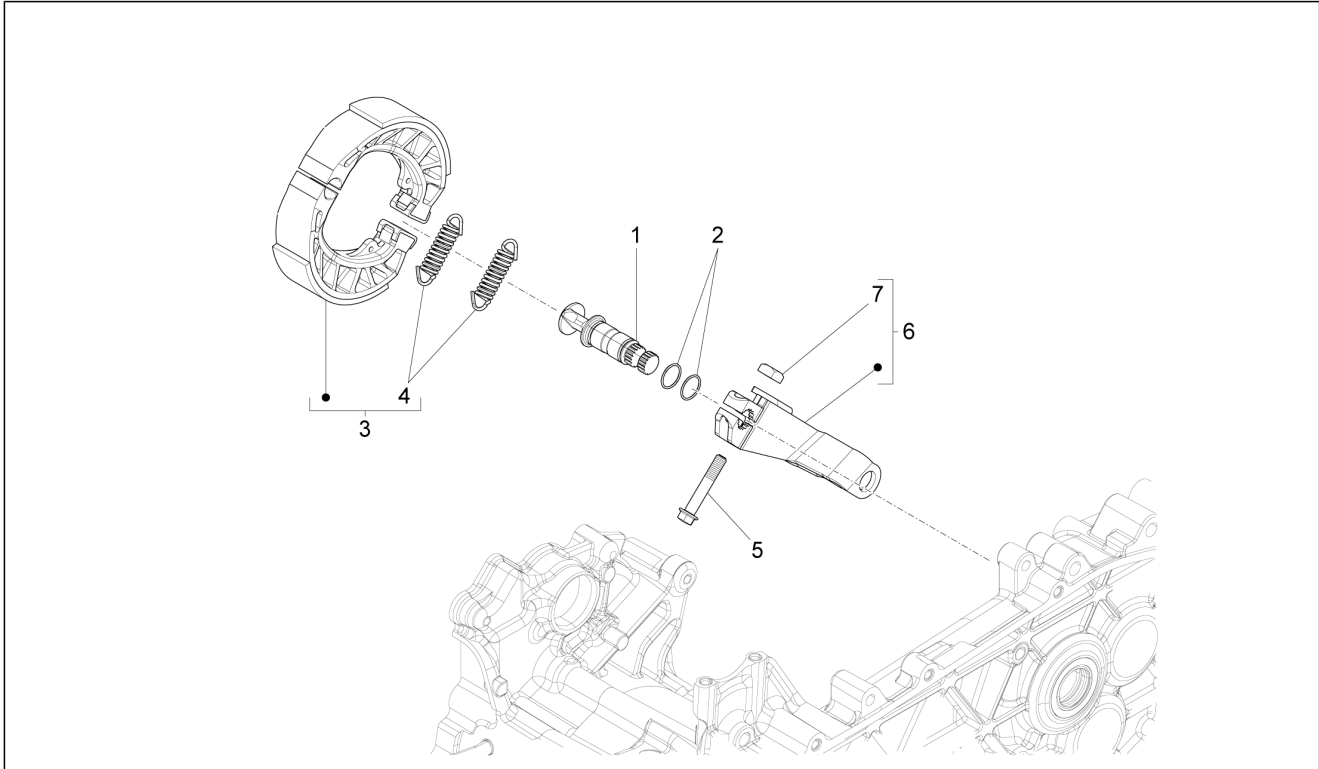

Group	Engine
Code	01.35
Description	Rear brake - Brake jaw
Service	1

Pos.	Code	Description	Qty	Variants
1	B017604	Brake lever shaft	1	
2	B016477	O-Ring seal ring	2	
3	56294R	Pair of brake shoes	1	
4	647384	Brake shoes return spring	2	
5	1A000348	screw M6x35	1	
6	B016731	Brake lever	1	
7	828862	Square nut	1