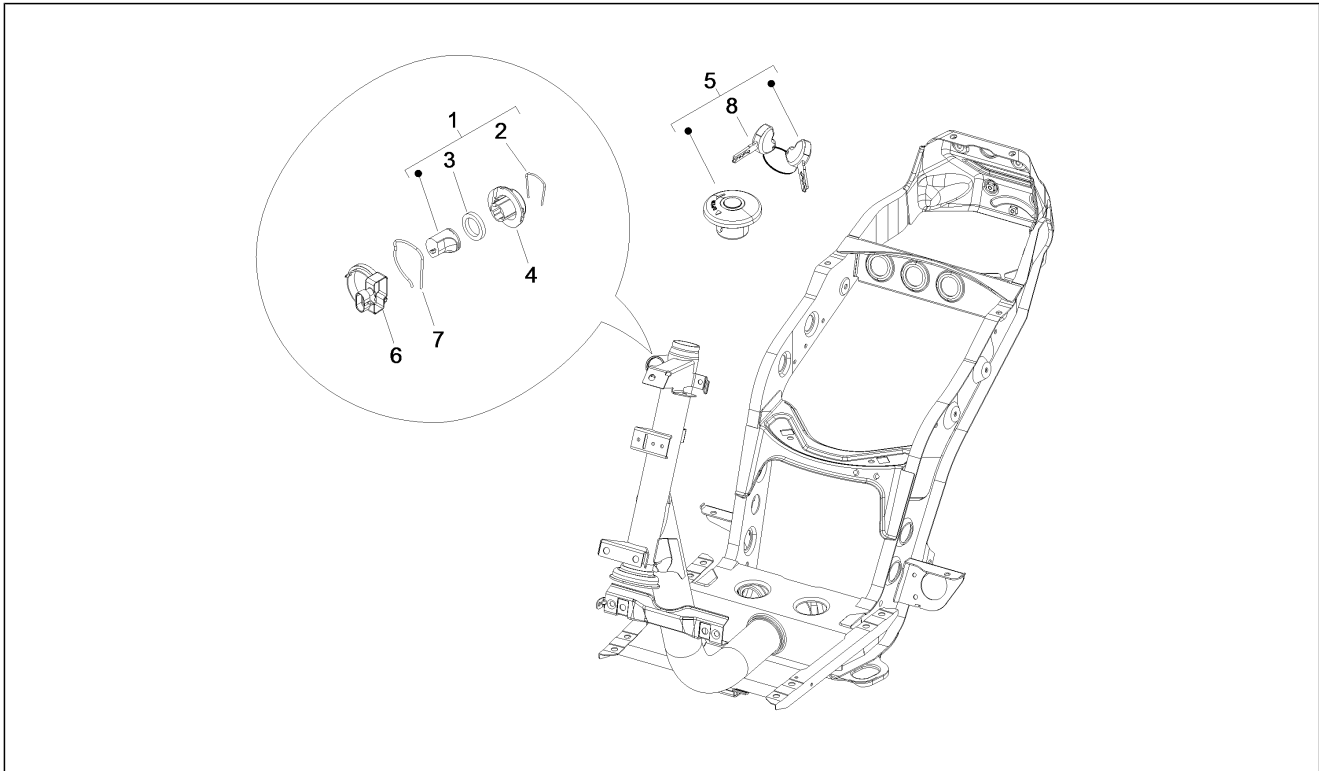

Group	Frame - Plastic parts - Coachwork
Code	02.46
Description	Locks
Service	1

Pos.	Code	Description	Qty	Variants
1	298903	Complete lock block	1	
2	298838	Cylinder retainer spring	1	
3	298594	Flat washer	1	
4	781126	Lock body	1	
5	781144	Locks, assy	1	
6	638534	Immobilizer antenna	1	
7	253937	Spring	1	
8	781274	Key blank	1