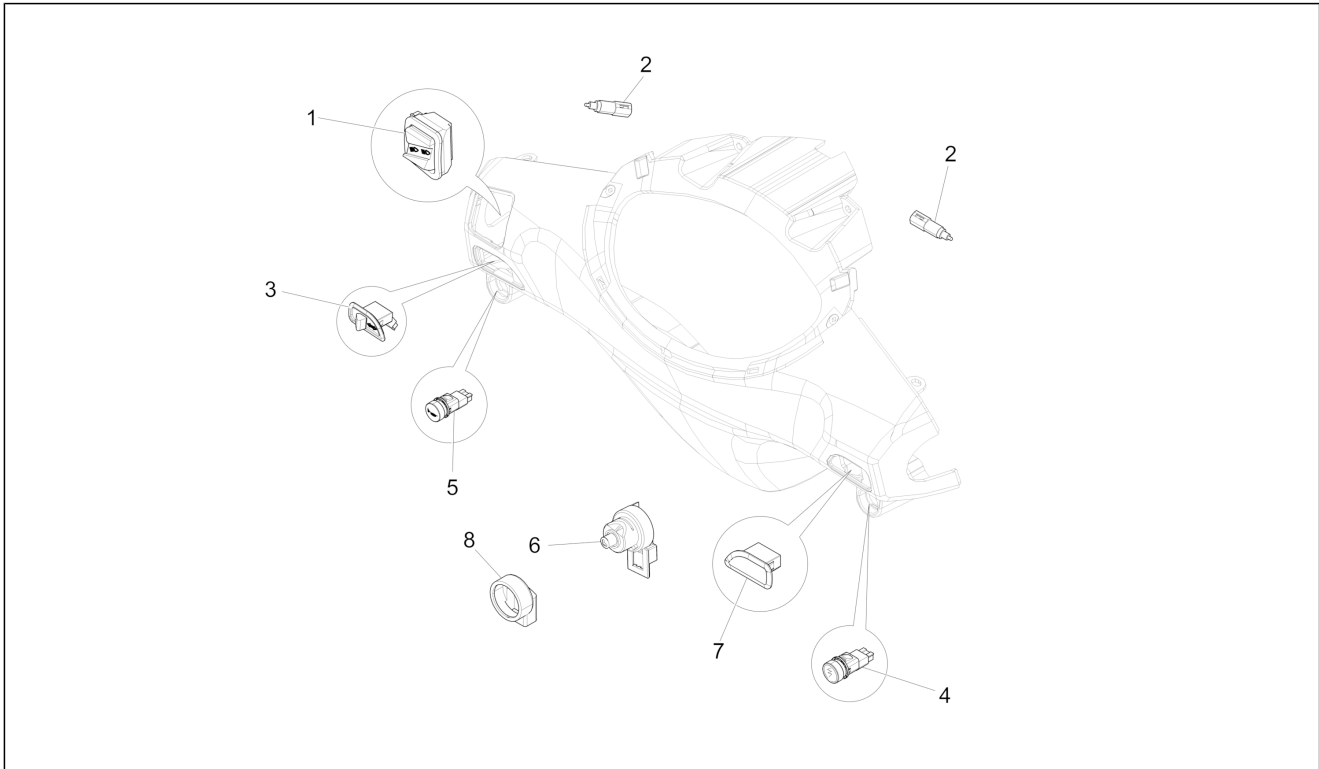

Group	Electrical system
Code	06.01
Description	Selectors - Switches - Buttons
Service	1

Pos.	Code	Description	Qty	Variants
1	642365	Light switch	1	
2	641385	stop Button	2	
3	642679	Turn indicator switch	1	
4	58057R	Start pushbutton	1	
5	638583	Horn button	1	
6	1D000892R	Switch	1	
7	AP8127896	Cover	1	
8	582041	Commutator cap	1