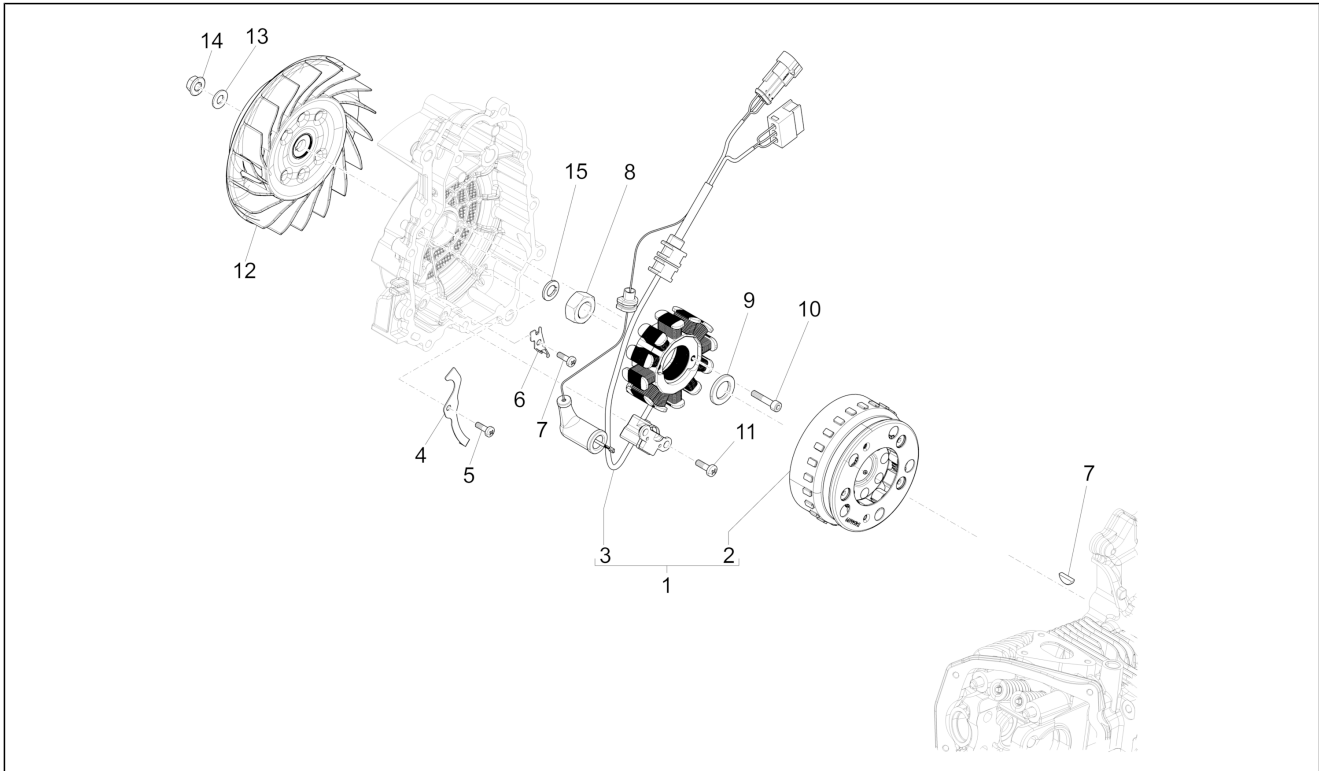

Group	Engine
Code	01.21
Description	Flywheel magneto
Service	1

Pos.	Code	Description	Qty	Variants
1	B018107	Complete magneto flywheel	1	
2	B018108	Complete freewheel rotor	1	
3	B016543	Stator	1	
4	B018105	Housing sheet	1	
5	B018106	Housing sheet	1	
6	B015998	TCIC Screw M5x10	2	
7	B015997	Transmission key	1	
8	B015996	Nut M16x1,25	1	
9	B018464	Belleville spring	1	
10	B015981	Hex socket screw M5x25	2	
11	1A000321	TCIC Screw M5x16	2	
12	1A001021	Fan	1	
13	003058	Plain washer 15x8,4x1,5	1	
14	B015986	Flanged nut M8x1,25	1	
15	B015807	Flat washer	1