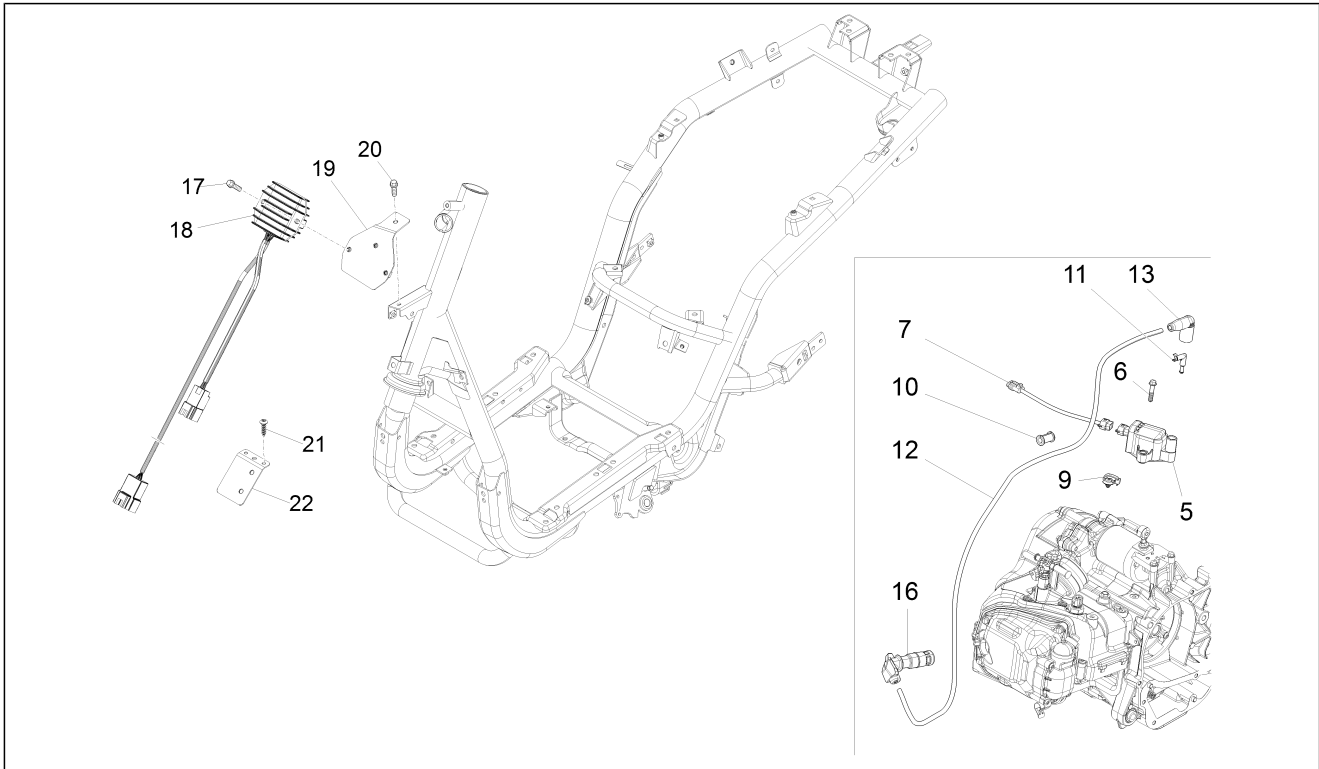

Group	Electrical system
Code	06.06
Description	Voltage Regulators - Electronic Control Units (ecu) - H.T. Coil
Service	1

Pos.	Code	Description	Qty	Variants
5	641901	HT coil	1	
6	B016792	Screw w/ flange M6x30	2	
7	643411	Bridle for HV coil	1	
9	641764	Hose clamp	1	
10	563989	Fairlead	1	
11	641725	HV terminal	1	
12	080341	H.V. cable	1	
13	641040	Insulating cap	1	
16	642200	Screened cap	1	
16	642855	Connectors support bracket	1	
17	018639	Hex screw M6x20	2	
18	58204R	Voltage regulator	1	
19	642729	Voltage regulator support bracket	1	
20	B016777	Screw w/ flange M6x16	2	
21	CM180701	Self tapping screw D4x16	2	
22	642855	Connectors support bracket	1