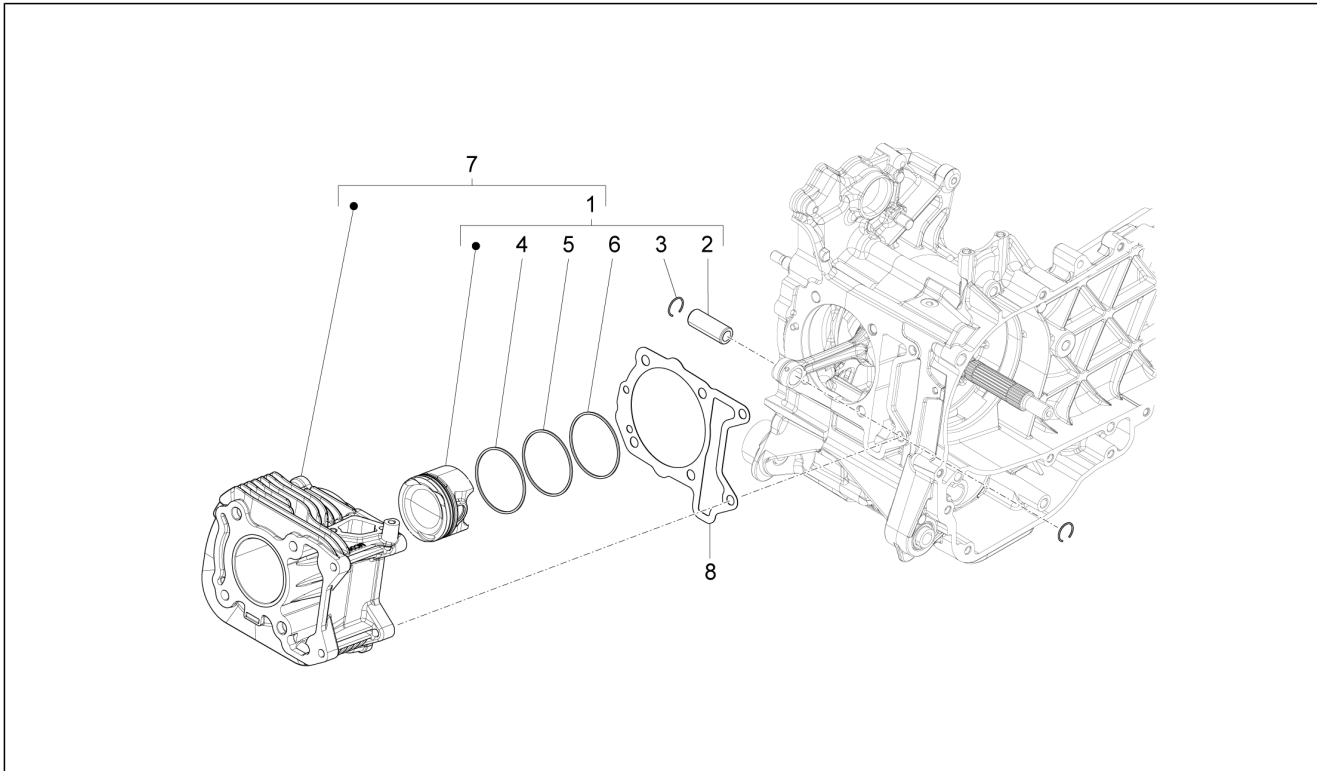

Group	Engine
Code	01.07
Description	Cylinder-piston-wrist pin unit
Service	1

Pos.	Code	Description	Qty	Variants
1	B0189540001	Complete piston assembly	1	
1	B0189540002	Complete piston assembly	1	
1	B0189540003	Complete piston assembly	1	
1	B0189540004	Complete piston assembly	1	
2	B017148	Piston pin	1	
3	B015602	Circlip	2	
4	B017544	Compression ring 1° cava	1	
5	B017545	Compression ring 2° cava	1	
6	B017546	Oil scraper ring 3° cava	1	
7	1A0009035	Cylinder - piston - pin - parts- rings assembly	1	
8	B015441	Crankcase/cylinder gasket 0,4 mm	1	
8	B015442	Crankcase/cylinder gasket 0,6 mm	1	
8	B015443	Crankcase/cylinder gasket 0,8 mm	1