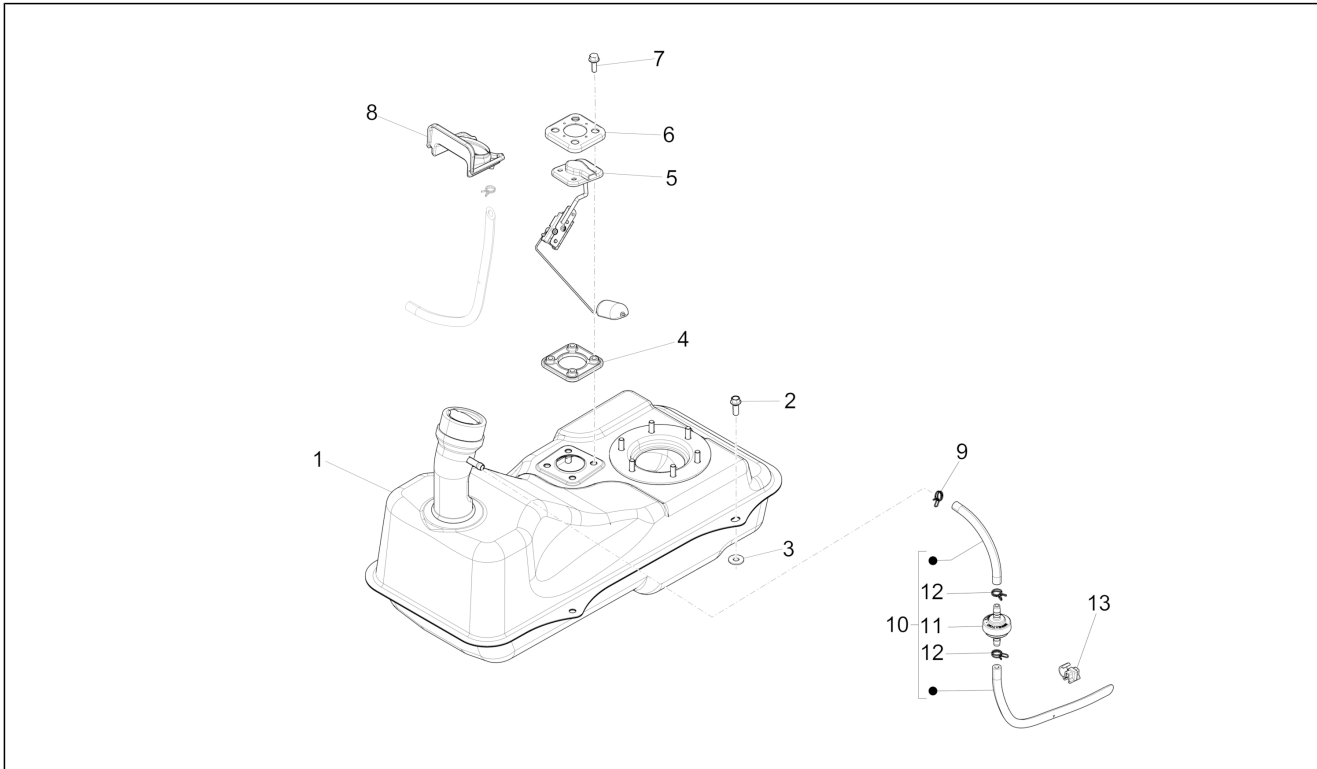

Group	Frame - Plastic parts - Coachwork
Code	02.47
Description	Fuel tank
Service	1

Pos.	Code	Description	Qty	Variants
1	781203	Fuel tank with i.p.	1	
2	B016777	Screw w/ flange M6x16	4	
3	013880	Flat washer 16x6,5x1,5	4	
4	781091	Gasket	1	
5	642887	Level gauge	1	
6	781090	Indicator lock flange	1	
7	830061	Screw w/ flange M5x16	8	
8	781122	Fuel recovery tank	1	
9	CM002908	Hose clamp	1	
10	7811255	Fuel breather pipe	1	
11	576748	Safety valve	1	
12	CM002908	Hose clamp	2	
13	CM013203	Sheet edge spring	2