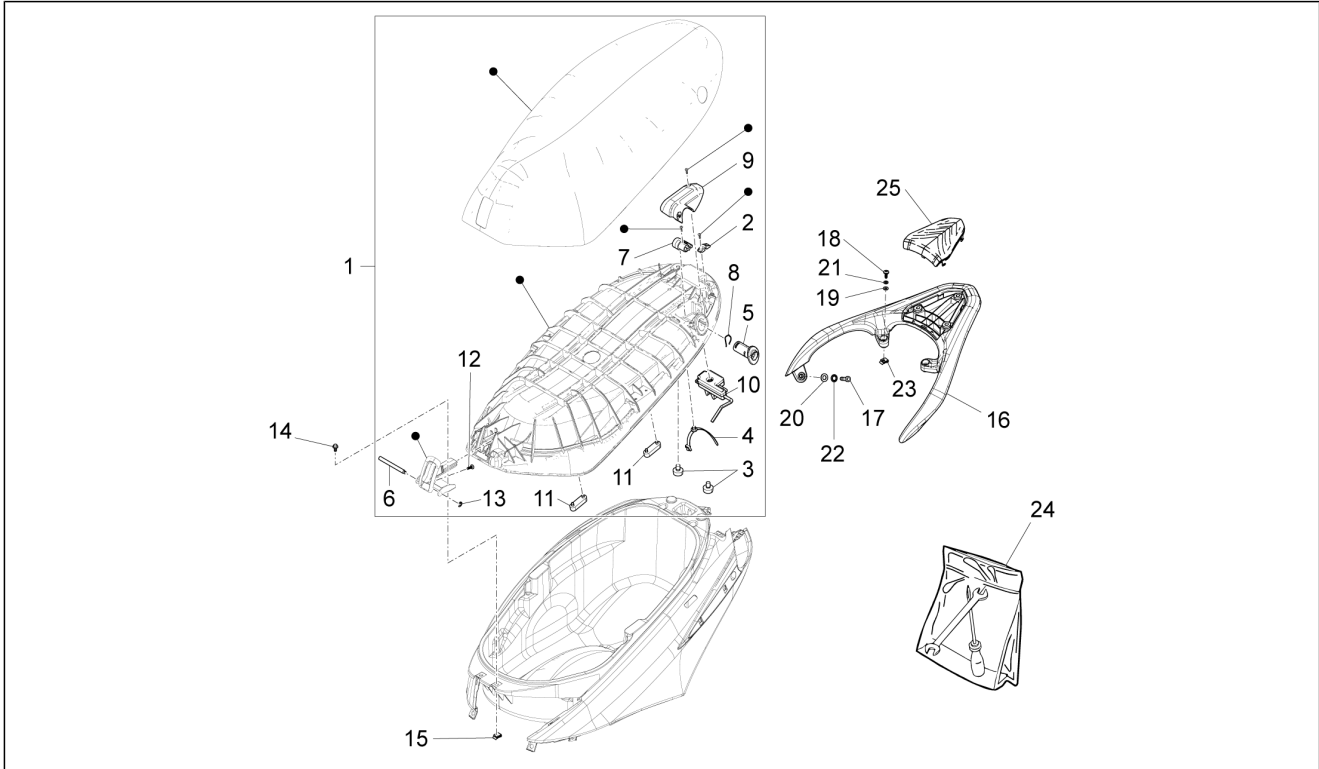

Group	Frame - Plastic parts - Coachwork
Code	02.39
Description	Saddle/seats
Service	1

Pos.	Code	Description	Qty	Variants
21	012533	Notched washer 6,6x11x0	2	
22	012540	Notched washer 14x8,3x1,8	2	
23	254485	Spring plate M6	2	
24	6690825	Tool set, standard I/jack	1	
25	674530000C	Rear carry cover	1	Vehicle colour:Dragon Red 894[894] Vehicle colour:White[566] Vehicle colour:Blue[222/A] Vehicle colour:BLACK[79/A] Vehicle colour:Brown Onix-(VN)[124/A] Vehicle colour:Brown[130/A]