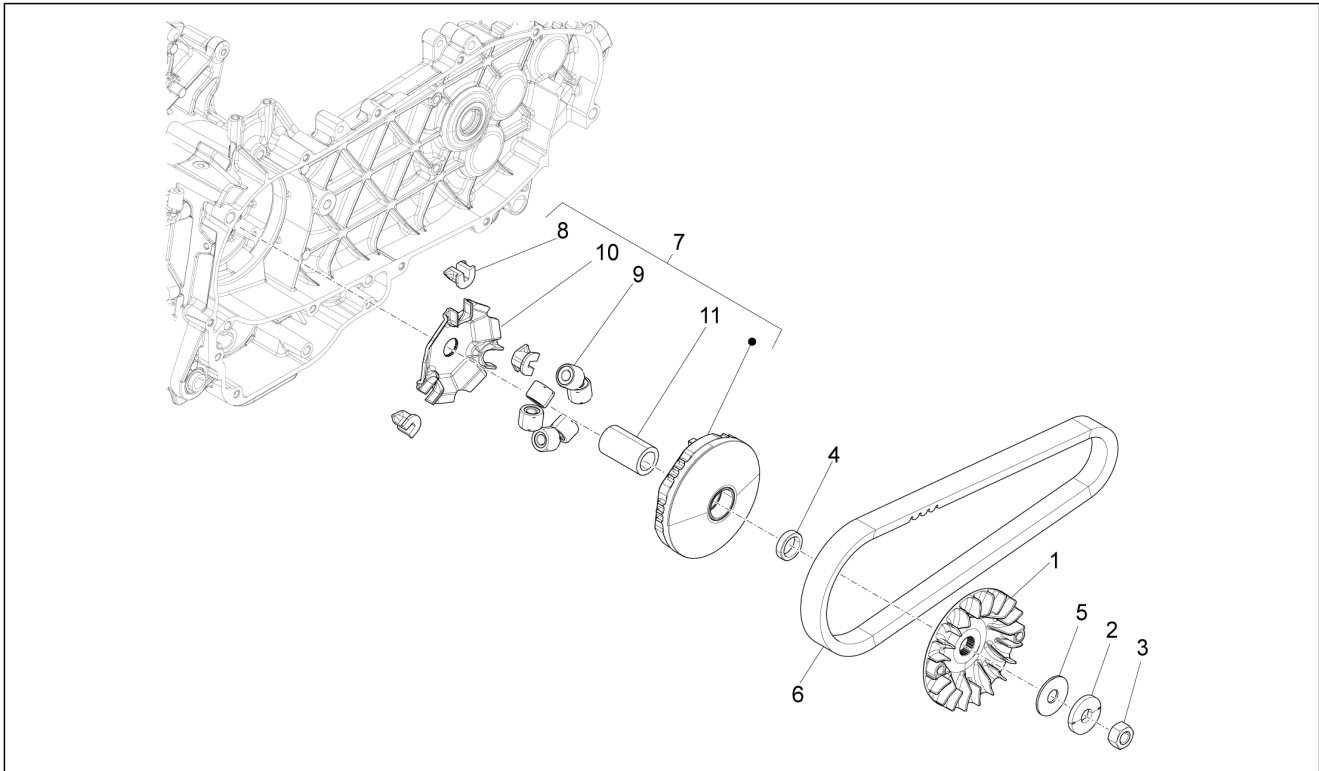

Group	Engine
Code	01.13
Description	Driving pulley
Service	1

Pos.	Code	Description	Qty	Variants
1	1A000798	Fixed driving half pulley	1	
2	880950	Belleville spring	1	
3	B016001	Nut M12x1,25 - 6H	1	
4	B017652	Spacer	1	
5	B016004	Flat washer	1	
6	B016447	V-belt	1	
7	CM169001	Complete roller housing	1	
8	B016649	Sliding block	3	
9	CM169101	roller complete	6	
10	B017664	Roller contrast	1	
11	B016650	Spacer	1