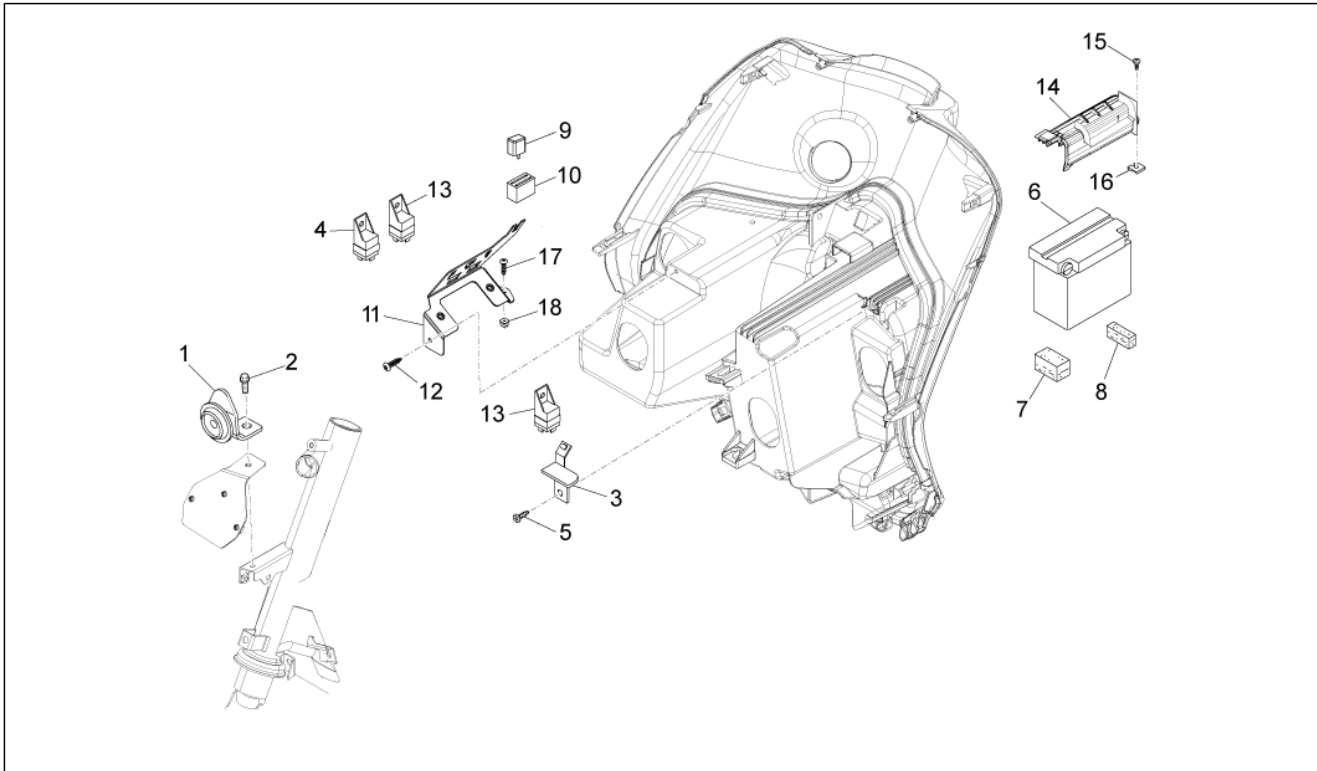

Group	Electrical system
Code	06.05
Description	Remote control switches - Battery - Horn
Service	1

Pos.	Code	Description	Qty	Variants
1	CM087611	Horn 12v cc	1	
2	B016777	Screw w/ flange M6x16	1	
3	642932	Electromagnetic switch support bracket	1	
4	58115R	Starter relay 12V-80A	1	
5	CM180701	Self tapping screw D4x16	1	
6	584662	Battery (Yuasa) 12V-6Ah	1	
7	673702	Stop buffer	1	
8	673702	Stop buffer	1	
9	640289	Turn indicator control	1	
10	642317	Device bracket	1	
11	642777	Relay support bracket	1	
12	CM178601	Self tapping screw D4.2x16	1	
13	642065	Rem. control switch 12V-30A	2	
14	673569	Battery cover	1	
15	CM179201	Metric screw M6x22	1	
16	254485	Spring plate M6	1	
17	CM180701	Self tapping screw D4x16	1	
18	199190	Expansion plug	1