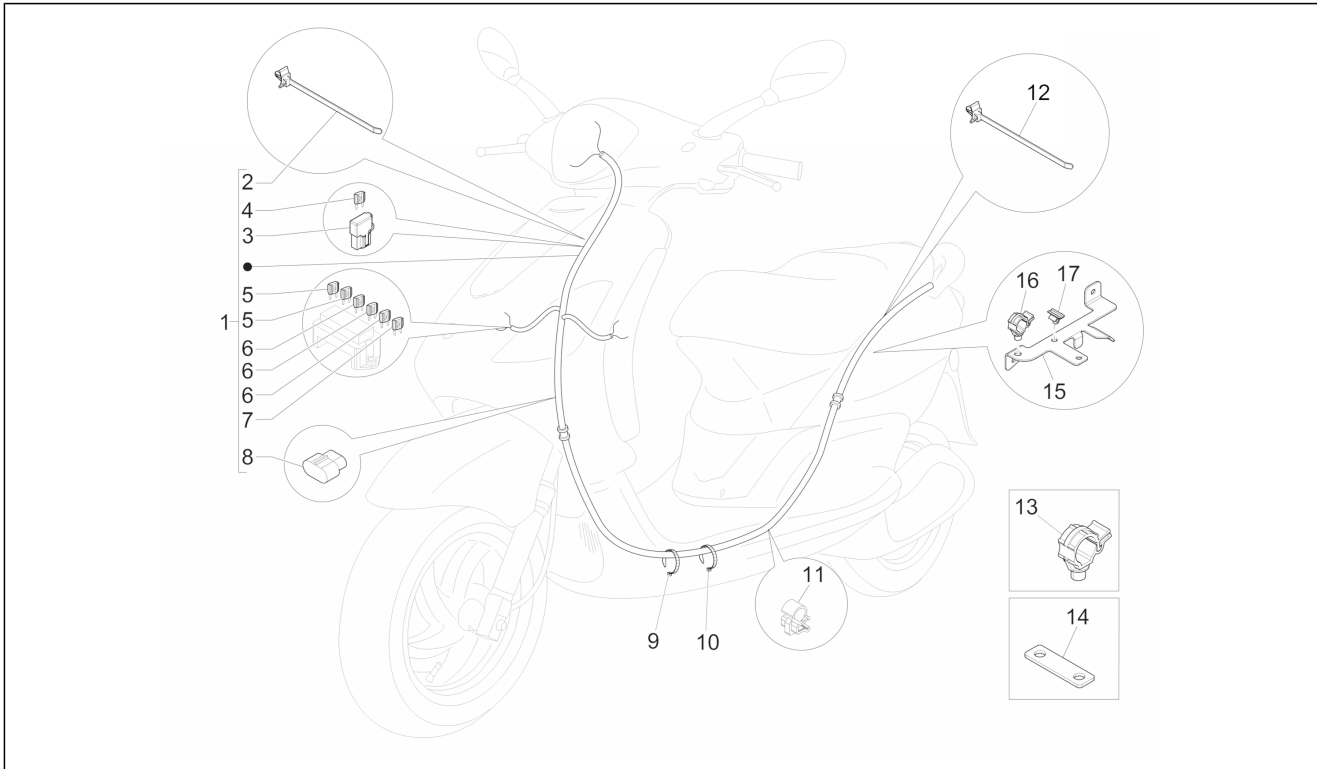

Group	Electrical system
Code	06.08
Description	Main cable harness
Service	1

Pos.	Code	Description	Qty	Variants
1	680273	Cable harness	1	
2	640879	Hose clamp 2,7x132	1	
3	642405	Fuse holder	1	
4	580561	Fuse 20A	1	
5	292507	Fusibile lamellare 10A	2	
6	252945	Fuse 7,5A	3	
7	293256	Reed fuse 5a	1	
8	582928	Plug connect diagnos ECU	1	
9	145298	Lock-strap L=180mm	9	
10	257134	Lock-strap L=277	3	
11	CM013202	Pipes/cables retainer spring	3	
12	640879	Hose clamp 2,7x132	2	
13	CM006905	Non return spring L=12	2	
14	642335	Bracket	1	
15	643403	Cable support bracket	1	
16	CM006905	Non return spring L=12	1	
17	639560	Spring for connector	1