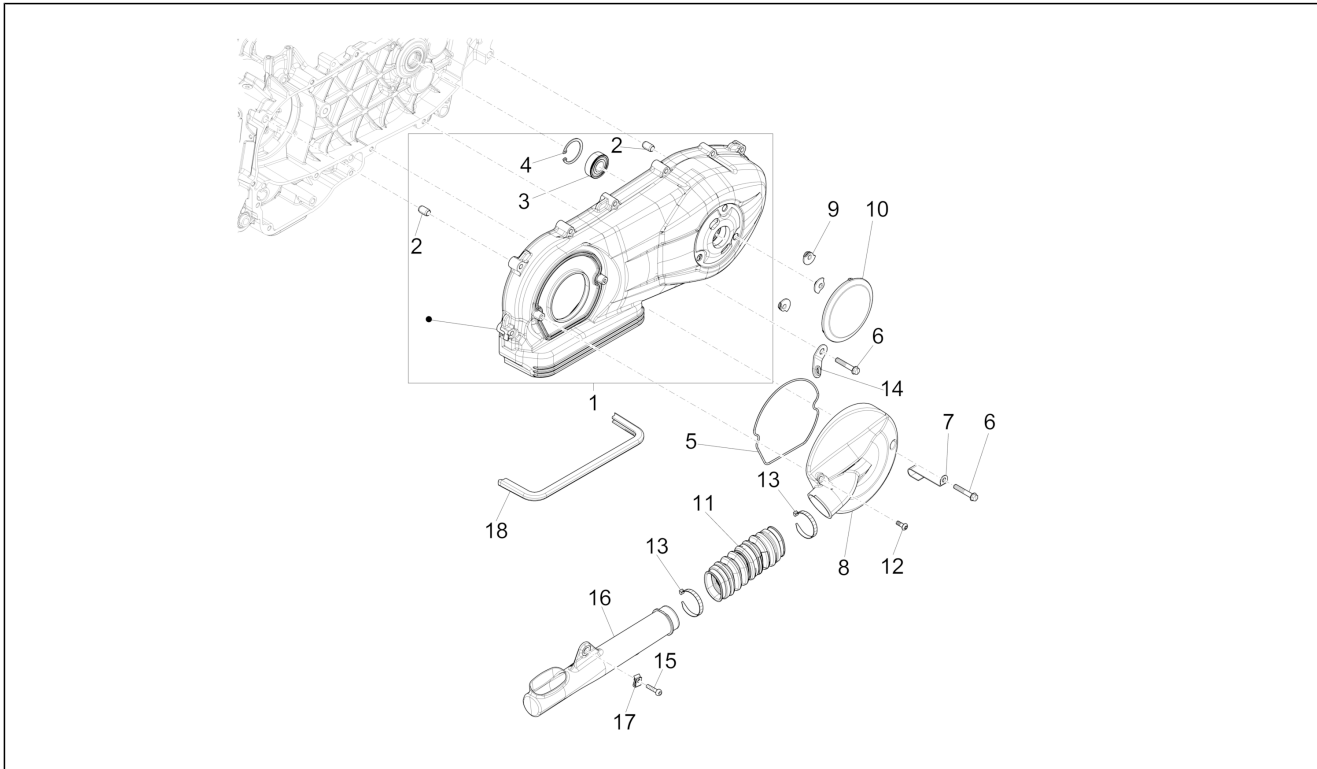

Group	Engine
Code	01.15
Description	Crankcase cover - Crankcase cooling
Service	1

Pos.	Code	Description	Qty	Variants
1	B0183175	Transmission cover cpl.	1	
2	B015956	Pin d.9,5 h=15	2	
3	83057R	Radial bearing 15x35x11	1	
4	006635	Snap ring	1	
5	1A000874	Guarnizione coperchio raffreddamento	1	
6	1A000348	screw M6x35	10	
7	668643	Hose clamp	1	
8	1A001166	Cooling Cover	1	
9	B016983	Retainer buffer	3	
10	CM166002	Transmission cover	1	
11	672258	Hose	1	
12	B016455	Hex socket screw M5x14	2	
13	781328	Hose clamp	4	
14	844964	Hose clamp	1	
15	CM179201	Metric screw M6x22	2	
16	673825	Belt cooling conduit	1	
17	254485	Spring plate M6	2	
18	B015067	Cover gasket	1