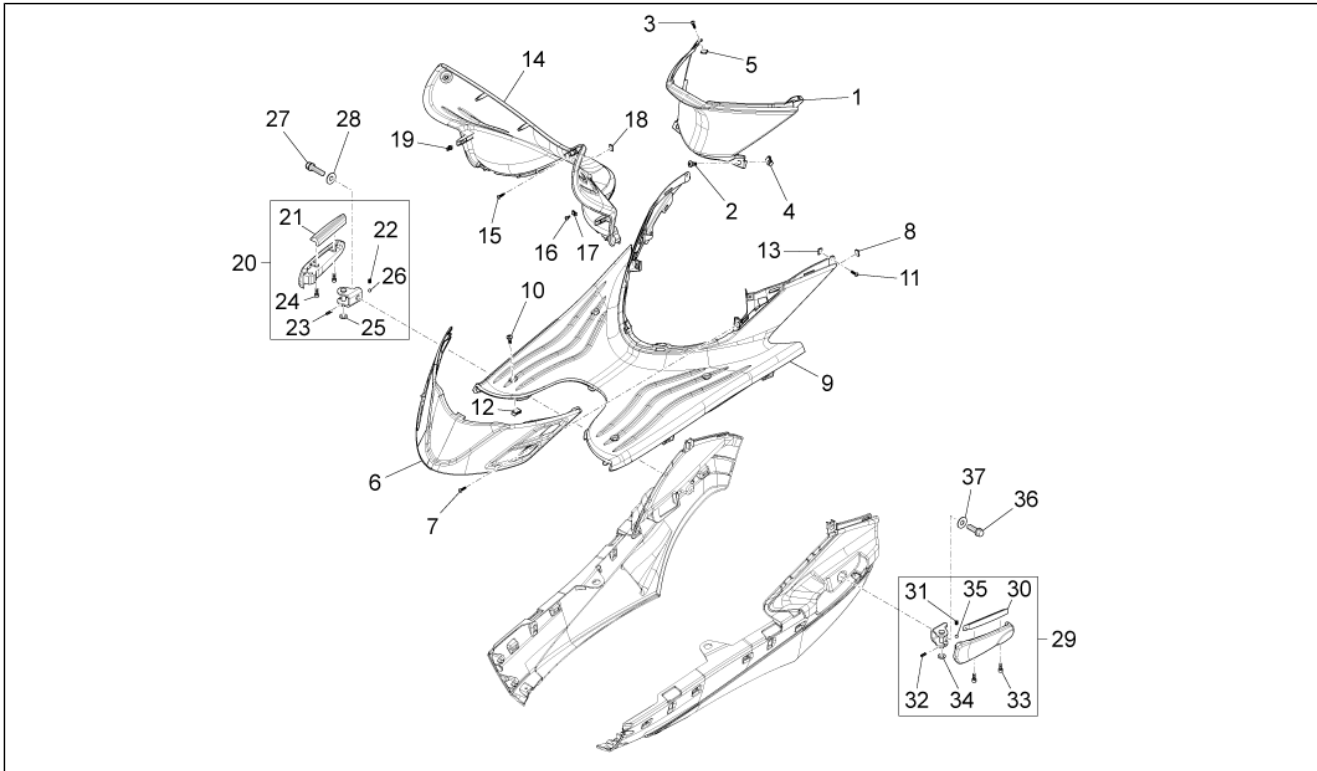

Group	Frame - Plastic parts - Coachwork
Code	02.31
Description	Central cover - Footrests
Service	1

Pos.	Code	Description	Qty	Variants
1	673679000C	Undersaddle, black	1	Vehicle colour:Dragon Red 894[894] Vehicle colour:White[566] Vehicle colour:Blue[222/A] Vehicle colour:BLACK[79/A] Vehicle colour:Brown Onix-(VN)[124/A] Vehicle colour:Brown[130/A]
2	CM179202	screw	2	
3	CM178601	Self tapping screw D4.2x16	2	
4	254485	Spring plate M6	2	
5	CM017410	Spring plate	2	
6	673680000C	Spark plug inspection cover	1	Vehicle colour:Dragon Red 894[894] Vehicle colour:White[566] Vehicle colour:Blue[222/A] Vehicle colour:BLACK[79/A] Vehicle colour:Brown Onix-(VN)[124/A] Vehicle colour:Brown[130/A]
7	CM178601	Self tapping screw D4.2x16	2	
8	CM017410	Spring plate	2	
9	673089000C	Footrest	1	Vehicle colour:Dragon Red 894[894] Vehicle colour:White[566] Vehicle colour:Blue[222/A] Vehicle colour:BLACK[79/A] Vehicle colour:Brown Onix-(VN)[124/A] Vehicle colour:Brown[130/A]
10	CM179201	Metric screw M6x22	4	
11	CM178603	Self tapping screw D4.2x13	2	
12	254485	Spring plate M6	4	
13	CM017410	Spring plate	2	
14	673088000C	Counter shield	1	Vehicle colour:Dragon Red 894[894] Vehicle colour:White[566] Vehicle colour:Blue[222/A] Vehicle colour:BLACK[79/A] Vehicle colour:Brown Onix-(VN)[124/A]