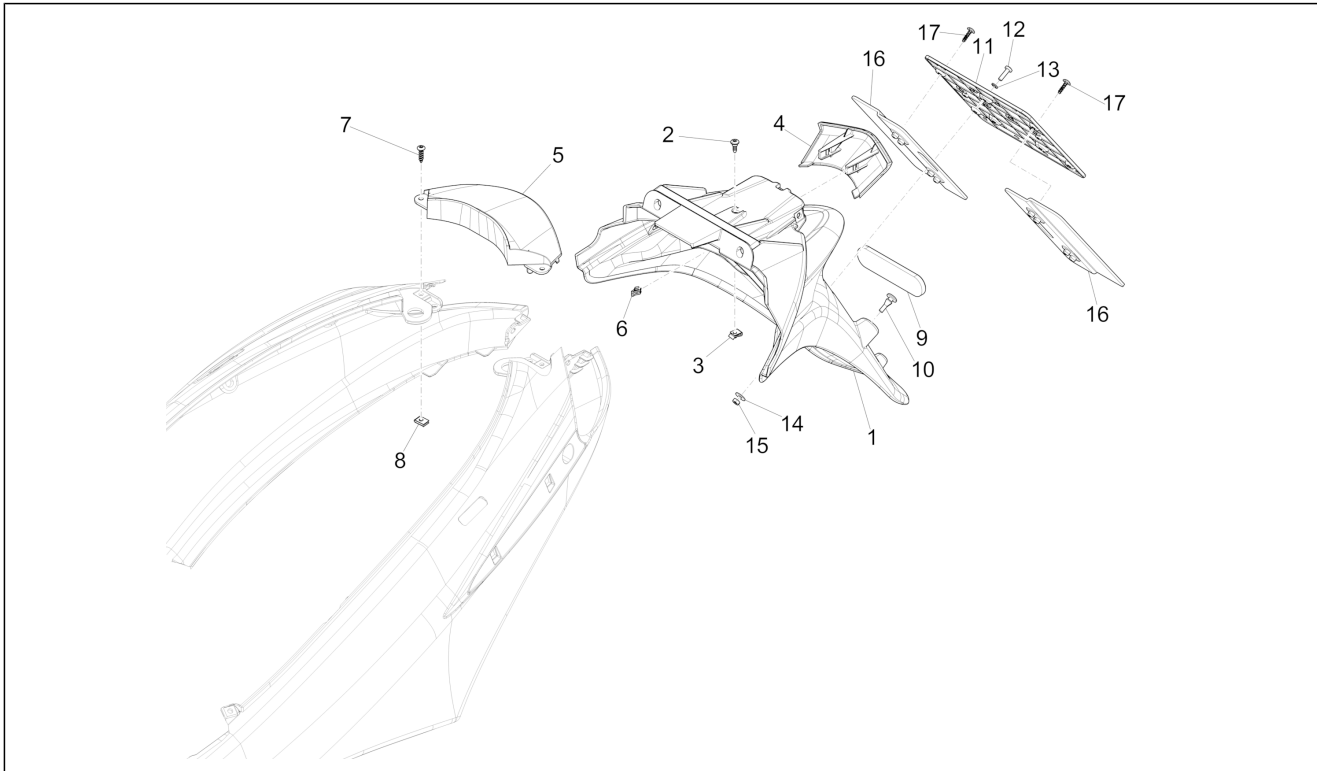

Group	Frame - Plastic parts - Coachwork
Code	02.37
Description	Rear cover - Splash guard
Service	1

Pos.	Code	Description	Qty	Variants
1	675638000C	Rear splash guard	1	Vehicle colour:Dragon Red 894[894] Vehicle colour:White[566] Vehicle colour:Blue[222/A] Vehicle colour:BLACK[79/A] Vehicle colour:Brown Onix-(VN)[124/A] Vehicle colour:Brown[130/A]
2	CM179201	Metric screw M6x22	3	
3	254485	Spring plate M6	1	
4	673683	Lower side union	1	
4	67368300BT	Lower side union	1	Vehicle colour:White[566]
4	67368300DE	Lower side union	1	Vehicle colour:Blue[222/A]
4	67368300MB	Lower side union	1	Vehicle colour:Brown Onix-(VN)[124/A]
4	67368300ME	Lower side union	1	Vehicle colour:Brown[130/A]
4	67368300ND	Lower side union	1	Vehicle colour:BLACK[79/A]
4	67368340R7	Lower side union	1	Vehicle colour:Dragon Red 894[894]
5	673684	Upper side union	1	
5	67368400BT	Upper side union	1	Vehicle colour:White[566]
5	67368400DE	Upper side union	1	Vehicle colour:Blue[222/A]
5	67368400MB	Upper side union	1	Vehicle colour:Brown Onix-(VN)[124/A]
5	67368400ME	Upper side union	1	Vehicle colour:Brown Onix-(VN)[124/A]
5	67368400ND	Upper side union	1	Vehicle colour:BLACK[79/A]
5	67368440R7	Upper side union	1	Vehicle colour:Dragon Red 894[894]
6	D9004468091	Gripper clip	2	
7	CM178601	Self tapping screw D4.2x16	2	
8	CM017410	Spring plate	2	
9	58233R	Rear retroreflector	1	
10	672244	Pad	2	
11	641524	Number plate holder	1	
12	015996	Screw M4x12	3