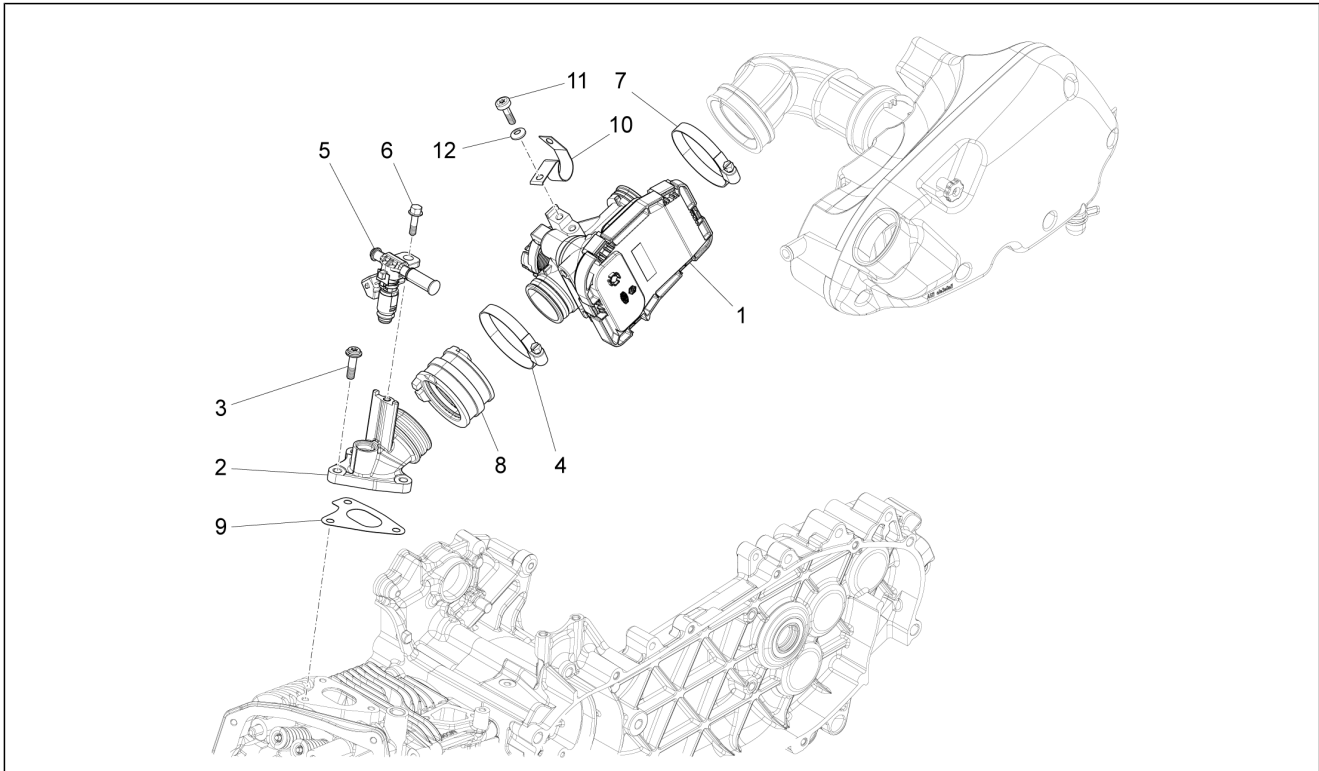

Group	Engine
Code	01.36
Description	Throttle body - Injector - Union pipe
Service	1

Pos.	Code	Description	Qty	Variants
1	CM088105	Throttle body with E.U.C.	1	
2	1A000791	Union pipe	1	
3	1A000352	Antitampering screw M6x22	3	
4	709532	Hose clamp	1	
5	8799715	Injector complete with connection	1	
6	872269	Screw w/ flange M5x20	1	
7	B016009	Hose clamp	1	
8	1A000273	Union	1	
9	B015678	Gasket	1	
10	642044	Metallic clamp	1	
11	873653	Screw M5x15	1	
12	012528	Washer	1