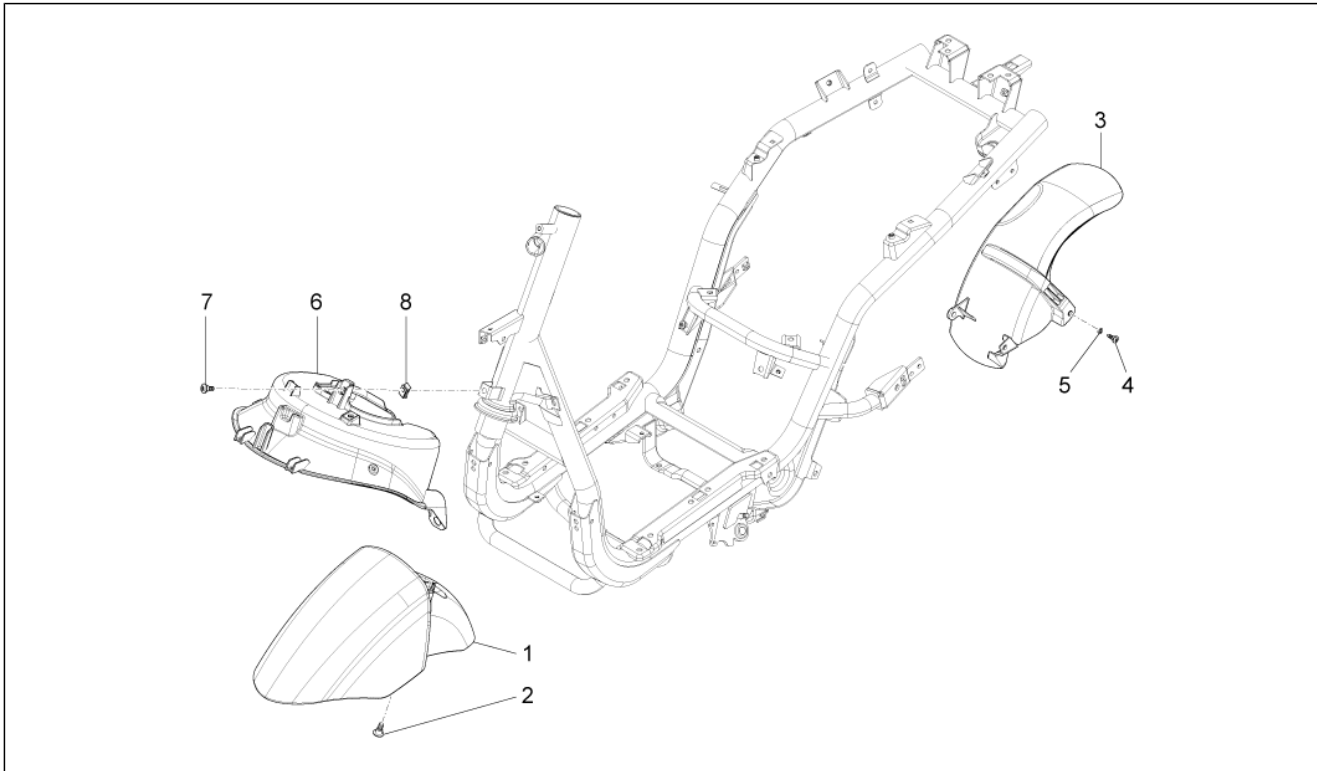

Group	Frame - Plastic parts - Coachwork
Code	02.33
Description	Wheel huosing - Mudguard
Service	1

Pos.	Code	Description	Qty	Variants
1	673682	Front mudguard	1	
1	67368200BT	Front mudguard	1	Vehicle colour:White[566]
1	67368200DE	Front mudguard	1	Vehicle colour:Blue[222/A]
1	67368200MB	Front mudguard	1	Vehicle colour:Brown Onix-(VN)[124/A]
1	67368200ME	Front mudguard	1	Vehicle colour:Brown[130/A]
1	67368200ND	Front mudguard	1	Vehicle colour:BLACK[79/A]
1	67368240R7	Front mudguard	1	Vehicle colour:Dragon Red 894[894]
2	CM179201	Metric screw M6x22	3	
3	675119	Rear mudguard	1	
4	575249	Screw with shank M6	1	
5	709047	Spring washer	1	
6	673521	Wheel compartment	1	
7	CM179202	screw	1	
8	254485	Spring plate M6	1