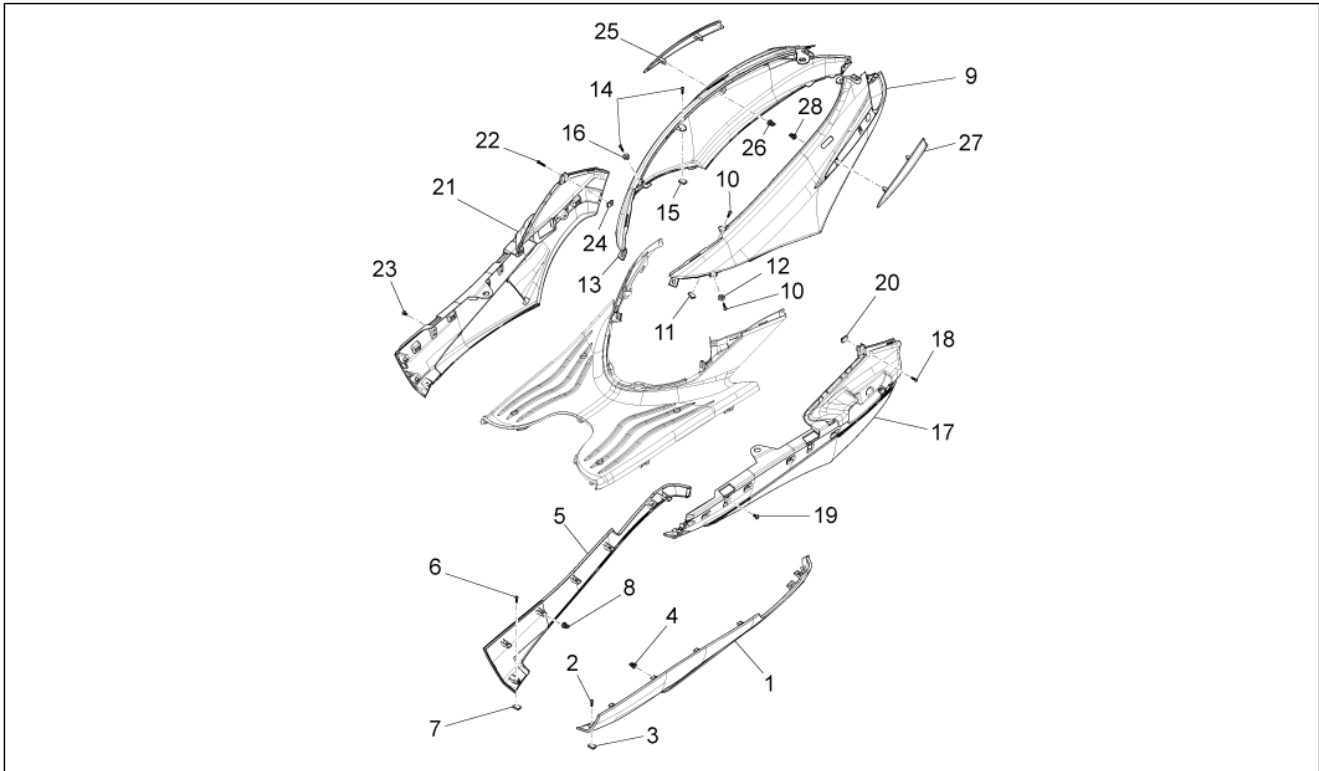

Group	Frame - Plastic parts - Coachwork
Code	02.32
Description	Side cover - Spoiler
Service	1

Pos.	Code	Description	Qty	Variants
				Vehicle colour:White[566] Vehicle colour:Blue[222/A] Vehicle colour:BLACK[79/A] Vehicle colour:Brown Onix-(VN)[124/A] Vehicle colour:Brown[130/A]
26	D9004468091	Gripper clip	2	
27	673678000C	LH bumper, black	1	Vehicle colour:Dragon Red 894[894] Vehicle colour:White[566] Vehicle colour:Blue[222/A] Vehicle colour:BLACK[79/A] Vehicle colour:Brown Onix-(VN)[124/A] Vehicle colour:Brown[130/A]
28	D9004468091	Gripper clip	2