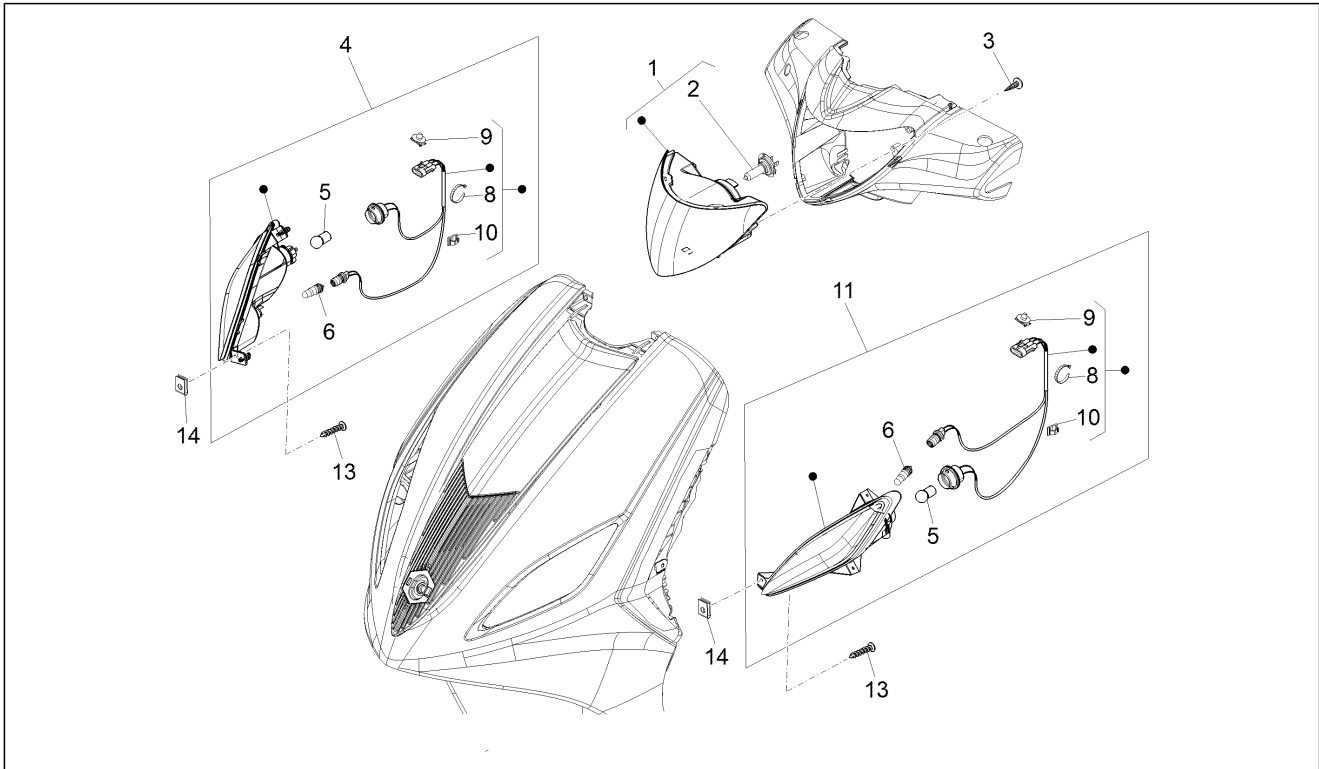

Group	Electrical system
Code	06.03
Description	Front headlamps - Turn signal lamps
Service	1

Pos.	Code	Description	Qty	Variants
1	642568	Headlamp, assy	1	
2	231215	Lamp HS1 35+35W 12V	1	
3	296458	Self tapping screw L=35 mm	4	
4	642531	RH front turn indicator	1	
5	584332	Lamp 12V-10W	2	
6	292022	Lamp 12V-5W	2	
8	145298	Lock-strap L=180mm	2	
9	584520	Connector spring	2	
10	640879	Hose clamp 2,7x132	2	
11	642532	LH front turn indicator	1	
13	CM178601	Self tapping screw D4.2x16	6	
14	CM017410	Spring plate	6