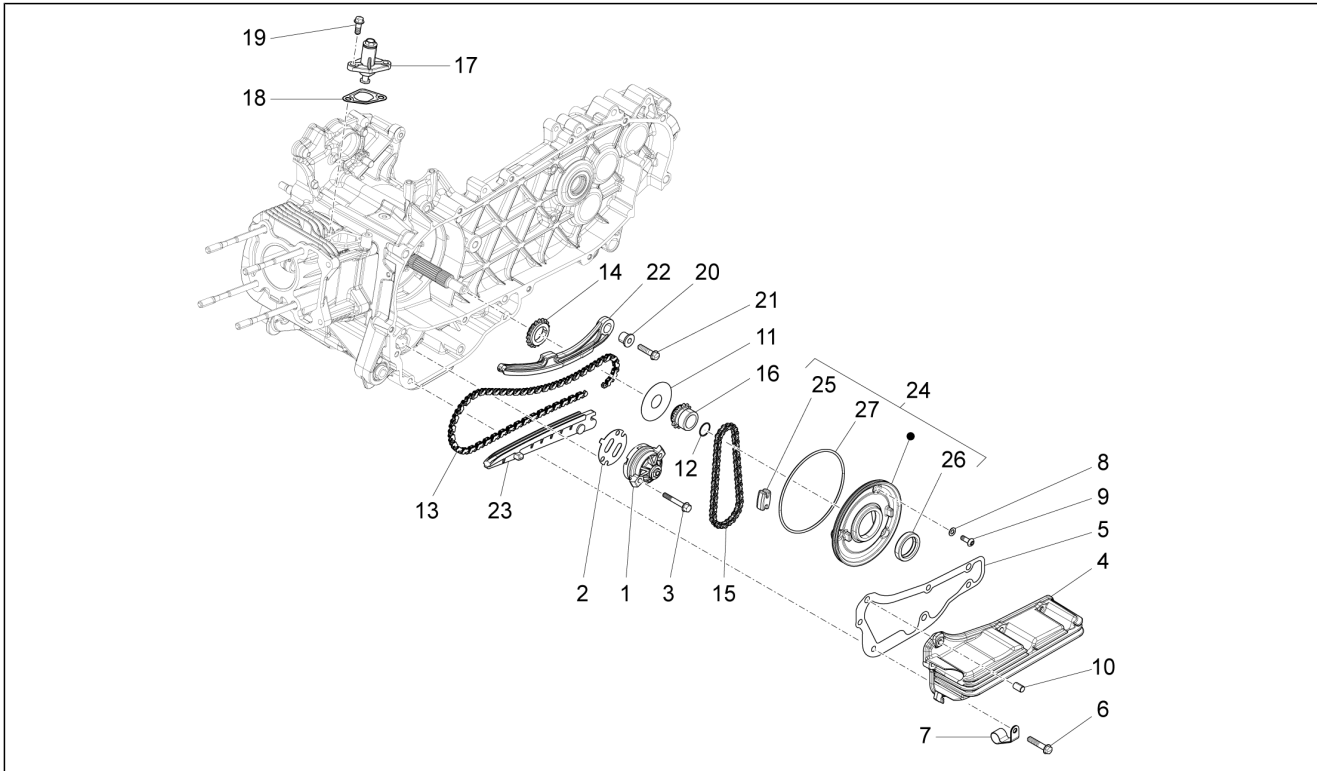

Group	Engine
Code	01.18
Description	Oil pump
Service	1

Pos.	Code	Description	Qty	Variants
1	82948R	Oil pump assembly	1	
2	B015460	Oil pump/crankcase gasket	1	
3	B015992	Screw w/ flange M5x35	2	
4	B013437	Pan oil	1	
5	B014152	Sump gasket	1	
6	1A000317	Screw w/ flange M6x30	7	
7	B017678	Retainer clamp	1	
8	B015975	Flat washer	3	
9	B016455	Hex socket screw M5x14	3	
10	B015951	Locating dowel	3	
11	B015450	Oil seal washer	1	
12	B015451	O-Ring seal ring	1	
13	879460	Camshaft chain	1	
14	82782R	Timing chain pinion	1	
15	B015459	Oil pump chain	1	
16	82783R	Oil pump control pinion	1	
17	82650R	Complete chain tensioner	1	
18	B015444	Cylinder/chain tensioner gasket	1	
19	1A000315	Screw w/ flange M6x16	2	
20	B015445	Chain tensioner rod spacer	1	
21	1A000350	Screw w/ flange M6x25	1	
22	1A000796	Chain tensioner rod	1	
23	879459	Chain tensioner sliding block	1	
24	B015416	Timing system cover	1	
25	434345	Oil pump chain drift	1	
26	B015448	Gasket ring 24x35x7	1	
27	B015449	O-Ring seal ring	1