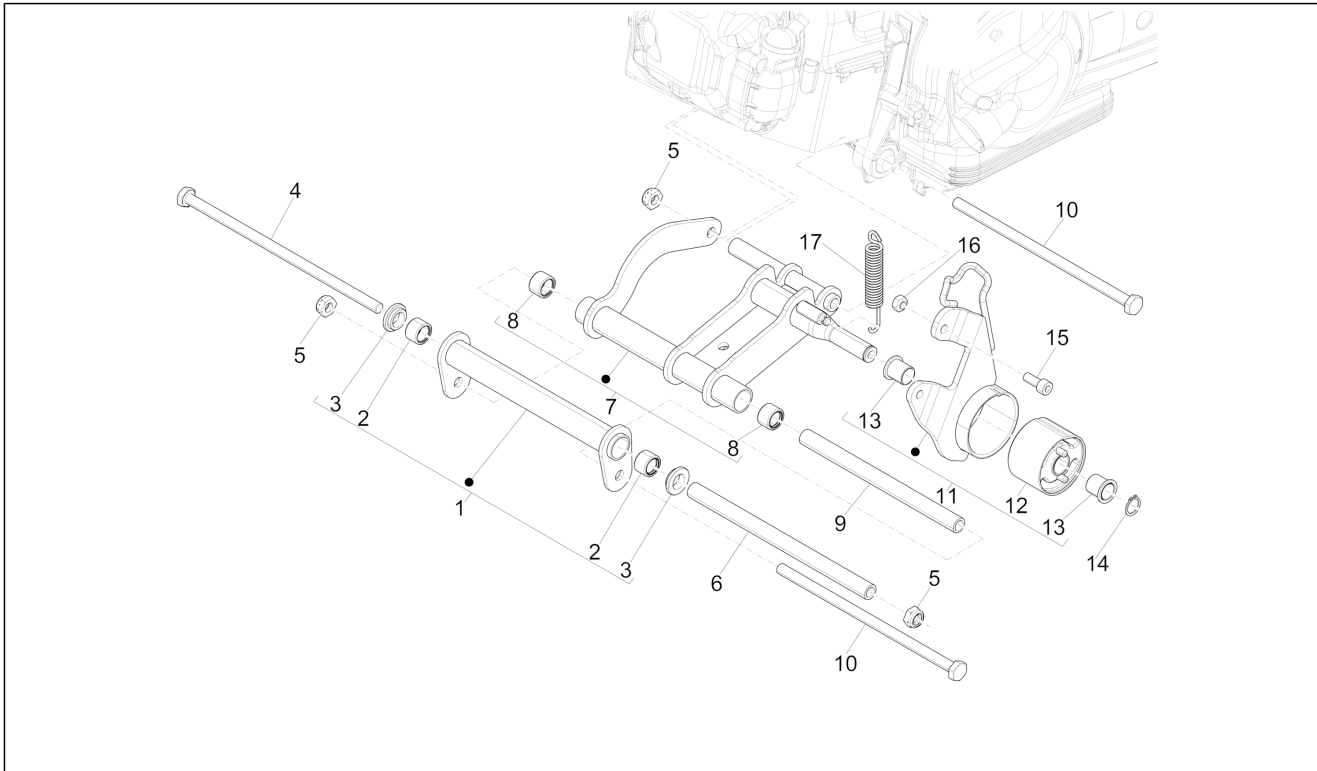

Group	Suspensions - Wheels
Code	04.01
Description	Swinging arm
Service	1

Pos.	Code	Description	Qty	Variants
1	667436	Complete swinging arm on frame side	1	
2	56127R	Roller cage	2	
3	597317	Bush	2	
4	563977	Hex screw M10x245	1	
5	002440	Self locking nut M10	3	
6	CM067803	Spacer L=228 mm	1	
7	669047	Complete swinging arm on engine side	1	
8	56127R	Roller cage	2	
9	CM067808	Swinging arm spacer	1	
10	563977	Hex screw M10x245	2	
11	5A000034	Complete silent block support bracket	1	
12	272750	Silent-block	1	
13	273460	Bush	2	
14	006416	Circlip	1	
15	599009	screw M8x20	2	
16	272176	Nut	3	
17	668062	Spring	1