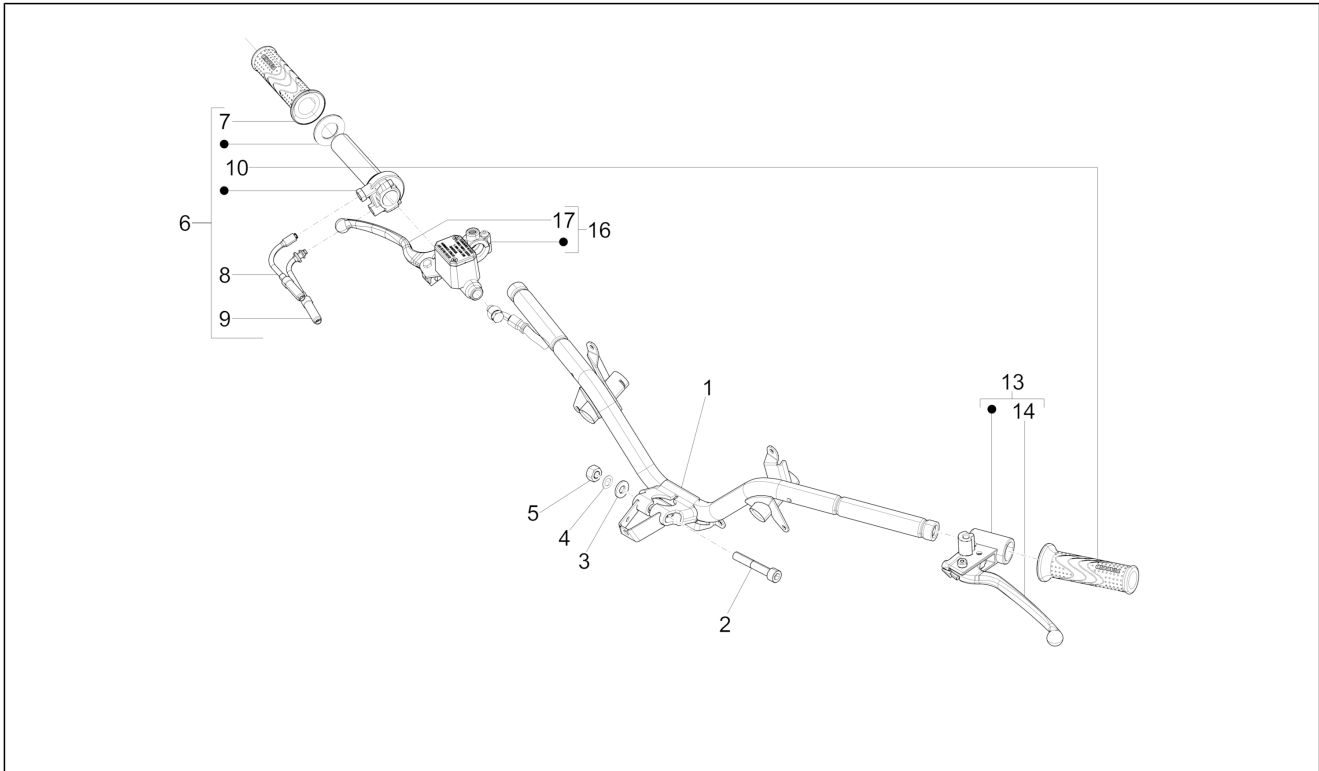

Group	Handlebars/Steering
Code	03.06
Description	Handlebars - Master cil.
Service	1

Pos.	Code	Description	Qty	Variants
1	6738084	Handlebar	1	
2	655554	Hex socket screw M10x65	1	
3	178790	Flat washer 22x10,3x2,5	1	
4	012543	Flat elastic washer with internal tothing 17x10,3x2	1	
5	015330	Nut M10	1	
6	6686695	Throttle control sleeve assembly	1	
7	CM084204	Grip, r.h.	1	
8	668671	Throttle opening transmission	1	
9	668670	Throttle closing transmission	1	
10	CM084203	Grip, l.h.	1	
13	651034	Left hand grip with rear brake lever	1	
14	781120	Rear brake control lever	1	
16	CM085402	Front brake hydraulic pump (Heng Tong)	1	
17	666558	Brake lever (Heng Tong)	1