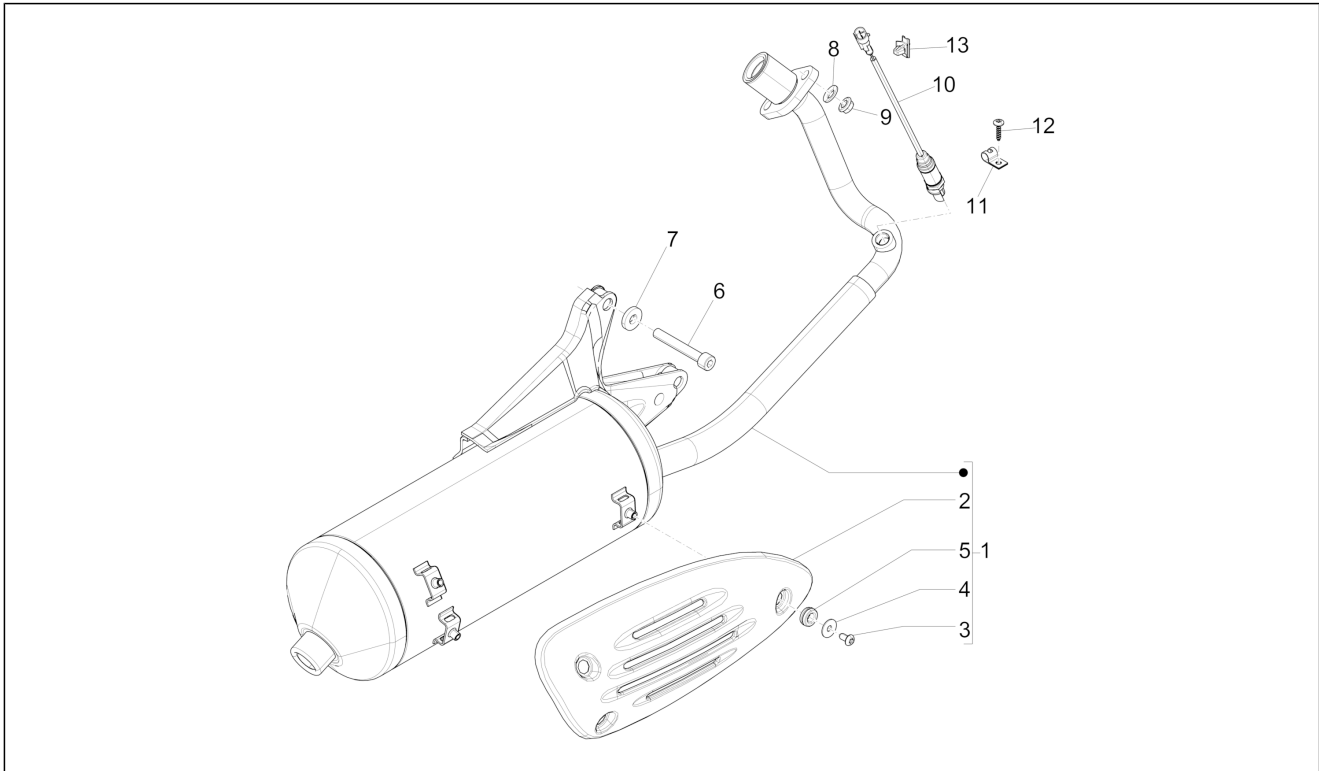

Group	Engine
Code	01.42
Description	Silencer
Service	1

Pos.	Code	Description	Qty	Variants
1	1A000450	Silencer complete with protection	1	
2	B015919	Protection	1	
3	842908	screw M5x10	3	
4	844927	Flat washer	3	
5	841782	Fairlead	3	
6	872997	Hex socket screw M8x55	2	
7	709012	Washer	2	
8	834187	Spring washer 16x8,2x2,2	2	
9	436947	Nut	2	
10	1D000353	Lamda sensor	1	
11	643451	Strap	1	
12	270793	TBCIC Screw 3,8x16	1	
13	639560	Spring for connector	1