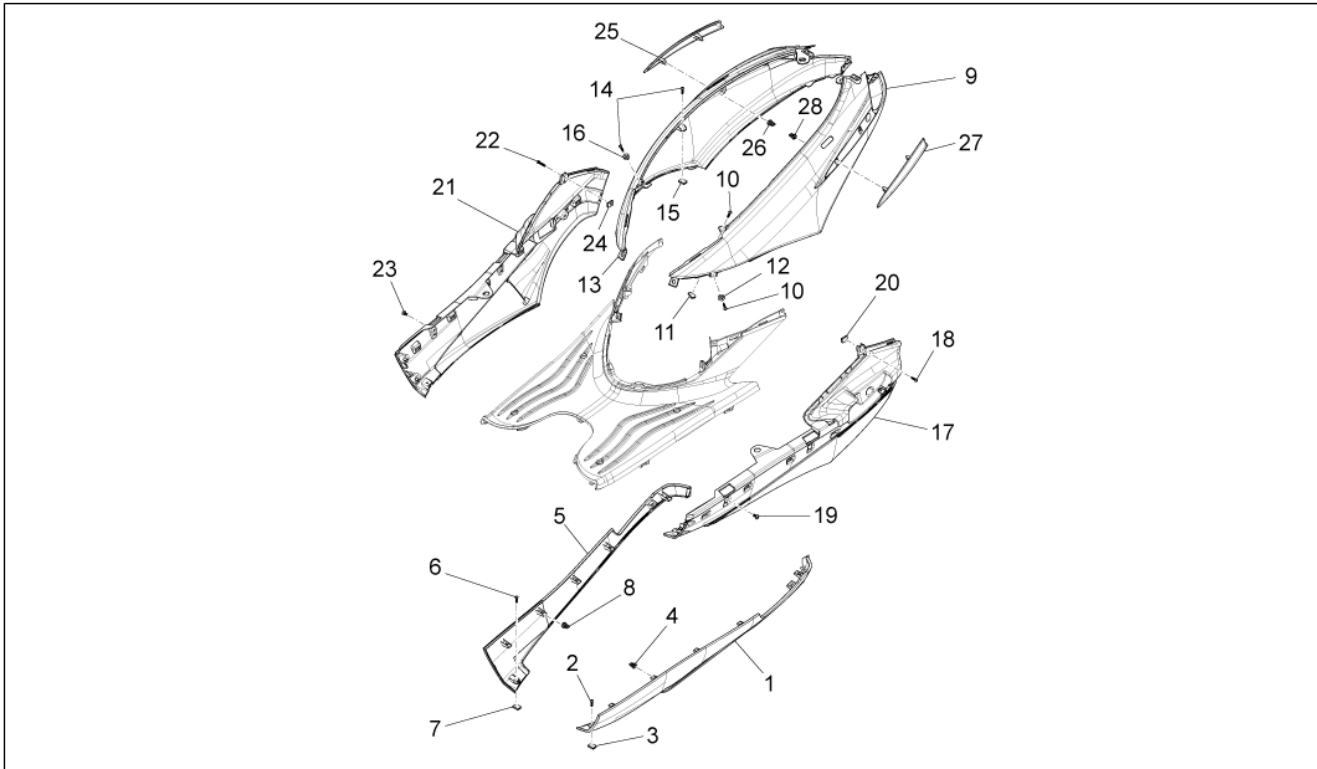

Group	Frame - Plastic parts - Coachwork
Code	02.32
Description	Side cover - Spoiler
Service	1

Pos.	Code	Description	Qty	Variants
1	673077	Left spoiler cover	1	
1	67307700BT	Left spoiler cover	1	Vehicle colour:White[566]
1	67307700DE	Left spoiler cover	1	Vehicle colour:Blue[222/A]
1	67307700MB	Left spoiler cover	1	Vehicle colour:White[566]
1	67307700ME	Left spoiler cover	1	Vehicle colour:Brown[130/A]
1	67307700ND	Left spoiler cover	1	Vehicle colour:BLACK[79/A]
1	67307740R7	Left spoiler cover	1	Vehicle colour:Dragon Red 894[894]
2	CM178601	Self tapping screw D4.2x16	1	
3	CM017410	Spring plate	1	
4	D9004468091	Gripper clip	5	
5	673080	Right spoiler cover	1	
5	67308000BT	Right spoiler cover	1	Vehicle colour:White[566]
5	67308000DE	Right spoiler cover	1	Vehicle colour:Blue[222/A]
5	67308000MB	Right spoiler cover	1	Vehicle colour:Brown Onix-(VN)[124/A]
5	67308000ME	Right spoiler cover	1	Vehicle colour:Brown[130/A]
5	67308000ND	Right spoiler cover	1	Vehicle colour:BLACK[79/A]
5	67308040R7	Right spoiler cover	1	Vehicle colour:Dragon Red 894[894]
6	CM178601	Self tapping screw D4.2x16	1	
7	CM017410	Spring plate	1	
8	D9004468091	Gripper clip	5	
9	673677	Rear body side l.h.	1	
9	67367700BT	Rear body side l.h.	1	
9	67367700DE	Rear body side l.h.	1	
9	67367700MB	Rear body side L.H.	1	Vehicle colour:Brown Onix-(VN)[124/A]
9	67367700ME	Rear body side l.h.	1	Vehicle colour:Brown[130/A]
9	67367700ND	Rear body side l.h.	1	
9	67367740R7	Rear body side l.h.	1	
10	CM178601	Self tapping screw D4.2x16	3