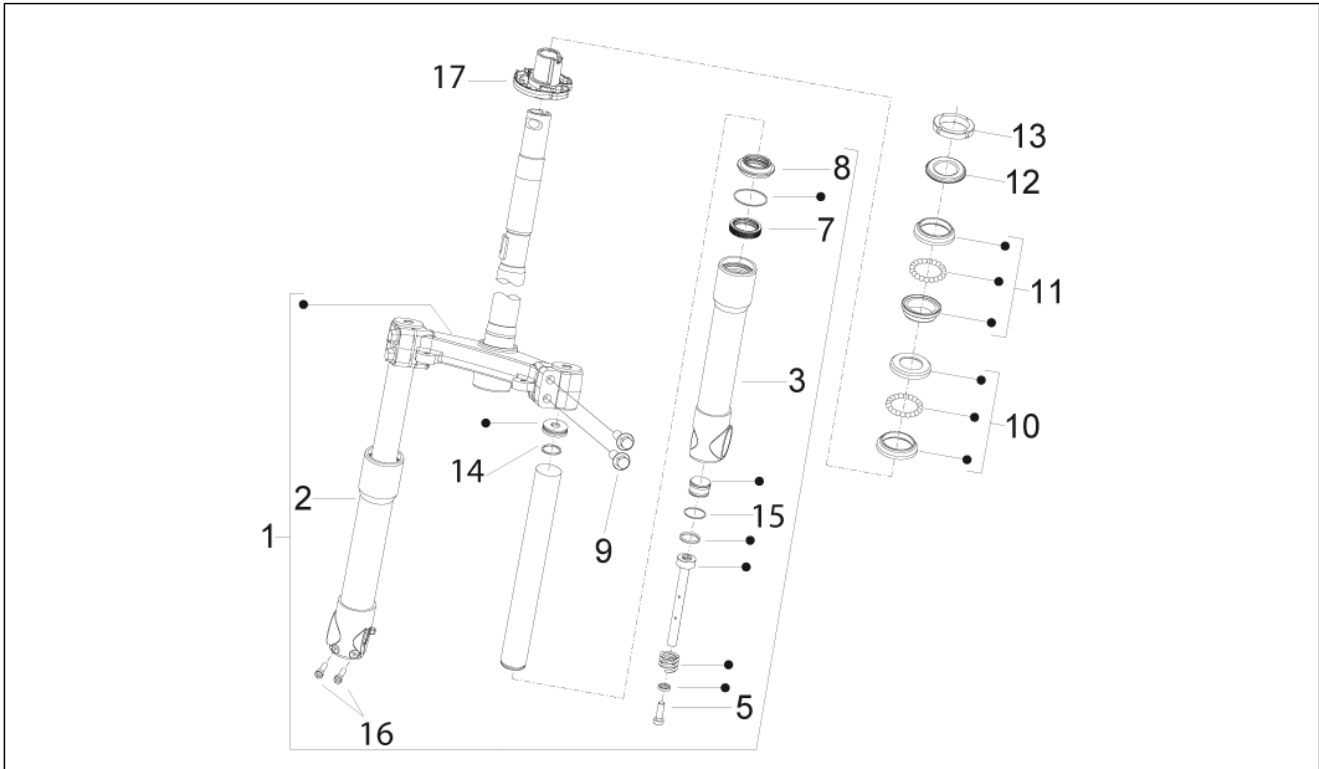

Group	Suspensions - Wheels
Code	04.02
Description	Fork/steering tube - Steering bearing unit
Service	1

Pos.	Code	Description	Qty	Variants
1	667409	Front fork	1	
2	667623	R.H. sleeve assy	1	
3	667622	L.H. sleeve assy	1	
5	650433	screw Wuxi top	2	
7	668492	Oil seal	2	
8	668497	Dust cover	2	
9	668495	screw	4	
10	650075	Lower steering bearing	1	
11	65069345	Upper thrust ring	1	
12	582787	Steering security plate	1	
13	0111094	Steering tube ring nut	1	
14	668498	O-ring	2	
15	668496	Ring	2	
16	668494	screw	2	
17	673830	Collar	1