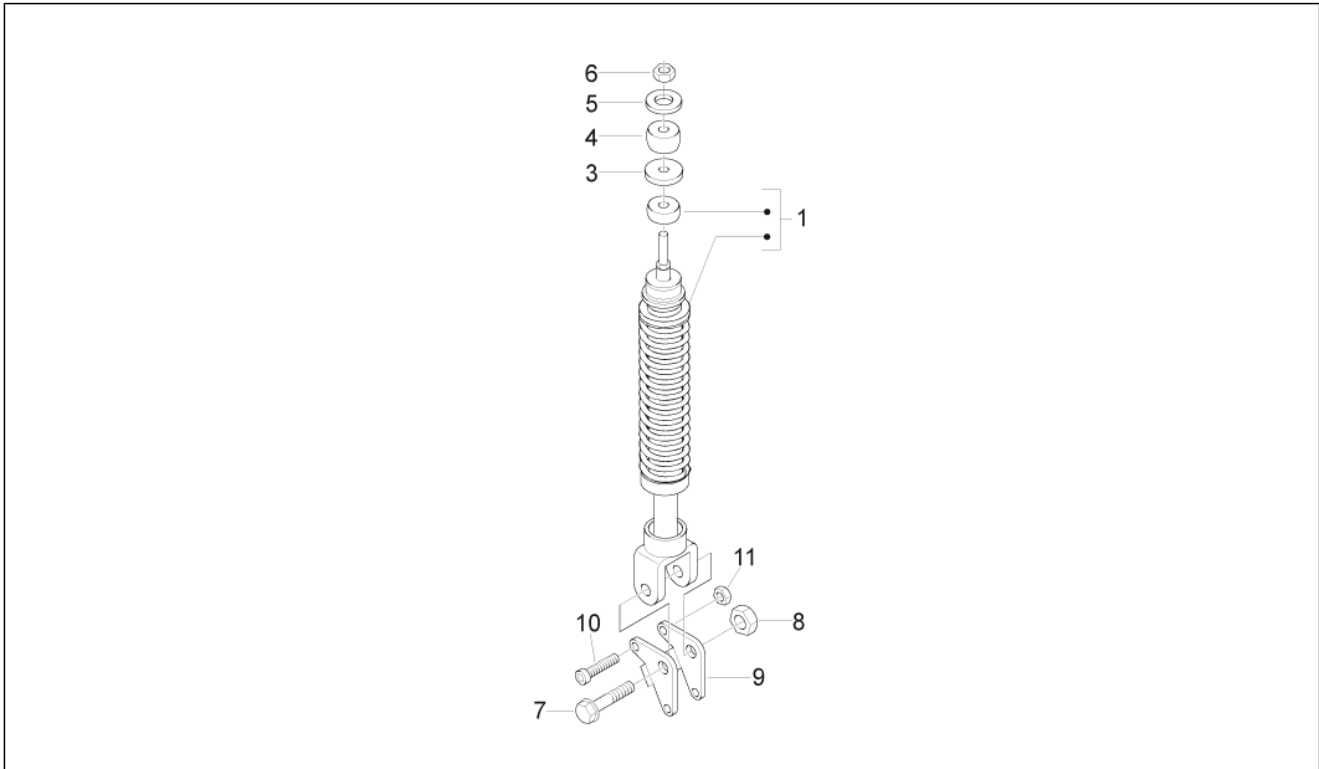

Group	Suspensions - Wheels
Code	04.10
Description	Rear suspension - Shock absorber/s
Service	1

Pos.	Code	Description	Qty	Variants
1	667407	Rear shock absorber	1	
3	267038	Flat washer	1	
4	178150	Upper buffer	1	
5	016408	Spring washer 13,75x8,15x4,5	1	
6	021108	Nut M8	1	
7	030101	screw	1	
8	002440	Self locking nut M10	1	
9	668284	Shock absorber connection bracket	1	
10	844483	Hex socket screw M8x50	2	
11	272176	Nut	2