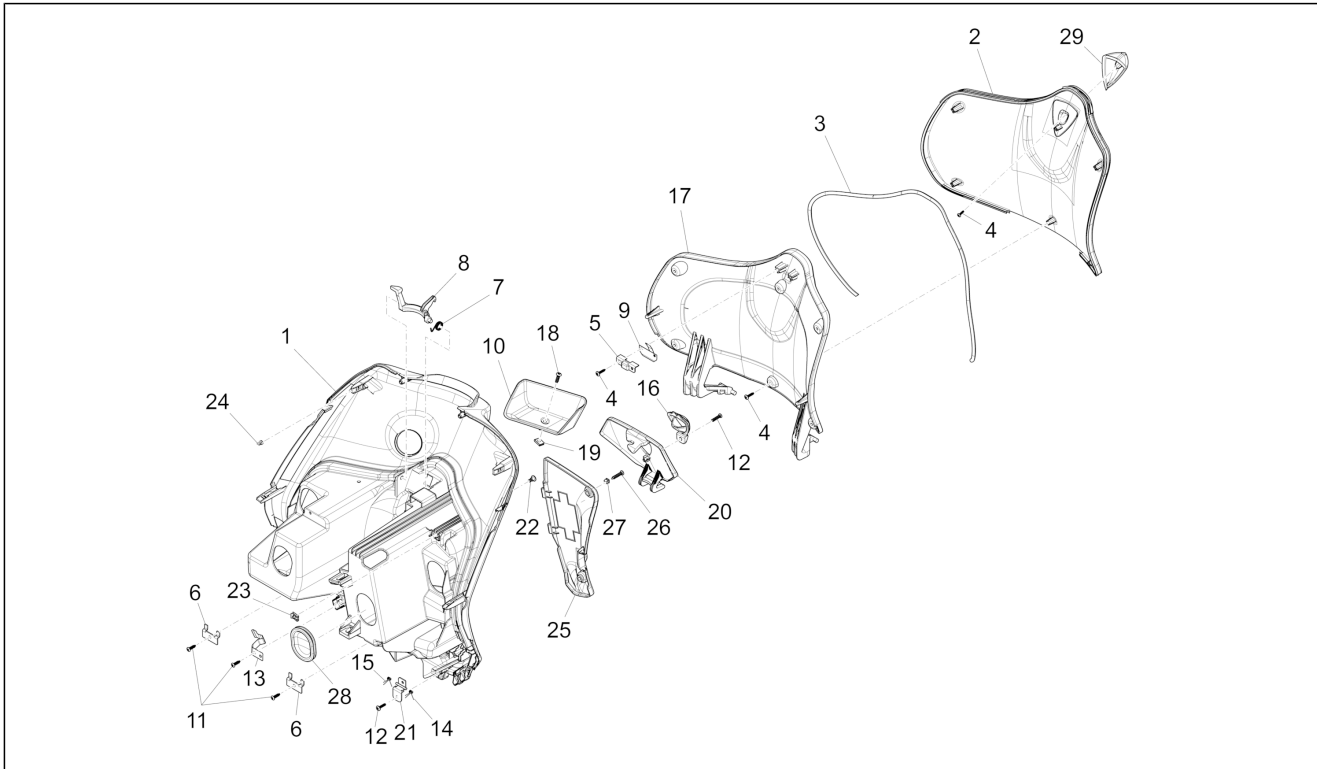

Group	Frame - Plastic parts - Coachwork
Code	02.30
Description	Front glove-box - Knee-guard panel
Service	1

Pos.	Code	Description	Qty	Variants
1	5A0000400000C	Counter shield	1	Vehicle colour:Dragon Red 894[894] Vehicle colour:White[566] Vehicle colour:Blue[222/A] Vehicle colour:BLACK[79/A] Vehicle colour:Brown Onix-(VN)[124/A] Vehicle colour:Brown[130/A]
2	5A0000420000C	Top case door	1	Vehicle colour:Dragon Red 894[894] Vehicle colour:White[566] Vehicle colour:Blue[222/A] Vehicle colour:BLACK[79/A] Vehicle colour:Brown Onix-(VN)[124/A] Vehicle colour:Brown[130/A]
3	CM016804	Top box weatherseal	1	
4	297498	Self tapping screw M3,5x13	9	
5	252420	Square	1	
6	257614	Square	2	
7	257617	Spring	1	
8	673692	Door closing hook	1	
9	573057	Locking plate	1	
10	673696000C	Rim	1	Vehicle colour:Dragon Red 894[894] Vehicle colour:White[566] Vehicle colour:Blue[222/A] Vehicle colour:BLACK[79/A] Vehicle colour:Brown Onix-(VN)[124/A] Vehicle colour:Brown[130/A]
11	CM180701	Self tapping screw D4x16	3	
12	297498	Self tapping screw M3,5x13	3	
13	674527	Spring plate	1	
14	5A000009	Spring LH	1	
15	5A000008	Spring RH	1	
16	673695	Fuel flap handle	1	
17	673085	Counter flap	1