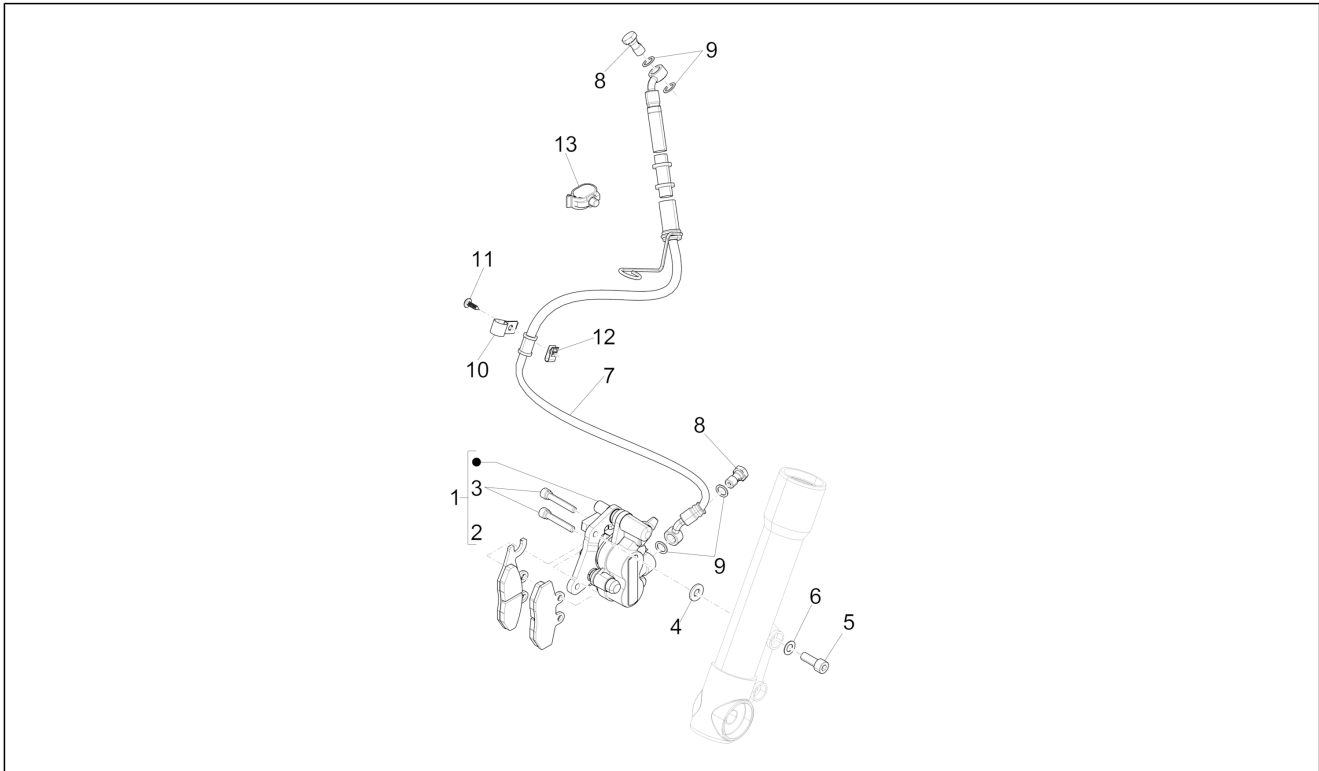

Group	Braking system - Transmissions
Code	05.01
Description	Brakes pipes - Calipers
Service	1

Pos.	Code	Description	Qty	Variants
1	CM068301	Brake caliper (Heng Tong)	1	
2	651253	(Heng Tong) Brake pads torque	1	
3	666139	Brake supp. plate pin	2	
4	003038	Flat washer 8,4x18x2	1	
5	598919	screw	2	
6	709047	Spring washer	2	
7	667902	Piping	1	
8	781282	Hex screw	2	
9	127927	Gasket	4	
10	675510	Hose clamp	1	
11	CM178603	Self tapping screw D4.2x13	1	
12	CM017410	Spring plate	1	
13	CM006904	Non return spring l=27	1