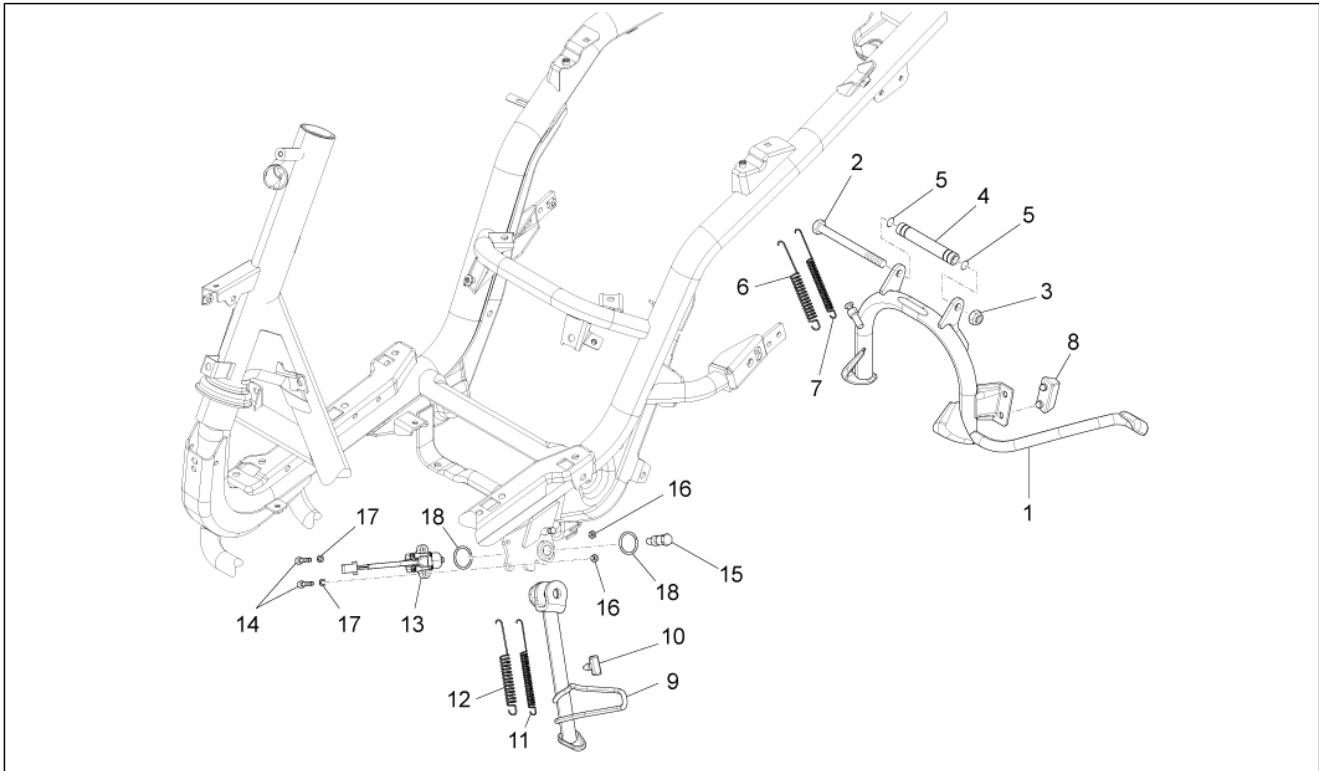

Group	Frame - Plastic parts - Coachwork
Code	02.25
Description	Stand/s
Service	1

Pos.	Code	Description	Qty	Variants
1	6684124	Centre stand with I.P.	1	
2	668187	Hex screw	1	
3	002440	Self locking nut M10	1	
4	582298	Spacer	1	
5	273754	O-ring	2	
6	581249	Spring	1	
7	581248	Spring	1	
8	563984	Pad	1	
9	6674244	Lateral stand	1	
10	582885	Stop buffer	1	
11	295788	Spring	1	
12	295789	Spring	1	
13	642559	Stand button	1	
14	667890	screw	2	
15	667162	Side stand fixing screw.	1	
16	020105	Nut	2	
17	016405	Spring washer 8,5x5,1x1,5	2	
18	191189	Gasket	2