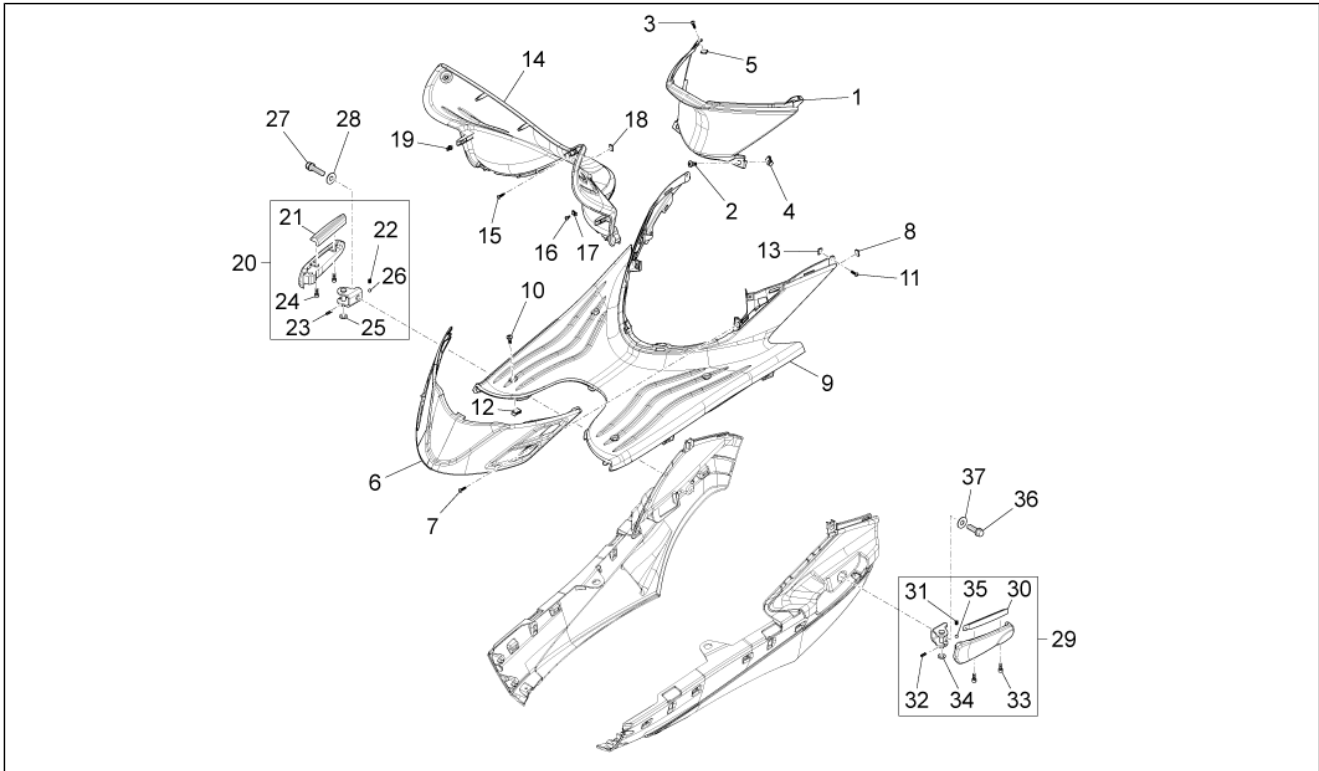

Group	Frame - Plastic parts - Coachwork
Code	02.31
Description	Central cover - Footrests
Service	1

Pos.	Code	Description	Qty	Variants
35	295591	Ball D6	1	
36	781166	screw	1	
37	012535	Washer	1