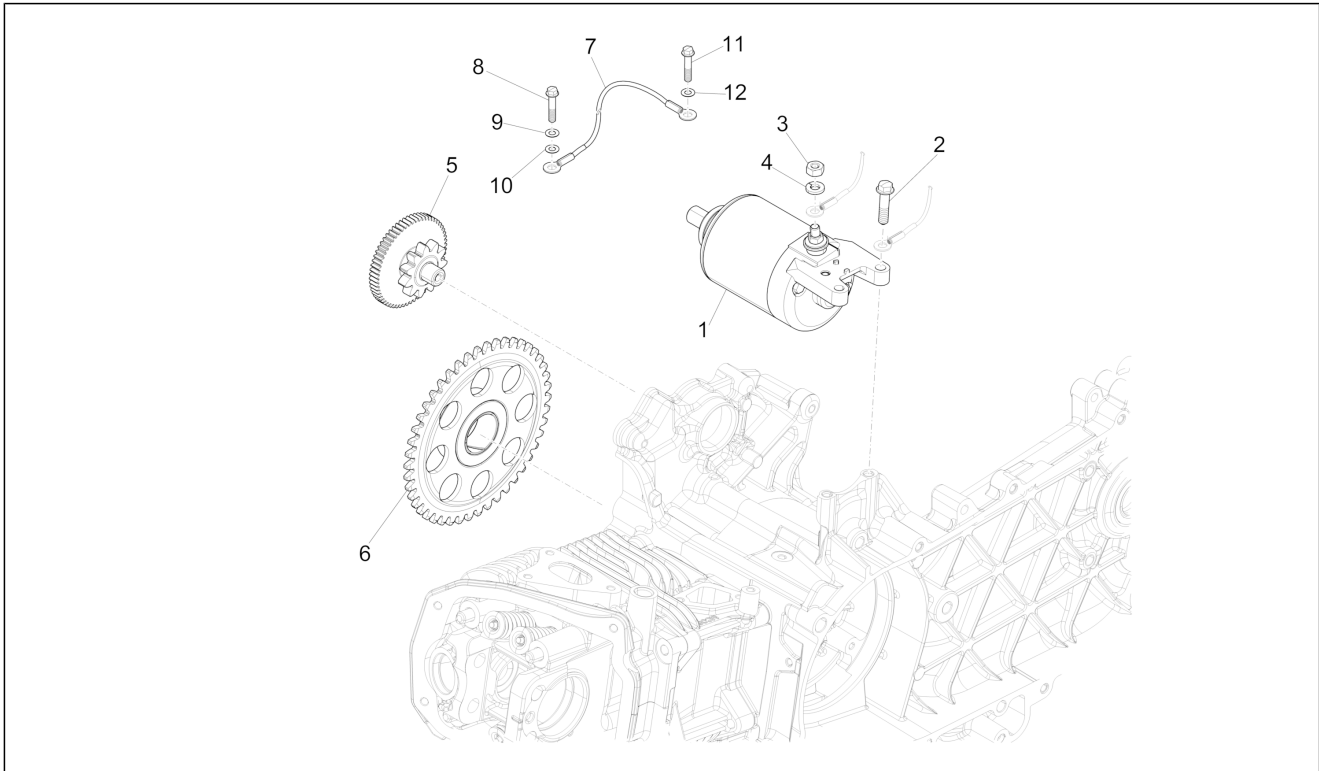

Group	Engine
Code	01.20
Description	Stater - Electric starter
Service	1

Pos.	Code	Description	Qty	Variants
1	58294R	Starter motor	1	
2	1A000350	Screw w/ flange M6x25	2	
3	020106	Nut M6	1	
4	016406	Spring washer 6,4x11,8x1	1	
5	880317	Electric starter gear	1	
6	B014165	Starter motor gear	1	
7	581310	Engine-frame ground wiring	1	
8	1A000315	Screw w/ flange M6x16	1	
9	016406	Spring washer 6,4x11,8x1	1	
10	003056	Flat washer 6,4x12x1	1	
11	969296	Screw w/ flange M6x10	1	
12	006976	Spring washer 12x6,4x0,5	1