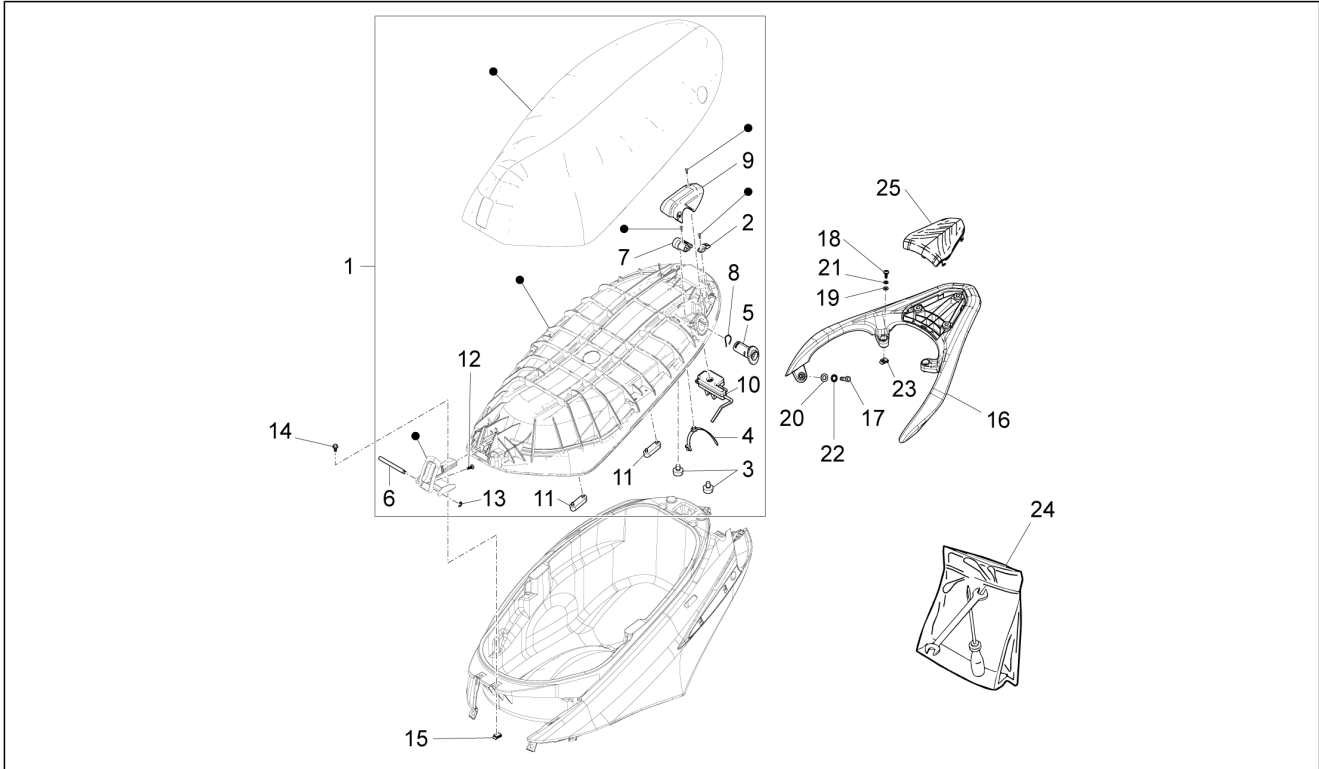

Group	Frame - Plastic parts - Coachwork
Code	02.39
Description	Saddle/seats
Service	1

Pos.	Code	Description	Qty	Variants
1	67453200C1	Saddle assembly	1	Vehicle colour:Dragon Red 894[894] Vehicle colour:White[566] Vehicle colour:Blue[222/A] Vehicle colour:BLACK[79/A] Vehicle colour:Brown Onix-(VN)[124/A] Vehicle colour:Brown[130/A]
2	296743	Bracket	1	
3	577492	Pad	2	
4	298729	Hose clamp	1	
5	673816	Lock body	1	
6	672633	Pin	1	
7	673817	Cam	1	
8	672628	Spring	1	
9	673818	Complete tightening cover	1	
10	673820	Saddle lock	1	
11	296456	Pad	2	
12	CM178604	Self tapping screw	1	
13	005965	Ring	1	
14	B016426	Screw w/ flange M6x14	2	
15	254485	Spring plate M6	2	
16	674529	Rear luggage rack	1	
16	6745290095	Rear luggage rack	1	Vehicle colour:Dragon Red 894[894] Vehicle colour:White[566] Vehicle colour:Blue[222/A] Vehicle colour:BLACK[79/A] Vehicle colour:Brown Onix-(VN)[124/A] Vehicle colour:Brown[130/A]
17	975840	Hex socket screw	2	
18	CM179303	Metric screw M6x30	2	
19	003056	Flat washer 6,4x12x1	2	
20	003058	Plain washer 15x8,4x1,5	2