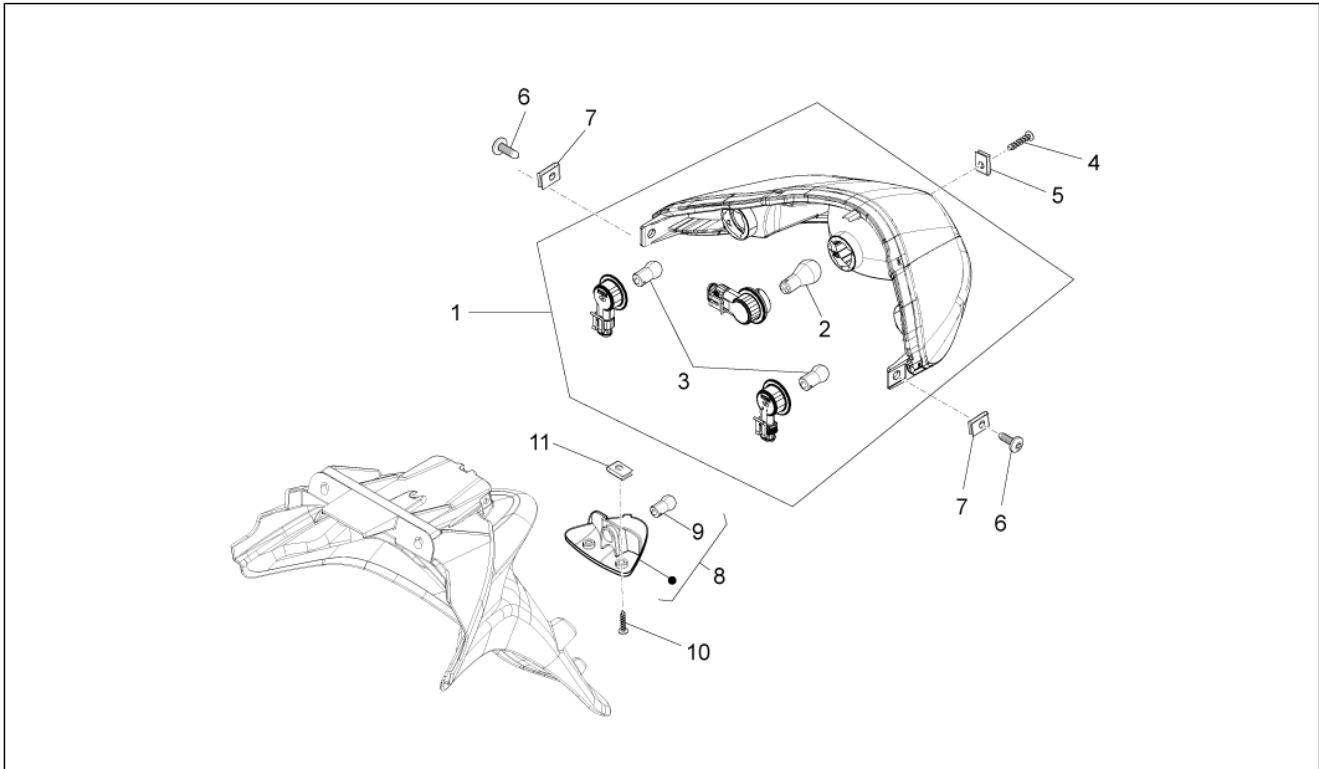

Group	Electrical system
Code	06.04
Description	Rear headlamps - Turn signal lamps
Service	1

Pos.	Code	Description	Qty	Variants
1	642541	Rear lights	1	
2	129953	Lamp 12V-21/5W	1	
3	584332	Lamp 12V-10W	2	
4	CM178601	Self tapping screw D4.2x16	1	
5	CM017410	Spring plate	1	
6	CM179301	Screw M6x16	2	
7	254485	Spring plate M6	2	
8	642186000C	Rear licence plate light	1	Vehicle colour:Dragon Red 894[894] Vehicle colour:White[566] Vehicle colour:BLACK[79/A] Vehicle colour:Blue[222/A] Vehicle colour:Brown Onix-(VN)[124/A] Vehicle colour:Brown[130/A]
9	292022	Lamp 12V-5W	1	
10	015859	screw 3,5x16	2	
11	CM017403	Spring plate	2