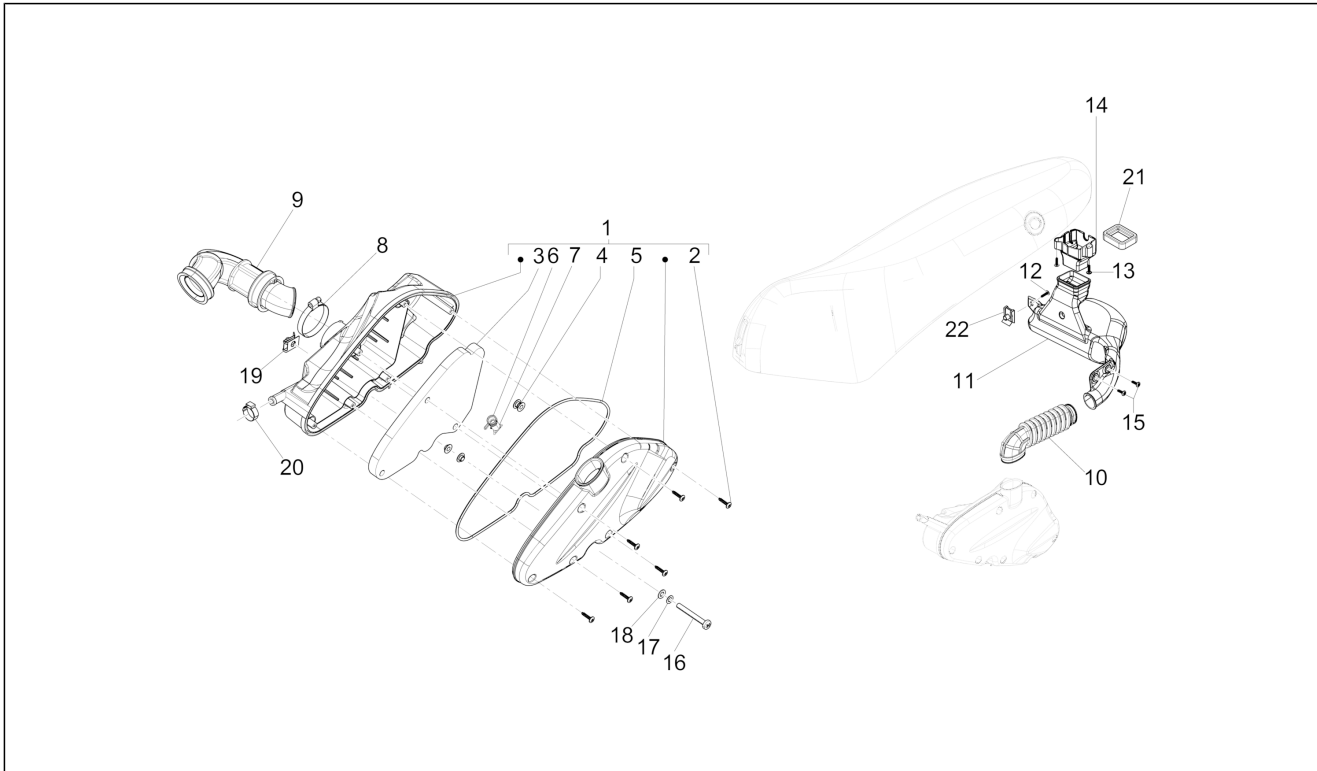

Group	Engine
Code	01.45
Description	Air filter
Service	1

Pos.	Code	Description	Qty	Variants
1	B017940	Air cleaner, assy.	1	
2	258146	Self-tap screw M3x20	6	
3	B017901	Filtering element	1	
4	830056	Knurled bushing	4	
5	B015728	Packing	1	
6	CM002908	Hose clamp	1	
7	B015752	Cap	1	
8	B016009	Hose clamp	2	
9	B017409	Air cleaner sleeve	1	
10	674534	Engine intake air conduit	1	
11	675634	Intake chamber	1	
12	CM179301	Screw M6x16	1	
13	CM180701	Self tapping screw D4x16	2	
14	675635	Extension	1	
15	CM179202	screw	2	
16	018640	Special cap screw M6x50	2	
17	012533	Notched washer 6,6x11x0	2	
18	003056	Flat washer 6,4x12x1	2	
19	254485	Spring plate M6	2	
20	CM001904	Hose clamp	1	
21	675636	Gasket	1	
22	254485	Spring plate M6	1