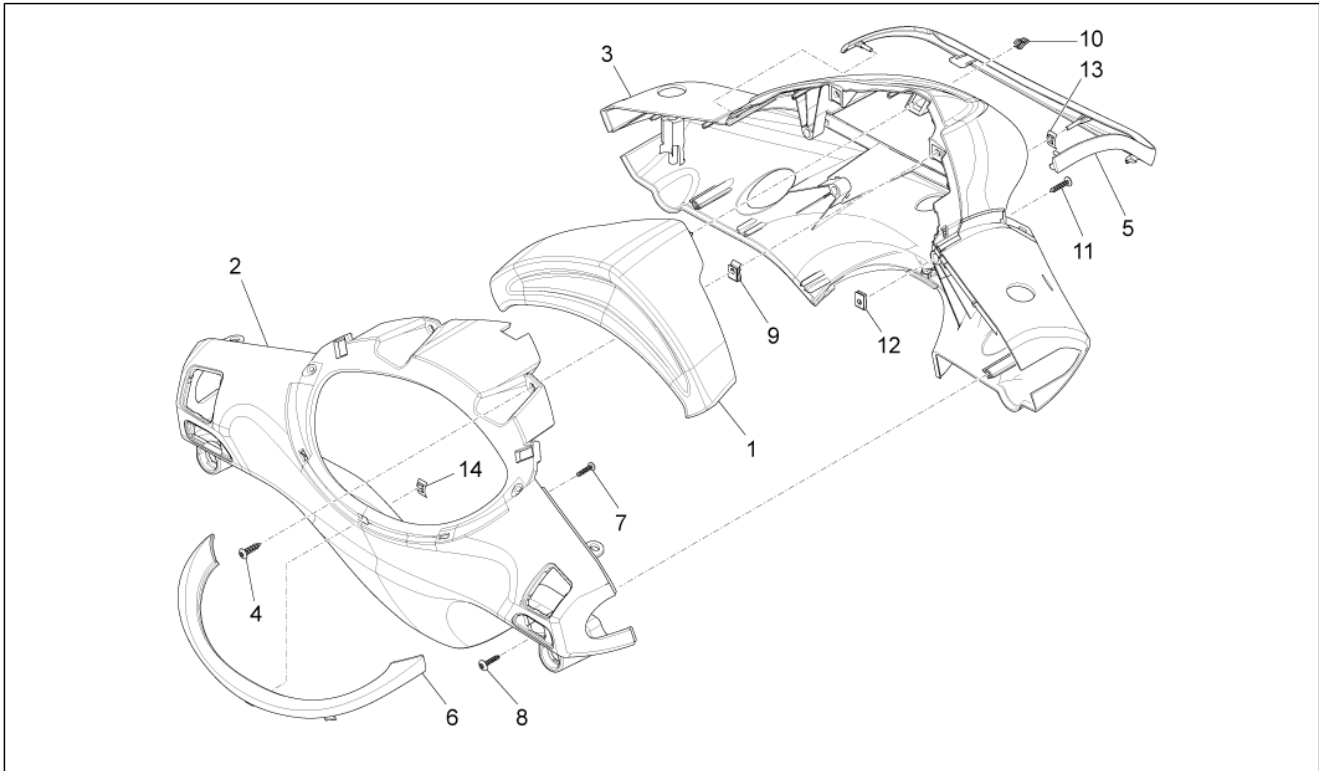

Group	Handlebars/Steering
Code	03.01
Description	Handlebars coverages
Service	1

Pos.	Code	Description	Qty	Variants
1	5A000001	Dashboard lid	1	
2	5A0000390000C	Handlebar rear cover	1	Vehicle colour:Dragon Red 894[894] Vehicle colour:White[566] Vehicle colour:Blue[222/A] Vehicle colour:BLACK[79/A] Vehicle colour:Brown Onix-(VN)[124/A] Vehicle colour:Brown[130/A]
3	5A000002	Front handlebar cover	1	
3	5A000002000BT	Front handlebar cover	1	Vehicle colour:White[566]
3	5A000002000DE	Front handlebar cover	1	Vehicle colour:Blue[222/A]
3	5A000002000MB	Front handlebar cover	1	Vehicle colour:Brown Onix-(VN)[124/A]
3	5A000002000ME	Front handlebar cover	1	Vehicle colour:Brown[130/A]
3	5A000002000ND	Front handlebar cover	1	Vehicle colour:BLACK[79/A]
3	5A000002000R7	Front handlebar cover	1	Vehicle colour:Dragon Red 894[894]
4	CM178601	Self tapping screw D4.2x16	2	
5	673143	Front handlebar cover frame	1	
6	673155	Rear handlebar cover frame	1	
7	CM180701	Self tapping screw D4x16	4	
8	CM180702	Self tapping screw	2	
9	CM017410	Spring plate	2	
10	D9004468091	Gripper clip	3	
11	008457	Self-tap screw M4,2x19	1	
12	CM017409	Spring plate	1	
13	008108	Spring plate	4	
14	008108	Spring plate	2