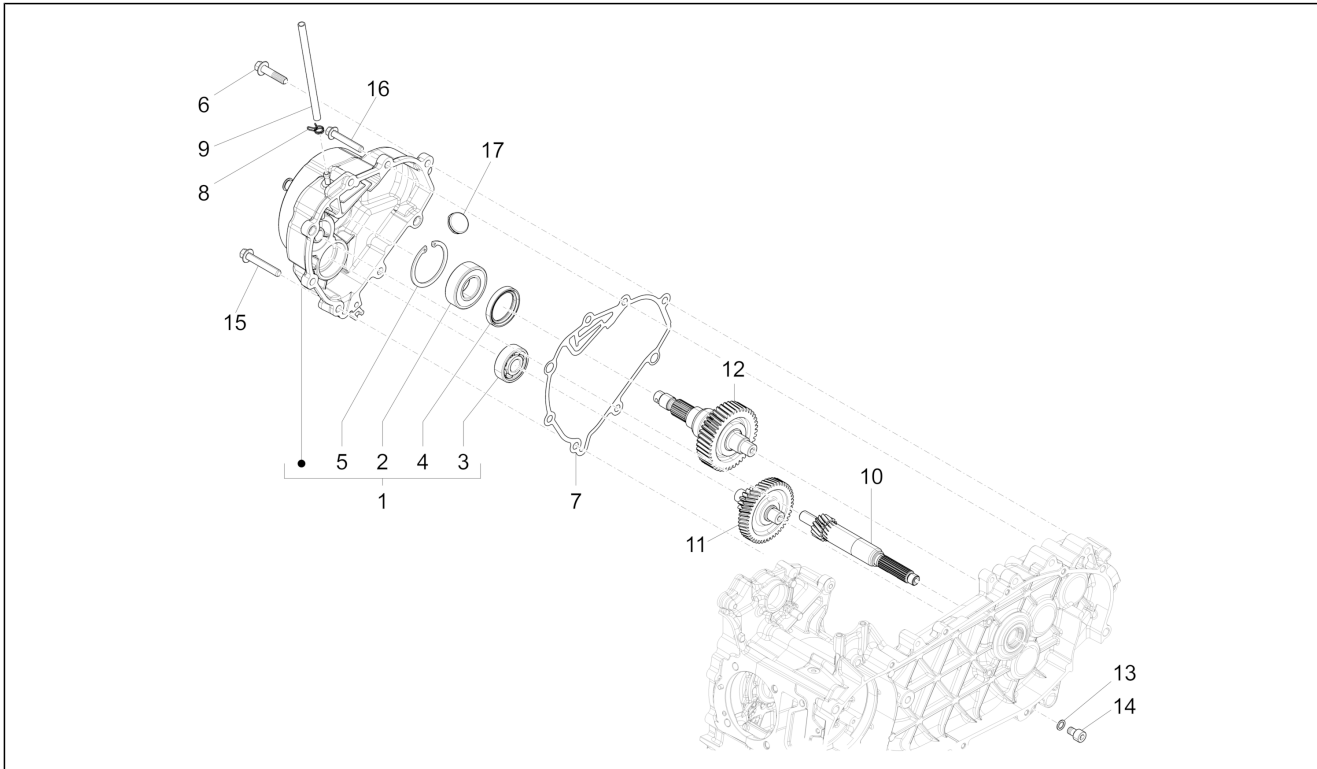

Group	Engine
Code	01.25
Description	Reduction unit
Service	1

Pos.	Code	Description	Qty	Variants
1	B0162665	Reducer cover with i.p.	1	
2	83056R	Radial bearing 25x52x15	1	
3	83026R	Radial bearing 15x42x13	1	
4	B015623	Gasket ring 35x47x7	1	
5	B016556	Snap ring 52x56,2x2	1	
6	B016554	screw M8x35	4	
7	B016456	Reduction unit cover gasket	1	
8	CM002908	Hose clamp	1	
9	B018670	Reduction unit breather pipe assembly	1	
10	B017654	Driven pulley shaft z 15	1	
11	B017779	Transmission shaft	1	
12	B017775	Rear wheel axle	1	
13	485703	Washer 8.2x12x1	1	
14	269755	Hex socket screw M8x12	1	
15	1A000319	Screw w/ flange M8x50	3	
16	B019024	Screw w/ flange M8x30	1	
17	1A000004	Dust gaiter cover	1