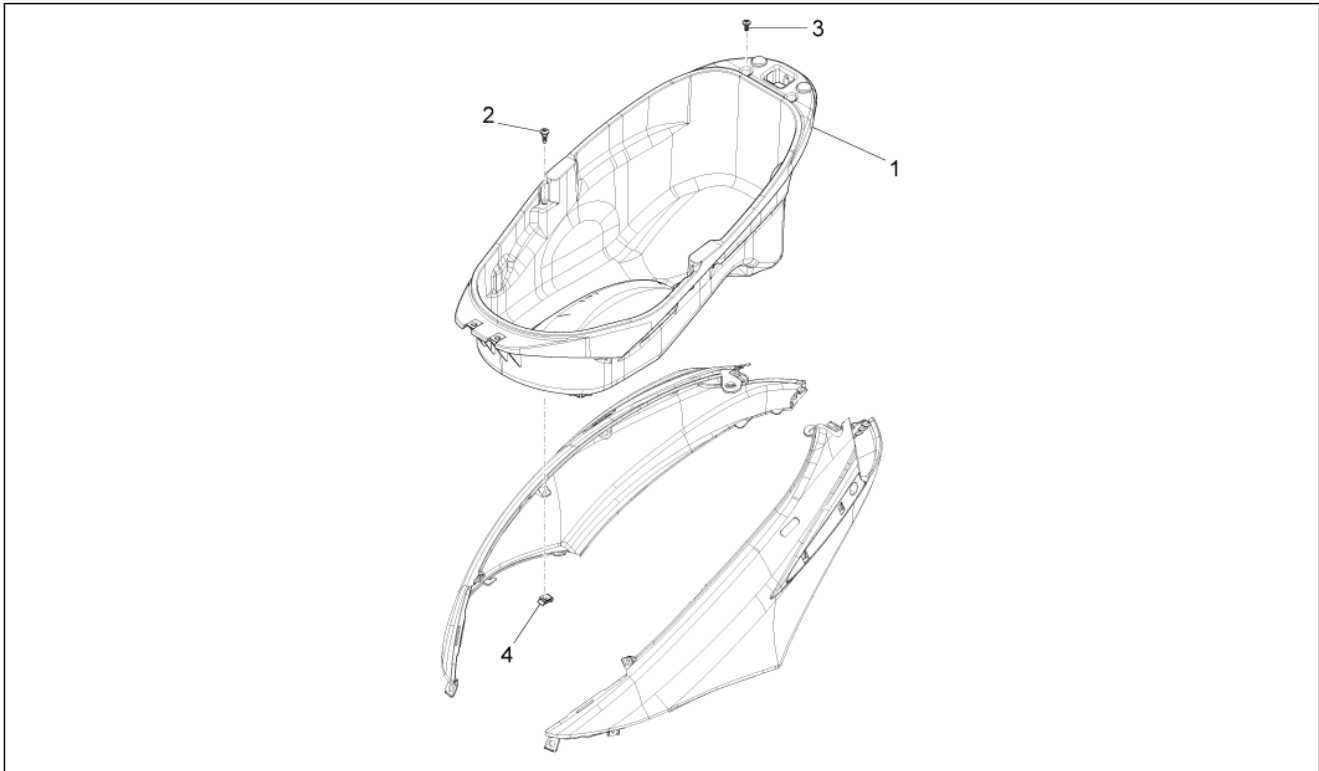

Group	Frame - Plastic parts - Coachwork
Code	02.34
Description	Helmet huosing - Undersaddle
Service	1

Pos.	Code	Description	Qty	Variants
1	675637	Helmet compartment	1	
2	CM179201	Metric screw M6x22	4	
3	CM179301	Screw M6x16	2	
4	254485	Spring plate M6	4