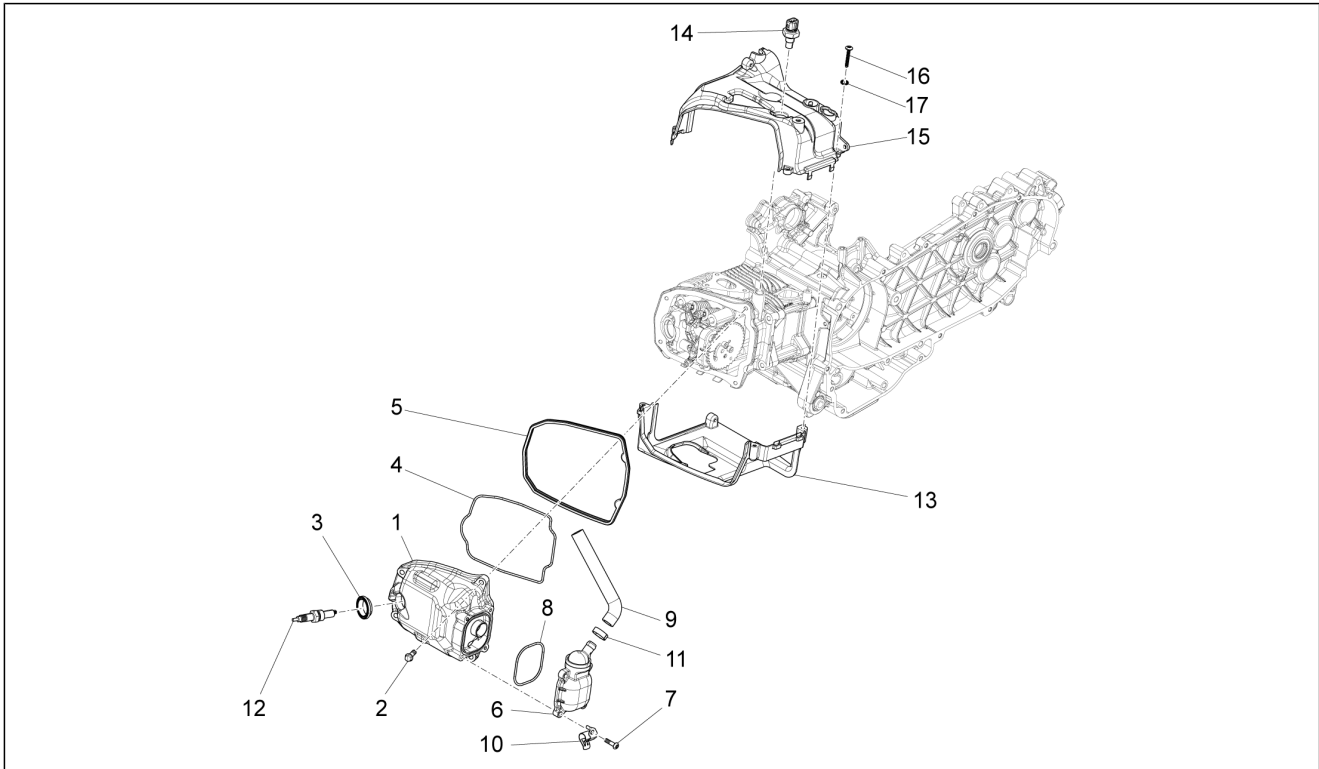

Group	Engine
Code	01.12
Description	Cylinder head cover
Service	1

Pos.	Code	Description	Qty	Variants
1	B013837	Head cover	1	
2	1A000351	Screw w/ flange M6x20	4	
3	B015566	Spark plug hole gasket	1	
3	B017488	Spark plug hole gasket	1	
4	1A002462	Guarnizione cop. testa	1	
5	879479	Big end/hood gasket	1	
6	B015453	Oil bleed cover	1	
7	1A000324	Self-tap screw M5x20	4	
8	487989	Gasket	1	
9	880814	Blow-by pipe	1	
10	1D000070	Hose clamp	1	
11	CM001904	Hose clamp	1	
12	638853	Spark plug (NGK) CR8EB	1	
13	1A0011245	Exhaust side hood	1	
14	875168	Temp. Sensor	1	
15	879489	Intake side hood	1	
16	259577	screw	3	
17	828583	Washer $\varnothing 5 \times \varnothing 12 \times 1.1$	3