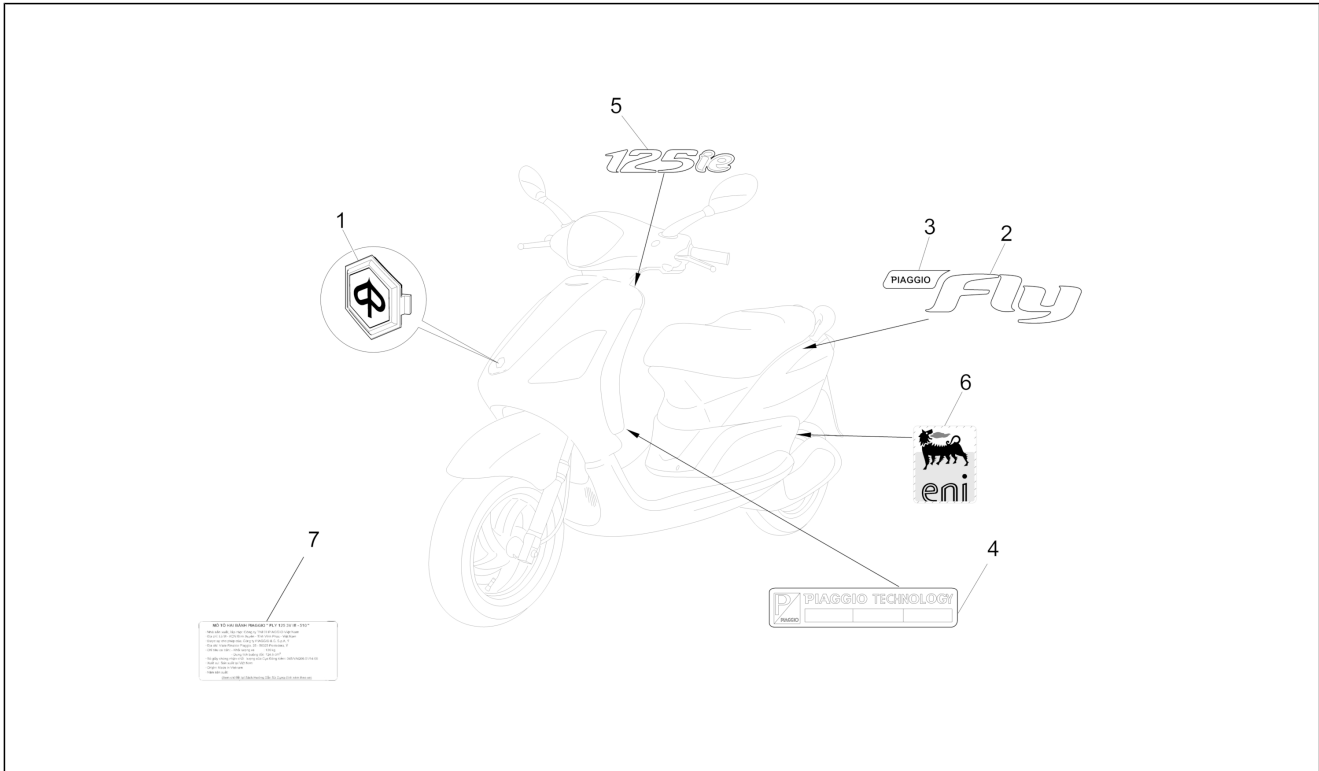

Group	Frame - Plastic parts - Coachwork
Code	02.38
Description	Plates - Emblems
Service	1

Pos.	Code	Description	Qty	Variants
1	624554	Piaggio shield	1	
2	675137	"Fly" plate	2	
3	1B000244	"piaggio" name plate	2	
4	672200	Name plate "Piaggio Technology"	1	
5	675140	""125ie"" label"	2	
6	895839	""Eni"" label"	1	
7	5A000462	Constructor dataplate	1