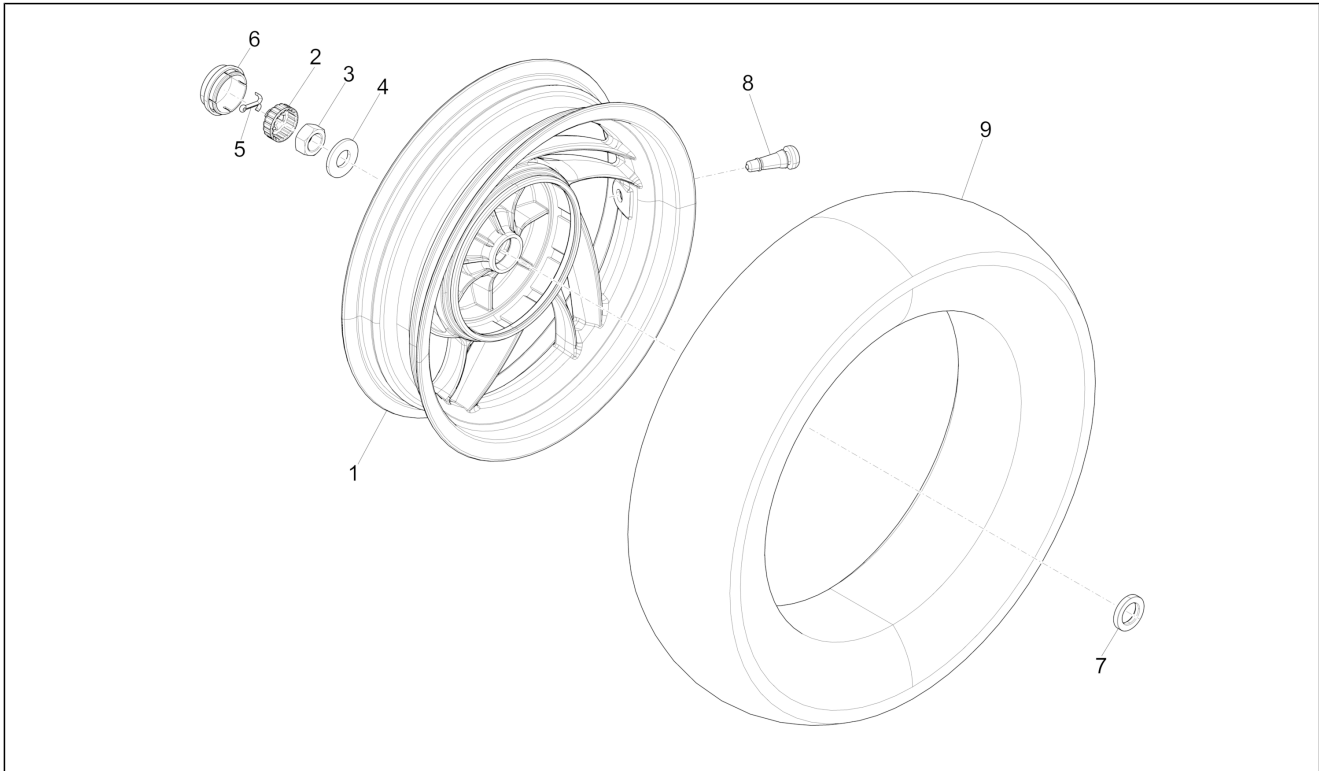

Group	Suspensions - Wheels
Code	04.12
Description	Rear wheel
Service	1

Pos.	Code	Description	Qty	Variants
1	669143	Rear wheel	1	
2	194423	Nut hold cap	1	
3	563728	Nut M16x13	1	
4	674425	Flat washer	1	
5	012789	Split pin	1	
6	197983	Cover	1	
7	601205	Spacer	1	
8	270991	Tubeless tyre valve	1	
9	668561	Tyre 120/70-12" (Cheng Shin)	1