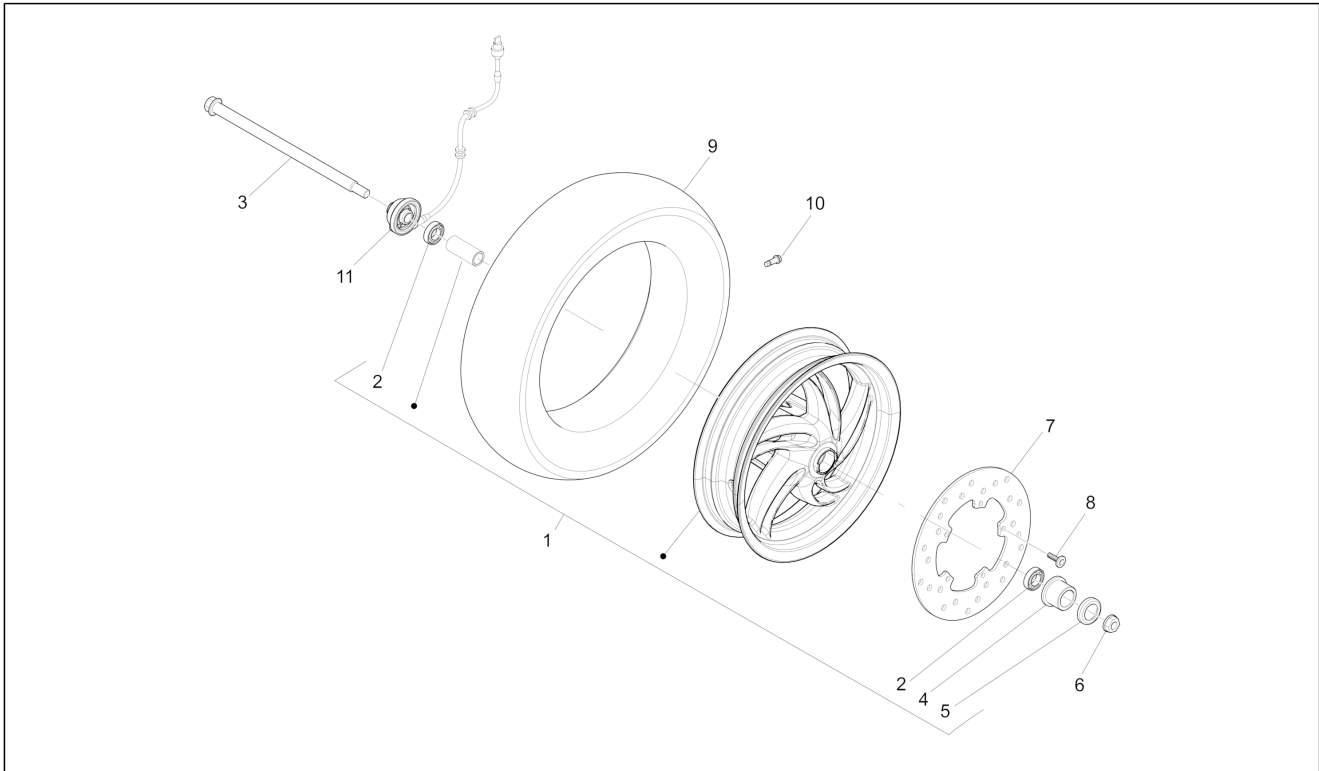

Group	Suspensions - Wheels
Code	04.11
Description	Front wheel
Service	1

Pos.	Code	Description	Qty	Variants
1	6691835	Front wheel complete	1	
2	649910	Bearing	2	
3	853058	Front wheel axle	1	
4	564527	Front wheel spacer	1	
5	564475	Cup	1	
6	271740	Nut M12	1	
7	666761	Brake disc	1	
8	667723	Low head socket screw	5	
9	668561	Tyre 120/70-12" (Cheng Shin)	1	
10	270991	Tubeless tyre valve	1	
11	CM075505	Spedometer socket	1