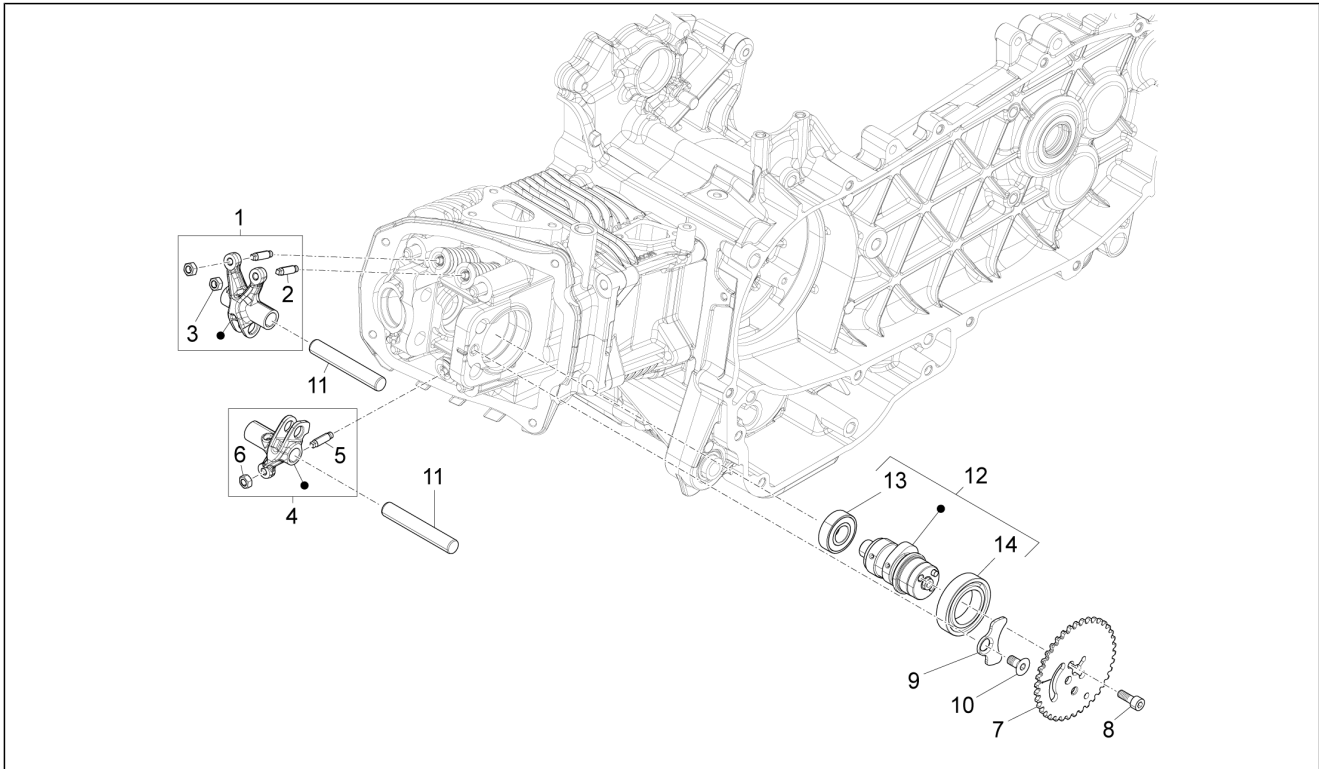

Group	Engine
Code	01.11
Description	Rocking levers support unit
Service	1

Pos.	Code	Description	Qty	Variants
1	B013721	Rocker arm inlet	1	
2	880518	Valve adjuster screw	2	
3	880519	Rocker arm adjuster nut	2	
4	B015554	Rocker arm exhaust	1	
5	880518	Valve adjuster screw	1	
6	880519	Rocker arm adjuster nut	1	
7	B018675	Timing system gear	1	
8	B016474	Screw	2	
9	B013836	Camshaft plate	1	
10	1A000325	Screw M6x12	1	
11	B014047	Rocker arms axis	2	
12	B0154135	Camshaft	1	
13	83029R	Radial bearing 12X28X8	1	
14	83030R	Radial bearing 25x42x9	1