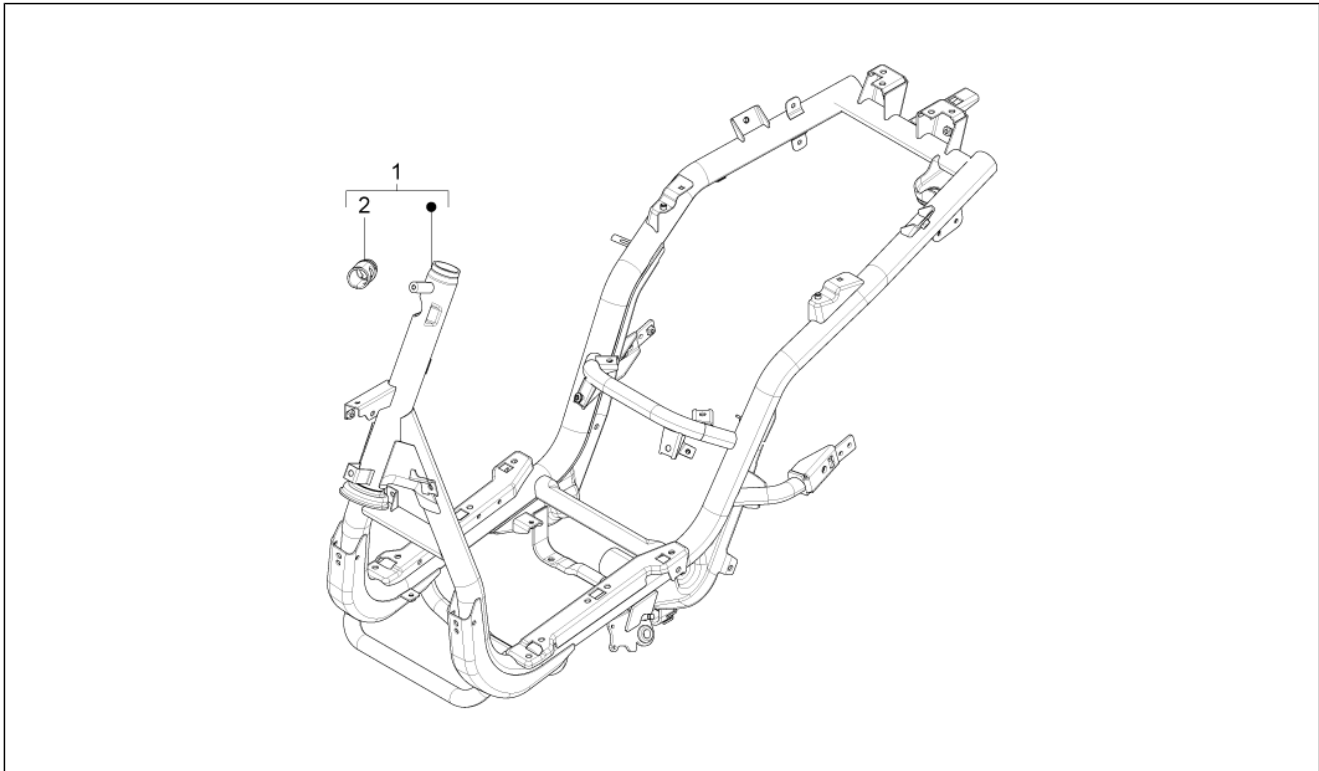

Group	Frame - Plastic parts - Coachwork
Code	02.01
Description	Frame/bodywork
Service	1

Pos.	Code	Description	Qty	Variants
1	6756414	Frame with u.p.	1	
2	298604	Lock support	1