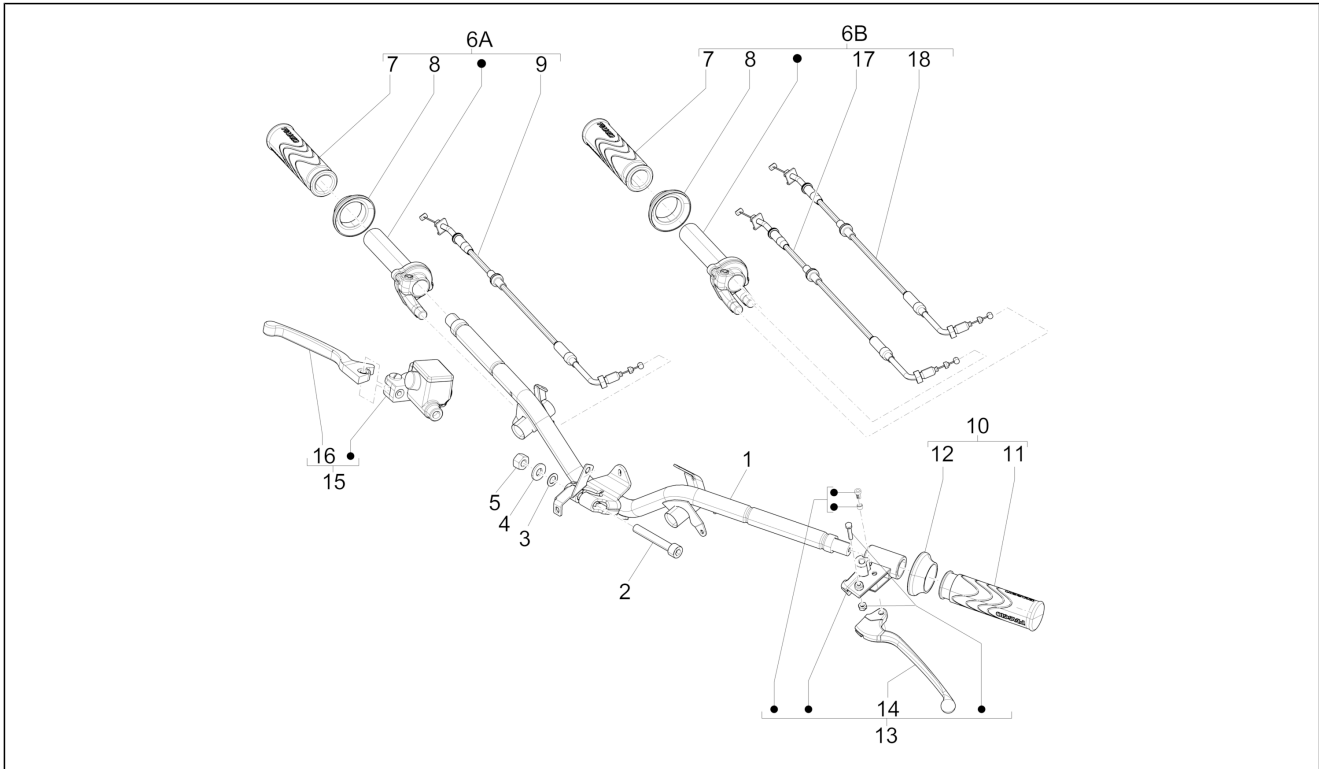

Group	Handlebars/Steering
Code	03.06
Description	Handlebars - Master cil.
Service	1

Pos.	Code	Description	Qty	Variants
1	6725084	Handlebar with U.P.	1	
2	655554	Hex socket screw M10x65	1	
3	012543	Flat elastic washer with internal tothing 17x10,3x2	1	
4	178790	Flat washer 22x10,3x2,5	1	
5	015330	Nut M10	1	
7	666513	RH hand grip	1	
8	666129	Ring	1	
9	1C000159	Throttle opening transmission	1	
9	667989	Gas lever transmission	1	
10	6665104	Complete left hand grip	1	
11	666511	Grip, l.h.	1	
12	666129	Ring	1	
13	651034	Left hand grip with rear brake lever	1	
14	781120	Rear brake control lever	1	
15	CM085402	Front brake hydraulic pump (Heng Tong)	1	
16	666558	Brake lever (Heng Tong)	1	
17	1C000752	Throttle opening transmission	1	
18	1C000874	Throttle closing transmission	1	
6A	667988	Throttle control sleeve assembly	1	
6A	CM090703	Throttle control sleeve assembly	1	
6B	1C000844	Throttle control sleeve assembly	1