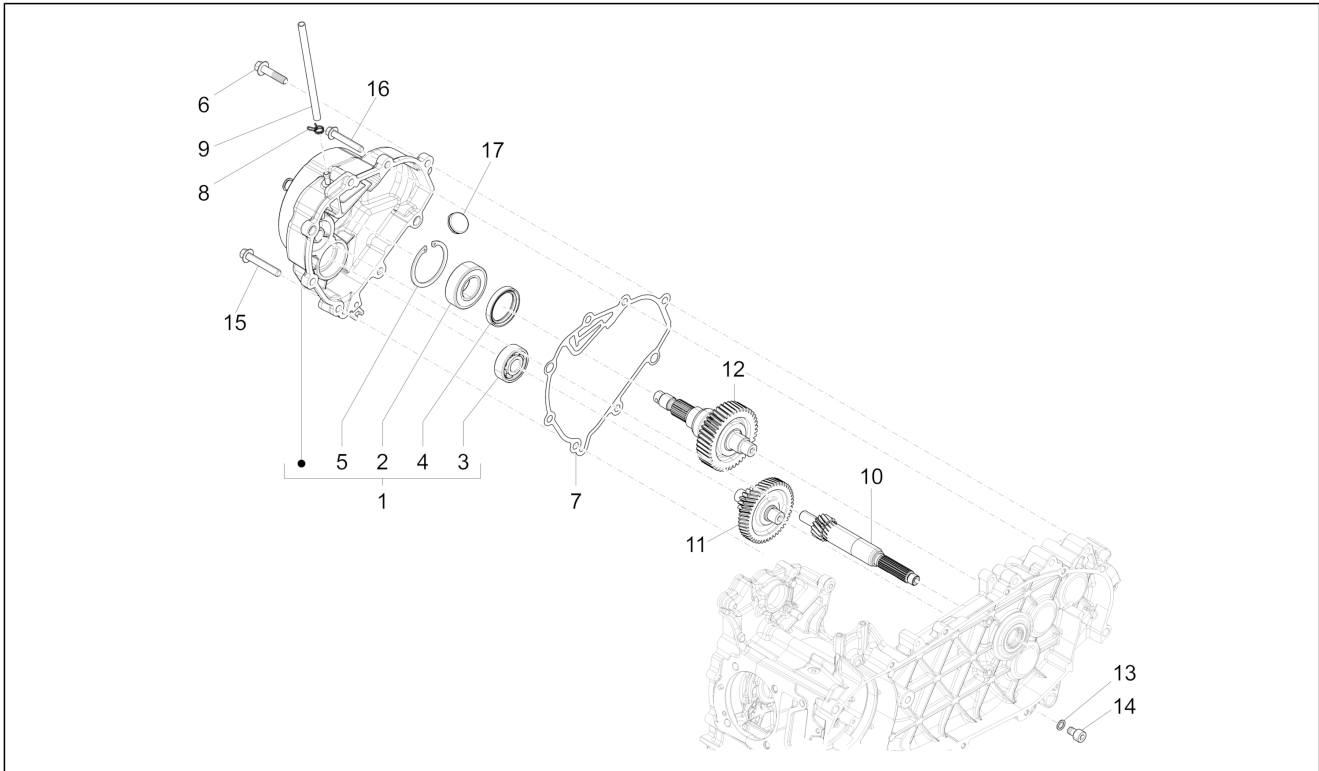

Group	Engine
Code	01.25
Description	Reduction unit
Service	1

Pos.	Code	Description	Qty	Variants
1	B0162665	Reducer cover with i.p.	1	
2	83056R	Radial bearing 25x52x15	1	
3	83026R	Radial bearing 15x42x13	1	
4	B015623	Gasket ring 35x47x7	1	
5	B016556	Snap ring 52x56,2x2	1	
6	B016554	screw M8x35	4	
7	B016456	Reduction unit cover gasket	1	
8	CM002908	Hose clamp	1	
9	CM162202	Reduction unit breather pipe assembly	1	
10	B0184105	Driven pulley shaft z 15	1	
11	B019228	Transmission shaft	1	
12	B019229	Rear wheel axle with U.P.	1	
13	485703	Washer 8.2x12x1	1	
14	269755	Hex socket screw M8x12	1	
15	1A000319	Screw w/ flange M8x50	3	
16	B019024	Screw w/ flange M8x30	1	
17	1A000004	Dust gaiter cover	1