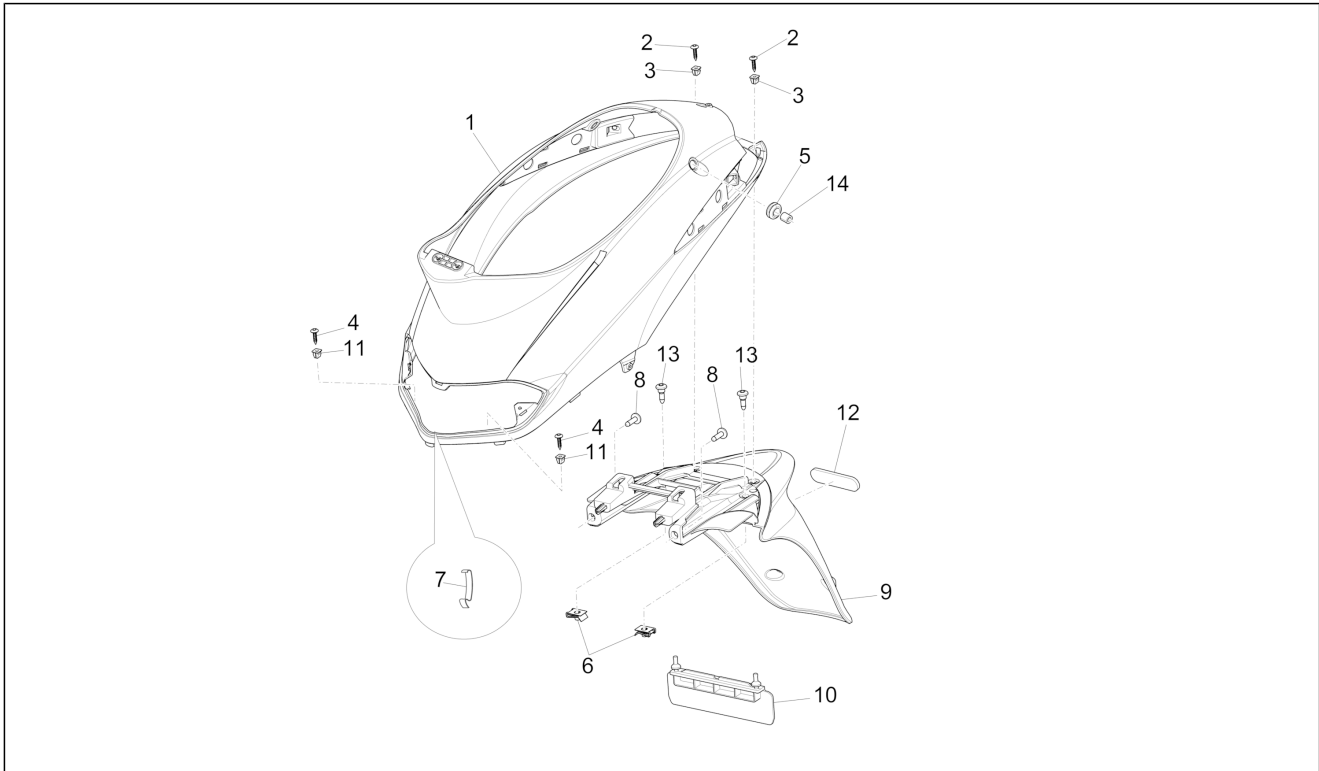

Group	Frame - Plastic parts - Coachwork
Code	02.37
Description	Rear cover - Splash guard
Service	1

Pos.	Code	Description	Qty	Variants
1	655730	Rear protection	1	
1	65573000BT	Rear protection	1	Vehicle colour:White[566] Vehicle colour:White[566]
1	65573000DE	Rear protection	1	Vehicle colour:Blue[222/A] Vehicle colour:Blue[222/A]
1	65700800AT	Rear protection	1	Vehicle colour:Levanzo blue[255/A] Version:"S" Version[S]
1	65700800AU	Rear protection	1	Vehicle colour: Vehicle colour:
1	65700800BT	Rear protection	1	Vehicle colour:White[566] Vehicle colour:White[566]
1	65700800DE	Rear protection	1	Vehicle colour:Blue[222/A]
1	65700800EZ	Rear protection	1	Vehicle colour:Grey[742/B] Version:"S" Version[S] Vehicle colour:Grey[742/B] Version:Serie speciale "Italia"[SP] Vehicle colour:Grey[742/B] Vehicle colour:Grey[742/B] Version:"S" Version[S]
1	65700800L3	Rear protection	1	Vehicle colour:Ponza yellow[964/A] Version:"S" Version[S]
1	65700800MB	Rear protection	1	Vehicle colour:Brown[124/A] Vehicle colour:Brown[124/A]
1	65700800ME	Rear protection	1	Vehicle colour:Marrone Vietnam[130/A]
1	65700800ND	Rear protection	1	Vehicle colour:BLACK[79/A]
1	65700800R7	Rear protection	1	Vehicle colour:Red[894] Vehicle colour:Red[894] Vehicle colour:Red[894]
2	CM178604	Self tapping screw	2	
3	199190	Expansion plug	2	
4	CM178604	Self tapping screw	2	
5	702195	Fairlead	2