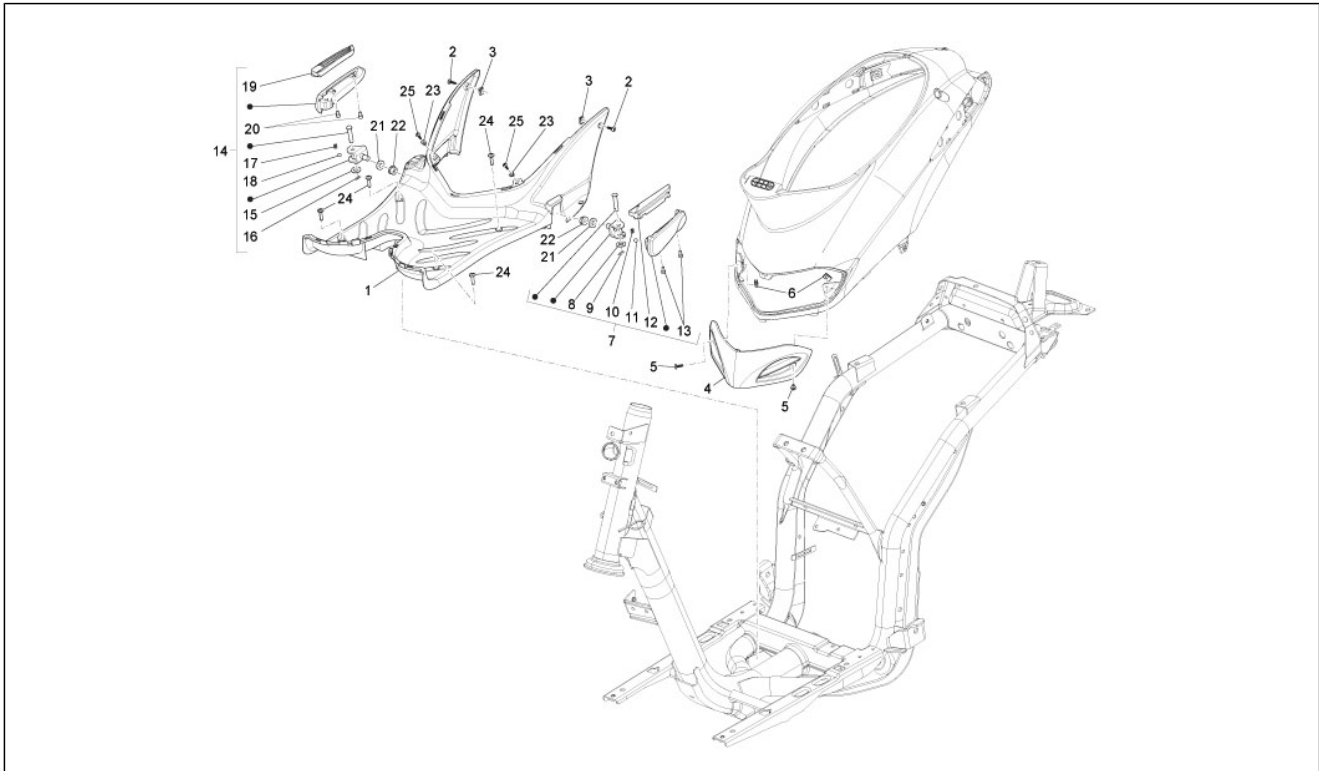

Group	Frame - Plastic parts - Coachwork
Code	02.31
Description	Central cover - Footrests
Service	1

Pos.	Code	Description	Qty	Variants
4	65574000BT	Spark plug access flap	1	Vehicle colour: Vehicle colour:White[566] Vehicle colour:White[566] Vehicle colour:White[566] Vehicle colour:White[566]
4	65574000DE	Spark plug access flap	1	Vehicle colour:Blue[222/A] Vehicle colour:Blue[222/A] Vehicle colour:Blue[222/A]
4	65574000EZ	Spark plug access flap	1	Vehicle colour:Grey[742/B] Version:"S" Version[S] Vehicle colour:Grey[742/B] Version:Serie speciale "Italia"[SP] Vehicle colour:Grey[742/B] Vehicle colour:Grey[742/B] Version:"S" Version[S]
4	65574000L3	Spark plug access flap	1	Vehicle colour:Ponza yellow[964/A] Version:"S" Version[S]
4	65574000MB	Spark plug insp. door	1	Vehicle colour:Brown[124/A] Vehicle colour:Brown[124/A]
4	65574000ME	Spark plug access flap	1	Vehicle colour:Marrone Vietnam[130/A]
4	65574000ND	Spark plug access flap	1	Vehicle colour:BLACK[79/A]
4	65574000R7	Spark plug access flap	1	Vehicle colour:Red[894] Vehicle colour:Red[894] Vehicle colour:Red[894]
5	CM178601	Self tapping screw D4.2x16	2	
6	CM017410	Spring plate	2	
7	656030000C	Complete left passenger footrest	1	Vehicle colour:Grey[742/B] Version:"S" Version[S] Vehicle colour:Levanzo blue[255/A] Version:"S" Version[S] Vehicle colour:Ponza yellow[964/A] Version:"S" Version[S] Vehicle colour: Vehicle colour:Brown[124/A]