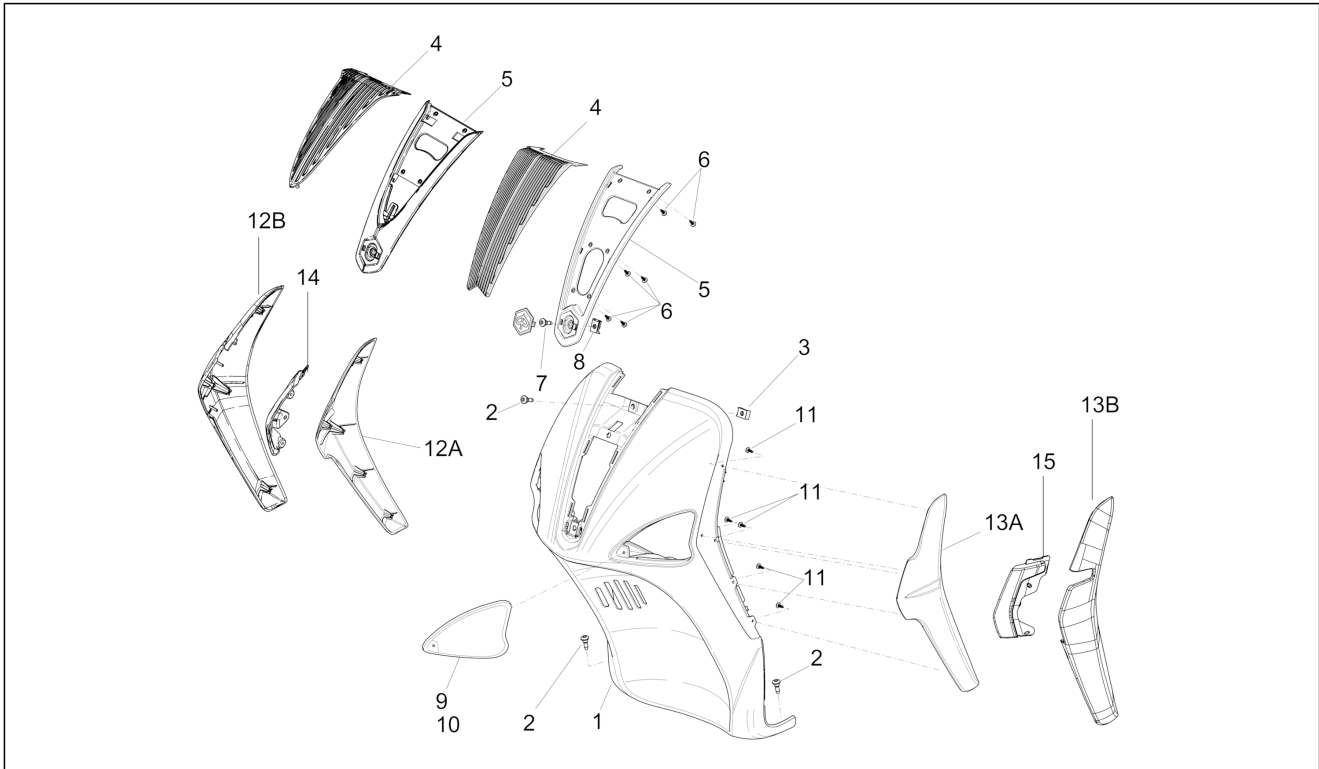

Group	Frame - Plastic parts - Coachwork
Code	02.26
Description	Front shield
Service	1

Pos.	Code	Description	Qty	Variants
				Vehicle colour:Red[894] Vehicle colour:BLACK[79/A] Vehicle colour:Blue[222/A] Vehicle colour:Marrone Vietnam[130/A] Vehicle colour:Grey[742/B]
4	655751000C	Front grille	1	Vehicle colour:Levanzo blue[255/A] Version:"S" Version[S] Vehicle colour: Vehicle colour:White[566] Vehicle colour:Blue[222/A] Vehicle colour:Grey[742/B] Version:"S" Version[S] Vehicle colour:Ponza yellow[964/A] Version:"S" Version[S] Vehicle colour:Brown[124/A] Vehicle colour:Red[894] Vehicle colour:Brown[124/A] Vehicle colour:Red[894] Vehicle colour: Vehicle colour:Blue[222/A] Vehicle colour:White[566] Vehicle colour:Grey[742/B] Version:Serie speciale "Italia"[SP]
5	5A000199	Front central frame	1	Vehicle colour:Grey[742/B] Version:"S" Version[S] Vehicle colour:White[566] Vehicle colour:Red[894] Vehicle colour:BLACK[79/A] Vehicle colour:Blue[222/A] Vehicle colour:Marrone Vietnam[130/A] Vehicle colour:Grey[742/B] Vehicle colour:White[566]
5	672267	Front central frame	1	Vehicle colour:Levanzo blue[255/A] Version:"S" Version[S] Vehicle colour:Ponza yellow[964/A] Version:"S" Version[S] Vehicle colour: