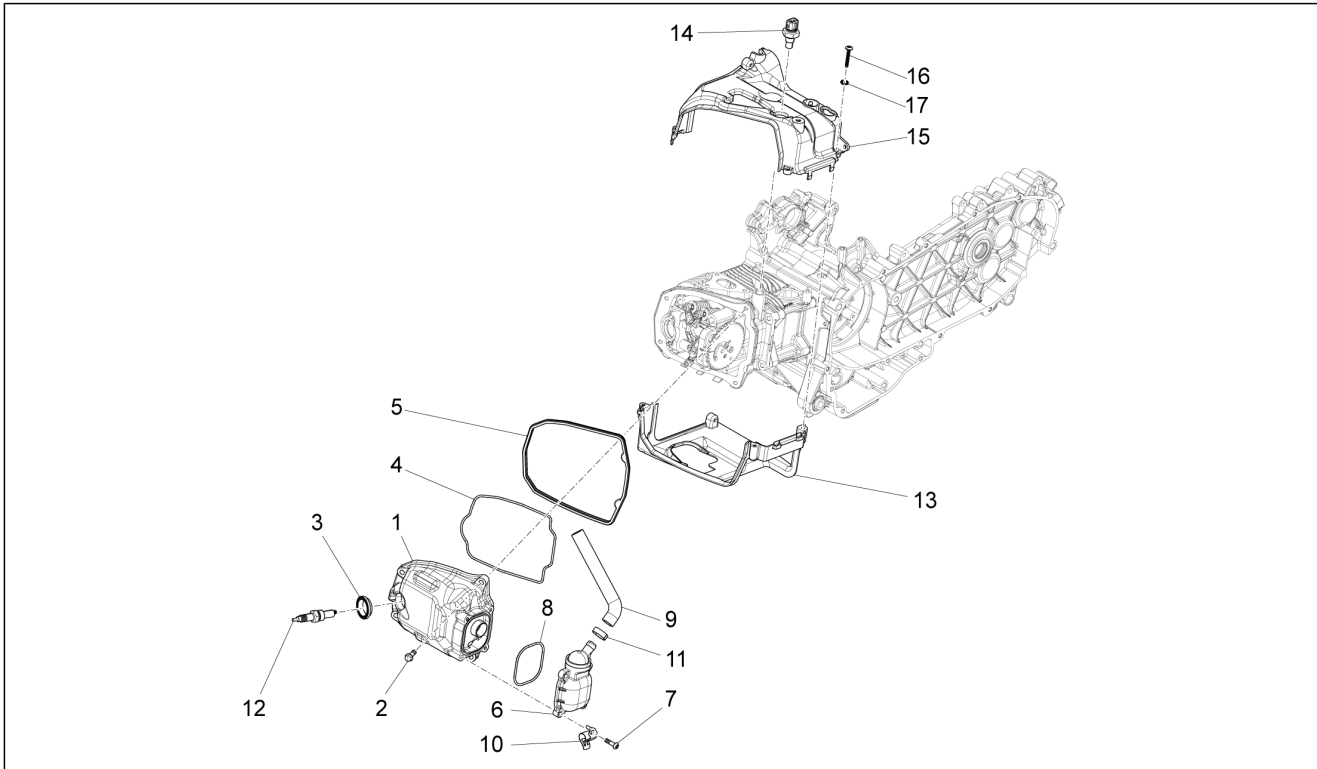

Group	Engine
Code	01.12
Description	Cylinder head cover
Service	1

Pos.	Code	Description	Qty	Variants
1	B013837	Head cover	1	
2	018639	Hex screw M6x20	4	
2	1A000351	Screw w/ flange M6x20	4	
3	B015566	Spark plug hole gasket	1	
3	B017488	Spark plug hole gasket	1	
4	1A002462	Guarnizione cop. testa	1	
4	879507	Gasket OR big end	1	
5	879479	Big end/hood gasket	1	
6	B015453	Oil bleed cover	1	
7	B016808	Torx Screw M5x20	4	
8	487989	Gasket	1	
9	880814	Blow-by pipe	1	
10	1D000070	Hose clamp	1	
11	CM001904	Hose clamp	1	
12	638853	Spark plug (NGK) CR8EB	1	
13	1A0011245	Exhaust side hood	1	
14	58273R	Temperature gauge	1	
15	879489	Intake side hood	1	
16	259577	screw	3	
17	828583	Washer $\varnothing 5 \times \varnothing 12 \times 1.1$	3