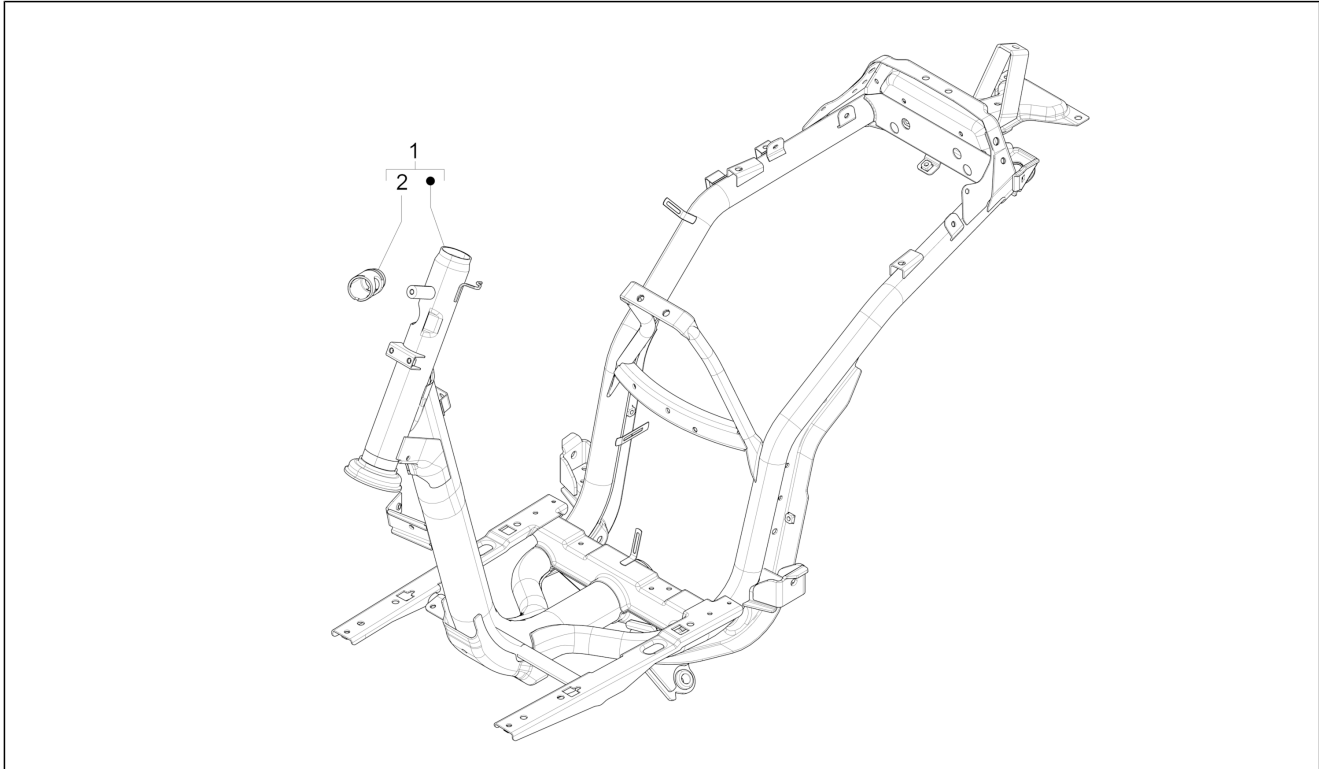

Group	Frame - Plastic parts - Coachwork
Code	02.01
Description	Frame/bodywork
Service	1

Pos.	Code	Description	Qty	Variants
1	676170	Not available	1	
2	298604	Lock support	1