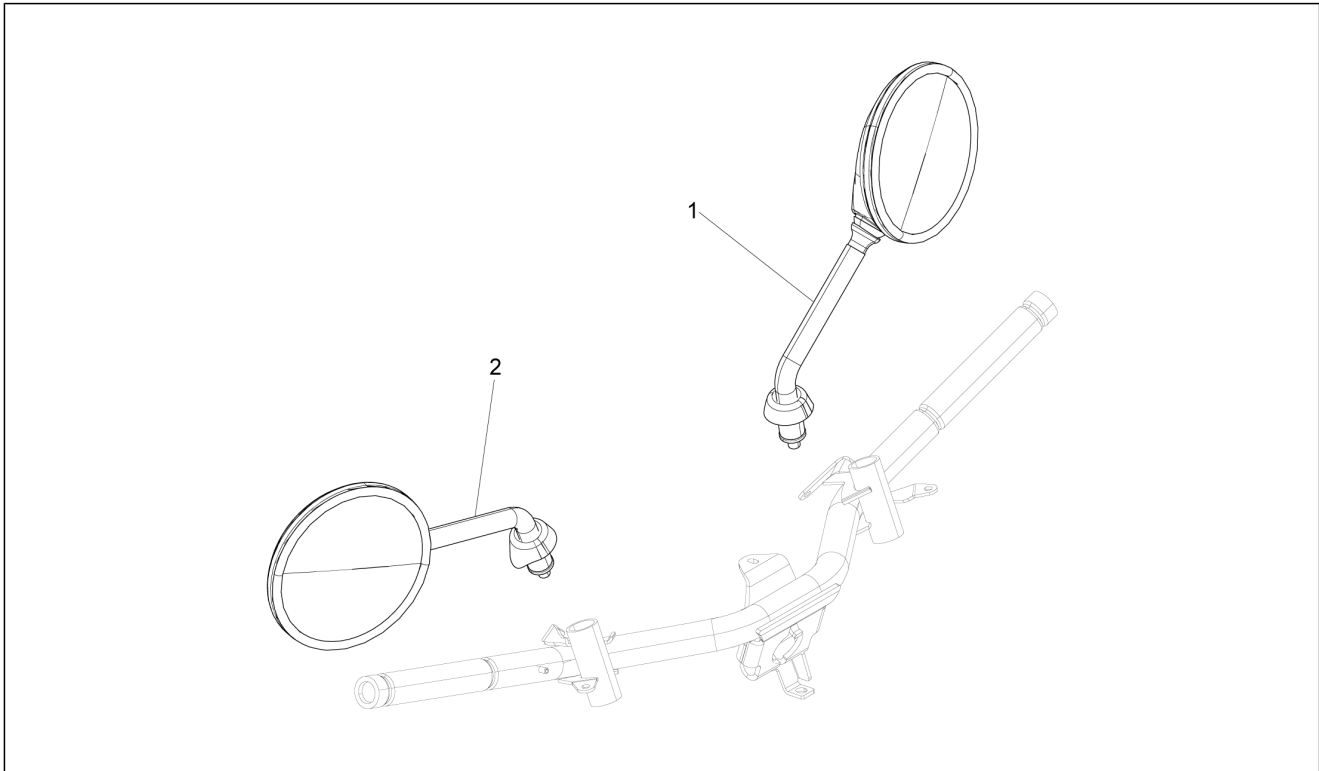

Group	Frame - Plastic parts - Coachwork
Code	02.45
Description	Driving mirror/s
Service	1

Pos.	Code	Description	Qty	Variants
1	CM181602	RH rearview mirror cpl	1	
2	CM181601	LH rearview mirror cpl	1