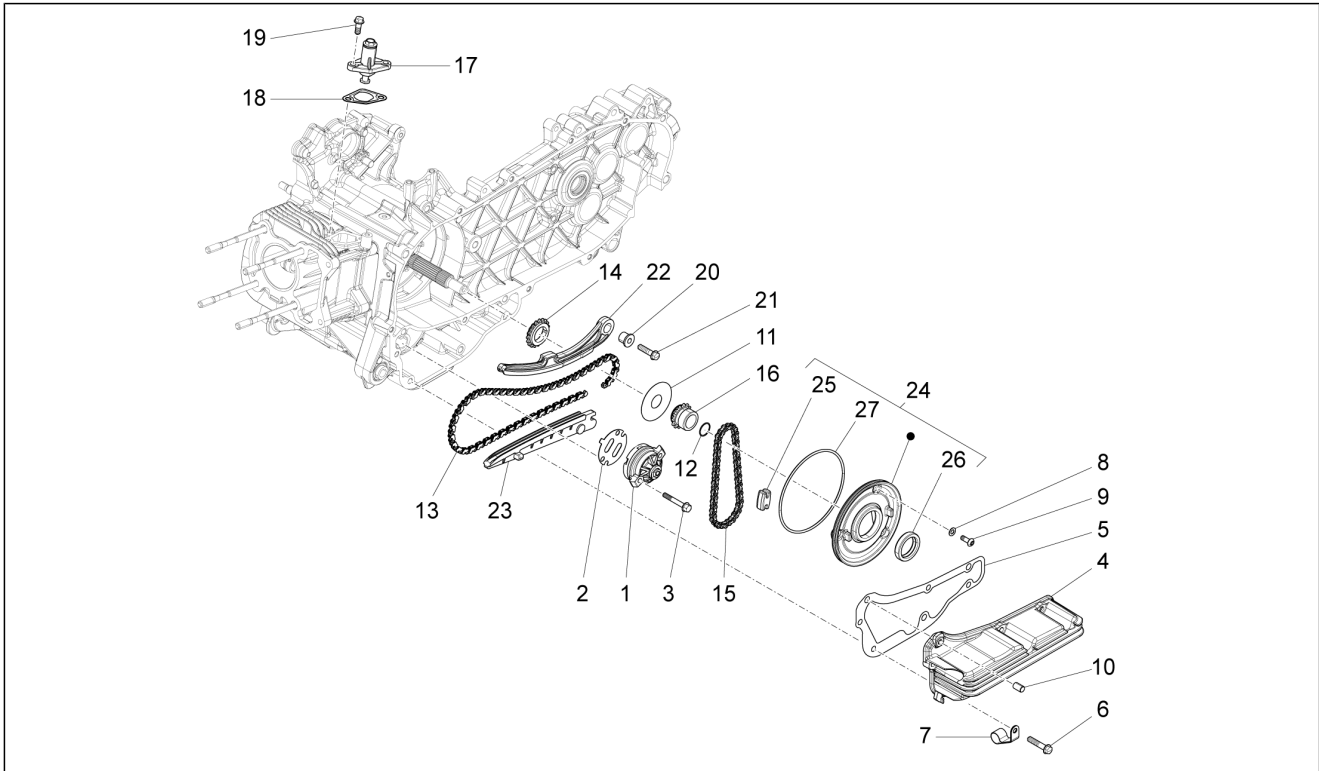

Group	Engine
Code	01.18
Description	Oil pump
Service	1

Pos.	Code	Description	Qty	Variants
1	82948R	Oil pump assembly	1	
2	B015460	Oil pump/crankcase gasket	1	
3	829593	Screw w/ flange M5x35	2	
4	B013437	Pan oil	1	
5	B014152	Sump gasket	1	
6	1A000317	Screw w/ flange M6x30	7	
6	B016792	Screw w/ flange M6x30	7	
7	B017678	Retainer clamp	1	
8	487937	Plain washer	3	
9	B016455	Hex socket screw M5x14	3	
10	277916	Locating dowel	3	
11	B015450	Oil seal washer	1	
12	B015451	O-Ring seal ring	1	
13	1A003586R	Camshaft chain	1	
14	82782R	Timing chain pinion	1	
15	B015459	Oil pump chain	1	
16	82783R	Oil pump control pinion	1	
17	82650R	Complete chain tensioner	1	
18	B015444	Cylinder/chain tensioner gasket	1	
19	B016777	Screw w/ flange M6x16	2	
20	B015445	Chain tensioner rod spacer	1	
21	1A000350	Screw w/ flange M6x25	1	
21	B015972	Screw w/ flange M6x25	1	
22	1A000796	Chain tensioner rod	1	
23	879459	Chain tensioner sliding block	1	
24	B015416	Timing system cover	1	
25	434345	Oil pump chain drift	1	
26	B015448	Gasket ring 24x35x7	1