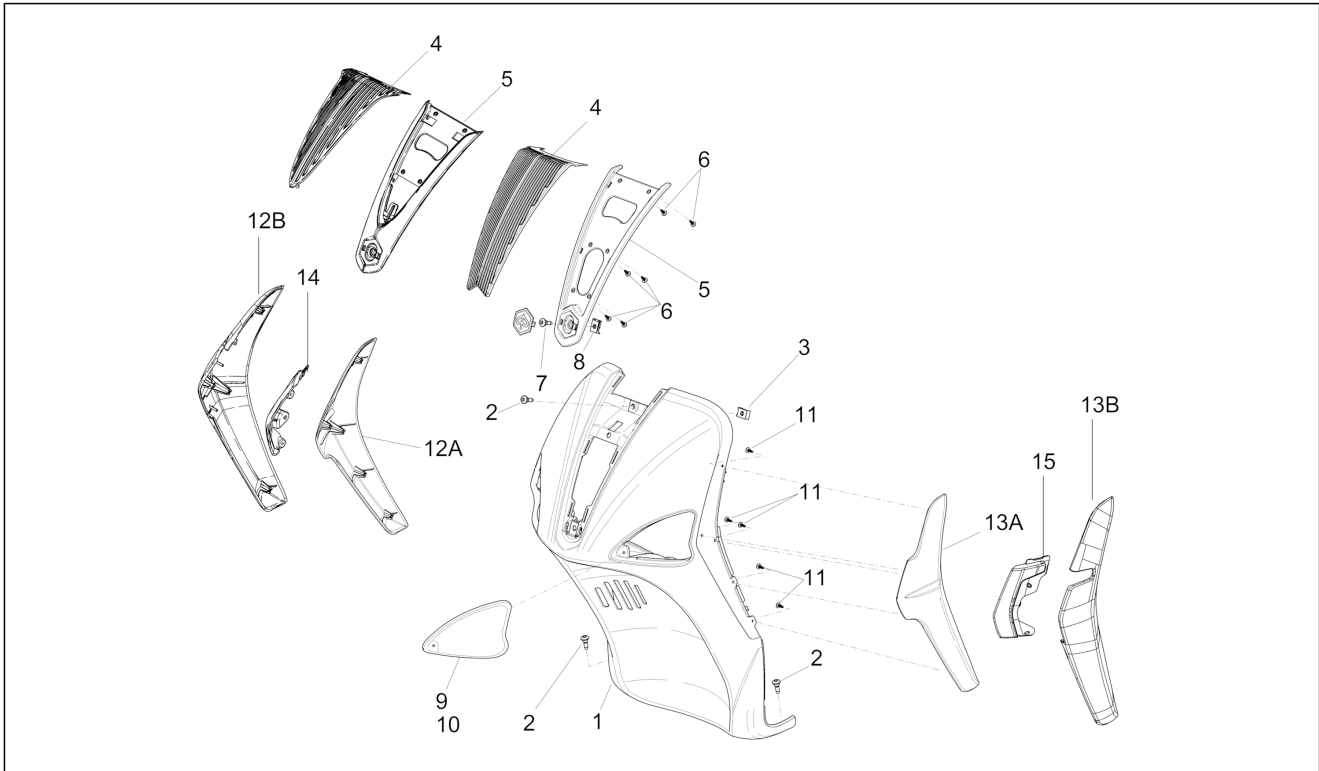

Group	Frame - Plastic parts - Coachwork
Code	02.26
Description	Front shield
Service	1

Pos.	Code	Description	Qty	Variants
1	672037	Front shield	1	
1	67203700AT	Front shield	1	Vehicle colour:Levanzo blue[255/A] Version:"S" Version[S]
1	67203700AU	Front shield	1	Vehicle colour: Vehicle colour:
1	67203700BT	Front shield	1	Vehicle colour:White[566] Vehicle colour:White[566] Vehicle colour:White[566] Vehicle colour:White[566]
1	67203700DE	Front shield	1	Vehicle colour:Blue[222/A] Vehicle colour:Blue[222/A] Vehicle colour:Blue[222/A]
1	67203700EZ	Front shield	1	Vehicle colour:Grey[742/B] Version:"S" Version[S] Vehicle colour:Grey[742/B] Version:Serie speciale "Italia"[SP] Vehicle colour:Grey[742/B] Vehicle colour:Grey[742/B] Version:"S" Version[S]
1	67203700L3	Front shield	1	Vehicle colour:Ponza yellow[964/A] Version:"S" Version[S]
1	67203700MB	Front shield	1	Vehicle colour:Brown[124/A] Vehicle colour:Brown[124/A]
1	67203700ME	Front shield	1	Vehicle colour:Marrone Vietnam[130/A]
1	67203700ND	Front shield	1	Vehicle colour:BLACK[79/A]
1	67203700R7	Front shield	1	Vehicle colour:Red[894] Vehicle colour:Red[894] Vehicle colour:Red[894]
2	CM179201	Metric screw M6x22	3	
3	254485	Spring plate M6	1	
4	5A0002870000C	Front grille	1	Vehicle colour:Grey[742/B] Version:"S" Version[S] Vehicle colour:White[566]