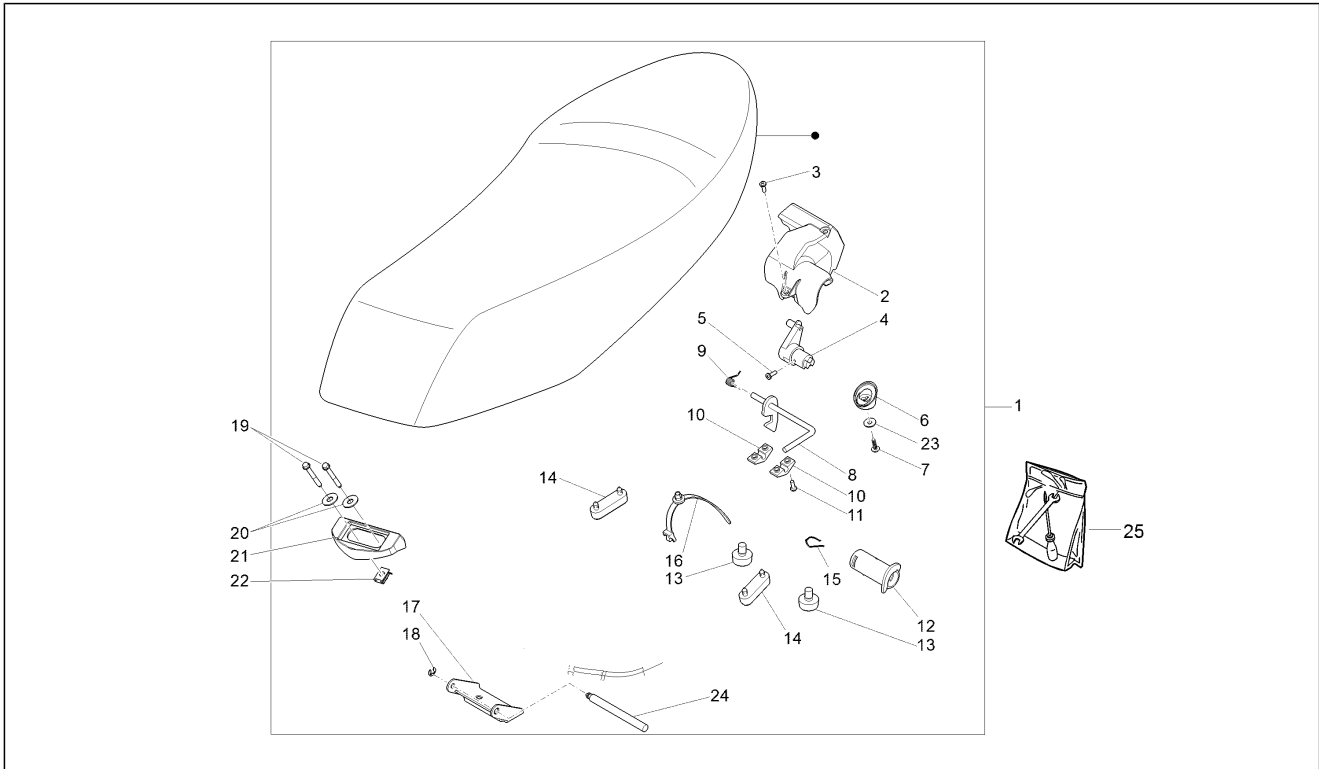

Group	Frame - Plastic parts - Coachwork
Code	02.39
Description	Saddle/seats
Service	1

Pos.	Code	Description	Qty	Variants
1	5A000191	Saddle assembly	1	Version:"S" Italia 2014[SI], Serie speciale "Italia"[SP]
1	5A000192	Saddle assembly	1	Vehicle colour:White[566]
1	5A000268000C1	Saddle assembly	1	Vehicle colour:White[566] Vehicle colour:BLACK[79/A]
1	5A000268000C2	Saddle assembly	1	Vehicle colour:Blue[222/A] Vehicle colour:Red[894] Vehicle colour:Marrone Vietnam[130/A]
1	67226800C3	Saddle assembly	1	Vehicle colour:White[566] Vehicle colour:White[566]
1	67226800C4	Saddle assembly	1	Vehicle colour: Vehicle colour:Red[894] Vehicle colour:Blue[222/A] Vehicle colour:Brown[124/A] Vehicle colour:Brown[124/A] Vehicle colour:Red[894] Vehicle colour: Vehicle colour:Blue[222/A] Vehicle colour:Grey[742/B] Version:"S" Version[S]
1	67226800C5	Saddle assembly	1	Vehicle colour:Ponza yellow[964/A] Version:"S" Version[S] Vehicle colour:Grey[742/B] Version:"S" Version[S] Vehicle colour:Levanzo blue[255/A] Version:"S" Version[S]
2	672611	Complete tightening cover	1	
3	267957	screw	2	
4	672627	Cam	1	
5	267957	screw	7	
6	672601	Pad	1	
7	CM178604	Self tapping screw	1	
8	672629	Lever	1	
9	672635	Return spring	1