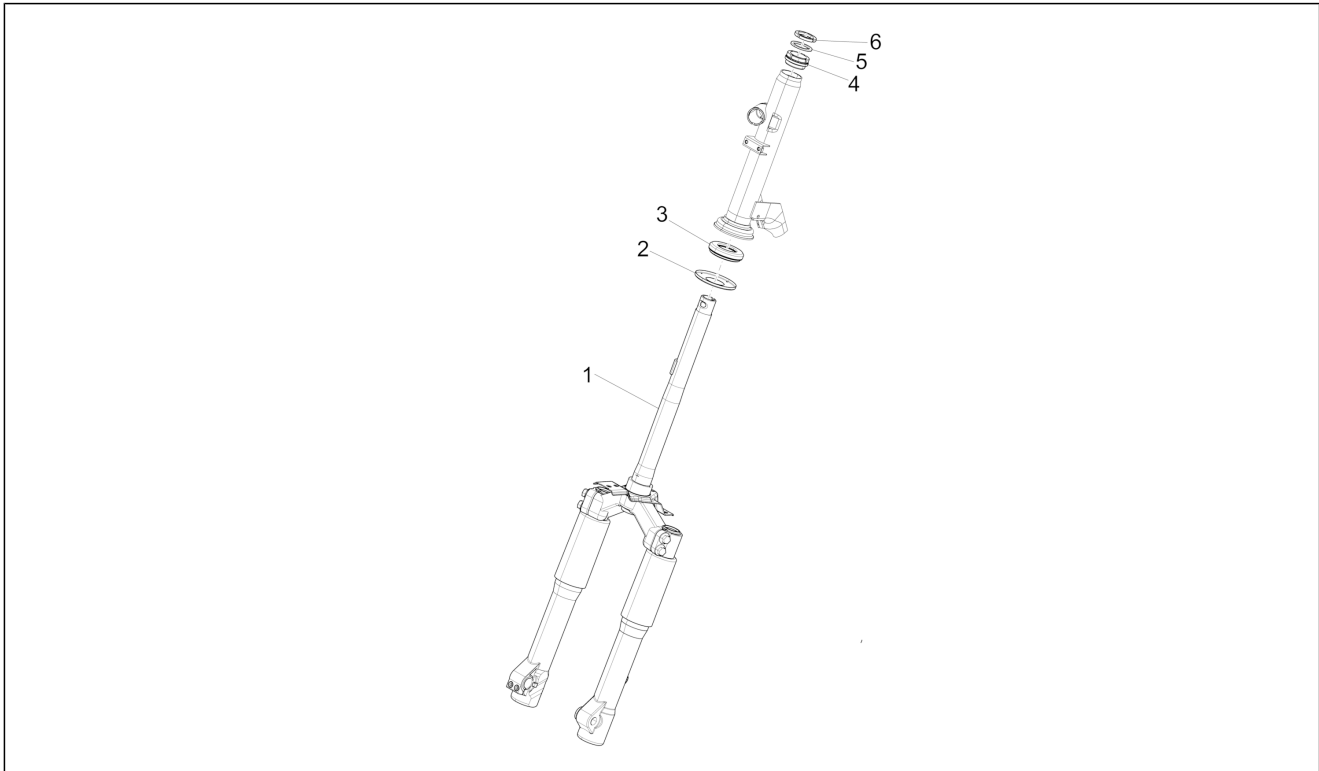

Group	Suspensions - Wheels
Code	04.02
Description	Fork/steering tube - Steering bearing unit
Service	1

Pos.	Code	Description	Qty	Variants
1	58578R	Front fork assembly	1	
2	667150	Cup	1	
3	650075	Lower steering bearing	1	
4	65069345	Upper thrust ring	1	
5	0037514	Washer of the steering	1	
6	0111094	Steering tube ring nut	1