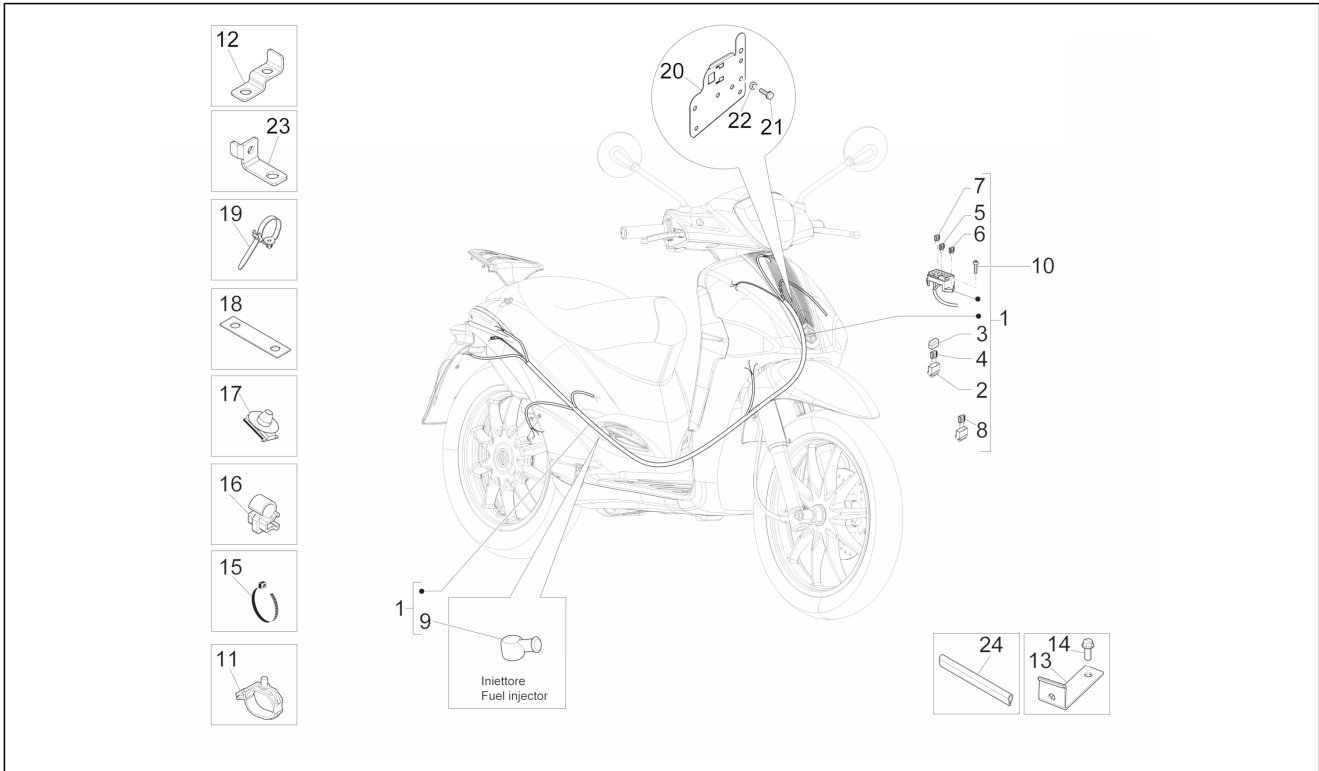

<b>Group</b>	Electrical system
<b>Code</b>	06.08
<b>Description</b>	Main cable harness
<b>Service</b>	1

Pos.	Code	Description	Qty	Variants
24	583282	Guard	1	