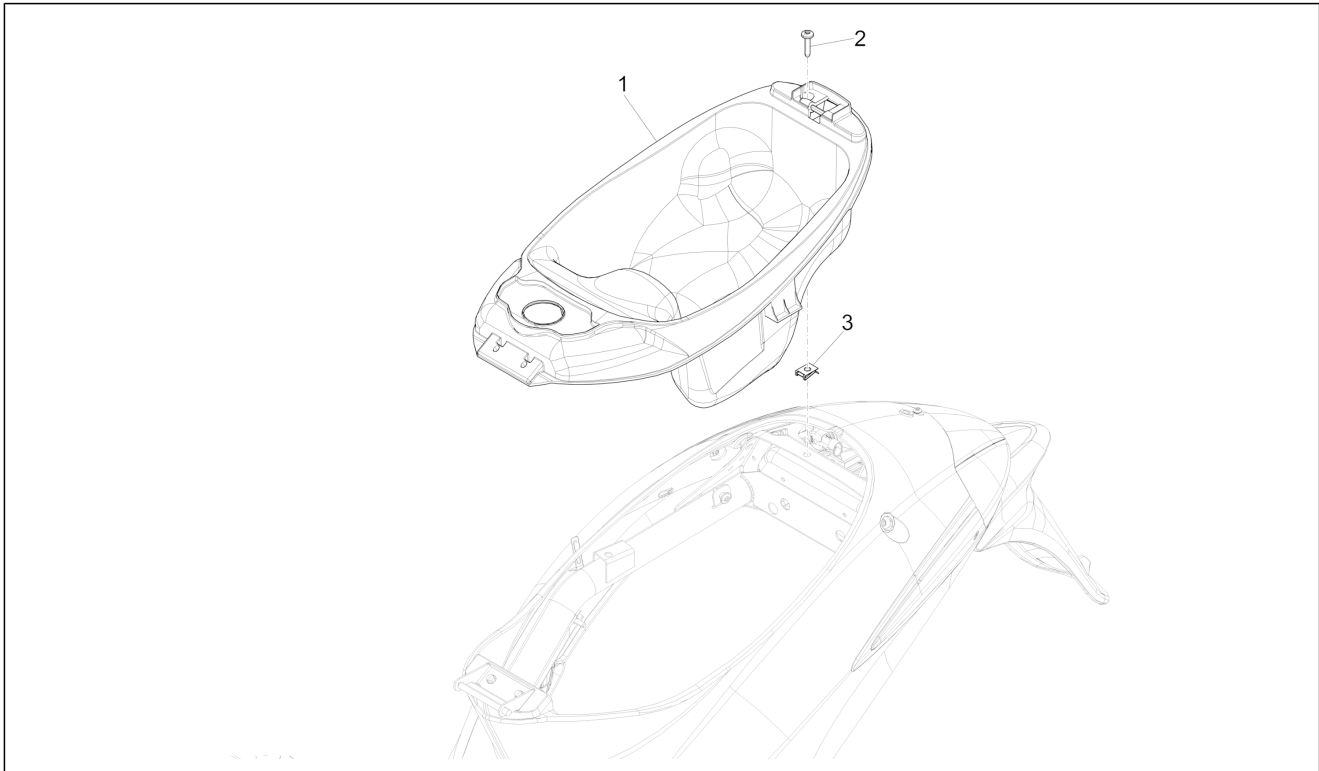

<b>Group</b>	Frame - Plastic parts - Coachwork
<b>Code</b>	02.34
<b>Description</b>	Helmet huosing - Undersaddle
<b>Service</b>	1

Pos.	Code	Description	Qty	Variants
1	672027	Helmet holder assembly	1	
2	CM179303	Metric screw M6x30	1	
3	254485	Spring plate M6	1	