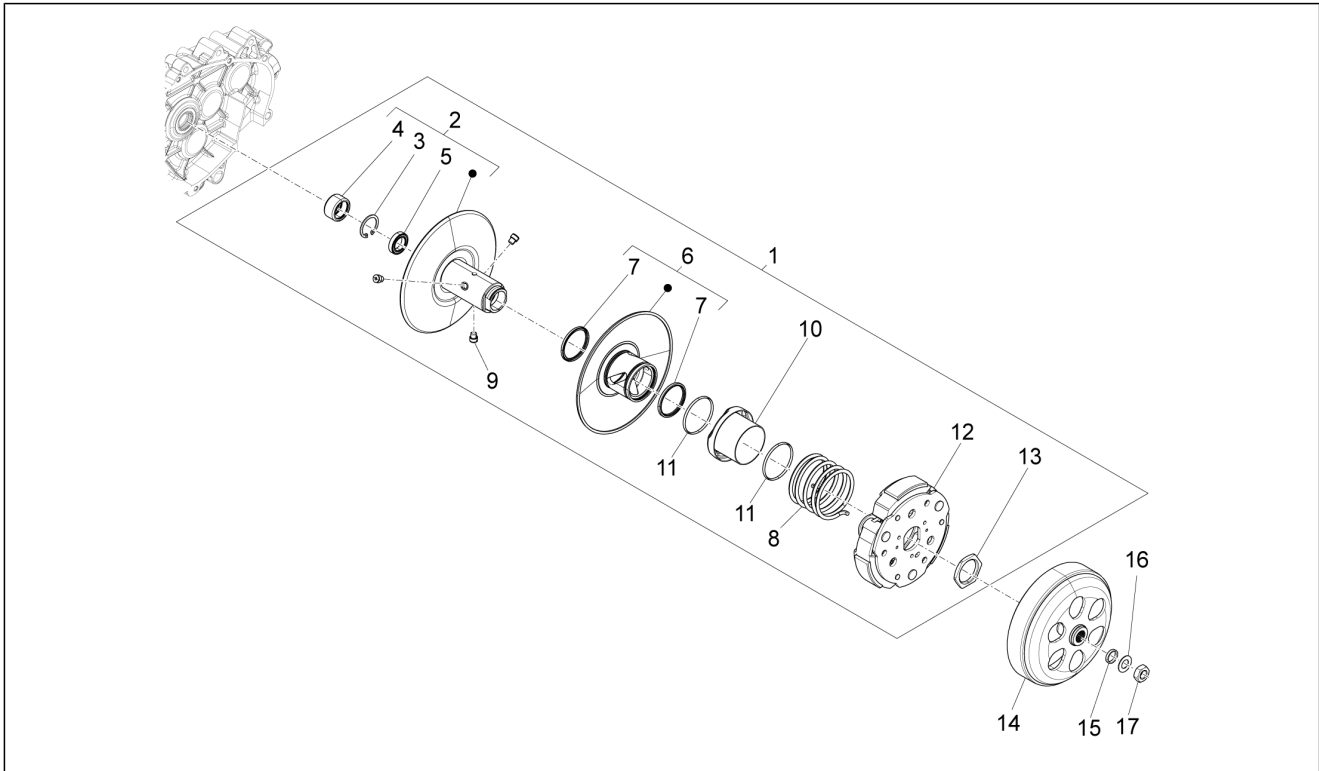

Group	Engine
Code	01.14
Description	Driven pulley
Service	1

Pos.	Code	Description	Qty	Variants
1	1A000802	Driven pulley complete with clutch	1	
1	1A002526	Driven pulley complete with clutch	1	
1	B016907	Driven pulley complete with clutch	1	
2	1A000803	Complete fixed driven half-pulley	1	
2	B018252	Complete fixed driven half-pulley	1	
2	B019156	Complete fixed driven half-pulley	1	
3	006624	Ring	1	
4	B018426	Roller cage 20x26x14	1	
5	B018251	Radial ball bearing	1	
6	B018461	Adjustable pulley, half	1	
6	B019313	Adjustable pulley, half	1	
7	B016919	Gasket ring	2	
8	B016923	Variator spring	1	
8	B019193	Variator spring	1	
9	B016921	Clutch bush pin	3	
10	B016922	Pulley side cap	1	
10	B019184	Pulley side cap	1	
11	B016920	O-Ring seal ring	2	
12	1A002527	Complete centrifugal clutch assembly	1	
12	B016913	Complete centrifugal clutch assembly	1	
13	289955	Ring nut	1	
14	B016908	Clutch drum	1	
15	B017653	Spacer	1	
16	B016005	Flat washer 22x12,1x1	1	
17	B016992	Nut	1