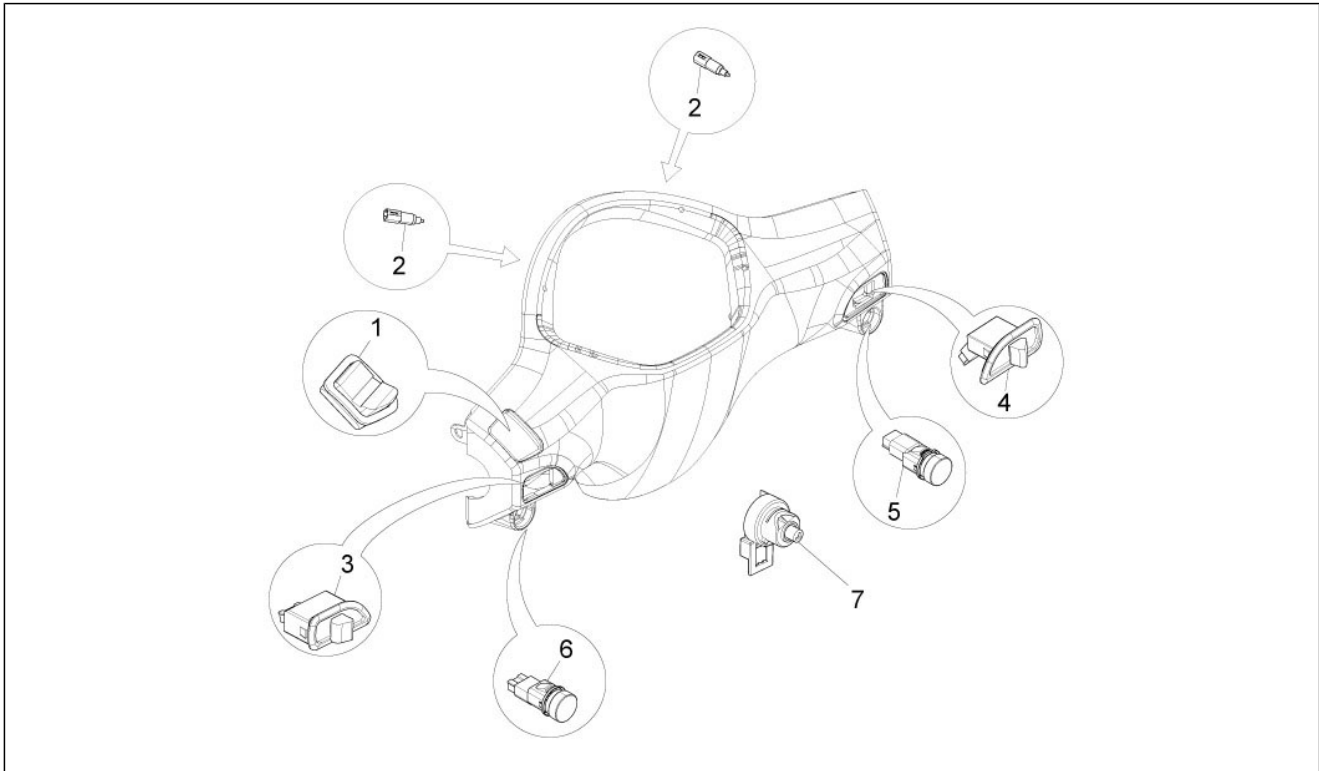

Group	Electrical system
Code	06.01
Description	Selectors - Switches - Buttons
Service	1

Pos.	Code	Description	Qty	Variants
1	642670	Headlight selector	1	
1	781320	Headlight selector	1	
2	641385	stop Button	2	
3	642679	Turn indicator switch	1	
4	642365	Light switch	1	
5	58057R	Start pushbutton	1	
6	638583	Horn button	1	
7	641776	Complete ignition switch	1