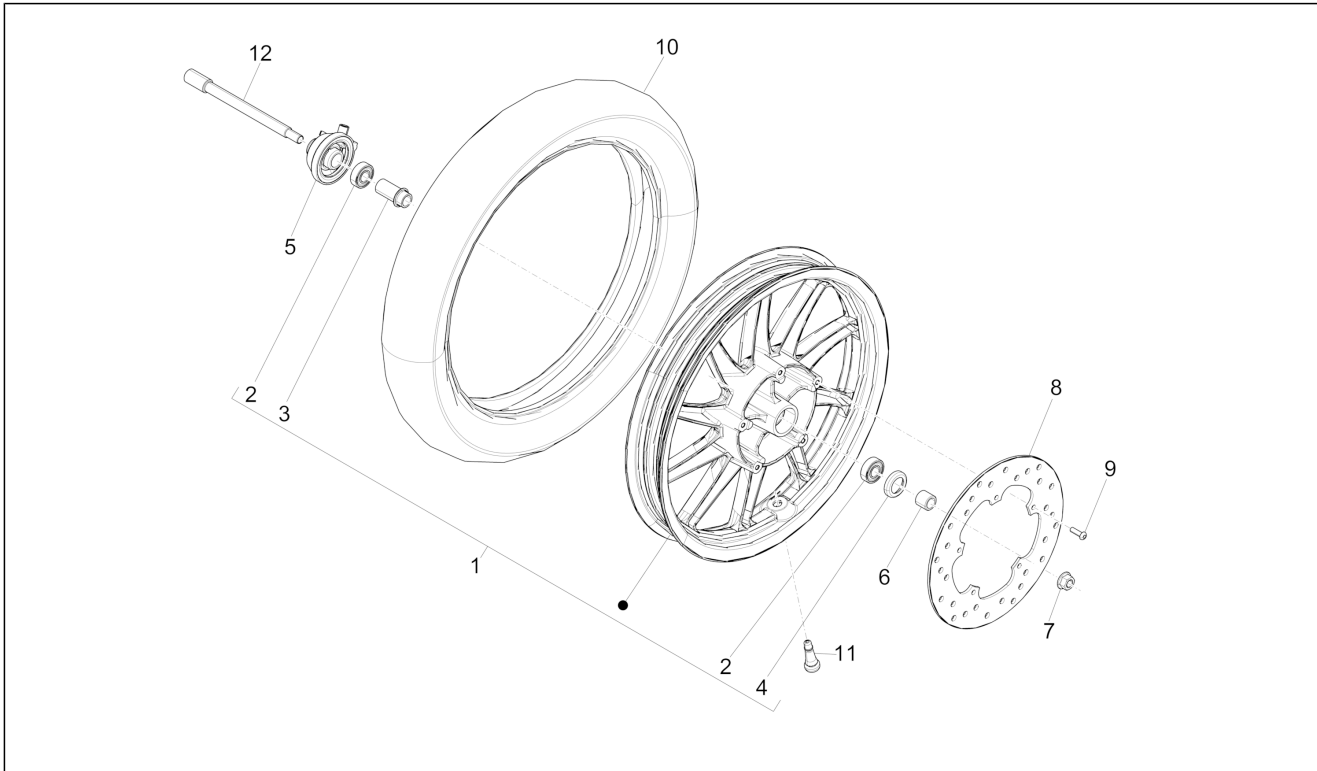

Group	Suspensions - Wheels
Code	04.11
Description	Front wheel
Service	1

Pos.	Code	Description	Qty	Variants
1	5A0002965	Ruota anteriore completa di cuscinetti	1	Version: Serie speciale "Italia" [SP] Vehicle colour: Grey[742/B] Version: "S" Version[S] Vehicle colour: Grey[742/B]
1	5A0003245	Front wheel complete with bearings	1	Vehicle colour: White[566] Vehicle colour: Marrone Vietnam[130/A] Vehicle colour: White[566] Vehicle colour: Red[894] Vehicle colour: BLACK[79/A] Vehicle colour: Blue[222/A]
1	6671775	Front wheel complete with bearings	1	Vehicle colour: Vehicle colour: Brown[124/A] Vehicle colour: Red[894] Vehicle colour: Blue[222/A] Vehicle colour: White[566]
1	7812695	Front wheel complete with bearings	1	Version: "S" Version[S] Vehicle colour: Levanzo blue[255/A] Version: "S" Version[S] Vehicle colour: Ponza yellow[964/A] Version: "S" Version[S] Vehicle colour: Grey[742/B] Version: "S" Version[S] Vehicle colour: Blue[222/A] Vehicle colour: Vehicle colour: Red[894] Vehicle colour: Brown[124/A] Vehicle colour: White[566] Vehicle colour: Grey[742/B] Version: Serie speciale "Italia" [SP]
2	649910	Bearing	2	
3	601868	Wheel internal spacer	1	
4	564475	Cup	1	
5	CM075504	Kilometre counter movement socket	1	
6	666975	Spacer	1