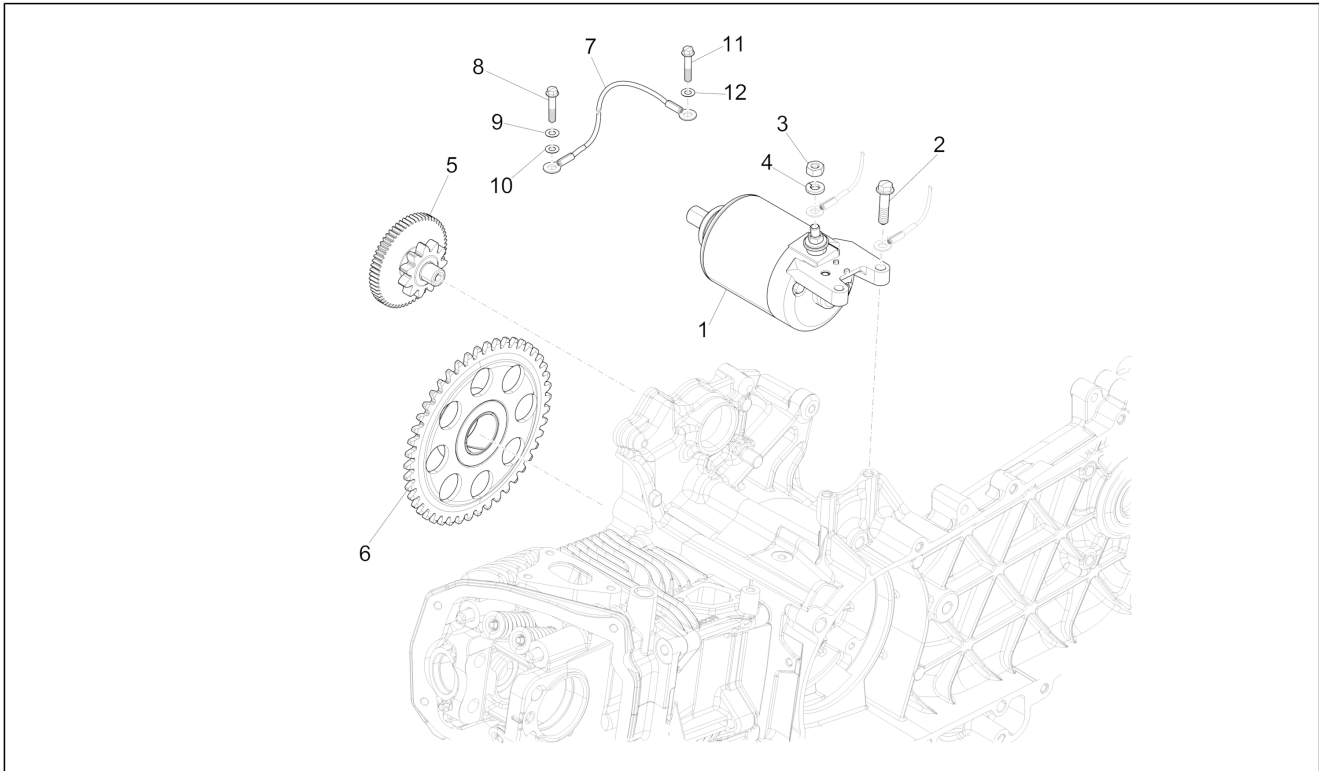

Group	Engine
Code	01.20
Description	Stater - Electric starter
Service	1

Pos.	Code	Description	Qty	Variants
1	58294R	Starter motor	1	
2	1A000350	Screw w/ flange M6x25	2	
2	B016774	Screw w/ flange M6x25	2	
3	020106	Nut M6	1	
4	016406	Spring washer 6,4x11,8x1	1	
5	880317	Electric starter gear	1	
6	B014165	Starter motor gear	1	
7	581310	Engine-frame ground wiring	1	
8	1A000315	Screw w/ flange M6x16	1	
9	016406	Spring washer 6,4x11,8x1	1	
10	003056	Flat washer 6,4x12x1	1	
11	969296	Screw w/ flange M6x10	1	
12	006976	Spring washer 12x6,4x0,5	1