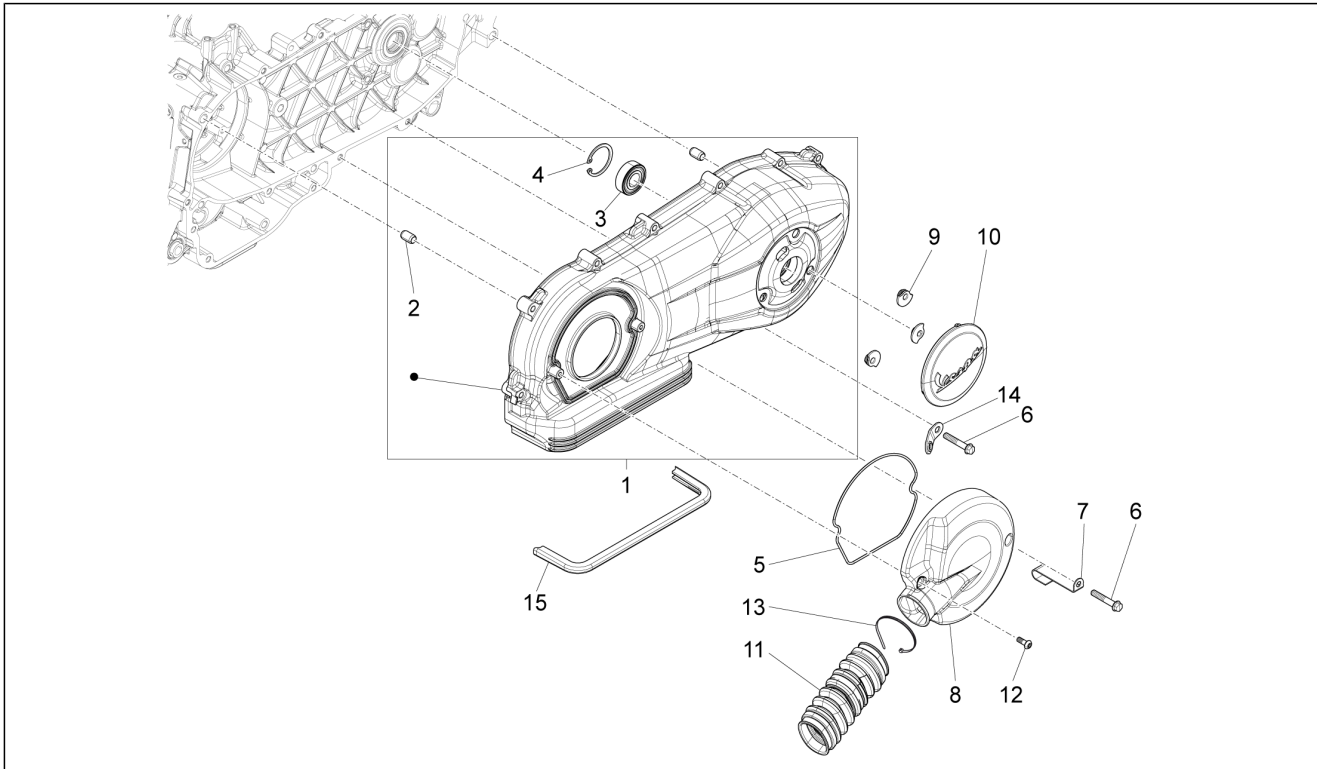

Group	Engine
Code	01.15
Description	Crankcase cover - Crankcase cooling
Service	1

Pos.	Code	Description	Qty	Variants
1	B0183175	Transmission cover cpl.	1	
2	B015956	Pin d.9,5 h=15	2	
3	83057R	Radial bearing 15x35x11	1	
4	006635	Snap ring	1	
5	1A000874	Guarnizione coperchio raffreddamento	1	
6	1A000348	screw M6x35	9	
6	B015965	Hex screw M6x35	10	
7	668643	Hose clamp	1	
8	1A001147	Cooling Cover	1	
8	B016454	Cooling Cover	1	
9	871458	Retainer buffer	3	
10	CM166002	Transmission cover	1	
11	672258	Hose	1	
12	B016455	Hex socket screw M5x14	2	
13	709519	Hose clamp	1	
13	781328	Hose clamp	1	
14	844964	Hose clamp	1	
15	B015067	Cover gasket	1