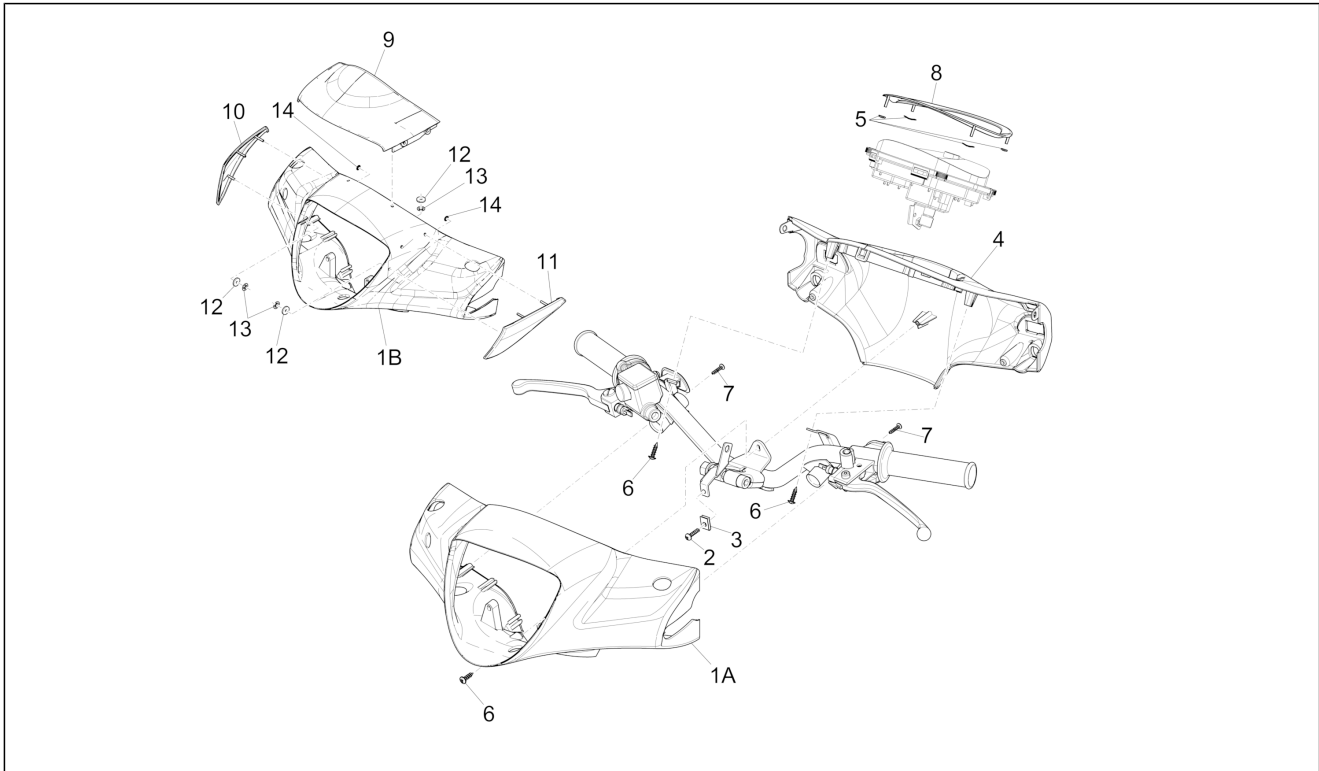

Group	Handlebars/Steering
Code	03.01
Description	Handlebars coverages
Service	1

Pos.	Code	Description	Qty	Variants
9	5A000201000ND	Upper windscreen	1	Version:"S" Italia 2014[SI] Vehicle colour:Grey[742/B]
10	5A000203	Windscreen DX	1	Version:"S" Italia 2014[SI]
11	5A000202	Windscreen SX	1	Version:"S" Italia 2014[SI]
12	5A000387	Spacer	6	Version:"S" Italia 2014[SI]
13	5A000388	Plate	6	Version:"S" Italia 2014[SI]
14	5A000389	Plate	2	Version:"S" Italia 2014[SI]
1A	5A000200	Front handlebar cover	1	
1A	5A000200000BT	Front handlebar cover	1	Vehicle colour:White[566] Vehicle colour:White[566]
1A	5A000200000DE	Front handlebar cover	1	Vehicle colour:Blue[222/A]
1A	5A000200000ME	Front handlebar cover	1	Vehicle colour:Marrone Vietnam[130/A]
1A	5A000200000ND	Front handlebar cover	1	Vehicle colour:BLACK[79/A]
1A	5A000200000R7	Front handlebar cover	1	Vehicle colour:Red[894]
1A	673307	Front handlebar cover	1	
1A	67330700AT	Front handlebar cover	1	Vehicle colour:Levanzo blue[255/A] Version:"S" Version[S]
1A	67330700AU	Front handlebar cover	1	Vehicle colour: Vehicle colour:
1A	67330700BT	Front handlebar cover	1	Vehicle colour:White[566] Vehicle colour:White[566]
1A	67330700DE	Front handlebar cover	1	Vehicle colour:Blue[222/A] Vehicle colour:Blue[222/A]
1A	67330700EZ	Front handlebar cover	1	Vehicle colour:Grey[742/B] Version:"S" Version[S] Vehicle colour:Grey[742/B] Version:Serie speciale "Italia"[SP]
1A	67330700L3	Front handlebar cover	1	Vehicle colour:Ponza yellow[964/A] Version:"S" Version[S]
1A	67330700MB	Front handlebar cover	1	Vehicle colour:Brown[124/A] Vehicle colour:Brown[124/A]