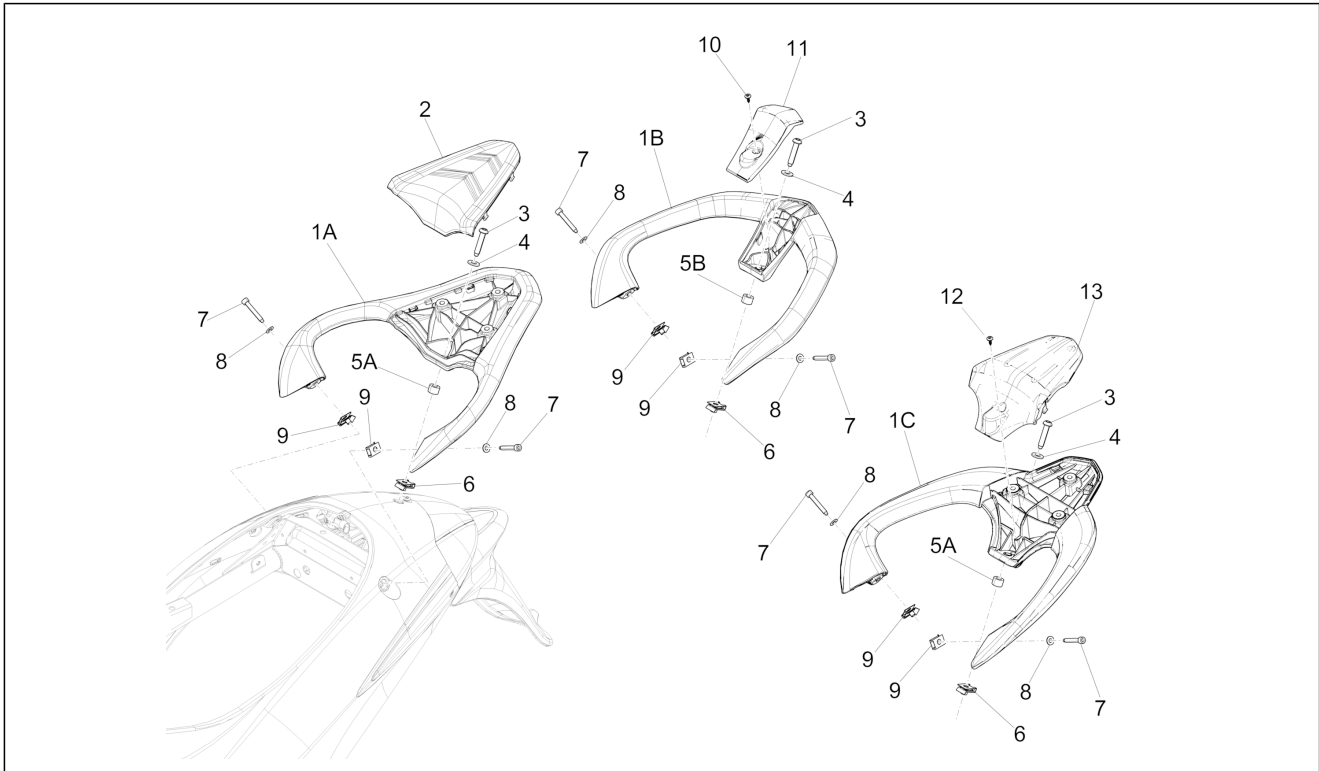

Group	Frame - Plastic parts - Coachwork
Code	02.44
Description	Rear luggage rack
Service	1

Pos.	Code	Description	Qty	Variants
2	655744000C	Luggage rack cover	1	Vehicle colour:Grey[742/B] Version:Serie speciale "Italia"[SP]
3	668030	Torx Screw	1	
4	003038	Flat washer 8,4x18x2	1	
6	575268	Spring plate M8	1	
7	574260	Hexagonal-head screw m6x40	2	
8	013777	Washer 6.4x13x1.5	2	
9	254485	Spring plate M6	2	
10	297498	Self tapping screw M3,5x13	1	
11	672271	Handle cover	1	Version:Serie speciale "Italia"[SP]
12	297498	Self tapping screw M3,5x13	1	
13	5A000206	Luggage rack cover	1	
1A	5A000197	Rear luggage rack	1	Version:"S" Italia 2014[SI]
1B	672262	Rear handle	1	
1B	781266	Rear handle	1	Version:"S" Version[S]
1C	5A000205	Luggage rack	1	
5A	1B000494	Spacer	1	
5B	656794	Spacer	1	Version:Serie speciale "Italia"[SP]