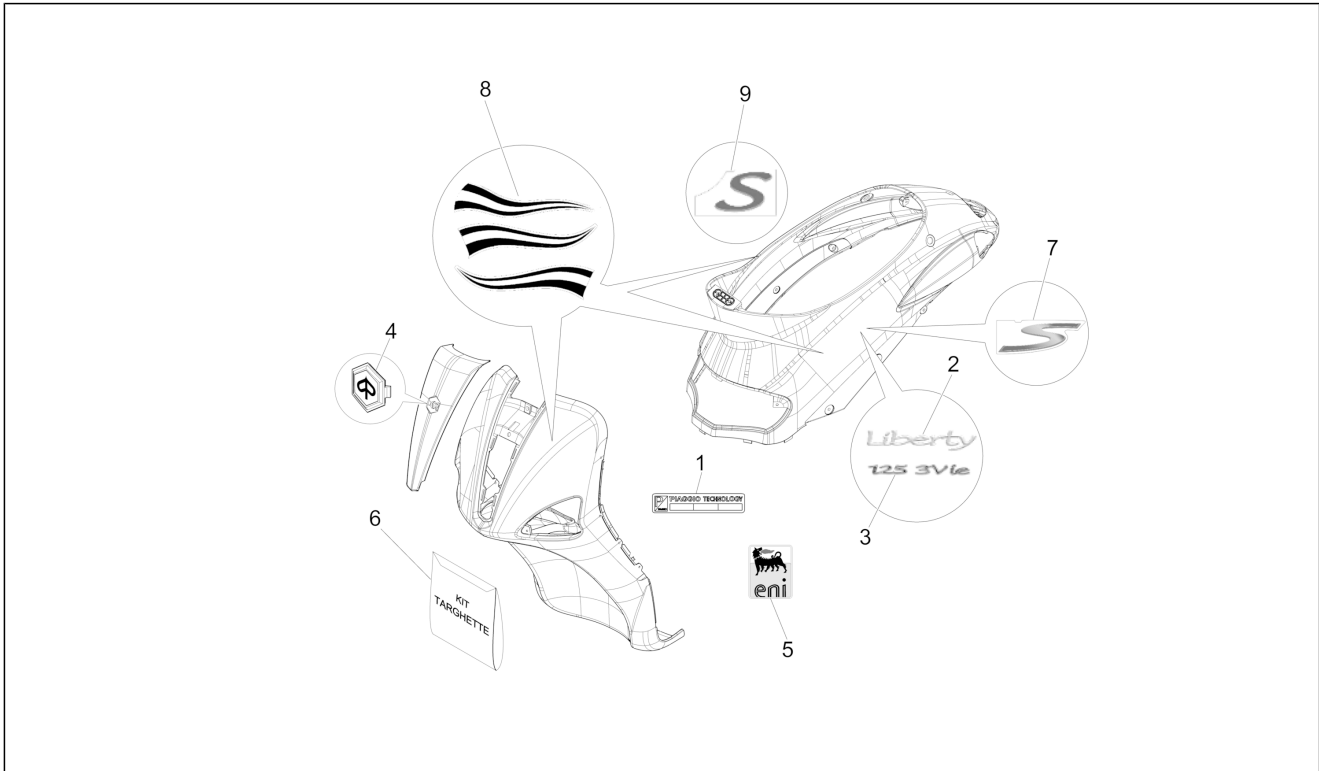

<b>Group</b>	Frame - Plastic parts - Coachwork
<b>Code</b>	02.38
<b>Description</b>	Plates - Emblems
<b>Service</b>	1

Pos.	Code	Description	Qty	Variants
1	672200	Name plate "Piaggio Technology"	1	
2	5A000311	"Liberty" name plate	2	Vehicle colour:Blue[222/A] Vehicle colour:White[566] Vehicle colour:Red[894] Vehicle colour:BLACK[79/A] Vehicle colour:White[566] Vehicle colour:Grey[742/B] Vehicle colour:Grey[742/B] Version:"S" Version[S]
2	656739	"Liberty" name plate	2	
3	1B000052	Name plate 125 3V ie	2	
3	5A000309	Name plate 125 3V ie	2	Vehicle colour:Blue[222/A] Vehicle colour:White[566] Vehicle colour:Red[894] Vehicle colour:BLACK[79/A] Vehicle colour:Grey[742/B] Version:"S" Version[S]
4	624554	Piaggio shield	1	
5	895839	""Eni"" label"	1	
6	5A000321	Trimmings kit	1	Version:"S" Version[S]
7	673337	""S"" label"	2	Version:"S" Version[S], Serie speciale "Italia"[SP]
8	5A000194	Three color sticker	1	Version:Serie speciale "Italia"[SP]
9	1B000238	""S"" label"	1	Version:"S" Italia 2014[SI]