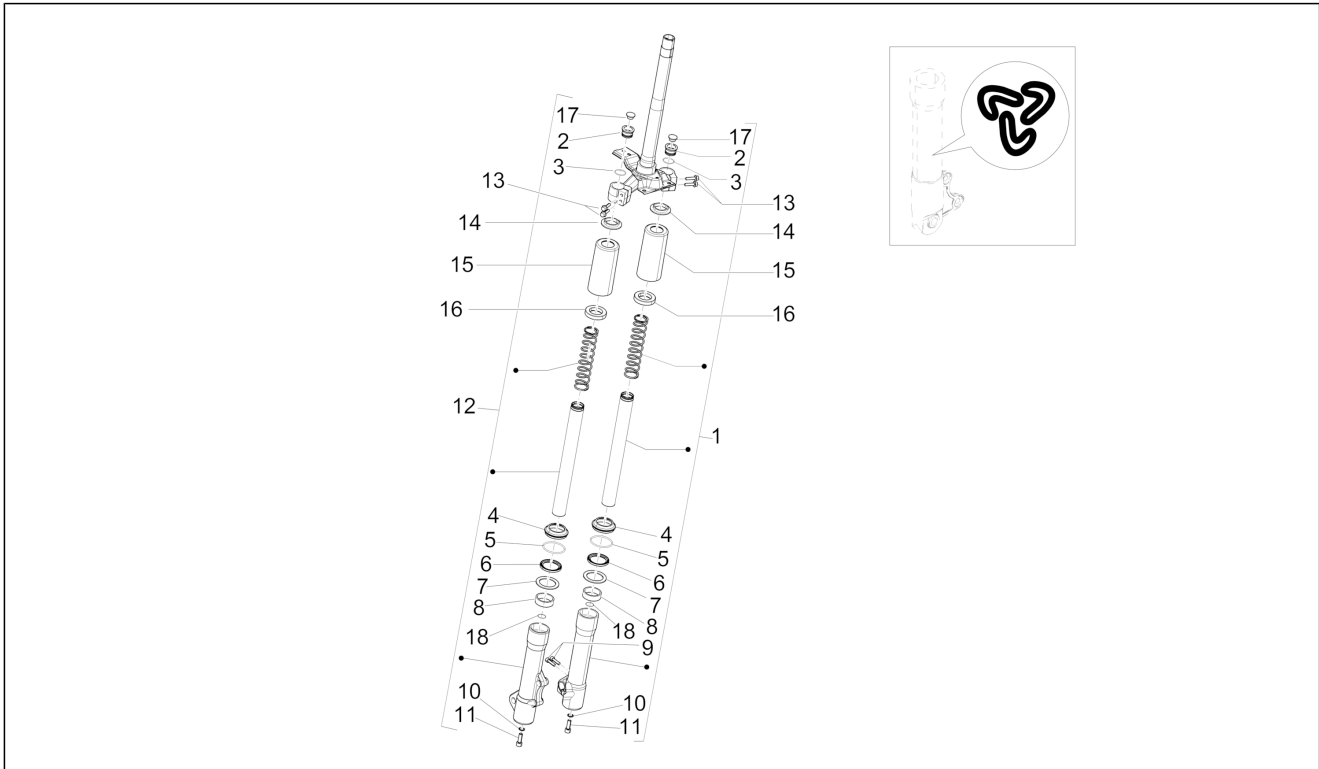

Group	Suspensions - Wheels
Code	04.03
Description	Fork's components (Kayaba)
Service	1

Pos.	Code	Description	Qty	Variants
1	668985	R.H. sleeve assy	1	
2	668982	Plug	2	
3	650573	O-ring	2	
4	668977	Dust cover	2	
5	668976	Snap ring	2	
6	668975	Oil seal	2	
7	668974	Washer	2	
8	668970	Bushing	2	
9	668984	Special cap screw	2	
10	668941	Washer	2	
11	650433	screw Wuxi top	2	
12	668986	L.H. sleeve assy	1	
13	668495	screw	4	
14	668981	Spacer	2	
15	668980	Sleeve	2	
16	668979	Pad	2	
17	668956	Cover	2	
18	668945	Oil seal	2