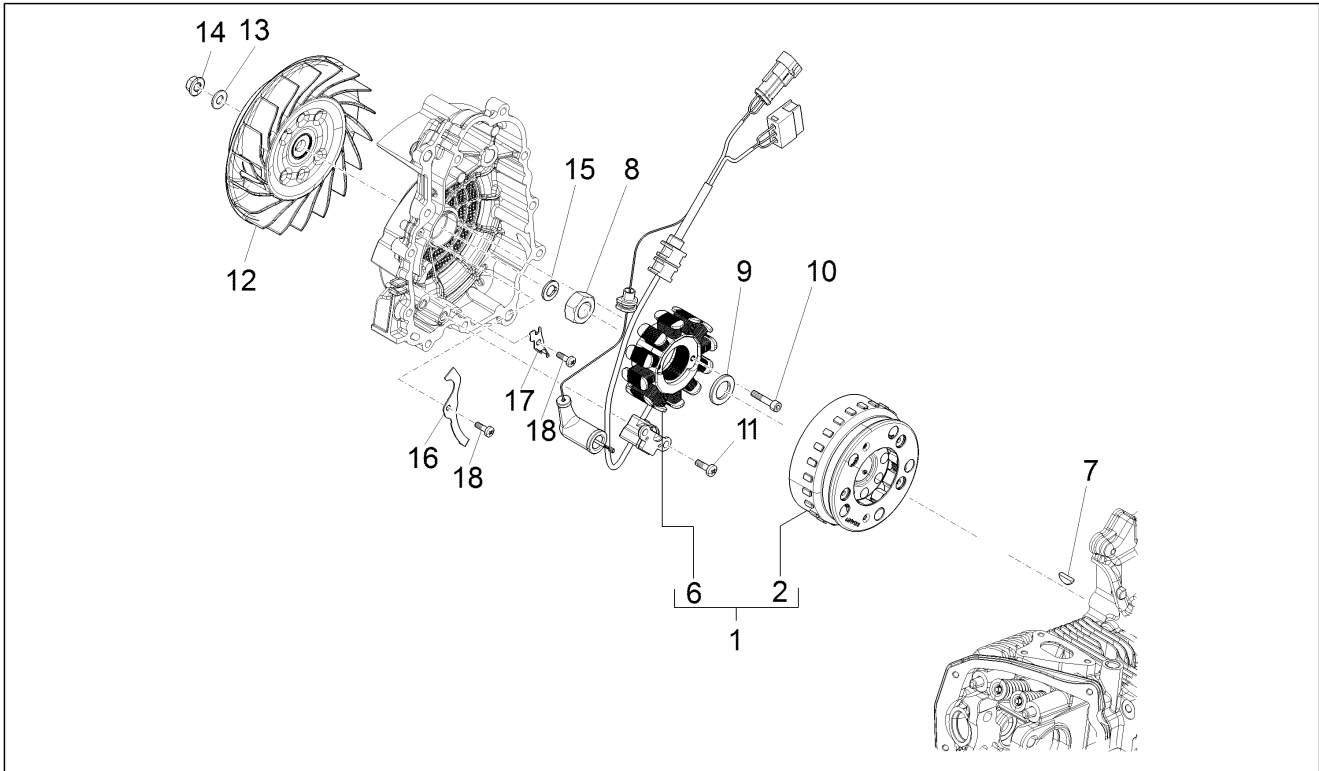

Group	Engine
Code	01.21
Description	Flywheel magneto
Service	1

Pos.	Code	Description	Qty	Variants
1	680207	Complete magneto flywheel	1	
1	B018107	Complete magneto flywheel	1	
2	B018108	Complete freewheel rotor	1	
6	680205	Stator	1	
6	B016543	Stator	1	
7	B015997	Transmission key	1	
8	B015996	Nut M16x1,25	1	
9	B018464	Belleville spring	1	
10	B015981	Hex socket screw M5x25	2	
11	1A000321	TCIC Screw M5x16	2	
12	1A001021	Fan	1	
12	B017647	Fan	1	
13	003058	Plain washer 15x8,4x1,5	1	
14	B015986	Flanged nut M8x1,25	1	
15	B015807	Flat washer	1	
16	B018105	Housing sheet	1	
17	B018106	Housing sheet	1	
18	B015998	TCIC Screw M5x10	2