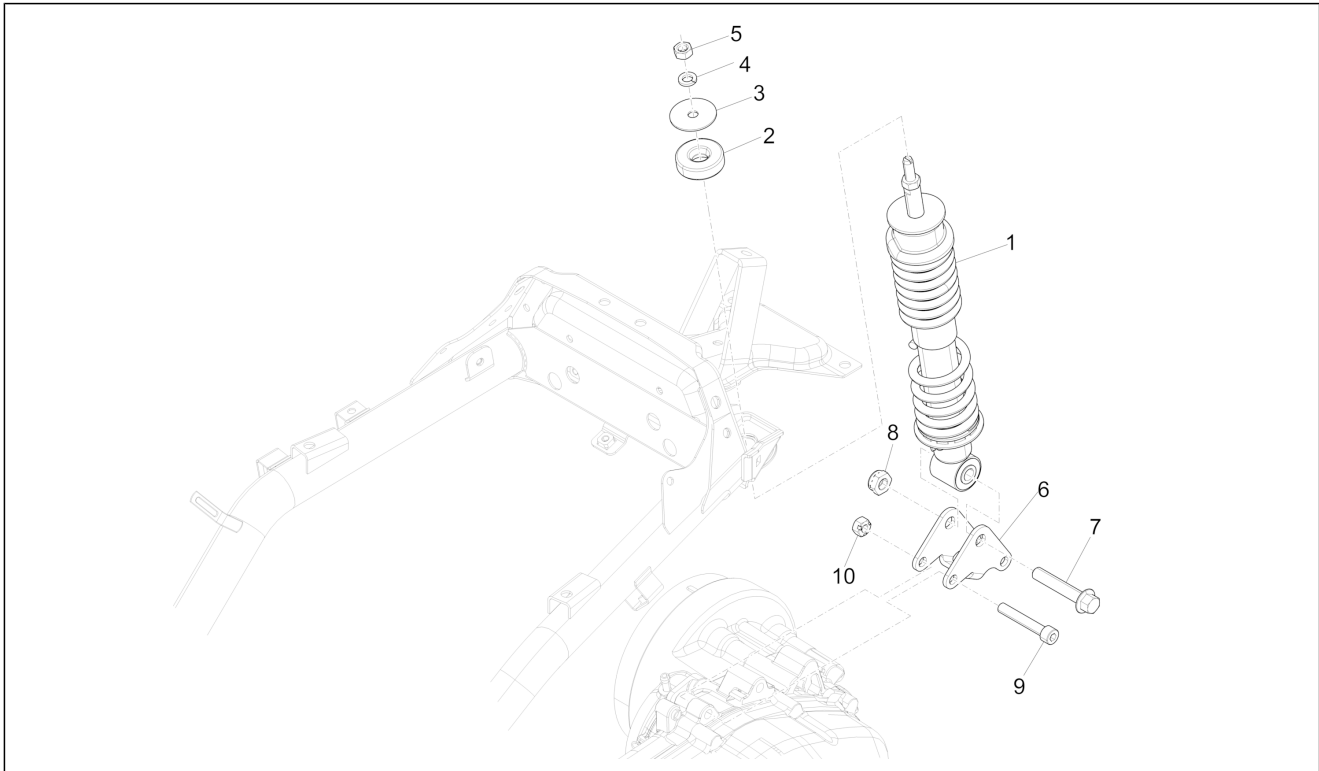

Group	Suspensions - Wheels
Code	04.10
Description	Rear suspension - Shock absorber/s
Service	1

Pos.	Code	Description	Qty	Variants
1	666270	Complete rear shock absorber	1	
1	781263	Complete rear shock absorber	1	Version:"S" Version[S], "S" Italia 2014[SI], Serie speciale "Italia"[SP]
2	178150	Upper buffer	1	
3	267038	Flat washer	1	
4	016408	Spring washer 13,75x8,15x4,5	1	
5	021108	Nut M8	1	
6	669323	Rear shock absorber fixing bracket	1	
7	268158	Screw w/ flange M10	1	
8	002440	Self locking nut M10	1	
9	844483	Hex socket screw M8x50	2	
10	272176	Nut	2