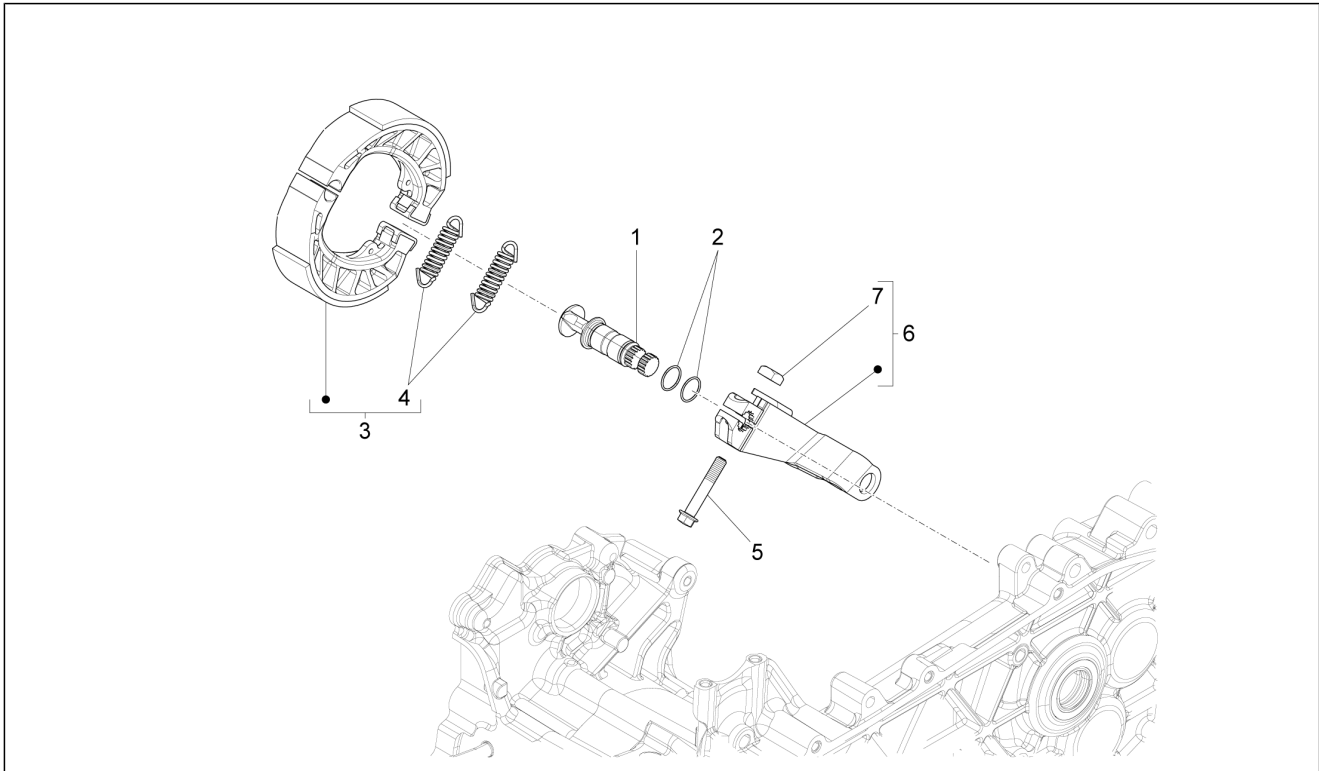

Group	Engine
Code	01.35
Description	Rear brake - Brake jaw
Service	1

Pos.	Code	Description	Qty	Variants
1	B017604	Brake lever shaft	1	
2	B016477	O-Ring seal ring	2	
3	56294R	Pair of brake shoes	1	
4	647384	Brake shoes return spring	2	
5	1A000348	screw M6x35	1	
5	B015965	Hex screw M6x35	1	
6	B016731	Brake lever	1	
7	828862	Square nut	1