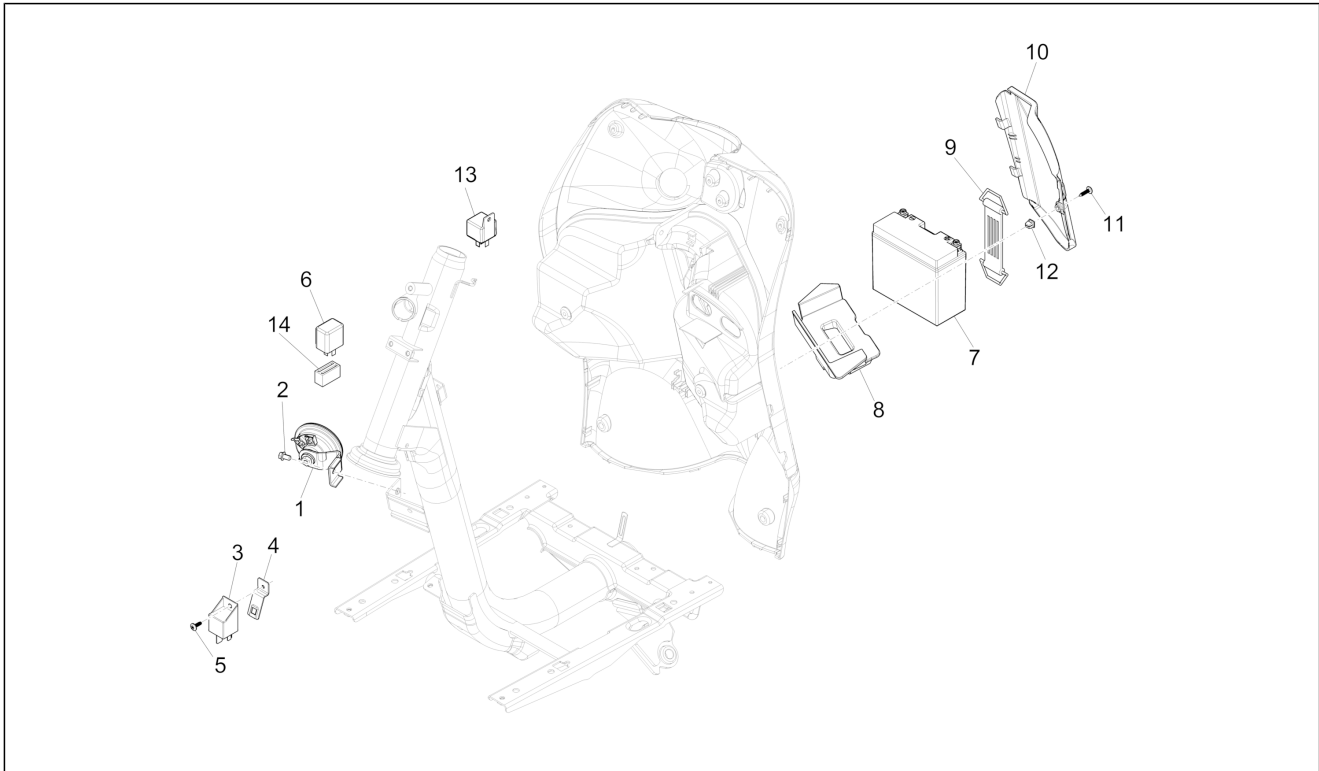

Group	Electrical system
Code	06.05
Description	Remote control switches - Battery - Horn
Service	1

Pos.	Code	Description	Qty	Variants
1	642625	Horn 12v cc	1	
2	969296	Screw w/ flange M6x10	1	
3	58115R	Starter relay 12V-80A	1	
4	642336	RELAY BRACKET	1	
5	259349	Screw M4,2x13	1	
6	638755	Turn indicator control	1	
7	584662	Battery (Yuasa) 12V-6Ah	1	
8	672036	Battery holder	1	
9	576555	Belt	1	
10	672038000C	Battery flap	1	
11	CM178604	Self tapping screw	1	
12	199190	Expansion plug	1	
13	642065	Rem. control switch 12V-30A	2	
14	642317	Device bracket	1