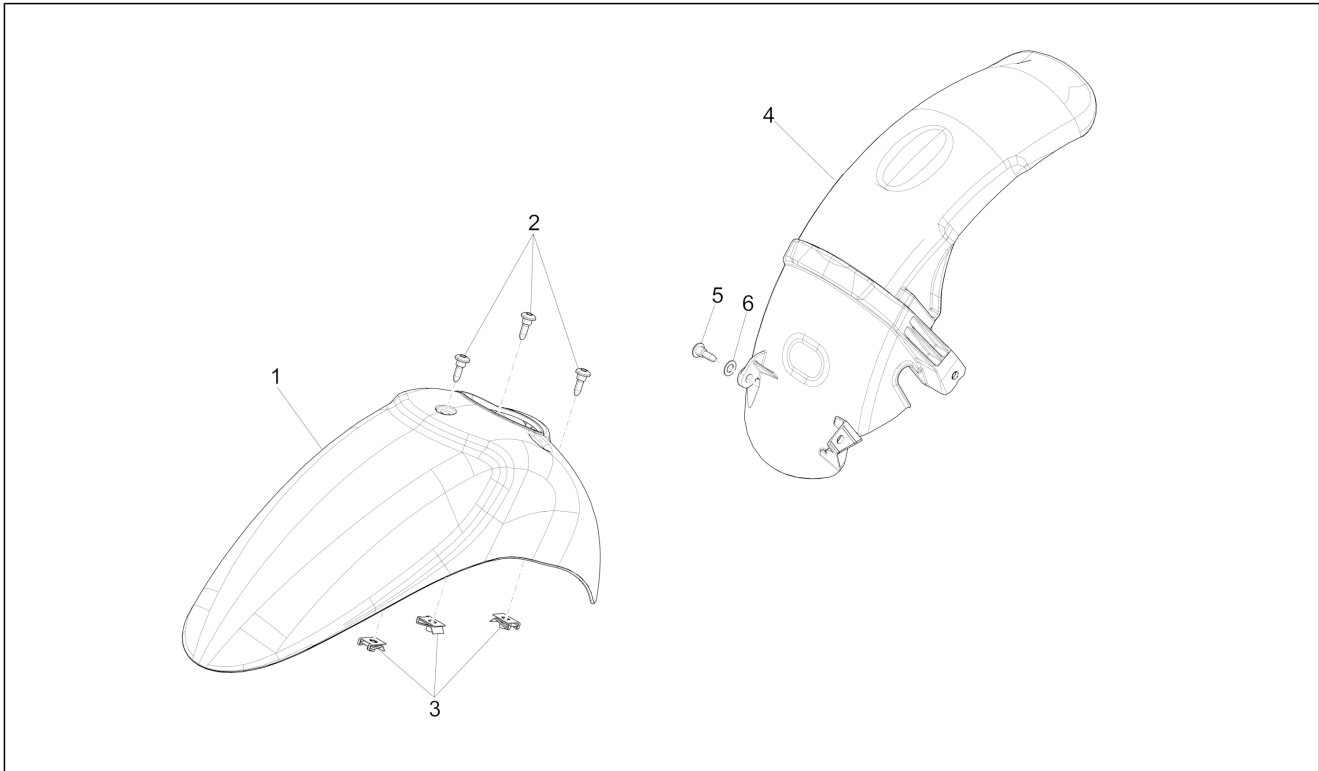

Group	Frame - Plastic parts - Coachwork
Code	02.33
Description	Wheel huosing - Mudguard
Service	1

Pos.	Code	Description	Qty	Variants
4	674715	Rear mudguard	1	
5	CM179201	Metric screw M6x22	1	
6	709047	Spring washer	1