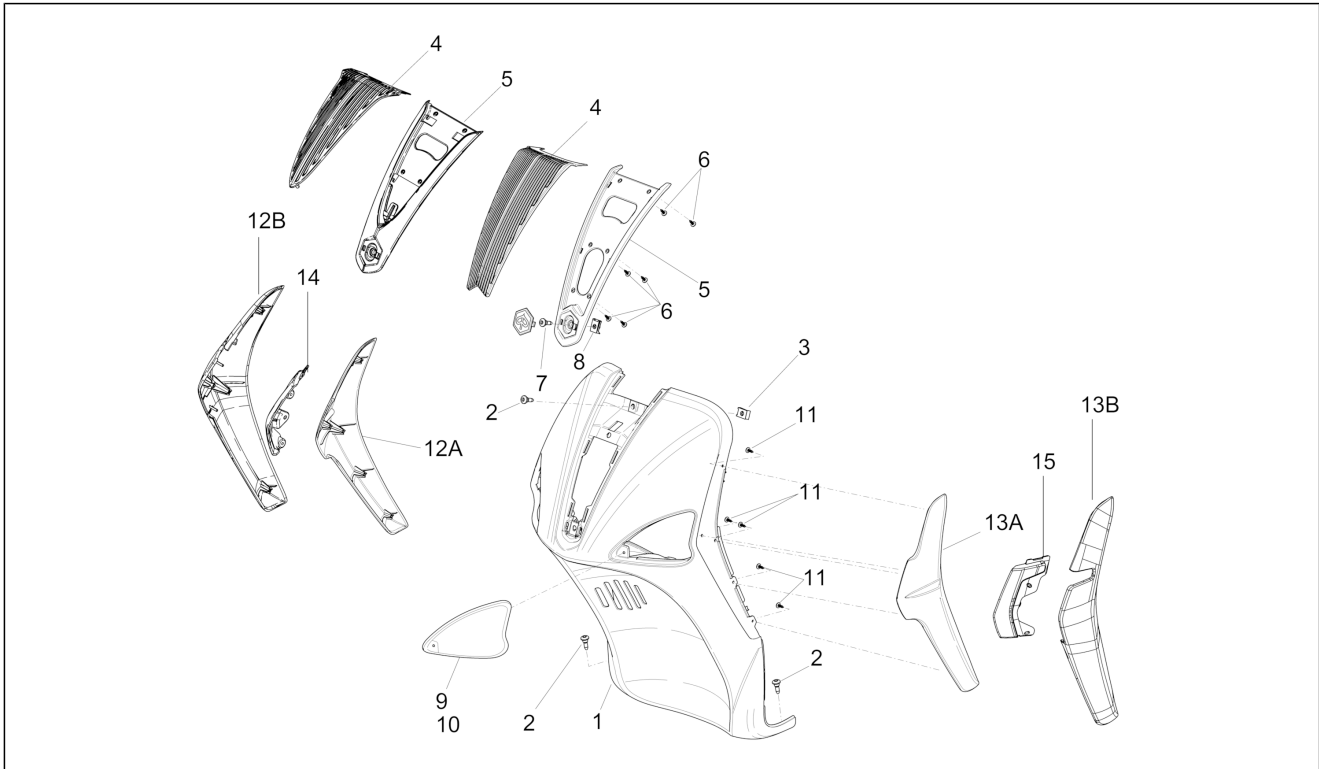

Group	Frame - Plastic parts - Coachwork
Code	02.26
Description	Front shield
Service	1

Pos.	Code	Description	Qty	Variants
				Vehicle colour:Blue[222/A] Vehicle colour:White[566] Vehicle colour:Grey[742/B] Version:Serie speciale "Italia"[SP]
12B	5A0002110000C	Right front deflector	1	Vehicle colour:Grey[742/B] Version:"S" Version[S] Vehicle colour:White[566] Vehicle colour:Red[894] Vehicle colour:BLACK[79/A] Vehicle colour:Blue[222/A] Vehicle colour:Marrone Vietnam[130/A] Vehicle colour:Grey[742/B] Vehicle colour:White[566]
13A	655746000C	Left front deflector	1	Vehicle colour: Vehicle colour:White[566] Vehicle colour:Blue[222/A] Vehicle colour:Brown[124/A] Vehicle colour:Red[894] Vehicle colour:Ponza yellow[964/A] Version:"S" Version[S] Vehicle colour:Grey[742/B] Version:"S" Version[S] Vehicle colour:Levanzo blue[255/A] Version:"S" Version[S] Vehicle colour:Brown[124/A] Vehicle colour:Red[894] Vehicle colour: Vehicle colour:Blue[222/A] Vehicle colour:White[566] Vehicle colour:Grey[742/B] Version:Serie speciale "Italia"[SP]
13B	5A0002100000C	Left front deflector	1	Vehicle colour:Blue[222/A] Vehicle colour:White[566] Vehicle colour:Red[894] Vehicle colour:BLACK[79/A] Vehicle colour:Marrone Vietnam[130/A] Vehicle colour:Grey[742/B]