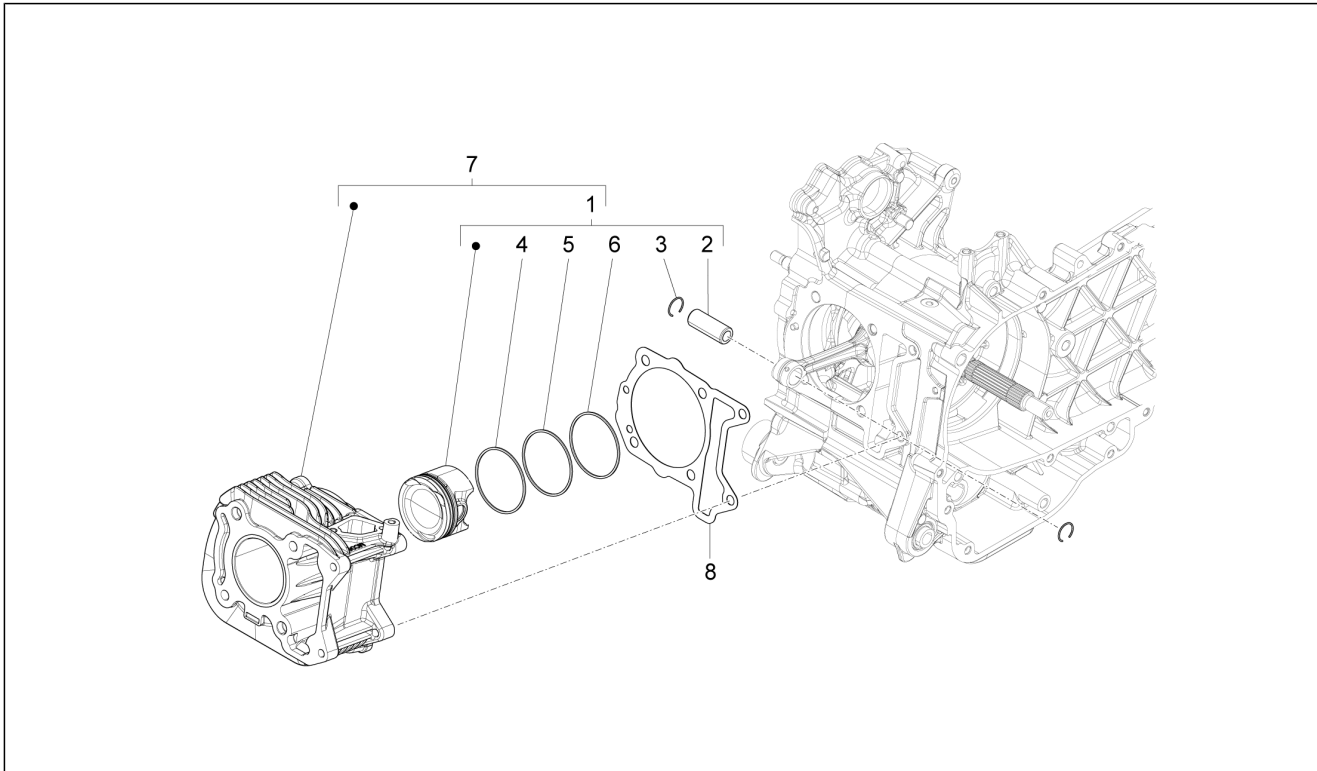

Group	Engine
Code	01.07
Description	Cylinder-piston-wrist pin unit
Service	1

Pos.	Code	Description	Qty	Variants
1	B0189540001	Complete piston assembly	1	
1	B0189540002	Complete piston assembly	1	
1	B0189540003	Complete piston assembly	1	
1	B0189540004	Complete piston assembly	1	
2	B017148	Piston pin	1	
3	B015602	Circlip	2	
4	B017544	Compression ring 1° cava	1	
5	B017545	Compression ring 2° cava	1	
6	B017546	Oil scraper ring 3° cava	1	
7	1A0009035	Cylinder - piston - pin - parts- rings assembly	1	
7	B018953	Cylinder - piston - pin - parts- rings assembly	1	
8	B015441	Crankcase/cylinder gasket 0,4 mm	1	
8	B015442	Crankcase/cylinder gasket 0,6 mm	1	
8	B015443	Crankcase/cylinder gasket 0,8 mm	1