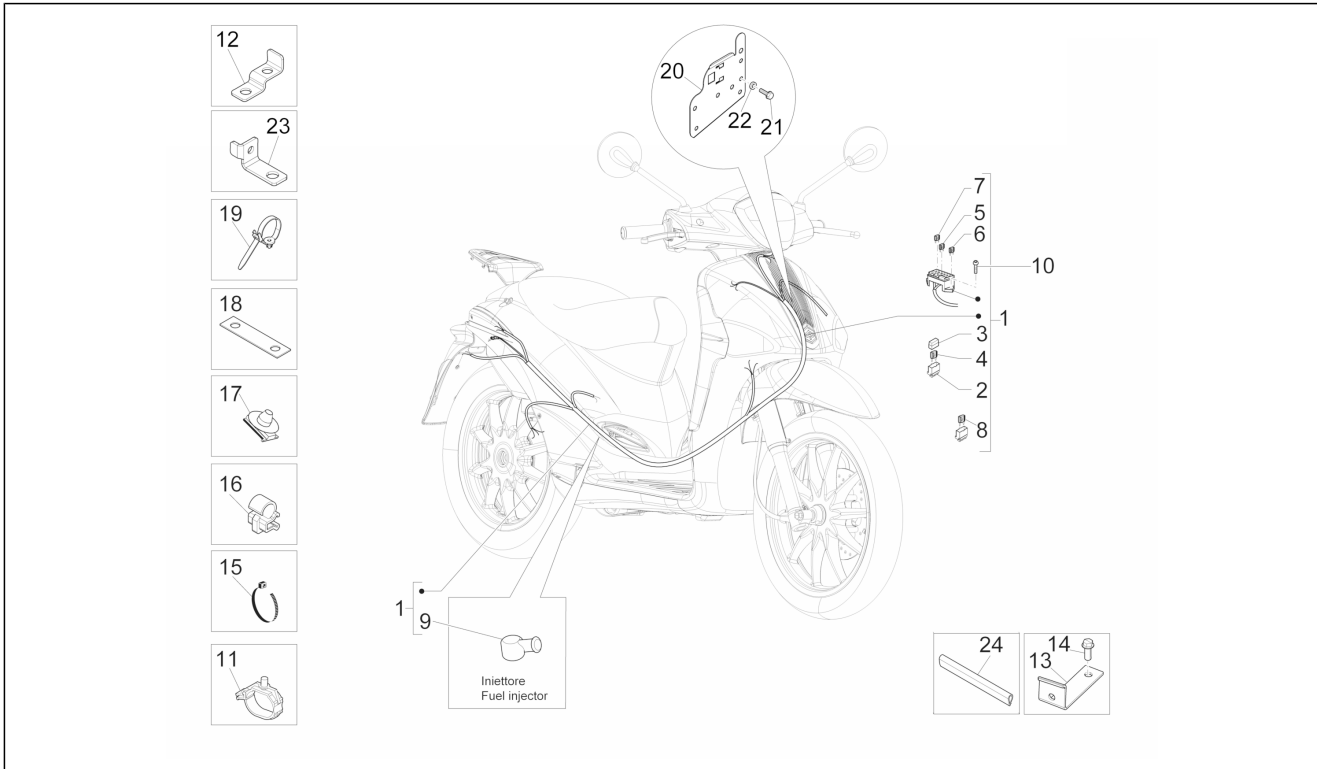

Group	Electrical system
Code	06.08
Description	Main cable harness
Service	1

Pos.	Code	Description	Qty	Variants
1	1D000079	Cable harness	1	
1	1D000465	Cable harness	1	Version:"S" Version[S], "S" Italia 2014[SI], Serie speciale "Italia"[SP], Serie speciale "Italia" 2014[SPI]
2	580653	Fuse holder	2	
2	642405	Fuse holder	1	
3	581061	Cap	1	
4	580561	Fuse 20A	2	
5	252945	Fuse 7,5A	6	
6	293256	Reed fuse 5a	1	
7	292507	Fusibile lamellare 10A	2	
8	290860	Fuse 15A	1	
9	583971	Cap	2	
10	018631	screw M6x16	2	
11	CM006905	Non return spring L=12	2	
11	CM006908	Non return spring L=23	2	
12	680036	Support clamp	1	
13	1D000010	Cable support bracket	2	
14	B016777	Screw w/ flange M6x16	1	
15	145298	Lock-strap L=180mm	7	
16	CM013202	Pipes/cables retainer spring	1	
17	584520	Connector spring	1	
17	641769	Spring for connector	2	
18	642335	Bracket	1	
19	298729	Hose clamp	1	
20	642978	Bracket with U.P.	1	
21	018631	screw M6x16	2	
22	016406	Spring washer 6,4x11,8x1	1	
23	642334	Bracket	1