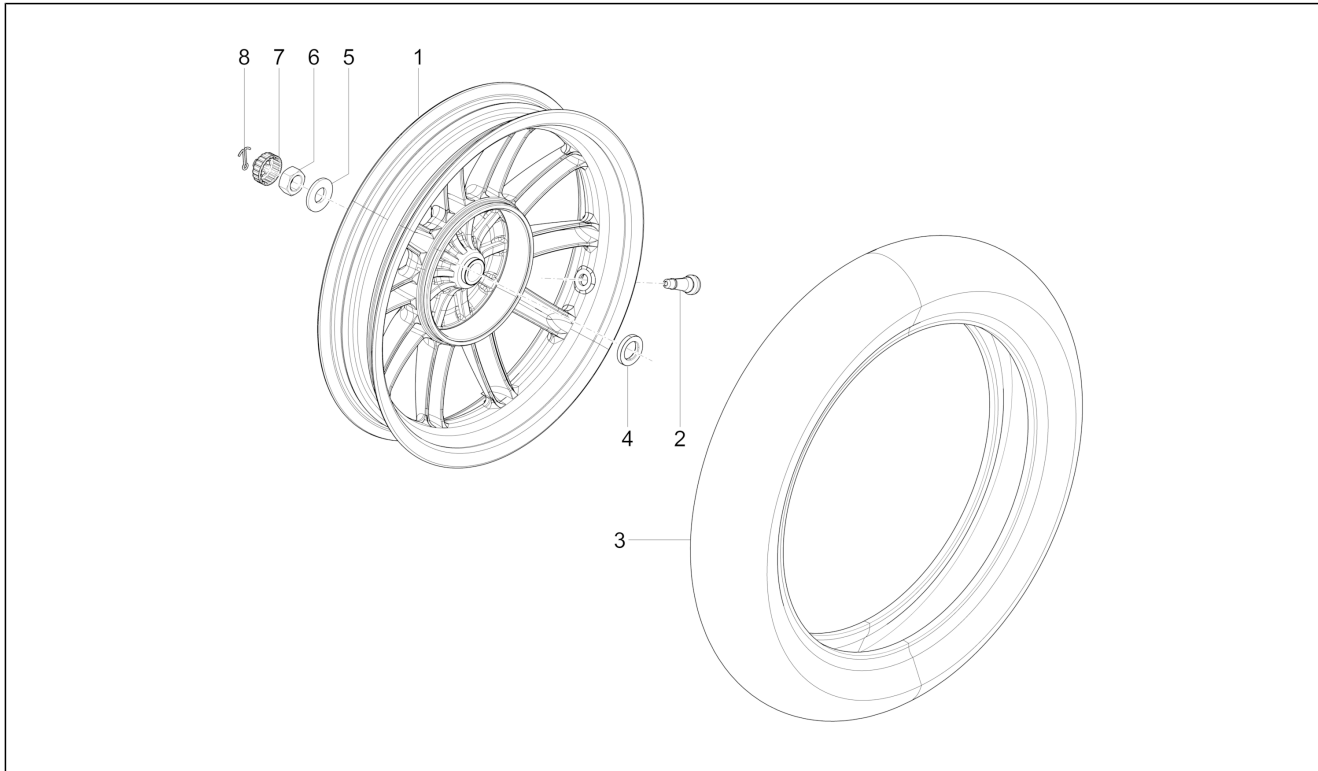

Group	Suspensions - Wheels
Code	04.12
Description	Rear wheel
Service	1

Pos.	Code	Description	Qty	Variants
1	1C000656	Rear wheel 14"X2,50"	1	Version: Serie speciale "Italia" 2014[SPI]
1	58534R	Rear wheel 14"X2,50"	1	Version: "S" Italia 2014[SI]
1	5A000299	Rear wheel 14"X2,50"	1	Version: "S" Version[S]
1	781260	Rear wheel 14"X2,50"	1	Version: "S" Version[S]
2	270991	Tubeless tyre valve	1	
3	666207	Rear tyre 100/80-14" Cheng Shin/Max	1	
3	666947	Rear tyre 100/80-14" Vee Rubber	1	
4	601205	Spacer	1	
5	194423	Nut hold cap	1	
6	563728	Nut M16x13	1	
7	674425	Flat washer	1	
8	012789	Split pin	1