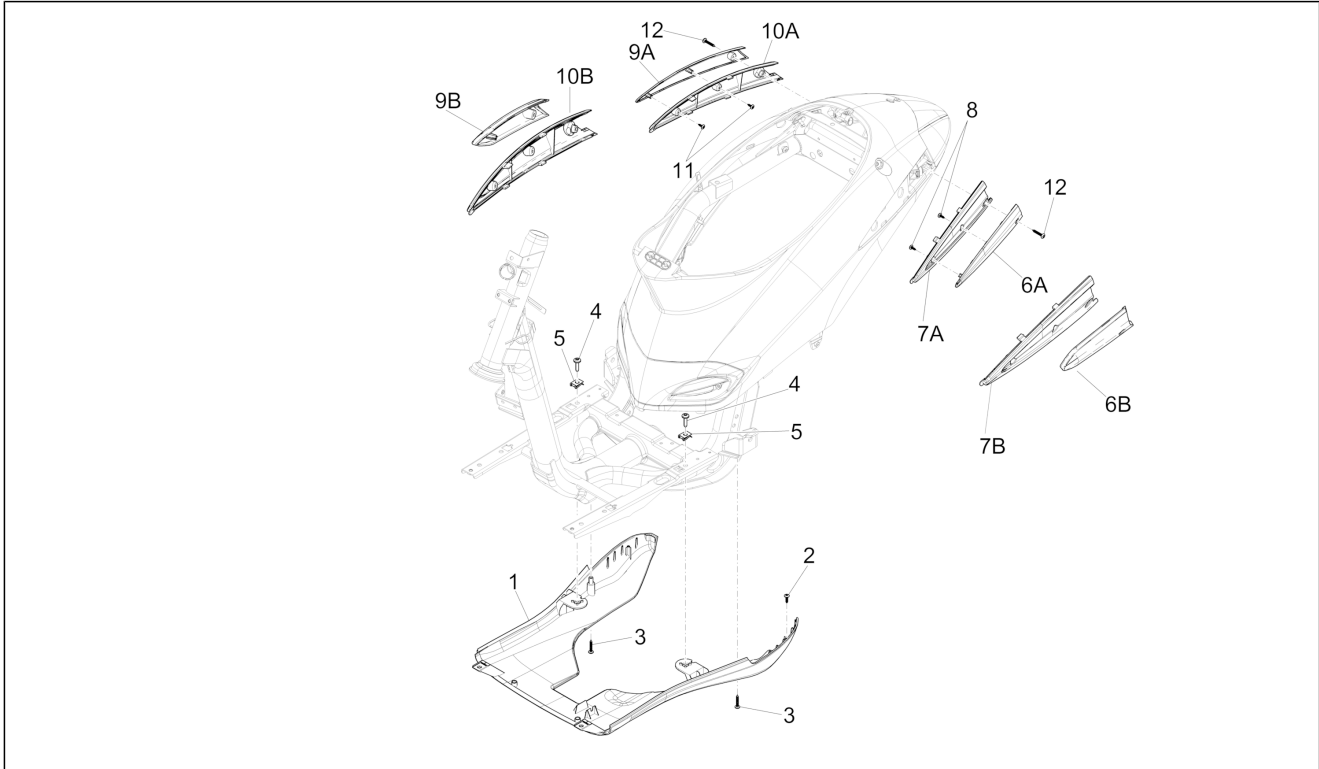

Group	Frame - Plastic parts - Coachwork
Code	02.32
Description	Side cover - Spoiler
Service	1

Pos.	Code	Description	Qty	Variants
				Vehicle colour:White[566] Vehicle colour:Red[894] Vehicle colour:Blue[222/A] Vehicle colour:Brown[124/A] Vehicle colour:Ponza yellow[964/A] Version:"S" Version[S] Vehicle colour:Grey[742/B] Version:"S" Version[S] Vehicle colour:Levanzo blue[255/A] Version:"S" Version[S] Vehicle colour:White[566] Vehicle colour:Brown[124/A] Vehicle colour:Red[894] Vehicle colour: Vehicle colour:Blue[222/A] Vehicle colour:Grey[742/B] Version:Serie speciale "Italia"[SP]
6B	5A0002120000C	Left rear lateral bumpers	1	Vehicle colour:Marrone Vietnam[130/A] Vehicle colour:White[566] Vehicle colour:Red[894] Vehicle colour:BLACK[79/A] Vehicle colour:Blue[222/A] Vehicle colour:Grey[742/B] Vehicle colour:White[566] Vehicle colour:Grey[742/B] Version:"S" Version[S]
7A	655733	Left rear lateral frame	1	Vehicle colour: Vehicle colour:Brown[124/A] Vehicle colour:Red[894] Vehicle colour:Blue[222/A] Vehicle colour:Grey[742/B] Version:"S" Version[S] Vehicle colour:Levanzo blue[255/A] Version:"S" Version[S] Vehicle colour:Ponza yellow[964/A] Version:"S" Version[S] Vehicle colour:Blue[222/A]