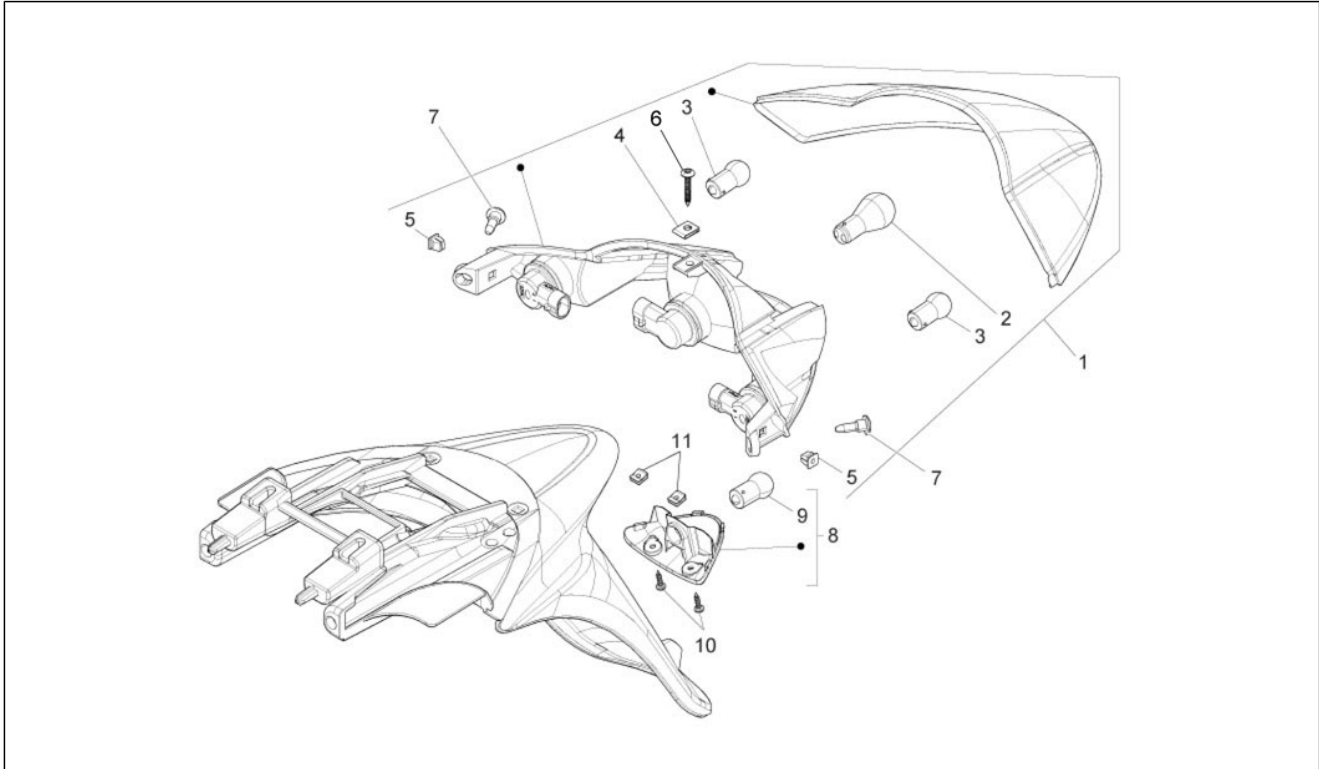

Group	Electrical system
Code	06.04
Description	Rear headlamps - Turn signal lamps
Service	1

Pos.	Code	Description	Qty	Variants
10	015859	screw 3,5x16	2	
11	CM017403	Spring plate	2