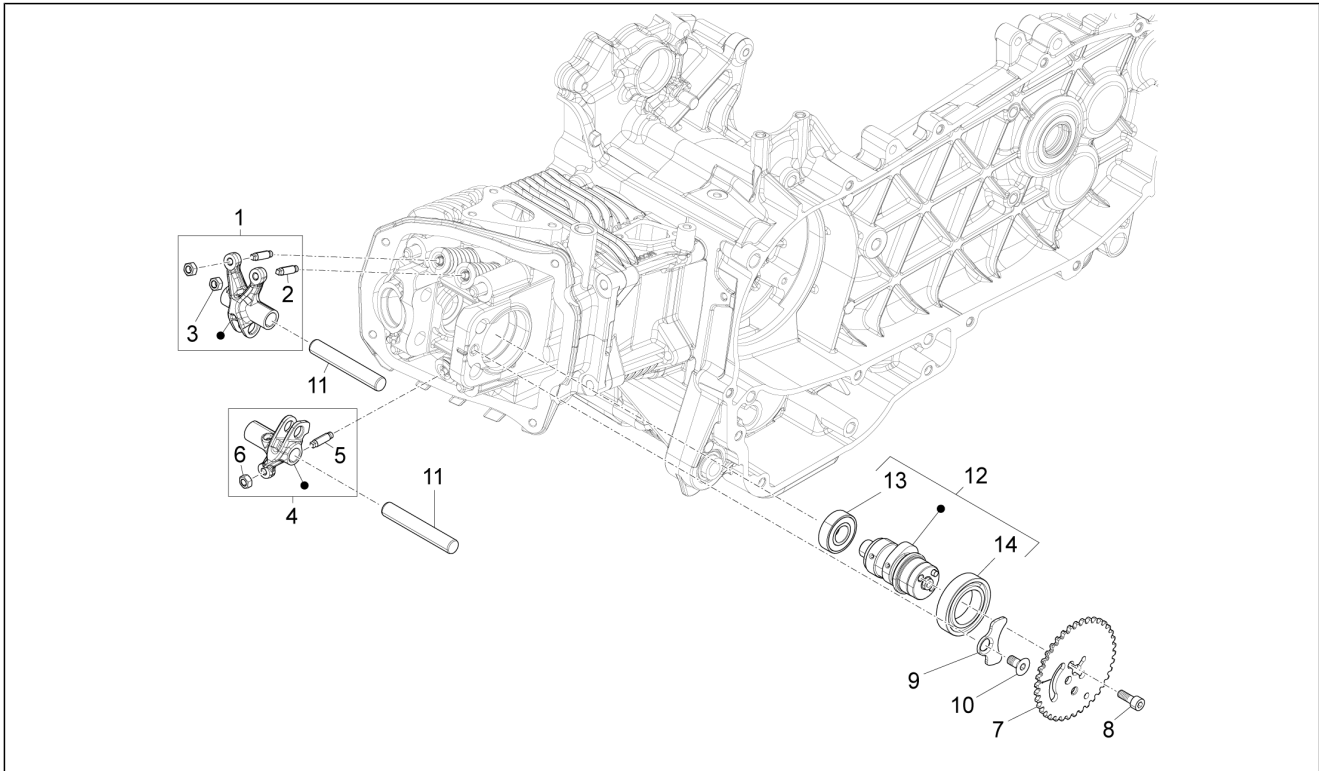

Group	Engine
Code	01.11
Description	Rocking levers support unit
Service	1

Pos.	Code	Description	Qty	Variants
1	B013721	Rocker arm inlet	1	
2	880518	Valve adjuster screw	2	
3	880519	Rocker arm adjuster nut	2	
4	B015554	Rocker arm exhaust	1	
5	880518	Valve adjuster screw	1	
6	880519	Rocker arm adjuster nut	1	
7	B018675	Timing system gear	1	
8	B016474	Screw	2	
9	B013836	Camshaft plate	1	
10	1A000325	Screw M6x12	1	
10	831320	Screw	1	
11	B014047	Rocker arms axis	2	
12	B0154135	Camshaft	1	
13	83029R	Radial bearing 12X28X8	1	
14	83030R	Radial bearing 25x42x9	1