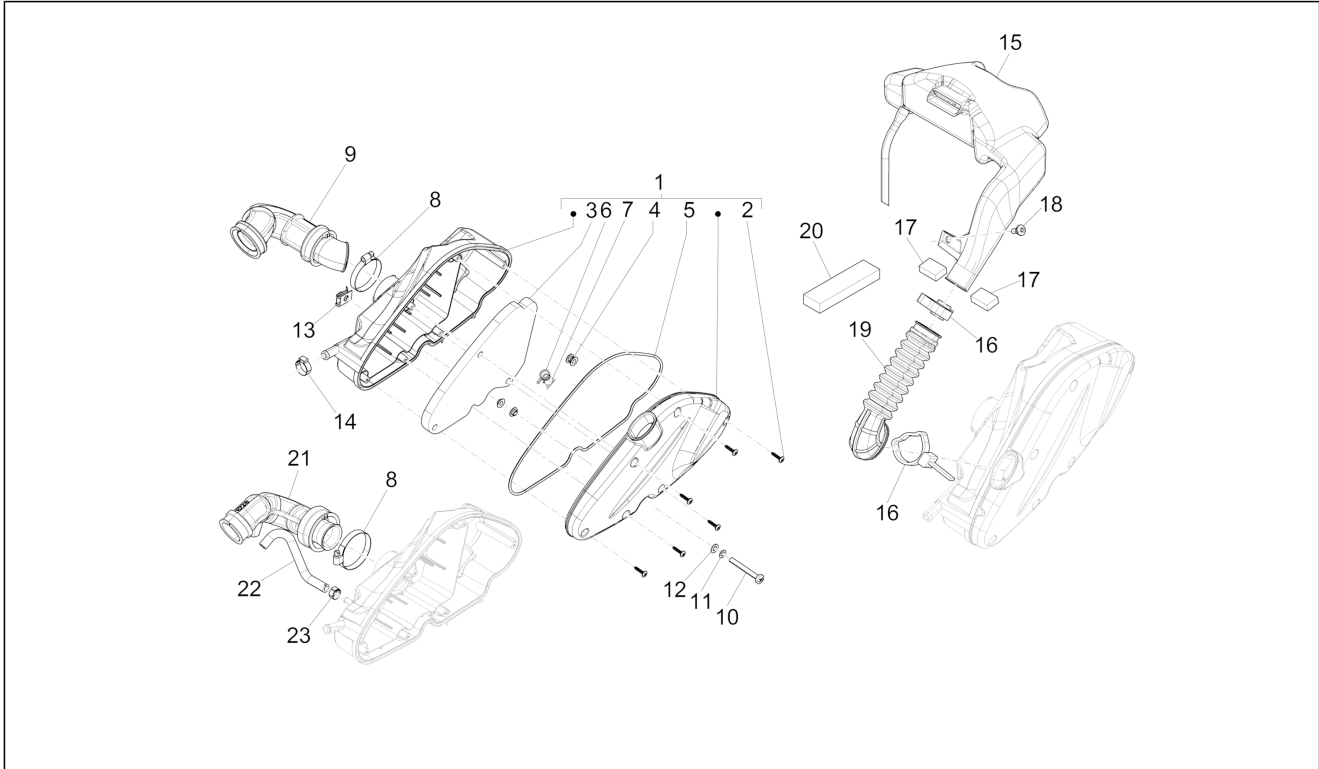

Group	Engine
Code	01.45
Description	Air filter
Service	1

Pos.	Code	Description	Qty	Variants
1	1A000193	Air cleaner, assy.	1	
1	1A003314	Air cleaner, assy.	1	
1	B019240	Complete air cleaner	1	
2	258146	Self-tap screw M3x20	6	
3	B017901	Filtering element	1	
4	830056	Knurled bushing	4	
5	B015728	Packing	1	
6	CM001904	Hose clamp	1	
6	CM002908	Hose clamp	1	
7	B015752	Cap	1	
8	B016009	Hose clamp	1	
9	B017409	Air cleaner sleeve	1	
10	018640	Special cap screw M6x50	2	
11	012533	Notched washer 6,6x11x0	2	
12	003056	Flat washer 6,4x12x1	2	
13	254485	Spring plate M6	2	
14	CM002908	Hose clamp	1	
15	676137	Intake chamber	1	
16	709519	Hose clamp	2	
17	5A000129	Pad	2	
18	CM179202	screw	1	
19	674534	Engine intake air conduit	1	
20	1B000043	Pad	1	
21	1A000274	Air cleaner sleeve	1	
22	1A000393	Intake pipe	1	
23	CM001913	Hose clamp	1