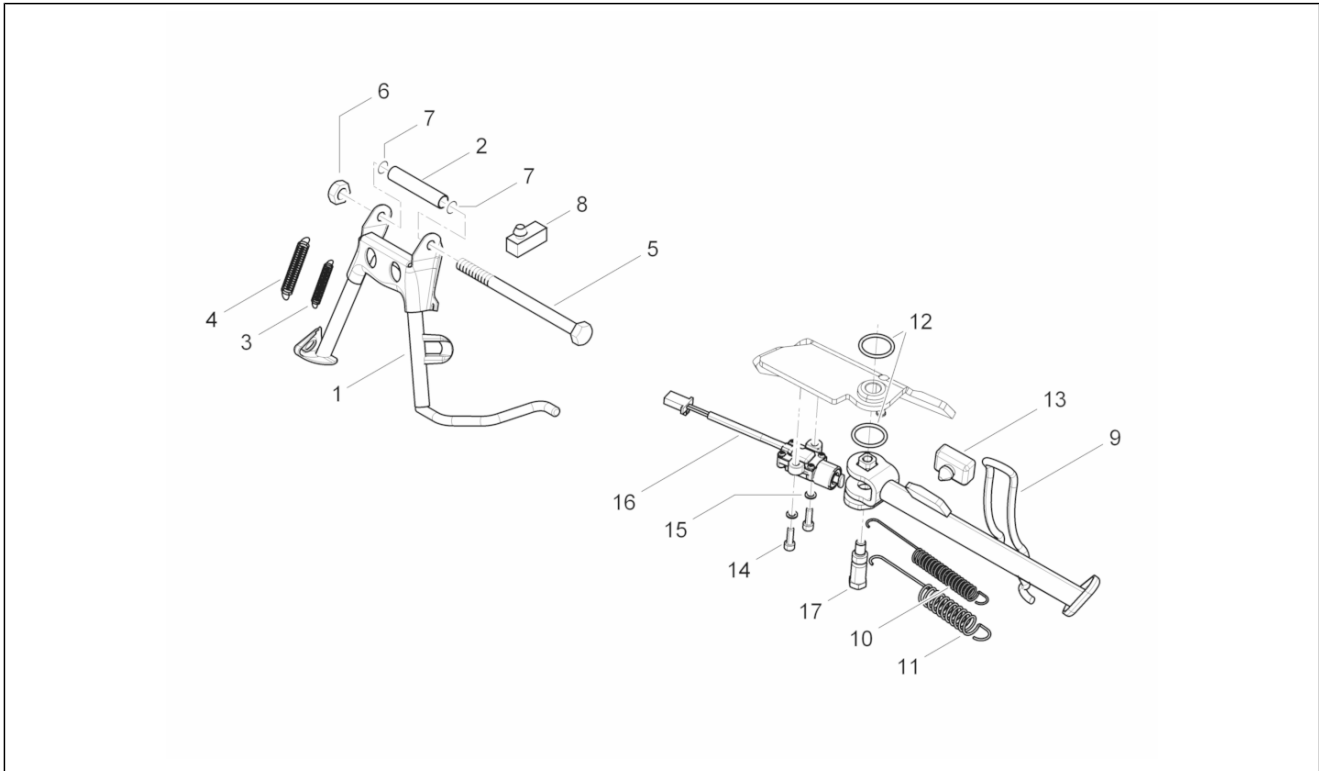

Group	Frame - Plastic parts - Coachwork
Code	02.25
Description	Stand/s
Service	1

Pos.	Code	Description	Qty	Variants
1	6684124	Centre stand with I.P.	1	
2	582298	Spacer	1	
3	581248	Spring	1	
4	581249	Spring	1	
5	668187	Hex screw	1	
6	002440	Self locking nut M10	1	
7	273754	O-ring	2	
8	581560	Pad	1	
9	6663494	Sidestand assy	1	
10	295788	Spring	1	
11	295789	Spring	1	
12	191189	Gasket	2	
13	582885	Stop buffer	1	
14	292889	Hex socket screw M5x16	2	
15	016405	Spring washer 8,5x5,1x1,5	2	
16	642559	Stand button	1	
17	667162	Side stand fixing screw.	1