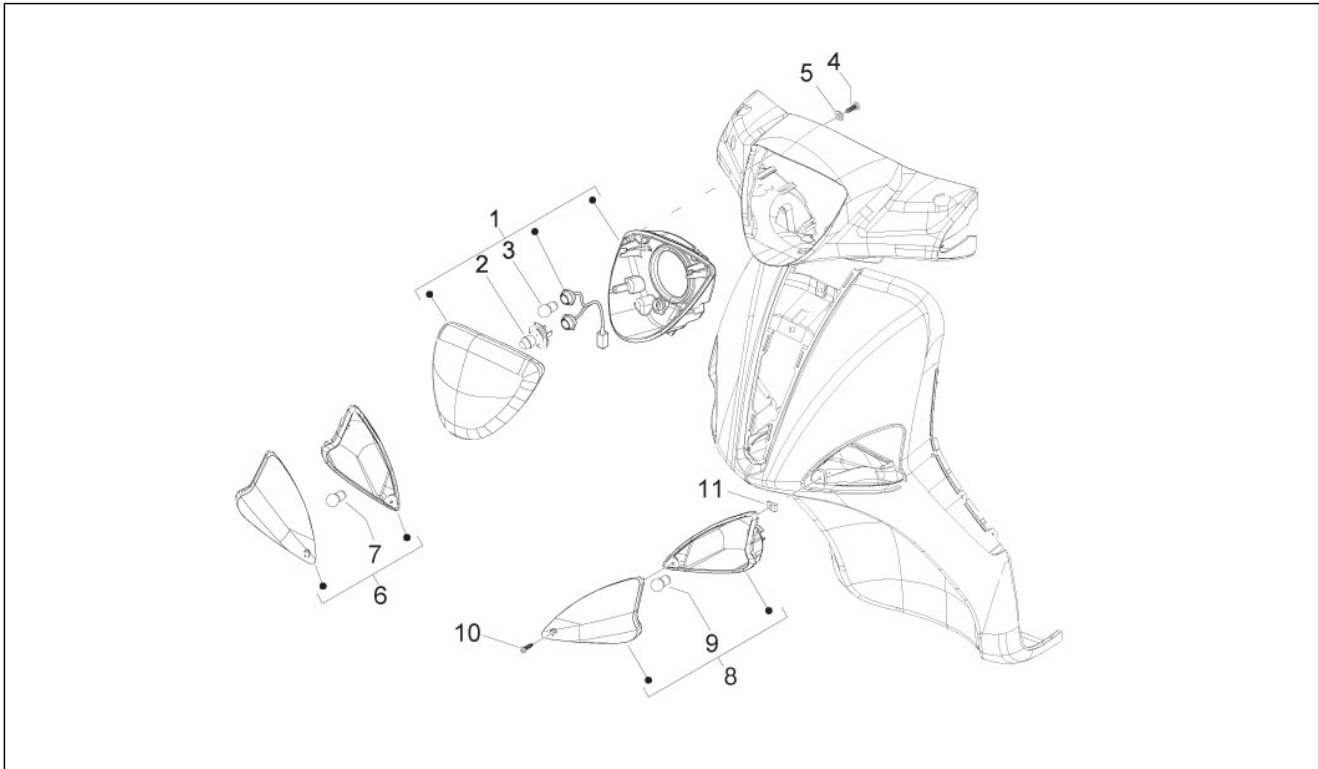

Group	Electrical system
Code	06.03
Description	Front headlamps - Turn signal lamps
Service	1

Pos.	Code	Description	Qty	Variants
1	643180	Headlamp, assy	1	
2	231215	Lamp HS1 35+35W 12V	1	
3	292022	Lamp 12V-5W	1	
4	015856	screw M5x21	4	
5	097733	Flat washer $\varnothing 5,3 \times \varnothing 14 \times 1$	4	
6	642183	Front right turn indicator SEWELL	1	
7	584332	Lamp 12V-10W	1	
8	642184	Front left turn indicator SEWELL	1	
9	584332	Lamp 12V-10W	1	
10	656434	Screw	2	
11	CM017404	Plate	2