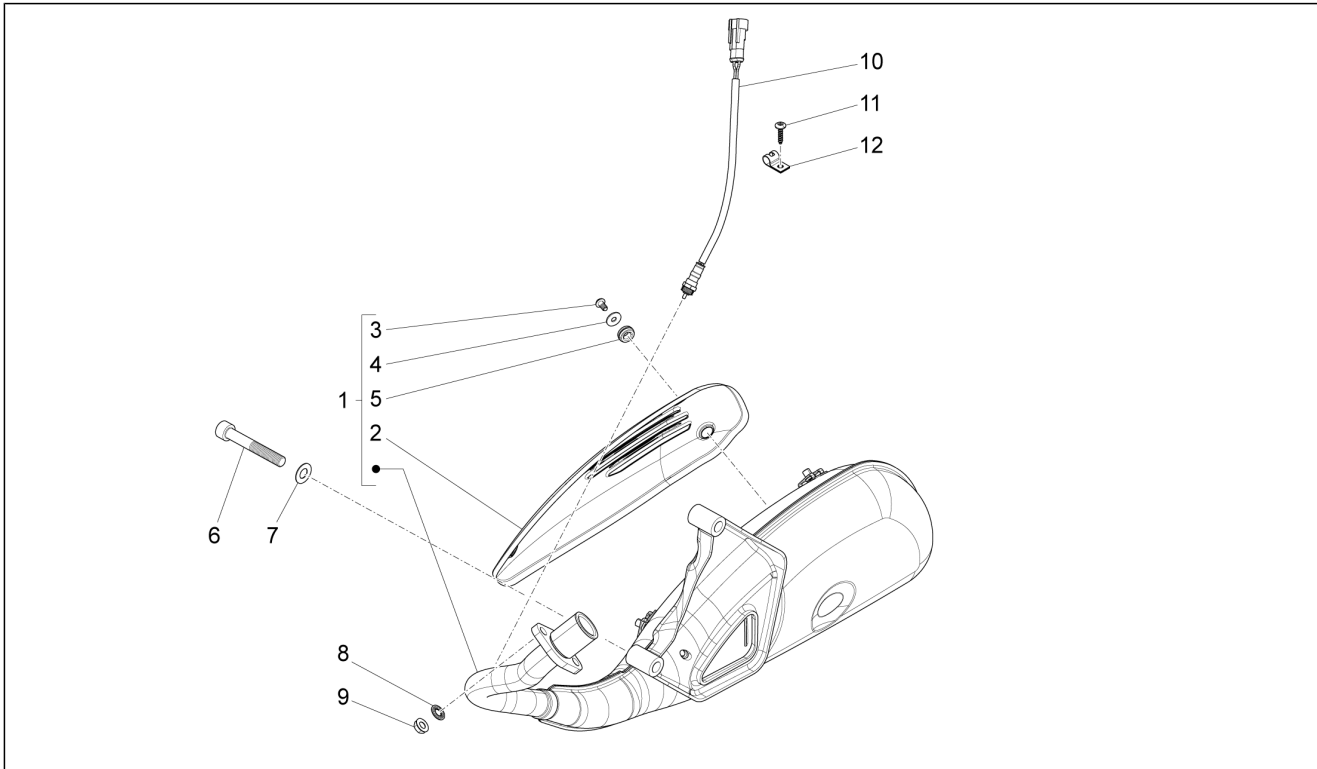

Group	Engine
Code	01.42
Description	Silencer
Service	1

Pos.	Code	Description	Qty	Variants
1	1A000726	Silencer complete with protection	1	
1	B0175385	Silencer complete with protection	1	
2	845465	Protection	1	
3	842908	screw M5x10	3	
4	841821	Washer 6,6x18x1,6	3	
5	841782	Fairlead	3	
6	872997	Hex socket screw M8x55	2	
7	709012	Washer	2	
8	834187	Spring washer 16x8,2x2,2	2	
9	436947	Nut	2	
10	1D000353	Lambda sensor	1	
11	270793	TBIC Screw 3,8x16	1	
12	643451	Strap	1