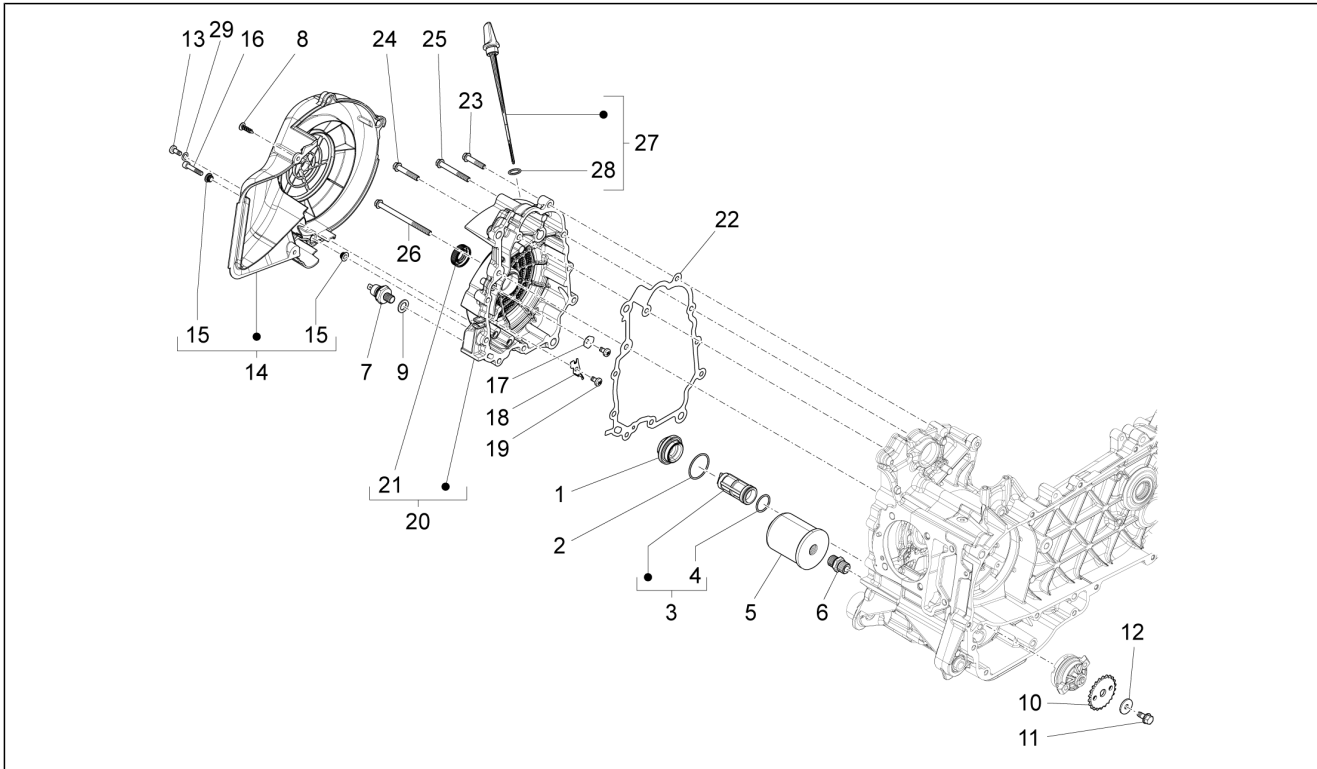

Group	Engine
Code	01.23
Description	Flywheel magneto cover - Oil filter
Service	1

Pos.	Code	Description	Qty	Variants
1	B015456	Oil filter plug	1	
2	285536	O-ring 31,47x1,78	1	
3	B015454	Intake oil filter	1	
4	288474	O-ring 20,35x1,78	1	
5	82635R	Oil filter	1	
6	B015455	Special screw	1	
7	641541	Oil pressure sensor	1	
8	267958	Self tapping screw L=20 mm	2	
9	B015988	Washer 10,5x17x1,5	1	
10	287913	Oil pump gear	1	
11	B016426	Screw w/ flange M6x14	1	
12	B015991	Belleville spring	1	
13	015585	Self-tapping screw M5x12	1	
13	1A000320	Metric screw M5x20	1	
14	1A001451	Complete flywheel side duct	1	
14	1A003745	Complete flywheel side duct	1	
14	B017660	Complete flywheel side duct	1	
15	B015908	Bushing	6	
16	486972	Hex socket screw M5x25	3	
17	B018105	Housing sheet	1	
18	B018106	Housing sheet	1	
19	018575	Screw M5x10	2	
20	8798545	Complete flywheel cover	1	
21	B015692	Gasket ring 14x28x7	1	
22	877671	Flywheel housing cover gasket	1	
23	1A000317	Screw w/ flange M6x30	5	
23	B015964	Screw w/ flange M6x30	5	
24	414838	screw M6x35	2