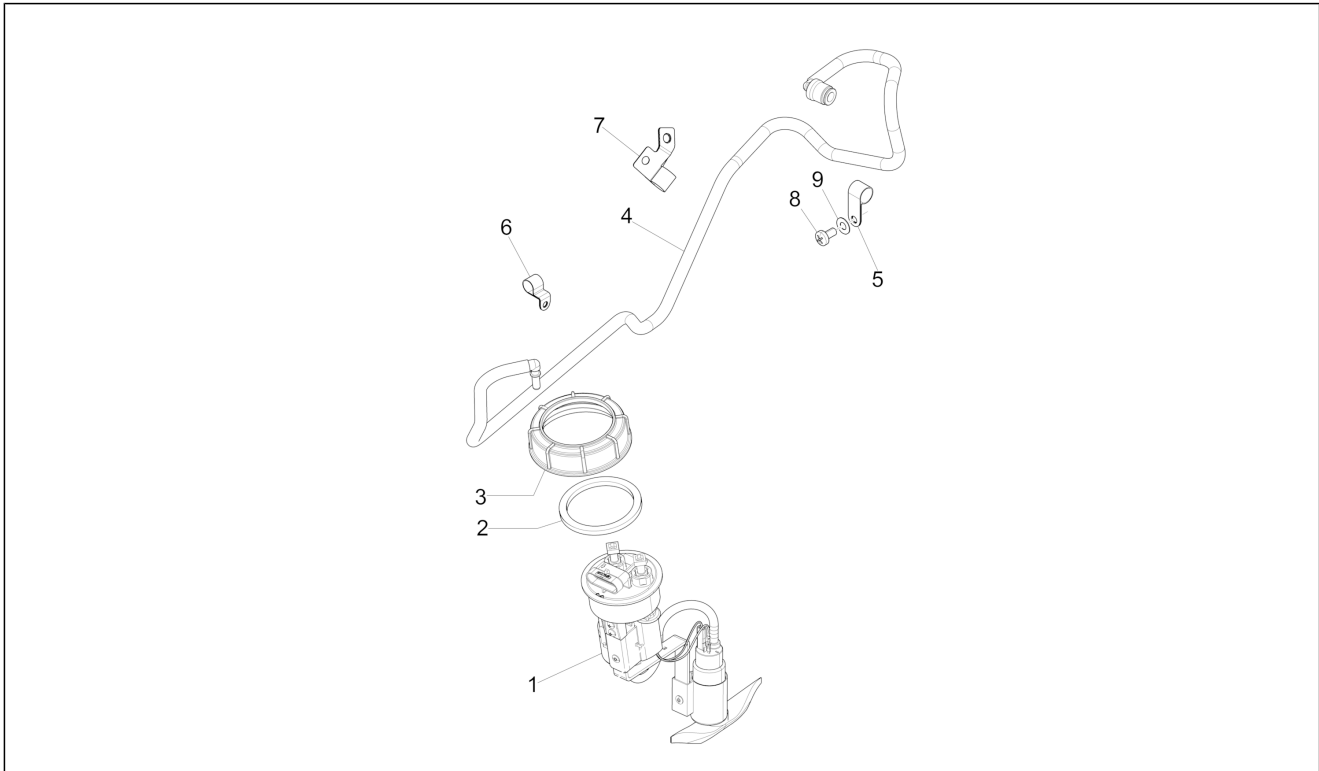

Group	Frame - Plastic parts - Coachwork
Code	02.53
Description	Supply system
Service	1

Pos.	Code	Description	Qty	Variants
1	1D000021	Complete fuel pump assembly	1	
2	576542	Gasket	1	
3	576546	Ring nut	1	
4	1B000165	Complete fuel pipe	1	Version: Serie speciale "Italia" [SP]
4	676171	Complete fuel pipe	1	
5	573918	Hose clamp	1	Version: Serie speciale "Italia" [SP]
6	482290	Hose clamp	1	
7	675806	Hose clamp	1	
8	015946	screw	2	
9	097734	Washer	1