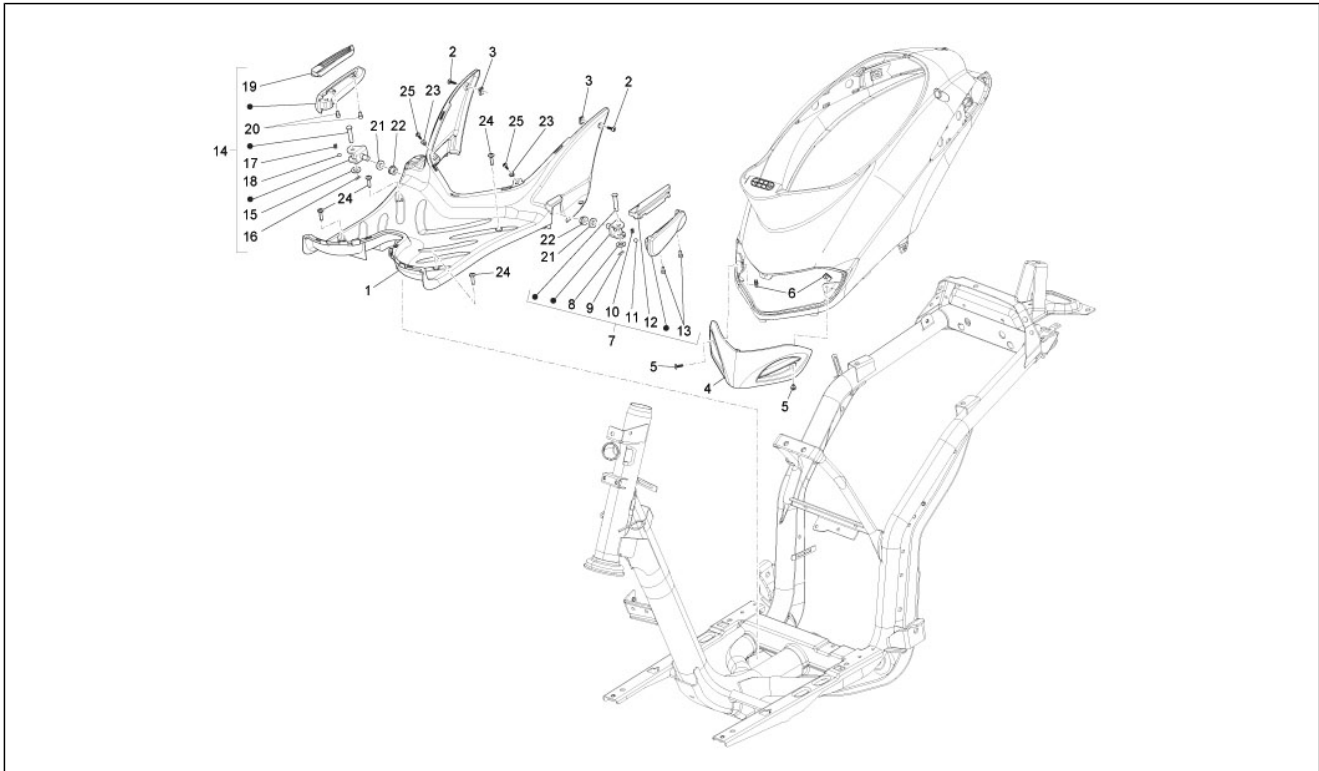

Group	Frame - Plastic parts - Coachwork
Code	02.31
Description	Central cover - Footrests
Service	1

Pos.	Code	Description	Qty	Variants
				Vehicle colour:White[566] Vehicle colour:Blue[222/A] Vehicle colour: Vehicle colour:Red[894] Vehicle colour:Brown[124/A] Vehicle colour:White[566] Vehicle colour:Grey[742/B] Version:Serie speciale "Italia"[SP] Vehicle colour:White[566] Vehicle colour:Red[894] Vehicle colour:BLACK[79/A] Vehicle colour:Blue[222/A] Vehicle colour:Marrone Vietnam[130/A] Vehicle colour:Grey[742/B] Vehicle colour:White[566] Vehicle colour:Grey[742/B] Version:"S" Version[S]
15	003058	Plain washer 15x8,4x1,5	1	
16	259933	Elastic spring	1	
17	295590	Premisphere spring	1	
18	295591	Ball D6	1	
19	315092	screw	2	
20	656033	Rubber for right footrest	1	
21	016626	Plain washer 10,4x18x2	2	
22	002440	Self locking nut M10	2	
23	CM179305	screw M6x25	4	
24	CM179302	Metric screw M6x22	4	
25	CM180701	Self tapping screw D4x16	2