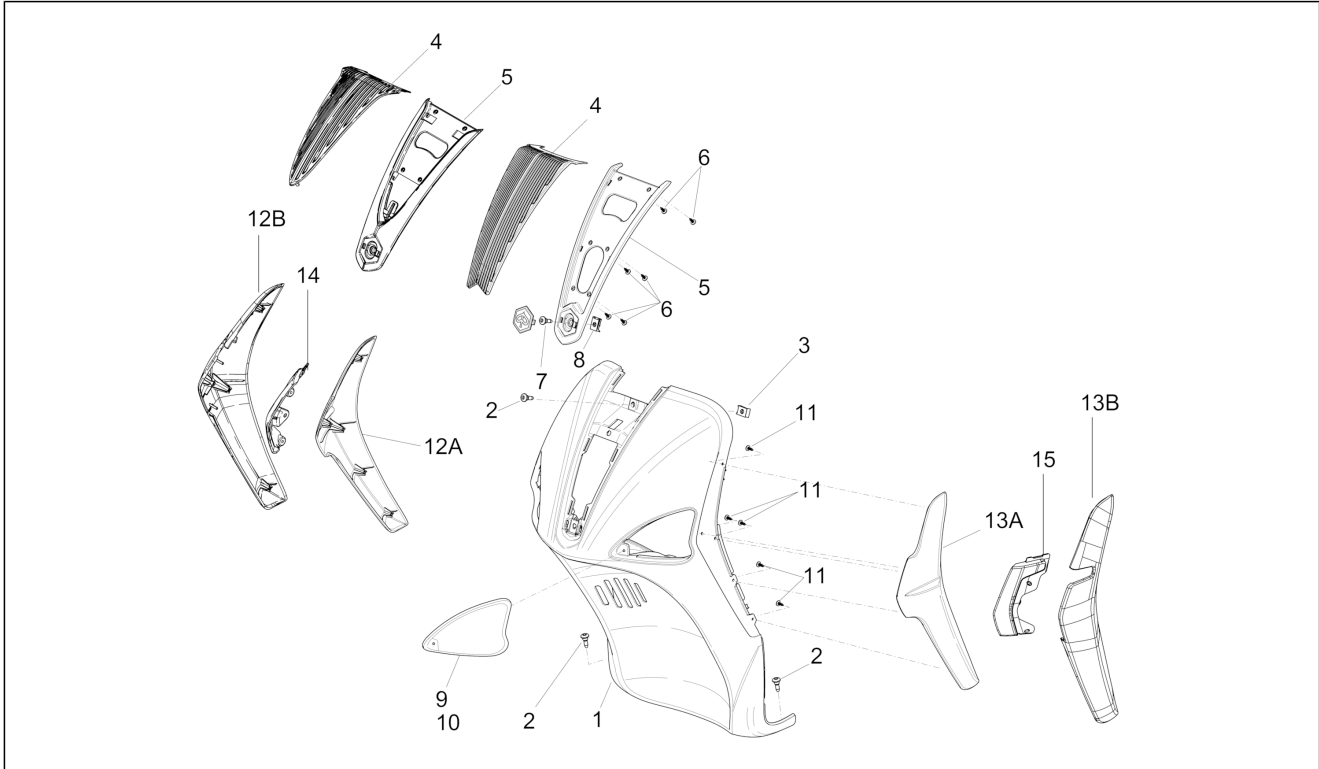

Group	Frame - Plastic parts - Coachwork
Code	02.26
Description	Front shield
Service	1

Pos.	Code	Description	Qty	Variants
				Vehicle colour:White[566] Vehicle colour:Grey[742/B] Version:"S" Version[S]