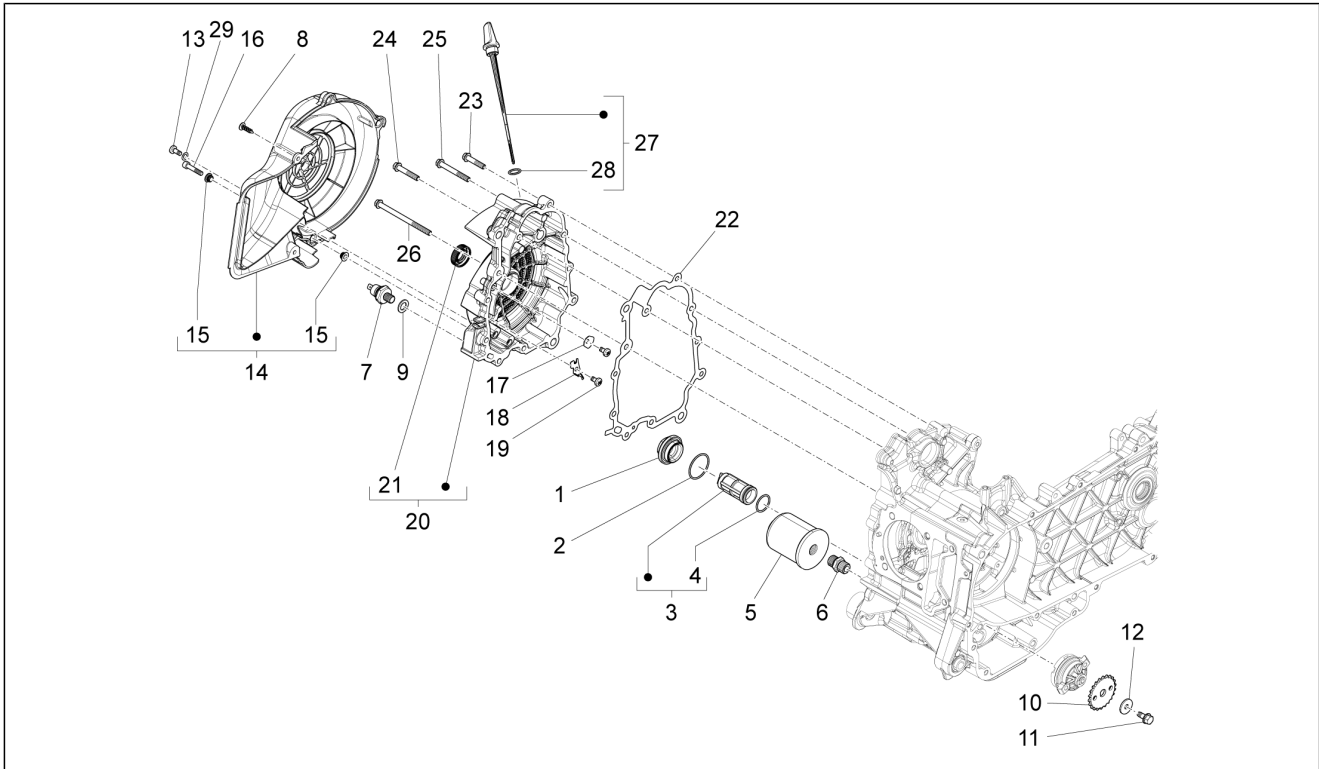

Group	Engine
Code	01.23
Description	Flywheel magneto cover - Oil filter
Service	1

Pos.	Code	Description	Qty	Variants
25	620068	Screw	2	
26	1A000318	Screw w/ flange M6x90	3	
26	B016776	Screw w/ flange M6x90	3	
27	1A000619	Oil dipstick	1	
27	B017891	Oil dipstick	1	
28	479986	O-ring	1	
29	003055	Plain washer 5,4x10x0,8	1