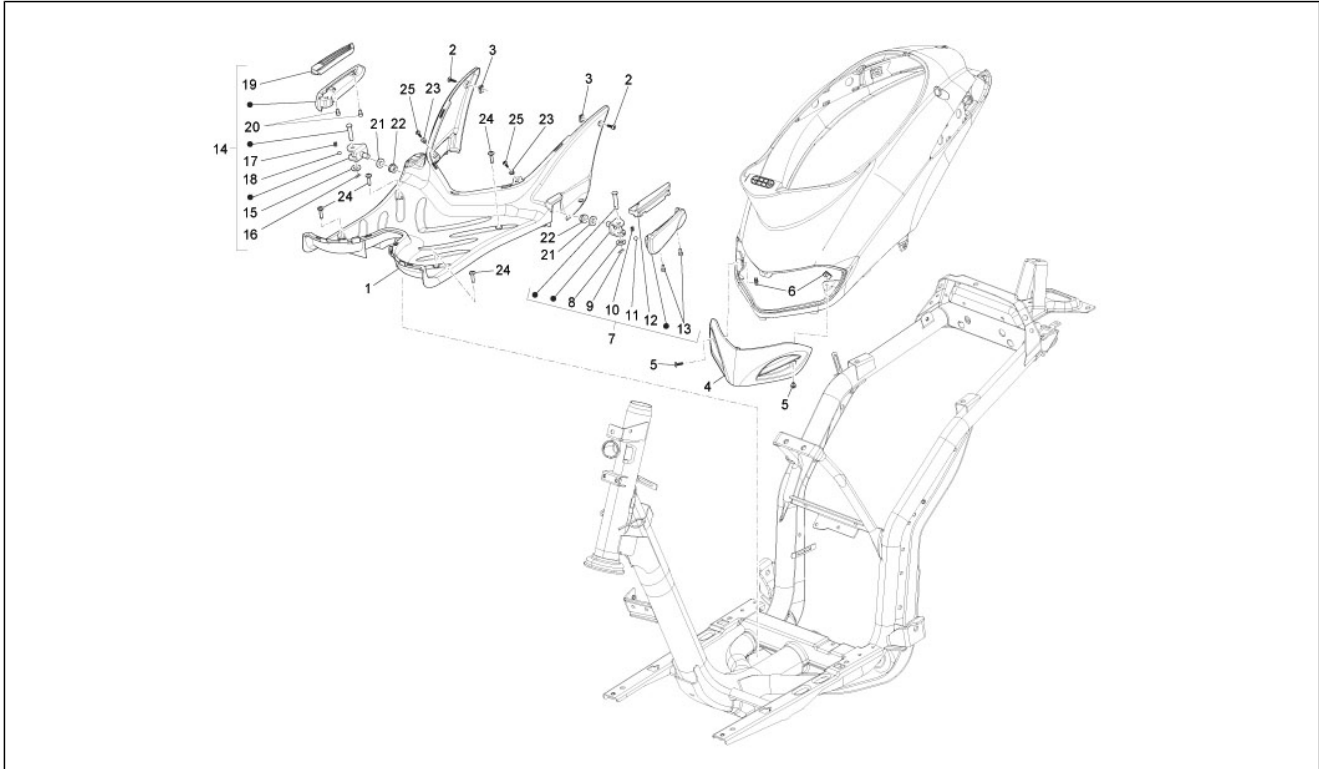

Group	Frame - Plastic parts - Coachwork
Code	02.31
Description	Central cover - Footrests
Service	1

Pos.	Code	Description	Qty	Variants
1	672269000C	Footrest	1	Vehicle colour:Brown[124/A] Vehicle colour:Blue[222/A] Vehicle colour:Red[894] Vehicle colour: Vehicle colour:Ponza yellow[964/A] Version:"S" Version[S] Vehicle colour:Grey[742/B] Version:"S" Version[S] Vehicle colour:Levanzo blue[255/A] Version:"S" Version[S] Vehicle colour:Brown[124/A] Vehicle colour:Red[894] Vehicle colour: Vehicle colour:Blue[222/A] Vehicle colour:Grey[742/B] Version:Serie speciale "Italia"[SP] Vehicle colour:Grey[742/B] Vehicle colour:White[566] Vehicle colour:Grey[742/B] Version:"S" Version[S]
1	67226900M6	Footrest	1	Vehicle colour:White[566] Vehicle colour:BLACK[79/A]
1	67226900Q2	Footrest	1	Vehicle colour:Blue[222/A] Vehicle colour:Red[894] Vehicle colour:Marrone Vietnam[130/A]
1	67226900RU	Footrest	1	Vehicle colour:White[566] Vehicle colour:BLACK[79/A]
2	CM178604	Self tapping screw	2	
3	254485	Spring plate M6	4	
3	CM017410	Spring plate	2	
4	655740	Spark plug access flap	1	
4	65574000AT	Spark plug access flap	1	Vehicle colour:Levanzo blue[255/A] Version:"S" Version[S]
4	65574000AU	Spark plug access flap	1	Vehicle colour: