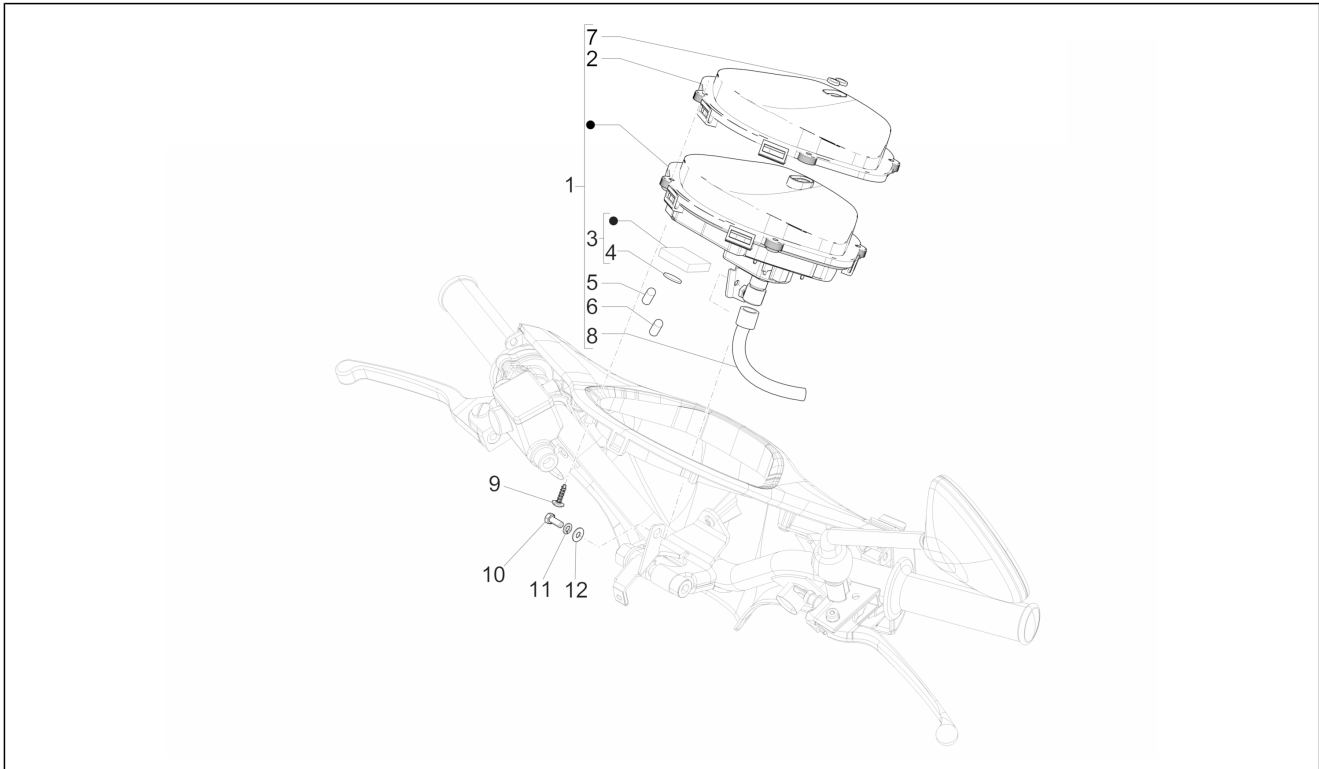

Group	Handlebars/Steering
Code	03.02
Description	Meter combination - Cruscotto
Service	1

Pos.	Code	Description	Qty	Variants
1	1D000015	Meter combination	1	
1	1D000536	Meter combination	1	
2	642590	Instrument panel glass	1	
3	AP8212406	Digital clock	1	
4	498342	Battery for clock	1	
5	164634	12v-1.2w bulb	2	
6	164634	12v-1.2w bulb	6	
7	642591	Gasket for buttons	1	
8	642381	Wiring harness	1	
9	258146	Self-tap screw M3x20	4	
10	031056	screw M5x12	1	
11	016405	Spring washer 8,5x5,1x1,5	1	
12	006078	Plain washer 12x5.2x1	1