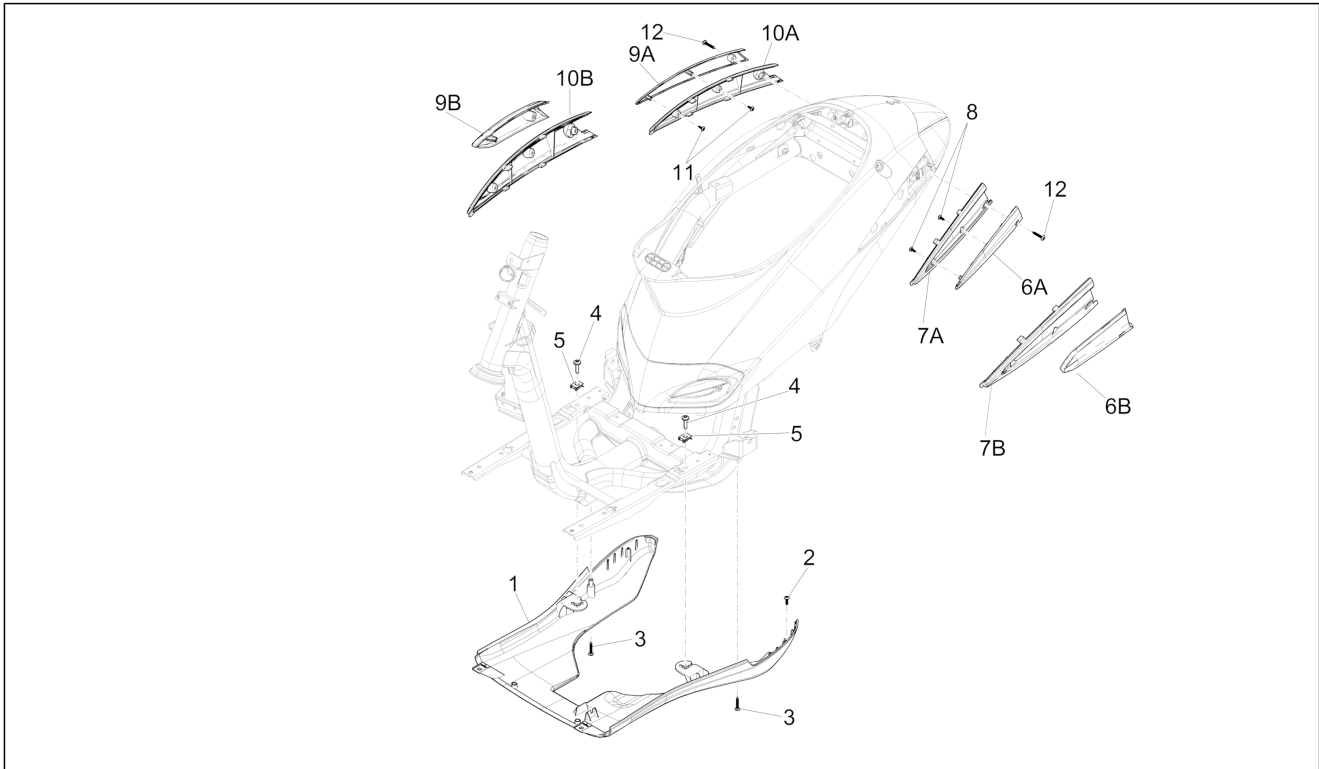

Group	Frame - Plastic parts - Coachwork
Code	02.32
Description	Side cover - Spoiler
Service	1

Pos.	Code	Description	Qty	Variants
1	672526000C	Spoiler	1	Vehicle colour:Grey[742/B] Version:"S" Version[S] Vehicle colour:Levanzo blue[255/A] Version:"S" Version[S] Vehicle colour:Ponza yellow[964/A] Version:"S" Version[S] Vehicle colour: Vehicle colour:Brown[124/A] Vehicle colour:Red[894] Vehicle colour:Blue[222/A] Vehicle colour:White[566] Vehicle colour:Blue[222/A] Vehicle colour: Vehicle colour:Red[894] Vehicle colour:Brown[124/A] Vehicle colour:White[566] Vehicle colour:Grey[742/B] Version:Serie speciale "Italia"[SP] Vehicle colour:White[566] Vehicle colour:Red[894] Vehicle colour:BLACK[79/A] Vehicle colour:Blue[222/A] Vehicle colour:Marrone Vietnam[130/A] Vehicle colour:Grey[742/B] Vehicle colour:White[566] Vehicle colour:Grey[742/B] Version:"S" Version[S]
2	CM180701	Self tapping screw D4x16	2	
3	CM178608	Self tapping screw D4.2x29	2	
4	CM179302	Metric screw M6x22	2	
5	254485	Spring plate M6	2	
8	297498	Self tapping screw M3,5x13	2	
11	297498	Self tapping screw M3,5x13	2	
12	CM178608	Self tapping screw D4.2x29	2	
6A	655732000C	Left rear lateral bumpers	1	Vehicle colour: