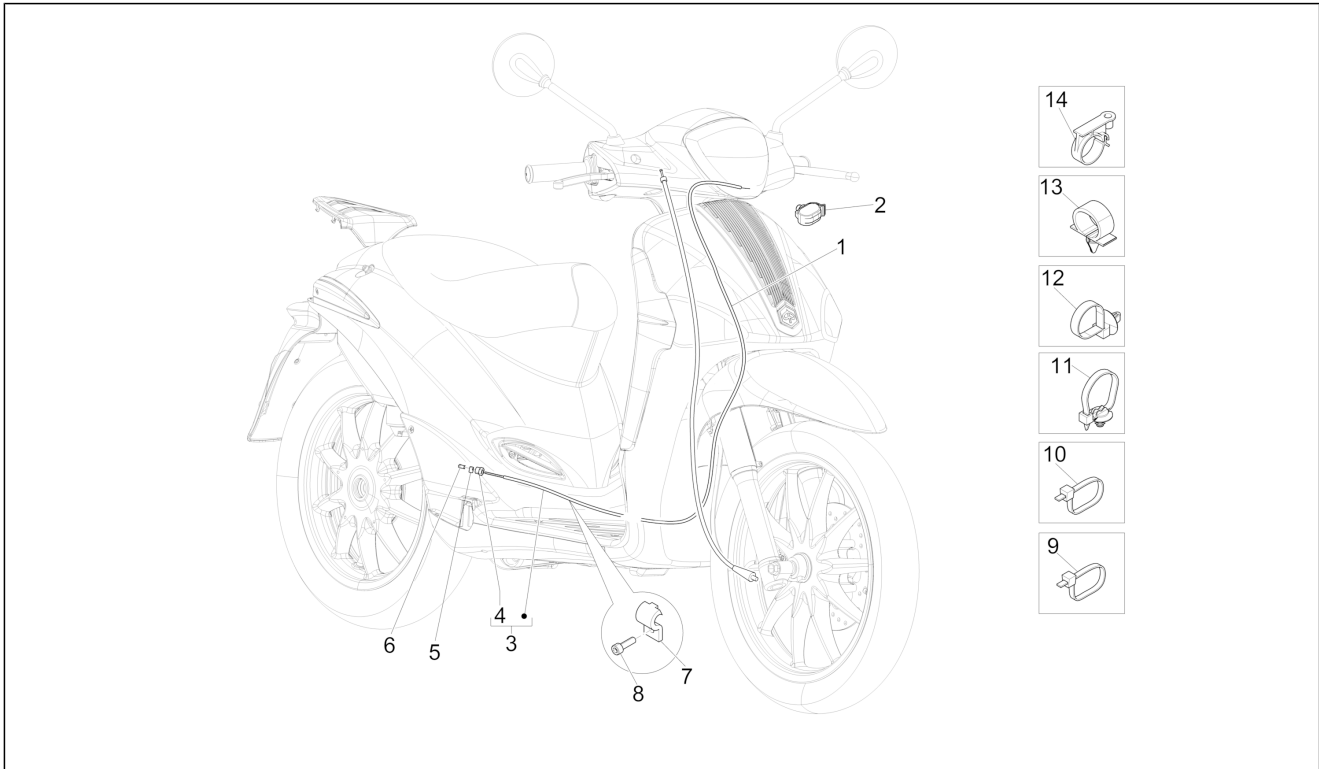

Group	Braking system - Transmissions
Code	05.03
Description	Transmissions
Service	1

Pos.	Code	Description	Qty	Variants
1	666364	Speedom. transmiss.	1	
2	CM006911	Non return spring	2	
3	666789	Rear brake lever complete transmission	1	
4	598918	Registro freno posteriore	1	
5	179640	Pin	1	
6	270310	Registro freno posteriore	1	
7	5A000035	Plate	1	
8	709674	Hex socket screw M6x20	1	
9	145298	Lock-strap L=180mm	1	
10	257134	Lock-strap L=277	3	
11	641764	Hose clamp	1	
12	217280	Hose clamp	1	
13	231590	Elastic spring	1	
14	582153	Non return spring	1