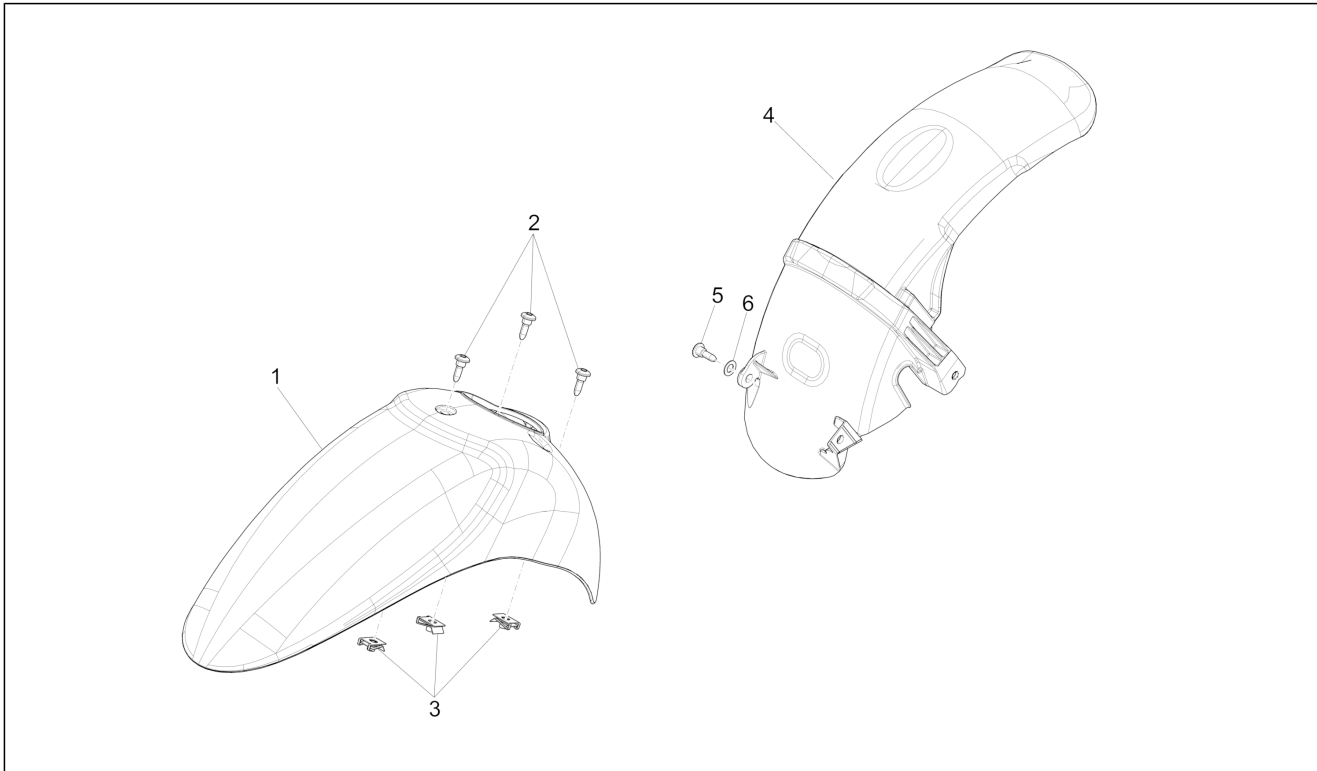

Group	Frame - Plastic parts - Coachwork
Code	02.33
Description	Wheel huosing - Mudguard
Service	1

Pos.	Code	Description	Qty	Variants
1	5A000207	Front mudguard	1	
1	5A000207000BT	Front mudguard	1	Vehicle colour:White[566] Vehicle colour:White[566]
1	5A000207000DE	Front mudguard	1	Vehicle colour:Blue[222/A]
1	5A000207000EZ	Front mudguard	1	Vehicle colour:Grey[742/B]
1	5A000207000ME	Front mudguard	1	Vehicle colour:Marrone Vietnam[130/A]
1	5A000207000ND	Front mudguard	1	Vehicle colour:BLACK[79/A]
1	5A000207000R7	Front mudguard	1	Vehicle colour:Red[894]
1	667180	Front mudguard	1	
1	66718000AT	Front splash guard	1	Vehicle colour:Levanzo blue[255/A] Version:"S" Version[S]
1	66718000AU	Front mudguard	1	Vehicle colour: Vehicle colour:
1	66718000BT	Front mudguard	1	Vehicle colour:White[566] Vehicle colour:White[566]
1	66718000DE	Front mudguard	1	Vehicle colour:Blue[222/A] Vehicle colour:Blue[222/A]
1	66718000EZ	Front mudguard	1	Vehicle colour:Grey[742/B] Version:"S" Version[S] Vehicle colour:Grey[742/B] Version:Serie speciale "Italia"[SP] Vehicle colour:Grey[742/B] Version:"S" Version[S]
1	66718000L3	Front mudguard	1	Vehicle colour:Ponza yellow[964/A] Version:"S" Version[S]
1	66718000MB	Front mudguard	1	Vehicle colour:Brown[124/A] Vehicle colour:Brown[124/A]
1	66718000R7	Front mudguard	1	Vehicle colour:Red[894] Vehicle colour:Red[894]
2	CM179201	Metric screw M6x22	3	
3	254485	Spring plate M6	3