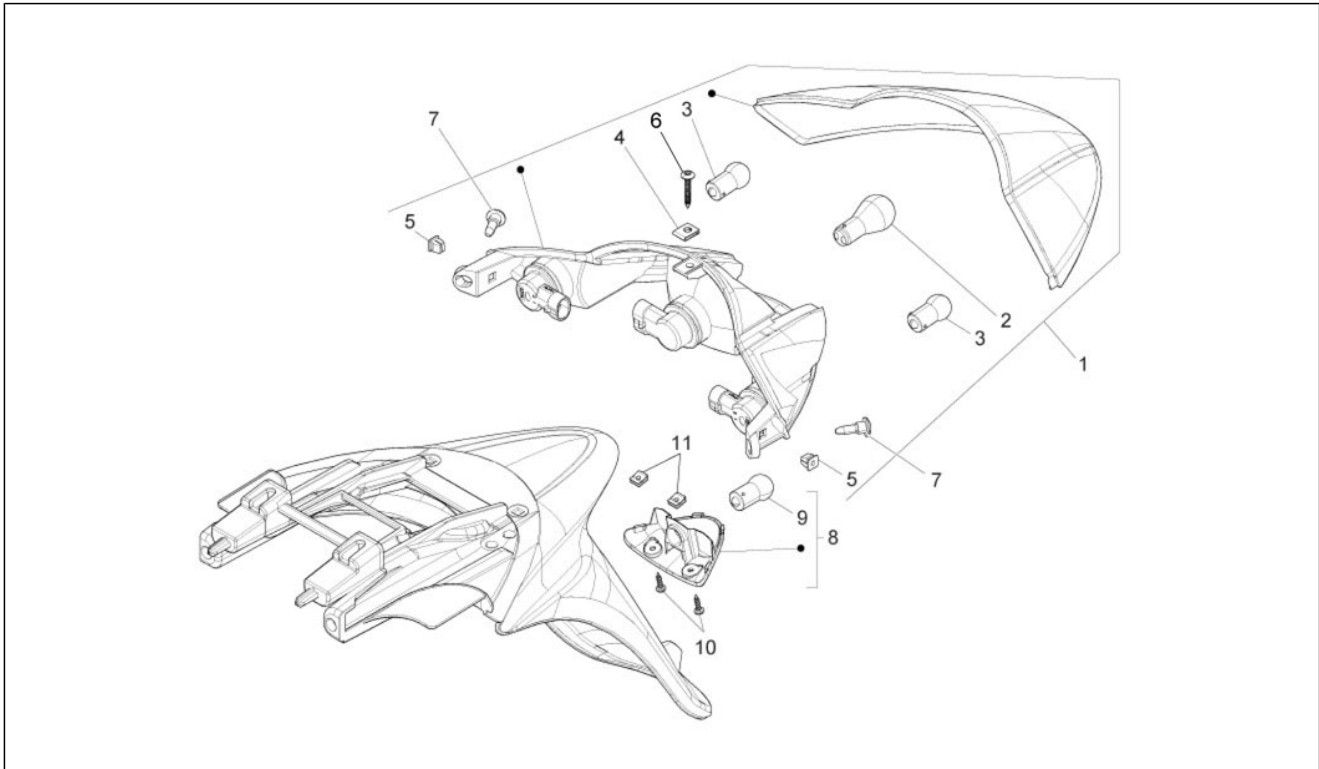

Group	Electrical system
Code	06.04
Description	Rear headlamps - Turn signal lamps
Service	1

Pos.	Code	Description	Qty	Variants
1	1D000389R	Taillight unit	1	
2	129953	Lamp 12V-21/5W	1	
3	584332	Lamp 12V-10W	2	
4	CM017409	Spring plate	1	
5	199190	Expansion plug	2	
6	CM178608	Self tapping screw D4.2x29	1	
7	CM179201	Metric screw M6x22	2	
8	642186000C	Rear licence plate light	1	Vehicle colour:Brown[124/A] Vehicle colour:Brown[124/A] Vehicle colour:Red[894] Vehicle colour: Vehicle colour:Blue[222/A] Vehicle colour:Ponza yellow[964/A] Version:"S" Version[S] Vehicle colour:Levanzo blue[255/A] Version:"S" Version[S] Vehicle colour:Grey[742/B] Version:"S" Version[S] Vehicle colour: Vehicle colour:White[566] Vehicle colour:Blue[222/A] Vehicle colour:Red[894] Vehicle colour:White[566] Vehicle colour:Grey[742/B] Version:Serie speciale "Italia"[SP] Vehicle colour:Marrone Vietnam[130/A] Vehicle colour:White[566] Vehicle colour:Red[894] Vehicle colour:BLACK[79/A] Vehicle colour:Blue[222/A] Vehicle colour:Grey[742/B] Vehicle colour:White[566] Vehicle colour:Grey[742/B] Version:"S" Version[S]
9	292022	Lamp 12V-5W	1