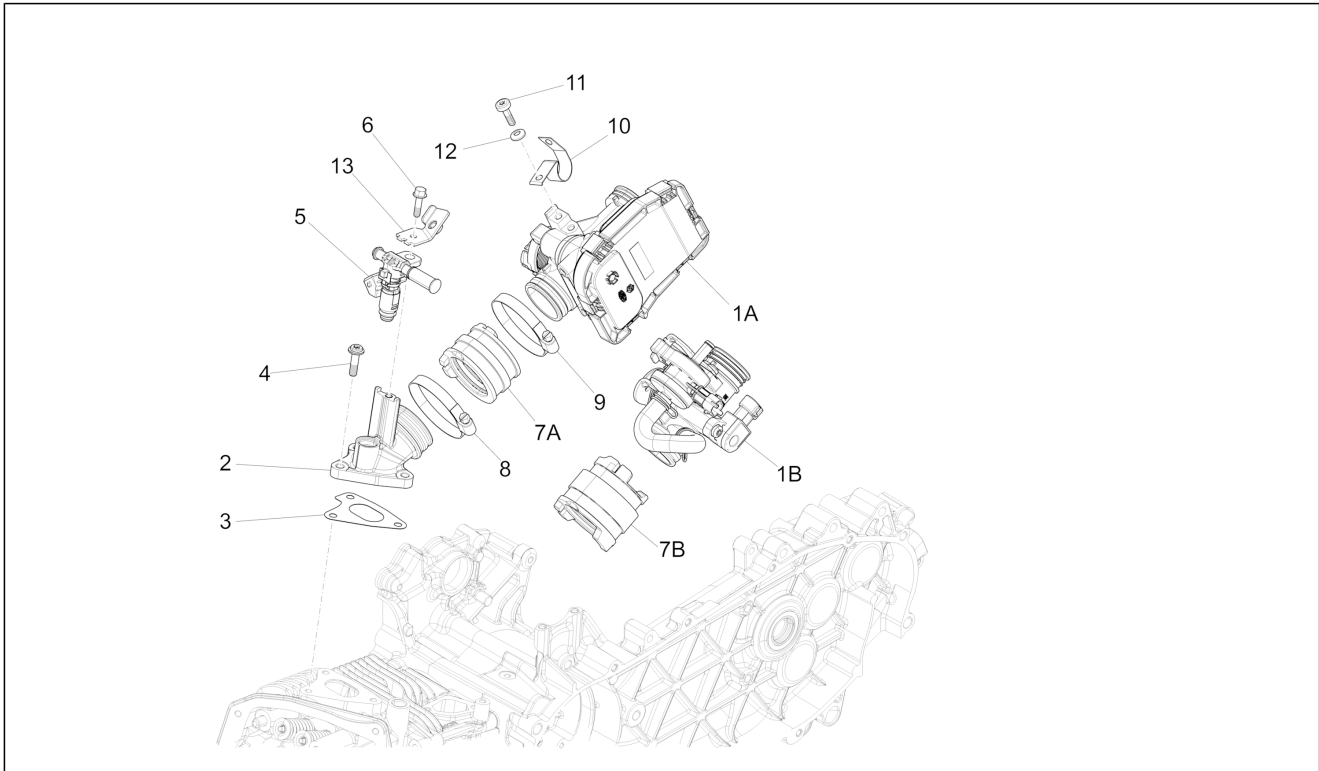

Group	Engine
Code	01.36
Description	Throttle body - Injector - Union pipe
Service	1

Pos.	Code	Description	Qty	Variants
2	1A000791	Union pipe	1	
2	B016669	Union pipe	1	
3	B015678	Gasket	1	
4	B016007	Antitampering screw M6x22	3	
5	8799715	Injector complete with connection	1	
6	872269	Screw w/ flange M5x20	1	
6	B016008	Screw w/ flange M5x8x20	1	
8	B016009	Hose clamp	1	
9	B016006	Hose clamp	1	
10	642044	Metallic clamp	1	
11	873653	Screw M5x15	1	
12	012528	Washer	1	
13	1A000390	Staffa supporto tubi	1	
1A	CM088109	Throttle body with E.C.U.	1	
1B	1D000063R	Throttle body cpl.	1	
7A	B016668	Hose	1	
7B	1A000273	Union	1	
7B	1A002367	Hose	1