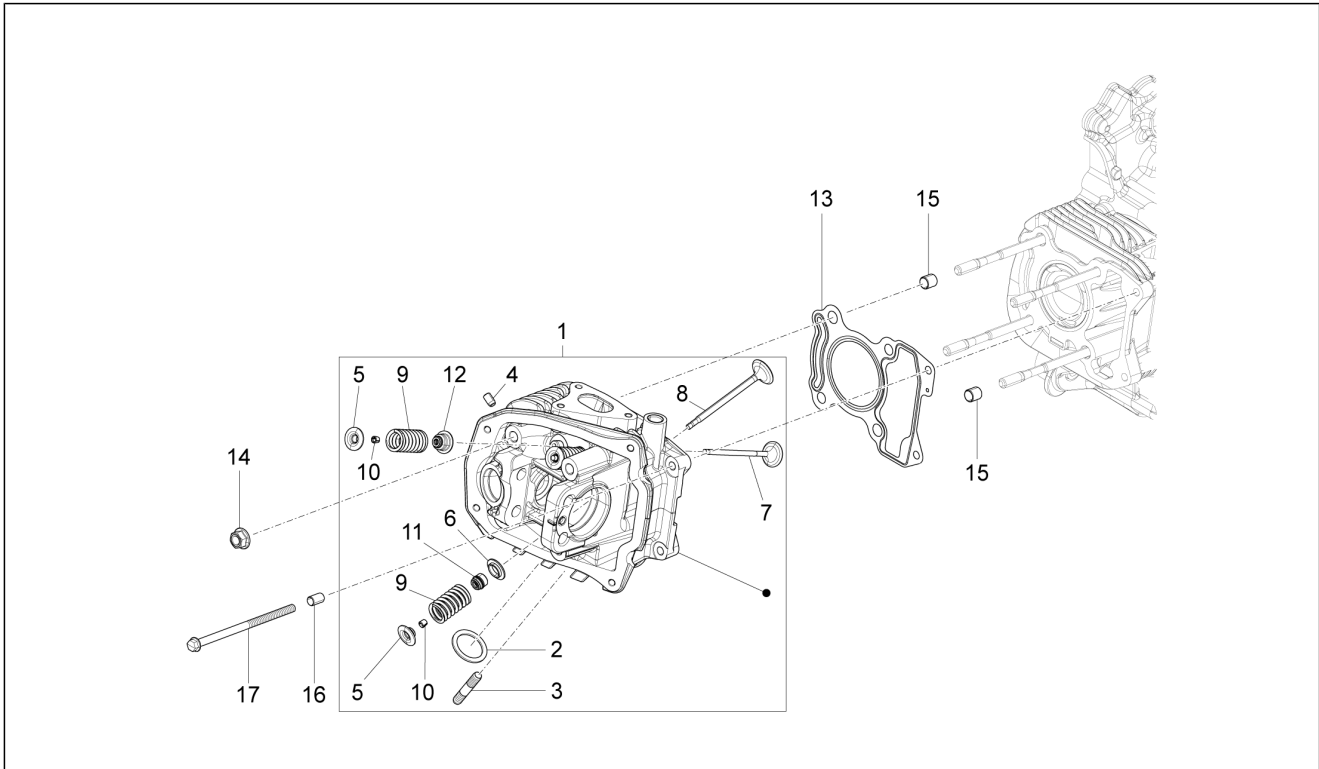

Group	Engine
Code	01.10
Description	Head unit - Valve
Service	1

Pos.	Code	Description	Qty	Variants
1	1A001961	Cylinder head assembly	1	
2	434716	Big end-silencer gasket	1	
3	435629	Stud bolt M7	2	
4	842360	Plug M6x10	1	
5	B013833	Upper cap	3	
6	483711	Lower cap	1	
7	B019320	Valve, in Ø 20	2	
8	B013716	Exhaust valve Ø22	1	
9	879456	Ext. valve spring	3	
10	B015484	Half-cone	6	
11	436438	Valve gasket ring	1	
12	843307	Cup	2	
13	1A000173	Cylinder head gasket	1	
13	B018873	Cylinder head gasket	1	
14	411296	Nut M8x1,25	4	
15	435571	Locating dowel	2	
16	277916	Locating dowel	2	
17	B016807	screw M6x112,5	2