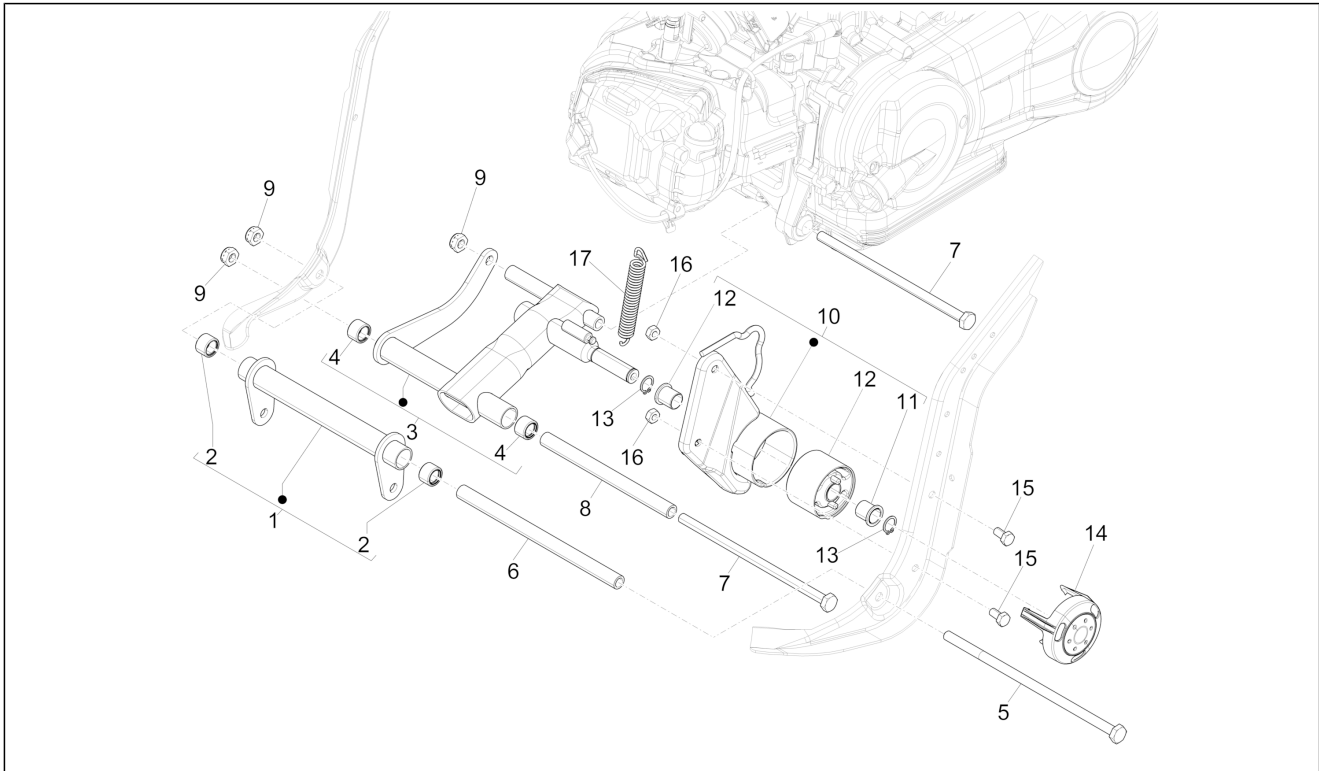

Group	Suspensions - Wheels
Code	04.01
Description	Swinging arm
Service	1

Pos.	Code	Description	Qty	Variants
1	1C000693	Chassis side swinging arm	1	
1	56411R	Chassis side swinging arm	1	
2	56127R	Roller cage	2	
3	1C000695	Complete swinging arm on engine side	1	
3	669321	Complete swinging arm on engine side	1	
4	56127R	Roller cage	1	
5	563977	Hex screw M10x245	1	
6	CM067803	Spacer L=228 mm	1	
7	597081	screw	2	
8	CM067801	Spacer L=183 mm	1	
9	002440	Self locking nut M10	1	
10	666337	Silent block support bracket	1	
11	273460	Bush	2	
12	272750	Silent-block	1	
13	006416	Circlip	2	
14	655151	Silent block cover	1	
15	031116	Hex socket screw M8x16	2	
16	272176	Nut	2	
17	666711	Spring	1