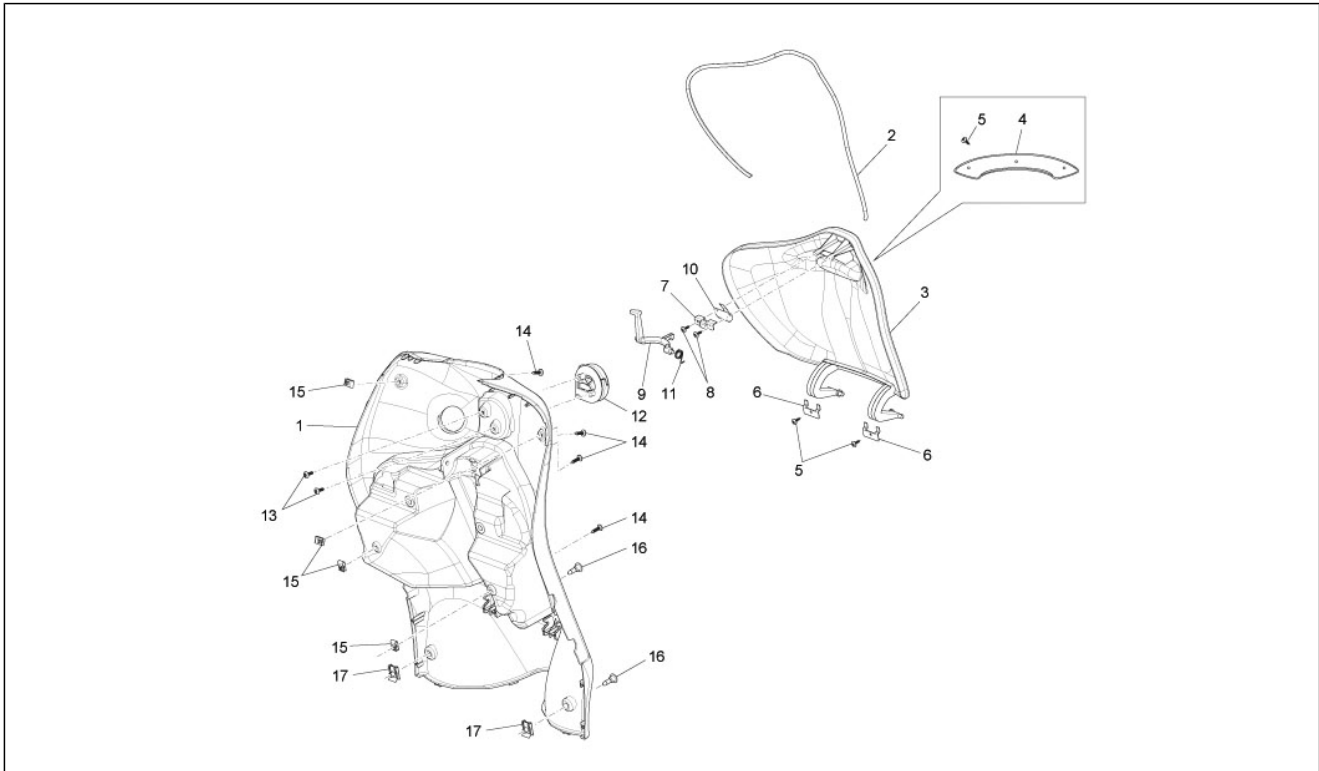

Group	Frame - Plastic parts - Coachwork
Code	02.30
Description	Front glove-box - Knee-guard panel
Service	1

Pos.	Code	Description	Qty	Variants
1	672034000C	Front glove comp.	1	Vehicle colour:Levanzo blue[255/A] Version:"S" Version[S] Vehicle colour: Vehicle colour:Blue[222/A] Vehicle colour:Grey[742/B] Version:"S" Version[S] Vehicle colour:Ponza yellow[964/A] Version:"S" Version[S] Vehicle colour:Brown[124/A] Vehicle colour:Red[894] Vehicle colour:Brown[124/A] Vehicle colour:Red[894] Vehicle colour: Vehicle colour:Blue[222/A] Vehicle colour:Grey[742/B] Version:Serie speciale "Italia"[SP] Vehicle colour:Grey[742/B] Vehicle colour:White[566] Vehicle colour:Grey[742/B] Version:"S" Version[S]
1	67203400M6	Front glove comp.	1	Vehicle colour:White[566] Vehicle colour:White[566]
1	67203400Q2	Front glove comp.	1	Vehicle colour:Blue[222/A] Vehicle colour:Red[894] Vehicle colour:Marrone Vietnam[130/A]
1	67203400RU	Front glove comp.	1	Vehicle colour:White[566] Vehicle colour:BLACK[79/A]
2	CM016804	Top box weatherseal	1	
3	672035000C	Glove compartment door	1	Vehicle colour:Levanzo blue[255/A] Version:"S" Version[S] Vehicle colour: Vehicle colour:Blue[222/A] Vehicle colour:Grey[742/B] Version:"S" Version[S] Vehicle colour:Ponza yellow[964/A] Version:"S" Version[S]