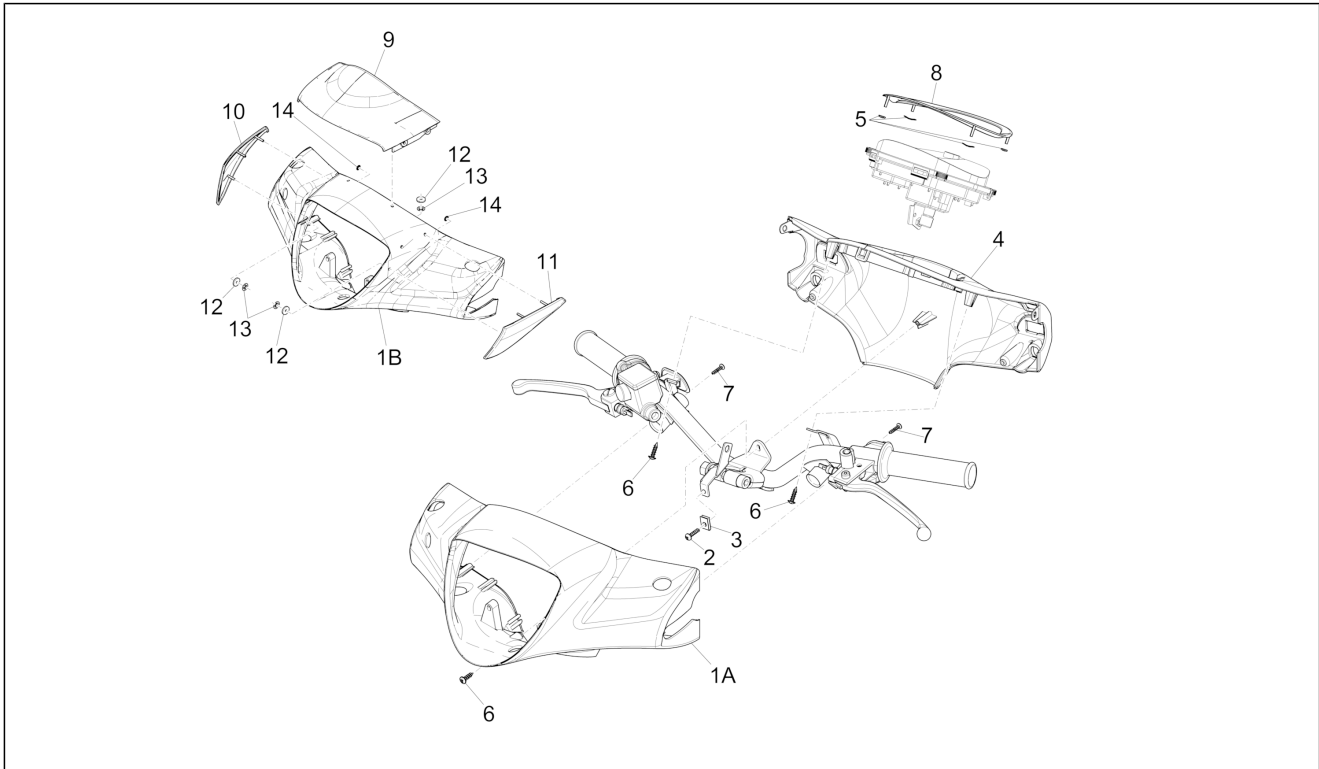

Group	Handlebars/Steering
Code	03.01
Description	Handlebars coverages
Service	1

Pos.	Code	Description	Qty	Variants
2	008457	Self-tap screw M4,2x19	1	
3	CM017409	Spring plate	1	
4	656413000C	Handlebar rear cover	1	Vehicle colour: Vehicle colour:Blue[222/A] Vehicle colour:Brown[124/A] Vehicle colour:Red[894] Vehicle colour:Ponza yellow[964/A] Version:"S" Version[S] Vehicle colour:Grey[742/B] Version:"S" Version[S] Vehicle colour:Levanzo blue[255/A] Version:"S" Version[S] Vehicle colour:Brown[124/A] Vehicle colour:Red[894] Vehicle colour: Vehicle colour:Blue[222/A] Vehicle colour:Grey[742/B] Version:Serie speciale "Italia"[SP] Vehicle colour:Grey[742/B] Vehicle colour:White[566] Vehicle colour:Grey[742/B] Version:"S" Version[S]
4	65641300M6	Handlebar rear cover	1	Vehicle colour: Vehicle colour:White[566] Vehicle colour:White[566]
4	65641300Q2	Handlebar rear cover	1	Vehicle colour: Vehicle colour:Blue[222/A] Vehicle colour:Red[894] Vehicle colour:Marrone Vietnam[130/A]
4	65641300RU	Handlebar rear cover	1	Vehicle colour: Vehicle colour:BLACK[79/A] Vehicle colour:White[566]
5	008108	Spring plate	4	
6	267958	Self tapping screw L=20 mm	3	
7	640939	screw	2	
8	621721	Instrument frame	1	
9	5A000201	Upper windscreen	1	Version:"S" Italia 2014[SI]