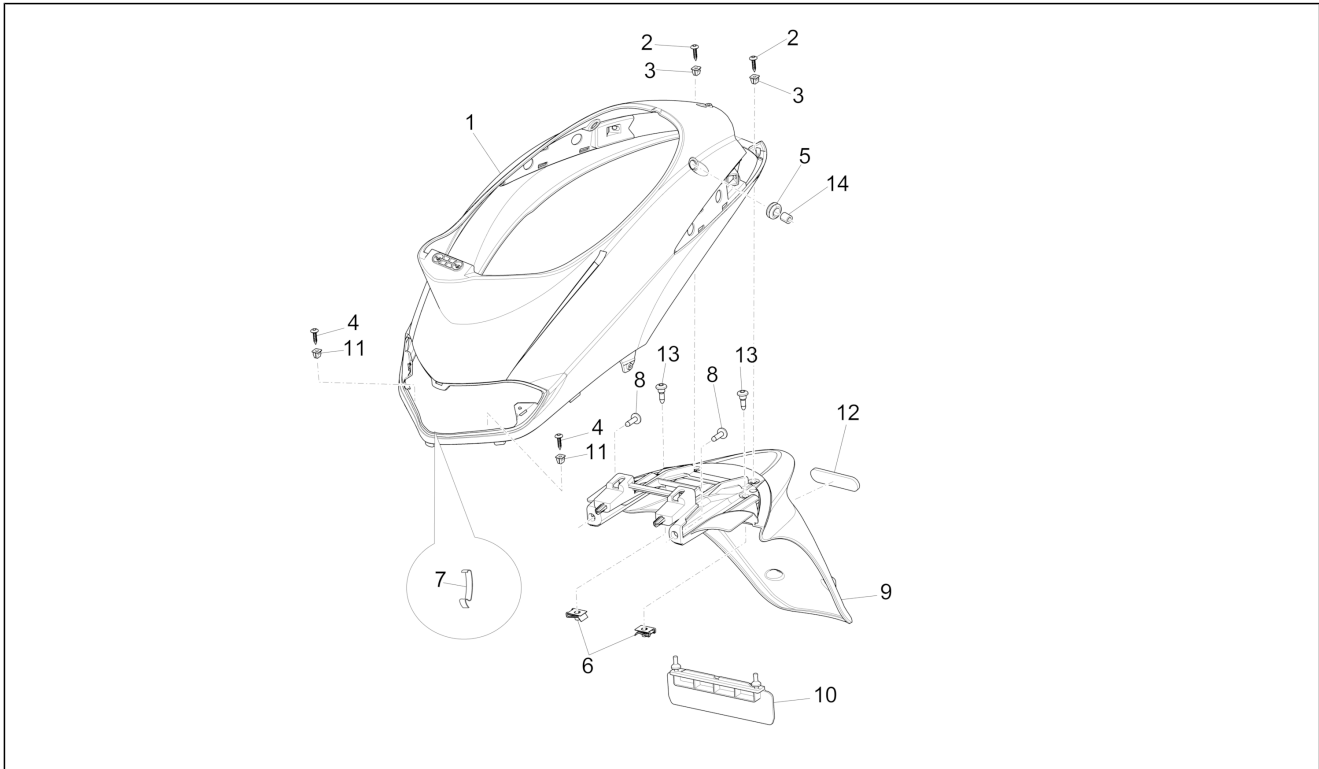

Group	Frame - Plastic parts - Coachwork
Code	02.37
Description	Rear cover - Splash guard
Service	1

Pos.	Code	Description	Qty	Variants
6	254485	Spring plate M6	2	
7	622236	Spring	1	
8	CM179302	Metric screw M6x22	2	
9	673993000C	Rear protection	1	Vehicle colour:Grey[742/B] Version:"S" Version[S] Vehicle colour:Levanzo blue[255/A] Version:"S" Version[S] Vehicle colour:Ponza yellow[964/A] Version:"S" Version[S] Vehicle colour: Vehicle colour:Brown[124/A] Vehicle colour:Red[894] Vehicle colour:Blue[222/A] Vehicle colour:White[566] Vehicle colour:Blue[222/A] Vehicle colour: Vehicle colour:Red[894] Vehicle colour:Brown[124/A] Vehicle colour:White[566] Vehicle colour:Grey[742/B] Version:Serie speciale "Italia"[SP] Vehicle colour:White[566] Vehicle colour:Red[894] Vehicle colour:BLACK[79/A] Vehicle colour:Blue[222/A] Vehicle colour:Marrone Vietnam[130/A] Vehicle colour:Grey[742/B] Vehicle colour:White[566] Vehicle colour:Grey[742/B] Version:"S" Version[S]
10	655767	Engine splash guard	1	
11	199190	Expansion plug	2	
12	58233R	Rear retroreflector	1	
13	CM179201	Metric screw M6x22	2	
14	1B000495	Spacer	2