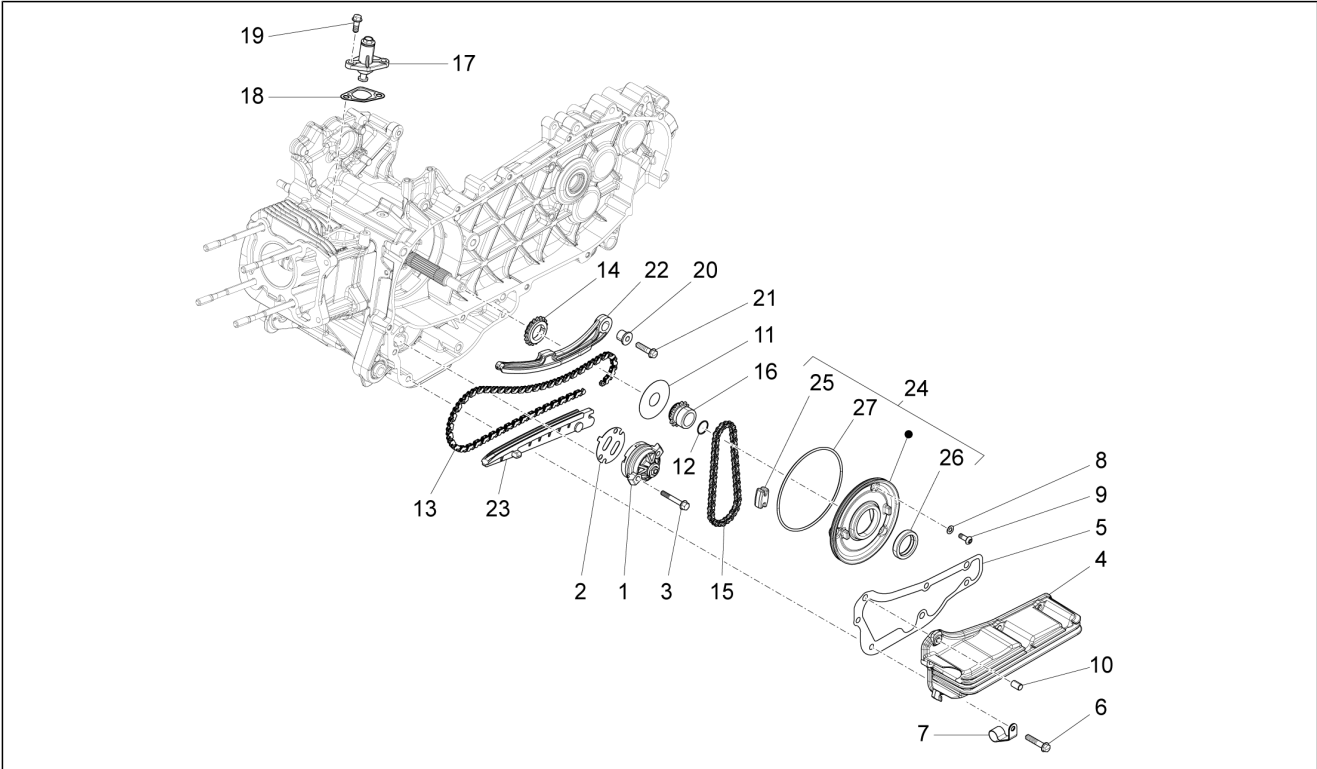

Group	Engine
Code	01.18
Description	Oil pump
Service	1

Pos.	Code	Description	Qty	Variants
27	B015449	O-Ring seal ring	1