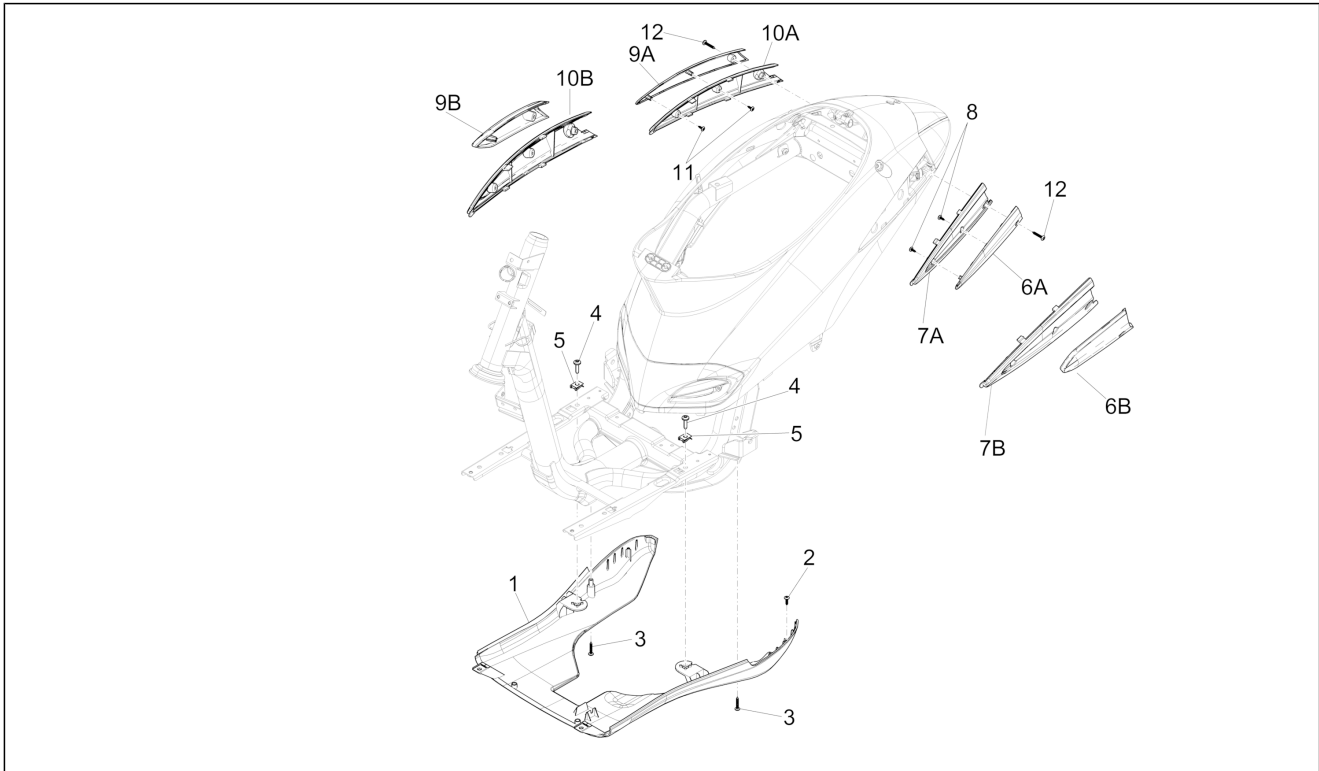

Group	Frame - Plastic parts - Coachwork
Code	02.32
Description	Side cover - Spoiler
Service	1

Pos.	Code	Description	Qty	Variants
				Vehicle colour: Vehicle colour:Red[894] Vehicle colour:Brown[124/A] Vehicle colour:White[566] Vehicle colour:Grey[742/B] Version:Serie speciale "Italia"[SP] Vehicle colour:White[566]
7B	5A000214	Left rear lateral frame	1	Version:"S" Version[S], "S" Italia 2014[SI], Serie speciale "Italia" 2014[SPI]
9A	655735000C	Right rear lateral bumpers	1	Vehicle colour: Vehicle colour:White[566] Vehicle colour:Blue[222/A] Vehicle colour:Brown[124/A] Vehicle colour:Red[894] Vehicle colour:Ponza yellow[964/A] Version:"S" Version[S] Vehicle colour:Grey[742/B] Version:"S" Version[S] Vehicle colour:Levanzo blue[255/A] Version:"S" Version[S] Vehicle colour:White[566] Vehicle colour:Brown[124/A] Vehicle colour:Red[894] Vehicle colour: Vehicle colour:Blue[222/A] Vehicle colour:Grey[742/B] Version:Serie speciale "Italia"[SP]
9B	5A0002130000C	Right rear lateral bumpers	1	Vehicle colour:Marrone Vietnam[130/A] Vehicle colour:White[566] Vehicle colour:Red[894] Vehicle colour:BLACK[79/A] Vehicle colour:Blue[222/A] Vehicle colour:Grey[742/B] Vehicle colour:White[566] Vehicle colour:Grey[742/B] Version:"S" Version[S]