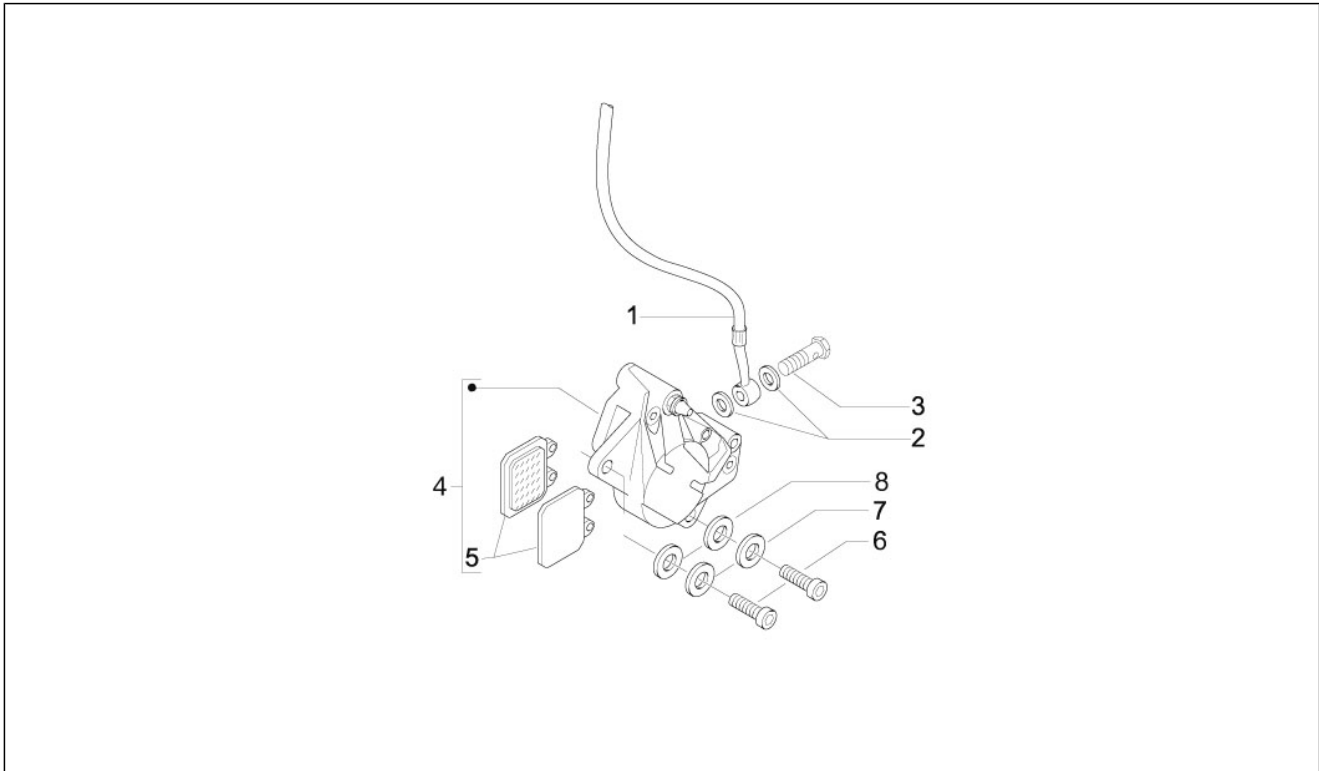

Group	Braking system - Transmissions
Code	05.01
Description	Brakes pipes - Calipers
Service	1

Pos.	Code	Description	Qty	Variants
1	666790	Front brake hydraulic piping	1	
2	127927	Gasket	4	
3	781282	Hex screw	2	
4	CM068311	(Heng Tong) Left brake pin	1	
5	651253	(Heng Tong) Brake pads torque	1	
6	598919	screw	2	
7	003058	Plain washer 15x8,4x1,5	2	
8	709047	Spring washer	2