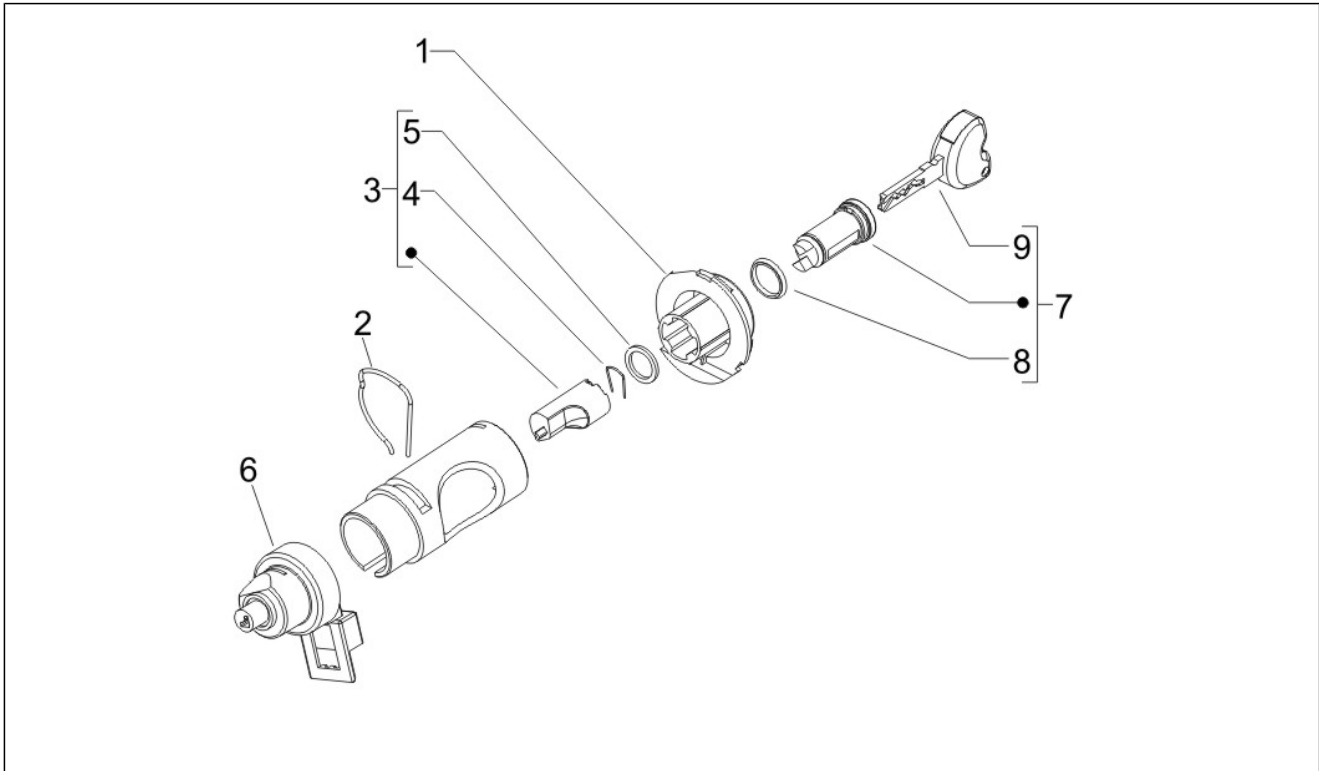

Group	Frame - Plastic parts - Coachwork
Code	02.46
Description	Locks
Service	1

Pos.	Code	Description	Qty	Variants
1	781153	Lock body	1	
2	253937	Spring	1	
3	298903	Complete lock block	1	
4	298838	Cylinder retainer spring	1	
5	298594	Flat washer	1	
6	58200R	Immobilizer antenna	1	
6	638534	Immobilizer antenna	1	
7	672539	Cylinder set	1	
8	298731	Gasket ring	1	
9	575810	Key blank	1