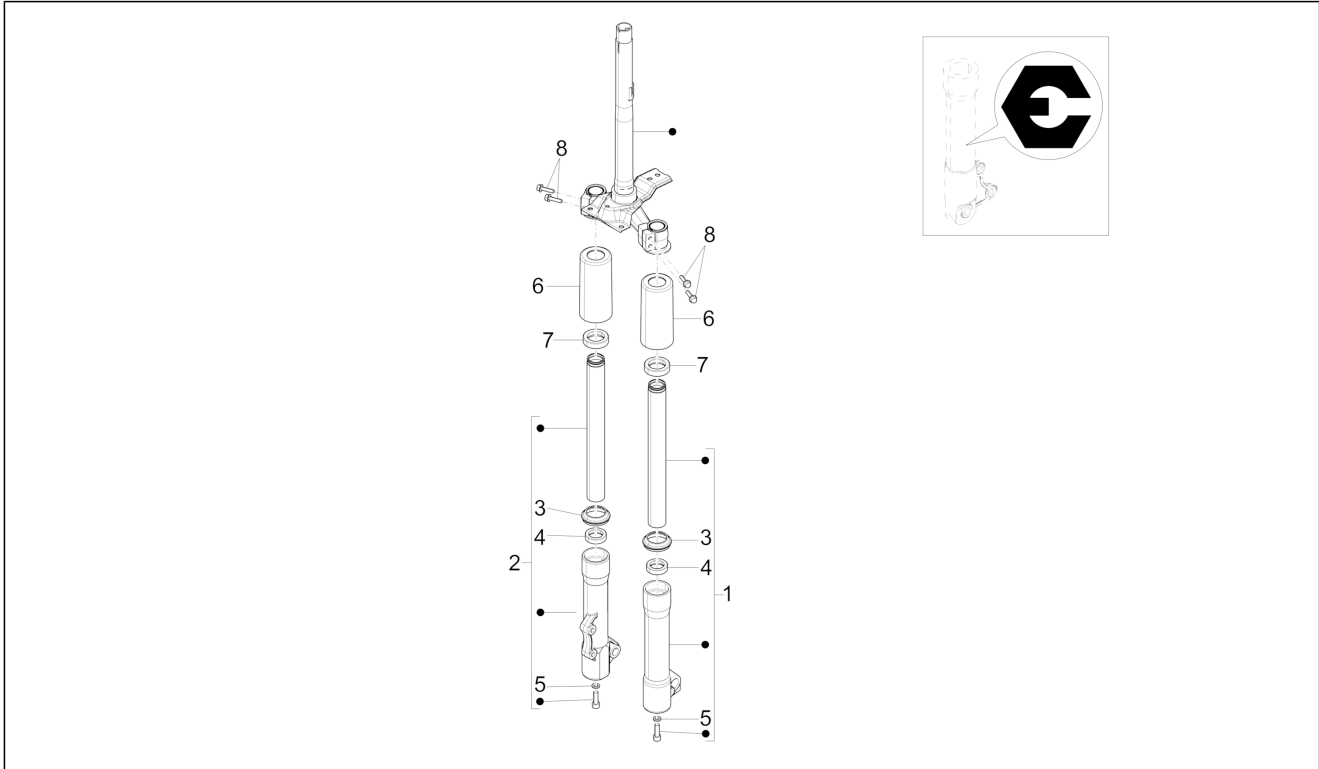

Group	Suspensions - Wheels
Code	04.04
Description	Fork's components (Escorts)
Service	1

Pos.	Code	Description	Qty	Variants
1	667023	R.H. sleeve assy (ESCORTS)	1	
2	667024	L.H. sleeve assy (ESCORTS)	1	
3	601413	Dust cover	2	
4	601412	Gasket ring	2	
5	601415	Washer	2	
6	665635	Sleeve (RICAMBI)	2	
7	601409	Pad	2	
8	601414	screw	4