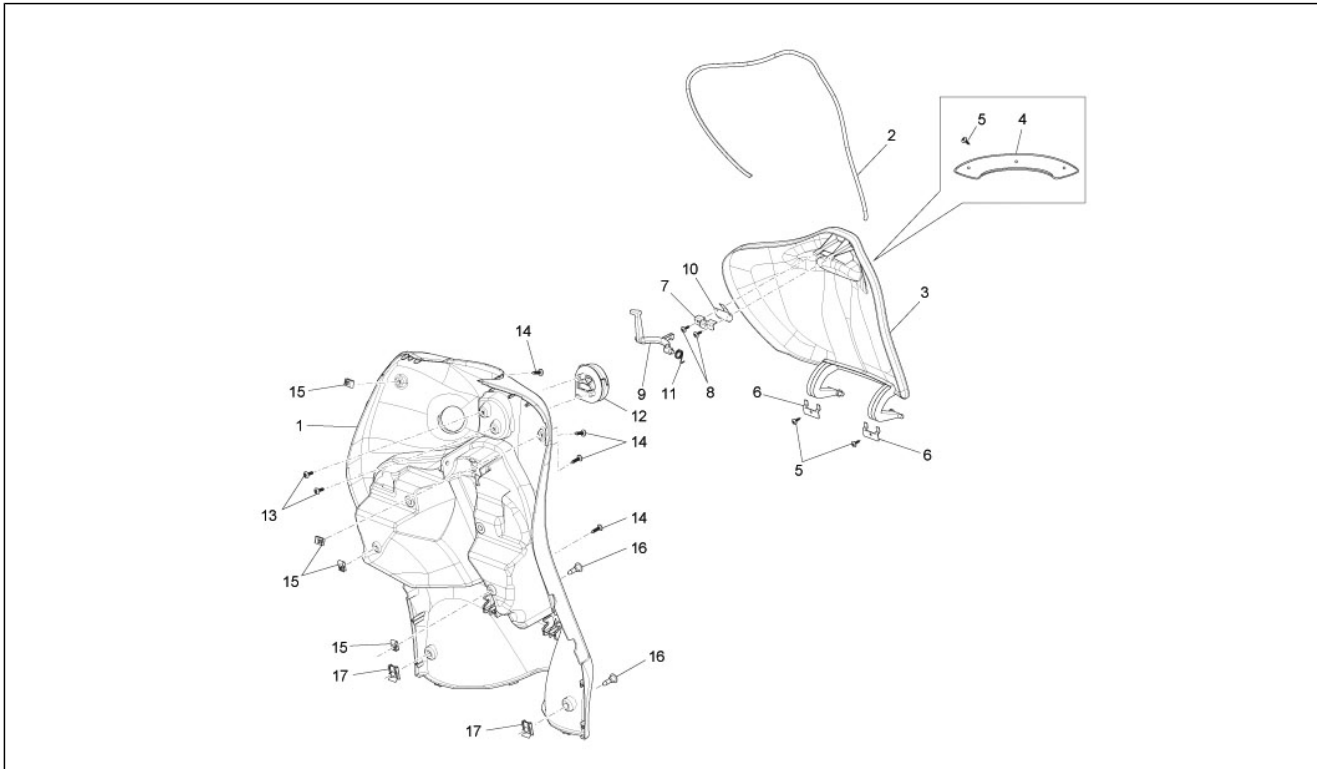

Group	Frame - Plastic parts - Coachwork
Code	02.30
Description	Front glove-box - Knee-guard panel
Service	1

Pos.	Code	Description	Qty	Variants
				Vehicle colour:Brown[124/A] Vehicle colour:Red[894] Vehicle colour:Brown[124/A] Vehicle colour:Red[894] Vehicle colour: Vehicle colour:Blue[222/A] Vehicle colour:Grey[742/B] Version:Serie speciale "Italia"[SP] Vehicle colour:Grey[742/B] Vehicle colour:White[566] Vehicle colour:Grey[742/B] Version:"S" Version[S]
3	67203500M6	Glove compartment door	1	Vehicle colour:White[566] Vehicle colour:White[566]
3	67203500Q2	Glove compartment door	1	Vehicle colour:Blue[222/A] Vehicle colour:Red[894] Vehicle colour:Marrone Vietnam[130/A]
3	67203500RU	Glove compartment door	1	Vehicle colour:White[566] Vehicle colour:BLACK[79/A]
4	656674	Handle	1	
5	297498	Self tapping screw M3,5x13	5	
6	257614	Square	2	
7	252420	Square	1	
8	267115	Self tapping screw M4x16	2	
9	295528	Hook	1	
10	573057	Locking plate	1	
11	257617	Spring	1	
12	575819	Bag holder hook	1	
13	259349	Screw M4,2x13	2	
14	CM179202	screw	1	
15	254485	Spring plate M6	2	
16	CM179201	Metric screw M6x22	2