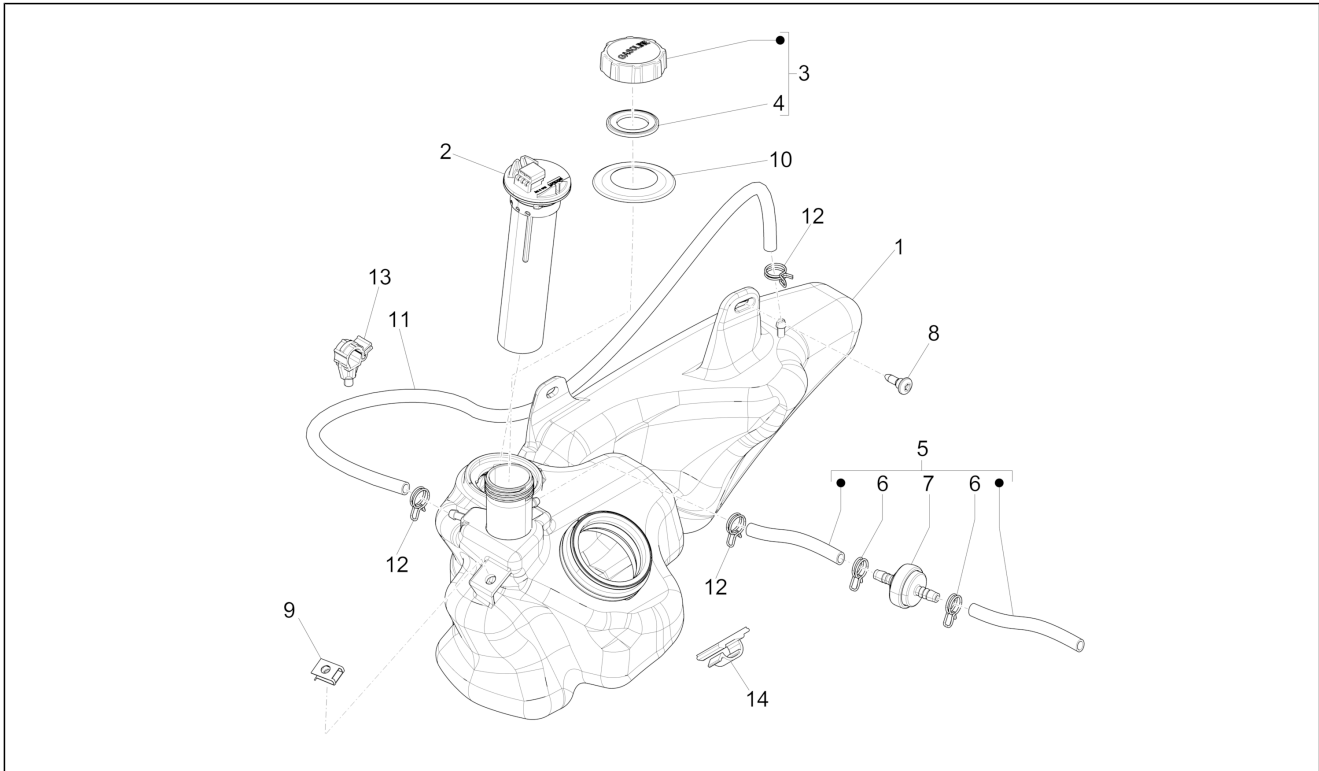

Group	Frame - Plastic parts - Coachwork
Code	02.47
Description	Fuel tank
Service	1

Pos.	Code	Description	Qty	Variants
1	676163	Fuel tank	1	
2	CM025710	Level gauge	1	
2	CM025721	Level gauge	1	
3	259832	Tank cap	1	
4	258160	Tank cover gasket	1	
5	67252945	Complete breather pipe	1	
6	CM002908	Hose clamp	2	
7	576748	Safety valve	1	
8	CM179202	screw	2	
9	254485	Spring plate M6	1	
10	622235	Float chamber	1	
11	CM001432	Tank breather pipe Ø5x10 L.1060	1	
12	CM002904	Hose clamp	3	
13	CM006910	Molletta	1	
14	577594	Spring clamp	1