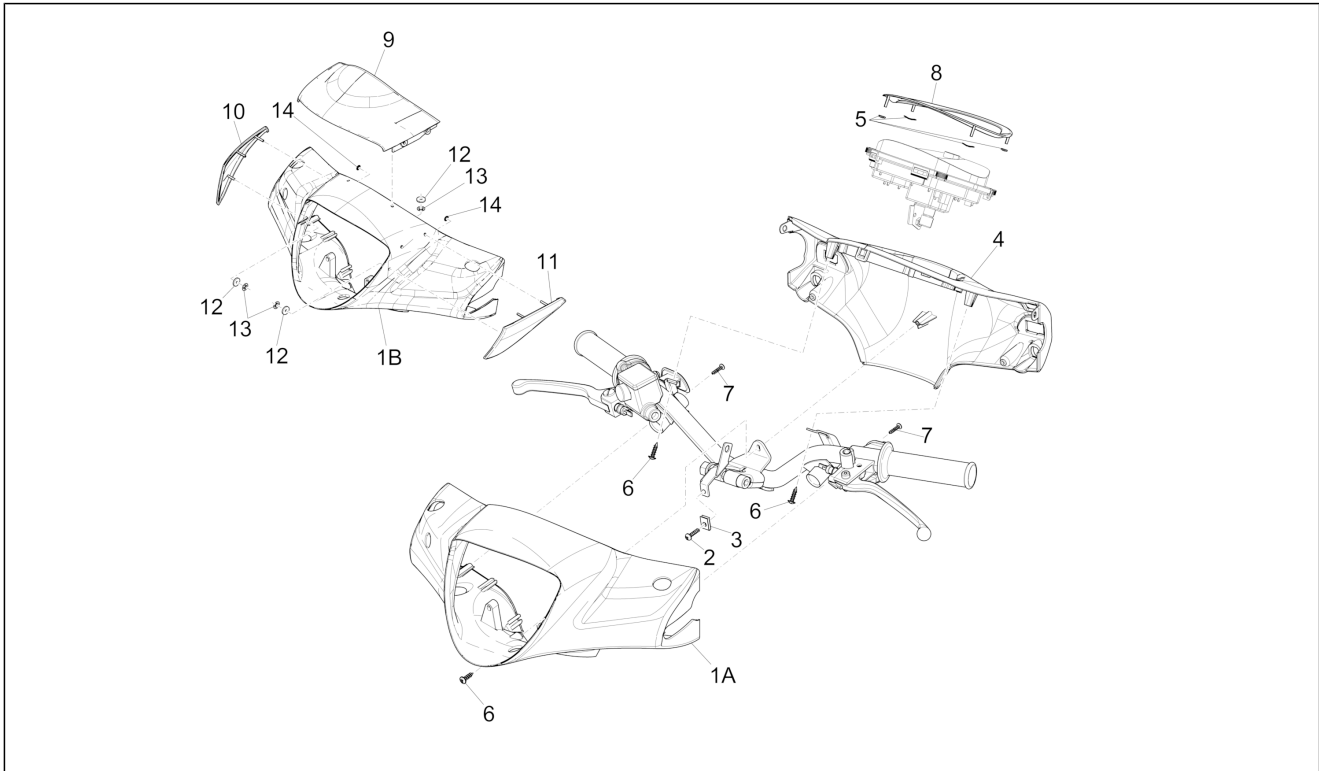

Group	Handlebars/Steering
Code	03.01
Description	Handlebars coverages
Service	1

Pos.	Code	Description	Qty	Variants
1A	67330700R7	Front handlebar cover	1	Vehicle colour:Red[894] Vehicle colour:Red[894]
1B	5A000293	Front handlebar cover	1	Version:"S" Version[S]
1B	5A000293000EZ	Front handlebar cover	1	Version:Serie speciale "Italia" 2014[SPI] Vehicle colour:Grey[742/B] Vehicle colour:Grey[742/B] Version:"S" Version[S]