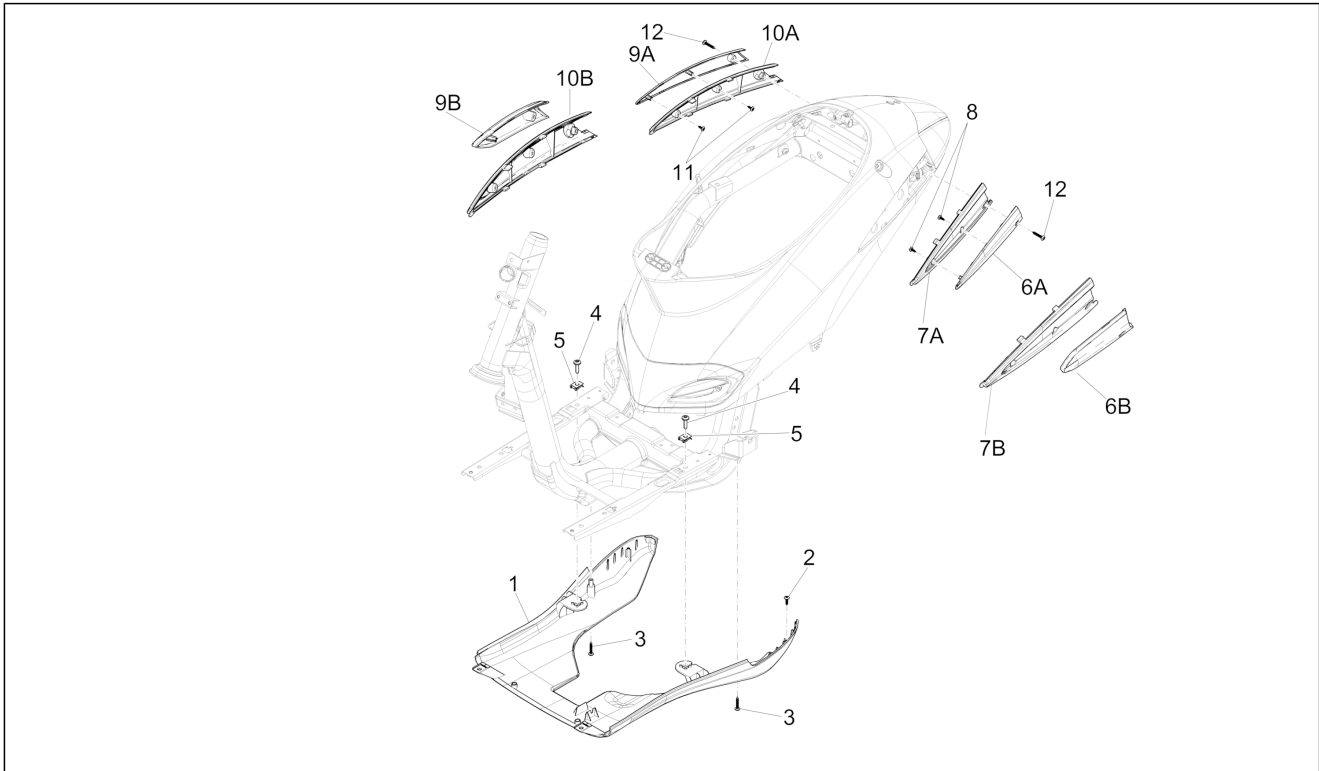

Group	Frame - Plastic parts - Coachwork
Code	02.32
Description	Side cover - Spoiler
Service	1

Pos.	Code	Description	Qty	Variants
10A	655736	Right rear lateral frame	1	
10B	5A000215	Right rear lateral bumpers	1	Version:"S" Version[S], "S" Italia 2014[SI], Serie speciale "Italia" 2014[SPI]