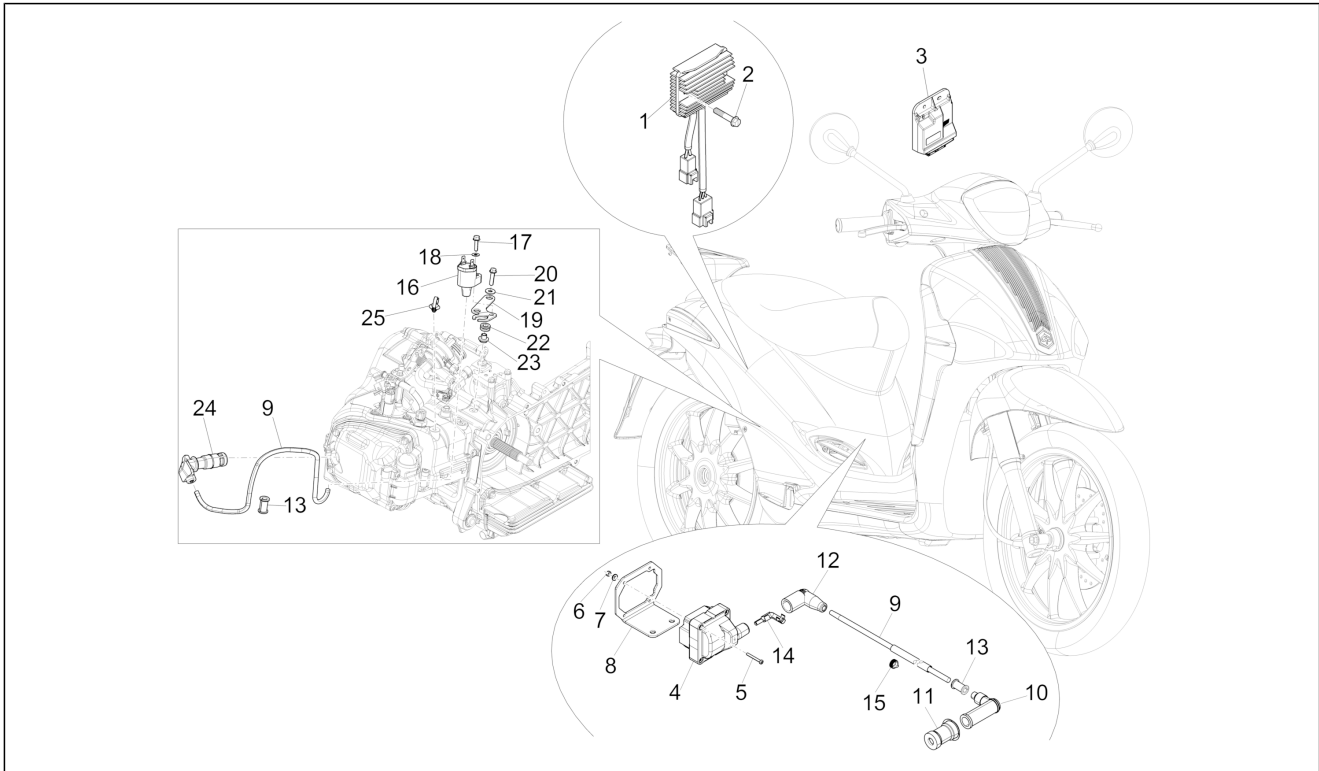

Group	Electrical system
Code	06.06
Description	Voltage Regulators - Electronic Control Units (ecu) - H.T. Coil
Service	1

Pos.	Code	Description	Qty	Variants
1	58090R	Voltage regulator	1	
1	58204R	Voltage regulator	1	
2	018639	Hex screw M6x20	2	
3	1D000380R	Electronic control unit	1	
4	58120R	HT coil	1	
5	583236	screw M3x20	4	
6	020003	Nut M 3	4	
7	012554	Washer 3.2x5.7x0.9	4	
8	642454	HV COIL SUPPORT	1	
9	080341	H.V. cable	1	
10	969348	Screened cap	1	
11	436919	Protection collar	1	
12	641040	Insulating cap	1	
13	563989	Fairlead	1	
14	641725	HV terminal	1	
15	145298	Lock-strap L=180mm	1	
16	CM255202	HT coil	1	
17	872269	Screw w/ flange M5x20	1	
18	012528	Washer	1	
19	1A000638	H.V. coil support bracket	1	
20	1A000350	Screw w/ flange M6x25	2	
21	013880	Flat washer 16x6,5x1,5	2	
22	487665	Fairlead	2	
23	B018293	Spacer	2	
24	642200	Screened cap	1	
25	641764	Hose clamp	1