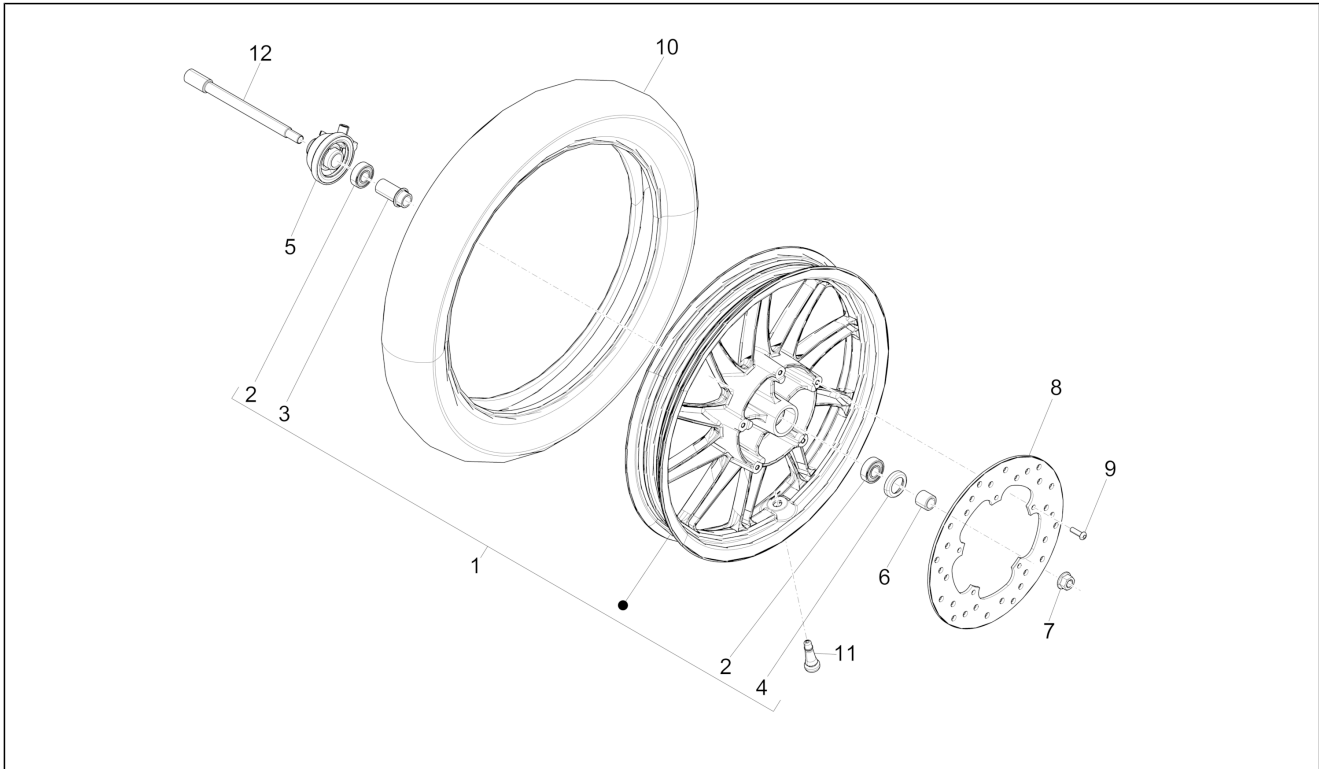

Group	Suspensions - Wheels
Code	04.11
Description	Front wheel
Service	1

Pos.	Code	Description	Qty	Variants
7	271740	Nut M12	1	
8	5A000413R	Brake disc	1	
9	667152	Hex socket screw M6x20	5	
10	666206	Front tyre 80/90-15"(CHENG SHIN/MAX)	1	
10	666946	Front tyre 80/90-15"(VEE RUBBER)	1	
11	270991	Tubeless tyre valve	1	
12	666972	Front wheel axle	1