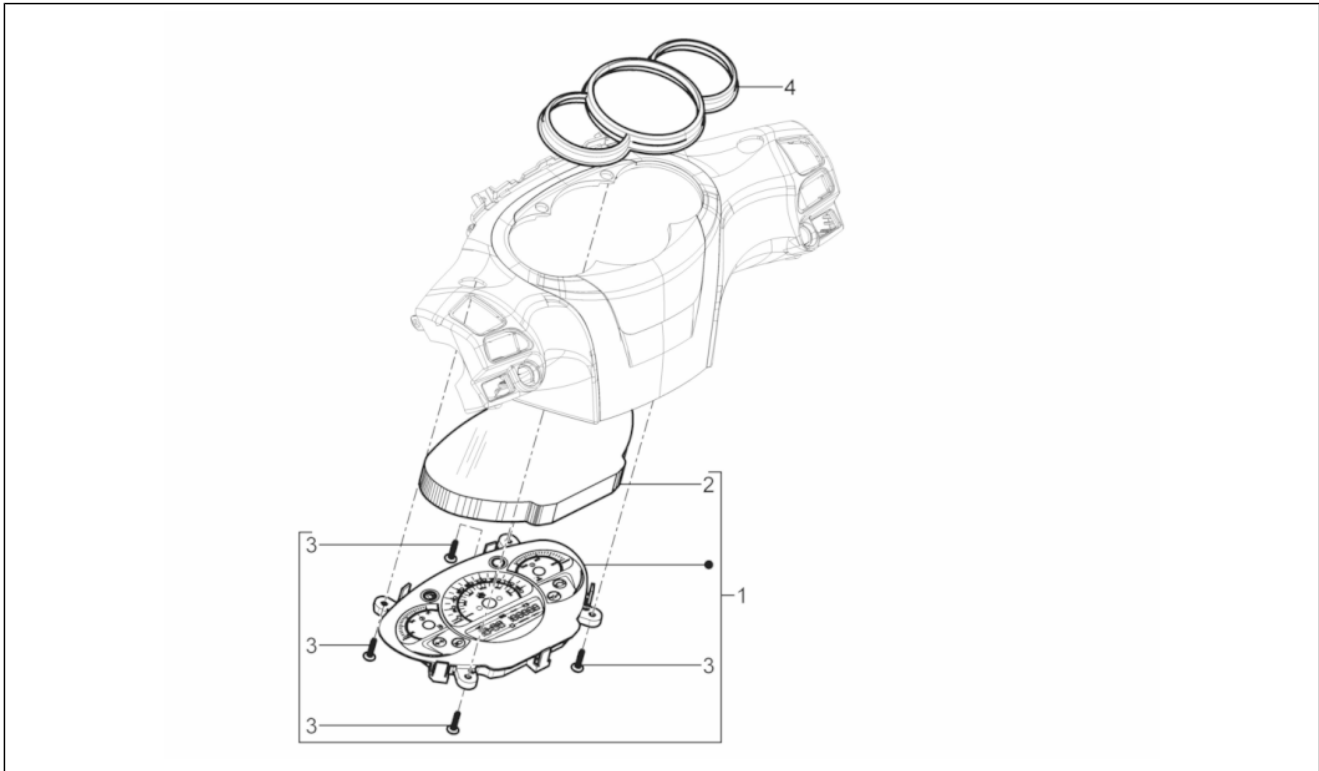

Group	Handlebars/Steering
Code	03.02
Description	Meter combination - Cruscotto
Service	1

Pos.	Code	Description	Qty	Variants
1	641853	Meter combination	1	
2	642180	Instrument panel glass	1	
3	CM180702	Self tapping screw	4	
4	657044	Instrument panel frame	1	
4	672138	Instrument panel frame	1