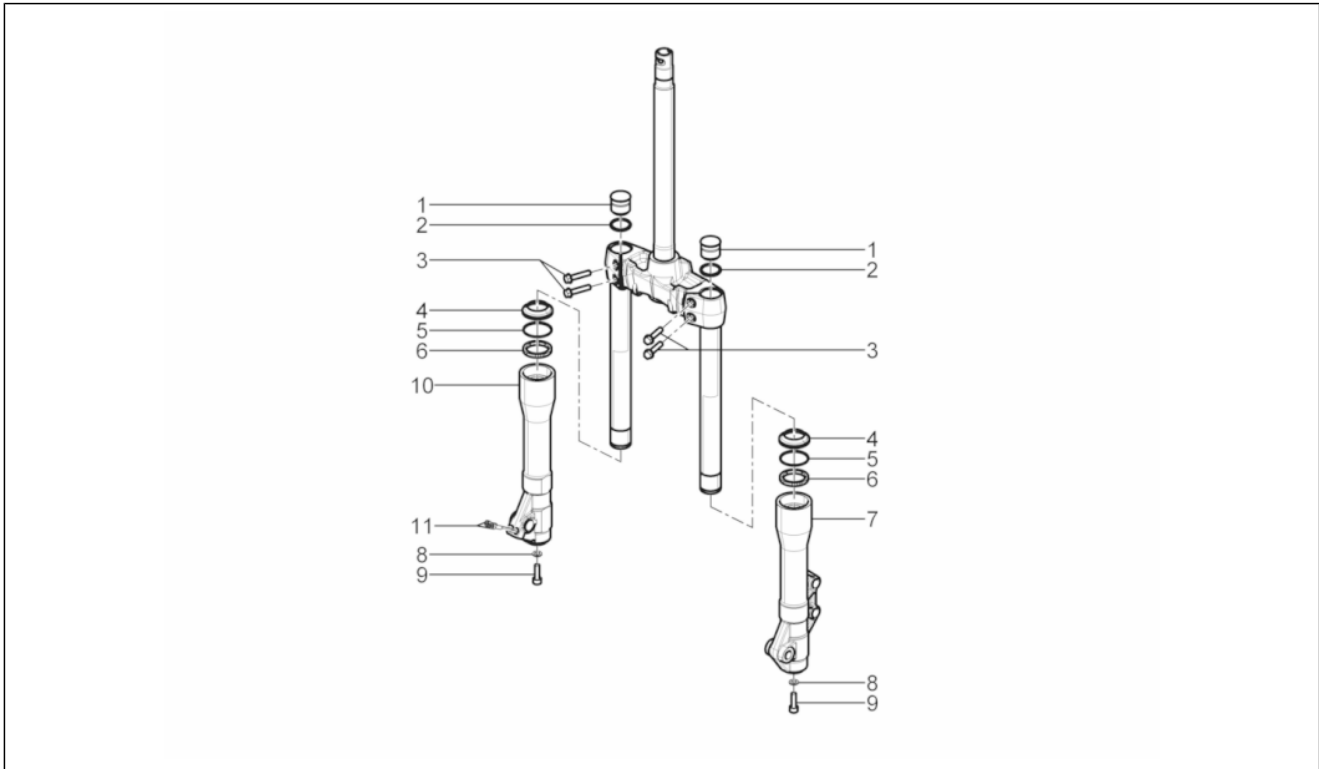

Group	Suspensions - Wheels
Code	04.03
Description	Fork's components (Kayaba)
Service	1

Pos.	Code	Description	Qty	Variants
1	666390	Plug	2	
2	666389	O-ring	2	
3	649992	screw	4	
4	600269	Dust cover ring ABS	2	
5	497132	Gasket ring	2	
6	601310	Fork oil seal ABS	2	
7	666393	L.H. sleeve assy	1	
8	599270	Washer (Kayaba)	2	
9	666387	screw	2	
10	666392	R.H. sleeve assy ABS	1	
11	649619	screw	2