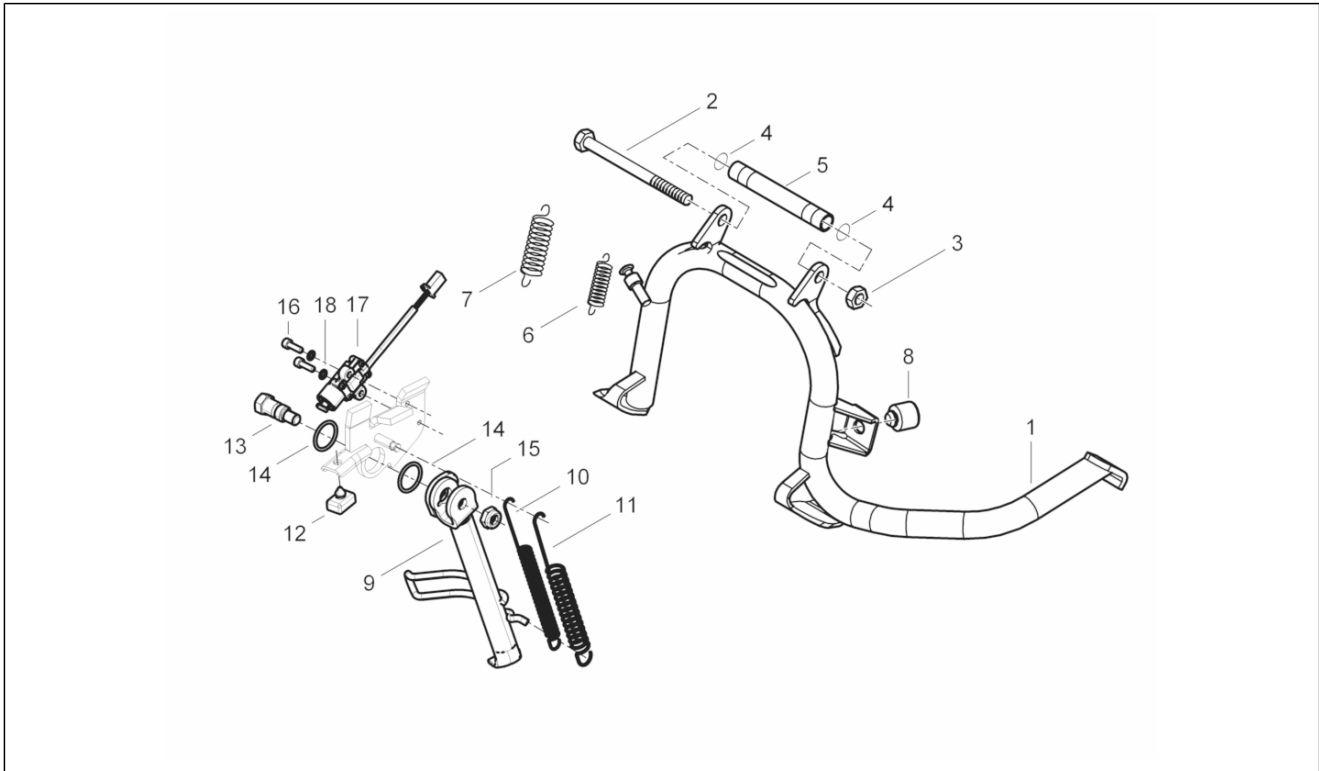

Group	Frame - Plastic parts - Coachwork
Code	02.25
Description	Stand/s
Service	1

Pos.	Code	Description	Qty	Variants
1	665960	Stand with U.P. (unmovable parts)	1	
2	030115	Hex screw M10x130	1	
3	002440	Self locking nut M10	1	
4	273754	O-ring	2	
5	582298	Spacer	1	
6	582850	Internal lateral stand spring	1	
7	582851	Lateral stand spring	1	
8	272426	Pad	1	
9	665947	Lateral stand	1	
10	295788	Spring	1	
11	295789	Spring	1	
12	582885	Stop buffer	1	
13	647595	Side stand fixing screw.	1	
14	191189	Gasket	2	
15	002440	Self locking nut M10	1	
16	292889	Hex socket screw M5x16	2	
17	639542	Button for side stand	1	
18	012532	Washer 5,3x10x0	2