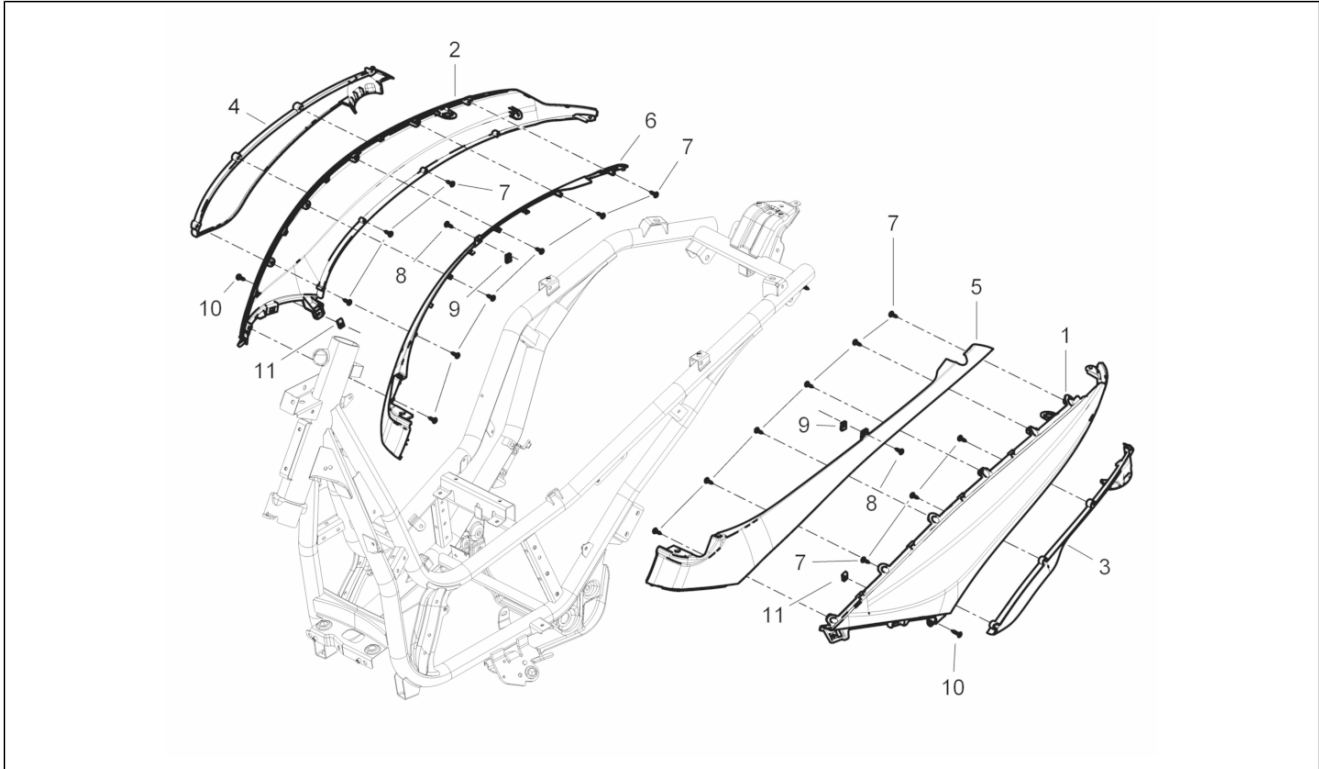

Group	Frame - Plastic parts - Coachwork
Code	02.32
Description	Side cover - Spoiler
Service	1

Pos.	Code	Description	Qty	Variants
				Vehicle colour:White[595] Vehicle colour:Mercury brown[120/A] Vehicle colour:Midnight Blue[222/A] Vehicle colour:Pearl White[566] Vehicle colour:Perseus Bronze[579] Vehicle colour:Competition Black[98/A] Vehicle colour:Matt cloudy grey[773/B] Vehicle colour:Matt carbon black[93/B]
4	657243000C	Lower side panel r.h.	1	Vehicle colour:Pearl White[566] Vehicle colour:Midnight Blue[222/A] Vehicle colour:Perseus Bronze[579] Vehicle colour:Mercury brown[120/A] Vehicle colour:Antares Red[849/A] Vehicle colour:Competition Black[98/A]
4	672616000C	Lower side panel r.h.	1	Vehicle colour:Orion Grey[713/B] Vehicle colour:Antares Red[849/A] Vehicle colour:White[595] Vehicle colour:Mercury brown[120/A] Vehicle colour:Midnight Blue[222/A] Vehicle colour:Pearl White[566] Vehicle colour:Perseus Bronze[579] Vehicle colour:Competition Black[98/A] Vehicle colour:Matt carbon black[93/B] Vehicle colour:Matt cloudy grey[773/B]
5	65635500EU	LH side panel upper	1	Vehicle colour:Pearl White[566] Vehicle colour:Midnight Blue[222/A] Vehicle colour:Orion Grey[713/B] Vehicle colour:Perseus Bronze[579] Vehicle colour:Mercury brown[120/A] Vehicle colour:Antares Red[849/A] Vehicle colour:Competition Black[98/A]
5	65635500NM	LH side panel upper	1	Vehicle colour:White[595] Vehicle colour:Matt cloudy grey[773/B] Vehicle colour:Matt carbon black[93/B]
6	65635600EU	RH side panel upper	1	Vehicle colour:Pearl White[566] Vehicle colour:Midnight Blue[222/A]