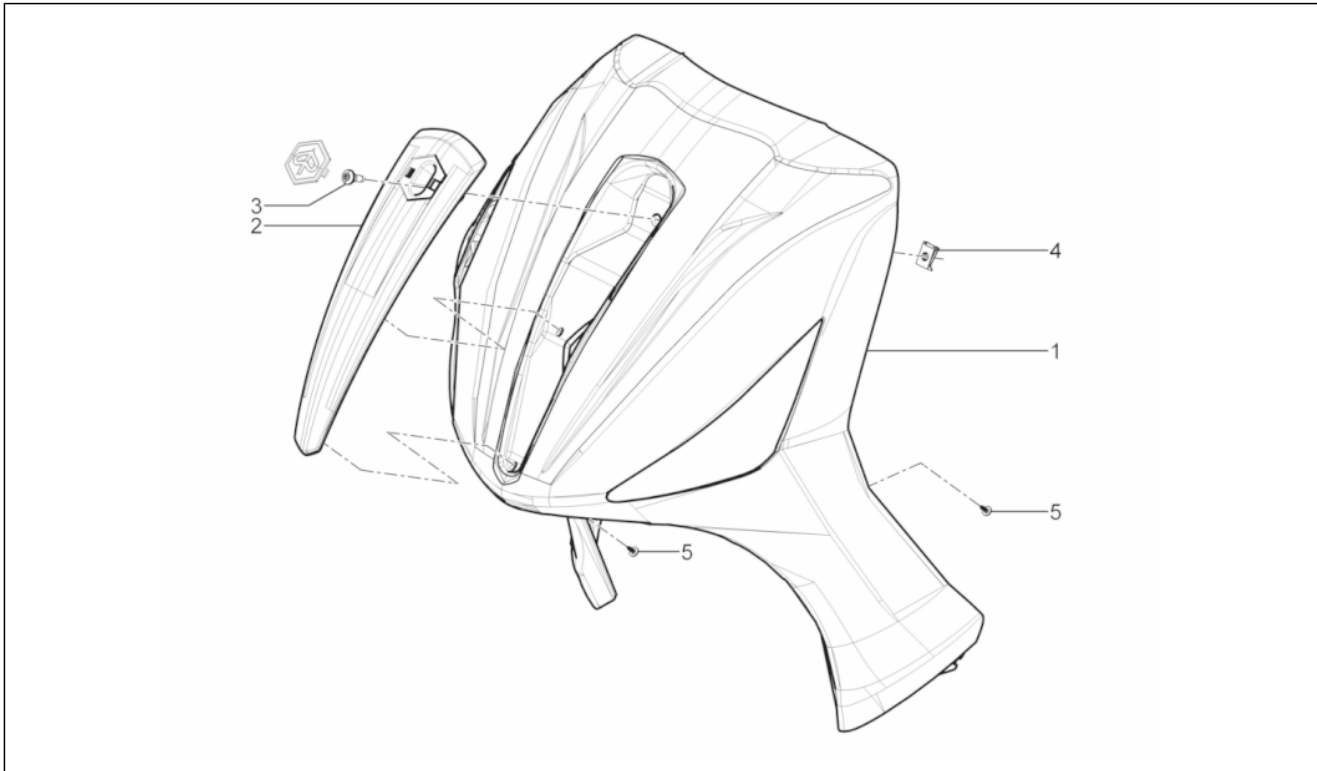

Group	Frame - Plastic parts - Coachwork
Code	02.26
Description	Front shield
Service	1

Pos.	Code	Description	Qty	Variants
1	656338	Front shield	1	
1	65633800BT	Front shield	1	Vehicle colour: Pearl White[566]
1	65633800BU	Front shield	1	Vehicle colour: White[595]
1	65633800DE	Front shield	1	Vehicle colour: Midnight Blue[222/A]
1	65633800EV	Front shield	1	Vehicle colour: Orion Grey[713/B]
1	65633800GV	Front shield	1	Vehicle colour: Perseus Bronze[579]
1	65633800HC	Front shield	1	Vehicle colour: Matt cloudy grey[773/B]
1	65633800M8	Front shield	1	Vehicle colour: Mercury brown[120/A]
1	65633800NO	Front shield	1	Vehicle colour: Matt carbon black[93/B]
1	65633800RR	Front shield	1	Vehicle colour: Antares Red[849/A]
1	65633800XN2	Front shield	1	Vehicle colour: Competition Black[98/A]
2	656339	Steering column cover	1	
2	673722	Steering column cover	1	
3	CM179201	Metric screw M6x22	1	
4	254485	Spring plate M6	1	
5	297498	Self tapping screw M3,5x13	2