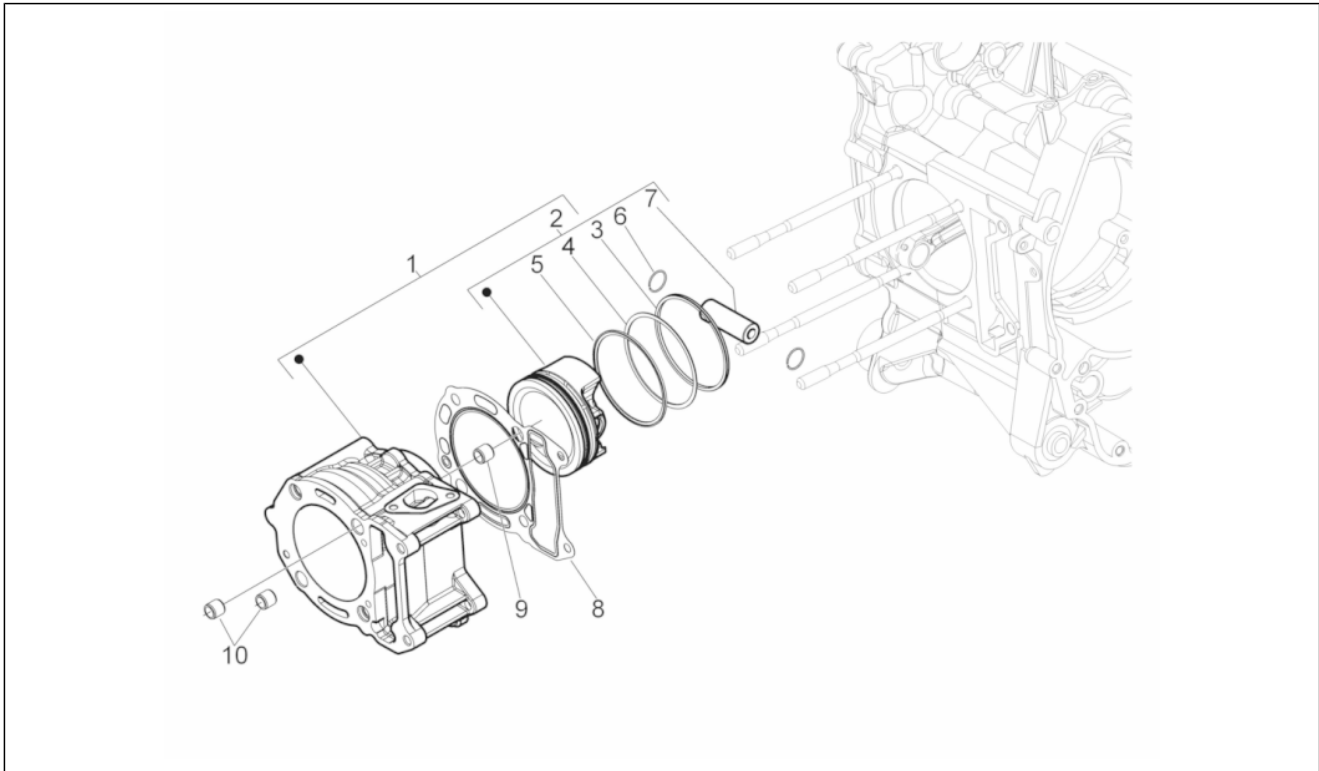

Group	Engine
Code	01.07
Description	Cylinder-piston-wrist pin unit
Service	1

Pos.	Code	Description	Qty	Variants
1	876605	Cyl.pist.-wrist pin assy unit	1	
2	8481330001	Piston-wrist pin assy. Cat.A	1	
2	8481330002	Piston + piston pin Cat.B	1	
2	8481330003	Piston + piston pin Cat.C	1	
2	8481330004	Piston + piston pin Cat.D	1	
3	485914	Oil scraper ring d.57x2,5	1	
4	486362	Oil scraper ring d.57x1	1	
5	485779	Compression ring d.57x1	1	
6	963486	Snap ring	2	
7	482335	Piston pin	1	
8	875113	Cylinder base gasket 0,6 mm	1	
8	875114	Cylinder base gasket 0,8 mm	1	
9	277916	Locating dowel	2	
10	478115	Locating dowel $\varnothing 11 \times \varnothing 8,1 \times 10$	2