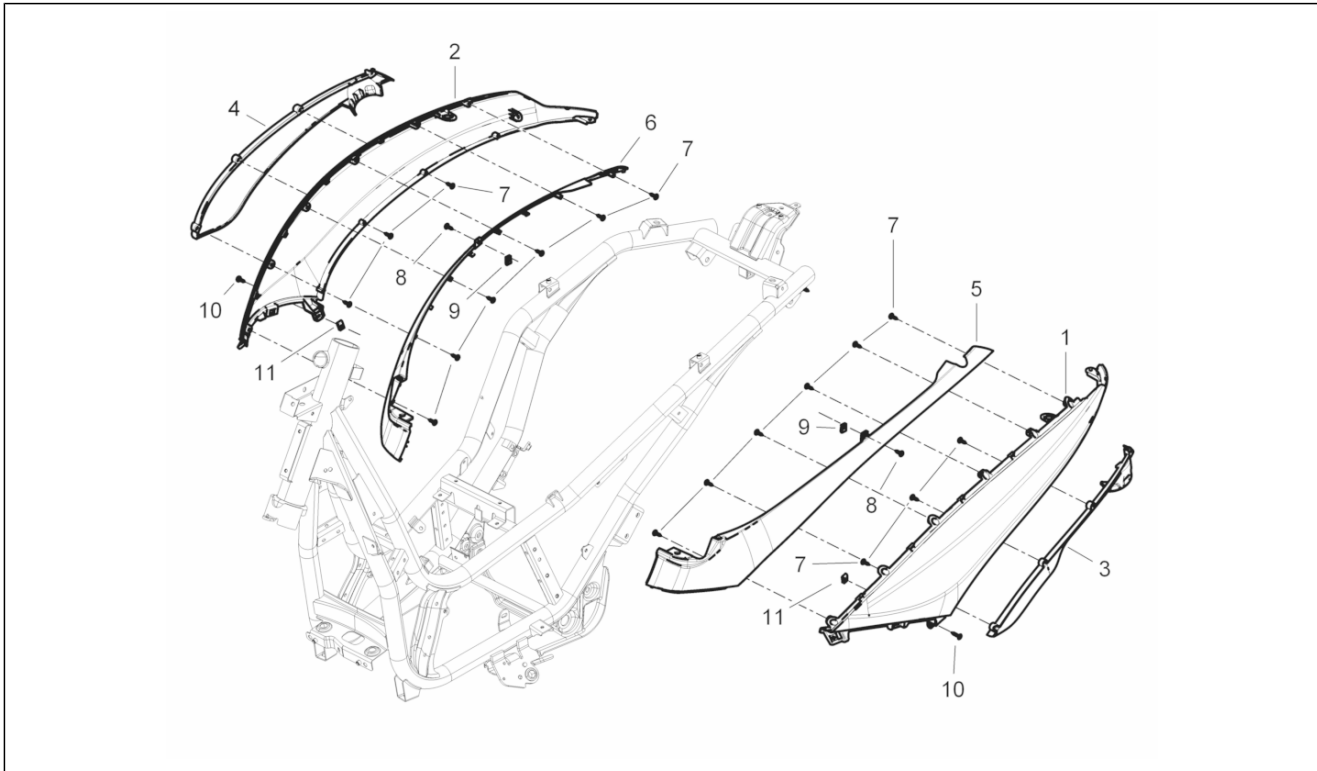

Group	Frame - Plastic parts - Coachwork
Code	02.32
Description	Side cover - Spoiler
Service	1

Pos.	Code	Description	Qty	Variants
1	656353	Rear body side L.H.	1	
1	65635300BT	Rear body side l.h.	1	Vehicle colour: Pearl White[566]
1	65635300BU	Rear body side l.h.	1	Vehicle colour: White[595]
1	65635300DE	Rear body side l.h.	1	Vehicle colour: Midnight Blue[222/A]
1	65635300EV	Rear body side l.h.	1	Vehicle colour: Orion Grey[713/B]
1	65635300GV	Rear body side l.h.	1	Vehicle colour: Perseus Bronze[579]
1	65635300HC	Rear body side l.h.	1	Vehicle colour: Matt cloudy grey[773/B]
1	65635300M8	Rear body side l.h.	1	Vehicle colour: Mercury brown[120/A]
1	65635300NO	Rear body side l.h.	1	Vehicle colour: Matt carbon black[93/B]
1	65635300RR	Rear body side l.h.	1	Vehicle colour: Antares Red[849/A]
1	65635300XN2	Rear body side l.h.	1	Vehicle colour: Competition Black[98/A]
2	656354	Rear body side r.h.	1	
2	65635400BT	Rear body side r.h.	1	Vehicle colour: Pearl White[566]
2	65635400BU	Rear body side r.h.	1	Vehicle colour: White[595]
2	65635400DE	Rear body side r.h.	1	Vehicle colour: Midnight Blue[222/A]
2	65635400GV	Rear body side r.h.	1	Vehicle colour: Perseus Bronze[579]
2	65635400HC	Rear body side r.h.	1	Vehicle colour: Matt cloudy grey[773/B]
2	65635400M8	Rear body side r.h.	1	Vehicle colour: Mercury brown[120/A]
2	65635400NN	Rear body side r.h.	1	Vehicle colour: White[595]
2	65635400NO	Rear body side r.h.	1	Vehicle colour: Matt carbon black[93/B]
2	65635400RR	Rear body side r.h.	1	Vehicle colour: Antares Red[849/A]
2	65635400XN2	Rear body side r.h.	1	Vehicle colour: Competition Black[98/A]
3	657242000C	Lower side panel l.h.	1	Vehicle colour: Pearl White[566] Vehicle colour: Midnight Blue[222/A] Vehicle colour: Perseus Bronze[579] Vehicle colour: Mercury brown[120/A] Vehicle colour: Antares Red[849/A] Vehicle colour: Competition Black[98/A]
3	672615000C	Lower side panel l.h.	1	Vehicle colour: Orion Grey[713/B] Vehicle colour: Antares Red[849/A]