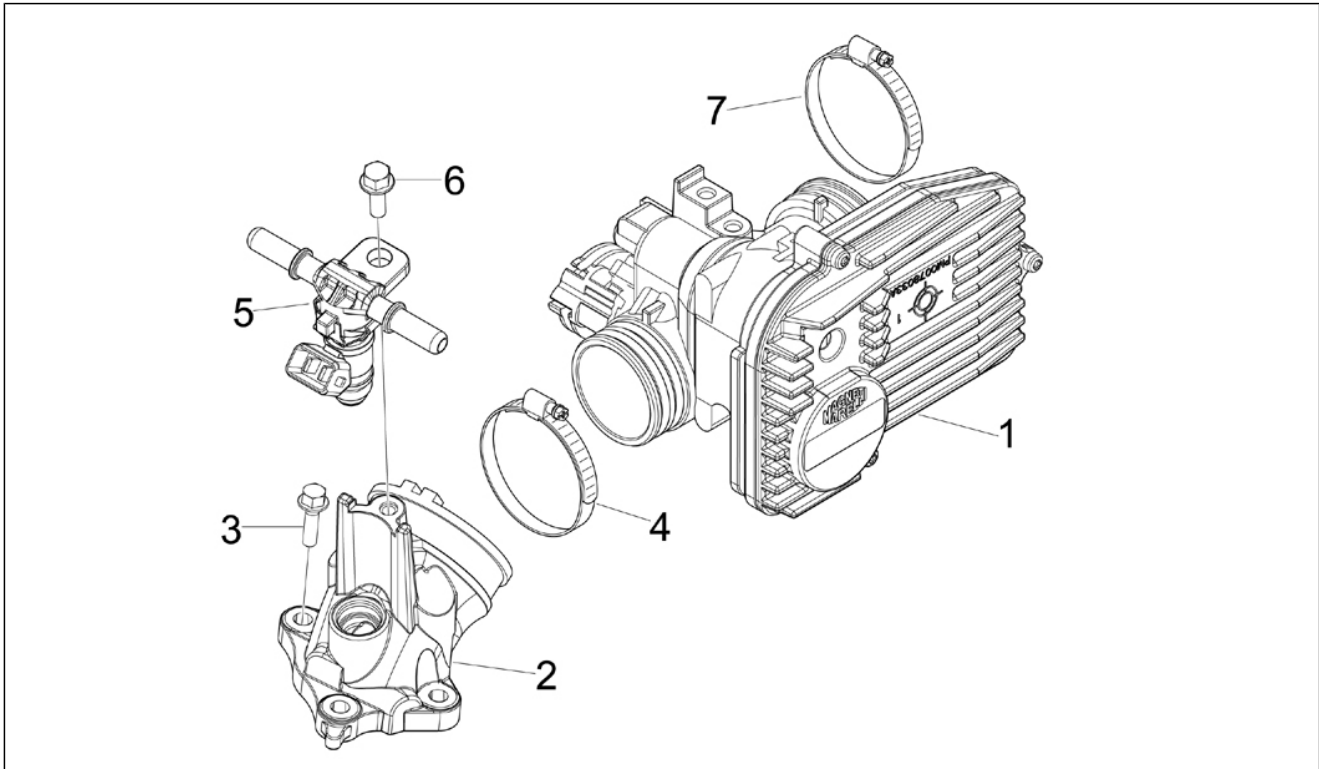

Group	Engine
Code	01.36
Description	Throttle body - Injector - Union pipe
Service	1

Pos.	Code	Description	Qty	Variants
1	CM081719	Throttle body with E.C.U.	1	
1	CM0817245	Throttle body with E.C.U.	1	
1	CM084801	Throttle body with electronic control unit	1	
1	CM084821	Throttle body cpl.	1	
2	875694	Union pipe	1	
3	828152	screw M6x22	3	
4	642044	Metallic clamp	1	
5	8732885	Complete injector	1	
6	872269	Screw w/ flange M5x20	1	
7	260918	Hose clamp	1