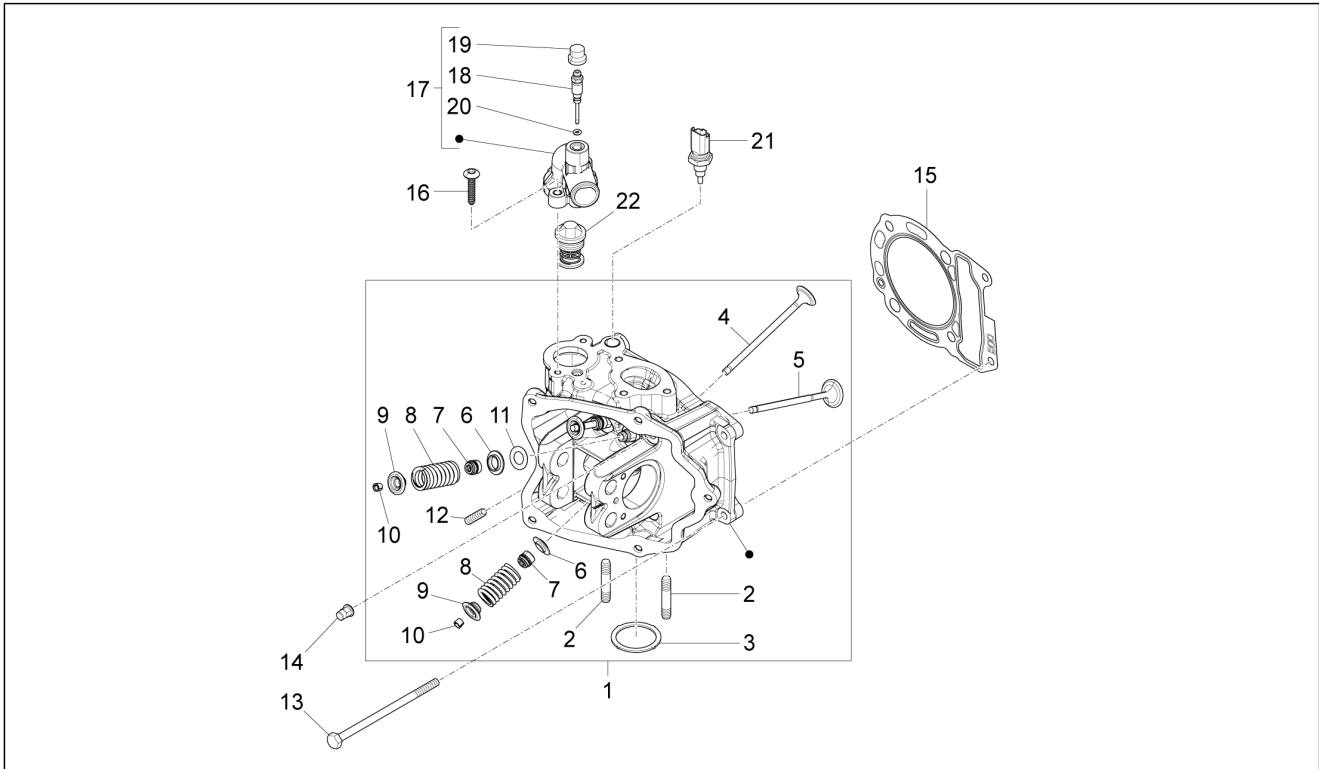

Group	Engine
Code	01.10
Description	Head unit - Valve
Service	1

Pos.	Code	Description	Qty	Variants
1	8778015	Complete cylinder head for spare parts	1	
1	B0161175	Cylinder head assembly	1	
1	B019386	Cylinder head assembly	1	
2	435629	Stud bolt M7	2	
3	480853	Exhaust pipe gasket	1	
4	873114	Exhaust valve	2	
5	872999	Intake valve	2	
6	483711	Lower cap	4	
7	436438	Valve gasket ring	4	
8	875140	Valve spring	4	
8	B019429	Valve spring	4	
9	483914	Upper cap	4	
10	285846	Valve half-cone	8	
11	CM159801	Spacer washer 0,4 mm	1	
11	CM159802	Spacer washer 0,8 mm	1	
11	CM159803	Spacer washer 1,2 mm	1	
12	877432	Plug	1	
13	485603	Screw w/ flange	2	
14	832870	Cap nut	4	
15	876625	Cylinder head gasket 0,3 mm	1	
16	845753	Hex socket screw M5x20	2	
16	B016808	Torx Screw M5x20	2	
17	875106	Water outlet union	1	
17	B018147	Thermostat cover	1	
18	430045	Bleed screw	1	
19	063435	Bleed valve cap	1	
20	297027	Gasket	1	
21	58299R	Temp. Sensor	1