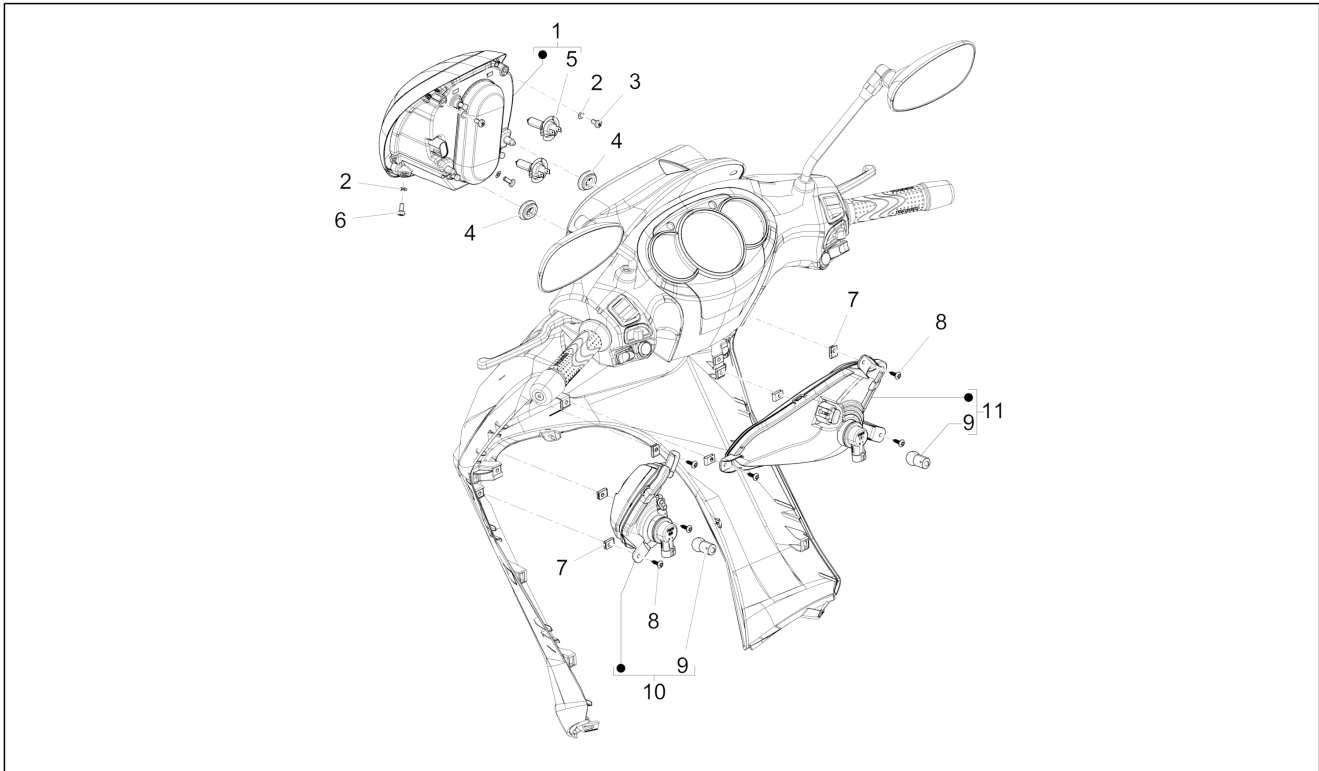

Group	Electrical system
Code	06.03
Description	Front headlamps - Turn signal lamps
Service	1

Pos.	Code	Description	Qty	Variants
1	641577	Headlamp, assy	1	
1	642894	Headlamp, assy	1	
2	006975	Washer Ø5,3xØ10x0,5	4	
3	018575	Screw M5x10	2	
4	1B000888	Pad	2	
5	294353	Lamp H7 12V-55W	2	
6	015585	Self-tapping screw M5x12	2	
7	CM017410	Spring plate	6	
8	CM178601	Self tapping screw D4.2x16	6	
9	584332	Lamp 12V-10W	2	
10	642664	Front left turn indicator	1	
11	642665	Front right turn indicator	1