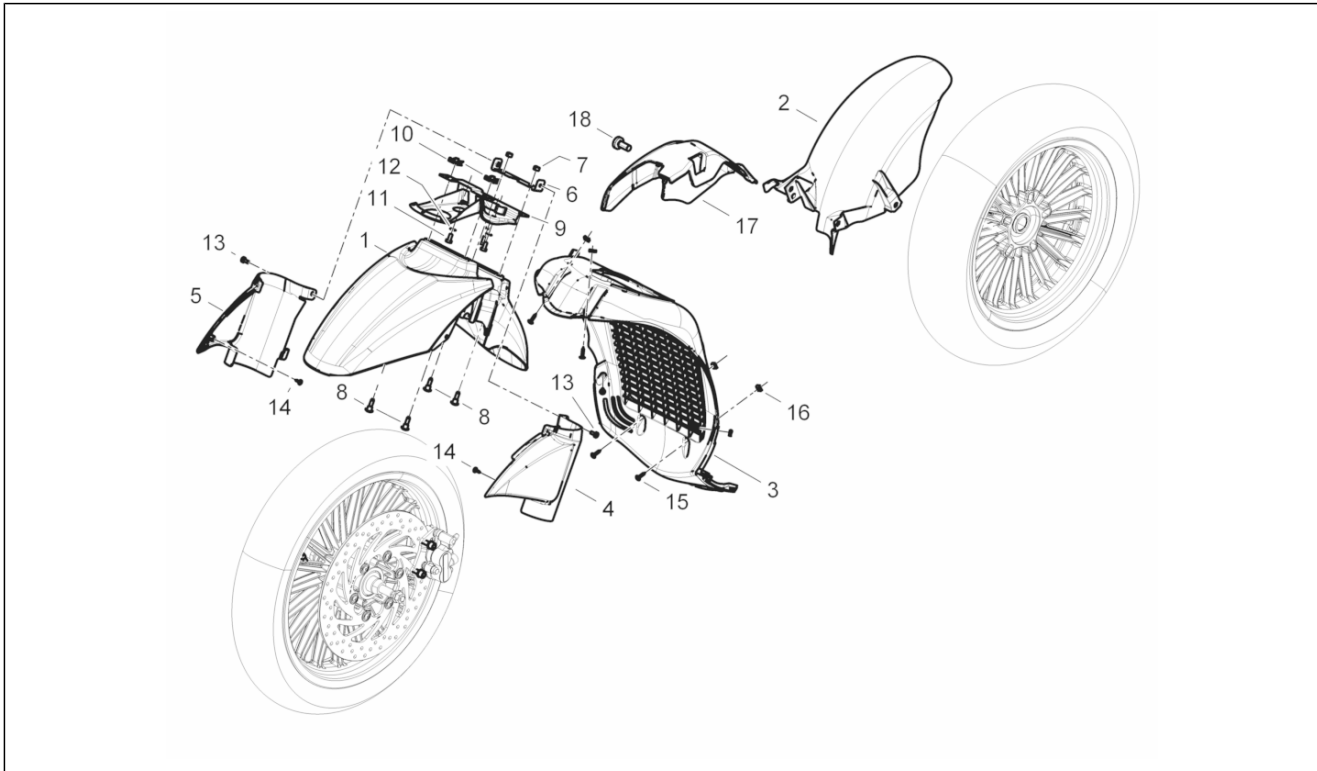

Group	Frame - Plastic parts - Coachwork
Code	02.33
Description	Wheel huosing - Mudguard
Service	1

Pos.	Code	Description	Qty	Variants
1	66550300GV	Front mudguard	1	Vehicle colour:Perseus Bronze[579]
1	667197	Front mudguard	1	
1	66719700BT	Front mudguard	1	Vehicle colour:Pearl White[566]
1	66719700BU	Front mudguard	1	Vehicle colour:White[595]
1	66719700DE	Front mudguard	1	Vehicle colour:Midnight Blue[222/A]
1	66719700EV	Front mudguard	1	Vehicle colour:Orion Grey[713/B]
1	66719700GV	Front mudguard	1	Vehicle colour:Perseus Bronze[579]
1	66719700HC	Front splash guard	1	Vehicle colour:Matt cloudy grey[773/B]
1	66719700M8	Front mudguard	1	Vehicle colour:Mercury brown[120/A]
1	66719700NO	Front mudguard	1	Vehicle colour:Matt carbon black[93/B]
1	66719700RR	Front mudguard	1	Vehicle colour:Antares Red[849/A]
1	66719700XN2	Front mudguard	1	Vehicle colour:Competition Black[98/A]
2	656830	Rear mudguard	1	
3	656340000C	Wheel compartment	1	Vehicle colour:Pearl White[566] Vehicle colour:Midnight Blue[222/A] Vehicle colour:Orion Grey[713/B] Vehicle colour:Perseus Bronze[579] Vehicle colour:Mercury brown[120/A] Vehicle colour:Antares Red[849/A] Vehicle colour:Competition Black[98/A] Vehicle colour:White[595] Vehicle colour:Matt cloudy grey[773/B] Vehicle colour:Matt carbon black[93/B]
4	66550400EU	LH sleeve	1	Vehicle colour:Antares Red[849/A] Vehicle colour:Perseus Bronze[579] Vehicle colour:Mercury brown[120/A] Vehicle colour:Orion Grey[713/B] Vehicle colour:Pearl White[566] Vehicle colour:Competition Black[98/A] Vehicle colour:Midnight Blue[222/A]
4	66550400NM	LH sleeve	1	Vehicle colour:White[595] Vehicle colour:Matt cloudy grey[773/B]