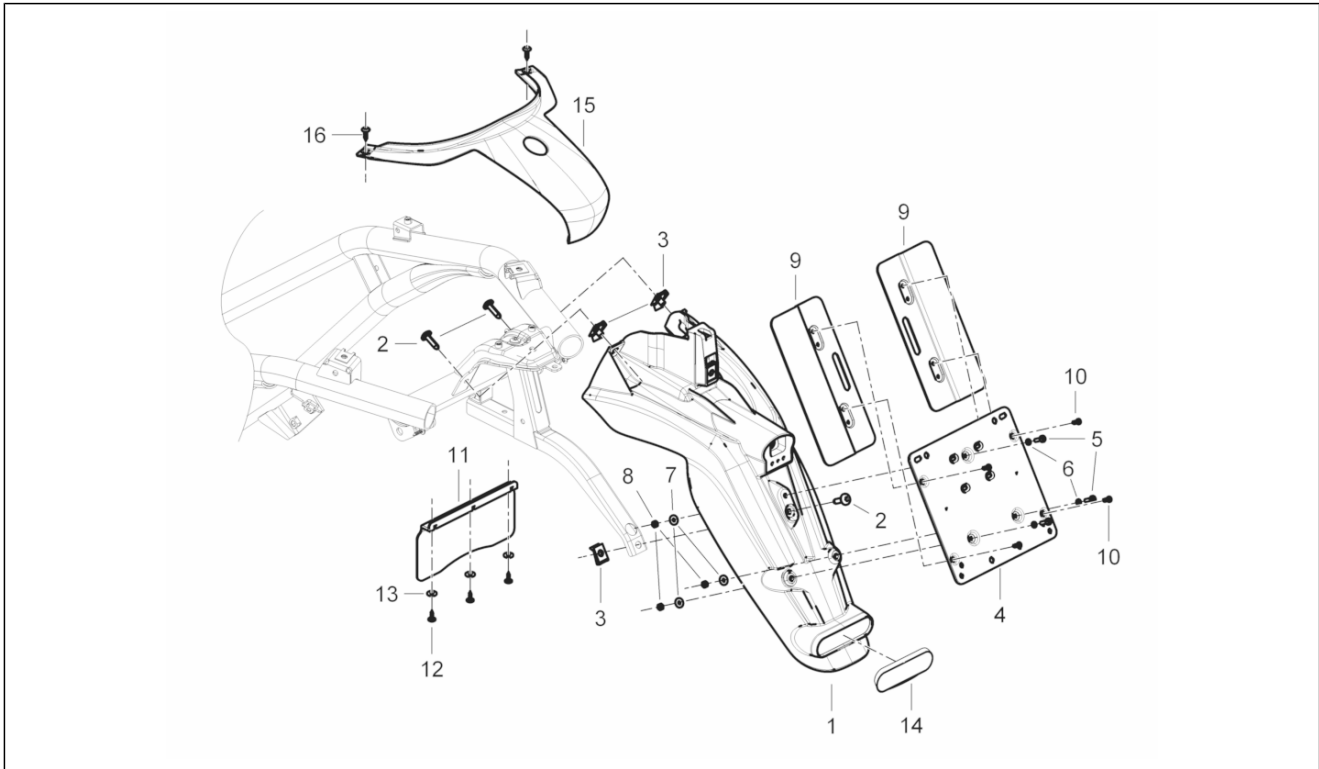

Group	Frame - Plastic parts - Coachwork
Code	02.37
Description	Rear cover - Splash guard
Service	1

Pos.	Code	Description	Qty	Variants
15	65685300DE	Rear protection	1	Vehicle colour:Midnight Blue[222/A]
15	65685300GV	Rear protection	1	Vehicle colour:Perseus Bronze[579]
15	65685300HC	Rear protection	1	Vehicle colour:Matt cloudy grey[773/B]
15	65685300M8	Rear protection	1	Vehicle colour:Mercury brown[120/A]
15	65685300NO	Rear protection	1	Vehicle colour:Matt carbon black[93/B]
15	65685300RR	Rear protection	1	Vehicle colour:Antares Red[849/A]
15	65685300XN2	Rear protection	1	Vehicle colour:Competition Black[98/A]
16	CM178601	Self tapping screw D4.2x16	1