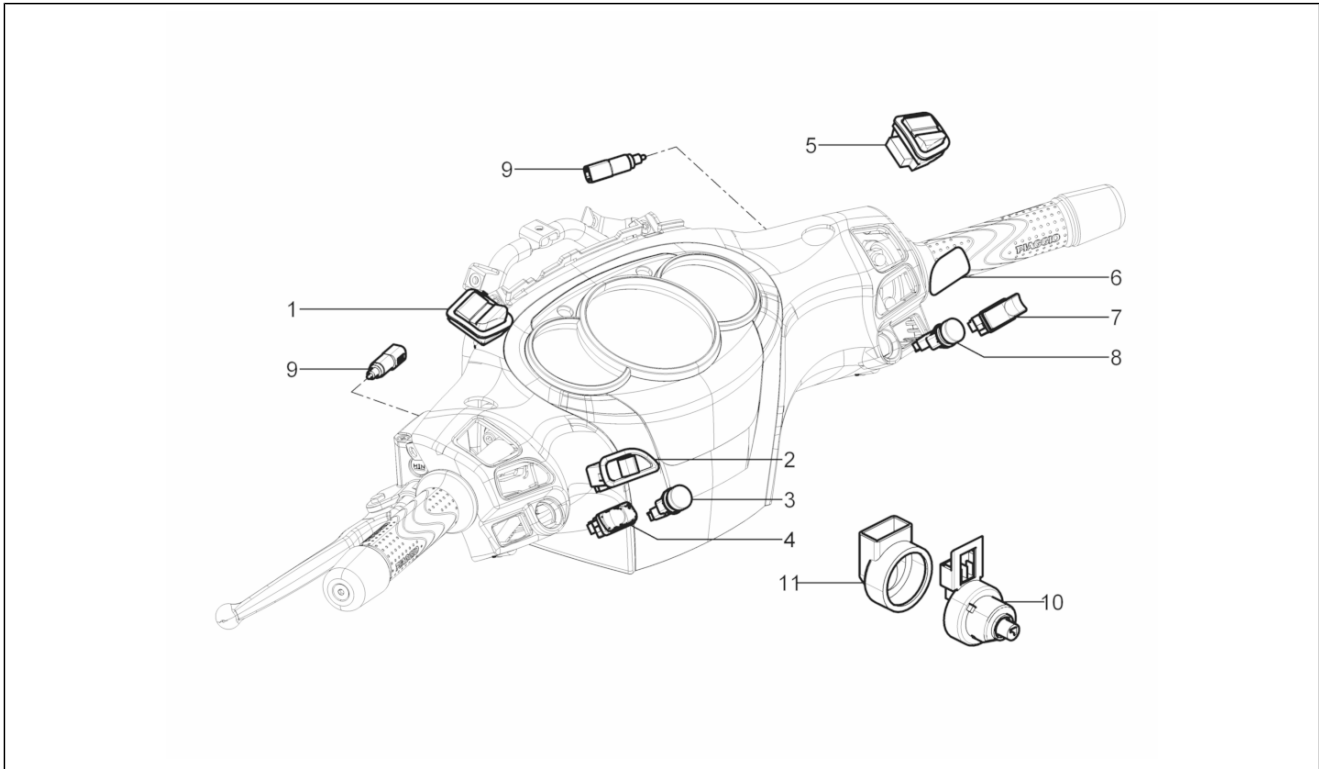

Group	Electrical system
Code	06.01
Description	Selectors - Switches - Buttons
Service	1

Pos.	Code	Description	Qty	Variants
1	642670	Headlight selector	1	
2	642679	Turn indicator switch	1	
3	582988	Saddle opening button	1	
4	641358	Horn button	1	
4	641743	Horn button	1	
5	641824	Engine stop switch	1	
6	639964	Light switch seat cover	1	
7	641359	Start pushbutton	1	
7	641609	Starter button	1	
8	58255R	Pulsante Mode	1	
9	642032	stop Button	2	
10	643132	Key switch	1	
11	582041	Commutator cap	1