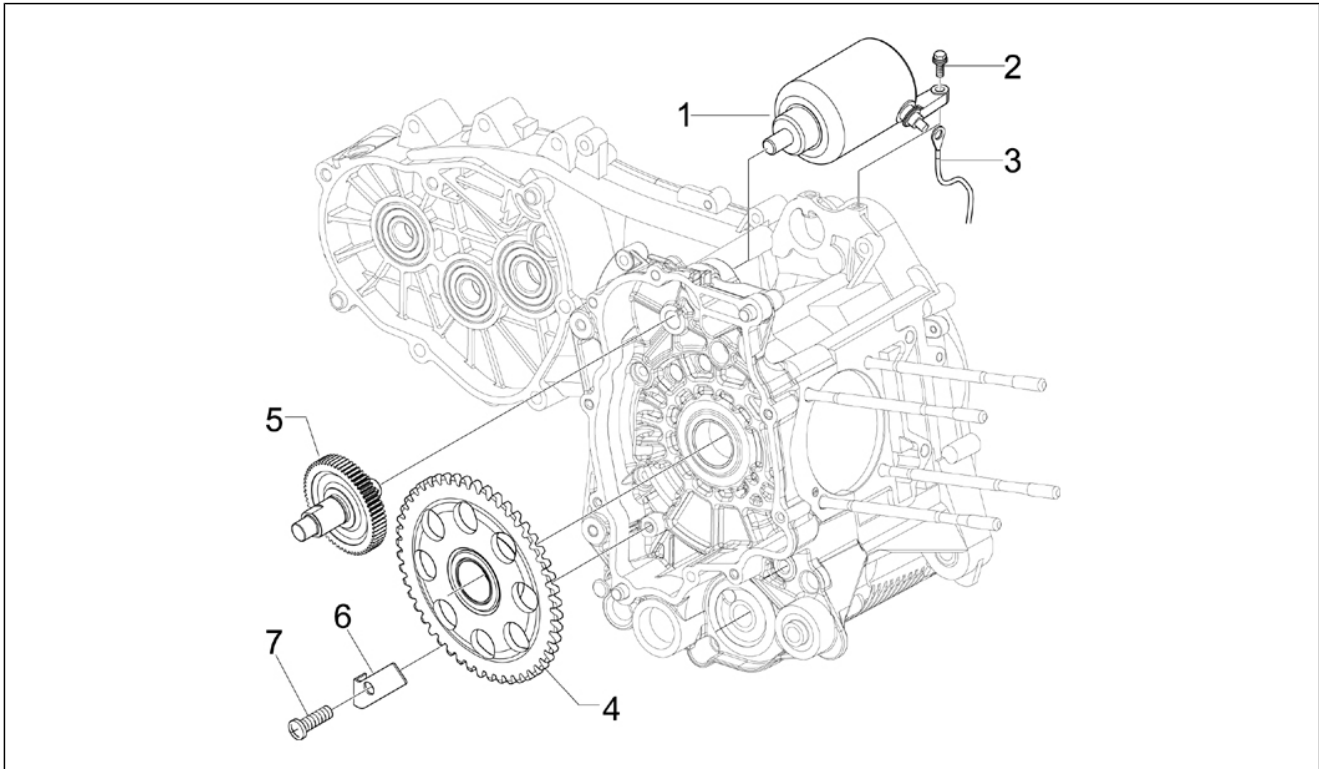

Group	Engine
Code	01.20
Description	Stater - Electric starter
Service	1

Pos.	Code	Description	Qty	Variants
1	58218R	Starter motor	1	
2	414837	Screw w/ flange M6x25	2	
2	B016774	Screw w/ flange M6x25	2	
3	642303	Starter cable	1	
4	82737R	Starter motor gear	1	
5	874803	Electric starter gear	1	
6	1A000235	Ring container lamination	1	
6	848724	Ring container lamination	1	
6	B018445	Ring container lamination	1	
7	008375	screw M6x14	1