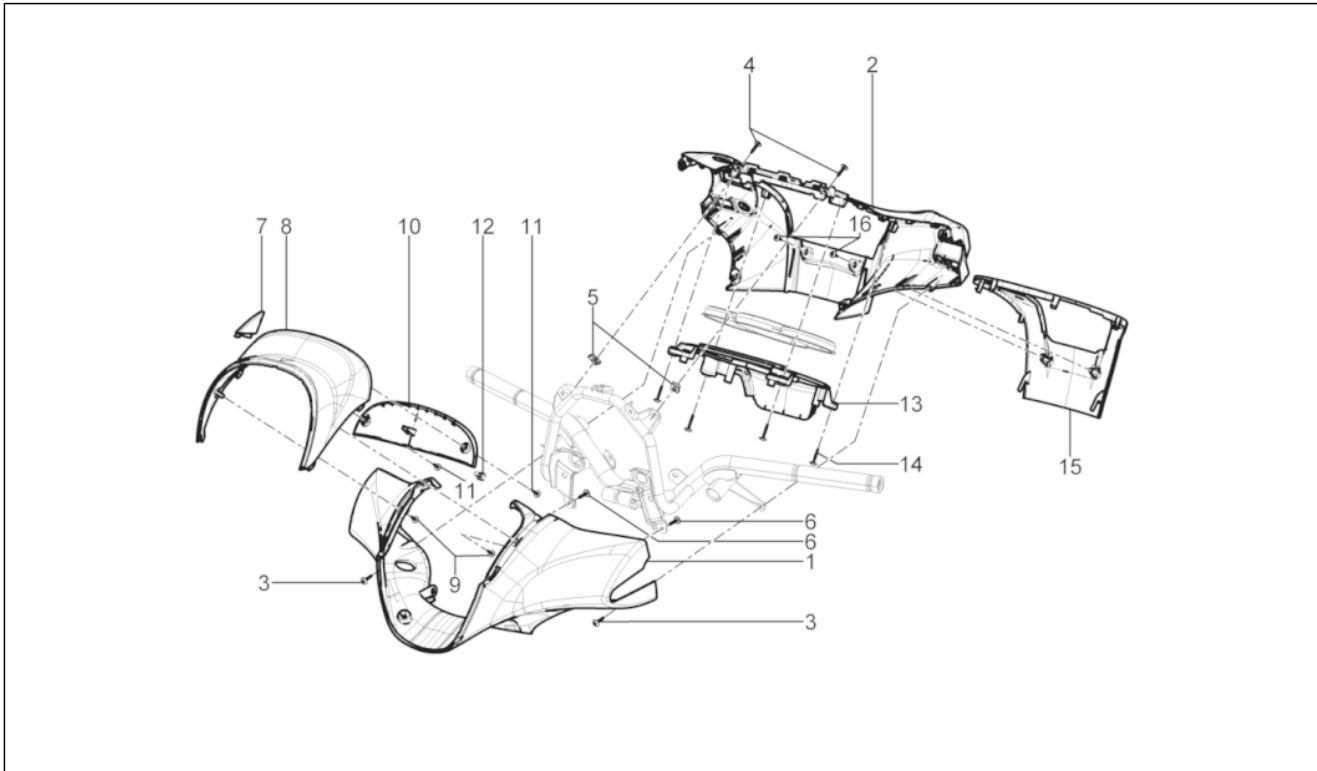

Group	Handlebars/Steering
Code	03.01
Description	Handlebars coverages
Service	1

Pos.	Code	Description	Qty	Variants
1	656464	Front handlebars cover	1	
1	65646400BT	Front handlebars cover	1	Vehicle colour: Pearl White[566]
1	65646400BU	Front handlebars cover	1	Vehicle colour: White[595]
1	65646400DE	Front handlebars cover	1	Vehicle colour: Midnight Blue[222/A]
1	65646400EV	Front handlebars cover	1	Vehicle colour: Orion Grey[713/B]
1	65646400GV	Front handlebars cover	1	Vehicle colour: Perseus Bronze[579]
1	65646400HC	Front handlebars cover	1	Vehicle colour: Matt cloudy grey[773/B]
1	65646400M8	Front handlebars cover	1	Vehicle colour: Mercury brown[120/A]
1	65646400NO	Front handlebars cover	1	Vehicle colour: Matt carbon black[93/B]
1	65646400RR	Front handlebars cover	1	Vehicle colour: Antares Red[849/A]
1	65646400XN2	Front handlebars cover	1	Vehicle colour: Competition Black[98/A]
2	656465000C	Rear handlebars cover	1	Vehicle colour: Antares Red[849/A] Vehicle colour: Midnight Blue[222/A] Vehicle colour: Orion Grey[713/B] Vehicle colour: Mercury brown[120/A] Vehicle colour: White[595] Vehicle colour: Matt cloudy grey[773/B] Vehicle colour: Matt carbon black[93/B]
2	65646500M6	Rear handlebars cover	1	Vehicle colour: Pearl White[566] Vehicle colour: Competition Black[98/A] Vehicle colour: Perseus Bronze[579]
3	CM180701	Self tapping screw D4x16	2	
4	CM178606	Self tapping screw 4,2x16	2	
5	CM017409	Spring plate	2	
6	CM180701	Self tapping screw D4x16	2	
7	657204000C	Plug	1	Vehicle colour: Pearl White[566] Vehicle colour: Midnight Blue[222/A] Vehicle colour: Orion Grey[713/B] Vehicle colour: Perseus Bronze[579] Vehicle colour: Mercury brown[120/A] Vehicle colour: Antares Red[849/A] Vehicle colour: Competition Black[98/A]