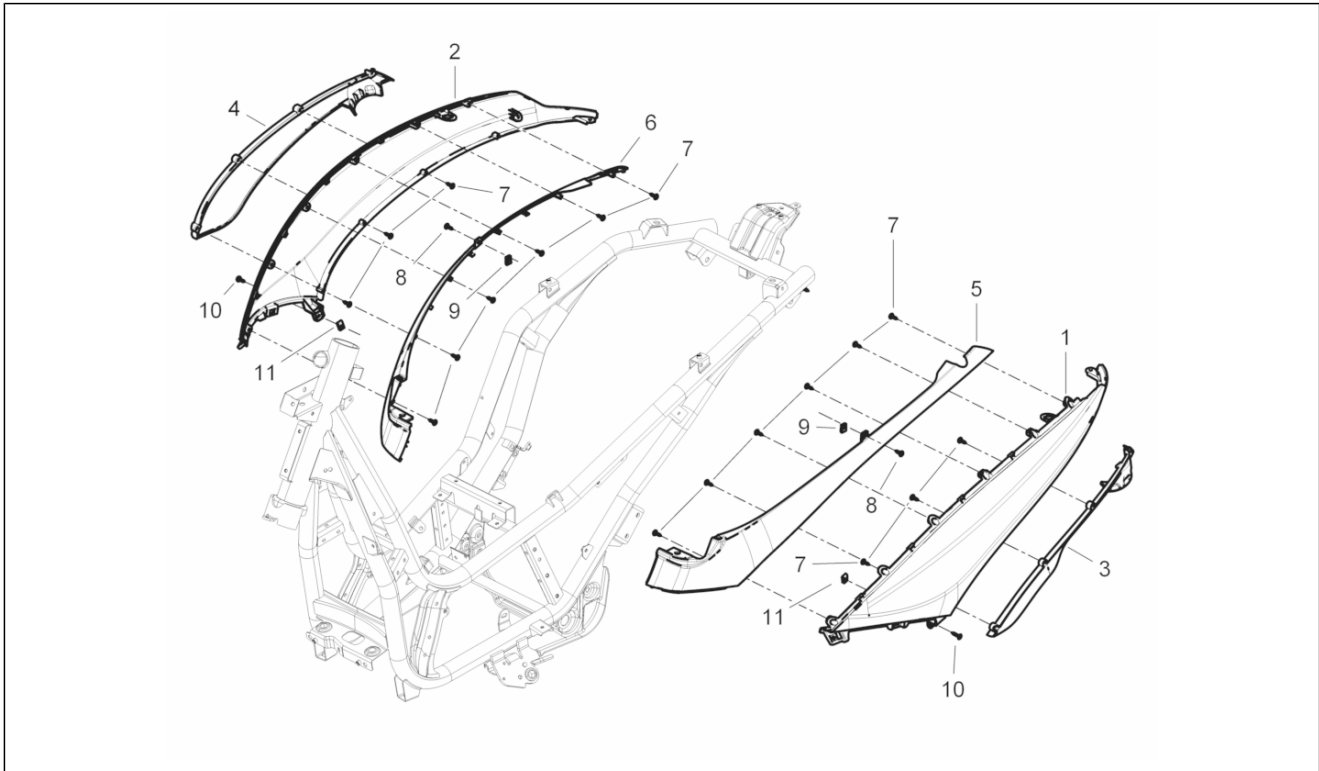

Group	Frame - Plastic parts - Coachwork
Code	02.32
Description	Side cover - Spoiler
Service	1

Pos.	Code	Description	Qty	Variants
				Vehicle colour:Orion Grey[713/B] Vehicle colour:Perseus Bronze[579] Vehicle colour:Mercury brown[120/A] Vehicle colour:Antares Red[849/A] Vehicle colour:Competition Black[98/A]
6	65635600NM	RH side panel upper	1	Vehicle colour:White[595] Vehicle colour:Matt cloudy grey[773/B] Vehicle colour:Matt carbon black[93/B]
7	CM180701	Self tapping screw D4x16	18	
8	CM178604	Self tapping screw	2	
9	CM017410	Spring plate	2	
10	CM178604	Self tapping screw	2	
11	CM017410	Spring plate	2