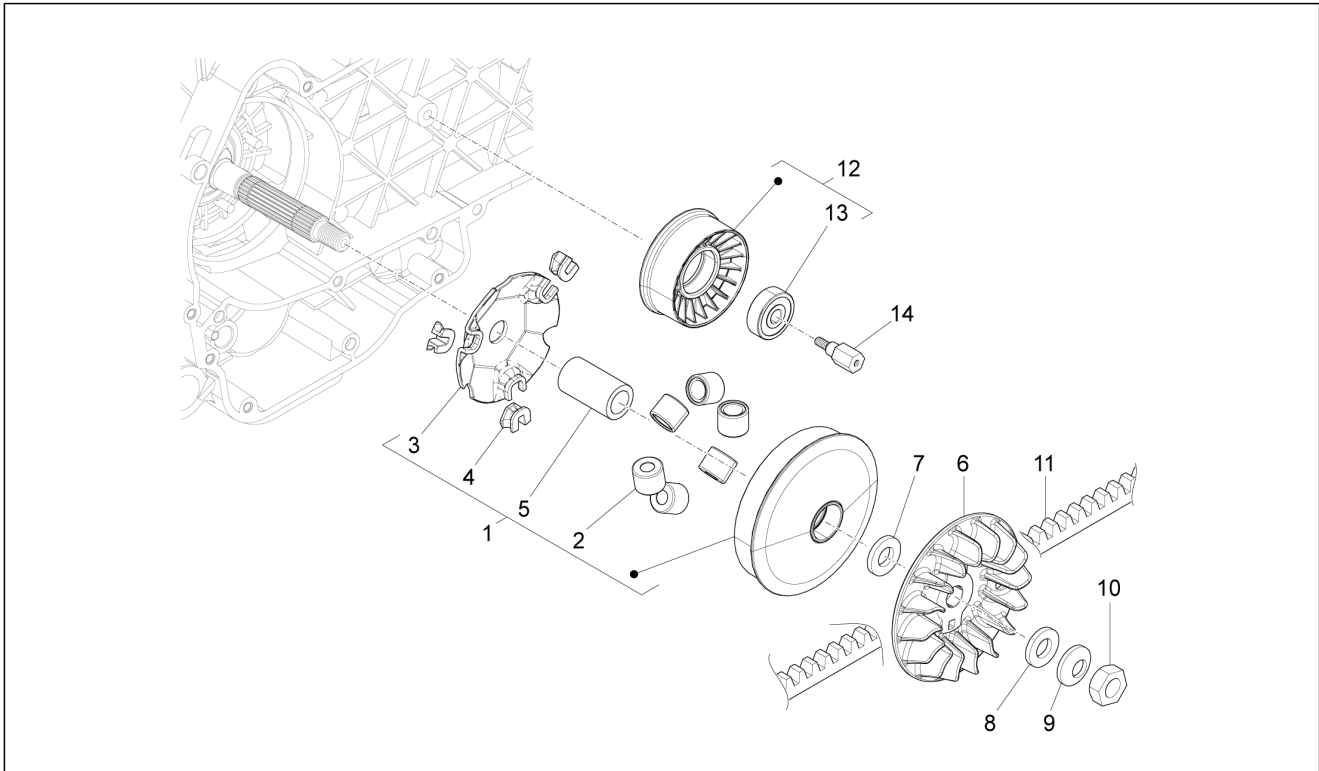

Group	Engine
Code	01.13
Description	Driving pulley
Service	1

Pos.	Code	Description	Qty	Variants
1	CM144403	Half-pulley assy., driving	1	
2	CM1038045	6 rollers kit 7,4 g	6	
3	842204	Roller contrast	1	
4	4348555	Sliding block	3	
5	483889	Spacer	1	
6	876921	Fixed driving half pulley	1	
7	831363	Plain washer	1	
8	840533	Flat washer 12.1x36x2	1	
9	880950	Belleville spring	1	
10	486324	Nut M12x1.25	1	
11	842009	V-belt	1	
12	833989	Toothed pulley	1	
13	82843R	Bearing	1	
14	829326	Special screw	1