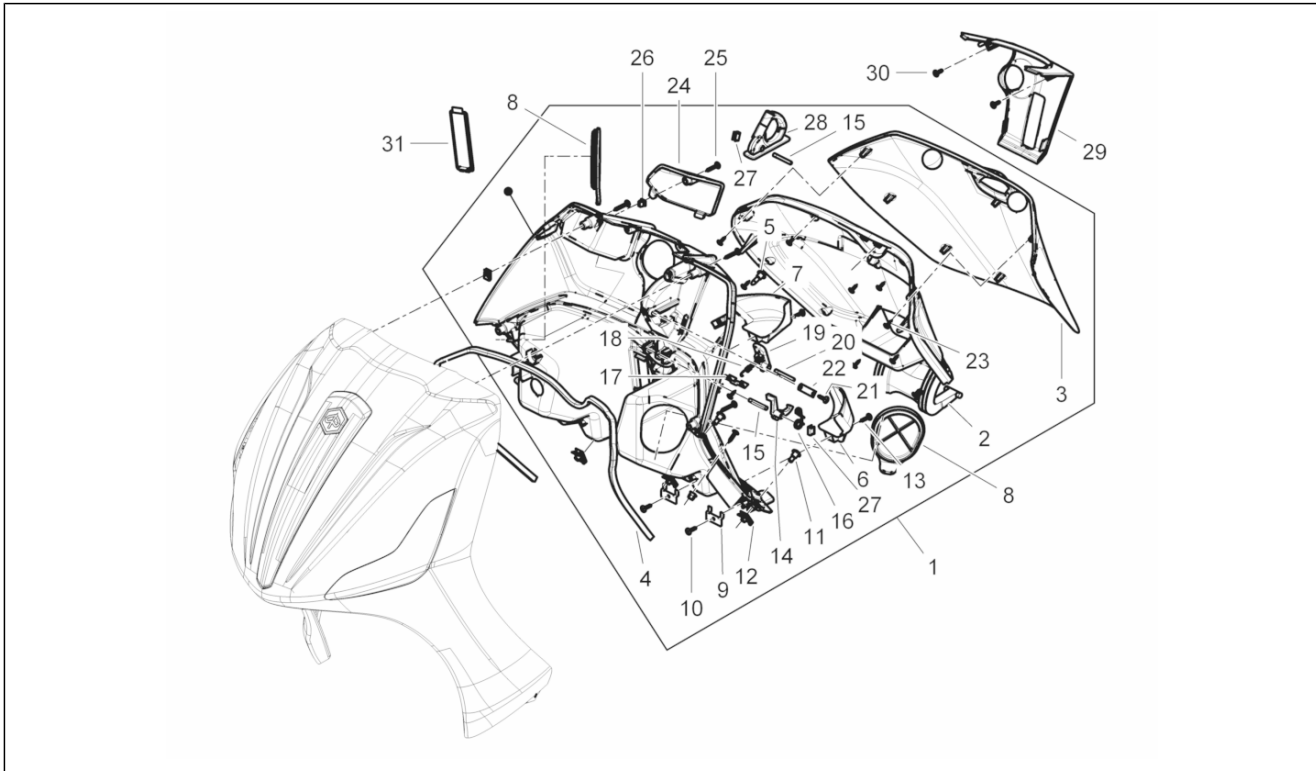

Group	Frame - Plastic parts - Coachwork
Code	02.30
Description	Front glove-box - Knee-guard panel
Service	1

Pos.	Code	Description	Qty	Variants
				Vehicle colour:Matt cloudy grey[773/B] Vehicle colour:Matt carbon black[93/B]
24	65683100M6	Coolant insp. door	1	Vehicle colour:Pearl White[566] Vehicle colour:Competition Black[98/A] Vehicle colour:Perseus Bronze[579]
25	CM178608	Self tapping screw D4.2x29	1	
26	199190	Expansion plug	1	
27	299693	Catch spring	2	
28	656849	Hook for bag	1	
29	1B000221	Leg shield back plate cover	1	Vehicle colour:Matt cloudy grey[773/B] Vehicle colour:Matt carbon black[93/B] Vehicle colour:White[595]
29	656341	Leg shield back plate cover	1	
29	65634100BT	Leg shield back plate cover	1	Vehicle colour:Pearl White[566]
29	65634100DE	Leg shield back plate cover	1	Vehicle colour:Midnight Blue[222/A]
29	65634100EV	Leg shield back plate cover	1	Vehicle colour:Orion Grey[713/B]
29	65634100GV	Leg shield back plate cover	1	Vehicle colour:Perseus Bronze[579]
29	65634100M8	Leg shield back plate cover	1	Vehicle colour:Mercury brown[120/A]
29	65634100RR	Leg shield back plate cover	1	Vehicle colour:Antares Red[849/A]
29	65634100XN2	Leg shield back plate cover	1	Vehicle colour:Competition Black[98/A]
	CM180701	Self tapping screw D4x16	2	
31	575551	Insp. door	1