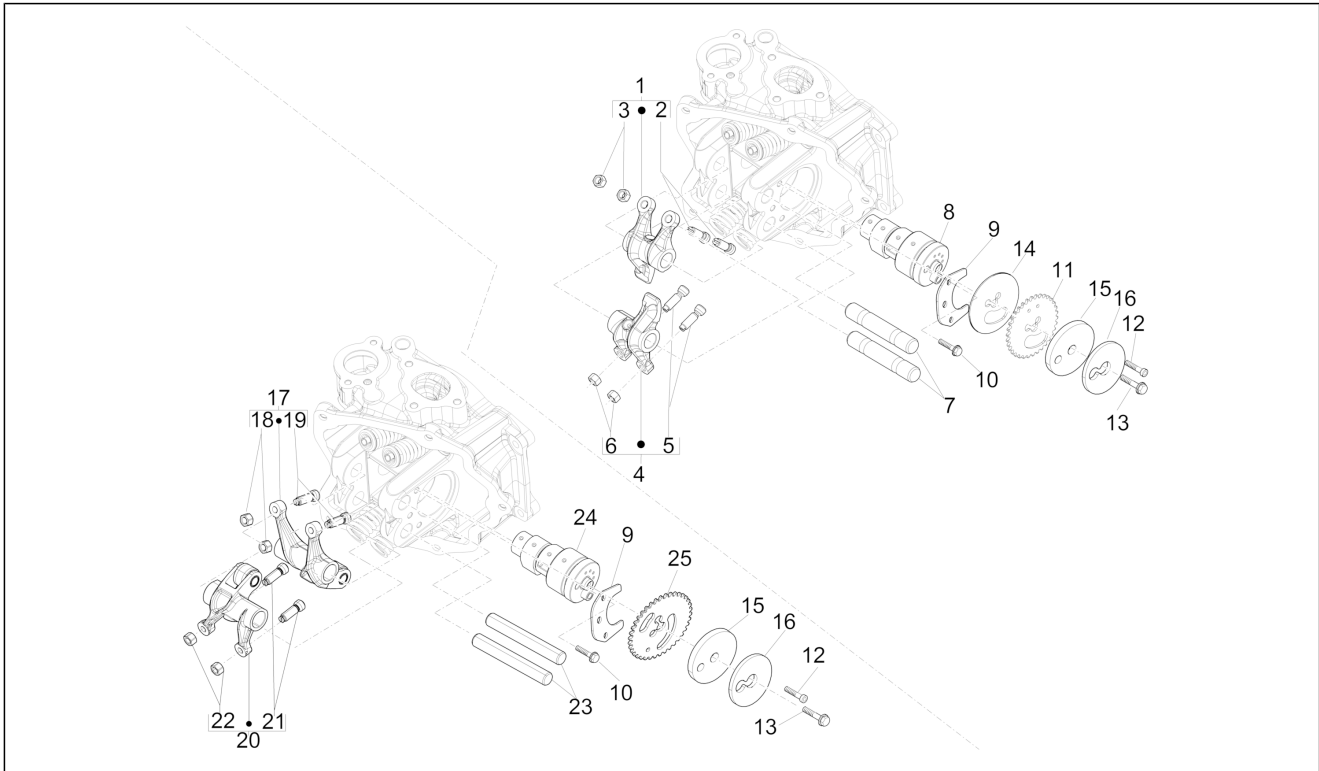

Group	Engine
Code	01.11
Description	Rocking levers support unit
Service	1

Pos.	Code	Description	Qty	Variants
22	879916	Rocker arm adjuster nut	2	
23	B019428	Rocker arms axis	2	
24	1A000610R5	Camshaft	1	
25	B014970	Timing system gear	1