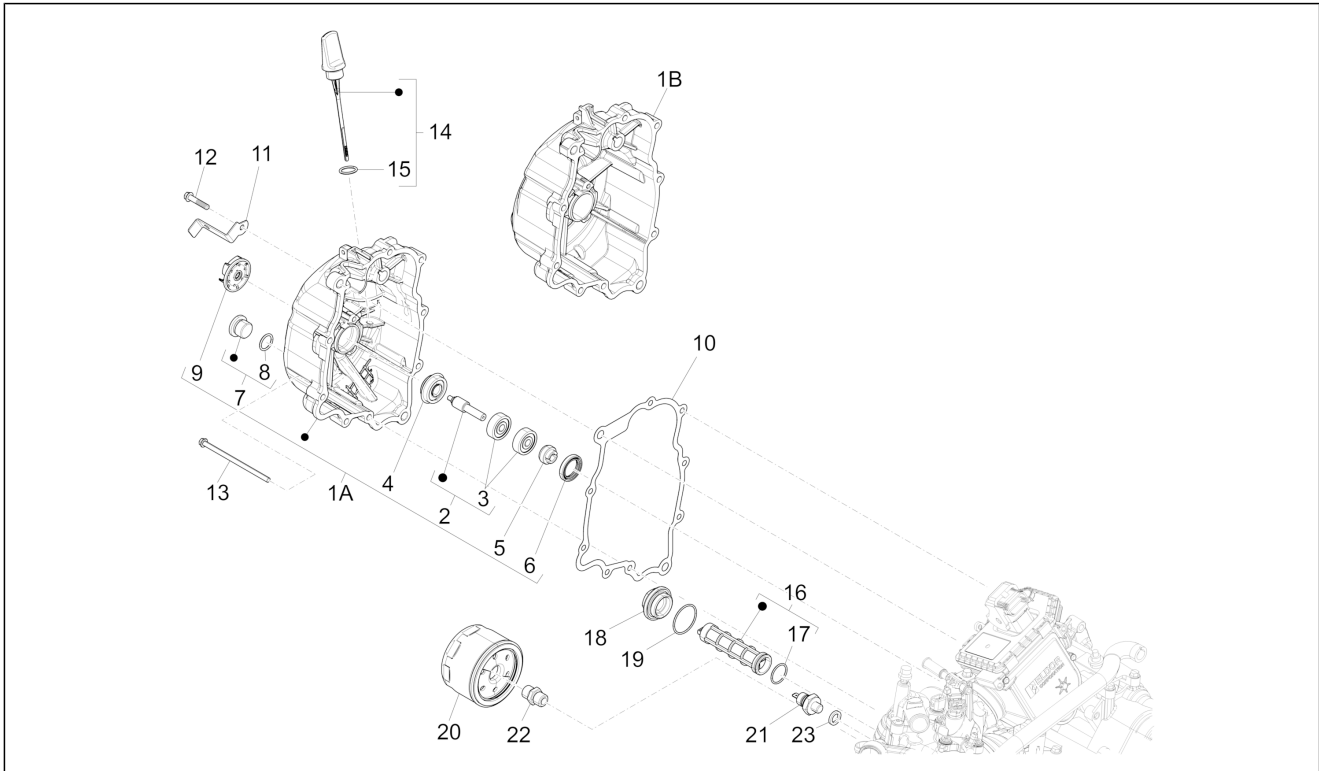

Group	Engine
Code	01.23
Description	Flywheel magneto cover - Oil filter
Service	1

Pos.	Code	Description	Qty	Variants
2	8447595	Water pump shaft assy.	1	
3	82755R	Bearing 28x8x9	2	
4	82991R	Gasket ring	1	
5	842389	Pump impeller drive key	1	
6	82897R	Gasket ring 20x30x5	1	
7	8290405	Timing plug assembly	1	
8	479986	O-ring	1	
9	844730	Water pump impeller cpl.	1	
10	840504	Flywheel housing cover gasket	1	
11	657238	Lambda probe plate	1	
12	414838	screw M6x35	9	
13	B016807	screw M6x112,5	1	
14	875949	Oil dipstick	1	
14	879081	Oil dipstick	1	
15	479986	O-ring	1	
16	843568	Intake oil filter	1	
17	288474	O-ring 20,35x1,78	1	
18	826165	Oil filter plug	1	
19	285536	O-ring 31,47x1,78	1	
1A	B0148885	Complete flywheel cover	1	
1B	B0148851	Flywheel cover	1	
20	82635R	Oil filter	1	
21	641541	Oil pressure sensor	1	
22	840507	Oil filter special screw	1	
23	AP9150472	Washer 10,5x17x1,5	1