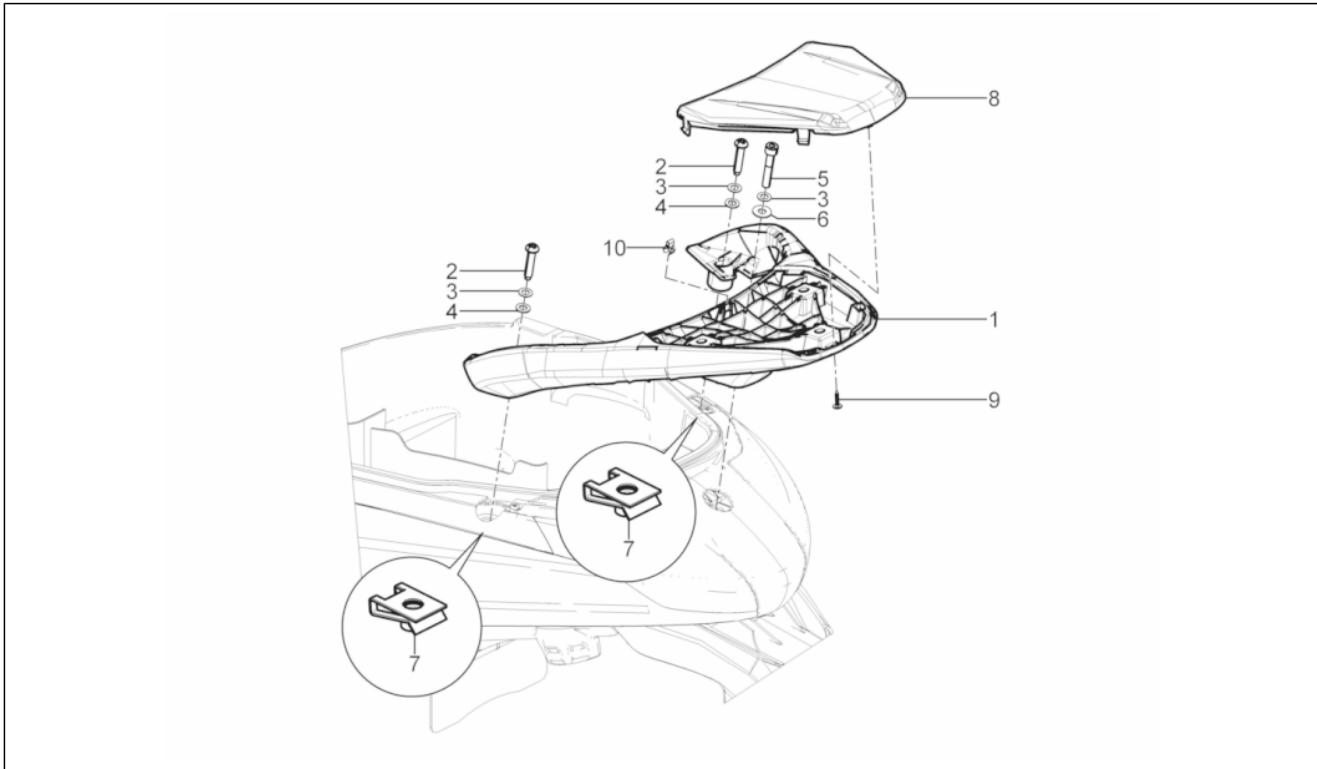

Group	Frame - Plastic parts - Coachwork
Code	02.44
Description	Rear luggage rack
Service	1

Pos.	Code	Description	Qty	Variants
1	1B000222	Rear luggage rack	1	Vehicle colour:Matt cloudy grey[773/B] Vehicle colour:Matt carbon black[93/B] Vehicle colour:White[595]
1	656801	Rear luggage rack	1	
1	65680100EU	Rear luggage rack	1	Vehicle colour:Pearl White[566] Vehicle colour:Competition Black[98/A] Vehicle colour:Midnight Blue[222/A] Vehicle colour:Perseus Bronze[579] Vehicle colour:Antares Red[849/A] Vehicle colour:Orion Grey[713/B]
2	656894	Torx Screw	2	
3	012540	Notched washer 14x8,3x1,8	3	
4	003058	Plain washer 15x8,4x1,5	2	
5	826298	Hex socket screw	1	
6	006032	Washer	1	
7	575268	Spring plate M8	2	
8	656802000C	Luggage rack cover	1	Vehicle colour:Pearl White[566] Vehicle colour:Competition Black[98/A] Vehicle colour:Midnight Blue[222/A] Vehicle colour:Perseus Bronze[579] Vehicle colour:Antares Red[849/A] Vehicle colour:Orion Grey[713/B] Vehicle colour:White[595] Vehicle colour:Matt cloudy grey[773/B] Vehicle colour:Matt carbon black[93/B]
9	CM178604	Self tapping screw	1	
10	9004468091000	Gripper clip	1