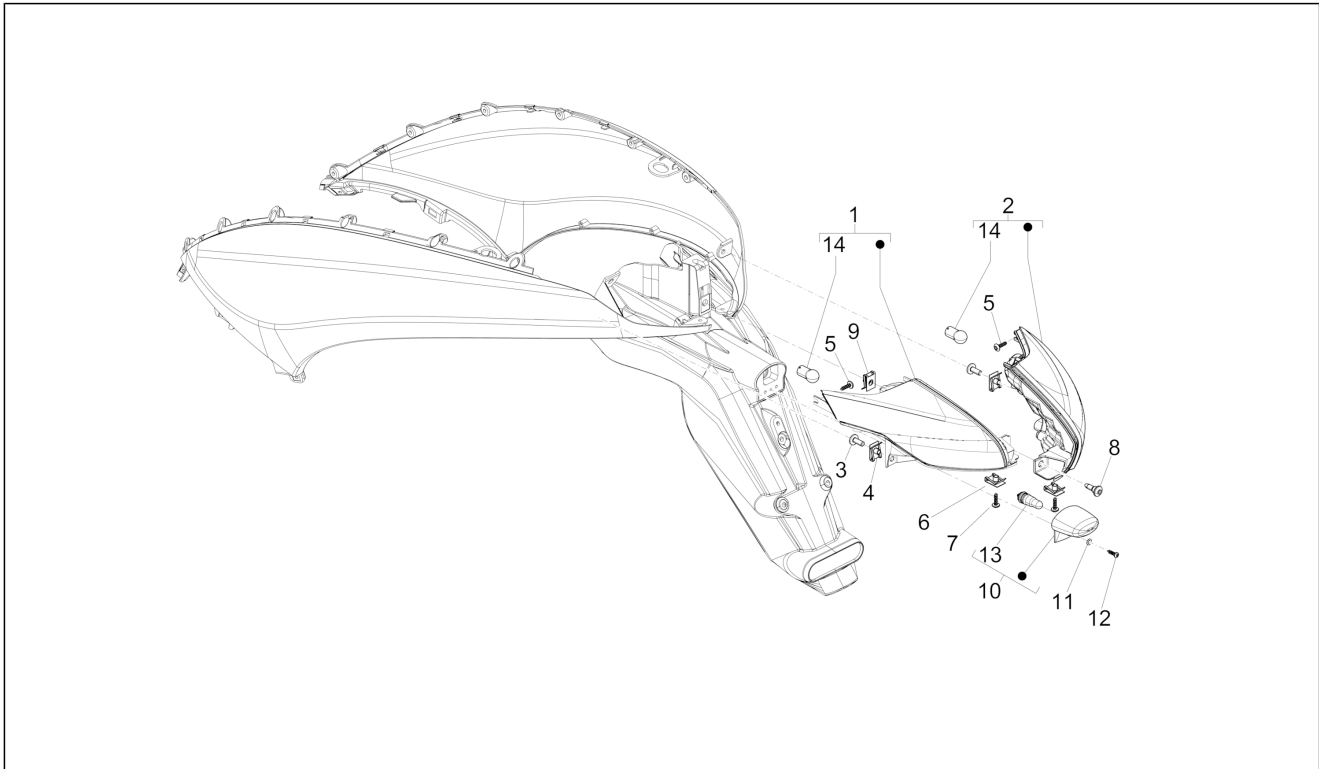

Group	Electrical system
Code	06.04
Description	Rear headlamps - Turn signal lamps
Service	1

Pos.	Code	Description	Qty	Variants
1	641580	Left rear taillight with turn indicator	1	
2	641581	Right taillight with turn indicator	1	
3	CM179301	Screw M6x16	2	
4	254485	Spring plate M6	2	
5	CM180701	Self tapping screw D4x16	2	
6	CM017410	Spring plate	2	
7	CM178601	Self tapping screw D4.2x16	2	
8	CM179201	Metric screw M6x22	1	
9	254485	Spring plate M6	1	
10	583332	Rear licence plate light	1	
11	003054	Washer 4,3x8x0,5	1	
12	267115	Self tapping screw M4x16	1	
13	292022	Lamp 12V-5W	1	
14	584332	Lamp 12V-10W	2