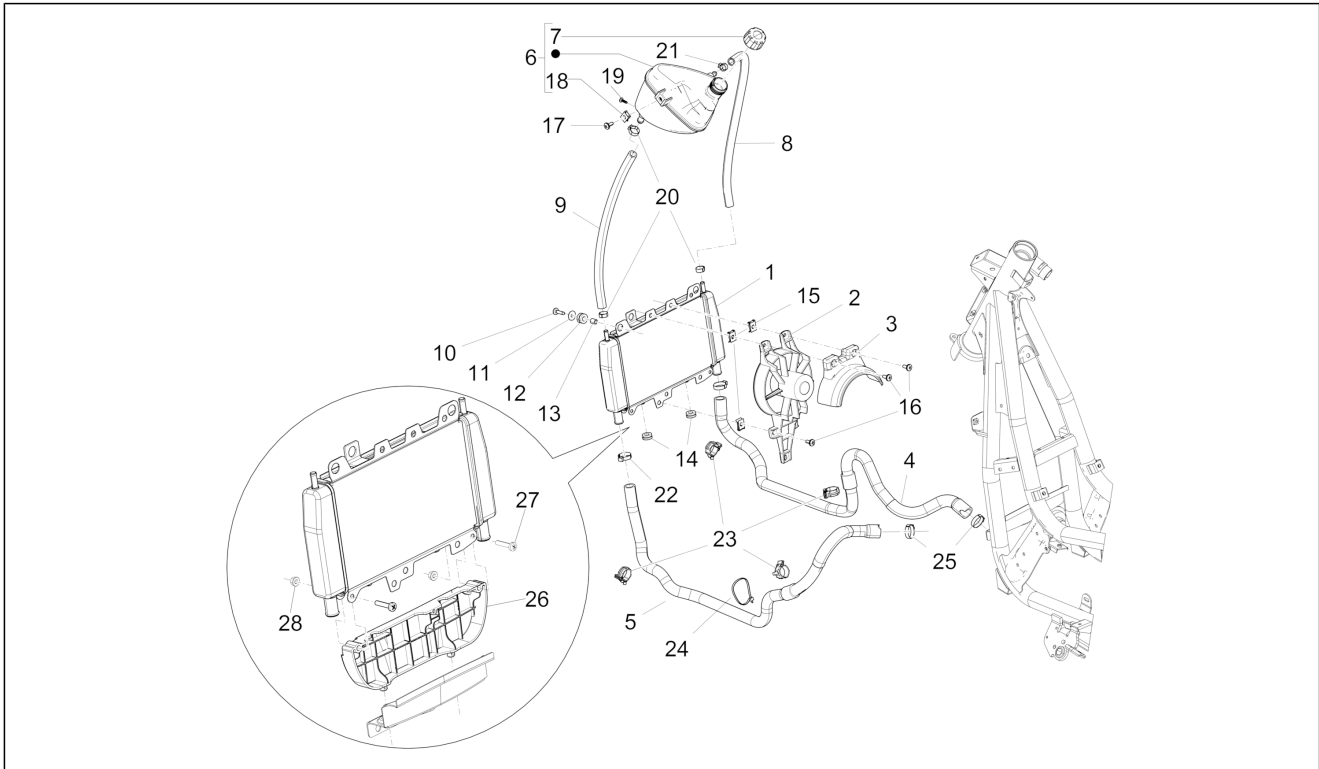

Group	Frame - Plastic parts - Coachwork
Code	02.55
Description	Cooling system
Service	1

Pos.	Code	Description	Qty	Variants
1	657239	Water cooler	1	
2	58211R	Electric fan assy.	1	
3	672464	Fan shroud	1	
4	657235	Pump-radiator pipe fitting	1	
4	676102	Pump-radiator pipe fitting	1	
5	57348R	Radiator-head pipe fitting link	1	
6	656807	Coolant tank	1	
7	623673	Expansion tank plug	1	
8	CM007015	Cooler-tank return pipe	1	
8	CM007017	Cooler-tank return pipe	1	
9	CM007018	Water rad.feed pipe	1	
10	CM179305	screw M6x25	1	
11	013092	Washer d6,2x20x1	1	
12	351782	Upper rubber	1	
13	273288	Spacer	1	
14	258904	Lower rubber	2	
15	254485	Spring plate M6	3	
16	CM179305	screw M6x25	3	
17	CM179301	Screw M6x16	1	
18	254485	Spring plate M6	1	
19	CM180701	Self tapping screw D4x16	1	
20	CM001902	Hose clamp	3	
21	CM001904	Hose clamp	1	
22	CM001909	Hose clamp	2	
23	CM006903	Pipes/cables retainer spring	4	
24	257134	Lock-strap L=277	1	
25	CM001922	Hose clamp	2	
26	624511	Radiator grill closure	1