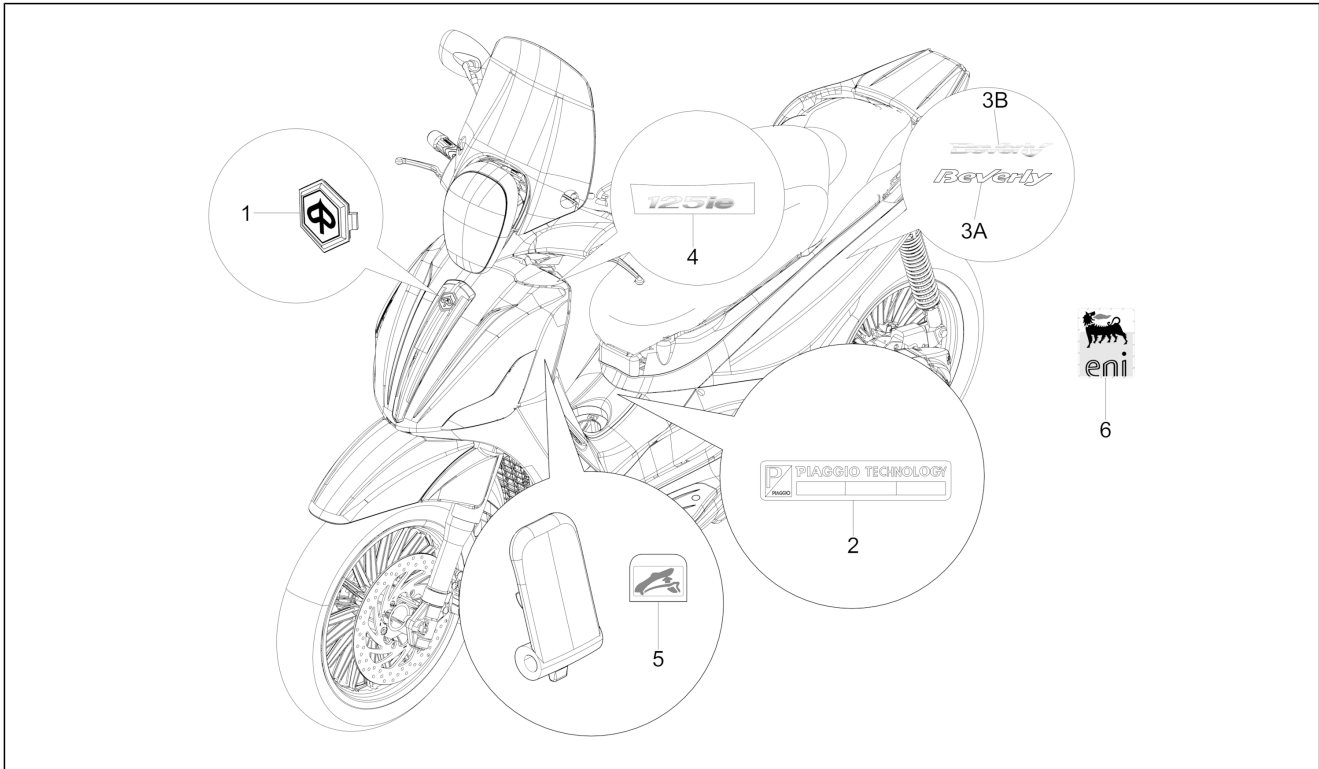

Group	Frame - Plastic parts - Coachwork
Code	02.38
Description	Plates - Emblems
Service	1

Pos.	Code	Description	Qty	Variants
1	624554	Piaggio shield	1	
2	672200	Name plate "Piaggio Technology"	1	
4	672443	""125 ie"" label"	1	
5	576473	Saddle opening warning label	1	
6	895839	""Eni"" label"	2	
3A	672442	"Beverly" plate	2	
3B	1B001438	"Beverly" plate	2