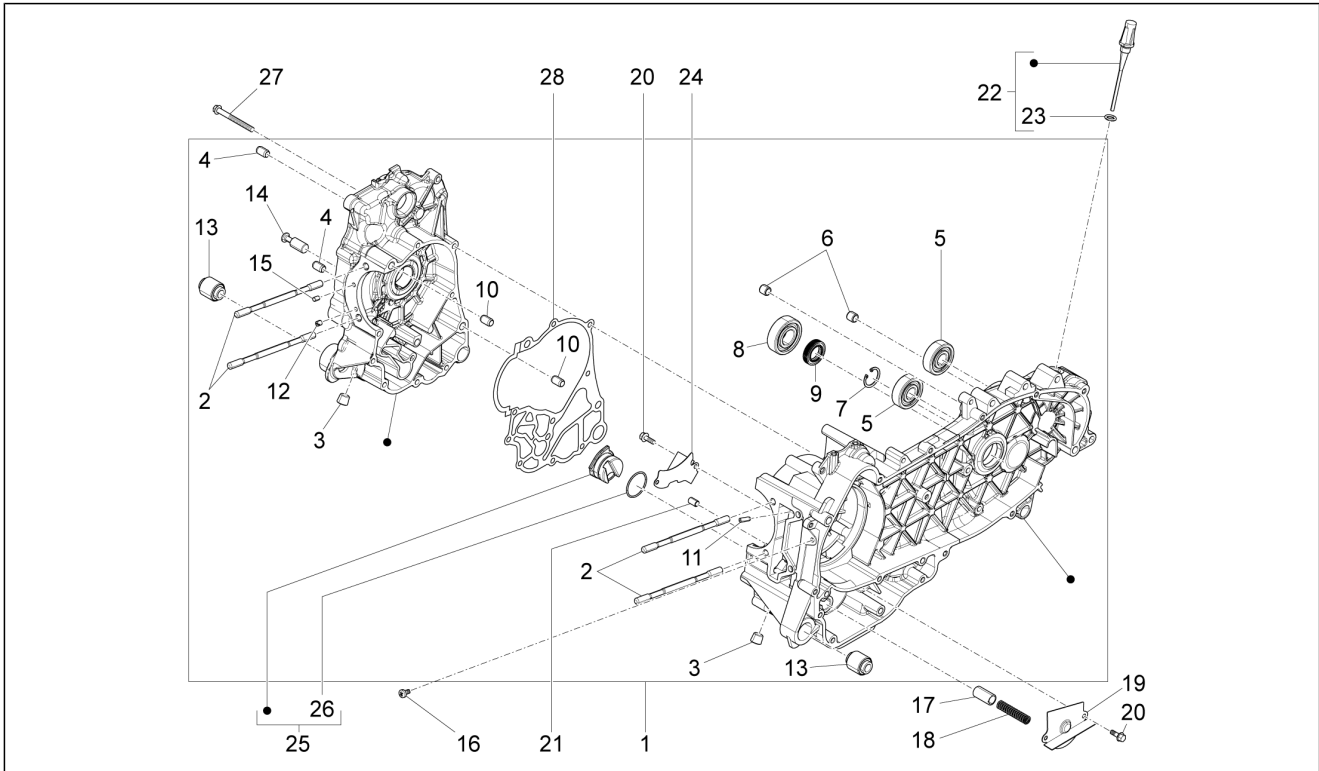

Group	Engine
Code	01.05
Description	Crankcase
Service	1

Pos.	Code	Description	Qty	Variants
25	845861	Filter door insert	1	
26	431065	Gasket	1	
27	B016425	Screw w/ flange M6x60	10	
28	875111	Gasket	1