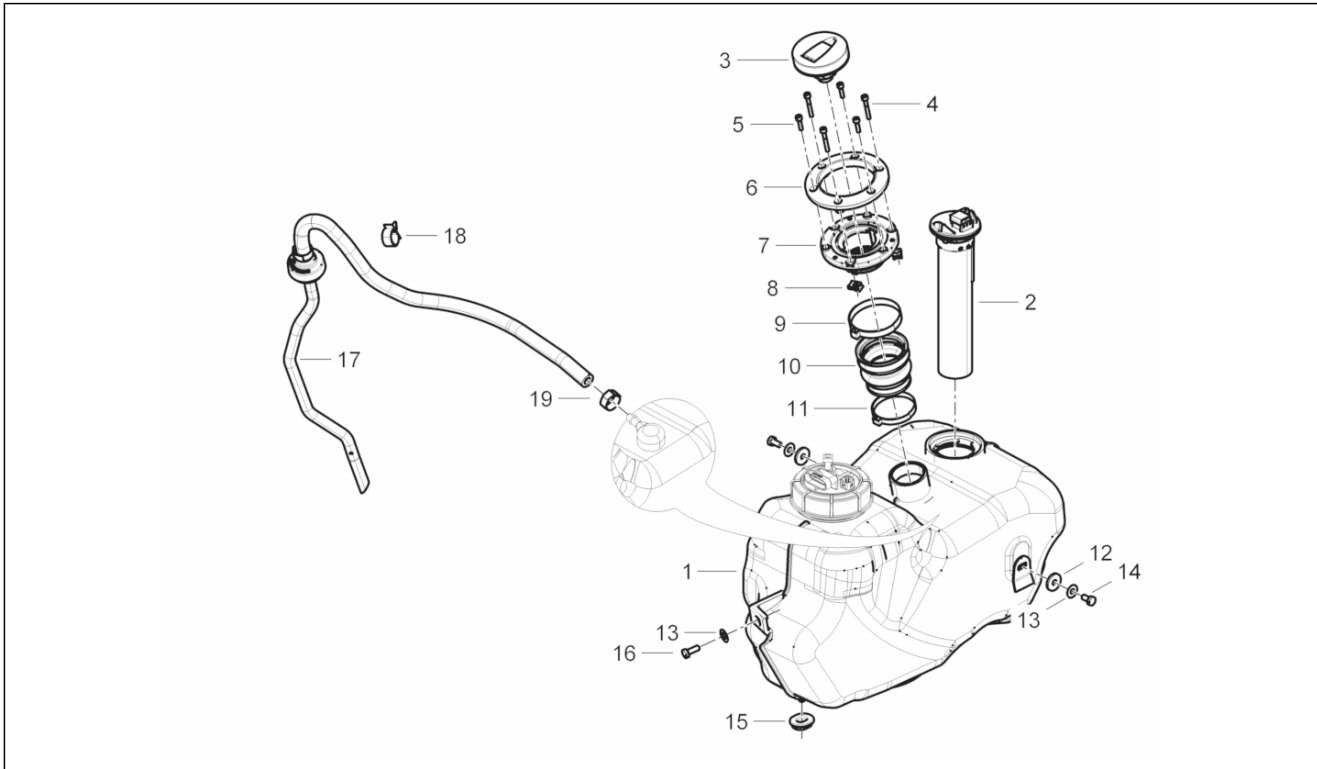

Group	Frame - Plastic parts - Coachwork
Code	02.47
Description	Fuel tank
Service	1

Pos.	Code	Description	Qty	Variants
1	674875	Fuel tank	1	
2	CM025706	Indicator fuel level	1	
3	657220	Lock kit	1	
4	655539	Hex socket screw M4x30	3	
5	959559	Hex socket screw M4x16	3	
6	1B000258	Ring nut fuel filler cap	1	
6	657233	Ring nut fuel filler cap	1	
7	959465	Fuel tank filler cap	1	
8	959263	Scheibe	3	
9	CM001920	Hose clamp	1	
10	673778	Hose	1	
11	CM001919	Hose clamp	1	
12	268304	Flat washer 6,5x21	2	
13	078307	Washer	3	
14	031086	Screw m6x12	2	
15	1B000888	Pad	1	
16	031088	screw M6x16	1	
17	674876	Complete breather pipe	1	
18	231590	Elastic spring	1	
19	CM001914	Hose clamp	1