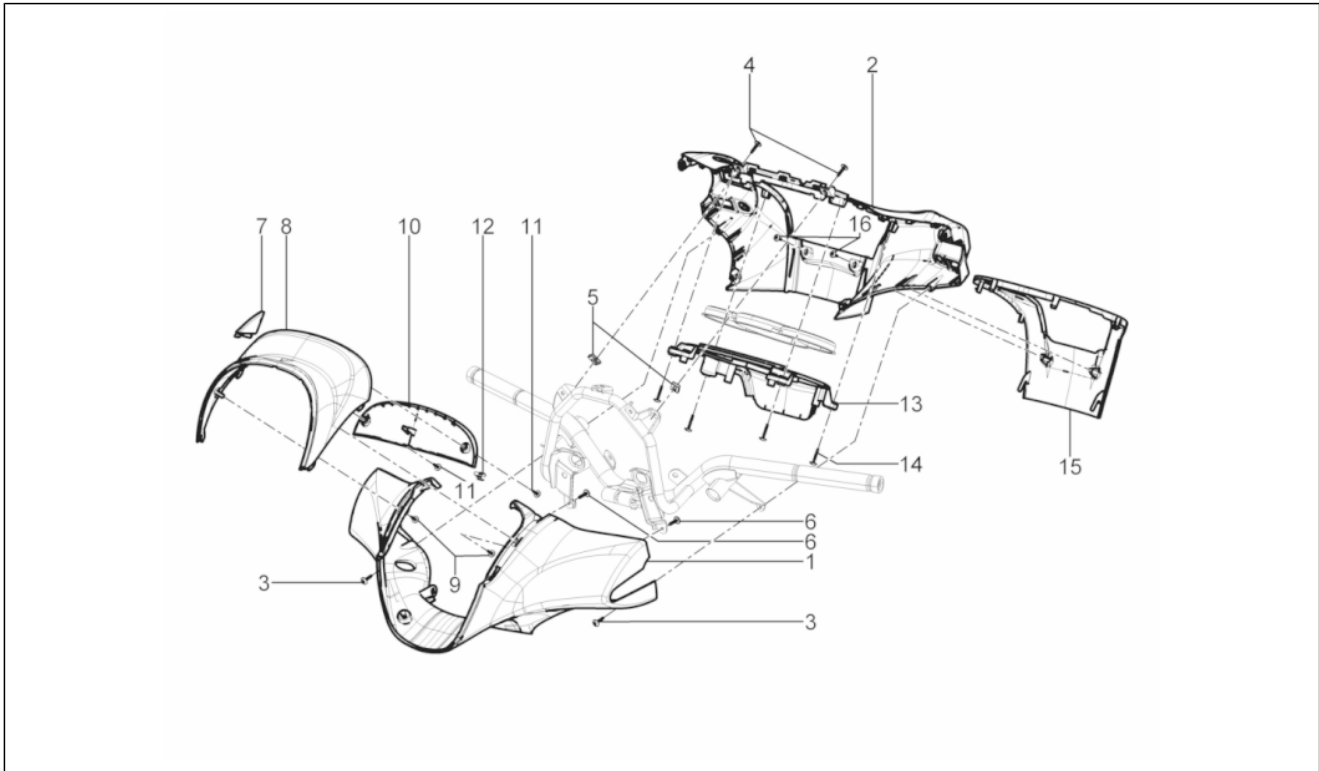

Group	Handlebars/Steering
Code	03.01
Description	Handlebars coverages
Service	1

Pos.	Code	Description	Qty	Variants
15	65646700EV	Rear front cowl	1	Vehicle colour:Orion Grey[713/B]
15	65646700GV	Rear front cowl	1	Vehicle colour:Perseus Bronze[579]
15	65646700M8	Rear front cowl	1	Vehicle colour:Mercury brown[120/A]
15	65646700RR	Rear front cowl	1	Vehicle colour:Antares Red[849/A]
15	65646700XN2	Rear front cowl	1	Vehicle colour:Competition Black[98/A]
16	297498	Self tapping screw M3,5x13	2