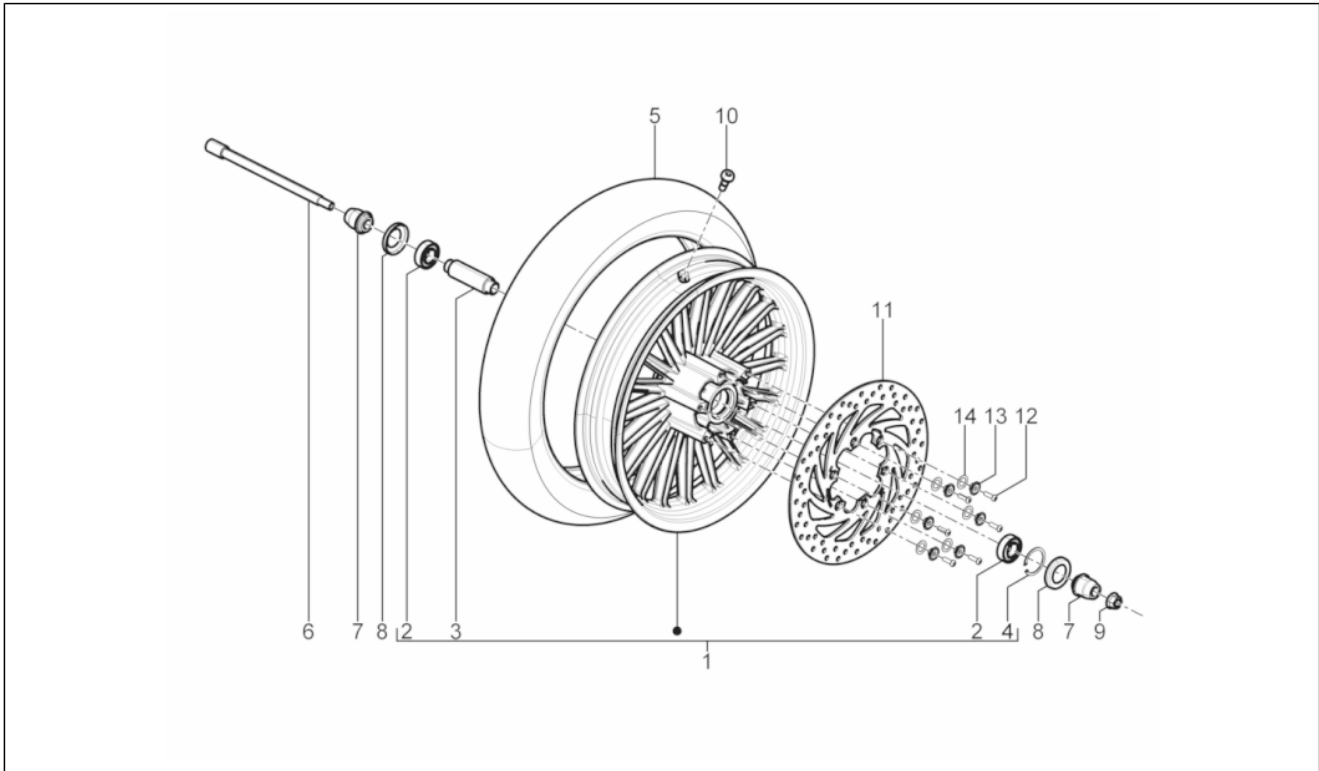

Group	Suspensions - Wheels
Code	04.11
Description	Front wheel
Service	1

Pos.	Code	Description	Qty	Variants
1	1C000182	Front wheel complete	1	
1	58548R	Front wheel complete	1	
2	564342	Bearing	2	
3	665832	Internal spacer	1	
4	006642	Circlip	1	
5	649783	Front tyre 110/70-16" (SAVA)	1	
5	666295	(Michelin) Tyre 110/70-16"	1	
6	599102	Front wheel axle	1	
7	651269	External spacer	2	
8	649548	Cup	2	
9	271740	Nut M12	1	
10	597679	Tubeless valve	1	
11	58546R	Brake disc	1	
12	271147	Hex socket screw M6x20	6	
12	667152	Hex socket screw M6x20	6	
13	651440	Bush	6	
14	851958	Belleville spring	6