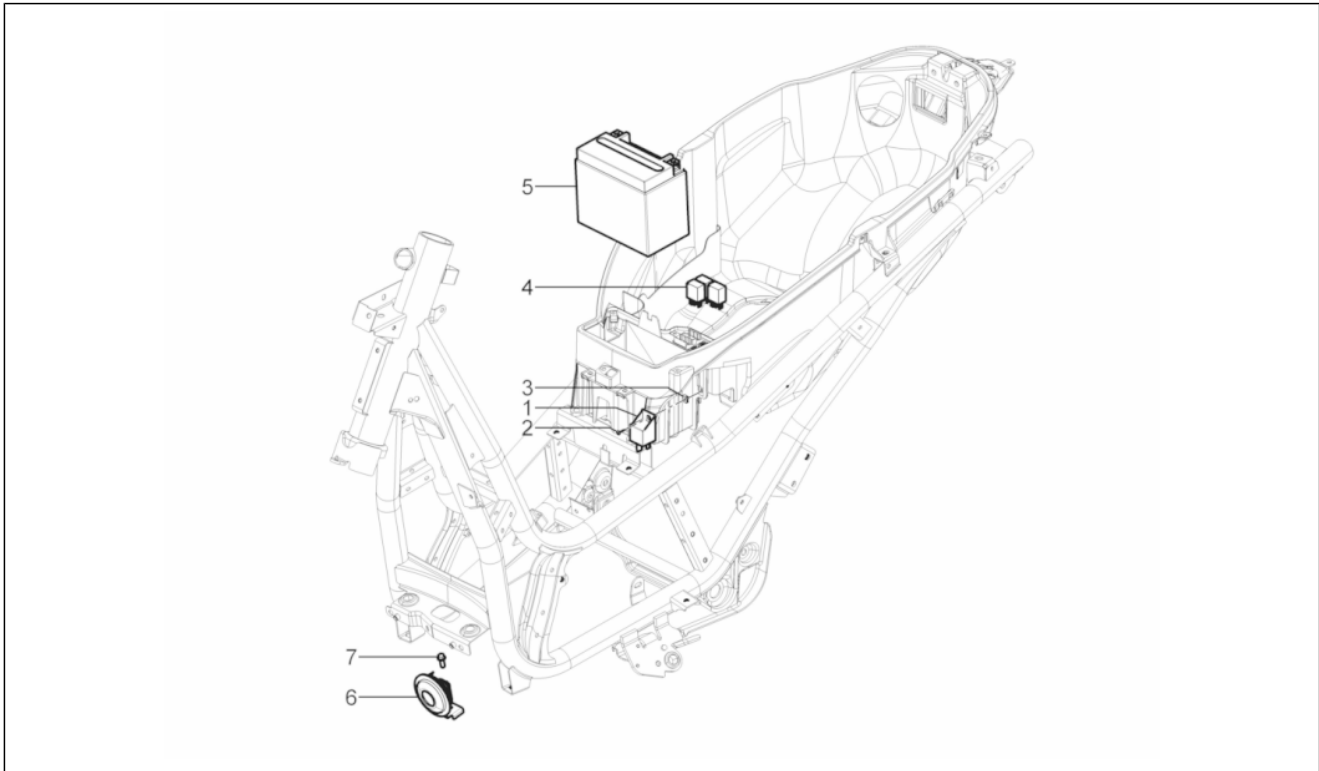

Group	Electrical system
Code	06.05
Description	Remote control switches - Battery - Horn
Service	1

Pos.	Code	Description	Qty	Variants
1	58115R	Starter relay 12V-80A	1	
2	015733	screw	1	
3	CM017409	Spring plate	1	
4	643452	Microrelay with resistance 12V-30A/10A	3	
5	583158	Battery (Yuasa) 12V-10Ah	1	
6	CM071814	Horn 12v cc	1	
7	B016777	Screw w/ flange M6x16	1