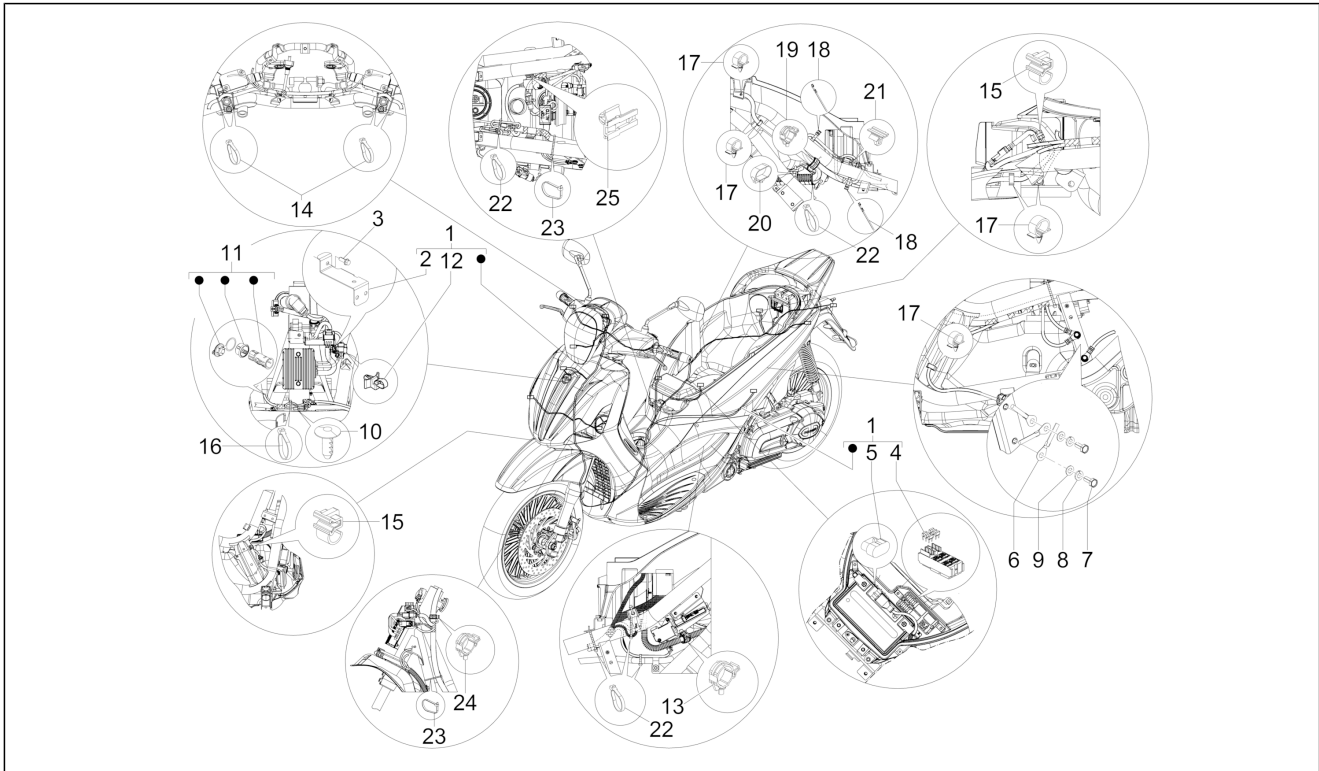

Group	Electrical system
Code	06.08
Description	Main cable harness
Service	1

Pos.	Code	Description	Qty	Variants
25	584002	Maintenance	1