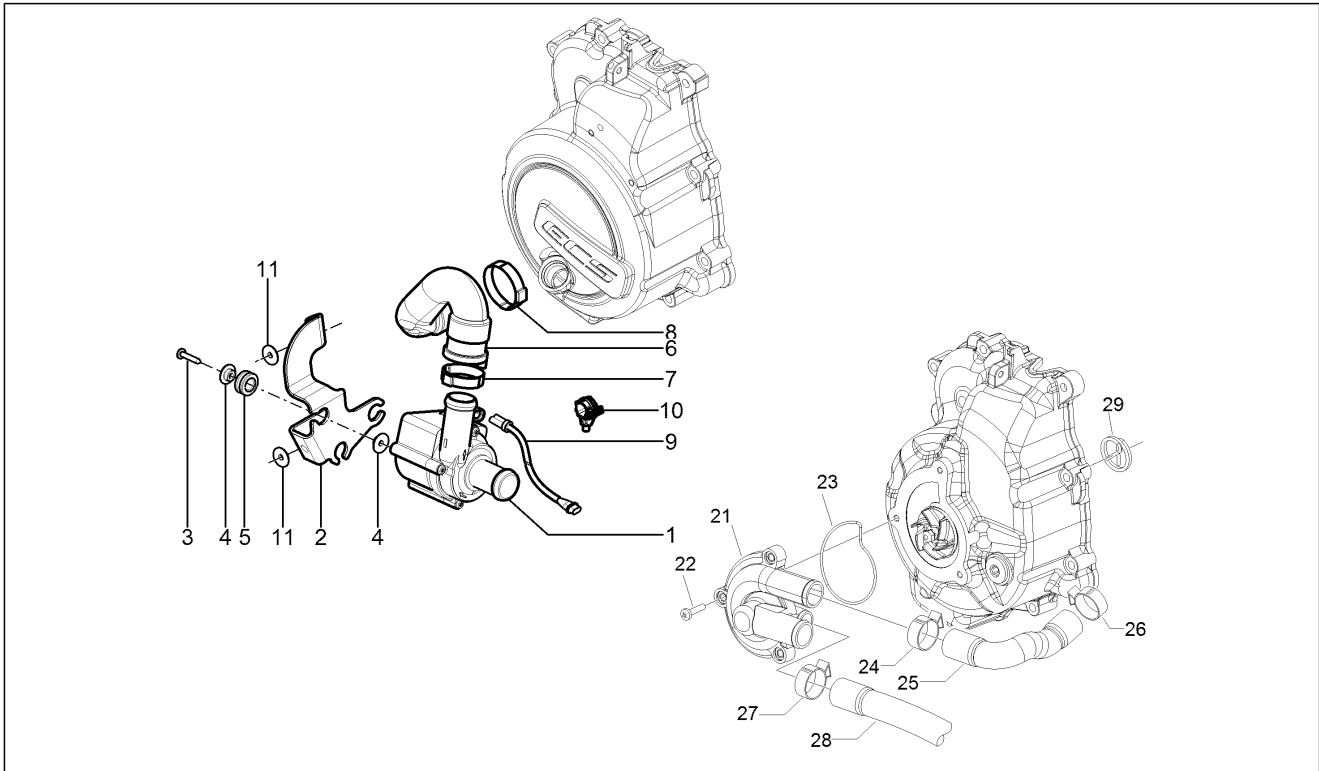

Group	Engine
Code	01.19
Description	Cooler pump
Service	1

Pos.	Code	Description	Qty	Variants
1	875068	Water pump	1	
2	876400	Water pump support bracket	1	
3	015729	screw	3	
4	874991	Spacer	6	
5	487665	Fairlead	3	
6	878458	Water pump/cylinder pipe	1	
7	CM001922	Hose clamp	1	
8	CM001917	Hose clamp	1	
9	641345	Water pump cable assembly	1	
10	CM006910	Molletta	1	
11	003056	Flat washer 6,4x12x1	2	
21	877528	Water pump cover	1	
22	828662	Screw M5x22	3	
23	485080	O-ring	1	
24	878666	Pump-cylinder hose	1	
25	CM001922	Hose clamp	2	
26	CM001904	Hose clamp	1	
27	878940	By-pass pipe	1	
28	CM001904	Hose clamp	1	
29	842390	Drive key	1