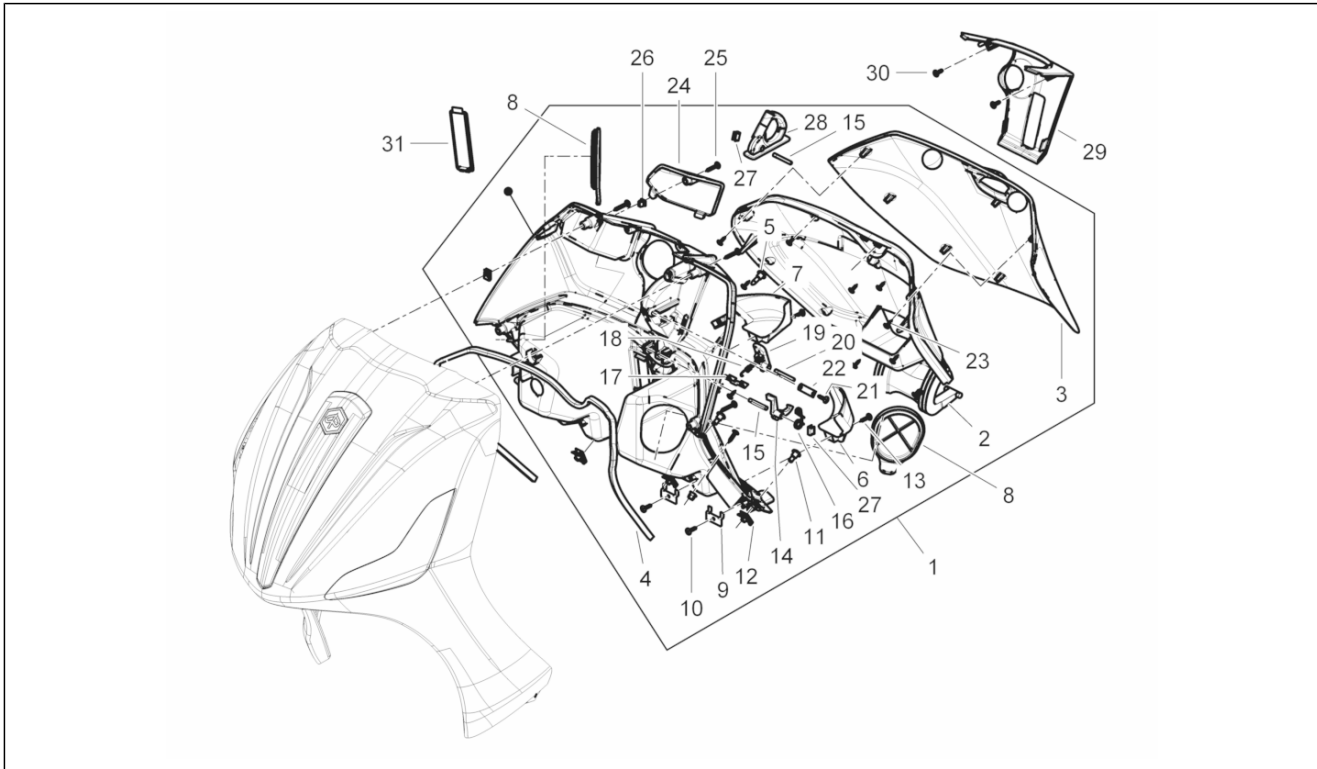

Group	Frame - Plastic parts - Coachwork
Code	02.30
Description	Front glove-box - Knee-guard panel
Service	1

Pos.	Code	Description	Qty	Variants
1	65680300B1	Complete front top box	1	Vehicle colour:Competition Black[98/A] Vehicle colour:Perseus Bronze[579] Vehicle colour:Pearl White[566]
1	65680300B2	Complete front top box	1	Vehicle colour:Midnight Blue[222/A] Vehicle colour:Antares Red[849/A] Vehicle colour:Orion Grey[713/B] Vehicle colour:Mercury brown[120/A] Vehicle colour:White[595] Vehicle colour:Matt cloudy grey[773/B] Vehicle colour:Matt carbon black[93/B]
2	656804	Counter flap	1	
3	656343000C	Glove compartment door	1	Vehicle colour:Midnight Blue[222/A] Vehicle colour:Antares Red[849/A] Vehicle colour:Orion Grey[713/B] Vehicle colour:Mercury brown[120/A] Vehicle colour:White[595] Vehicle colour:Matt cloudy grey[773/B] Vehicle colour:Matt carbon black[93/B]
3	65634300M6	Glove compartment door	1	Vehicle colour:Competition Black[98/A] Vehicle colour:Perseus Bronze[579] Vehicle colour:Pearl White[566]
4	CM006311	Flap packing	1	
4	CM006312	Flap packing	1	
5	CM179201	Metric screw M6x22	2	
6	672055000C	Left top box internal frame	1	Vehicle colour:Midnight Blue[222/A] Vehicle colour:Antares Red[849/A] Vehicle colour:Orion Grey[713/B] Vehicle colour:Mercury brown[120/A] Vehicle colour:White[595] Vehicle colour:Matt cloudy grey[773/B] Vehicle colour:Matt carbon black[93/B]
6	67205500M6	Left top box internal frame	1	Vehicle colour:Competition Black[98/A] Vehicle colour:Perseus Bronze[579] Vehicle colour:Pearl White[566]