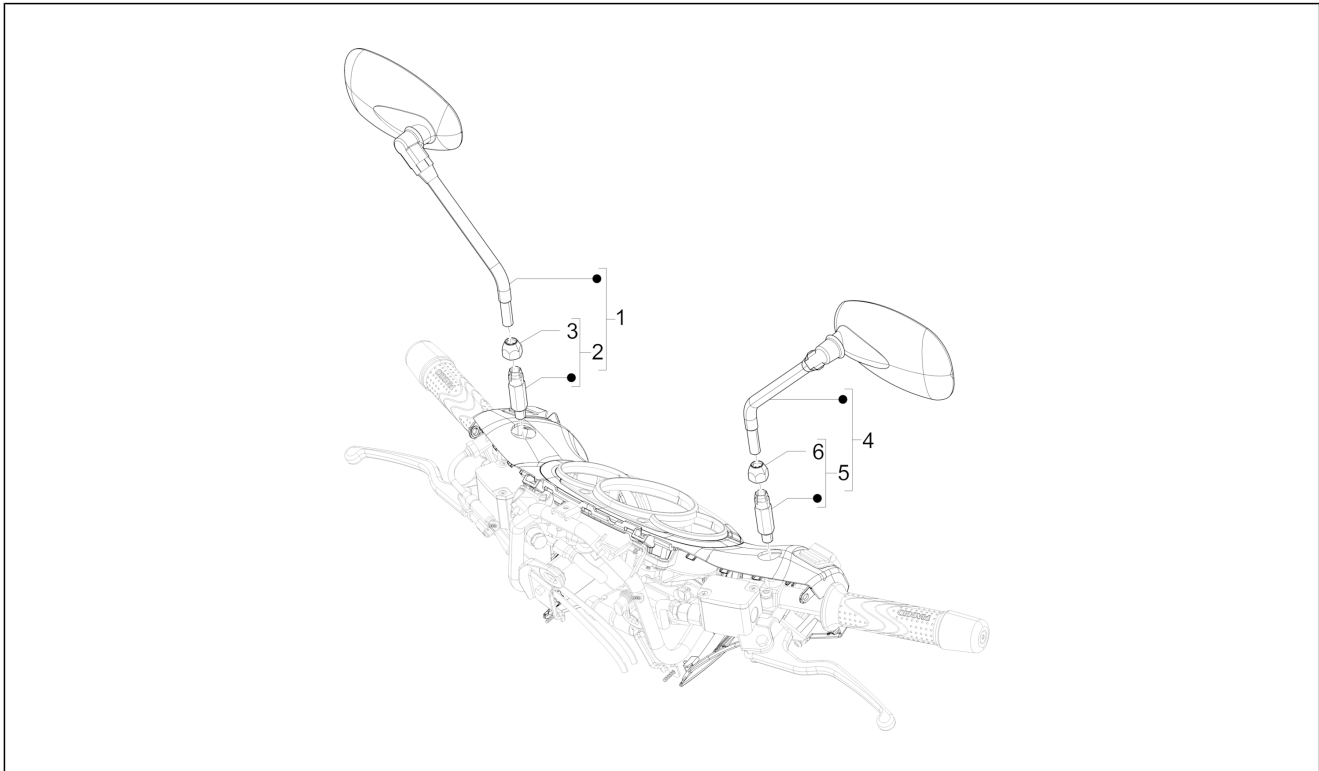

Group	Frame - Plastic parts - Coachwork
Code	02.45
Description	Driving mirror/s
Service	1

Pos.	Code	Description	Qty	Variants
1	CM179905	RH rearview mirror	1	
1	CM179908	RH rearview mirror	1	
2	655120	Rear view mirror fastening clamp	1	
3	654149	Nut	1	
4	CM179904	LH rearview mirror	1	
4	CM179907	LH rearview mirror	1	
5	655120	Rear view mirror fastening clamp	1	
6	654149	Nut	1