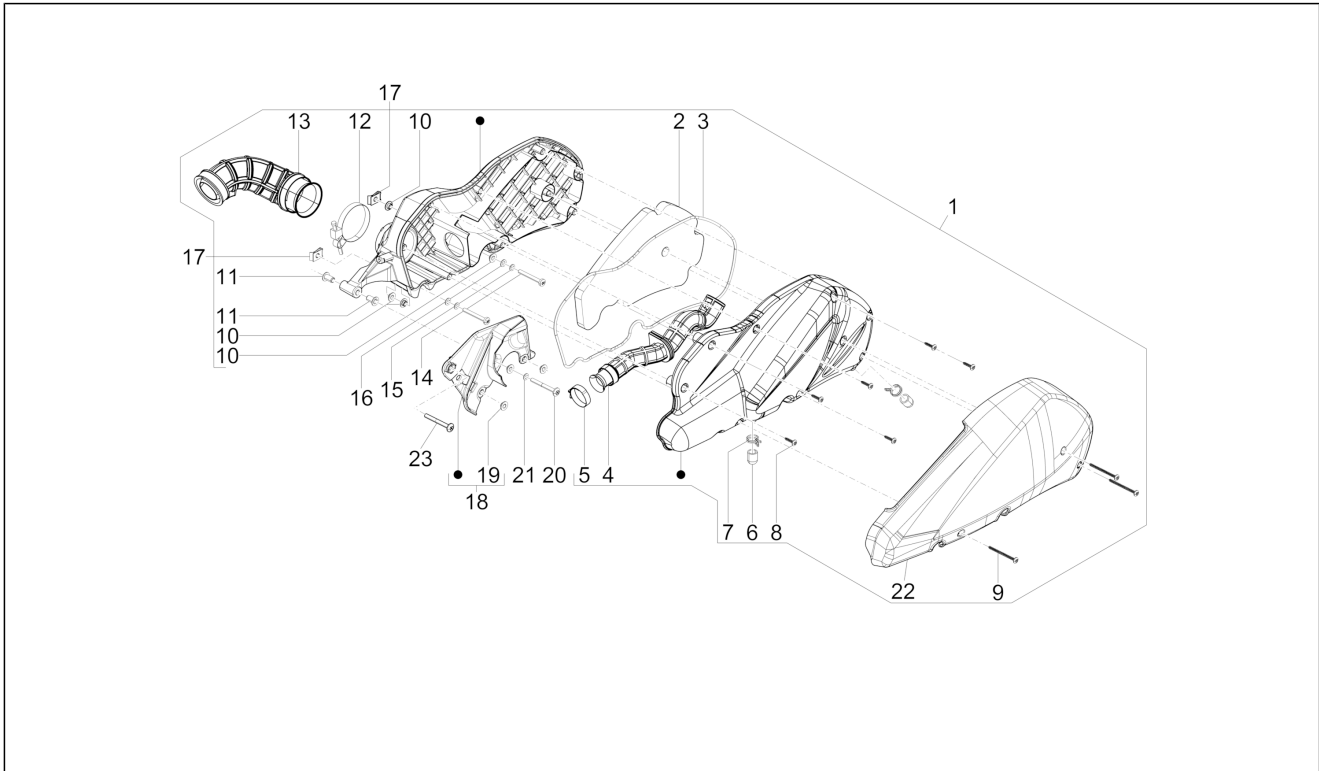

Group	Engine
Code	01.45
Description	Air filter
Service	1

Pos.	Code	Description	Qty	Variants
1	879098	Complete air cleaner box	1	
2	829258	Air filter	1	
3	829259	Filter cover gasket	1	
4	845996	Air cleaner/vehicle sleeve	1	
5	CM001926	Hose clip 35-33	1	
6	827831	Cap	2	
7	CM002910	Hose clamp	2	
8	258146	Self-tap screw M3x20	6	
9	879050	Self tapping screw	3	
10	830056	Knurled bushing	4	
11	830057	Bushing	2	
12	260918	Hose clamp	1	
13	876317	Intake hose	1	
14	018640	Special cap screw M6x50	2	
15	003056	Flat washer 6,4x12x1	2	
16	012533	Notched washer 6,6x11x0	2	
17	254485	Spring plate M6	2	
18	657226	Protection	1	
19	830056	Knurled bushing	3	
20	259988	Screw m6x55	1	
21	012533	Notched washer 6,6x11x0	1	
22	878994	Air cleaner appearance cover	1	
23	414838	screw M6x35	1