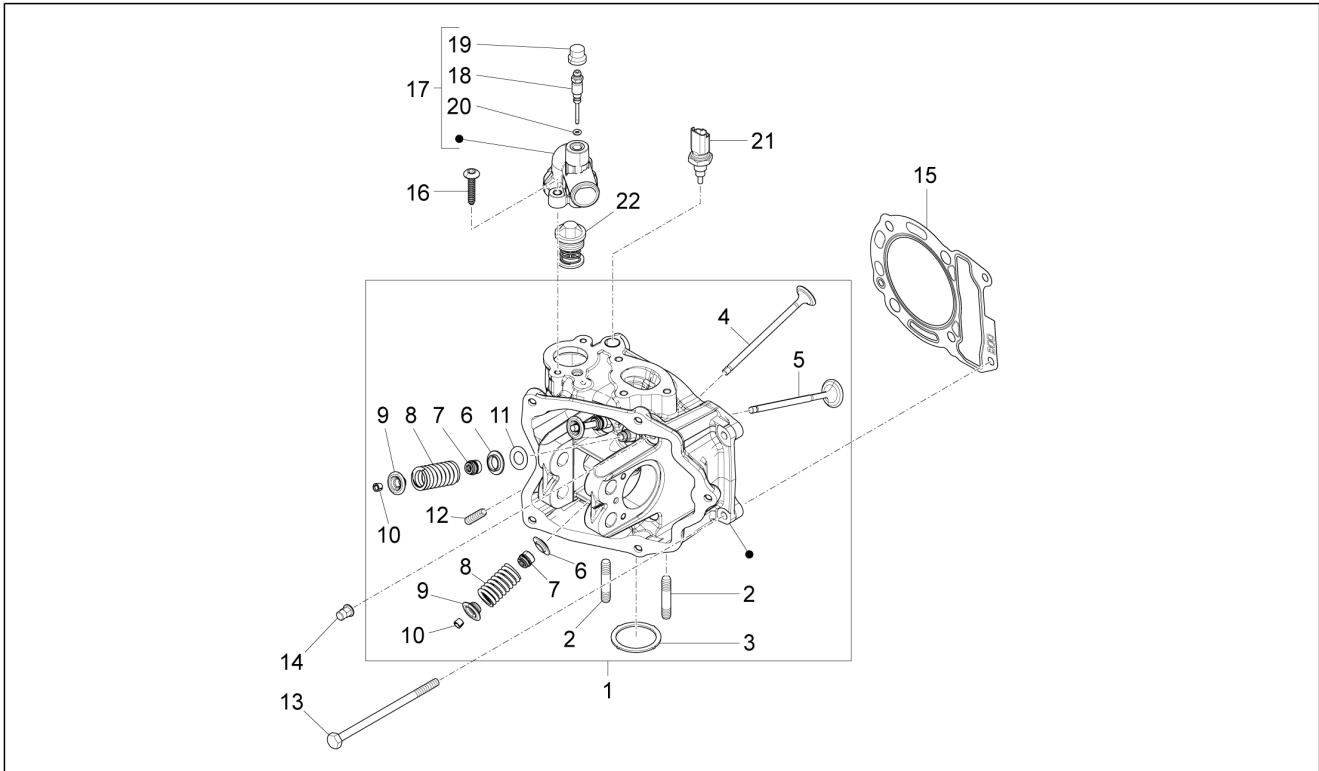

Group	Engine
Code	01.10
Description	Head unit - Valve
Service	1

Pos.	Code	Description	Qty	Variants
22	82951R	Water thermostat	1