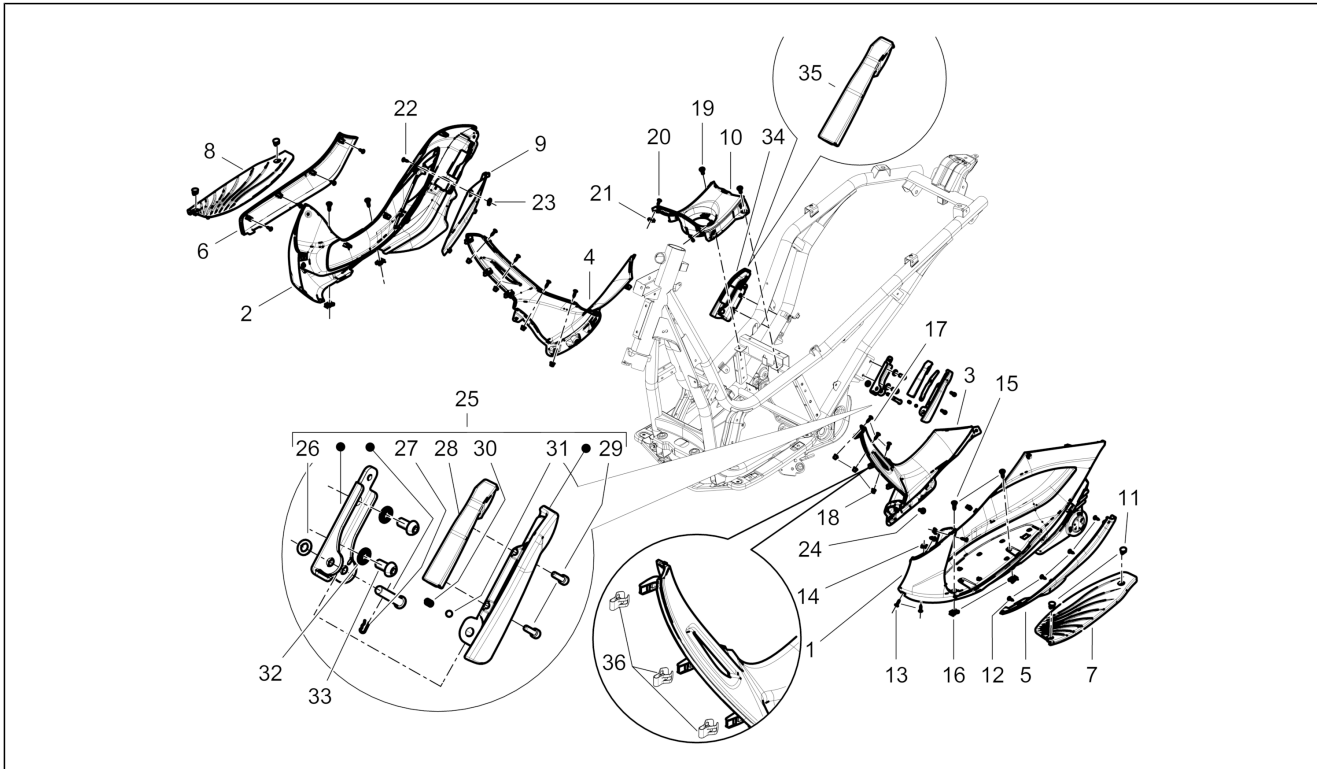

Group	Frame - Plastic parts - Coachwork
Code	02.31
Description	Central cover - Footrests
Service	1

Pos.	Code	Description	Qty	Variants
1	672624000C	Rubber mat l.h.	1	Vehicle colour:Midnight Blue[222/A] Vehicle colour:Competition Black[98/A] Vehicle colour:Perseus Bronze[579] Vehicle colour:Pearl White[566] Vehicle colour:Antares Red[849/A] Vehicle colour:Orion Grey[713/B] Vehicle colour:Mercury brown[120/A] Vehicle colour:White[595] Vehicle colour:Matt cloudy grey[773/B] Vehicle colour:Matt carbon black[93/B]
2	673207000C	Rubber mat r.h.	1	Vehicle colour:Midnight Blue[222/A] Vehicle colour:Competition Black[98/A] Vehicle colour:Perseus Bronze[579] Vehicle colour:Pearl White[566] Vehicle colour:Antares Red[849/A] Vehicle colour:Orion Grey[713/B] Vehicle colour:Mercury brown[120/A] Vehicle colour:White[595] Vehicle colour:Matt cloudy grey[773/B] Vehicle colour:Matt carbon black[93/B]
3	1B000211	Left central cover	1	
3	656344	Left central cover	1	
3	65634400EU	Left central cover	1	Vehicle colour:Midnight Blue[222/A] Vehicle colour:Competition Black[98/A] Vehicle colour:Antares Red[849/A] Vehicle colour:Perseus Bronze[579] Vehicle colour:Pearl White[566] Vehicle colour:Orion Grey[713/B] Vehicle colour:Mercury brown[120/A]
3	65634400NM	Left central cover	1	Vehicle colour:White[595] Vehicle colour:Matt cloudy grey[773/B] Vehicle colour:Matt carbon black[93/B]
4	1B000210	Right central cover	1	
4	656345	Right central cover	1	
4	65634500EU	Right central cover	1	Vehicle colour:Midnight Blue[222/A]