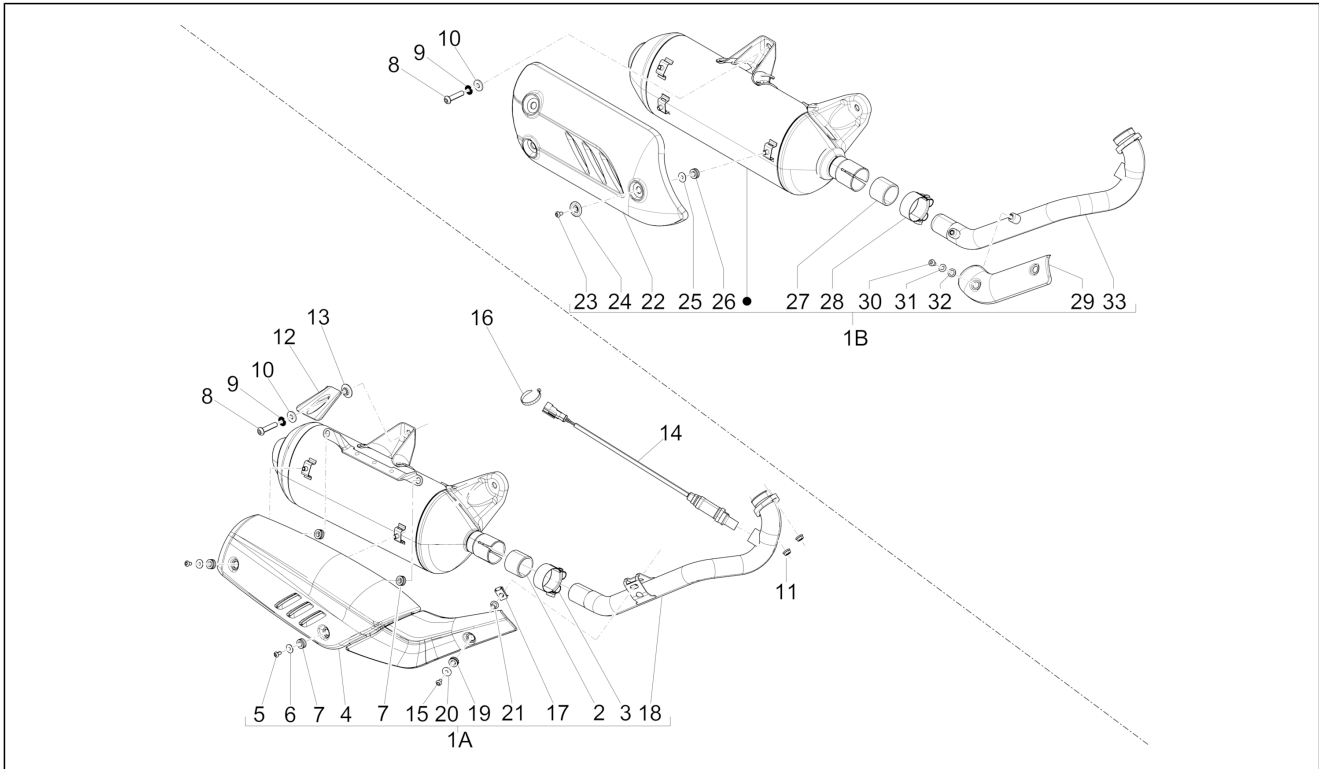

Group	Engine
Code	01.42
Description	Silencer
Service	1

Pos.	Code	Description	Qty	Variants
2	8263885	Graphite bushing	1	
3	8449404	Hose clamp	1	
4	878730	Protection	1	
5	842908	screw M5x10	3	
6	841821	Washer 6,6x18x1,6	2	
7	487665	Fairlead	4	
8	599208	Hex screw M8x30	3	
9	834187	Spring washer 16x8,2x2,2	3	
10	848452	Flat washer 19,3x8,2x2,5	3	
11	436947	Nut	2	
12	AP8119925	Cover	1	
13	873450	Spacer	1	
14	639806	Lamda sensor	1	
15	880285	Torx Screw	1	
16	145298	Lock-strap L=180mm	1	
17	248419	Spring plate m5	1	
18	878985	Exhaust manifold	1	
18	B014354	Exhaust manifold	1	
19	487665	Fairlead	1	
1A	8790975	Silencer complete with protection	1	
1B	1A0005715	Silencer complete with protection	1	
20	827526	Flat washer	1	
21	878130	Spacer	1	
22	877076	Protection	1	
23	842908	screw M5x10	3	
24	482282	Bowl	3	
25	827526	Flat washer	3	
26	487665	Fairlead	3