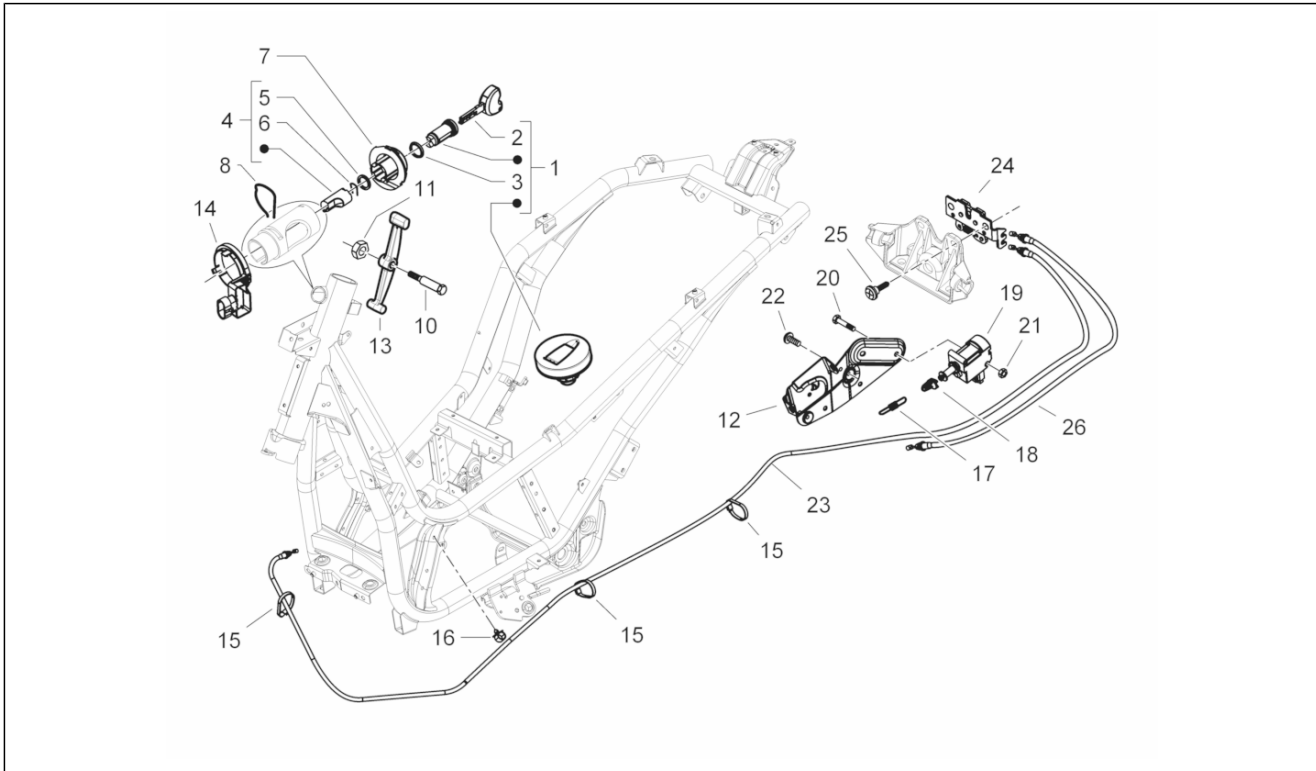

Group	Frame - Plastic parts - Coachwork
Code	02.46
Description	Locks
Service	1

Pos.	Code	Description	Qty	Variants
1	1B000226	Lock kit	1	
1	657220	Lock kit	1	
1	674507	Lock kit	1	
2	656264	Key blank	1	
3	298731	Gasket ring	1	
4	577816	Block	1	
5	298594	Flat washer	1	
6	298838	Cylinder retainer spring	1	
7	298581	Lock body	1	
8	253937	Spring	1	
10	299972	Special screw	1	
11	577620	Self locking nut	1	
12	657224	Transmission support bracket	1	
13	656855	Lock lever	1	
14	638534	Immobilizer antenna	1	Vehicle colour: Pearl White[566] Vehicle colour: Midnight Blue[222/A] Vehicle colour: Competition Black[98/A] Vehicle colour: Perseus Bronze[579] Vehicle colour: Antares Red[849/A] Vehicle colour: Mercury brown[120/A] Vehicle colour: Orion Grey[713/B]
15	257134	Lock-strap L=277	3	
16	231590	Elastic spring	1	
17	675783	Saddle tightening spring actuator	1	
18	577128	Joint	1	
19	582990	Solenoid valve	1	
20	584121	Hexagonal-head screw	2	
21	577620	Self locking nut	2	
22	CM179301	Screw M6x16	2