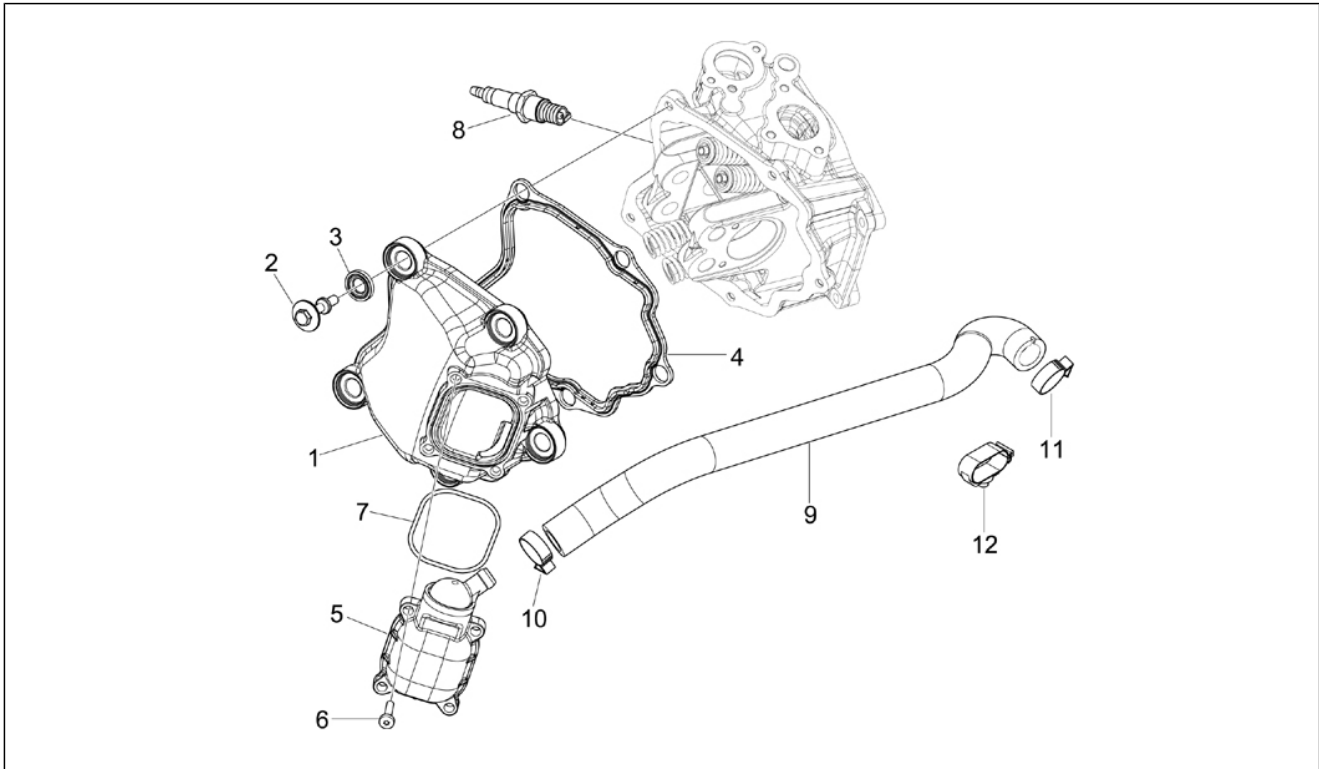

Group	Engine
Code	01.12
Description	Cylinder head cover
Service	1

Pos.	Code	Description	Qty	Variants
1	829534	Head cover	1	
2	872635	Special screw	5	
3	830249	Damper drift	5	
4	829536	Head cover gasket	1	
5	828421	Oil breather valve	1	
6	877136	Self tapping screw M5x20	4	
7	1A003985	Gasket	1	
7	487989	Gasket	1	
8	639687	Spark plug CR8EKB	1	
9	844094	Engine oil breather pipe	1	
10	CM001904	Hose clamp	1	
11	CM001904	Hose clamp	1	
12	CM006904	Non return spring l=27	1	
12	CM006908	Non return spring L=23	1