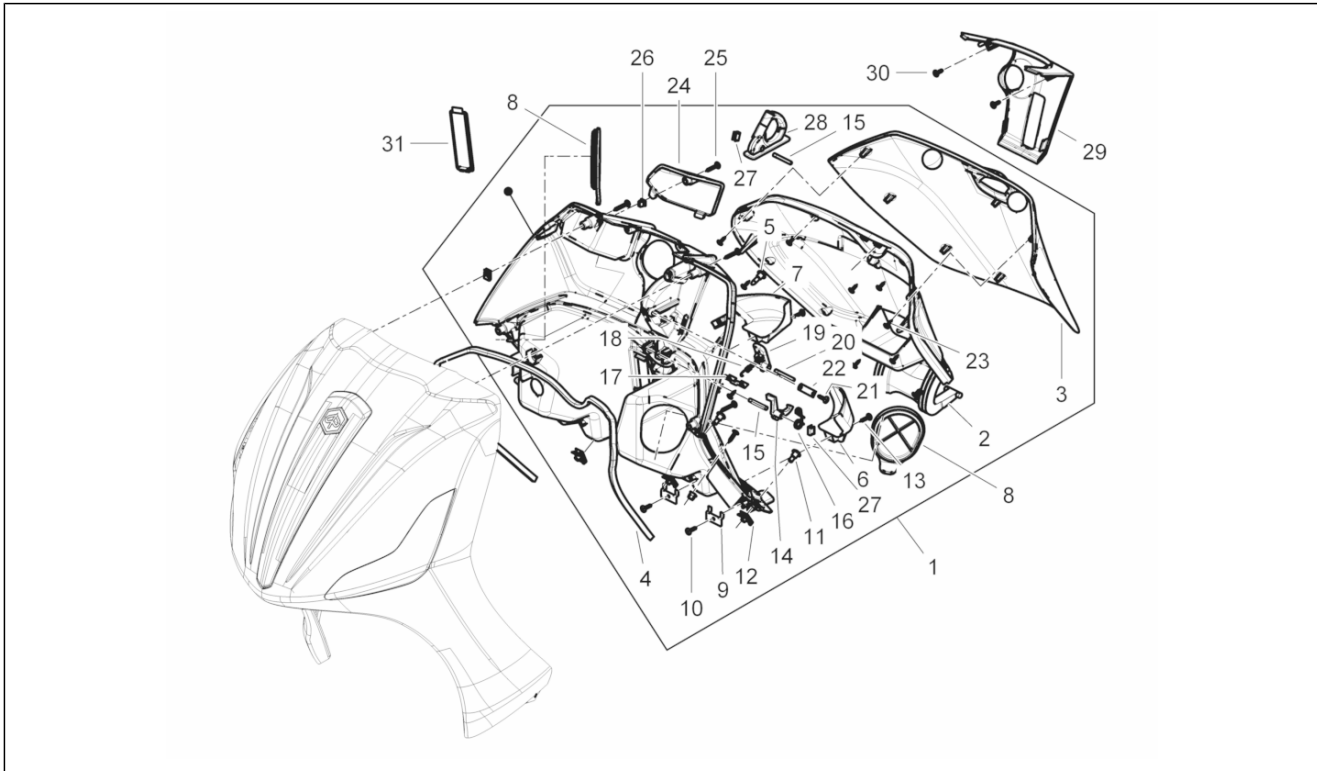

Group	Frame - Plastic parts - Coachwork
Code	02.30
Description	Front glove-box - Knee-guard panel
Service	1

Pos.	Code	Description	Qty	Variants
7	657494000C	Right top box internal frame	1	Vehicle colour:Midnight Blue[222/A] Vehicle colour:Antares Red[849/A] Vehicle colour:Orion Grey[713/B] Vehicle colour:Mercury brown[120/A] Vehicle colour:White[595] Vehicle colour:Matt cloudy grey[773/B] Vehicle colour:Matt carbon black[93/B]
7	65749400M6	Right top box internal frame	1	Vehicle colour:Competition Black[98/A] Vehicle colour:Perseus Bronze[579] Vehicle colour:Pearl White[566]
8	657135	Plastic plug	2	
9	257614	Square	2	
10	270793	TBCIC Screw 3,8x16	3	
11	CM179202	screw	2	
12	254485	Spring plate M6	4	
13	CM179101	Self-tapping screw	2	
14	575607	Pawl	1	
15	575021	Pin	2	
16	577005	Spring	1	
17	252420	Square	1	
18	577399	Spring	1	
19	577861	Lever	1	
20	577400	Pin	1	
21	270793	TBCIC Screw 3,8x16	3	
22	464620	Spring	1	
23	297498	Self tapping screw M3,5x13	13	
24	656831000C	Coolant insp. door	1	Vehicle colour:Midnight Blue[222/A] Vehicle colour:Antares Red[849/A] Vehicle colour:Orion Grey[713/B] Vehicle colour:Mercury brown[120/A] Vehicle colour:White[595]