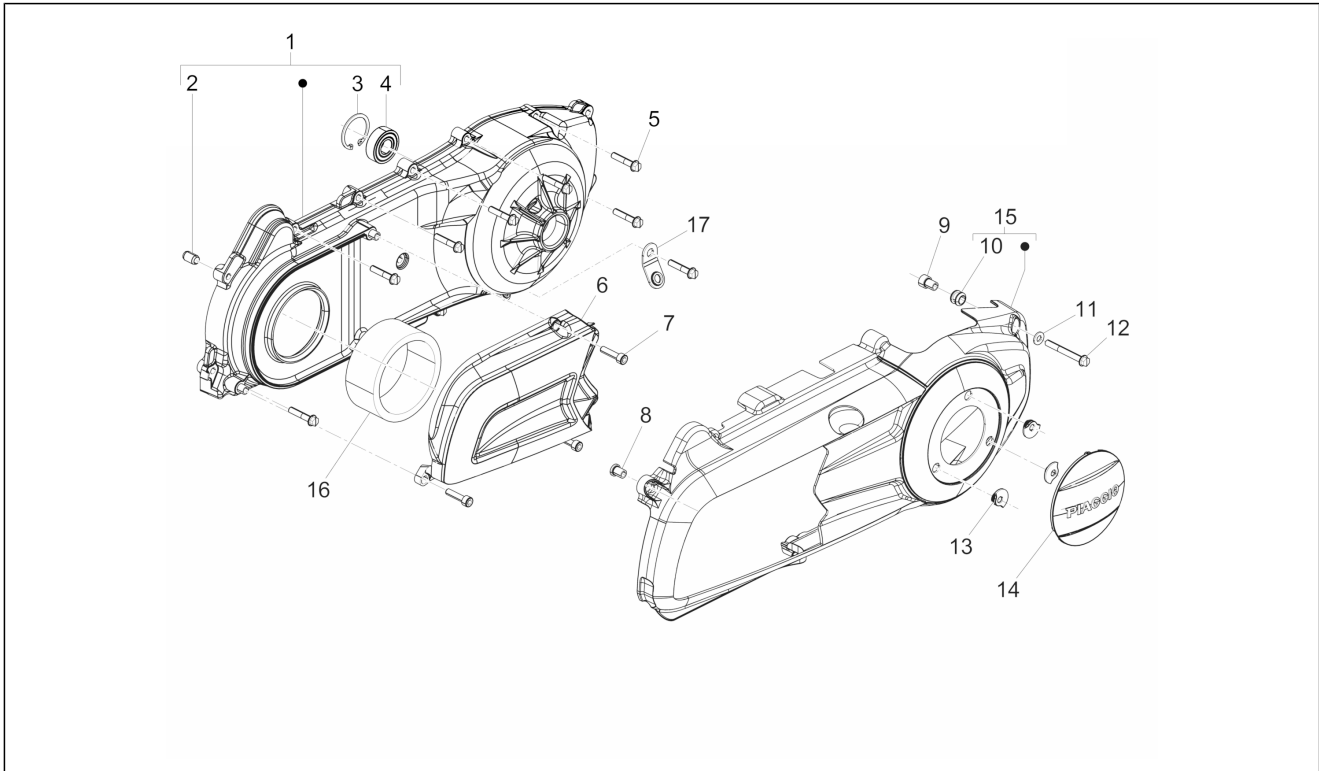

Group	Engine
Code	01.15
Description	Crankcase cover - Crankcase cooling
Service	1

Pos.	Code	Description	Qty	Variants
1	8778435	Complete transmission cover	1	
2	B015956	Pin d.9,5 h=15	2	
3	006635	Snap ring	1	
4	4789853	Radial bearing 15x35x11	1	
5	289731	Screw w/ flange M6x30	9	
5	B016792	Screw w/ flange M6x30	9	
6	876075	Cooling Cover	1	
7	018553	screw M6x25	3	
8	431577	Spacer	2	
9	876413	Spacer	1	
10	431578	Pad	3	
11	013777	Washer 6.4x13x1.5	3	
12	620068	Screw	3	
12	B016775	Screw w/ flange M6x50	3	
13	871458	Retainer buffer	3	
14	CM155109	Transmission cover	1	
15	1A000476	Soundproof cover with U.P.	1	
15	877845	Transmission soundproofing cover	1	
16	875701	Filtering element	1	
17	844964	Hose clamp	1