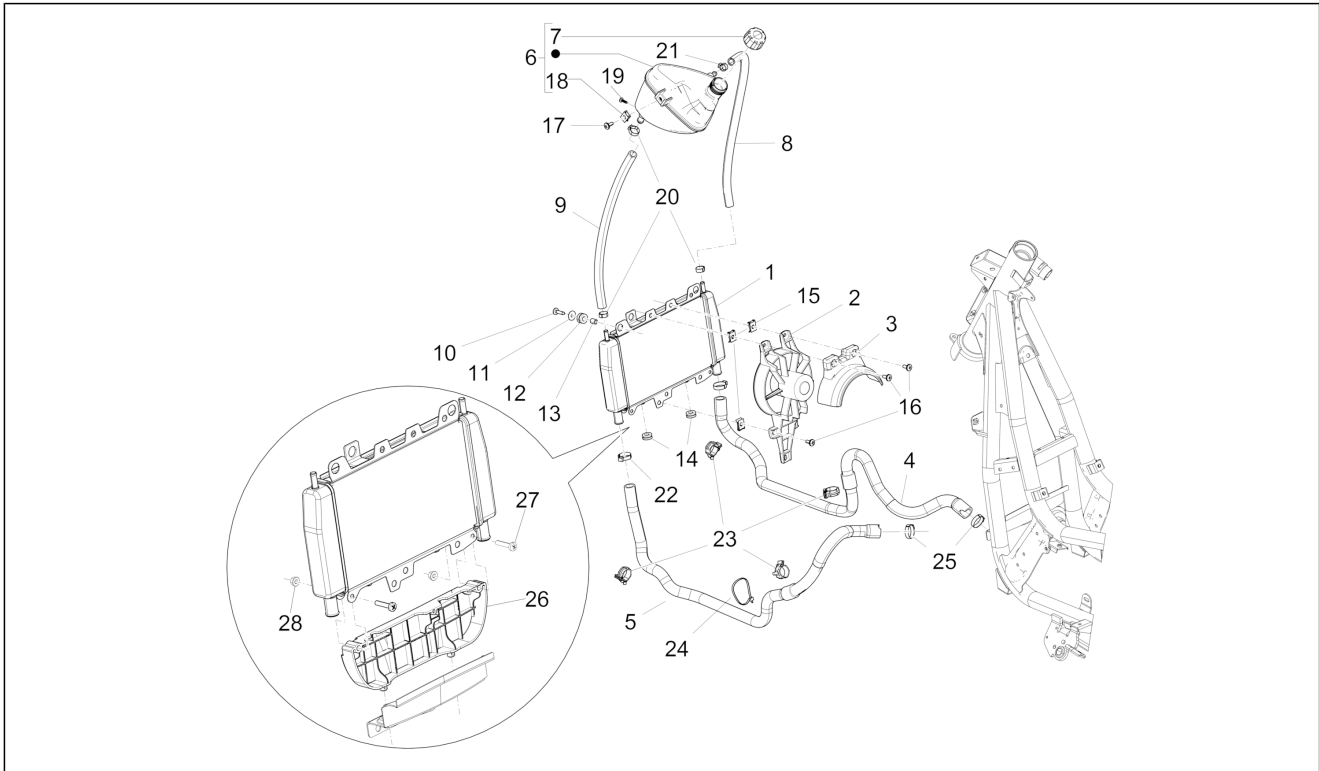

Group	Frame - Plastic parts - Coachwork
Code	02.55
Description	Cooling system
Service	1

Pos.	Code	Description	Qty	Variants
27	015761	Screw m6x30	2	
27	CM179303	Metric screw M6x30	2	
28	288245	Self locking nut M6	2