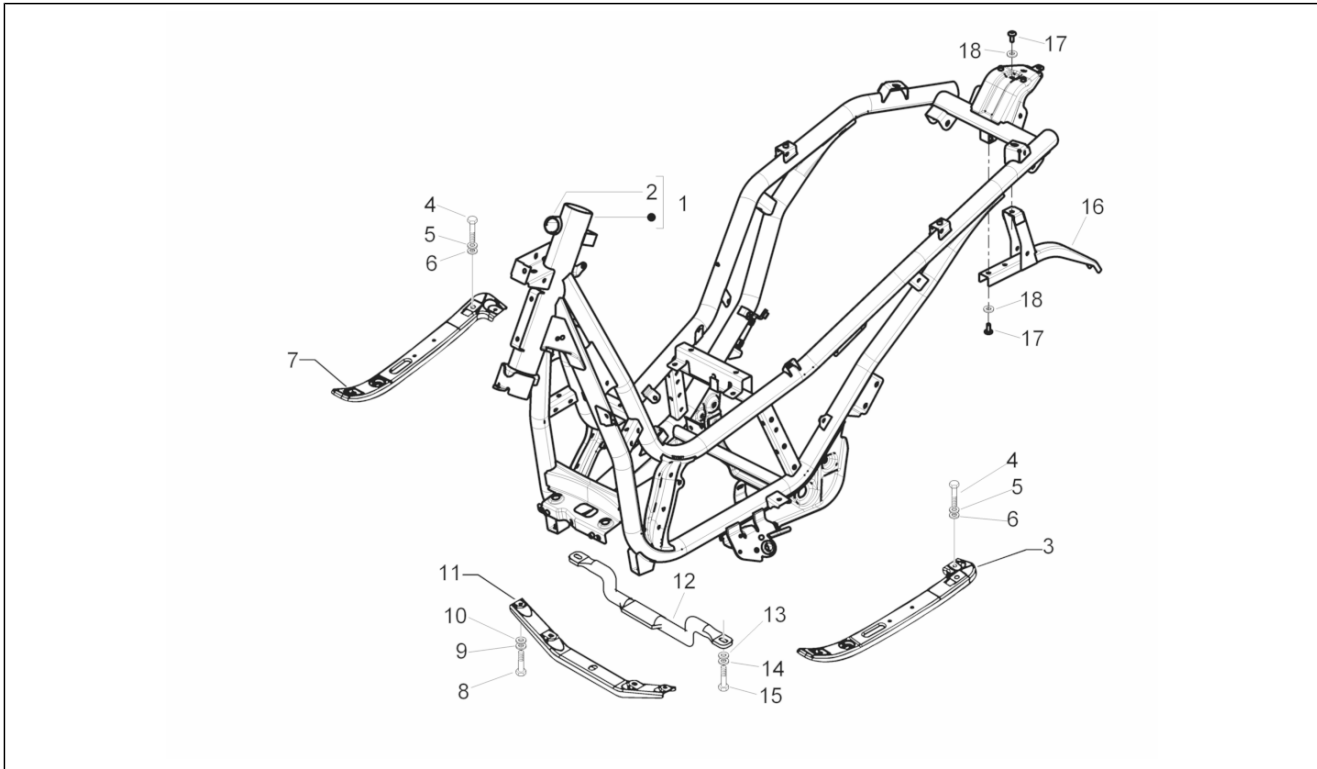

Group	Frame - Plastic parts - Coachwork
Code	02.01
Description	Frame/bodywork
Service	1

Pos.	Code	Description	Qty	Variants
1	6565295	Frame with u.p.	1	
2	575357	Lock support	1	
3	6574955	Pin l.h.	1	
4	031088	screw M6x16	4	
5	016406	Spring washer 6,4x11,8x1	4	
6	003056	Flat washer 6,4x12x1	4	
7	6574965	Pin r.h.	1	
8	031117	Screw m8x18 zn	2	
9	003038	Flat washer 8,4x18x2	2	
10	016408	Spring washer 13,75x8,15x4,5	2	
11	657179	Crosspiece	1	
12	6724355	Small carrier connector front pipe	1	
13	016408	Spring washer 13,75x8,15x4,5	2	
14	003038	Flat washer 8,4x18x2	2	
15	031117	Screw m8x18 zn	2	
16	657193R5	Rear frame	1	
17	CM179301	Screw M6x16	2	
18	078307	Washer	2