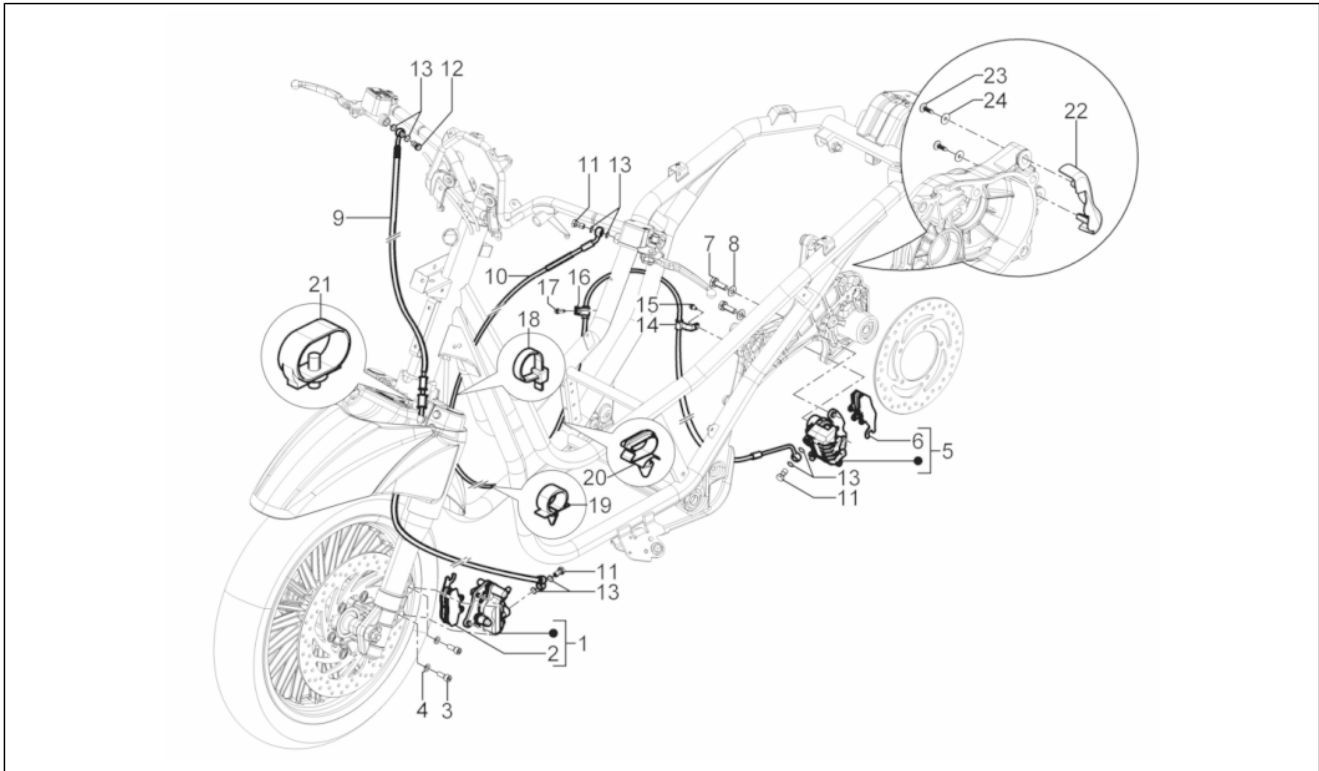

Group	Braking system - Transmissions
Code	05.01
Description	Brakes pipes - Calipers
Service	1

Pos.	Code	Description	Qty	Variants
1	CM068313	(Heng Tong) Left brake pin	1	
2	651253	(Heng Tong) Brake pads torque	1	
3	598919	screw	2	
4	709047	Spring washer	2	
5	CM068312	(Heng Tong) Right brake pin	1	
6	665842	(Heng Tong) Brake pads torque	1	
7	665983	Hex screw	2	
8	012535	Washer	2	
9	665973	Front brake flexible piping	1	
10	665972	Rear brake flexible pipe	1	
11	265451	Oil pipe screw M10x18	3	
12	666294	Special screw	1	
13	127927	Gasket	8	
14	564629	Hose clamp	1	
15	969296	Screw w/ flange M6x10	1	
16	675510	Hose clamp	1	
17	B016777	Screw w/ flange M6x16	1	
18	257134	Lock-strap L=277	1	
19	231590	Elastic spring	1	
20	217280	Hose clamp	1	
21	CM006901	Hose clamp	1	
22	672204	Pin connection cover	1	
23	CM178601	Self tapping screw D4.2x16	1	
24	013763	Flat washer 4,2x12x1	1