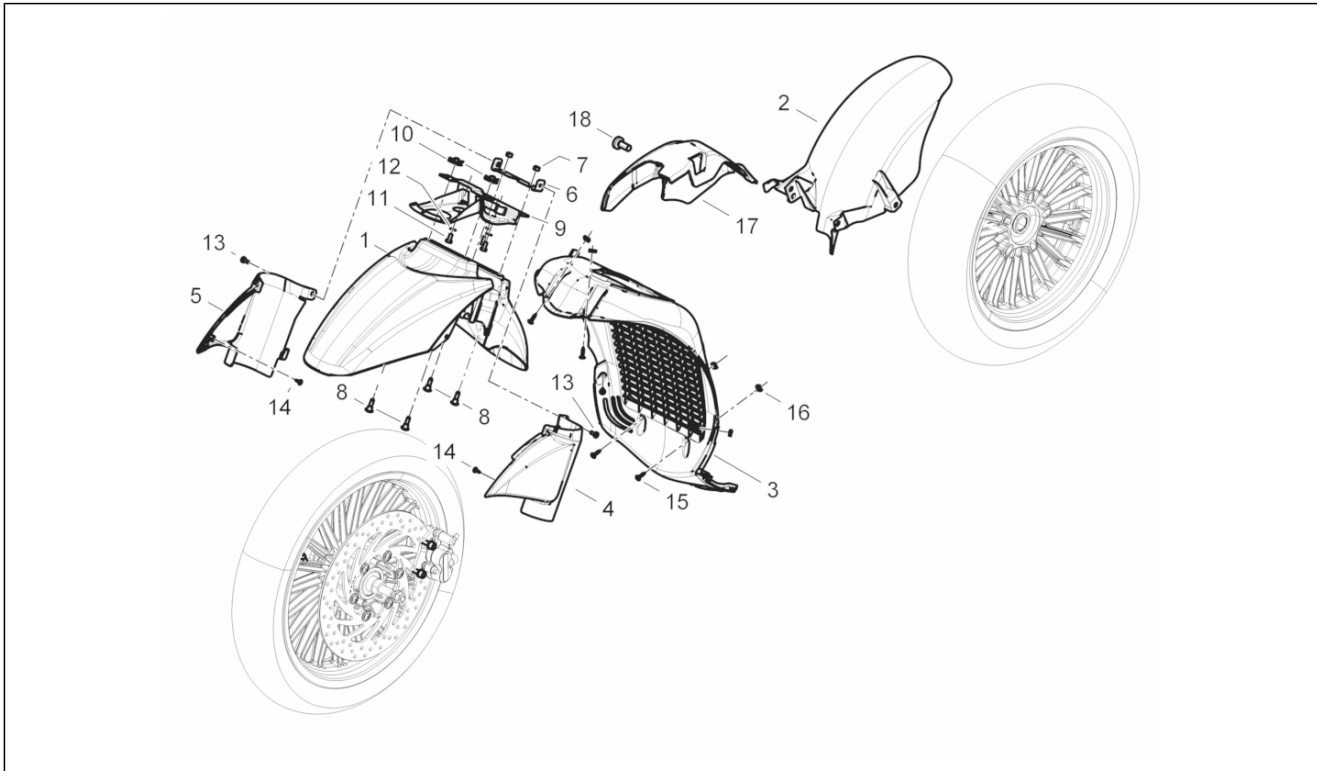

Group	Frame - Plastic parts - Coachwork
Code	02.33
Description	Wheel huosing - Mudguard
Service	1

Pos.	Code	Description	Qty	Variants
				Vehicle colour:Matt carbon black[93/B]
5	66550500EU	RH sleeve	1	Vehicle colour:Antares Red[849/A] Vehicle colour:Perseus Bronze[579] Vehicle colour:Mercury brown[120/A] Vehicle colour:Orion Grey[713/B] Vehicle colour:Pearl White[566] Vehicle colour:Competition Black[98/A] Vehicle colour:Midnight Blue[222/A]
5	66550500NM	RH sleeve	1	Vehicle colour:White[595] Vehicle colour:Matt cloudy grey[773/B] Vehicle colour:Matt carbon black[93/B]
6	598642	Sliders support bracket	1	
7	195482	Self locking nut M6	2	
8	575249	Screw with shank M6	4	
9	665995	Support clamp	1	
10	254485	Spring plate M6	2	
11	031086	Screw m6x12	3	
12	006966	Spring washer 6,4x11x0,5	3	
13	297498	Self tapping screw M3,5x13	2	
14	015585	Self-tapping screw M5x12	2	
15	CM178604	Self tapping screw	6	
16	CM017410	Spring plate	6	
17	657286	Plug	1	
18	CM179301	Screw M6x16	1