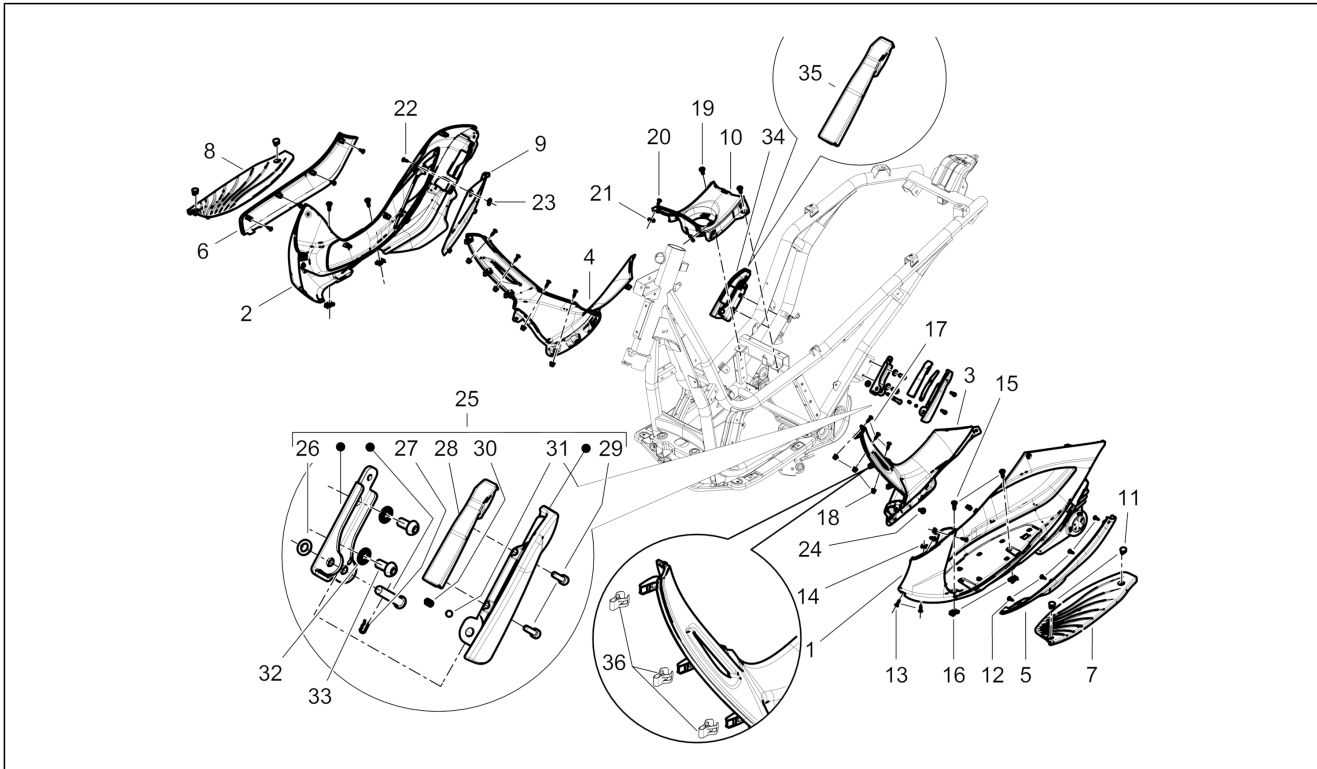

Group	Frame - Plastic parts - Coachwork
Code	02.31
Description	Central cover - Footrests
Service	1

Pos.	Code	Description	Qty	Variants
				Vehicle colour:Competition Black[98/A] Vehicle colour:Antares Red[849/A] Vehicle colour:Perseus Bronze[579] Vehicle colour:Pearl White[566] Vehicle colour:Orion Grey[713/B] Vehicle colour:Mercury brown[120/A]
4	65634500NM	Right central cover	1	Vehicle colour:White[595] Vehicle colour:Matt cloudy grey[773/B] Vehicle colour:Matt carbon black[93/B]
5	1B000223	Left spoiler	1	Vehicle colour:Matt cloudy grey[773/B] Vehicle colour:Matt carbon black[93/B] Vehicle colour:White[595]
5	656351	Left spoiler	1	
5	65635100EU	Left spoiler	1	Vehicle colour:Midnight Blue[222/A] Vehicle colour:Pearl White[566] Vehicle colour:Competition Black[98/A] Vehicle colour:Perseus Bronze[579] Vehicle colour:Antares Red[849/A] Vehicle colour:Orion Grey[713/B] Vehicle colour:Mercury brown[120/A]
6	1B000224	Right spoiler	1	Vehicle colour:Matt cloudy grey[773/B] Vehicle colour:Matt carbon black[93/B] Vehicle colour:White[595]
6	656352	Right spoiler	1	
6	65635200EU	Right spoiler	1	Vehicle colour:Midnight Blue[222/A] Vehicle colour:Pearl White[566] Vehicle colour:Competition Black[98/A] Vehicle colour:Perseus Bronze[579] Vehicle colour:Antares Red[849/A] Vehicle colour:Orion Grey[713/B] Vehicle colour:Mercury brown[120/A]
7	656828	Lh mat	1	
8	656829	Rh mat	1	
9	656361000C	Spark plug insp. door	1	Vehicle colour:Midnight Blue[222/A]