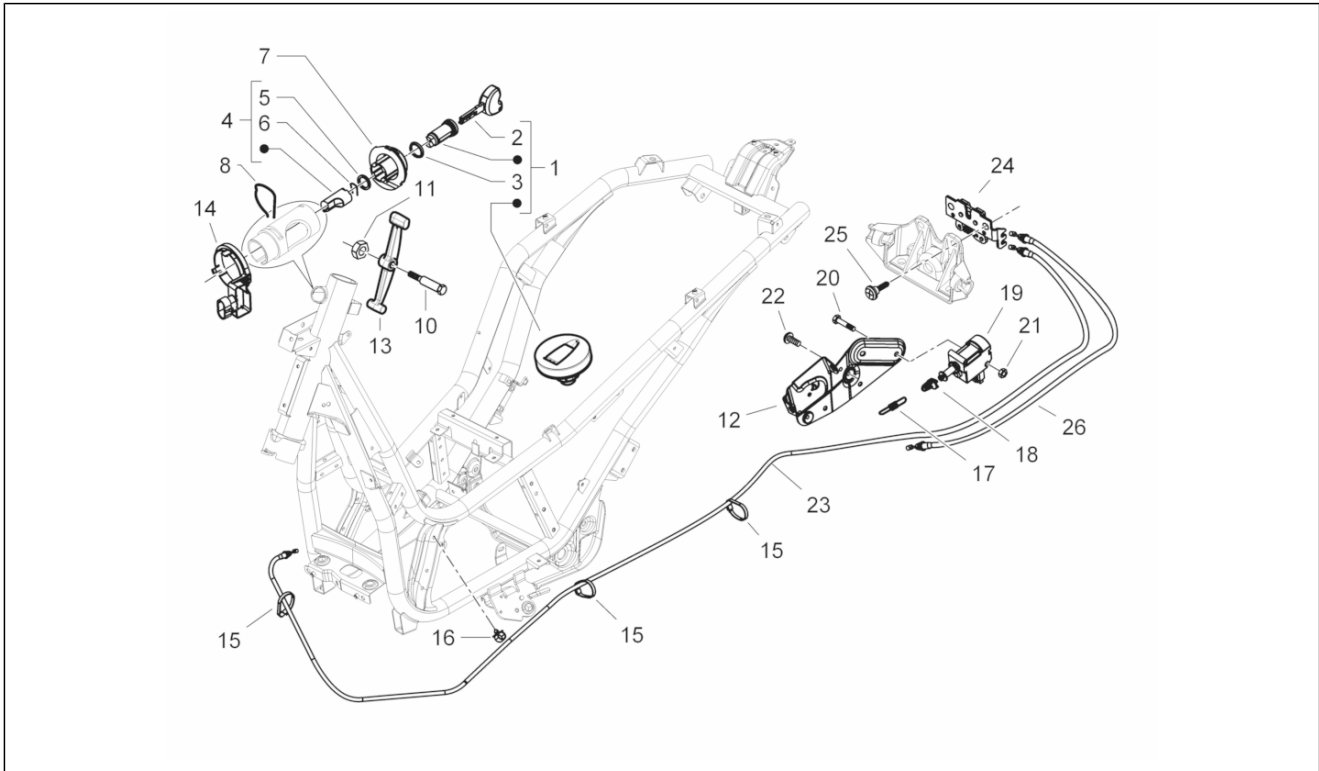

Group	Frame - Plastic parts - Coachwork
Code	02.46
Description	Locks
Service	1

Pos.	Code	Description	Qty	Variants
23	CM012841	Saddle cable	1	
24	CM023701	Saddle lock	1	
25	CM179202	screw	2	
26	CM023701	Saddle lock	1