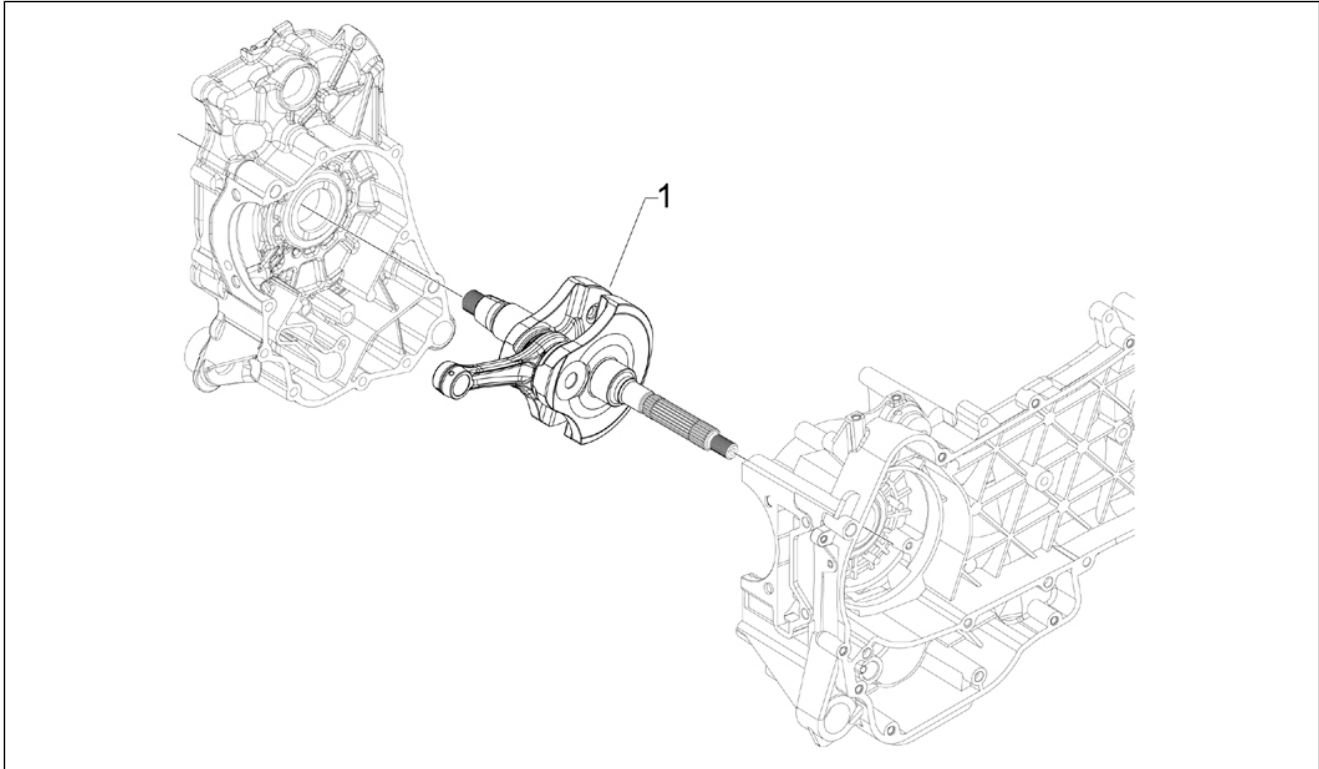

Group	Engine
Code	01.06
Description	Crankshaft
Service	1

Pos.	Code	Description	Qty	Variants
1	8745635001	Drive shaft Cat.1	1	
1	8745635002	Drive shaft Cat.2	1