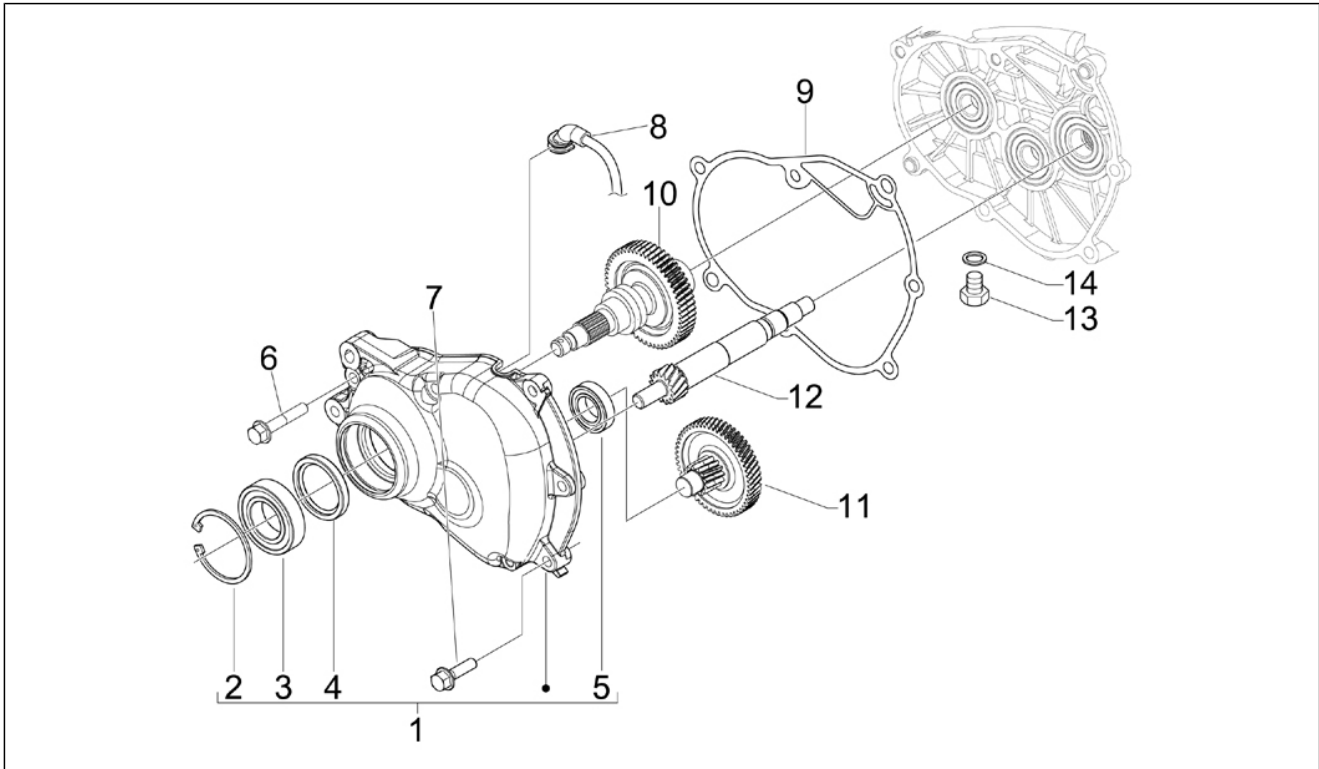

Group	Engine
Code	01.25
Description	Reduction unit
Service	1

Pos.	Code	Description	Qty	Variants
1	8481875	Side cover	1	
2	829206	Circlip	1	
3	83034R	Radial bearing 30x55x13	1	
4	83082R	Gasket ring 38x50x7	1	
5	83018R	Radial ball bearing 15x42x13	1	
6	B016806	Screw w/ flange M8x40	1	
7	487211	Screw w/ flange M8x45	6	
7	B016805	Screw w/ flange M8x45	6	
8	CM162202	Reduction unit breather pipe assembly	1	
9	847931	Gasket	1	
10	8753085	Rear wheel axle	1	
10	B0168945	Rear wheel axle with U.P.	1	
11	8753065	Transmission shaft	1	
12	8738755	Driven pulley shaft Z=14	1	
13	269755	Hex socket screw M8x12	1	
14	485703	Washer 8.2x12x1	1