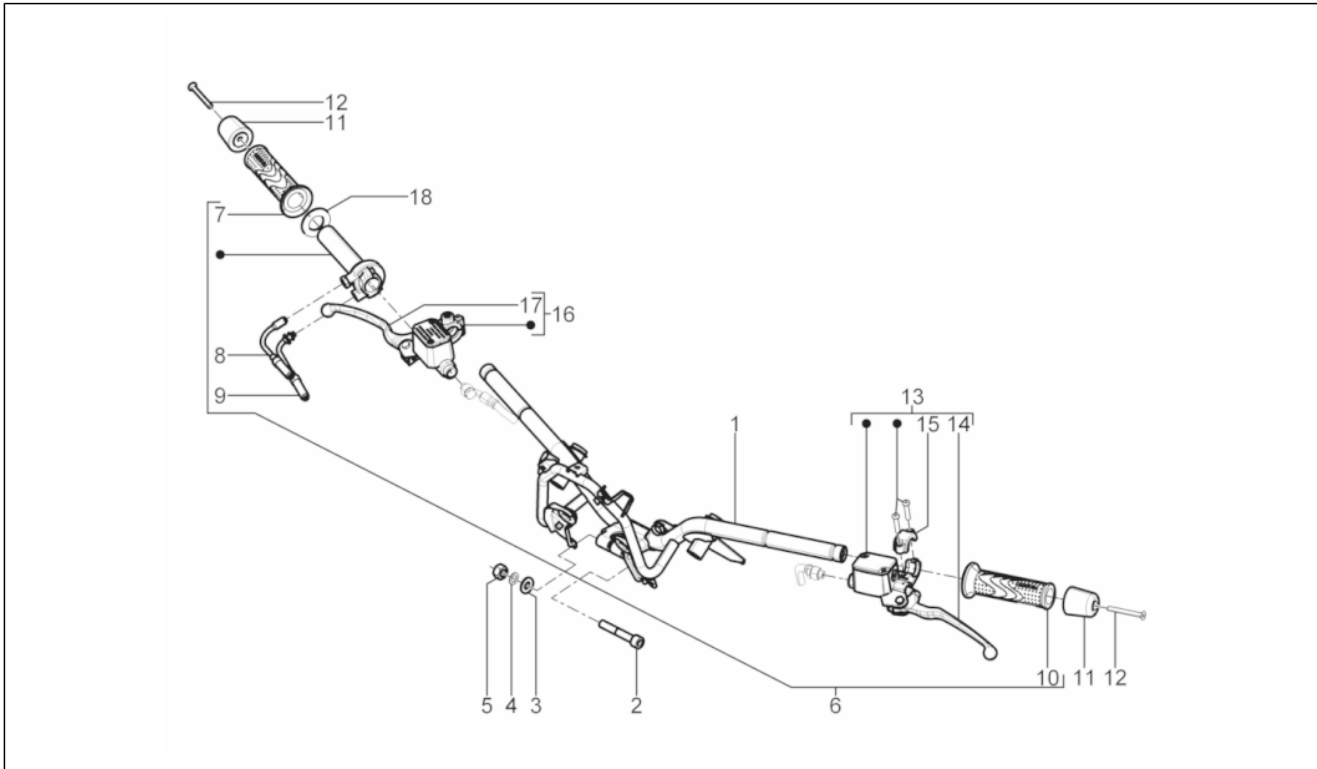

Group	Handlebars/Steering
Code	03.06
Description	Handlebars - Master cil.
Service	1

Pos.	Code	Description	Qty	Variants
1	6737075	Handlebar with U.P.	1	
2	655554	Hex socket screw M10x65	1	
3	178790	Flat washer 22x10,3x2,5	1	
4	012543	Flat elastic washer with internal tothing 17x10,3x2	1	
5	015330	Nut M10	1	
6	58608R	Throttle control sleeve assembly	1	
7	CM084202	Grip, r.h.	1	
8	665974	Throttle opening transmission	1	
9	665975	Throttle closing transmission	1	
10	CM084201	Grip, l.h.	1	
11	673243	Anti vib.weight trailing	2	
11	673339	Terminal	2	
12	271434	screw M6x55	2	
13	CM081204	Left hydraulic pump (Heng Tong)	1	
14	600475	Brake lever (Heng Tong)	1	
15	600478	U-bolt (Heng Tong)	1	
16	58590R	FRONT BRAKE PUMP UNIT	1	
17	646829	Brake lever (Brembo)	1	
18	601170	Handlebar washer	1