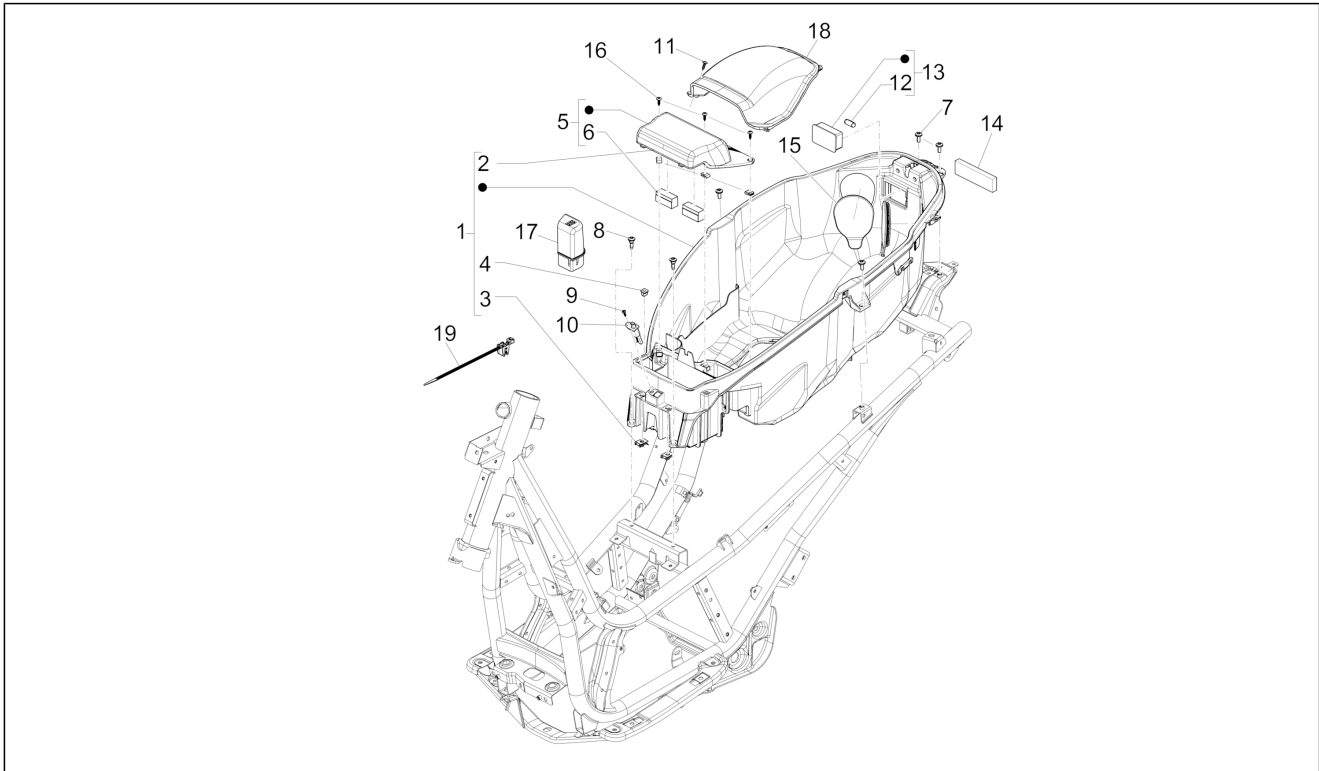

Group	Frame - Plastic parts - Coachwork
Code	02.34
Description	Helmet huosing - Undersaddle
Service	1

Pos.	Code	Description	Qty	Variants
1	673263	Helmet compartment	1	
2	CM017410	Spring plate	8	
3	254485	Spring plate M6	2	
4	199190	Expansion plug	3	
5	656835	Battery cover	1	
6	583310	Pad	2	
7	CM179301	Screw M6x16	4	
8	CM179201	Metric screw M6x22	2	
9	018536	Self-tap screw 3,5x13	1	
10	255323	Door button	1	
11	CM178603	Self tapping screw D4.2x13	1	
12	071633	Torpedo shaped lamp 12V-5W	1	
13	293154	Ceiling bowl	1	
14	672240	Pad	1	
15	657135	Plastic plug	2	
16	CM178601	Self tapping screw D4.2x16	3	
17	657230	Tool kit box cover	1	
18	656834	Engine inspection cover	1	
19	657229	Hose clamp	1