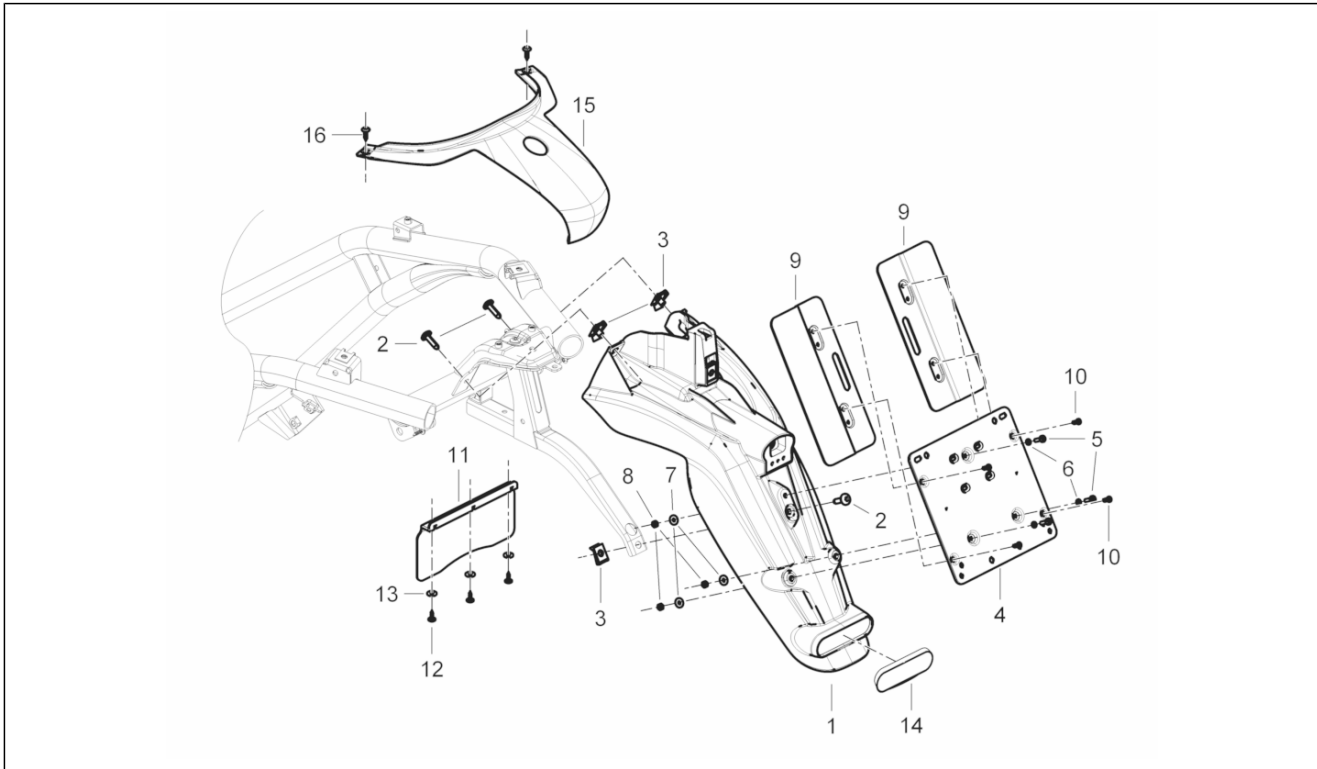

Group	Frame - Plastic parts - Coachwork
Code	02.37
Description	Rear cover - Splash guard
Service	1

Pos.	Code	Description	Qty	Variants
1	656357000C	Rear splash guard	1	Vehicle colour:Antares Red[849/A] Vehicle colour:Perseus Bronze[579] Vehicle colour:Mercury brown[120/A] Vehicle colour:Midnight Blue[222/A] Vehicle colour:Pearl White[566] Vehicle colour:Competition Black[98/A]
1	672618000C	Rear splash guard	1	Vehicle colour:Orion Grey[713/B] Vehicle colour:Antares Red[849/A] Vehicle colour:White[595] Vehicle colour:Mercury brown[120/A] Vehicle colour:Midnight Blue[222/A] Vehicle colour:Pearl White[566] Vehicle colour:Perseus Bronze[579] Vehicle colour:Competition Black[98/A] Vehicle colour:Matt cloudy grey[773/B] Vehicle colour:Matt carbon black[93/B]
2	CM179302	Metric screw M6x22	3	
3	254485	Spring plate M6	3	
4	584884	Number plate holder	1	
5	015996	Screw M4x12	3	
6	016404	Flat washer 4,2x7,6x0,9	3	
7	013763	Flat washer 4,2x12x1	3	
8	020104	Nut M4	3	
9	584877	Number-plate extension	2	
10	268596	Self tapping screw D4x13	4	
11	657217	Engine splash guard	1	
12	297498	Self tapping screw M3,5x13	3	
13	013763	Flat washer 4,2x12x1	3	
14	58233R	Rear retroreflector	1	
15	656853	Rear protection	1	
15	65685300BT	Rear protection	1	Vehicle colour:Pearl White[566]
15	65685300BU	Rear protection	1	Vehicle colour:White[595]