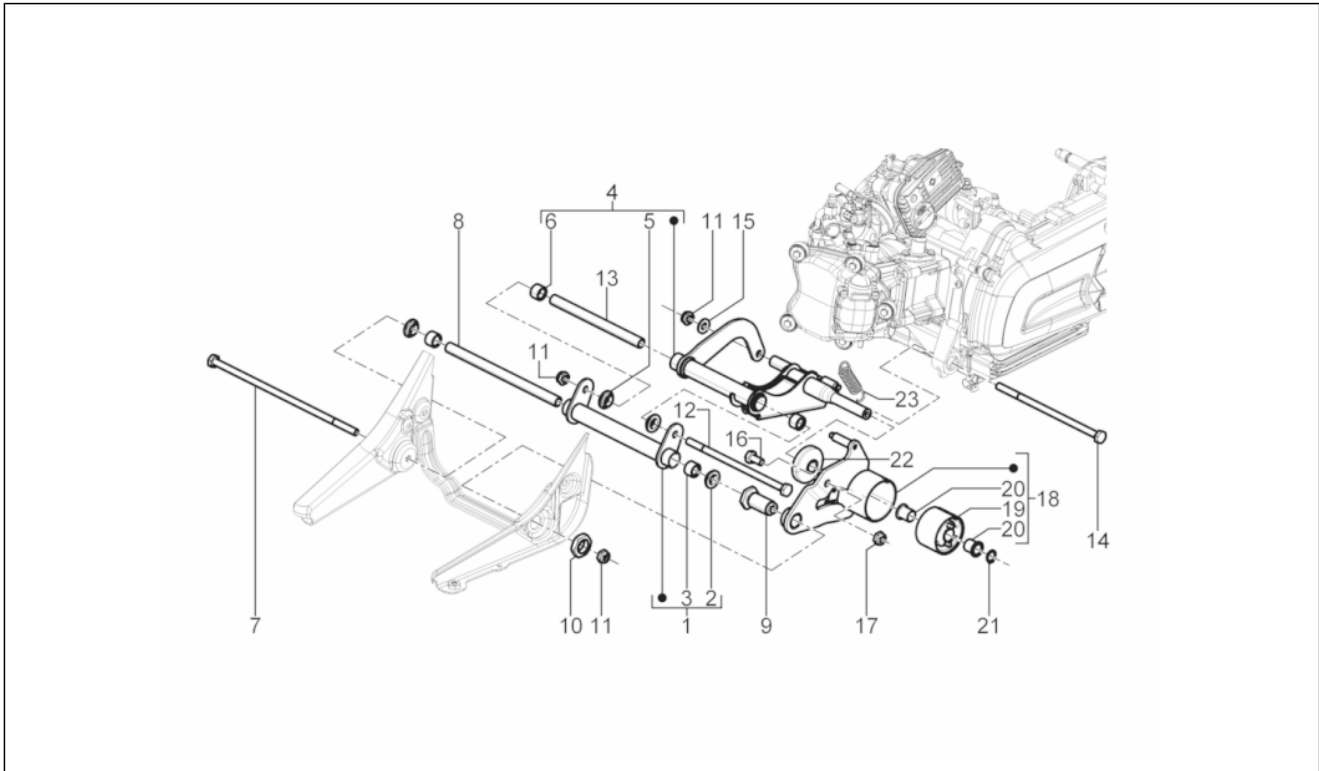

Group	Suspensions - Wheels
Code	04.01
Description	Swinging arm
Service	1

Pos.	Code	Description	Qty	Variants
1	667295	Chassis side swinging arm	1	
2	597317	Bush	2	
3	56127R	Roller cage	2	
4	1C000473R5	Engine side swinging arm	1	
5	597317	Bush	2	
6	56127R	Roller cage	2	
7	597080	Hex socket screw	1	
8	CM067803	Spacer L=228 mm	1	
9	597774	Threaded bush	1	
10	564611	Nut m22x2 h=8	1	
11	002440	Self locking nut M10	3	
12	271807	Hex screw M10x202	1	
13	CM067801	Spacer L=183 mm	1	
14	597081	screw	1	
15	178790	Flat washer 22x10,3x2,5	1	
16	597893	Hex socket screw	1	
17	002440	Self locking nut M10	1	
18	666250	Silent block support bracket	1	
19	272750	Silent-block	1	
20	273460	Bush	2	
21	006416	Circlip	1	
22	599250	Silent-block	1	
23	597490	Spring	1	