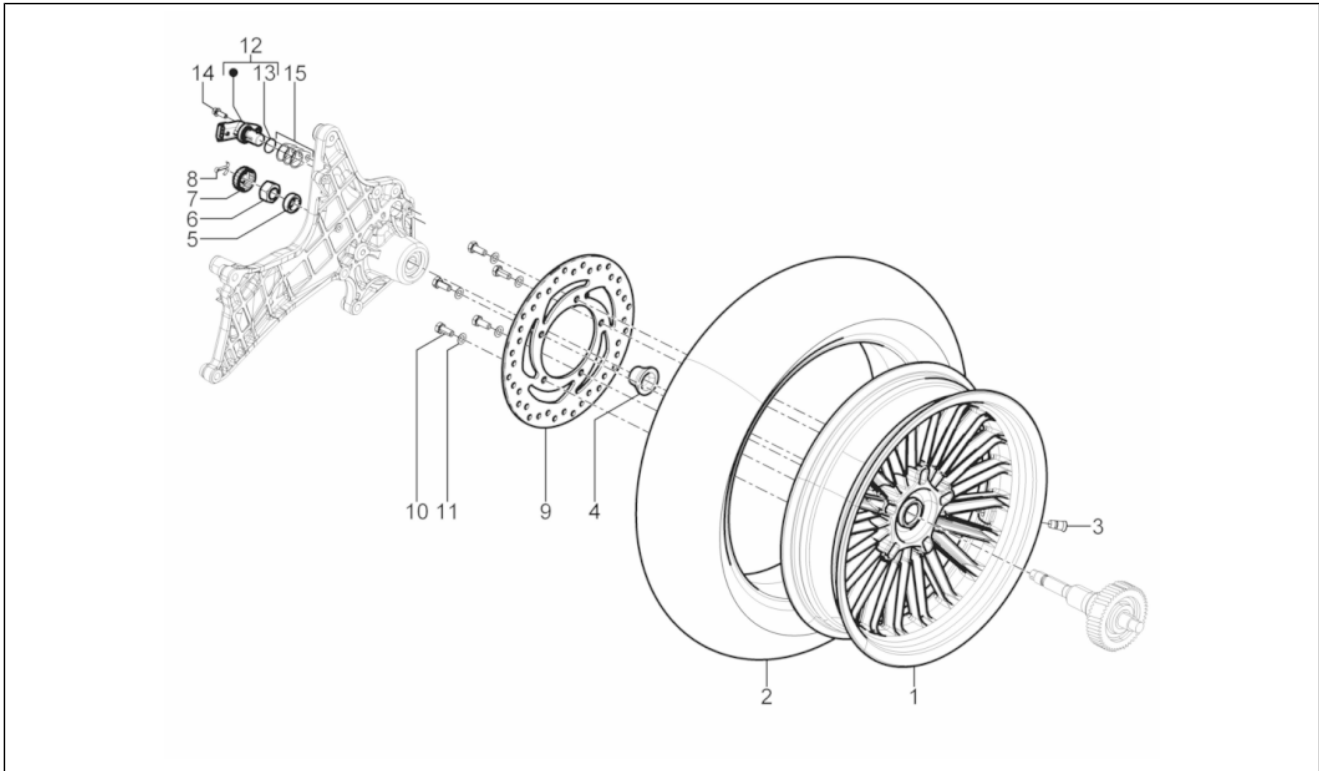

Group	Suspensions - Wheels
Code	04.12
Description	Rear wheel
Service	1

Pos.	Code	Description	Qty	Variants
1	1C000185	Rear wheel	1	
1	58524R	Rear wheel 3,50x14"	1	
2	666297	(Michelin) Tyre 140/70-14"	1	
2	666298	Tyre (Sava) 140/70-R14"	1	
3	597679	Tubeless valve	1	
4	848039	Wheel spacer	1	
5	597528	Spacer	1	
6	563728	Nut M16x13	1	
7	194423	Nut hold cap	1	
8	012789	Split pin	1	
9	58547R	Brake disc	1	
10	031119	Hex screw M8x22	5	
11	709047	Spring washer	5	
12	832963	Phase/revolution sensor	1	
13	430044	O-ring	1	
14	B016777	Screw w/ flange M6x16	1	
15	646760	Spacer for timing sensor	4