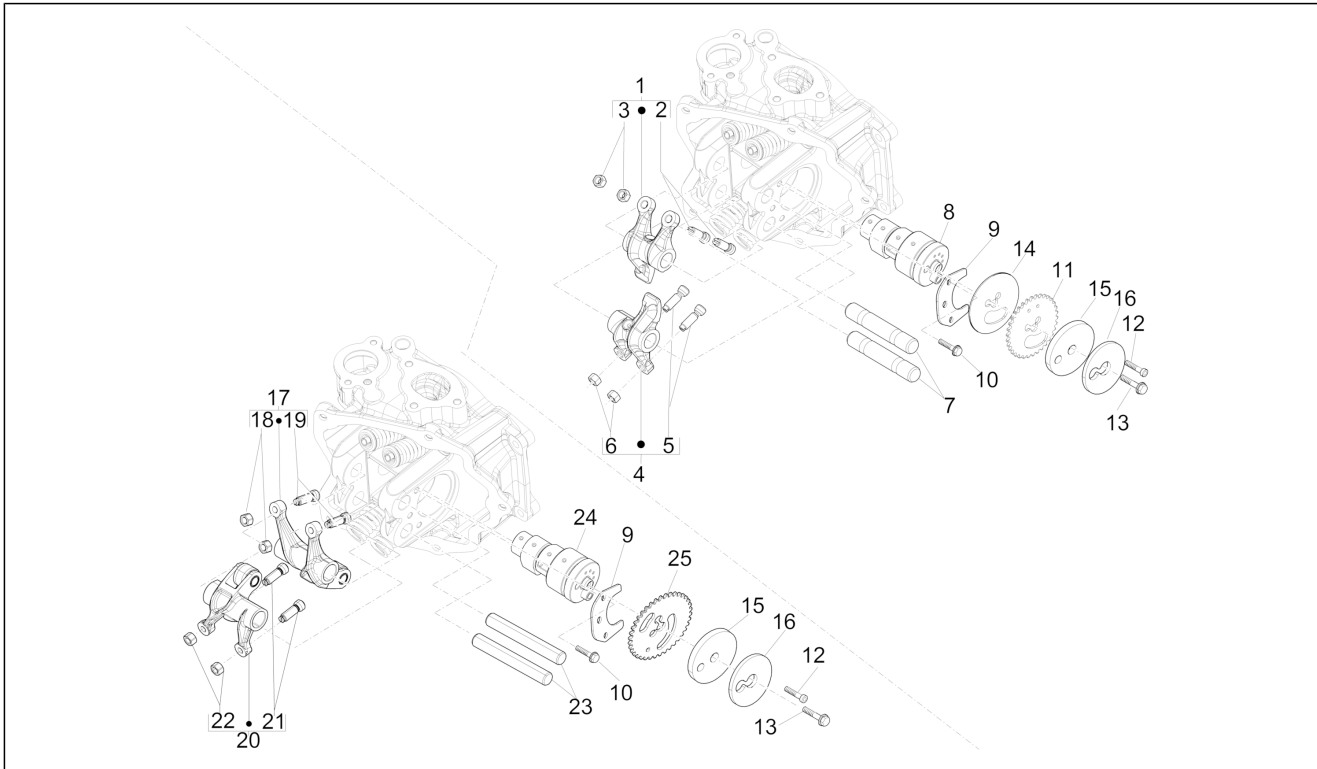

Group	Engine
Code	01.11
Description	Rocking levers support unit
Service	1

Pos.	Code	Description	Qty	Variants
1	4847395	Complete intake side rocker	1	
1	B0184835	Complete intake side rocker	1	
2	82817R	Adjuster screw	2	
2	B019290	Adjuster screw	2	
3	484819	Nut	2	
3	879916	Rocker arm adjuster nut	2	
4	4847405	Rocker arm assy., exhaust	1	
4	B0184845	Complete exhaust side rocker	1	
5	82817R	Adjuster screw	2	
5	B019290	Adjuster screw	2	
6	484819	Nut	2	
6	879916	Rocker arm adjuster nut	2	
7	486343	Rocker arms axis	2	
8	8751215	Camshaft	1	
9	877309	Camshaft plate	1	
10	484123	Screw w/ flange	2	
11	877771	Timing system gear	1	
11	B014970	Timing system gear	1	
12	486972	Hex socket screw M5x25	1	
13	018639	Hex screw M6x20	1	
14	877310	Washer	1	
15	830446	Plain washer	1	
16	830447	Plain washer	1	
17	B019352	Intake cpl. rocker	1	
18	879916	Rocker arm adjuster nut	2	
19	B019290	Adjuster screw	2	
20	B019354	Exhaust cpl. rocker	1	
21	B019290	Adjuster screw	2