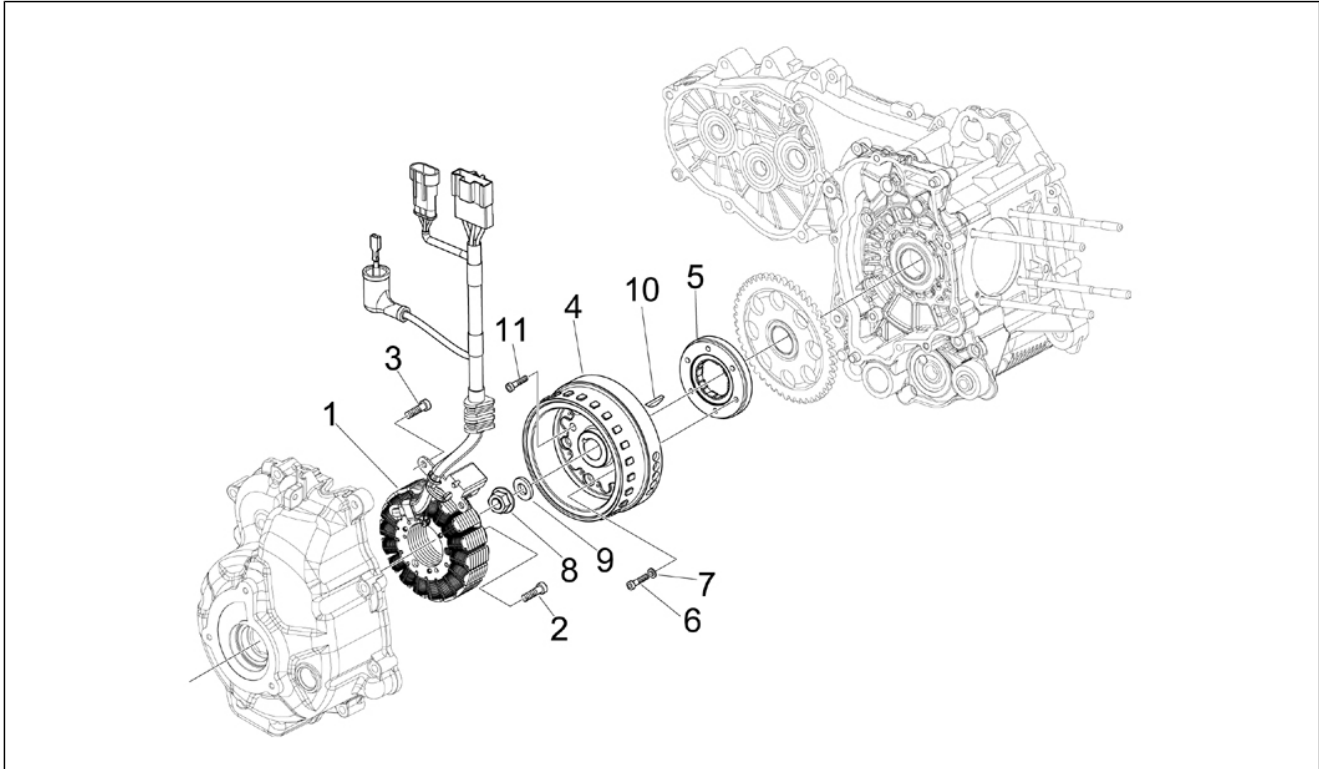

Group	Engine
Code	01.21
Description	Flywheel magneto
Service	1

Pos.	Code	Description	Qty	Variants
1	642054	Stator (Kokusan)	1	
2	597564	screw	3	
3	015585	Self-tapping screw M5x12	2	
4	58227R	Rotor, assy.	1	
4	639410	Complete rotor (Kokusan)	1	
5	825431	Complete freewheel	1	
5	8477975	Complete freewheel	1	
5	878946	Complete freewheel	1	
6	877289	Hex socket screw M6x24	6	
7	479515	Break washer	6	
8	82952R	Special nut	1	Vehicle colour:White[595] Vehicle colour:Matt cloudy grey[773/B] Vehicle colour:Matt carbon black[93/B]
8	82952R	Special nut	1	Vehicle colour:Pearl White[566] Vehicle colour:Midnight Blue[222/A] Vehicle colour:Competition Black[98/A] Vehicle colour:Perseus Bronze[579] Vehicle colour:Antares Red[849/A] Vehicle colour:Mercury brown[120/A] Vehicle colour:Orion Grey[713/B]
9	842385	Plain washer	1	
10	000097	Transmission key	1	
11	018575	Screw M5x10	2