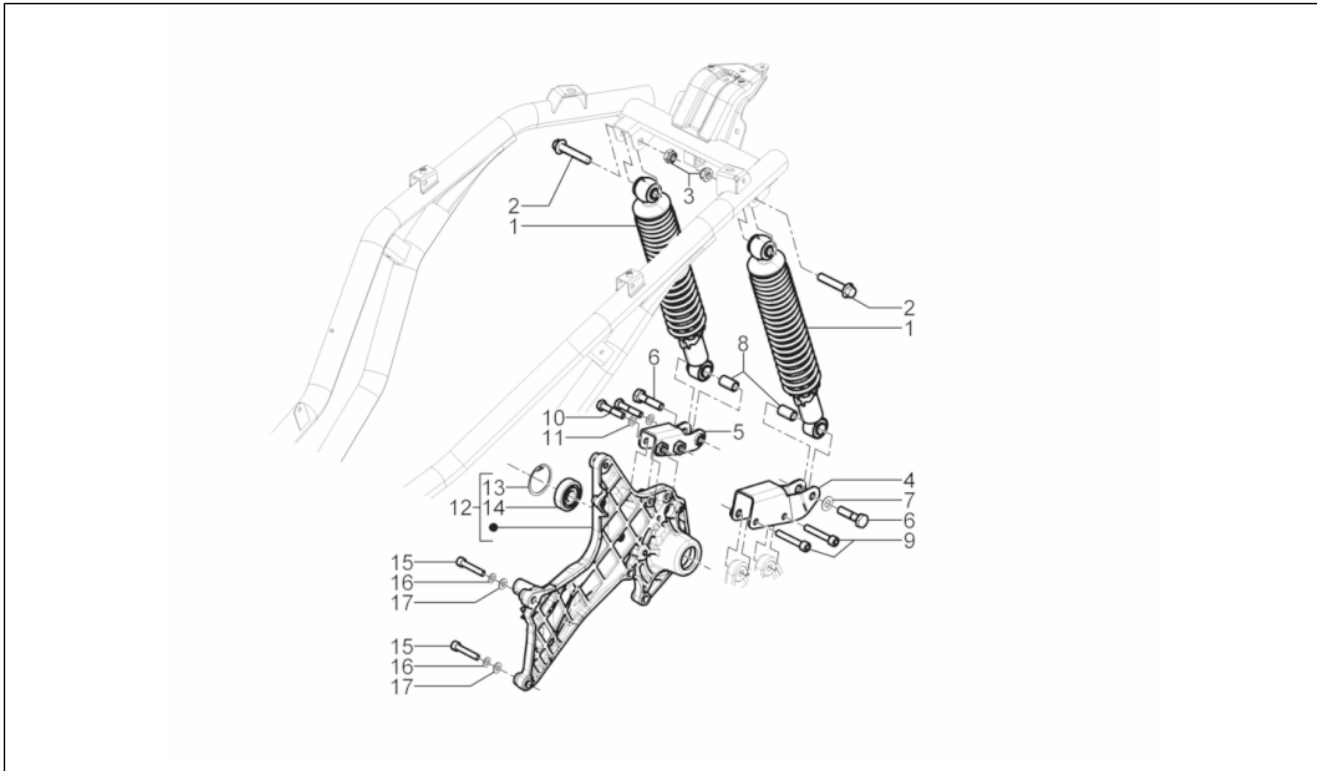

Group	Suspensions - Wheels
Code	04.10
Description	Rear suspension - Shock absorber/s
Service	1

Pos.	Code	Description	Qty	Variants
1	58518R	Complete rear shock absorber	2	
2	268158	Screw w/ flange M10	2	
3	002440	Self locking nut M10	2	
4	665891	Left rear shock absorber connection bracket	1	
4	667595	Left rear shock absorber connection bracket	1	
5	666355	Right rear shock absorber connection bracket	1	
5	667597	Right rear shock absorber connection bracket	1	
6	030097	screw M10x40	2	
7	012535	Washer	2	
8	AP8161031	Shock absorber bush	2	
9	844483	Hex socket screw M8x50	2	
10	030074	screw	2	
11	709047	Spring washer	2	
12	651384	Braccio sospensione DX completo	1	
13	006647	Circlip	1	
14	82545R	Ball bearing	1	
15	826298	Hex socket screw	2	
16	709047	Spring washer	2	
17	003058	Plain washer 15x8,4x1,5	2