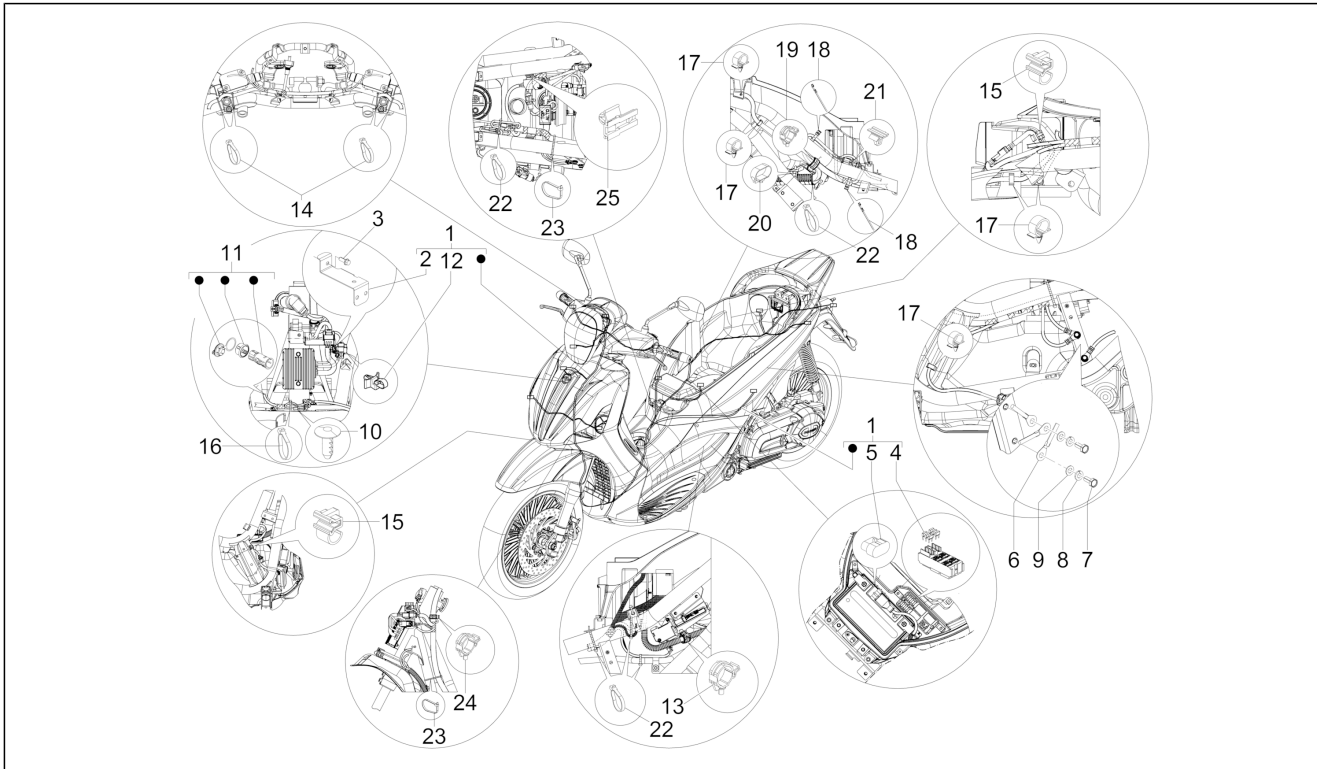

Group	Electrical system
Code	06.08
Description	Main cable harness
Service	1

Pos.	Code	Description	Qty	Variants
1	641715	Frame harness	1	
1	680007	Frame harness	1	
2	CM022804	Relay bracket	6	
3	B016777	Screw w/ flange M6x16	1	
4	CM080904	Mini fuse 5A	1	
4	CM080906	Mini fuse 10A	2	
4	CM080907	Mini fuse 15A	2	
4	CM080910	Mini fuse 30A	1	
5	582928	Plug connect diagnos ECU	1	
6	584843	Ground cable	1	
7	641204	Tri/lobed hexagonal self-tapping screw	2	
8	016406	Spring washer 6,4x11,8x1	2	
9	003056	Flat washer 6,4x12x1	2	
10	581142	Ambient temperature sensor	1	
11	294770	LV socket 12V	1	
12	640879	Hose clamp 2,7x132	1	
13	CM006905	Non return spring L=12	1	
14	145298	Lock-strap L=180mm	4	
15	CM013203	Sheet edge spring	2	
16	145298	Lock-strap L=180mm	1	
17	231590	Elastic spring	6	
18	641605	Lock-strap	3	
19	CM006907	Pipes/cables retainer spring L=16	1	
20	CM006902	Non return spring	1	
21	639560	Spring for connector	1	
22	145298	Lock-strap L=180mm	5	
23	257134	Lock-strap L=277	11	
24	CM006903	Pipes/cables retainer spring	1