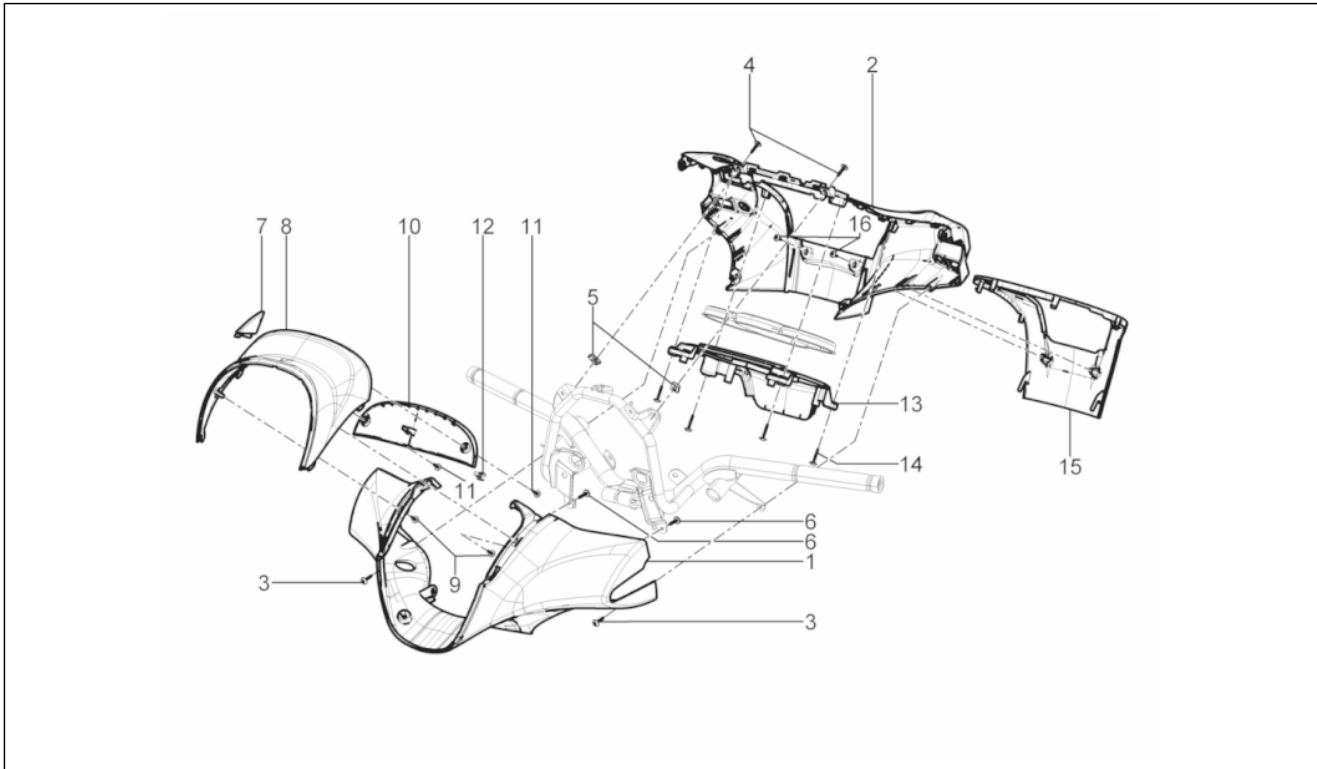

Group	Handlebars/Steering
Code	03.01
Description	Handlebars coverages
Service	1

Pos.	Code	Description	Qty	Variants
				Vehicle colour:White[595] Vehicle colour:Matt cloudy grey[773/B] Vehicle colour:Matt carbon black[93/B]
8	65646600C	Upper handlebar cover	1	Vehicle colour:Pearl White[566] Vehicle colour:Midnight Blue[222/A] Vehicle colour:Orion Grey[713/B] Vehicle colour:Perseus Bronze[579] Vehicle colour:Mercury brown[120/A] Vehicle colour:Antares Red[849/A] Vehicle colour:Competition Black[98/A] Vehicle colour:White[595] Vehicle colour:Matt cloudy grey[773/B] Vehicle colour:Matt carbon black[93/B]
9	297498	Self tapping screw M3,5x13	2	
10	65646800C	Upper cover closing element	1	Vehicle colour:Pearl White[566] Vehicle colour:Midnight Blue[222/A] Vehicle colour:Orion Grey[713/B] Vehicle colour:Perseus Bronze[579] Vehicle colour:Mercury brown[120/A] Vehicle colour:Antares Red[849/A] Vehicle colour:Competition Black[98/A] Vehicle colour:White[595] Vehicle colour:Matt cloudy grey[773/B] Vehicle colour:Matt carbon black[93/B]
11	297498	Self tapping screw M3,5x13	2	
12	D9004468091	Gripper clip	1	
13	656469	Handlebar rear flange	1	
14	CM180702	Self tapping screw	4	
15	1B000225	Rear front cowl	1	Vehicle colour:Matt cloudy grey[773/B] Vehicle colour:Matt carbon black[93/B] Vehicle colour:White[595]
15	656467	Rear front cowl	1	
15	65646700BT	Rear front cowl	1	Vehicle colour:Pearl White[566]
15	65646700DE	Rear front cowl	1	Vehicle colour:Midnight Blue[222/A]