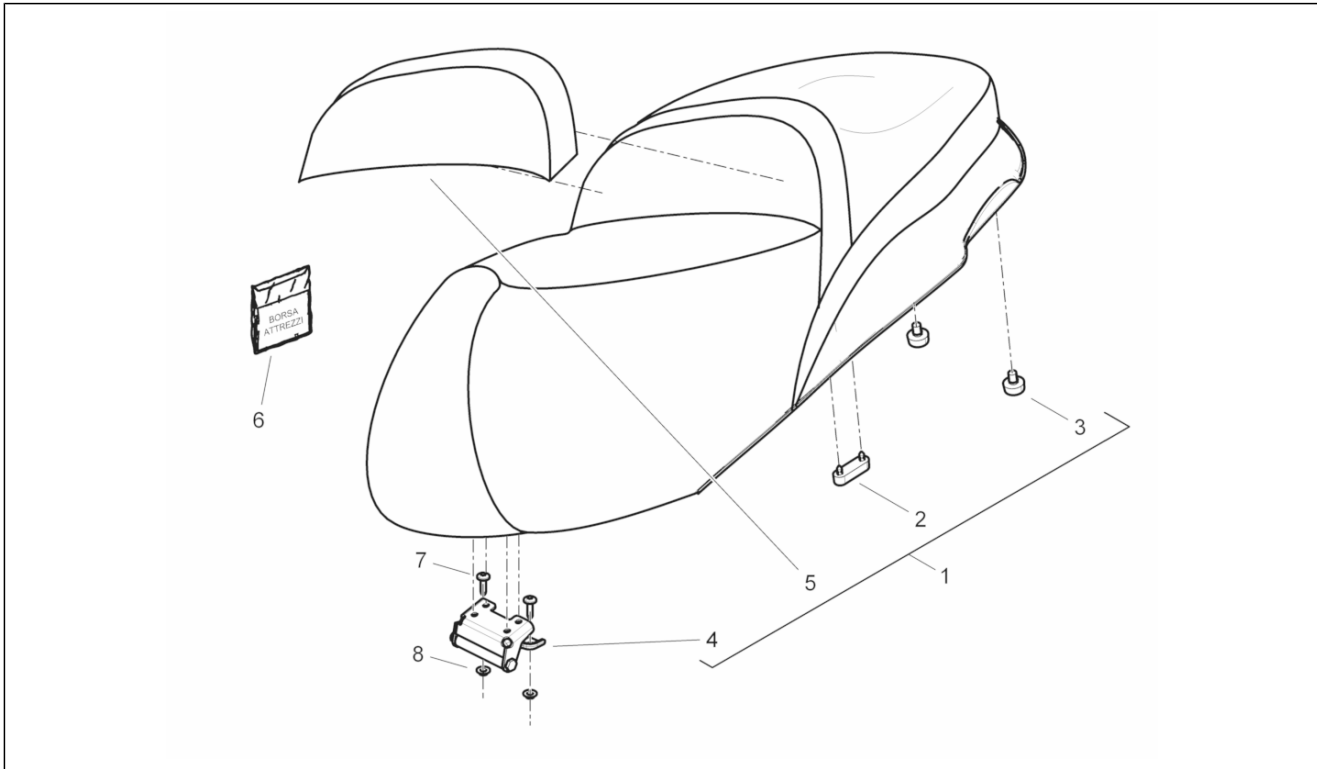

Group	Frame - Plastic parts - Coachwork
Code	02.39
Description	Saddle/seats
Service	1

Pos.	Code	Description	Qty	Variants
1	1B000209000C1	Saddle assembly	1	Vehicle colour:White[595] Vehicle colour:Matt cloudy grey[773/B] Vehicle colour:Matt carbon black[93/B]
1	65684300C1	Saddle assembly	1	Vehicle colour:Midnight Blue[222/A] Vehicle colour:Antares Red[849/A] Vehicle colour:Mercury brown[120/A]
1	67323200C2	Saddle assembly	1	Vehicle colour:Competition Black[98/A] Vehicle colour:Perseus Bronze[579] Vehicle colour:Pearl White[566]
2	296456	Pad	2	
3	577492	Pad	2	
4	656847	Saddle hinge	1	
5	672168	Backrest	1	
5	67404900C1	Saddle back	1	Vehicle colour:Antares Red[849/A] Vehicle colour:Midnight Blue[222/A] Vehicle colour:Mercury brown[120/A] Vehicle colour:Orion Grey[713/B]
5	67404900C2	Backrest	1	Vehicle colour:Competition Black[98/A] Vehicle colour:Perseus Bronze[579] Vehicle colour:Pearl White[566]
6	666281	Tool set, standard l/jack	1	
7	CM179302	Metric screw M6x22	2	
8	830056	Knurled bushing	2