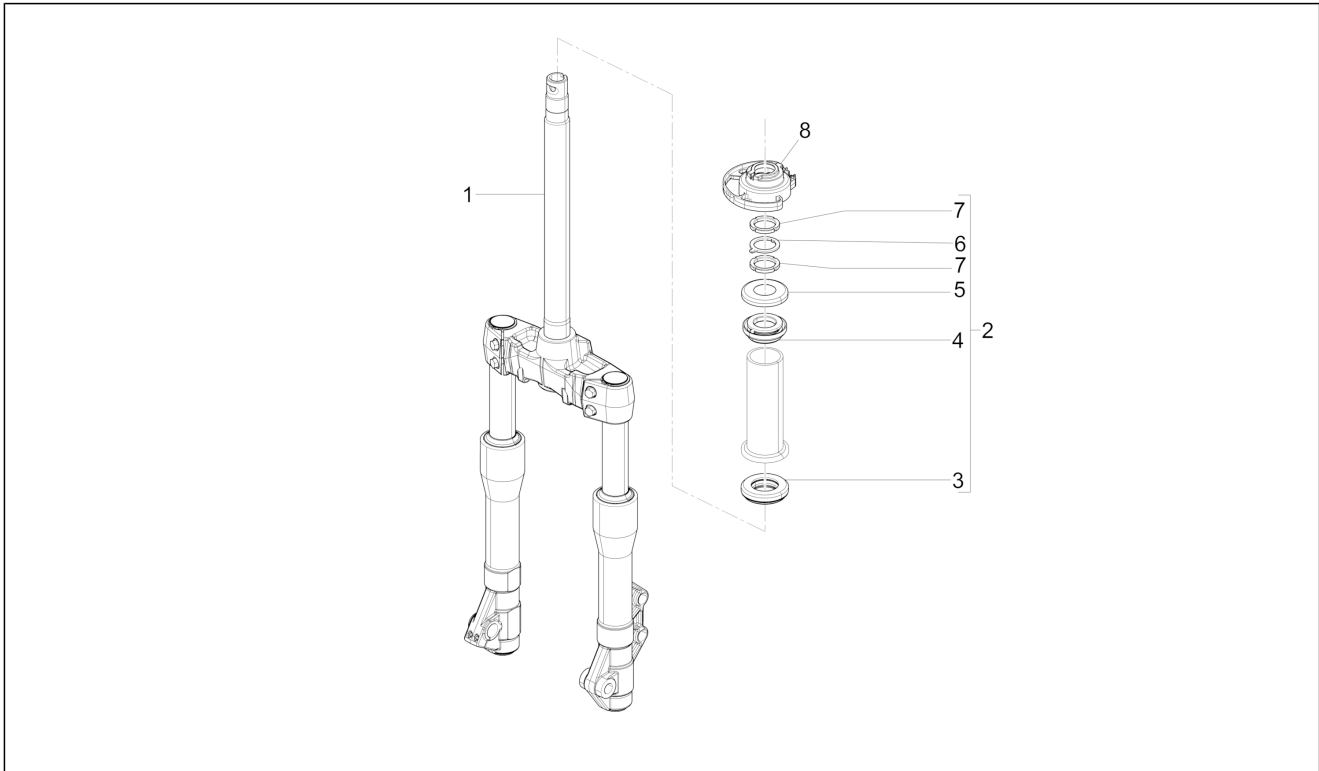

Group	Suspensions - Wheels
Code	04.02
Description	Fork/steering tube - Steering bearing unit
Service	1

Pos.	Code	Description	Qty	Variants
1	58515R	Front fork assembly	1	
2	6008725	Steering bearing assy.	1	
3	650075	Lower steering bearing	1	
4	600750	Upper thrust ring	1	
5	600753	Cup	1	
6	582787	Steering security plate	1	
7	0111094	Steering tube ring nut	2	
8	666439	Protective collar	1