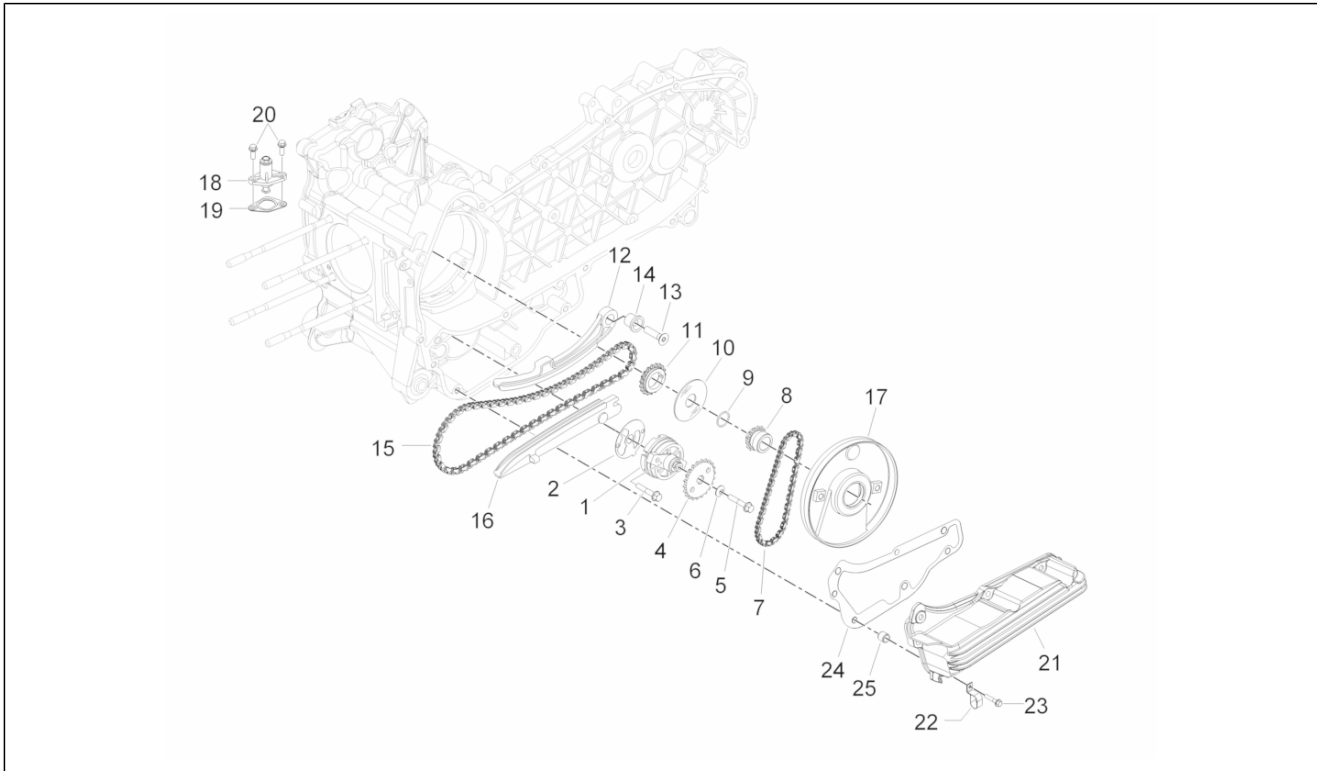

Group	Engine
Code	01.18
Description	Oil pump
Service	1

Pos.	Code	Description	Qty	Variants
1	82948R	Oil pump assembly	1	
2	847929	Carter-oil pump gasket	1	
3	829593	Screw w/ flange M5x35	2	
4	287913	Oil pump gear	1	
5	833722	Screw w/ flange M6x14	1	
5	B016426	Screw w/ flange M6x14	1	
6	436695	Belleville spring $\varnothing 6,4 \times \varnothing 20 \times 2$	1	
7	82644R	Camshaft chain	1	
8	82783R	Oil pump control pinion	1	
9	825952	O-Ring seal ring	1	
10	483918	Oil seal washer	1	
11	82782R	Timing chain pinion	1	
12	840510	Chain tensioner rod	1	
13	414837	Screw w/ flange M6x25	1	
13	B016774	Screw w/ flange M6x25	1	
14	485868	Spacer	1	
15	82649R	Oil pump chain	1	
16	828308	Chain tensioner sliding block	1	
17	847116	Timing system cover	1	
18	82650R	Complete chain tensioner	1	
19	847928	Gasket	1	
20	B016777	Screw w/ flange M6x16	2	
21	875908	Pan oil	1	
22	564629	Hose clamp	1	
23	B016792	Screw w/ flange M6x30	7	
24	846098	Gasket	1	
25	277916	Locating dowel	3