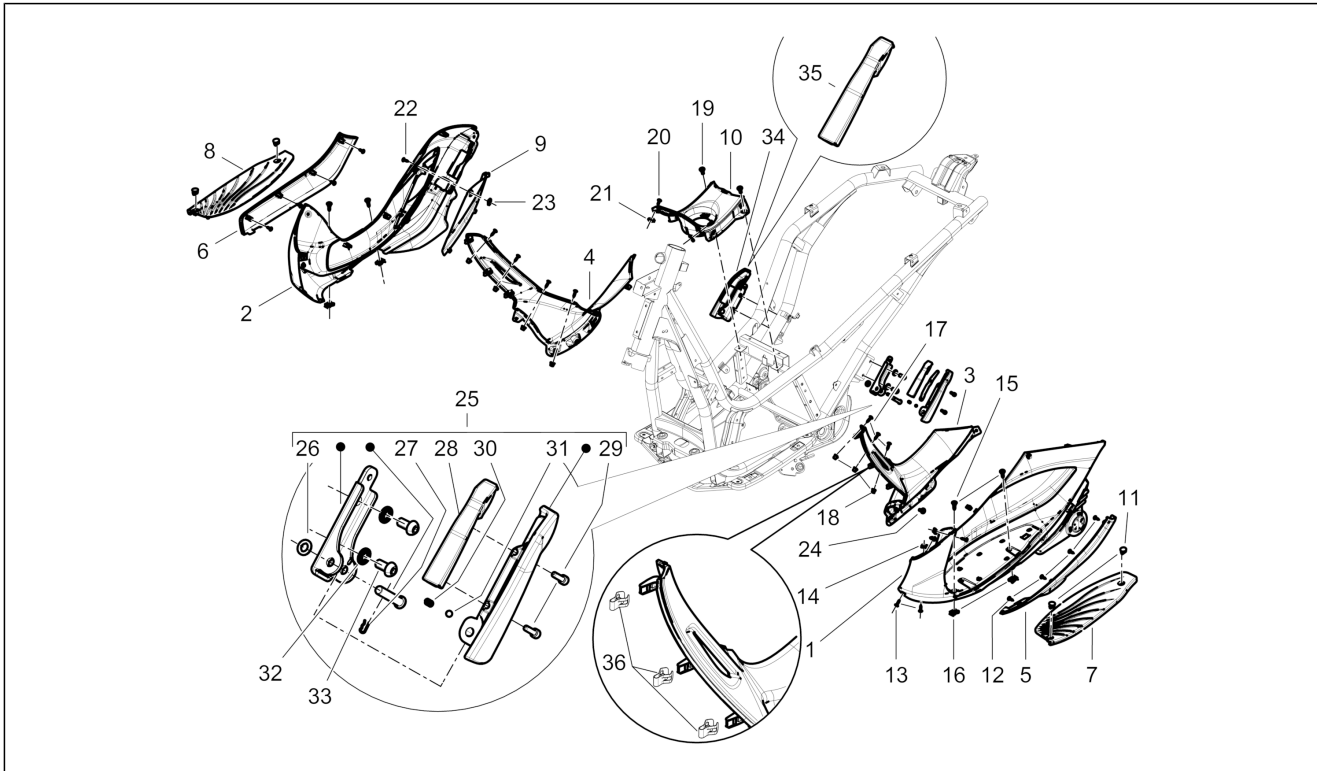

Group	Frame - Plastic parts - Coachwork
Code	02.31
Description	Central cover - Footrests
Service	1

Pos.	Code	Description	Qty	Variants
24	CM178601	Self tapping screw D4.2x16	2	
25	6568230090	Complete left footrest	1	Vehicle colour:Matt carbon black[93/B] Vehicle colour:White[595] Vehicle colour:Matt cloudy grey[773/B]
25	65682300EU	Complete left footrest	1	Vehicle colour:Midnight Blue[222/A] Vehicle colour:Competition Black[98/A] Vehicle colour:Antares Red[849/A] Vehicle colour:Perseus Bronze[579] Vehicle colour:Pearl White[566] Vehicle colour:Orion Grey[713/B] Vehicle colour:Mercury brown[120/A]
26	003058	Plain washer 15x8,4x1,5	1	
27	259933	Elastic spring	1	
28	656993	LH rear footrests rubber	1	
29	975805	screw	2	
30	295590	Premisphere spring	1	
31	295591	Ball D6	1	
32	834187	Spring washer 16x8,2x2,2	4	
33	582428	Hex socket screw	4	
34	6568250090	Complete right footrest	1	Vehicle colour:White[595] Vehicle colour:Matt cloudy grey[773/B] Vehicle colour:Matt carbon black[93/B]
34	65682500EU	Complete right footrest	1	Vehicle colour:Midnight Blue[222/A] Vehicle colour:Competition Black[98/A] Vehicle colour:Antares Red[849/A] Vehicle colour:Perseus Bronze[579] Vehicle colour:Pearl White[566] Vehicle colour:Orion Grey[713/B] Vehicle colour:Mercury brown[120/A]
35	656994	RH rear footrests rubber	1	
36	D9004468091	Gripper clip	6