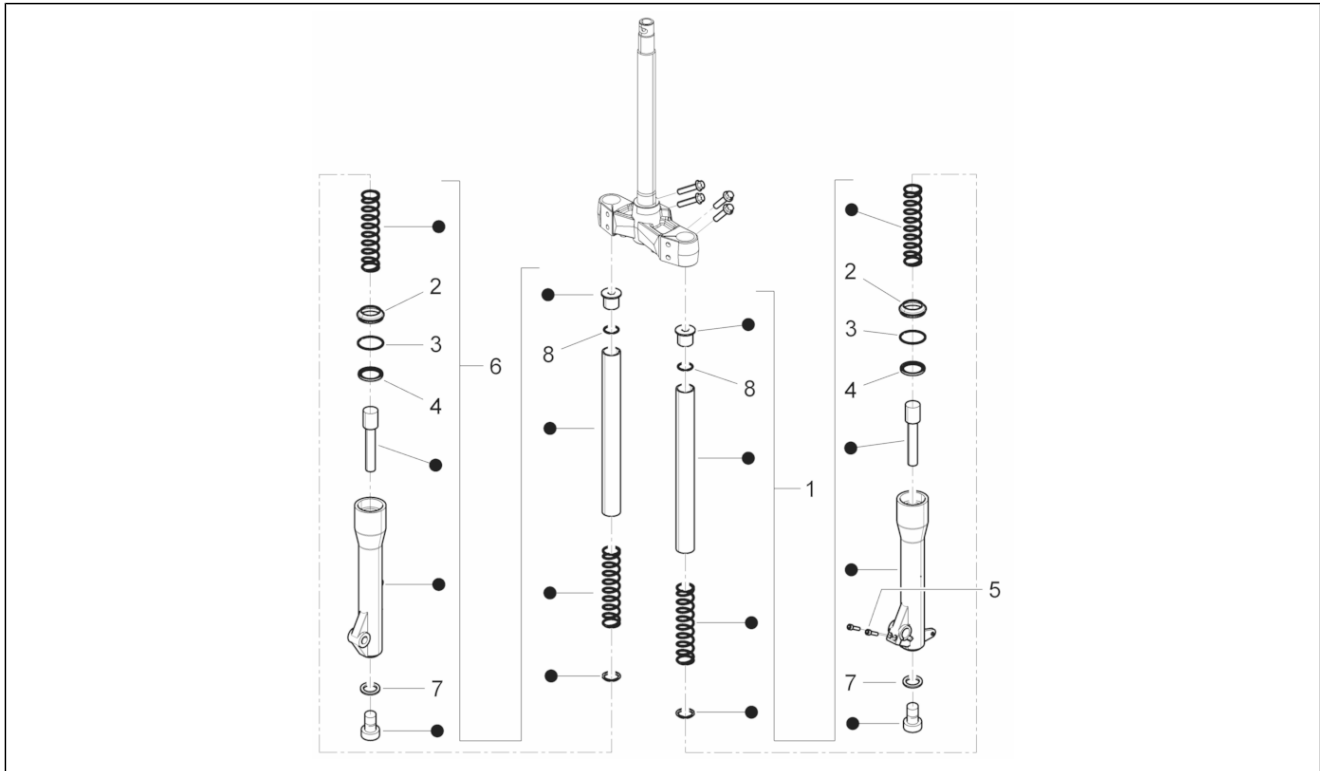

Group	Suspensions - Wheels
Code	04.04
Description	Fork's components (Escorts)
Service	1

Pos.	Code	Description	Qty	Variants
1	668414	Compl. left fork leg	1	
2	600613	Dust cover	2	
3	600612	Ring	2	
4	600608	Fork oil seal	2	
5	600605	screw	2	
6	668777	Complete right fork leg	1	
7	600611	Gasket	2	
8	600615	O-ring	2