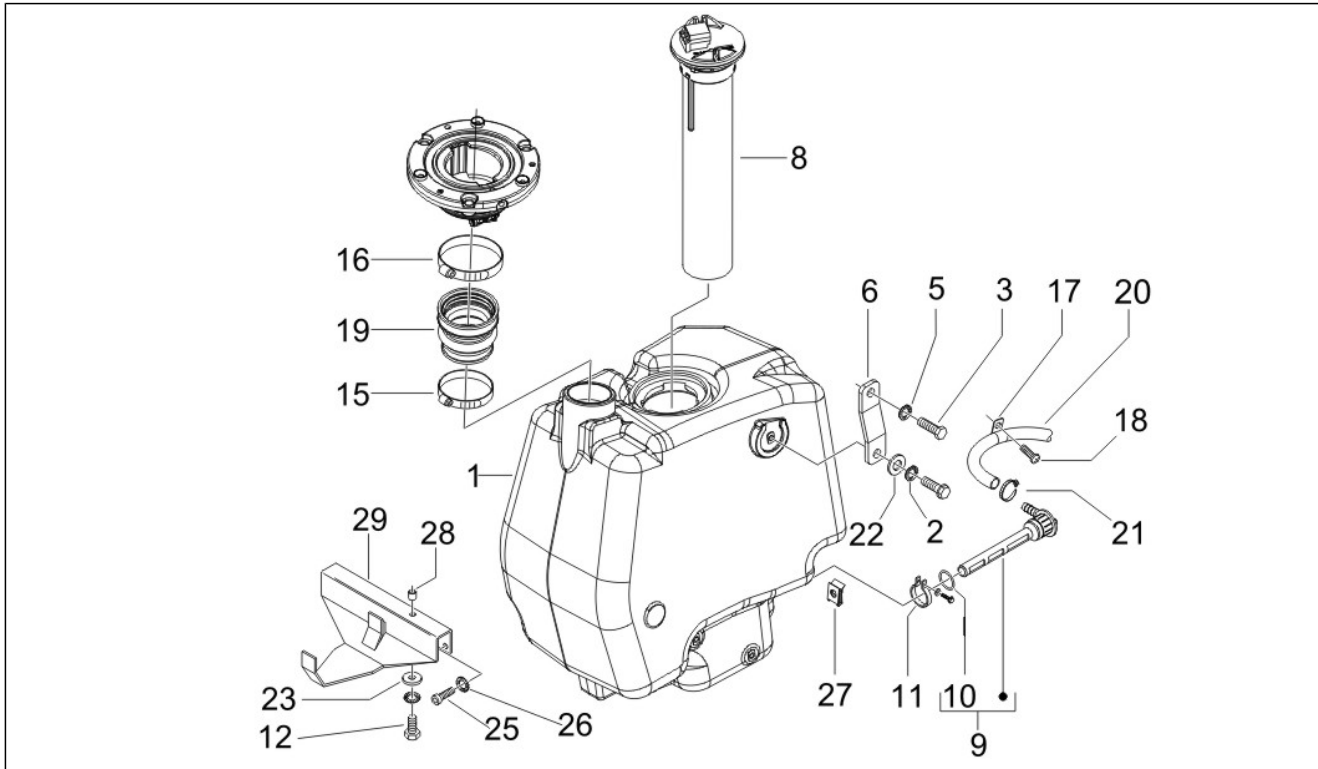

Group	Frame - Plastic parts - Coachwork
Code	02.47
Description	Fuel tank
Service	1

Pos.	Code	Description	Qty	Variants
1	949457	Fuel tank	1	
2	012532	Washer 5,3x10x0	2	
3	031086	Screw m6x12	2	
5	012533	Notched washer 6,6x11x0	3	
6	624090	Fuel tank bracket	2	
8	CM025707	Indicator fuel level	1	
9	574358	Complete coupling	1	
10	196868	Gasket	1	
11	577557	Hose clamp	1	
12	018639	Hex screw M6x20	1	
15	CM001919	Hose clamp	1	
16	CM001920	Hose clamp	1	
17	294013	Hose clamp	1	
18	414838	screw M6x35	1	
19	959230	Hose	1	
20	CM001412	Depression pipe Ø5x10	1	
21	257134	Lock-strap L=277	1	
22	060201	Flat washer 5,3x14x1	2	
23	013950	Washer 6,2x18x2	1	
25	122675	Hex socket screw	2	
26	012533	Notched washer 6,6x11x0	2	
27	254485	Spring plate M6	1	
28	623162	Spacer	1	
29	624295	Tank support bracket	1