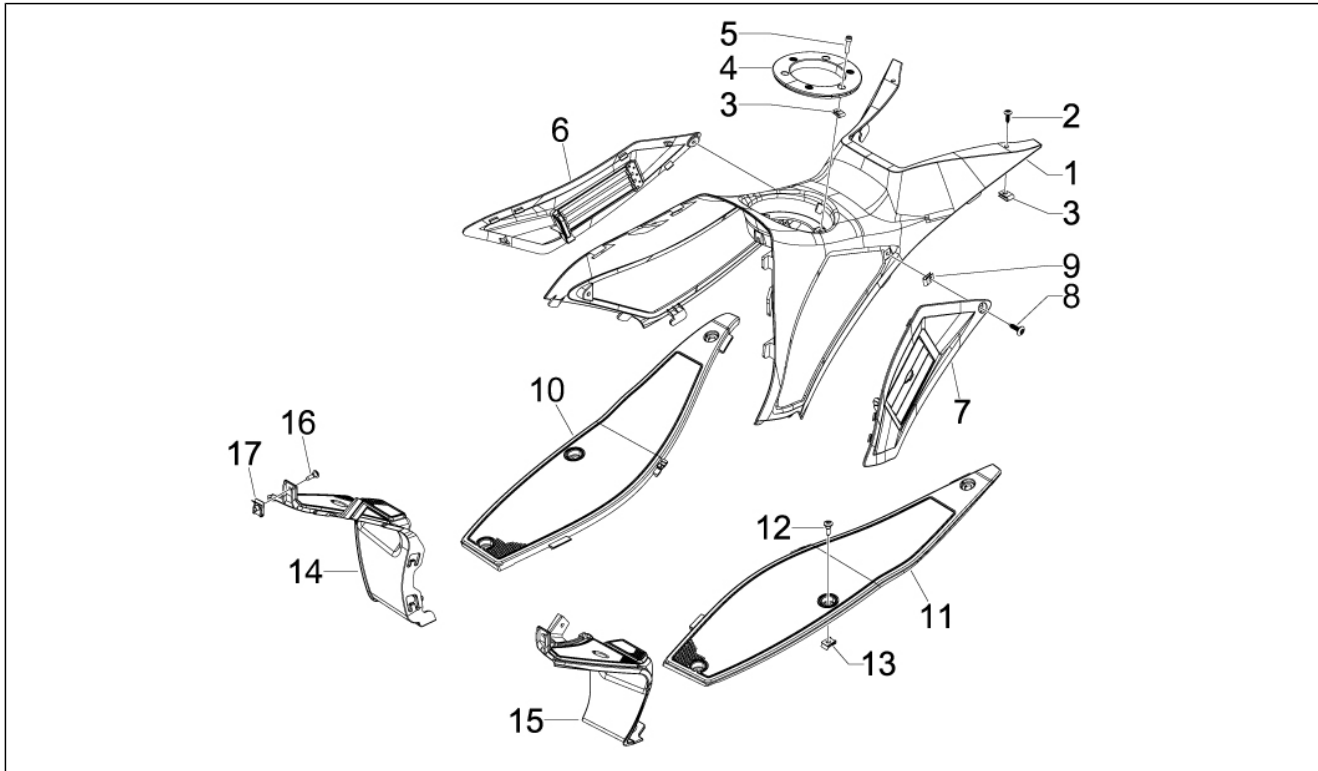

Group	Frame - Plastic parts - Coachwork
Code	02.31
Description	Central cover - Footrests
Service	1

Pos.	Code	Description	Qty	Variants
1	949405000C	Central cover	1	Vehicle colour:Shiny Black[94] Vehicle colour:DRAGON RED[894] Vehicle colour:White[544] Vehicle colour:Matt Black[80/B] Vehicle colour:Matt Black[80/B]
2	576189	Screw d4,2x16	5	
3	CM017410	Spring plate	3	
4	94940600EL	Ring nut fuel filler cap	1	Vehicle colour:Shiny Black[94] Vehicle colour:White[544] Vehicle colour:DRAGON RED[894] Vehicle colour:Matt Black[80/B] Vehicle colour:Matt Black[80/B]
5	959559	Hex socket screw M4x16	3	
6	949444000C	Net panel (r)	1	Vehicle colour:White[544] Vehicle colour:Matt Black[80/B] Vehicle colour:DRAGON RED[894] Vehicle colour:Shiny Black[94] Vehicle colour:Matt Black[80/B]
7	949443000C	Net panel (l)	1	Vehicle colour:Shiny Black[94] Vehicle colour:White[544] Vehicle colour:DRAGON RED[894] Vehicle colour:Matt Black[80/B] Vehicle colour:Matt Black[80/B]
8	259349	Screw M4,2x13	2	
9	CM017409	Spring plate	2	
10	949410000C	RH Foot rests	1	Vehicle colour:Shiny Black[94] Vehicle colour:White[544] Vehicle colour:DRAGON RED[894] Vehicle colour:Matt Black[80/B] Vehicle colour:Matt Black[80/B]
11	949411000C	LH Foot rests	1	Vehicle colour:Shiny Black[94] Vehicle colour:DRAGON RED[894] Vehicle colour:White[544] Vehicle colour:Matt Black[80/B]