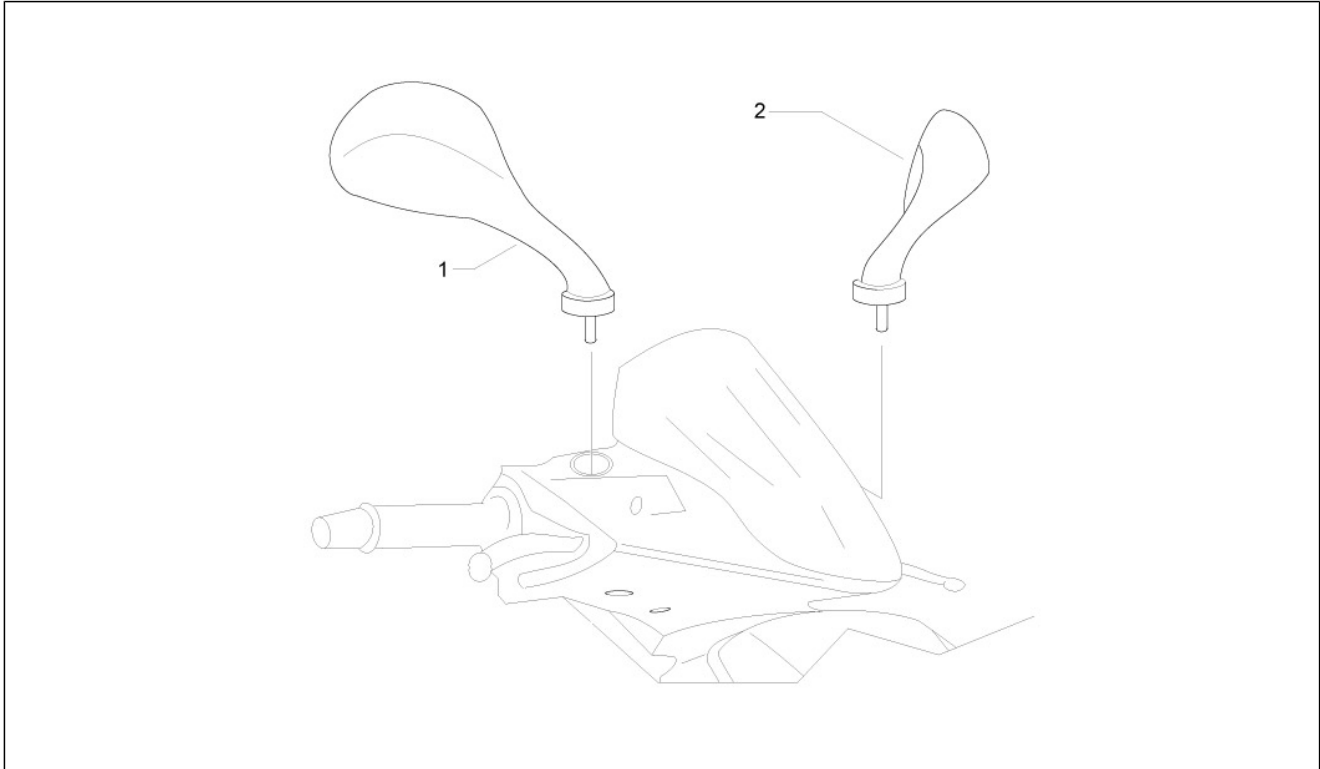

Group	Frame - Plastic parts - Coachwork
Code	02.45
Description	Driving mirror/s
Service	1

Pos.	Code	Description	Qty	Variants
1	CM073002	RH rearview mirror	1	
2	CM073001	LH rearview mirror	1