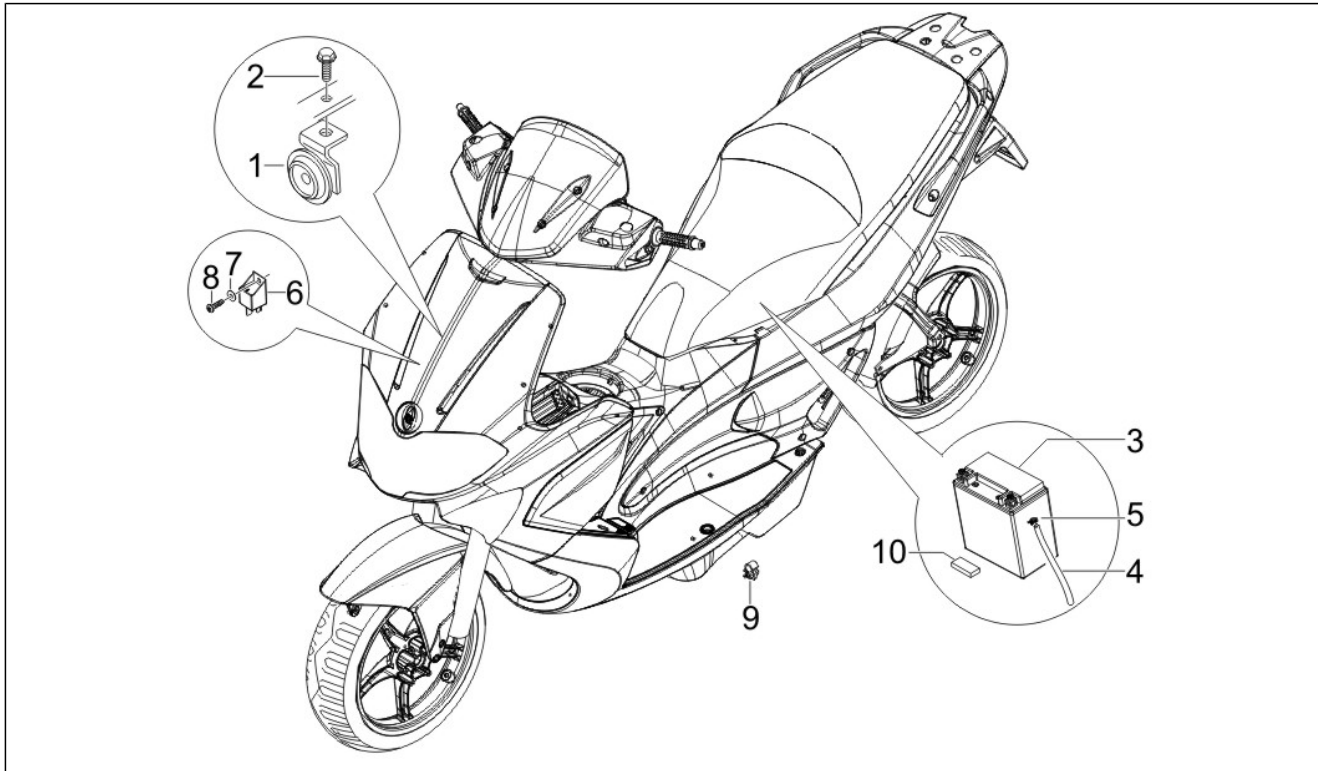

Group	Electrical system
Code	06.05
Description	Remote control switches - Battery - Horn
Service	1

Pos.	Code	Description	Qty	Variants
1	58034R	Horn	1	
2	434541	Screw w/ flange M6x16	1	
3	584810	Battery 12V-9Ah	1	
4	294485	Breather pipe	1	
5	639082	Hose clamp	1	
6	58115R	Starter relay 12V-80A	1	
7	006965	Washer 5.3x10x10	1	
8	015585	Self-tapping screw M5x12	1	
9	CM013203	Sheet edge spring	3	
10	583310	Pad	2