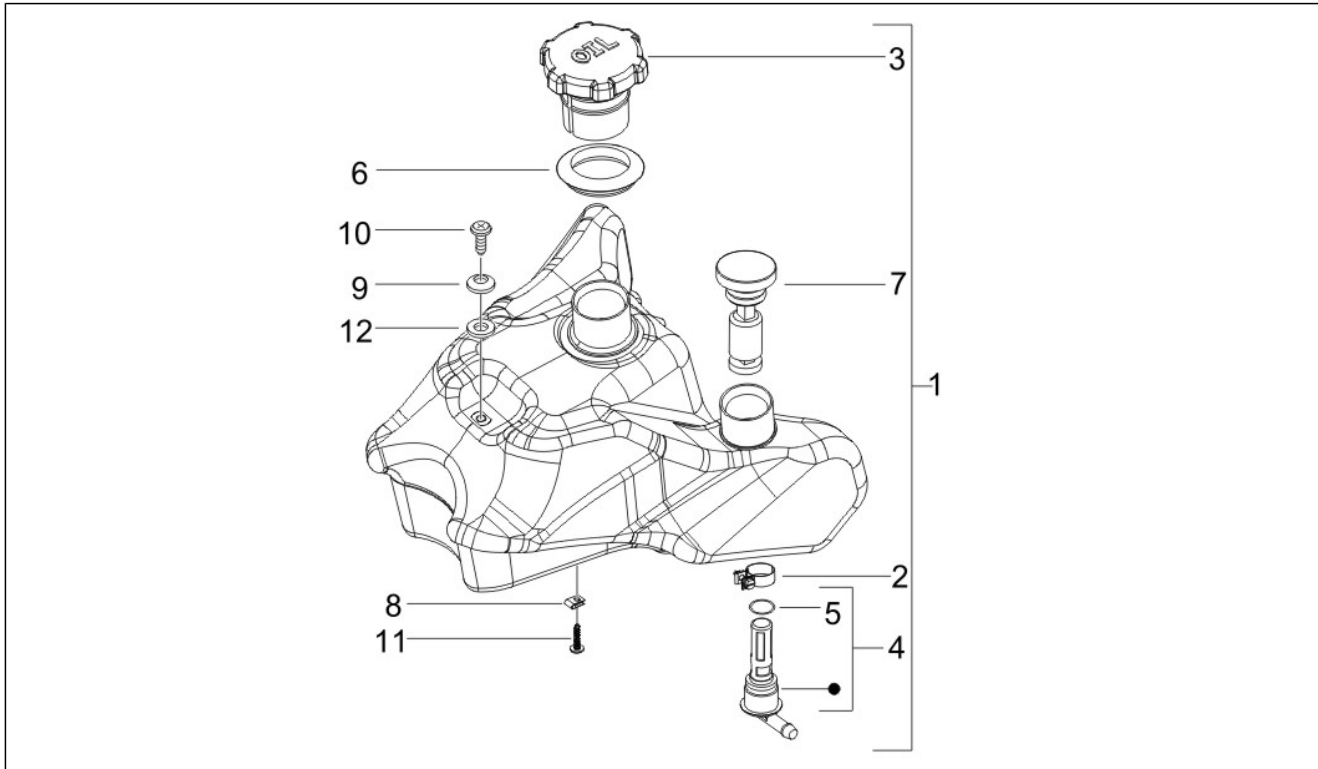

Group	Frame - Plastic parts - Coachwork
Code	02.52
Description	Oil tank
Service	1

Pos.	Code	Description	Qty	Variants
1	949433	Oil tank	1	
2	577557	Hose clamp	1	
3	259829	Oil ins.pl.	1	
4	574362	Complete coupling	1	
5	196868	Gasket	1	
6	295522	Gasket	1	
7	639694	Oil level indicator	1	
8	CM017410	Spring plate	2	
9	016405	Spring washer 8,5x5,1x1,5	1	
10	018623	Self-tapping screw	1	
11	259349	Screw M4,2x13	2	
12	060201	Flat washer 5,3x14x1	1