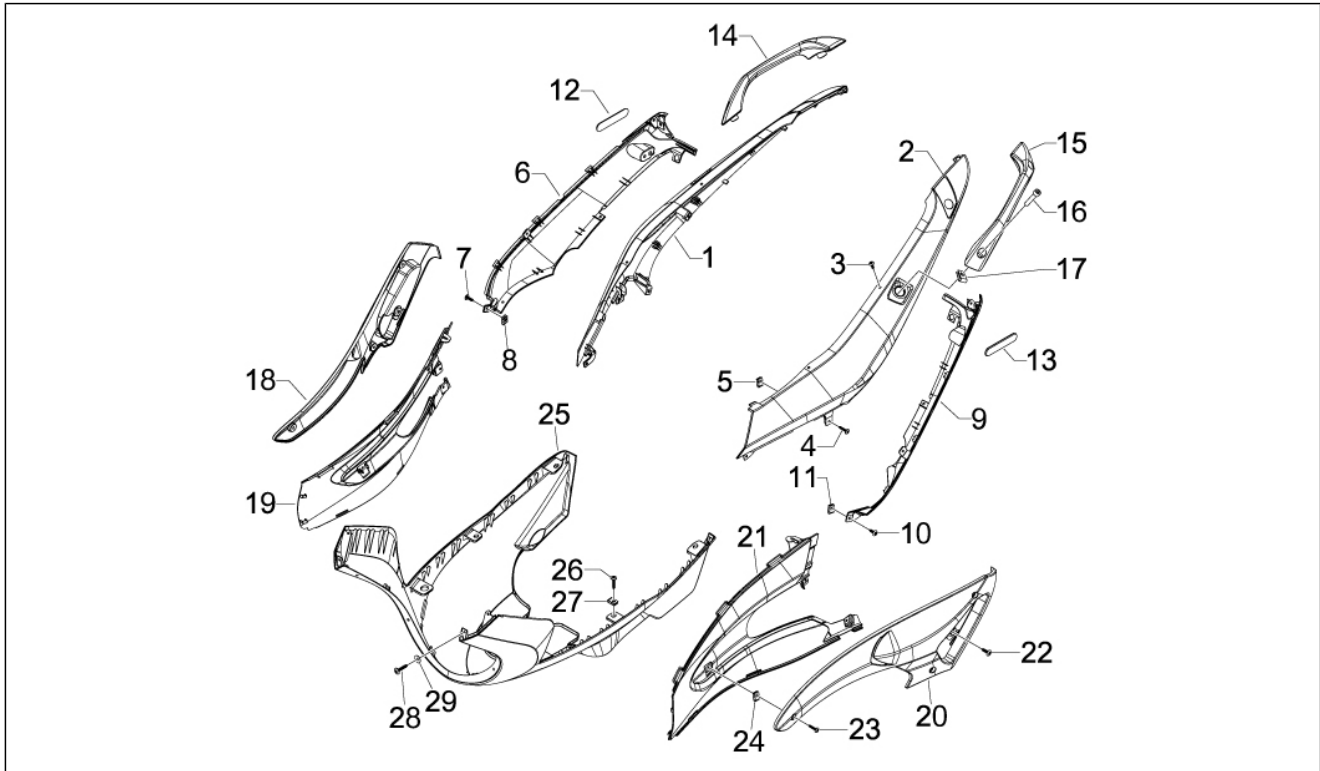

Group	Frame - Plastic parts - Coachwork
Code	02.32
Description	Side cover - Spoiler
Service	1

Pos.	Code	Description	Qty	Variants
27	CM017410	Spring plate	6	
28	297498	Self tapping screw M3,5x13	2	
29	013763	Flat washer 4,2x12x1	2