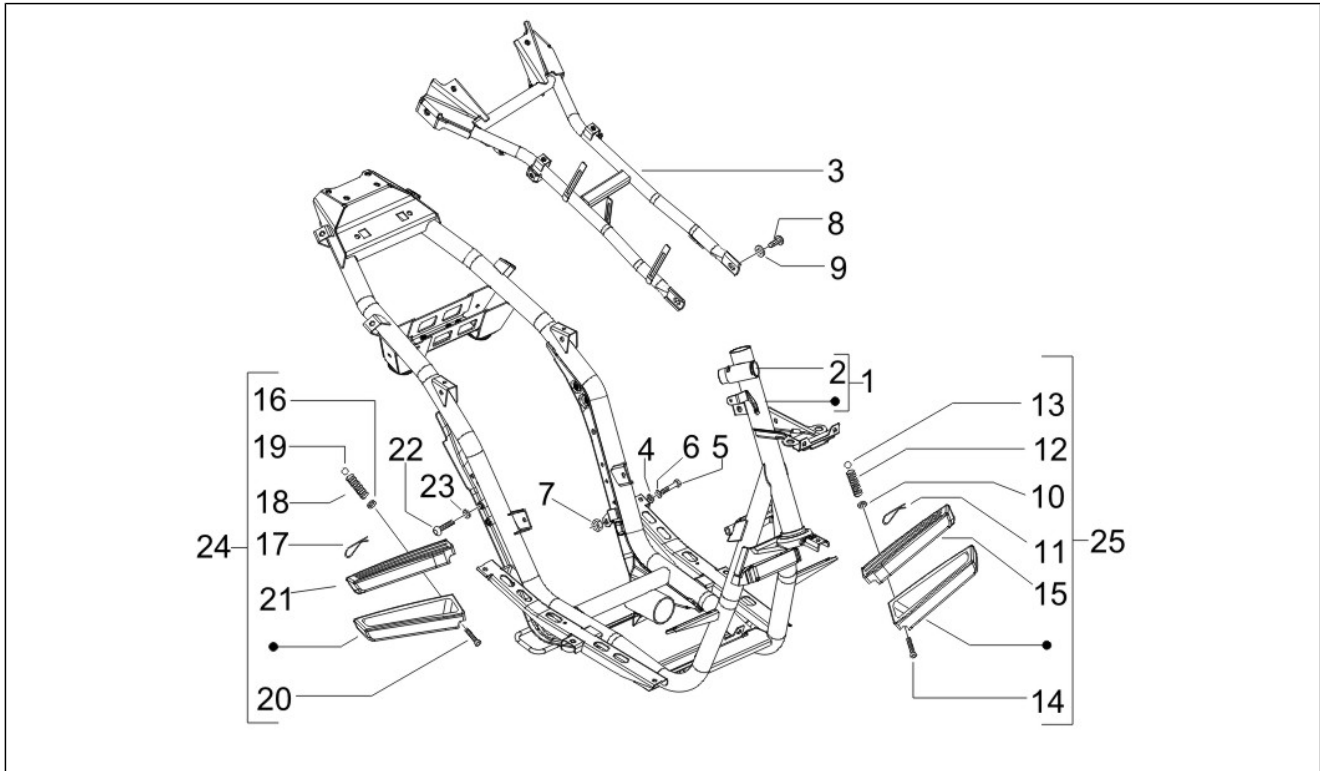

Group	Frame - Plastic parts - Coachwork
Code	02.01
Description	Frame/bodywork
Service	1

Pos.	Code	Description	Qty	Variants
				Vehicle colour:White[544] Vehicle colour:Matt Black[80/B] Vehicle colour:Matt Black[80/B] Vehicle colour:DRAGON RED[894]
25	656598000C	RH rear footrest	1	Vehicle colour:Shiny Black[94] Vehicle colour:White[544] Vehicle colour:Matt Black[80/B] Vehicle colour:Matt Black[80/B] Vehicle colour:DRAGON RED[894]