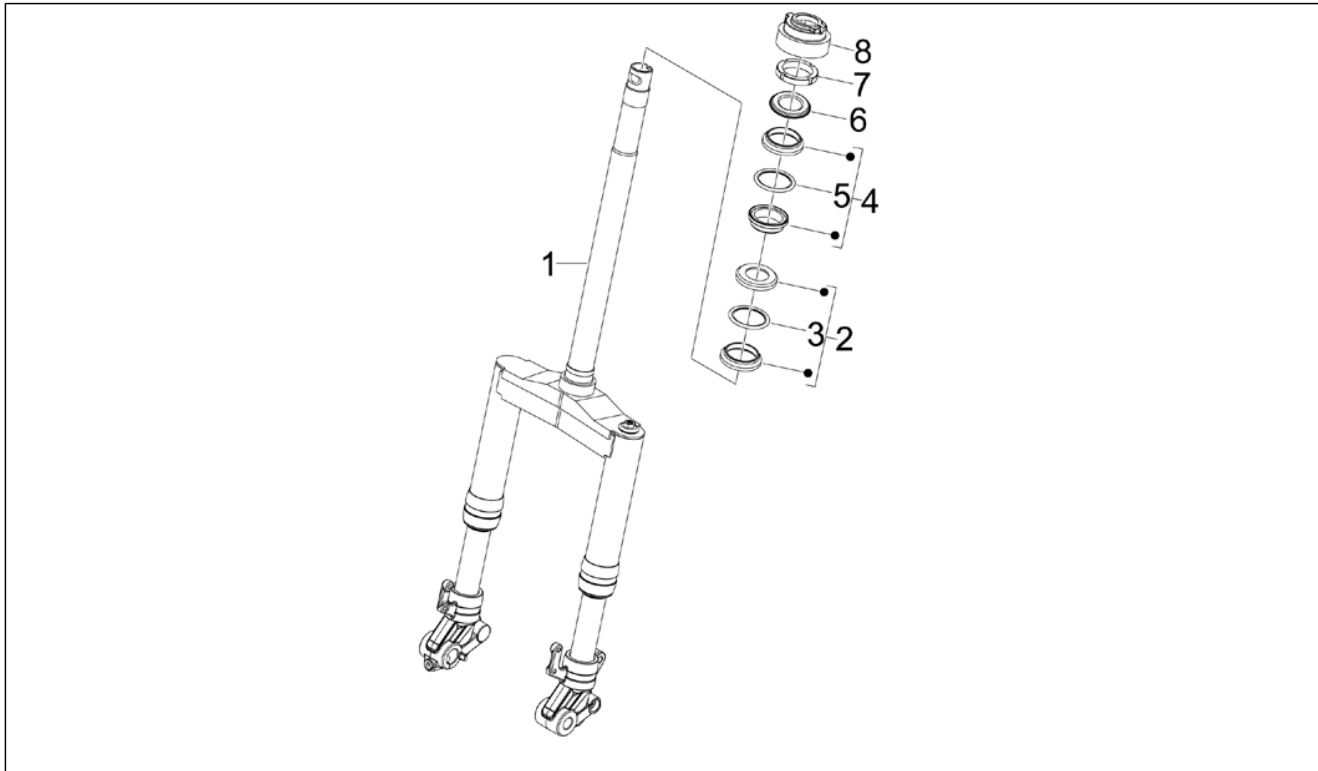

Group	Suspensions - Wheels
Code	04.02
Description	Fork/steering tube - Steering bearing unit
Service	1

Pos.	Code	Description	Qty	Variants
1	58621R	Front fork assembly	1	Vehicle colour:Matt Black[80/B] Vehicle colour:Silver[760/B]
1	949563	Front fork Wuxi top	1	Vehicle colour:Shiny Black[94] Vehicle colour:White[544] Vehicle colour:DRAGON RED[894] Vehicle colour:Matt Black[80/B]
2	650075	Lower steering bearing	1	
3	564260	Ball cage	1	
4	650693	Upper thrust ring	1	
5	564257	Ball cage	1	
6	582787	Steering security plate	1	
7	011109	Steering tube ring nut	1	
8	582828	Collar	1