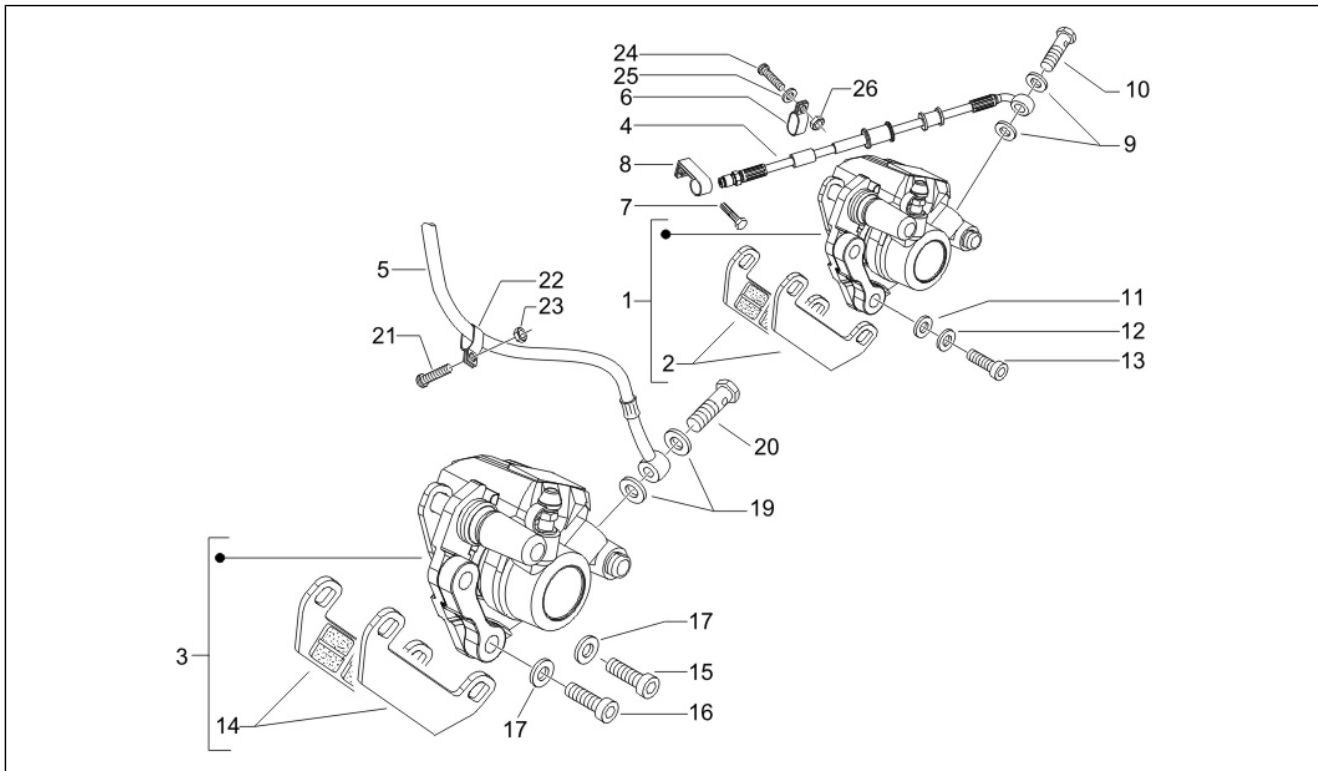

Group	Braking system - Transmissions
Code	05.01
Description	Brakes pipes - Calipers
Service	1

Pos.	Code	Description	Qty	Variants
1	CM076701	Brake caliper Heng Tong	1	
2	647170	Brake pads torque	1	
3	CM068301	Brake caliper (Heng Tong)	1	
4	949652	Hydraulic brake pipe	1	
5	624166	Front brake pipe	1	
6	216983	Hose clamp	1	
7	414838	screw M6x35	2	
8	564761	Hose clamp	1	
9	127927	Gasket	2	
10	265451	Oil pipe screw M10x18	1	
11	003058	Plain washer 15x8,4x1,5	2	
12	016408	Spring washer 13,75x8,15x4,5	2	
13	598921	screw	2	
14	647078	Brake pads torque (Heng Tong)	1	
15	015792	screw M8x30	1	
16	598921	screw	1	
17	709047	Spring washer	2	
19	127927	Gasket	2	
20	265451	Oil pipe screw M10x18	1	
21	272836	Screw M6x16	1	
22	573918	Hose clamp	1	
23	241936	Self locking nut M6	1	
24	434541	Screw w/ flange M6x16	1	
25	013880	Flat washer 16x6,5x1,5	1	
26	241936	Self locking nut M6	1