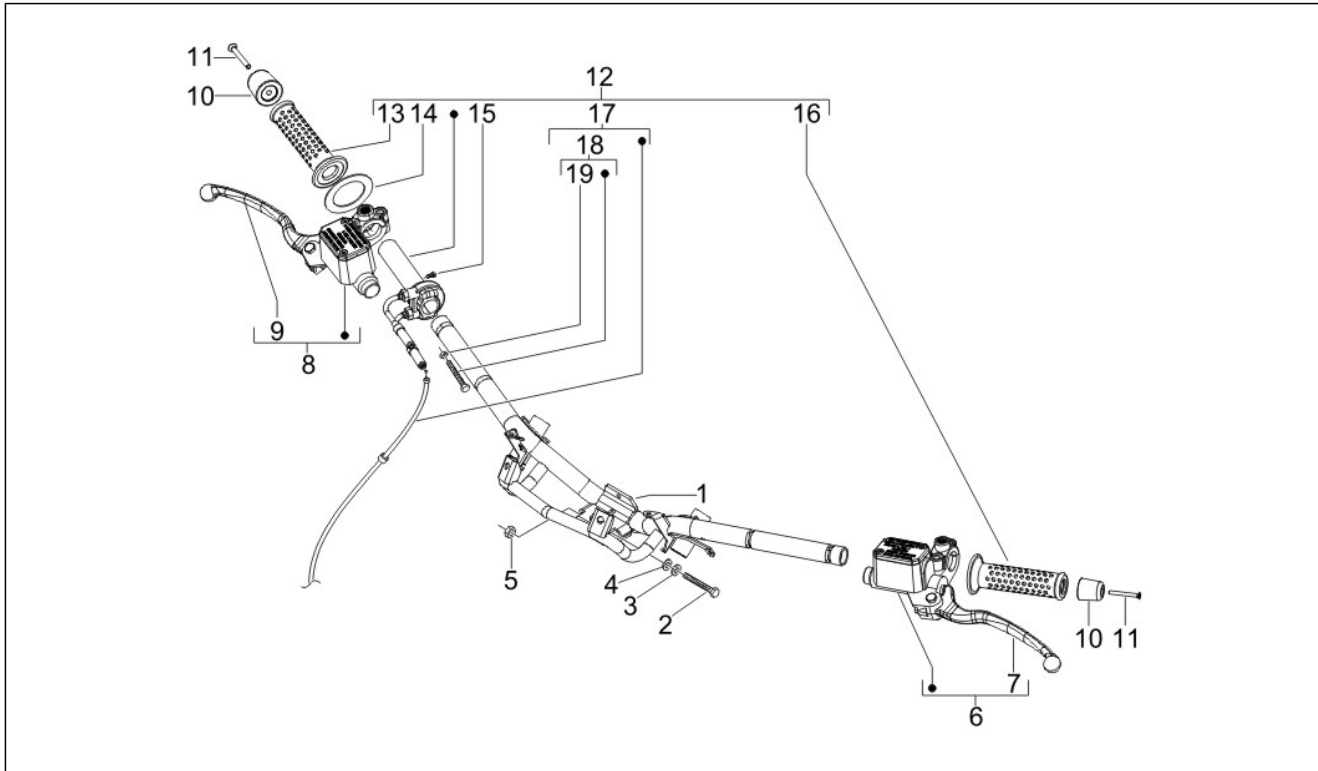

Group	Handlebars/Steering
Code	03.06
Description	Handlebars - Master cil.
Service	1

Pos.	Code	Description	Qty	Variants
1	5821164	Handlebar	1	
2	655554	Hex socket screw M10x65	1	
3	012543	Flat elastic washer with internal tothing 17x10,3x2	1	
4	178790	Flat washer 22x10,3x2,5	1	
5	015330	Nut M10	1	
6	CM074801	Rear master cylinder (Heng Tong)	1	
7	646833	Brake lever	1	
8	CM074901	Front brakes pump assembly (Heng Tong)	1	
9	646833	Brake lever	1	
10	654515	End terminal	2	
11	576836	screw	2	
12	CM060971	Throttle control sleeve assembly	1	
13	271453	Grip, r.h.	1	
14	562923	Ring 38,3x27x1,2	1	
15	123394	Screw with bushing	1	
16	271452	Grip, l.h.	1	
17	949592	Splitter control transmission	1	
18	269145	Adjuster screw	1	
19	020206	Nut M6	1	