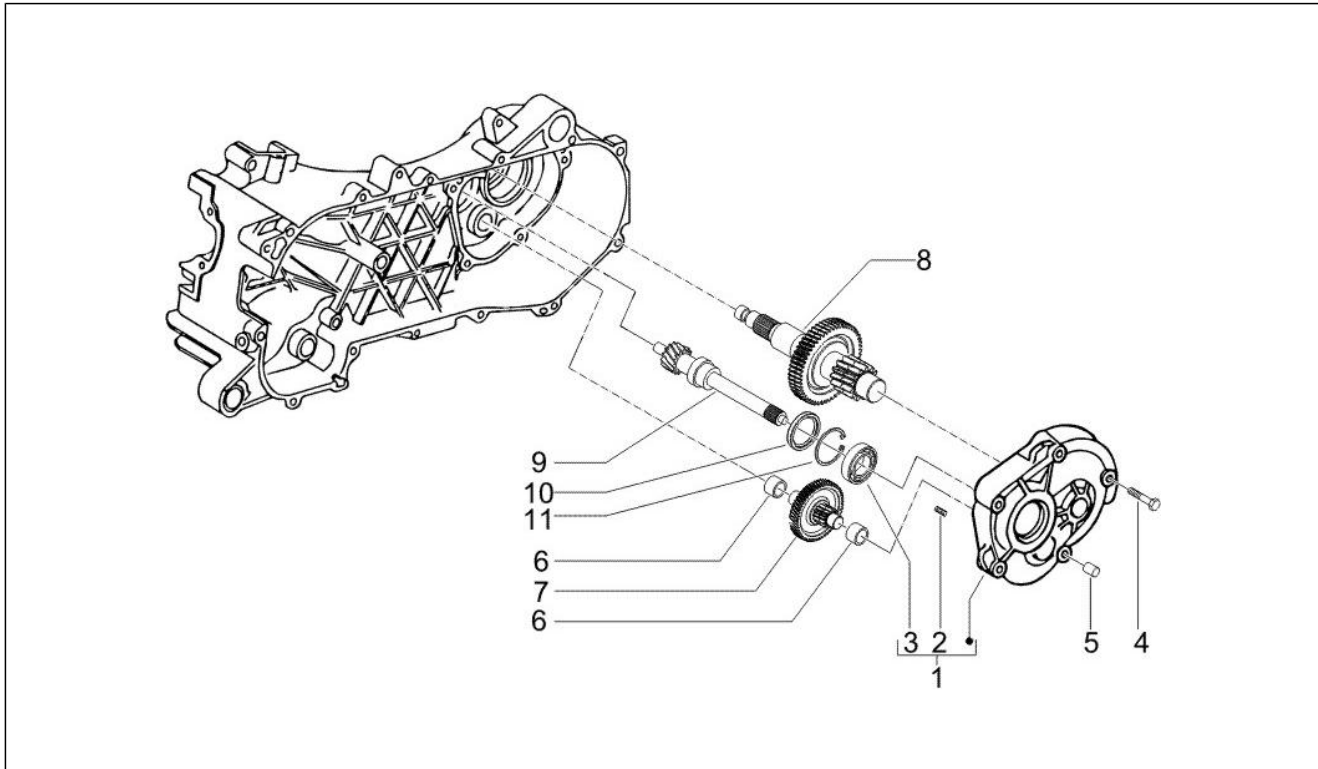

Group	Engine
Code	01.25
Description	Reduction unit
Service	1

Pos.	Code	Description	Qty	Variants
1	4874805	Wheel hub cover with U.P.	1	
2	239388	Pin 6,5x9,5x15	2	
3	435363	Bearing	1	
4	414834	Screw w/ flange M6x40	5	
4	B016763	Screw w/ flange M6x40	5	
5	478197	Compensator ring	1	
6	288639	Shim washer	2	
7	4802185	Idle gear assy	1	
8	4874855	Rear wheel axle	1	
9	4795935	Driven pulley shaft	1	
10	480066	Gasket ring	1	
11	480953	Snap ring	1