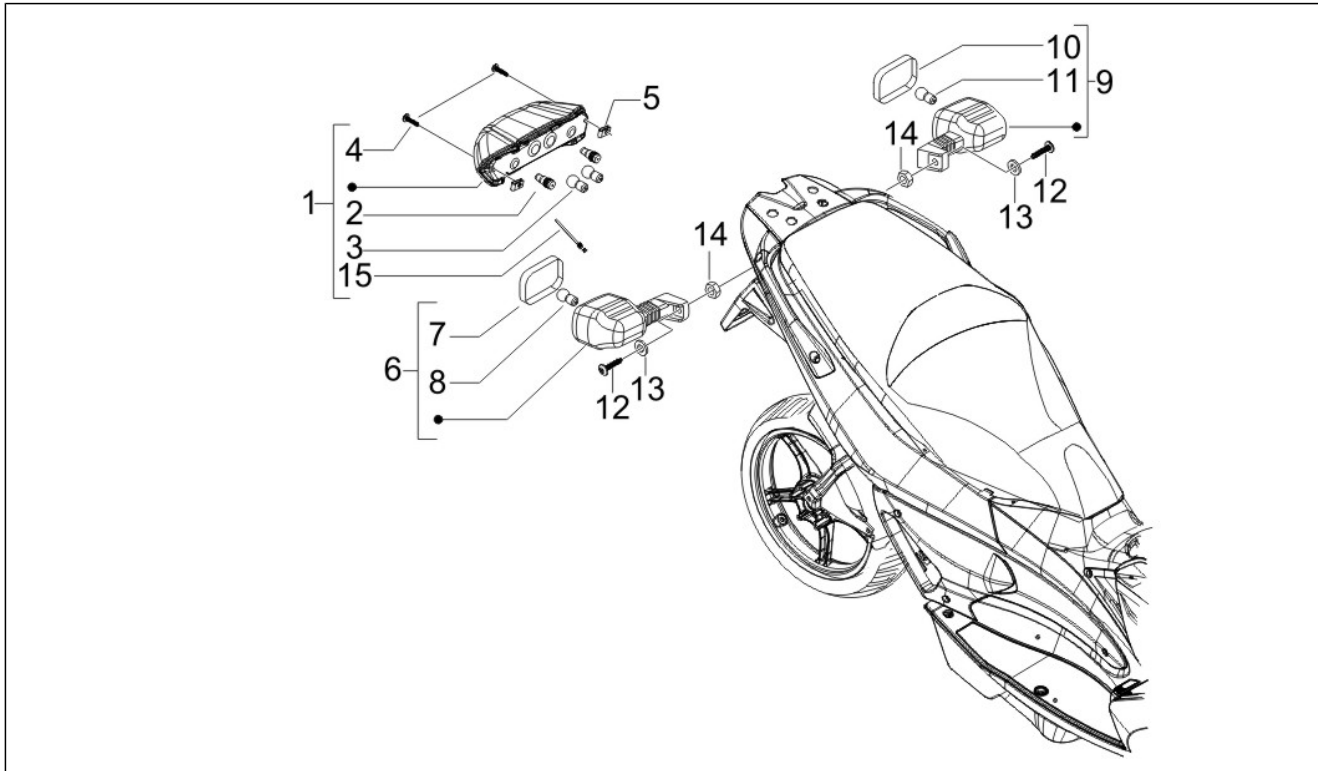

Group	Electrical system
Code	06.04
Description	Rear headlamps - Turn signal lamps
Service	1

Pos.	Code	Description	Qty	Variants
1	639314	taillight with bulb	1	
2	181746	Lamp 12V-10W	2	
3	294131	Lamp 12V-3W	2	
4	296324	screw	2	
5	248419	Spring plate m5	2	
6	639266	Front left turn indicator	1	
7	639338	glass	1	
8	584332	Lamp 12V-10W	1	
9	639267	Front right turn indicator	1	
10	639338	glass	1	
11	584332	Lamp 12V-10W	1	
12	582469	screw	2	
13	013880	Flat washer 16x6,5x1,5	2	
14	012138	Nut	2	
15	145298	Lock-strap L=180mm	1