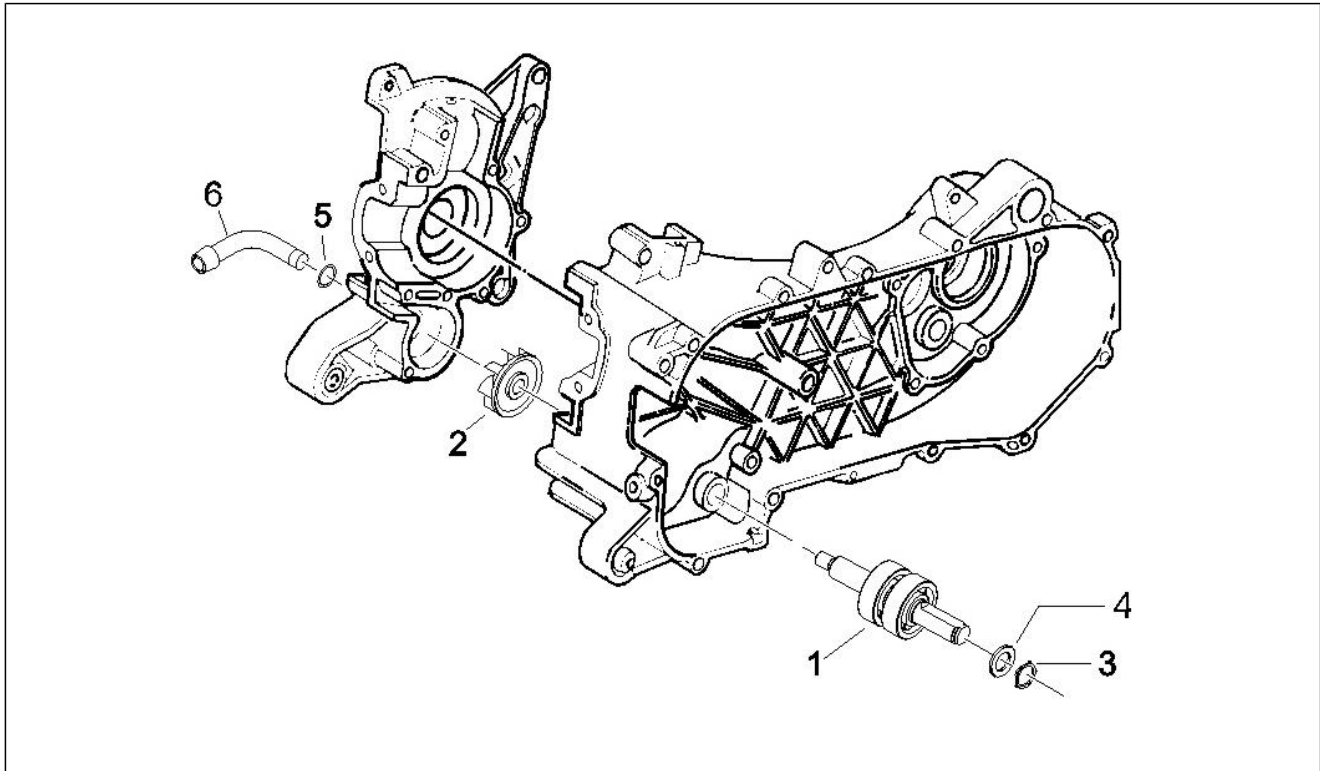

Group	Engine
Code	01.19
Description	Cooler pump
Service	1

Pos.	Code	Description	Qty	Variants
1	2895085	Shaft pin	1	
2	487730	Impeller	1	
3	289553	Stop ring	1	
4	289554	Thrust washer	1	
5	289254	O-ring	2	
6	878910	Water outlet union	1