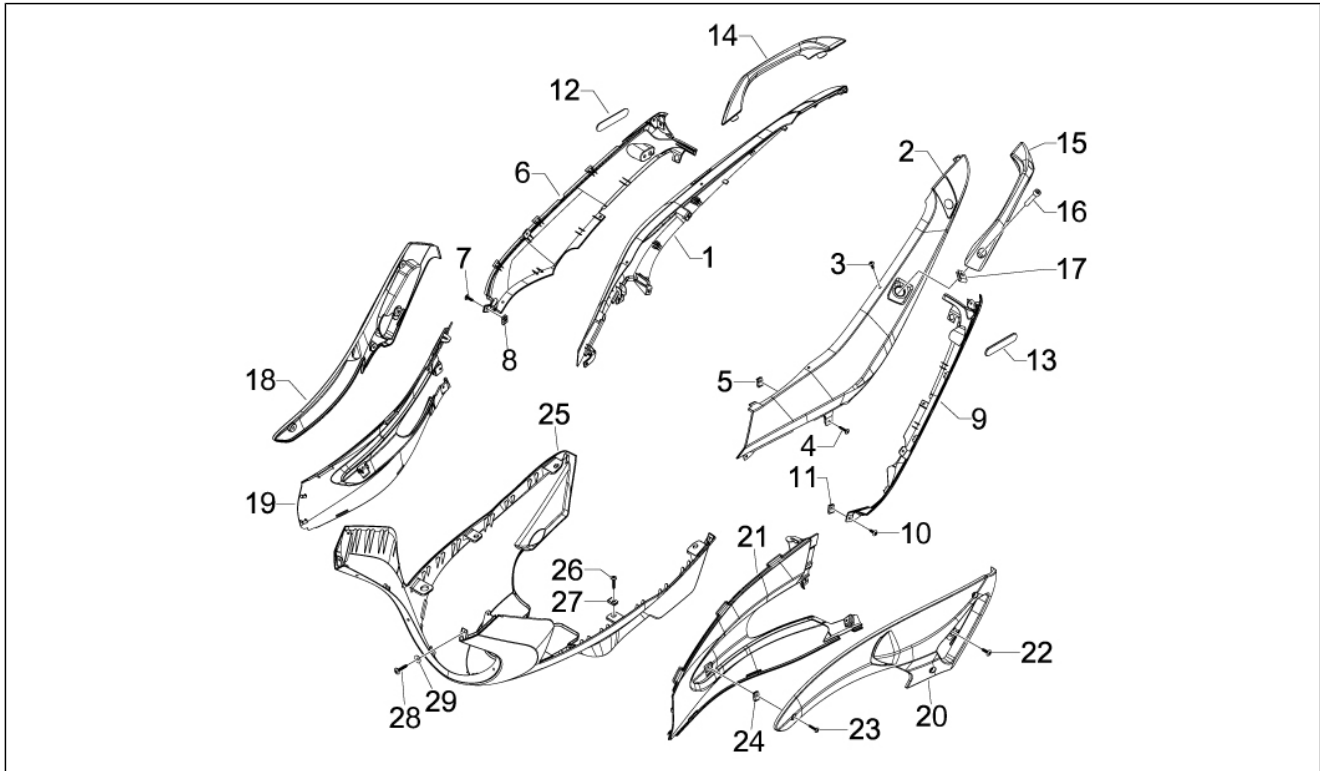

Group	Frame - Plastic parts - Coachwork
Code	02.32
Description	Side cover - Spoiler
Service	1

Pos.	Code	Description	Qty	Variants
1	949412	Right undertail section	1	
1	949412000C	Right undertail section	1	Vehicle colour:Shiny Black[94]
1	94941200AO	Right undertail section	1	Vehicle colour:Orange[954/A]
1	94941200BR	Right undertail section	1	Vehicle colour:White[544]
1	94941200H4	Right undertail section	1	Vehicle colour:Silver[760/B]
1	94941200NI	Right undertail section	1	Vehicle colour:Matt Black[80/B] Vehicle colour:Matt Black[80/B]
1	94941200R7	Right undertail section	1	Vehicle colour:DRAGON RED[894]
2	949413	left semi tail fairing	1	
2	949413000C	left semi tail fairing	1	Vehicle colour:Shiny Black[94]
2	94941300AO	left semi tail fairing	1	Vehicle colour:Orange[954/A]
2	94941300BR	left semi tail fairing	1	Vehicle colour:White[544]
2	94941300H4	left semi tail fairing	1	Vehicle colour:Silver[760/B]
2	94941300NI	left semi tail fairing	1	Vehicle colour:Matt Black[80/B] Vehicle colour:Matt Black[80/B]
2	94941300R7	left semi tail fairing	1	Vehicle colour:DRAGON RED[894]
3	576189	Screw d4,2x16	4	
4	259349	Screw M4,2x13	2	
5	CM017410	Spring plate	2	
6	949418000C	Right undertail section	1	Vehicle colour:Shiny Black[94] Vehicle colour:DRAGON RED[894] Vehicle colour:White[544] Vehicle colour:Matt Black[80/B] Vehicle colour:Matt Black[80/B] Vehicle colour:Silver[760/B] Vehicle colour:Orange[954/A]
7	576189	Screw d4,2x16	3	
8	CM017410	Spring plate	3	
9	949417000C	Left undertail section	1	Vehicle colour:Shiny Black[94] Vehicle colour:White[544] Vehicle colour:DRAGON RED[894]