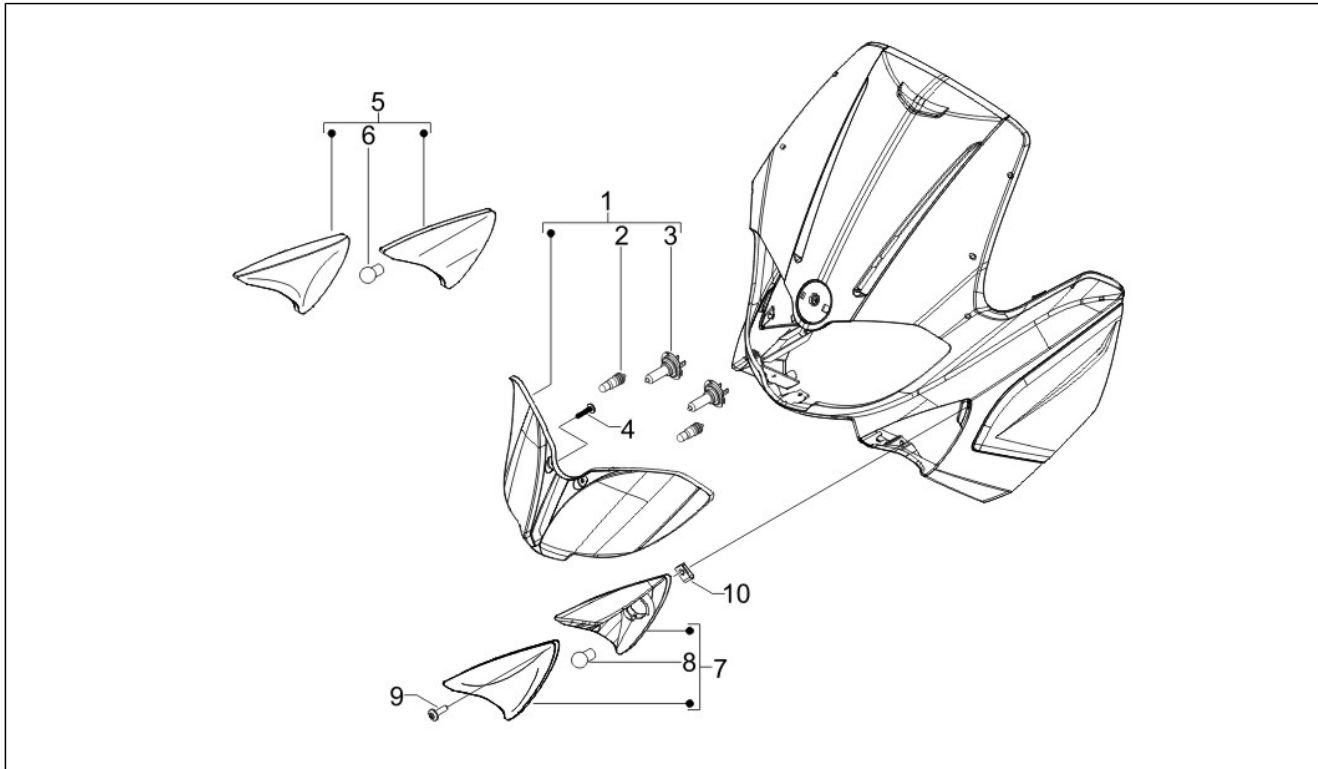

Group	Electrical system
Code	06.03
Description	Front headlamps - Turn signal lamps
Service	1

Pos.	Code	Description	Qty	Variants
1	640991	Headlamp, assy	1	
2	294131	Lamp 12V-3W	2	
3	580734	Lamp 12V-35W H8	2	
4	575249	Screw with shank M6	2	
5	639185	Front right turn indicator	1	
6	584332	Lamp 12V-10W	1	
7	639186	Front left turn indicator	1	
8	584332	Lamp 12V-10W	1	
9	258249	screw 4,2x19	2	
10	CM017409	Spring plate	2