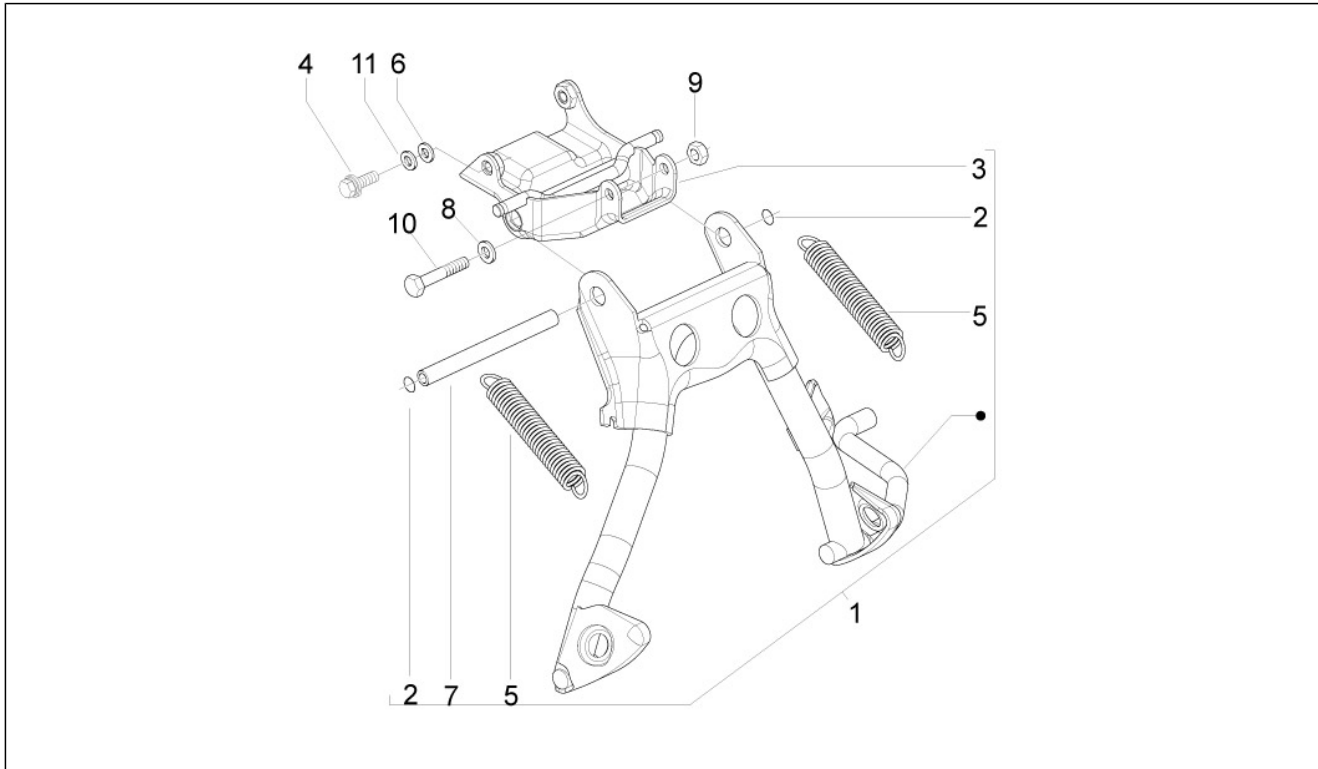

Group	Frame - Plastic parts - Coachwork
Code	02.25
Description	Stand/s
Service	1

Pos.	Code	Description	Qty	Variants
1	581537	Central stand, assy.	1	
2	271695	Gasket ring	2	
3	272929	Maintenance	1	
4	031122	Hex screw M8x30	2	
5	278940	Spring	2	
6	016408	Spring washer 13,75x8,15x4,5	2	
7	583603	Pin	1	
8	016408	Spring washer 13,75x8,15x4,5	1	
9	020108	Nut M8x6,5	1	
10	030080	screw	1	
11	013861	Plain washer 8,2x20x2,5	2