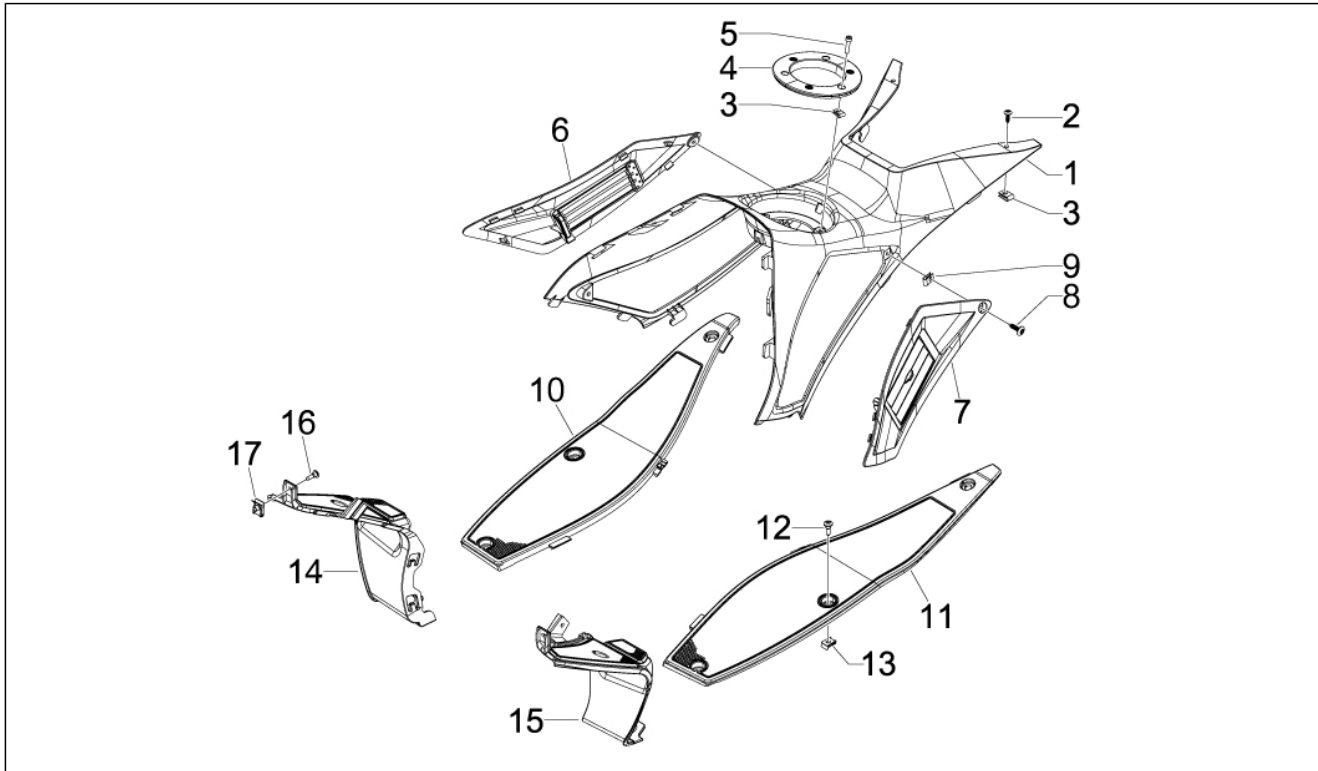

Group	Frame - Plastic parts - Coachwork
Code	02.31
Description	Central cover - Footrests
Service	1

Pos.	Code	Description	Qty	Variants
				Vehicle colour:Matt Black[80/B]
12	575249	Screw with shank M6	6	
13	254485	Spring plate M6	6	
14	949436000C	Footrest r.h.	1	Vehicle colour:Shiny Black[94] Vehicle colour:White[544] Vehicle colour:DRAGON RED[894] Vehicle colour:Matt Black[80/B] Vehicle colour:Matt Black[80/B]
15	949435000C	Footrest l.h.	1	Vehicle colour:Shiny Black[94] Vehicle colour:DRAGON RED[894] Vehicle colour:White[544] Vehicle colour:Matt Black[80/B] Vehicle colour:Matt Black[80/B]
16	575249	Screw with shank M6	2	
17	254485	Spring plate M6	2