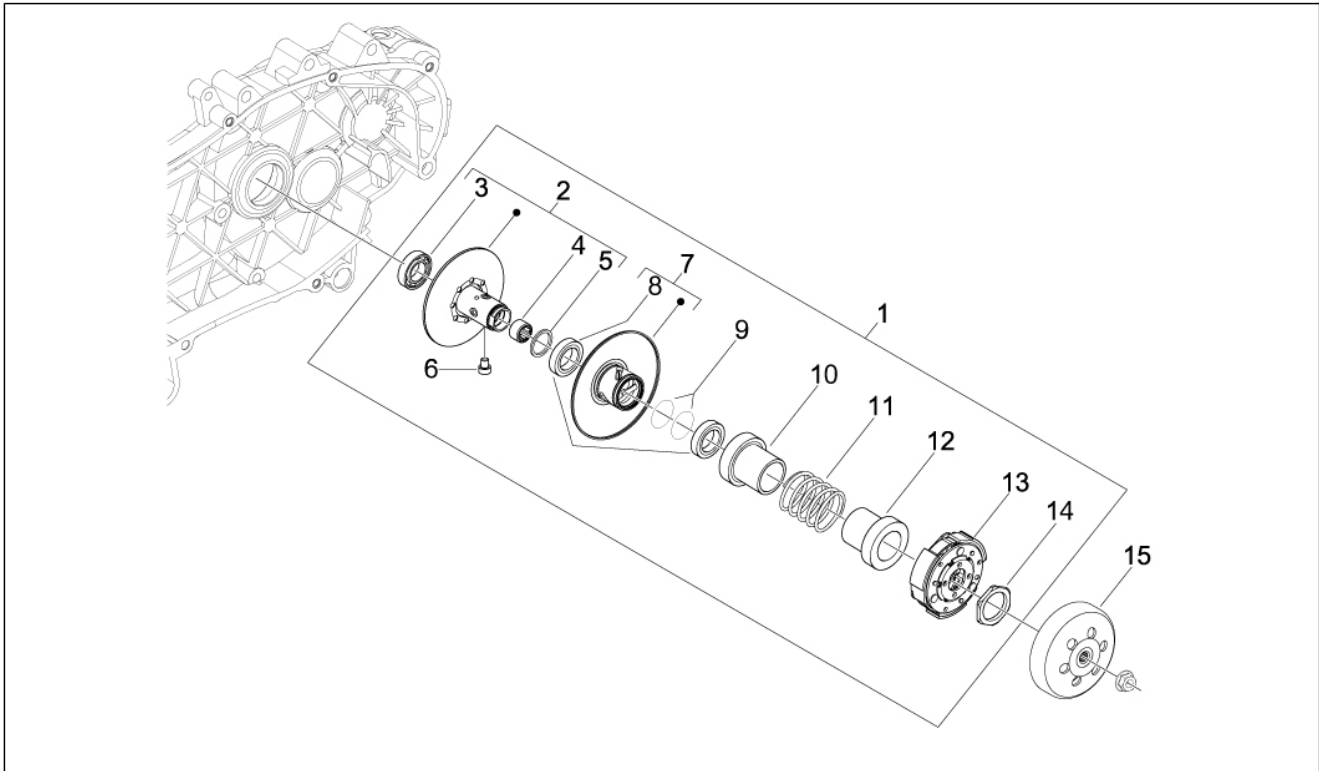

Group	Engine
Code	01.14
Description	Driven pulley
Service	1

Pos.	Code	Description	Qty	Variants
1	CM100109	Secondary pulley	1	
2	4795526	Complete fixed secondary pulley	1	
3	82655R	Ball bearing	1	
4	289952	Roller cage	1	
5	006624	Ring	1	
6	482766	Pin	3	
7	827893	Complete movable secondary pulley	1	
8	289950	Gasket ring	2	
9	289840	Gasket	2	
10	483443	Pulley side cap	1	
11	478028	Variator spring	1	
12	487935	Clutch side cap	1	
13	CM1002045	Centrifugal clutch assy	1	
14	289955	Ring nut	1	
15	289933	Clutch drum	1