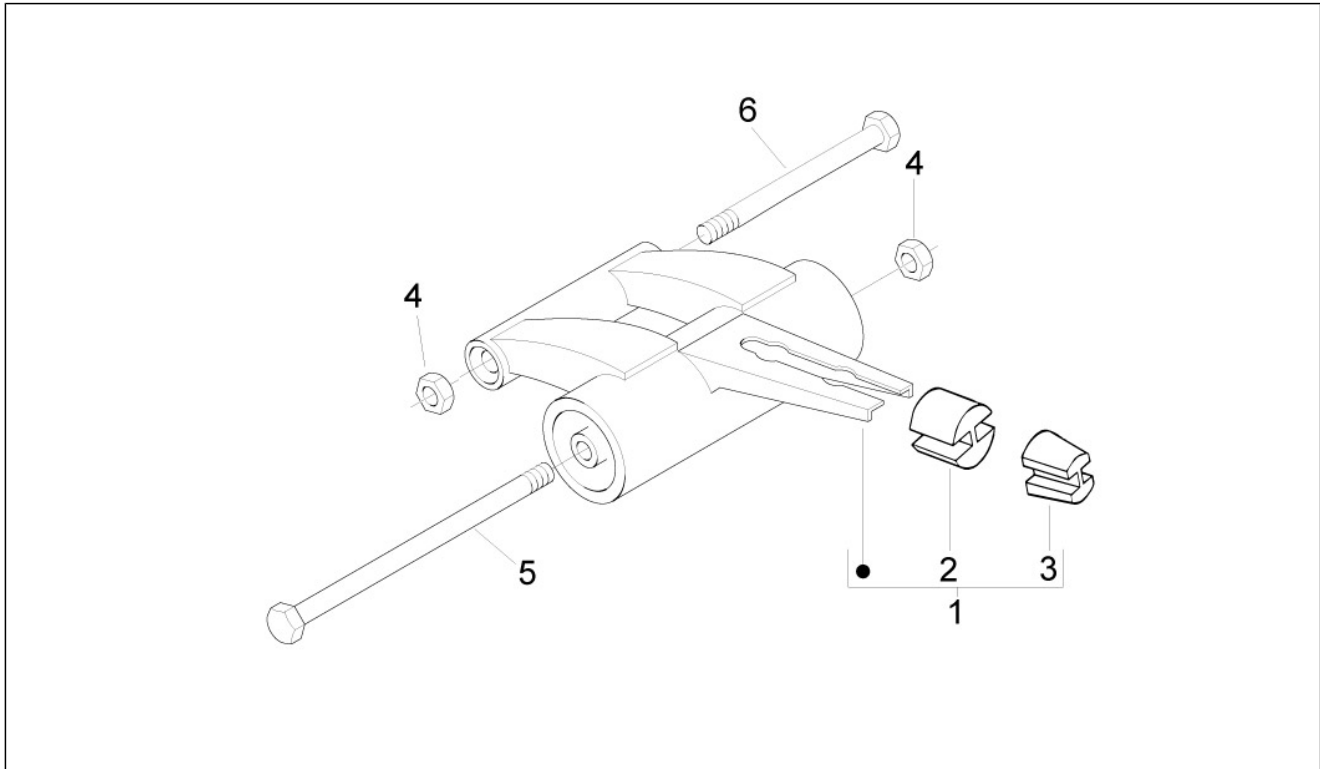

Group	Suspensions - Wheels
Code	04.01
Description	Swinging arm
Service	1

Pos.	Code	Description	Qty	Variants
1	56345R	Swinging arm	1	
2	267550	Pad	1	
3	267589	Pad	1	
4	002440	Self locking nut M10	2	
5	563977	Hex screw M10x245	1	
6	271807	Hex screw M10x202	1