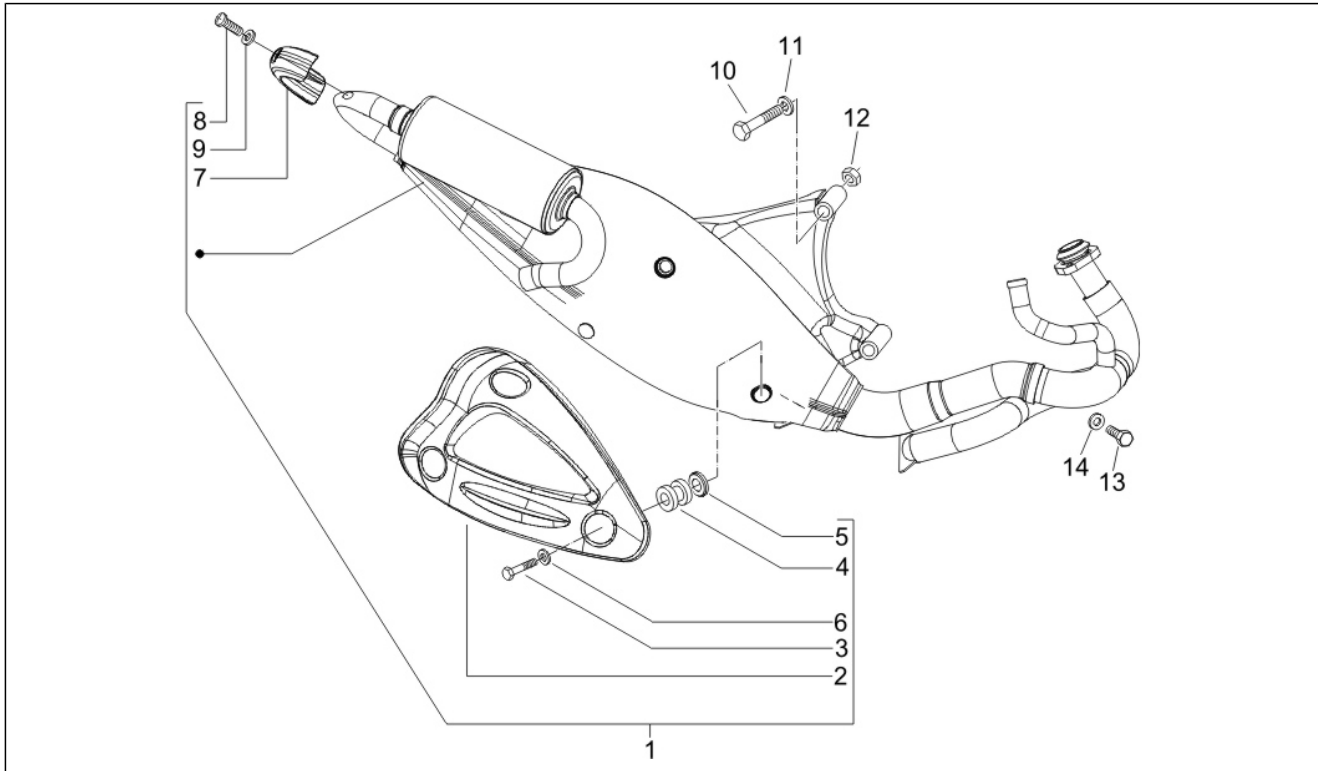

Group	Engine
Code	01.42
Description	Silencer
Service	1

Pos.	Code	Description	Qty	Variants
1	8724075	Catalytic converter complete with protection	1	
1	8739675	Silencer complete with protection	1	
1	880791	Silencer complete with protection	1	
2	827845	Exhaust pipe protection	1	
3	848766	screw	3	
4	487665	Fairlead	3	
5	826117	Spacer	3	
6	826118	Spacer	3	
7	827776	Guard	1	
8	433800	screw M5x10	2	
9	827193	Washer	2	
10	845591	Hex socket screw M8x75	2	
11	834187	Spring washer 16x8,2x2,2	2	
12	288245	Self locking nut M6	2	
13	433122	Screw w/ flange M10	1	
14	016195	Washer $\varnothing$10.2x$\varnothing$15x2	1