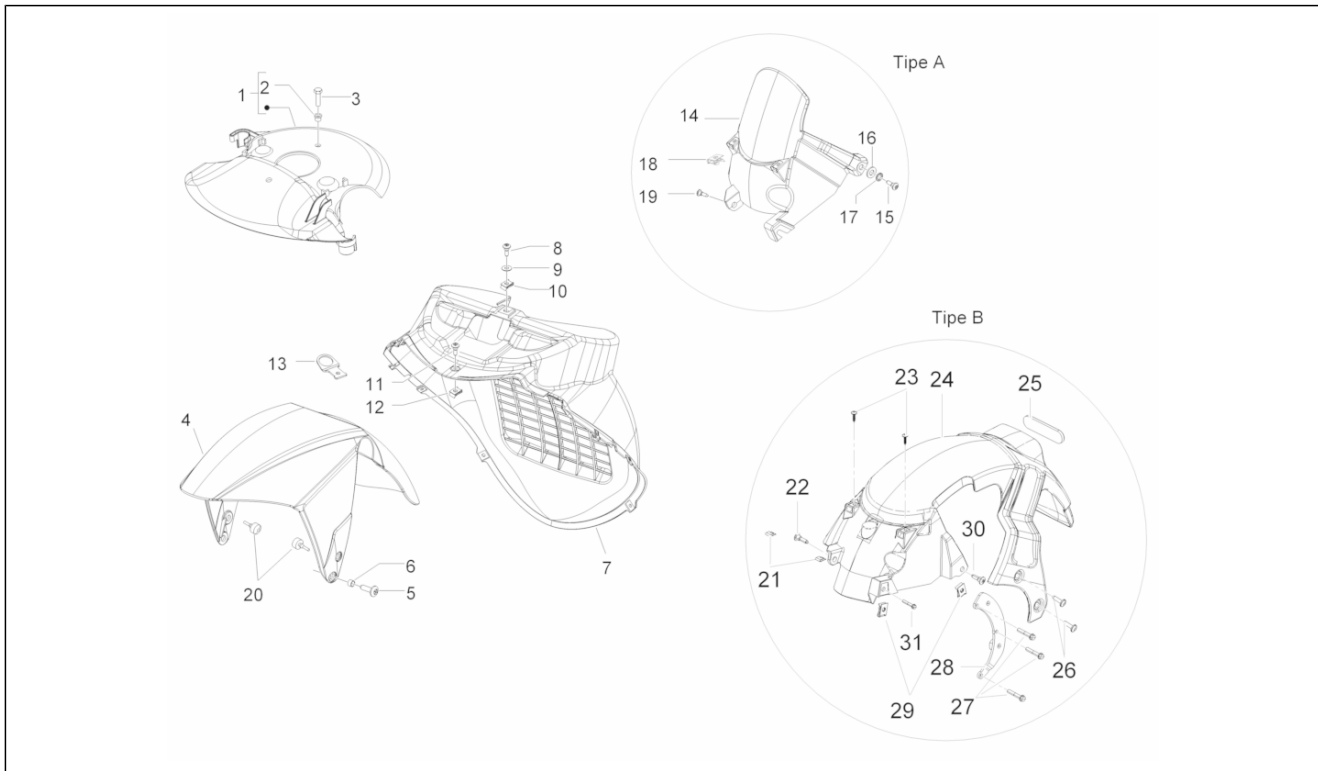

Group	Frame - Plastic parts - Coachwork
Code	02.33
Description	Wheel huosing - Mudguard
Service	1

Pos.	Code	Description	Qty	Variants
16	013880	Flat washer 16x6,5x1,5	1	
17	012533	Notched washer 6,6x11x0	1	
18	254485	Spring plate M6	2	
19	575249	Screw with shank M6	1	
20	195700	Pad	2	
21	CM017410	Spring plate	2	
22	575249	Screw with shank M6	1	
23	259349	Screw M4,2x13	2	
24	672045	Rear splash guard	1	
25	582058	Rear retroreflector	1	
26	CM179302	Metric screw M6x22	2	
27	414838	screw M6x35	3	
28	657504	Splash guard support plate	1	
29	254485	Spring plate M6	2	
30	672916	Special cap screw M6x55	1	
31	015804	screw	1