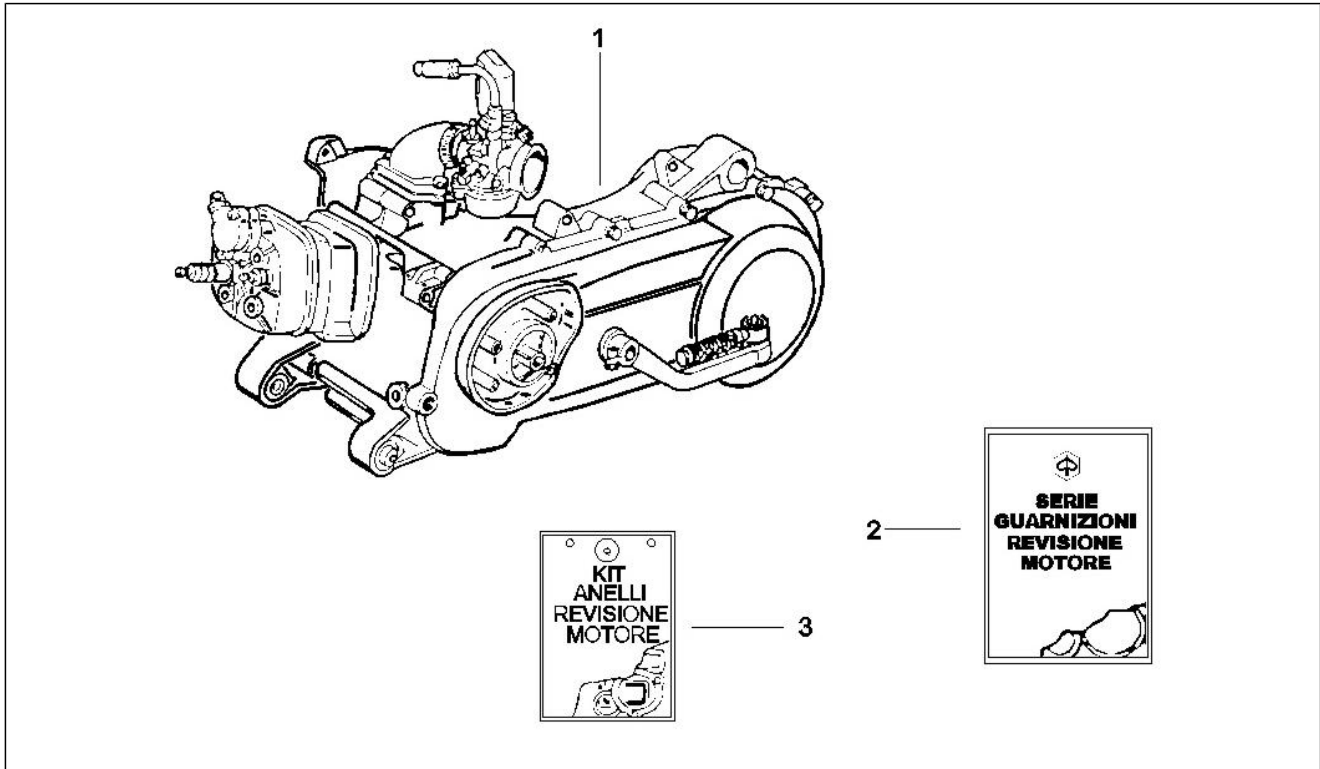

Group	Engine
Code	01.02
Description	Engine, assembly
Service	1

Pos.	Code	Description	Qty	Variants
1	CM1454055	50 2T Engine H2O E2	1	
2	498470	Cylinder gasket kit	1	
3	498471	Oil seal set	1