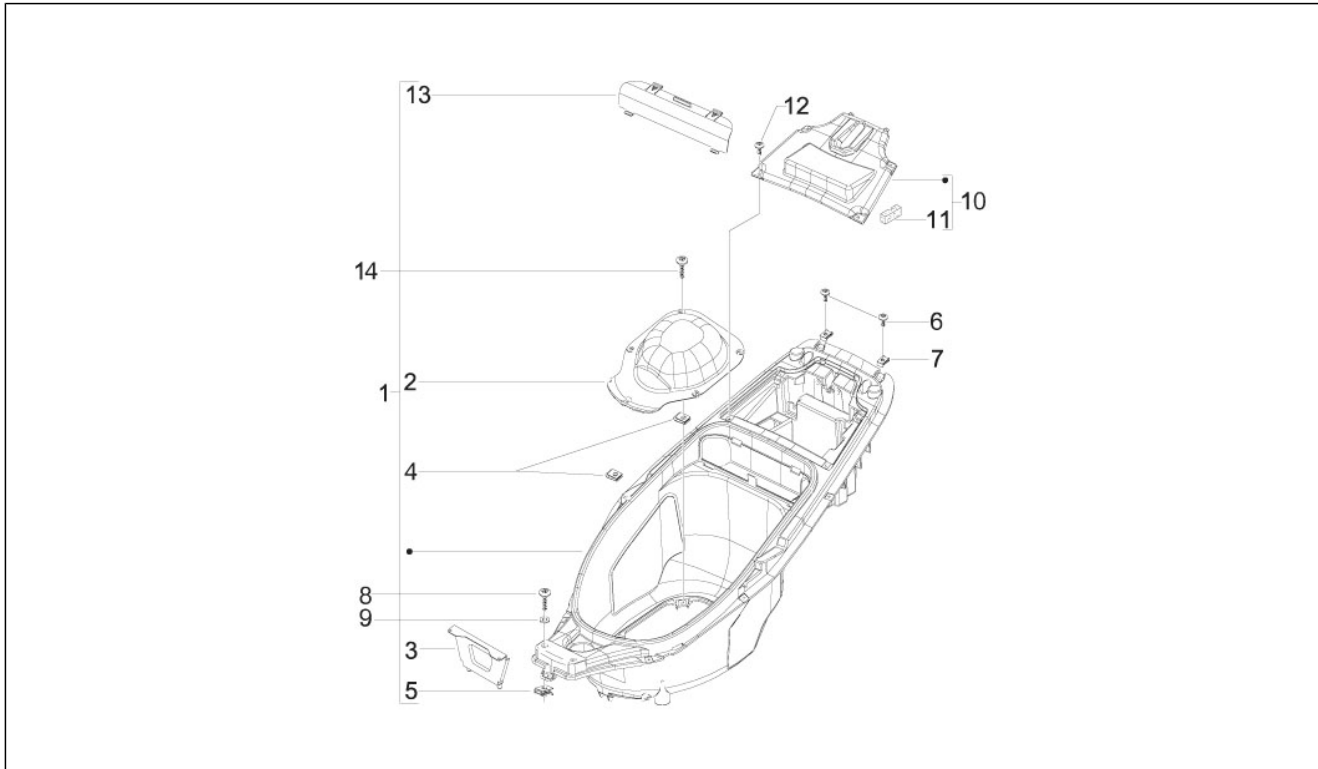

Group	Frame - Plastic parts - Coachwork
Code	02.34
Description	Helmet huosing - Undersaddle
Service	1

Pos.	Code	Description	Qty	Variants
1	6240155	Complete helmet compartment	1	
2	949422	Insp. door	1	
3	623992	Saddle hinge reinforcement	1	
4	CM017410	Spring plate	17	
5	959263	Scheibe	1	
6	575249	Screw with shank M6	2	
7	254485	Spring plate M6	2	
8	272836	Screw M6x16	2	
9	246976	Washer	2	
10	624347	Battery cover	1	
11	575937	Stop buffer	1	
12	576189	Screw d4,2x16	4	
13	949425	cover	1	
14	015900	screw	5