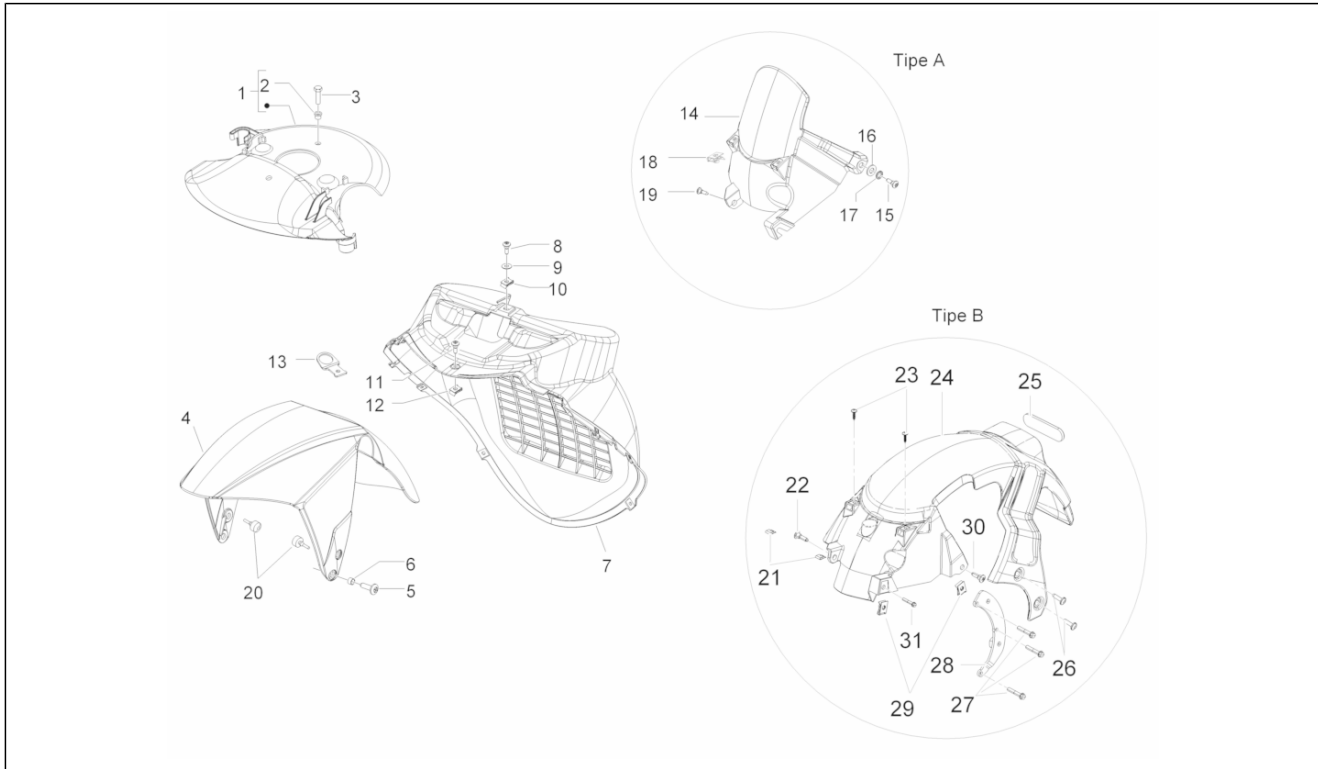

Group	Frame - Plastic parts - Coachwork
Code	02.33
Description	Wheel huosing - Mudguard
Service	1

Pos.	Code	Description	Qty	Variants
1	949454	Front mudguard (Susp. Protection)	1	
2	258536	Bushing	2	
3	031089	Hex screw M6x18	2	
4	647590	Front mudguard	1	
4	6475900090	Front mudguard	1	Vehicle colour:Shiny Black[94]
4	64759000AO	Front mudguard	1	Vehicle colour:Orange[954/A]
4	64759000BR	Front mudguard	1	Vehicle colour:White[544]
4	64759000H4	Front mudguard	1	Vehicle colour:Silver[760/B]
4	64759000NI	Front mudguard	1	Vehicle colour:Matt Black[80/B] Vehicle colour:Matt Black[80/B]
4	64759000R7	Front mudguard	1	Vehicle colour:DRAGON RED[894]
5	272836	Screw M6x16	4	
6	259828	Spacer	4	
7	624425000C	Wheel compartment	1	Vehicle colour:Shiny Black[94] Vehicle colour:White[544] Vehicle colour:DRAGON RED[894] Vehicle colour:Matt Black[80/B] Vehicle colour:Matt Black[80/B] Vehicle colour:Silver[760/B] Vehicle colour:Orange[954/A]
8	834065	screw	1	
9	016686	Flat washer 5,2x18x1,5	1	
10	248419	Spring plate m5	1	
11	575249	Screw with shank M6	1	
12	254485	Spring plate M6	1	
13	949393	Front brake support	1	
14	959440000C	Engine splash guard	1	Vehicle colour:Shiny Black[94] Vehicle colour:White[544] Vehicle colour:DRAGON RED[894]
15	015804	screw	1