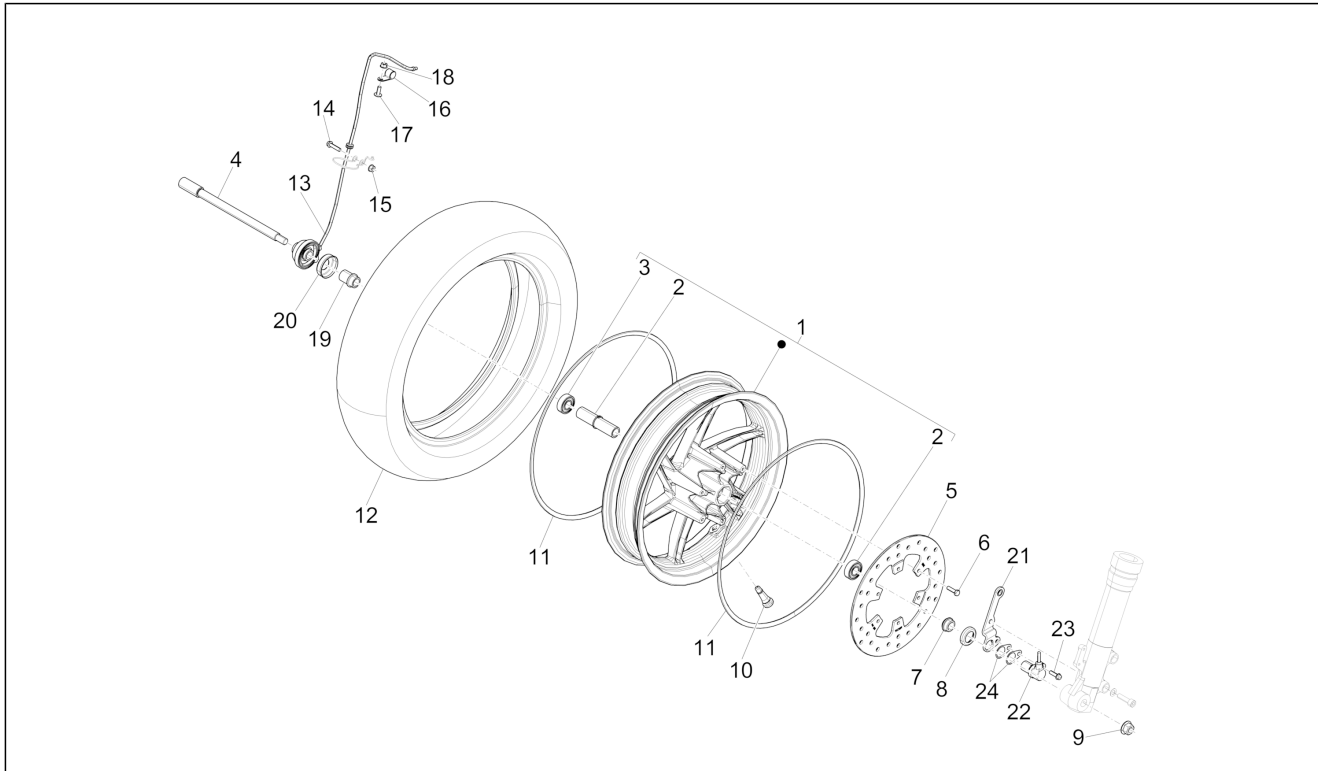

Group	Suspensions - Wheels
Code	04.11
Description	Front wheel
Service	1

Pos.	Code	Description	Qty	Variants
1	56388R000G	Front wheel	1	Vehicle colour:Shiny Black[94] Vehicle colour:Orange[954/A] Vehicle colour:White[544] Vehicle colour:Silver[760/B] Vehicle colour:Matt Black[80/B] Vehicle colour:Matt Black[80/B] Vehicle colour:DRAGON RED[894]
2	6019895	Front wheel spacer M.Y. 2010-2011	1	
3	649910	Bearing	2	
4	959376	Wheel pin	1	
5	56484R	Brake disc	1	
6	667152	Hex socket screw M6x20	6	
6	667153	Hex screw M6x22	6	
7	649915	Spacer	1	
8	564475	Cup	1	
9	271740	Nut M12	1	
10	270991	Tubeless tyre valve	1	
11	64773600H4	Decorative strip	1	Vehicle colour:Silver[760/B]
11	64773600L1	Decorative strip	2	Vehicle colour:Matt Black[80/B] Vehicle colour:Matt Black[80/B]
11	64773600RL	Decorative strip	1	Vehicle colour:Shiny Black[94] Vehicle colour:DRAGON RED[894] Vehicle colour:White[544]
12	949597	Tyre (Sava) 120/70 R14	1	
13	650308	Wheel speed sensor, left front M.Y. 2010-2011	1	
14	414837	Screw w/ flange M6x25	1	
15	288245	Self locking nut M6	1	
16	573918	Hose clamp	1	
17	272836	Screw M6x16	1	
18	288245	Self locking nut M6	1