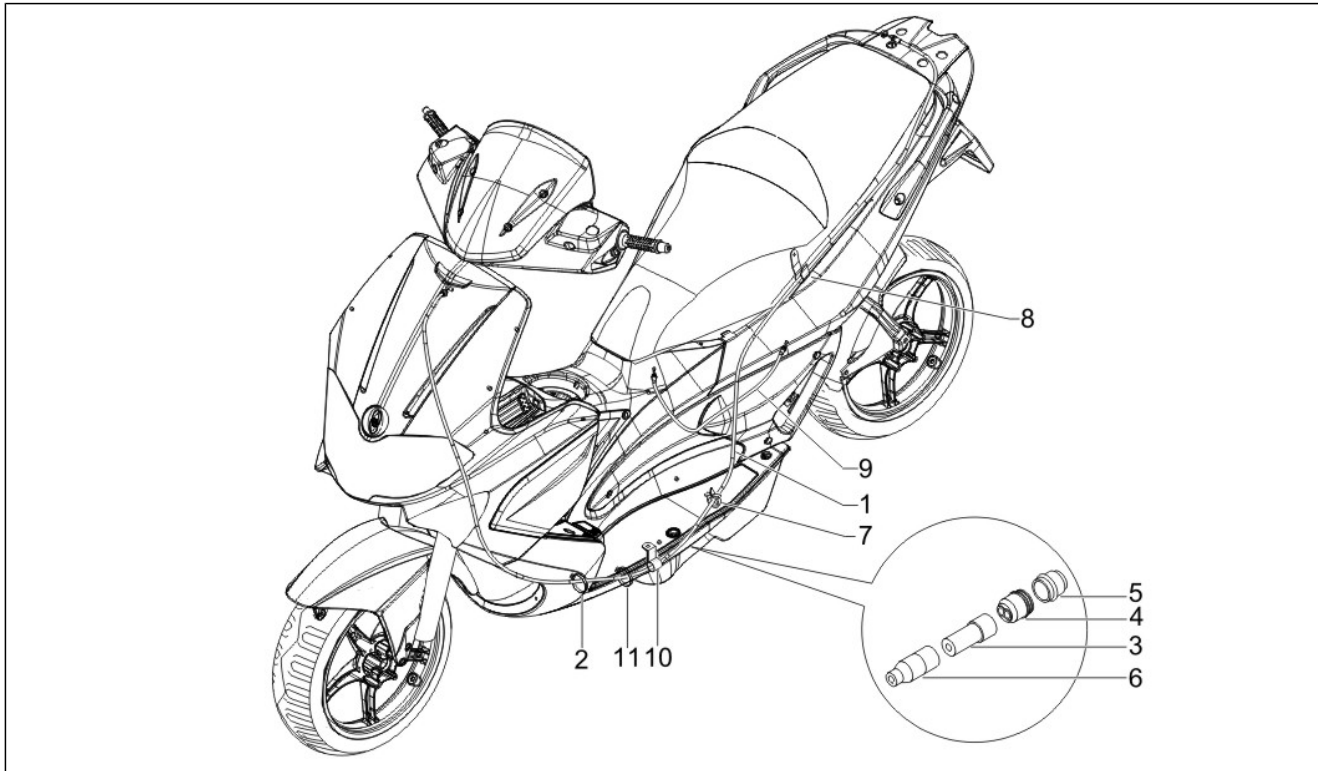

Group	Braking system - Transmissions
Code	05.03
Description	Transmissions
Service	1

Pos.	Code	Description	Qty	Variants
1	CM012843	Saddle cable	1	
2	257134	Lock-strap L=277	1	
3	269571	Splitter	1	
4	269572	Steath ward trailing	1	
5	271976	Splitter lower protection	1	
6	271977	Splitter upper protection	1	
7	582153	Non return spring	1	
8	583782	Hose clamp	1	
9	949593	Gas control transmission	1	
10	566063	Bracket	1	
11	145298	Lock-strap L=180mm	3