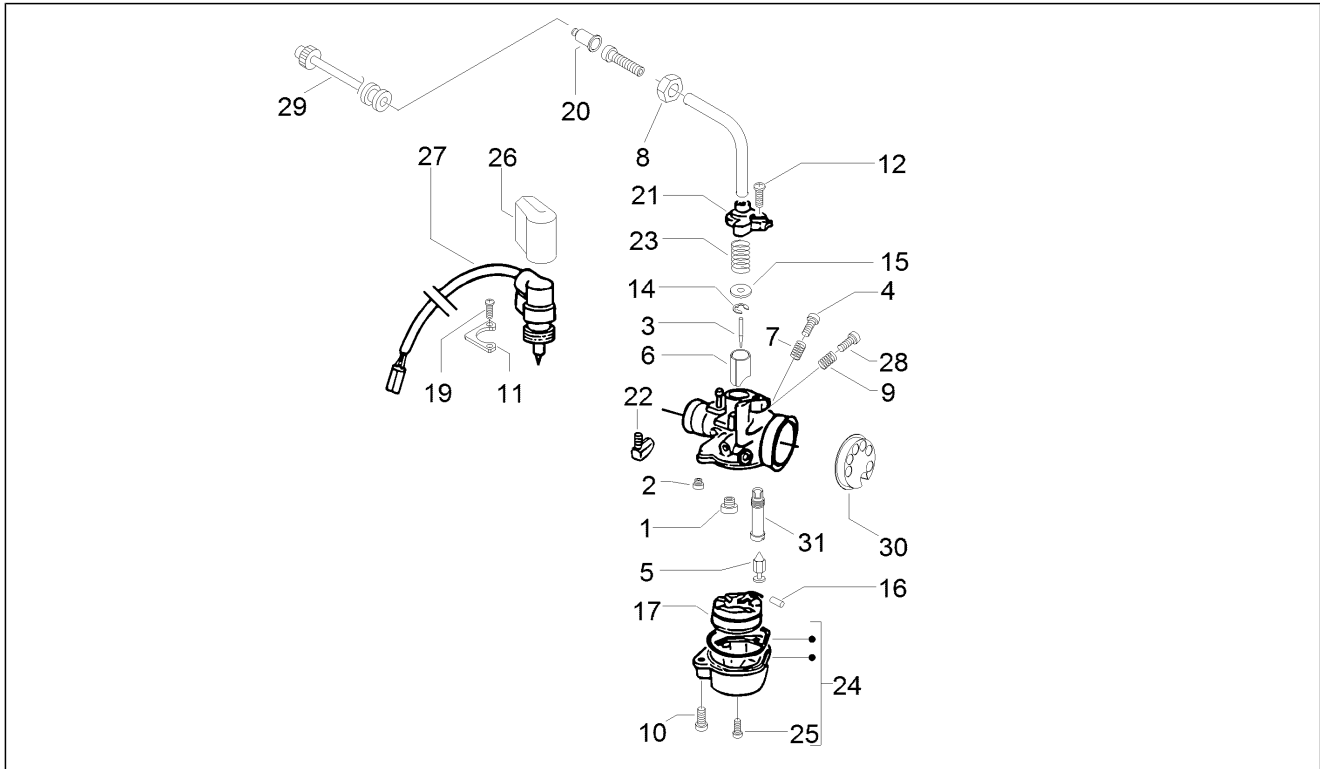

Group	Engine
Code	01.40
Description	Carburetor's components
Service	1

Pos.	Code	Description	Qty	Variants
31	CM106230	Diffuser 209 HA	1