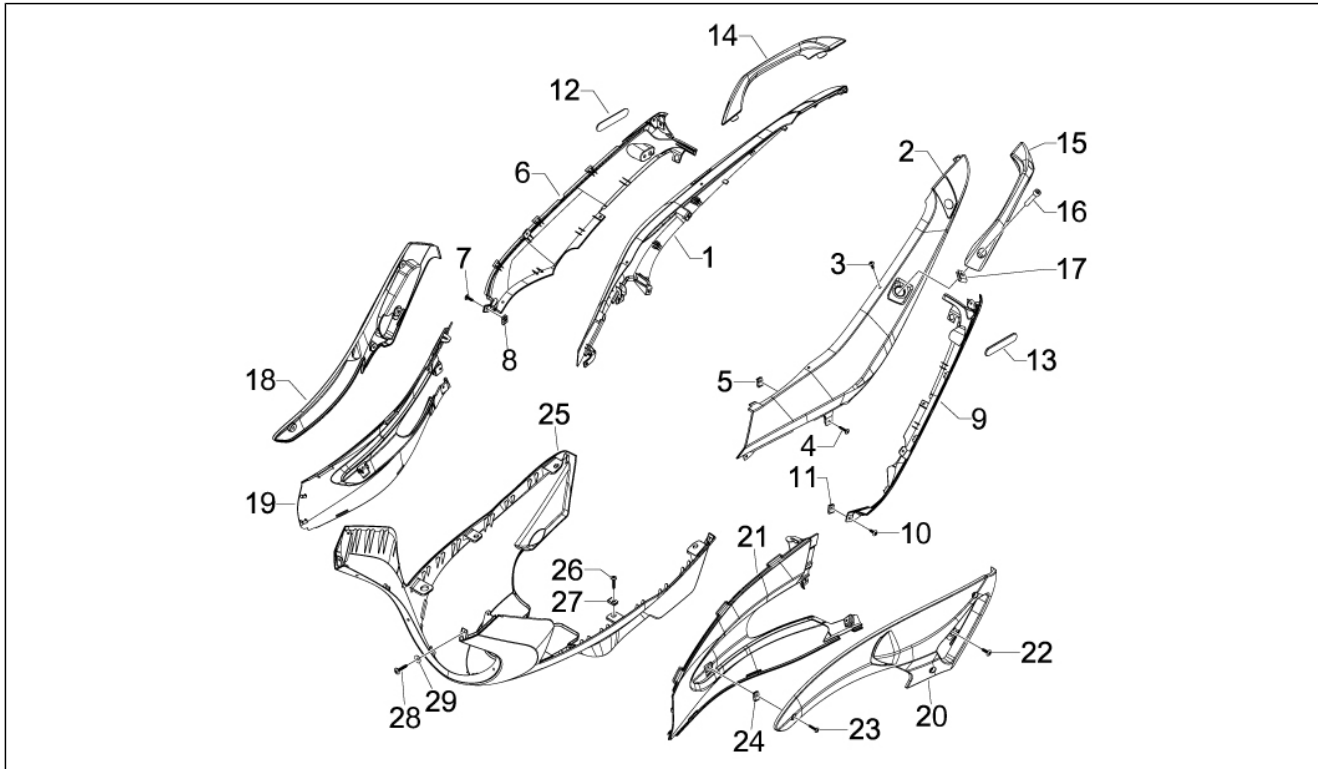

Group	Frame - Plastic parts - Coachwork
Code	02.32
Description	Side cover - Spoiler
Service	1

Pos.	Code	Description	Qty	Variants
				Vehicle colour:Matt Black[80/B] Vehicle colour:Matt Black[80/B] Vehicle colour:Silver[760/B] Vehicle colour:Orange[954/A]
10	576189	Screw d4,2x16	3	
11	CM017410	Spring plate	3	
12	293556	Lateral reflector	1	
13	293556	Lateral reflector	1	
14	656034000C	right passenger handle	1	Vehicle colour:Shiny Black[94] Vehicle colour:DRAGON RED[894] Vehicle colour:White[544] Vehicle colour:Matt Black[80/B] Vehicle colour:Matt Black[80/B] Vehicle colour:Silver[760/B] Vehicle colour:Orange[954/A]
15	656035000C	Left passenger handle	1	Vehicle colour:Shiny Black[94] Vehicle colour:White[544] Vehicle colour:DRAGON RED[894] Vehicle colour:Matt Black[80/B] Vehicle colour:Matt Black[80/B] Vehicle colour:Silver[760/B] Vehicle colour:Orange[954/A]
16	970273	screw	4	
17	575268	Spring plate M8	4	
18	65508900H1	RH side panel	1	Vehicle colour:Shiny Black[94] Vehicle colour:DRAGON RED[894] Vehicle colour:White[544]
18	673523000C	RH side panel	1	Vehicle colour:Matt Black[80/B] Vehicle colour:Matt Black[80/B] Vehicle colour:Silver[760/B] Vehicle colour:Orange[954/A]
18	67352300H1	RH side panel	1	Vehicle colour:White[544] Vehicle colour:DRAGON RED[894] Vehicle colour:Shiny Black[94]