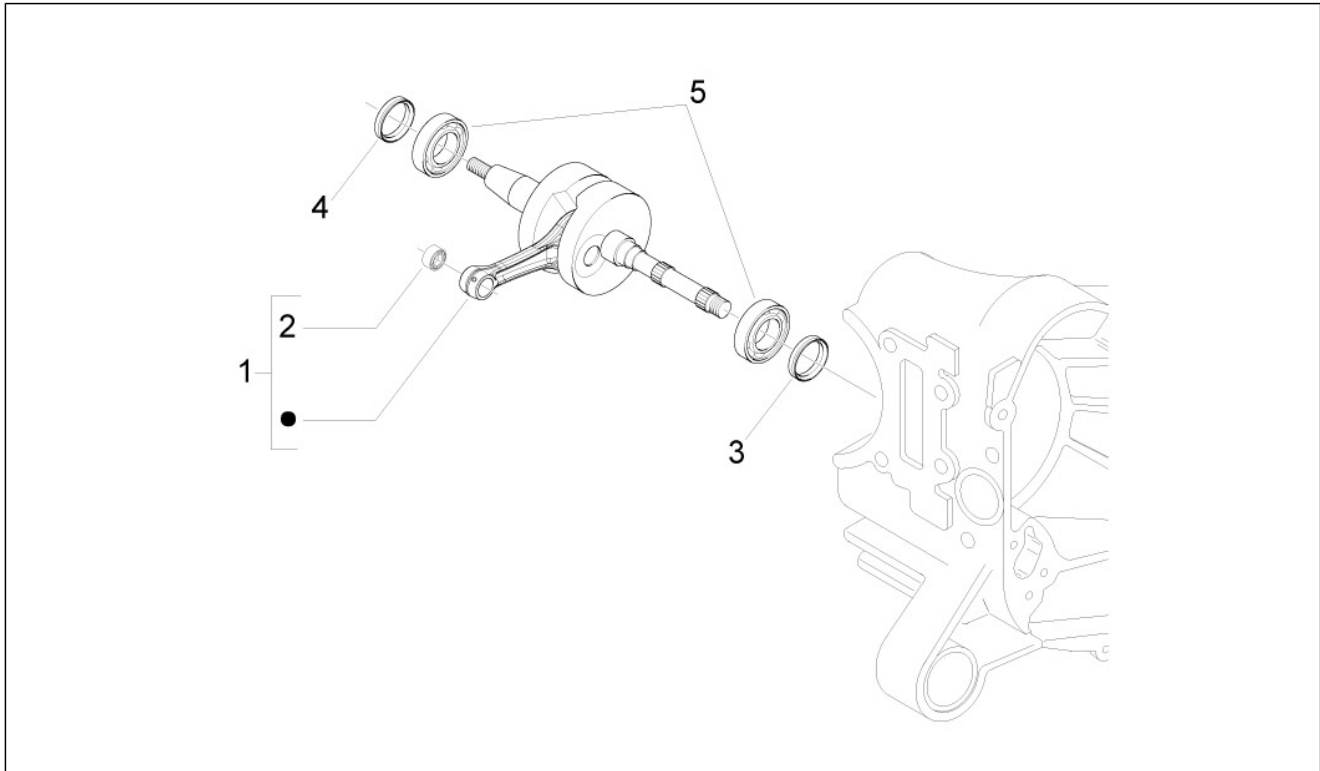

Group	Engine
Code	01.06
Description	Crankshaft
Service	1

Pos.	Code	Description	Qty	Variants
1	8338275	Crankshaft cpl.	1	
2	500501	Pin cage 1 cat.	1	
2	500502	Pin cage 2 cat.	1	
2	500503	Pin cage 3 cat.	1	
2	500504	Pin cage 4 cat.	1	
3	482314	Gear side seal ring	1	
4	482315	Flywheel side seal ring	1	
5	431125	Bearing 20x52x12	2