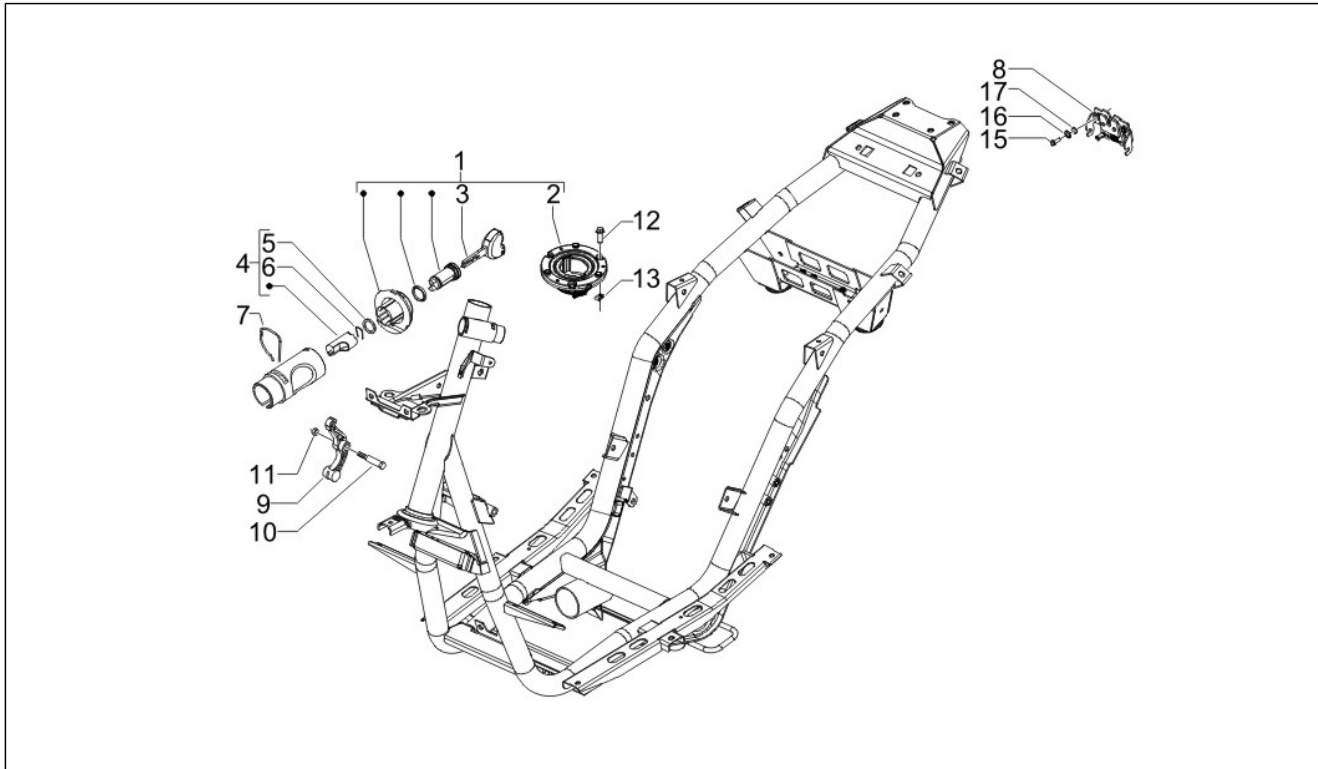

Group	Frame - Plastic parts - Coachwork
Code	02.46
Description	Locks
Service	1

Pos.	Code	Description	Qty	Variants
1	949611	Lock kit	1	
2	959465	Fuel tank filler cap	1	
3	624321	Hewn key	1	
4	298903	Complete lock block	1	
5	298594	Flat washer	1	
6	298838	Cylinder retainer spring	1	
7	253937	Spring	1	
8	CM023704	Saddle/flap tightening	1	
9	299902	Pawl	1	
10	299972	Special screw	1	
11	577620	Self locking nut	1	
12	258249	screw 4,2x19	3	
13	CM017410	Spring plate	3	
15	434541	Screw w/ flange M6x16	2	
16	012533	Notched washer 6,6x11x0	2	
17	013880	Flat washer 16x6,5x1,5	2