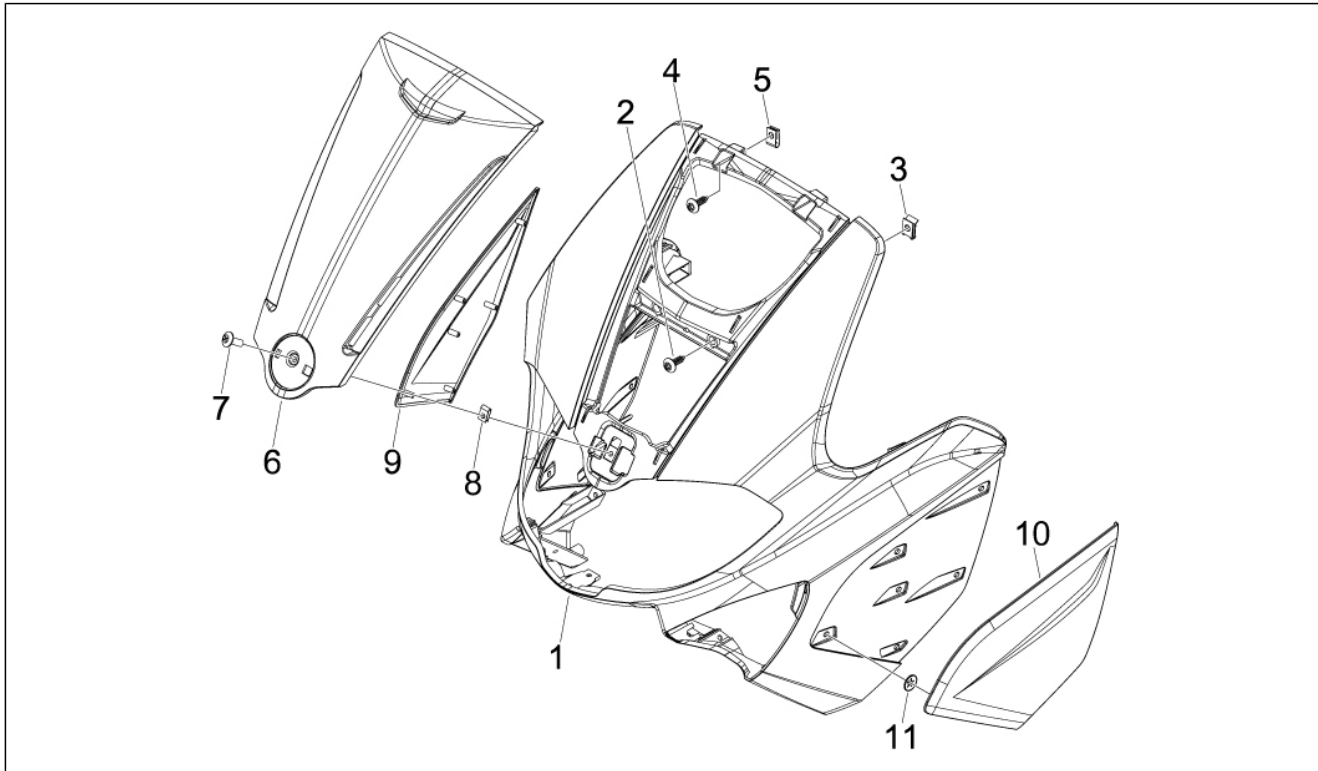

Group	Frame - Plastic parts - Coachwork
Code	02.26
Description	Front shield
Service	1

Pos.	Code	Description	Qty	Variants
1	654985	Front shield	1	
1	6549850090	Front shield	1	Vehicle colour:Shiny Black[94]
1	65498500AO	Front shield	1	Vehicle colour:Orange[954/A]
1	65498500BR	Front shield	1	Vehicle colour:White[544]
1	65498500H4	Front shield	1	Vehicle colour:Silver[760/B]
1	65498500NI	Front shield	1	Vehicle colour:Matt Black[80/B] Vehicle colour:Matt Black[80/B]
1	65498500R7	Front shield	1	Vehicle colour:DRAGON RED[894]
2	576189	Screw d4,2x16	2	
3	254485	Spring plate M6	2	
4	575249	Screw with shank M6	2	
5	CM017410	Spring plate	2	
6	655107	Shield central cover	1	
6	6551070090	Shield central cover	1	Vehicle colour:Shiny Black[94] Vehicle colour:White[544] Vehicle colour:DRAGON RED[894]
6	65510700NI	Shield central cover	1	Vehicle colour:Matt Black[80/B] Vehicle colour:Matt Black[80/B] Vehicle colour:Orange[954/A] Vehicle colour:Silver[760/B]
7	259349	Screw M4,2x13	1	
8	CM017410	Spring plate	1	
9	655043	Right shield lateral cover	1	
9	6550430090	Right shield lateral cover	1	Vehicle colour:Shiny Black[94] Vehicle colour:DRAGON RED[894] Vehicle colour:White[544]
9	65504300NI	Right shield lateral cover	1	Vehicle colour:Matt Black[80/B] Vehicle colour:Matt Black[80/B] Vehicle colour:Silver[760/B] Vehicle colour:Orange[954/A]
10	655044	Left shield lateral cover	1