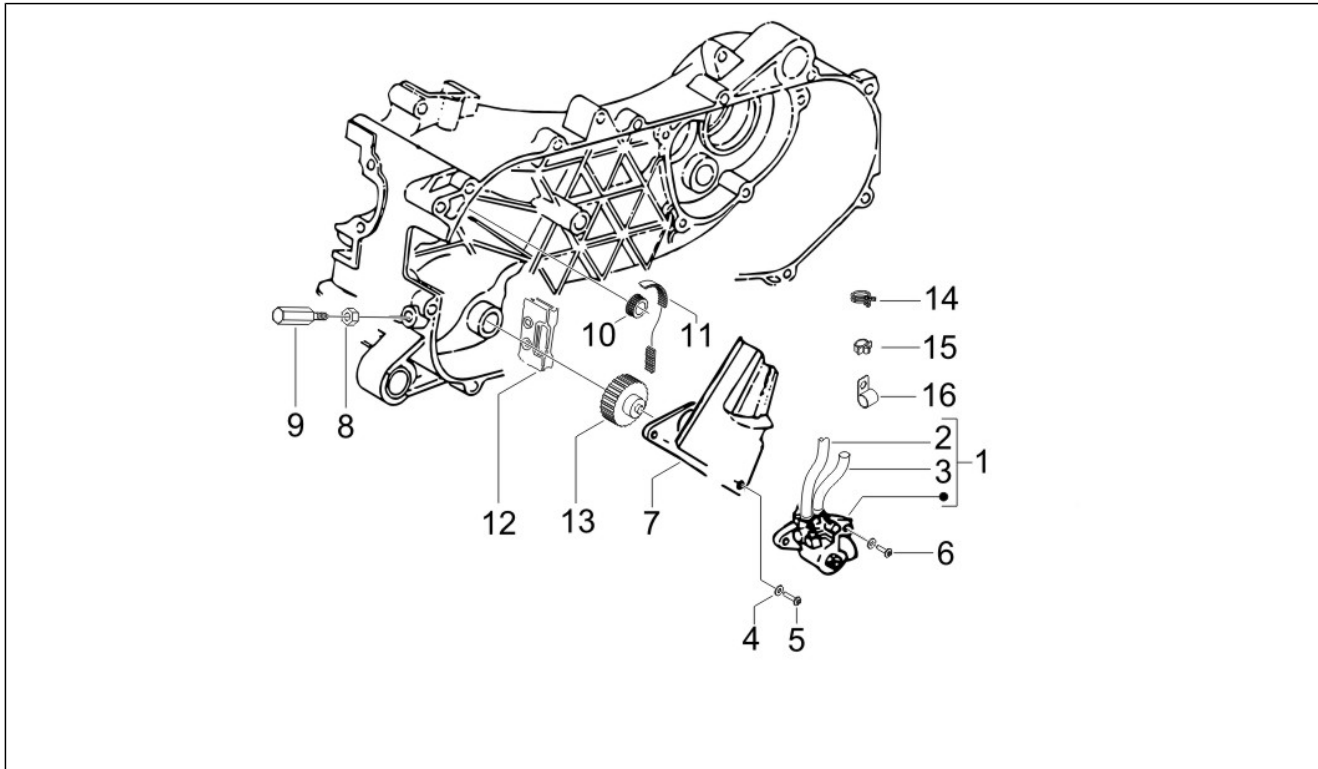

Group	Engine
Code	01.18
Description	Oil pump
Service	1

Pos.	Code	Description	Qty	Variants
1	82605R	Oil pump	1	
2	CM101509	Oil inlet pipe	1	
3	CM101604	Oil induction clamp	1	
4	006975	Washer $\varnothing 5,3 \times \varnothing 10 \times 0,5$	3	
5	015585	Self-tapping screw M5x12	1	
6	015856	screw M5x21	2	
7	286163	plate	1	
8	020106	Nut M6	1	
9	146197	Adjuster screw	1	
10	286158	Toothed pulley	1	
11	286162	Toothed belt	1	
12	287021	Fairlead	1	
13	289262	Oil pump gear, cpl.	1	
14	486149	Hose clamp	1	
15	CM002903	Hose clamp	1	
16	CM013203	Sheet edge spring	1