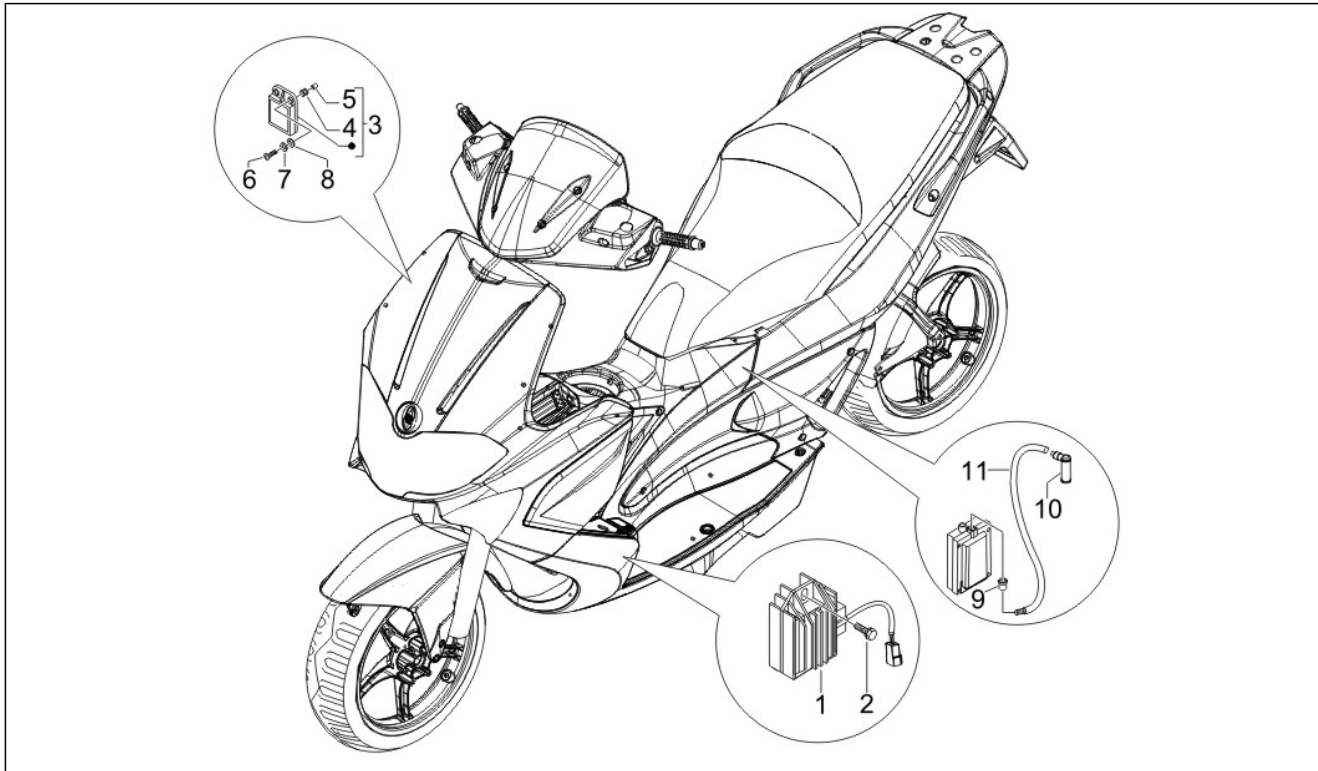

Group	Electrical system
Code	06.06
Description	Voltage Regulators - Electronic Control Units (ecu) - H.T. Coil
Service	1

Pos.	Code	Description	Qty	Variants
1	58096R	Voltage regulator	1	
2	018639	Hex screw M6x20	2	
3	58095R	Electronic ignition unit	1	
4	217163	Pad	2	
5	217164	Spacer	2	
6	015856	screw M5x21	2	
7	016405	Spring washer 8,5x5,1x1,5	2	
8	016686	Flat washer 5,2x18x1,5	2	
9	231571	Insulating cap	1	
10	825187	Screened cap	1	
11	080341	H.V. cable	1