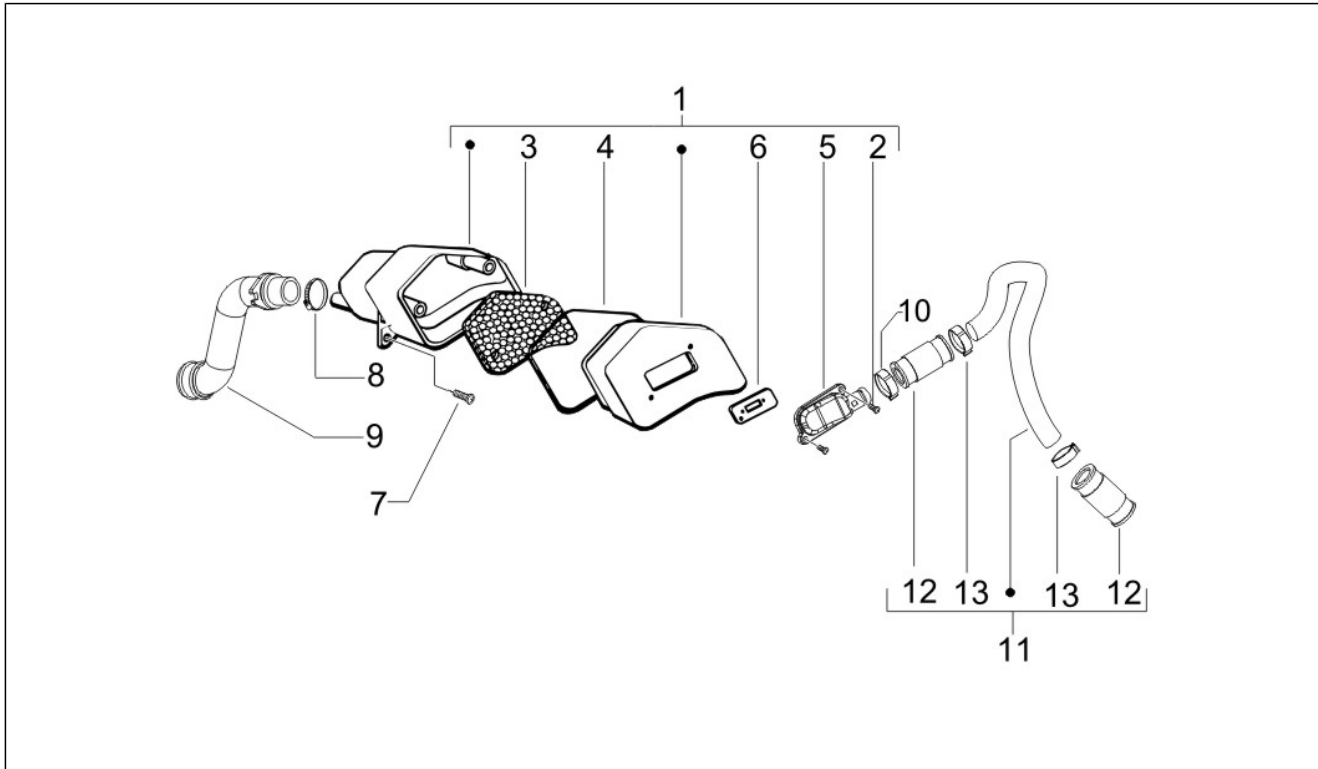

Group	Engine
Code	01.46
Description	Secondary air box
Service	1

Pos.	Code	Description	Qty	Variants
1	8318594	Complete s.a.s. box kit	1	
2	478533	Self-tap screw	2	
3	486942	Filter sas	1	
4	486943	Gasket	1	
5	827209	Cover sas	1	
6	82758R	Diaphragm	1	
7	015597	TBIC screw	2	
8	CM001905	Hose clamp	1	
9	827208	Intake pipe sas	1	
10	827444	Hose clamp	2	
11	833636	Air hose	1	
12	827443	Hose	2	
13	827444	Hose clamp	2