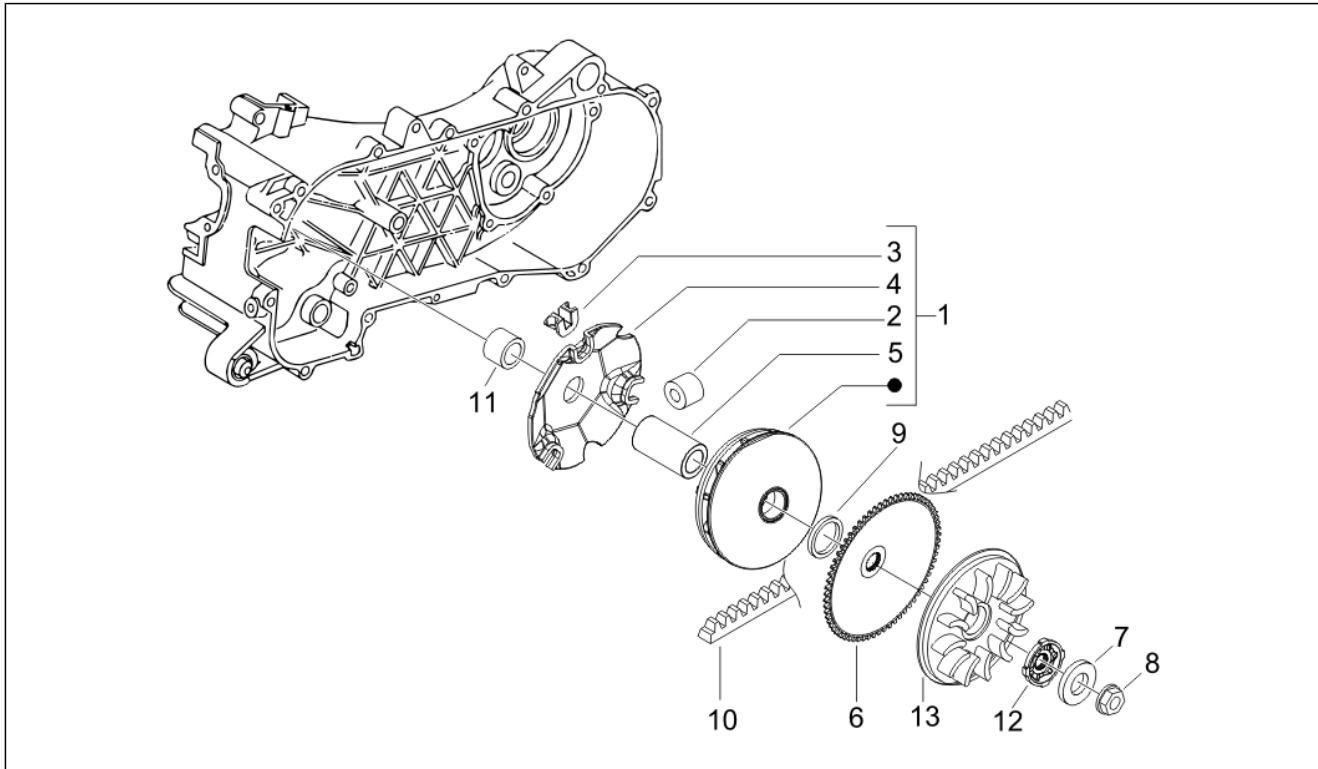

Group	Engine
Code	01.13
Description	Driving pulley
Service	1

Pos.	Code	Description	Qty	Variants
1	CM110301	Half-pulley assy., driving	1	
2	CM1102025	Roller	1	
3	289931	Sliding block	3	
4	480227	Roller contrast	1	
5	480230	Spacer	1	
6	479561	Fixed driving half pulley	1	
7	265300	Washer	1	
8	289519	Flanged nut M10x1,25	2	
9	CM100615	Spacer	1	
10	436864	V-belt	1	
11	479495	Spacer	1	
12	877075	Teethed bush	1	
13	845611	Fan	1