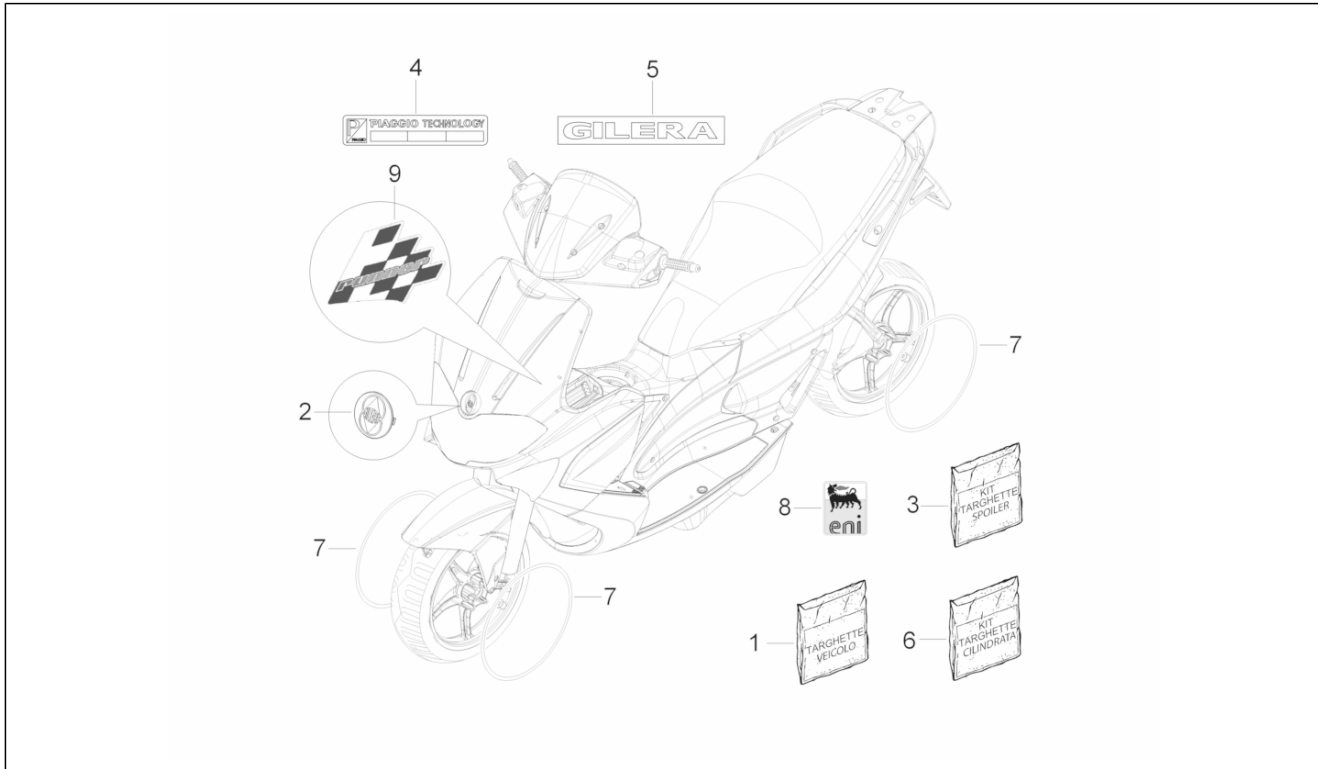

GILERA

Runner 50
NSRE000U07 - Runner 50 SP 2010-2012

Chassis prefix: ZAPC46100, ZAPC46300,
ZAPC4610001
Engine prefix: C451M, C463M, C451MY

Group	Frame - Plastic parts - Coachwork
Code	02.38
Description	Plates - Emblems
Service	1

Pos.	Code	Description	Qty	Variants
1	67229400A1	""""RUNNER"""" vehicle label kit" 50cc	1	Vehicle colour:White[544]
1	67229400A2	""""RUNNER"""" vehicle label kit" 50cc	1	Vehicle colour:DRAGON RED[894]
1	67229400A3	""""RUNNER"""" vehicle label kit" 50cc	1	Vehicle colour:Shiny Black[94]
1	673526	""""RUNNER"""" special series 2011 spoiler and vehicle label kit"	1	Vehicle colour:Matt Black[80/B]
1	67510200A1	RUNNER S.SPEC.2012 LABEL KIT	1	Vehicle colour:Matt Black[80/B]
1	67510200A2	RUNNER S.SPEC.2012 LABEL KIT	1	Vehicle colour:Orange[954/A] Vehicle colour:Silver[760/B]
2	656513	Front cover "Gilera"	1	
3	67229600A1	""""RUNNER"""" spoiler label kit"	1	Vehicle colour:White[544]
3	67229600A2	""""RUNNER"""" spoiler label kit"	1	Vehicle colour:DRAGON RED[894]
3	67229600A3	""""RUNNER"""" spoiler label kit"	1	Vehicle colour:Shiny Black[94]
4	672200	Name plate "Piaggio Technology"	1	
5	655545	"Gilera" name plate	2	
6	67229700A1	Trimmings kit "50 SP"	1	Vehicle colour:White[544]
6	67229700A2	Trimmings kit "50 SP"	1	Vehicle colour:DRAGON RED[894]
6	67229700A3	Trimmings kit "50 SP"	1	Vehicle colour:Shiny Black[94]
6	673528	Trimmings kit "50 SP"	1	Vehicle colour:Matt Black[80/B]
6	67510300A1	Trimmings kit "50 SP"	1	Vehicle colour:Matt Black[80/B]
6	67510300A2	Trimmings kit "50 SP"	1	Vehicle colour:Orange[954/A] Vehicle colour:Silver[760/B]
7	64773600H4	Decorative strip	4	Vehicle colour:Orange[954/A] Vehicle colour:Silver[760/B]
7	64773600L1	Decorative strip	4	Vehicle colour:Matt Black[80/B] Vehicle colour:Matt Black[80/B]
7	64773600RL	Decorative strip	4	Vehicle colour:Shiny Black[94] Vehicle colour:White[544] Vehicle colour:DRAGON RED[894]
8	895839	""""Eni"""" label"	2	
9	673530	Adhesive dataplate "Runner"	1	Vehicle colour:Matt Black[80/B]