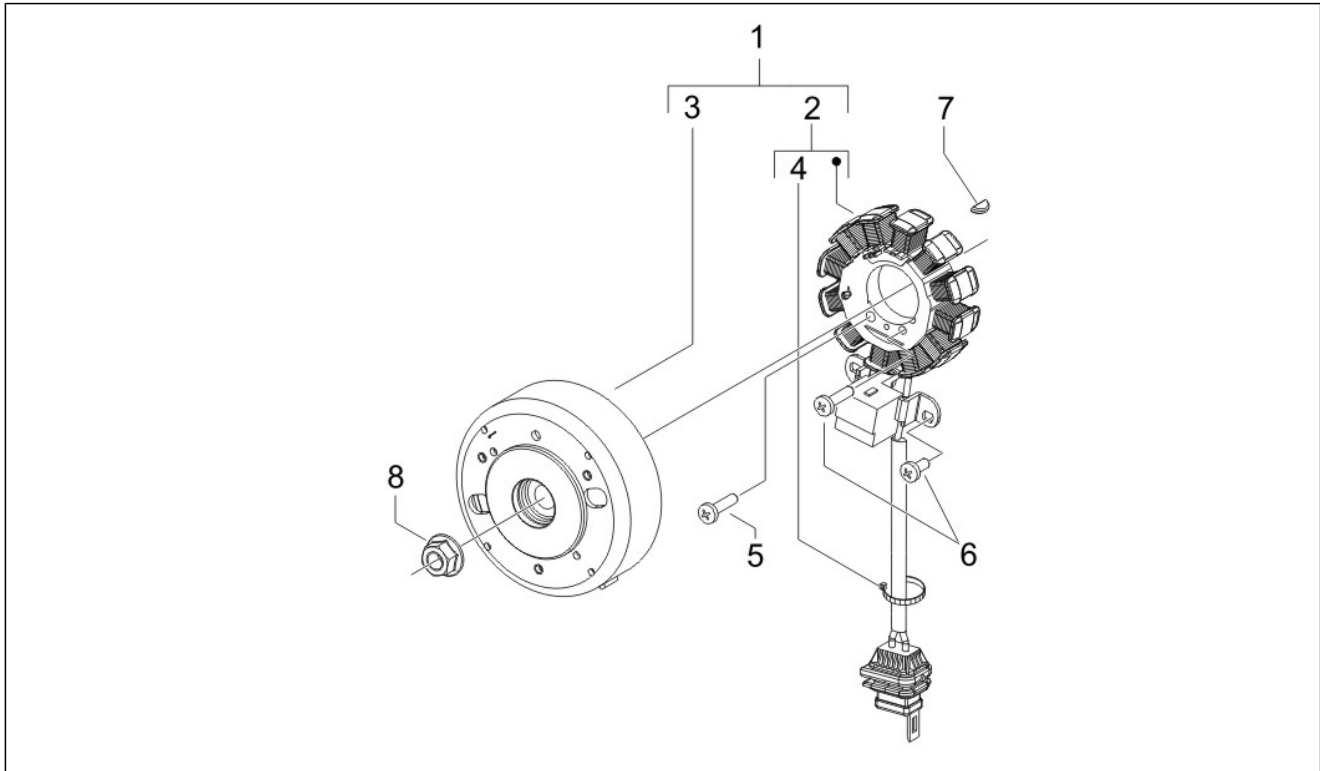

Group	Engine
Code	01.21
Description	Flywheel magneto
Service	1

Pos.	Code	Description	Qty	Variants
1	58136R	Complete magneto flywheel	1	
2	639865	Complete stator (Kokusan)	1	
3	293492	(Mitsuba) complete rotor	1	
3	584526	Complete rotor (Kokusan)	1	
4	257134	Lock-strap L=277	1	
5	015856	screw M5x21	3	
6	873979	Screw M5x14	2	
7	000267	Transmission key	1	
8	289005	Flanged nut	1