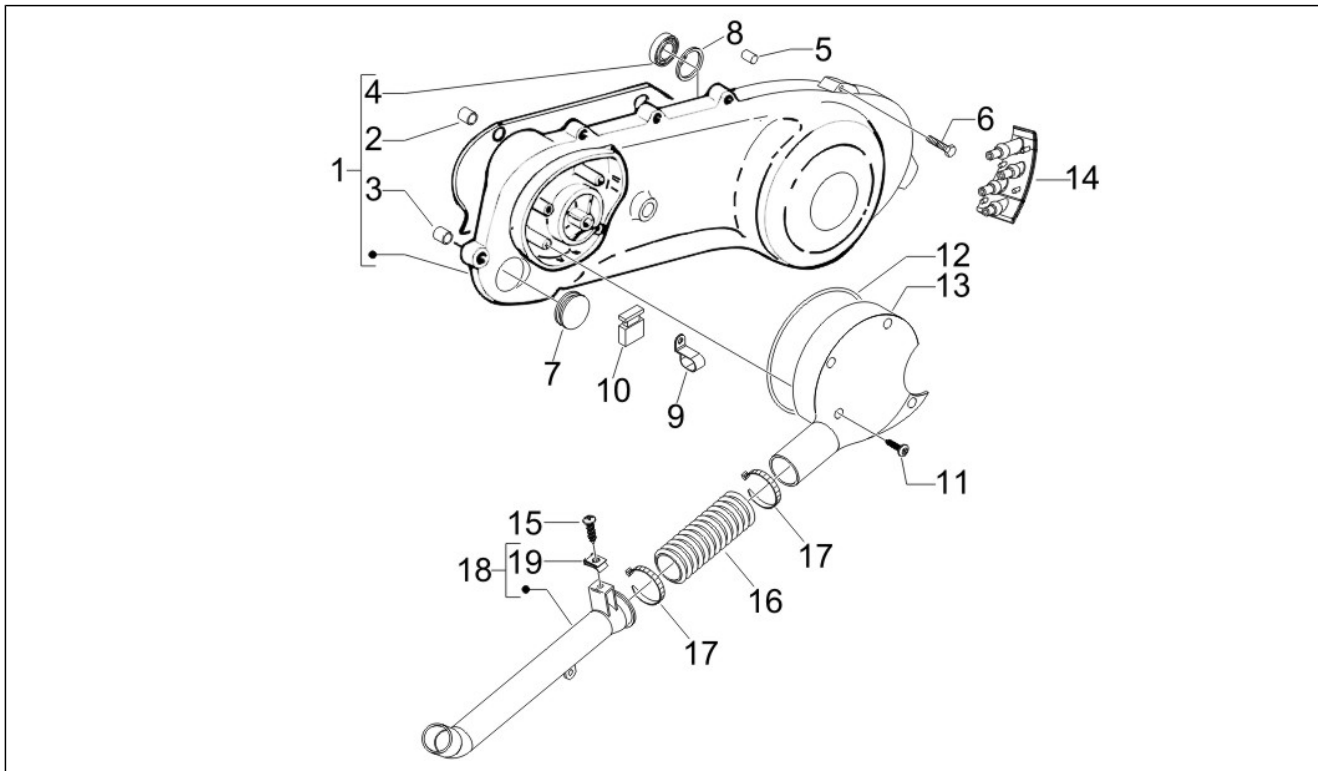

Group	Engine
Code	01.15
Description	Crankcase cover - Crankcase cooling
Service	1

Pos.	Code	Description	Qty	Variants
1	8284535	Transmission cover	1	
2	286209	Bush	1	
3	431860	Bush $\varnothing 8 \times \varnothing 12 \times 8$	1	
4	82521R	Bearing	1	
5	239388	Pin 6,5x9,5x15	2	
6	414838	screw M6x35	9	
7	483859	Cover	1	
8	006416	Circlip	1	
9	288673	Elastic spring	1	
10	463872	Stand end stop	1	
11	435295	screw	4	
12	482432	Antidust gasket	1	
13	482404	Variator cover	1	
14	833700	Cover	1	
15	259349	Screw M4,2x13	1	
16	297049	Bellows	1	
17	709519	Hose clamp	2	
18	949547	***RUNNER TRANS. COOLING DUCT	1	
19	CM017411	Scheibe	1