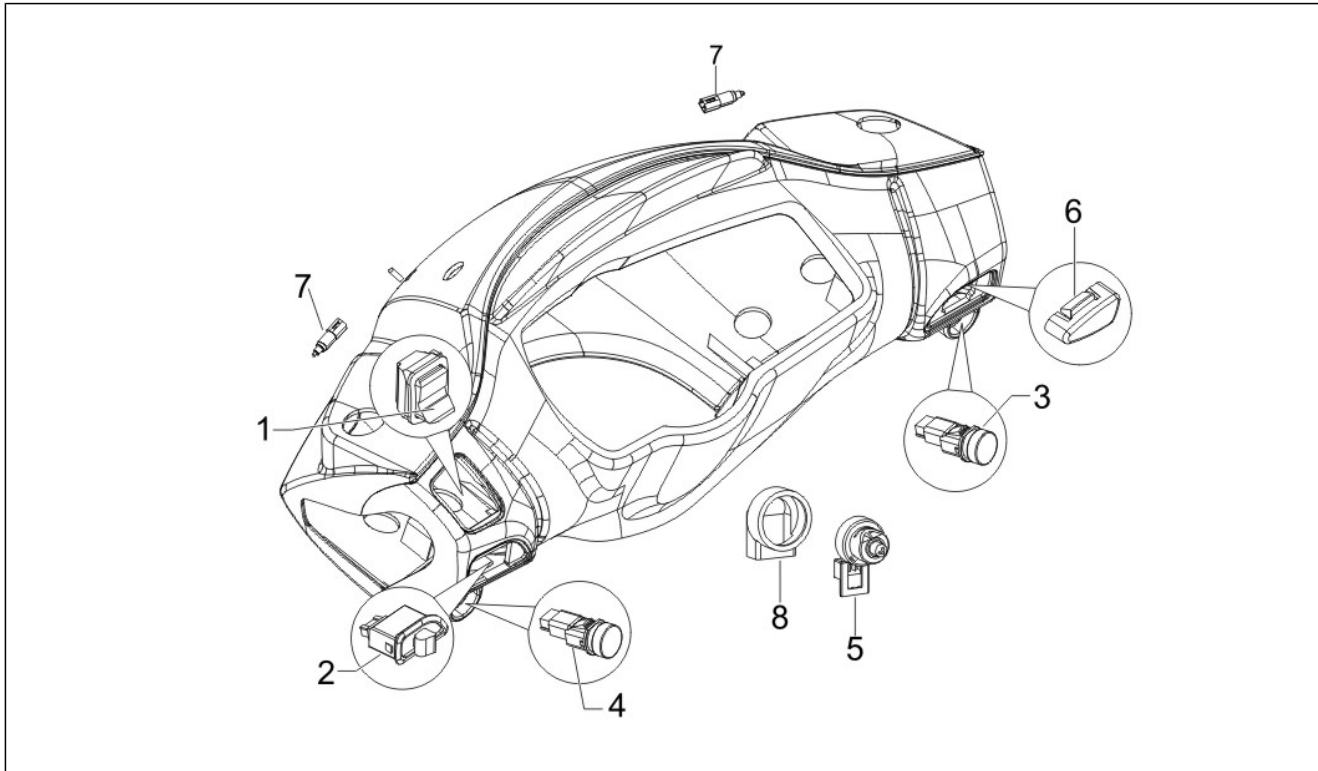

Group	Electrical system
Code	06.01
Description	Selectors - Switches - Buttons
Service	1

Pos.	Code	Description	Qty	Variants
1	294434	Headlight selector	1	
2	584996	Turn indicator switch	1	
3	58057R	Start pushbutton	1	
4	58058R	Horn button	1	
5	580621	Key switch	1	
6	584426	Light switch seat cover	1	
7	583575	stop Button	2	
8	582041	Commutator cap	1