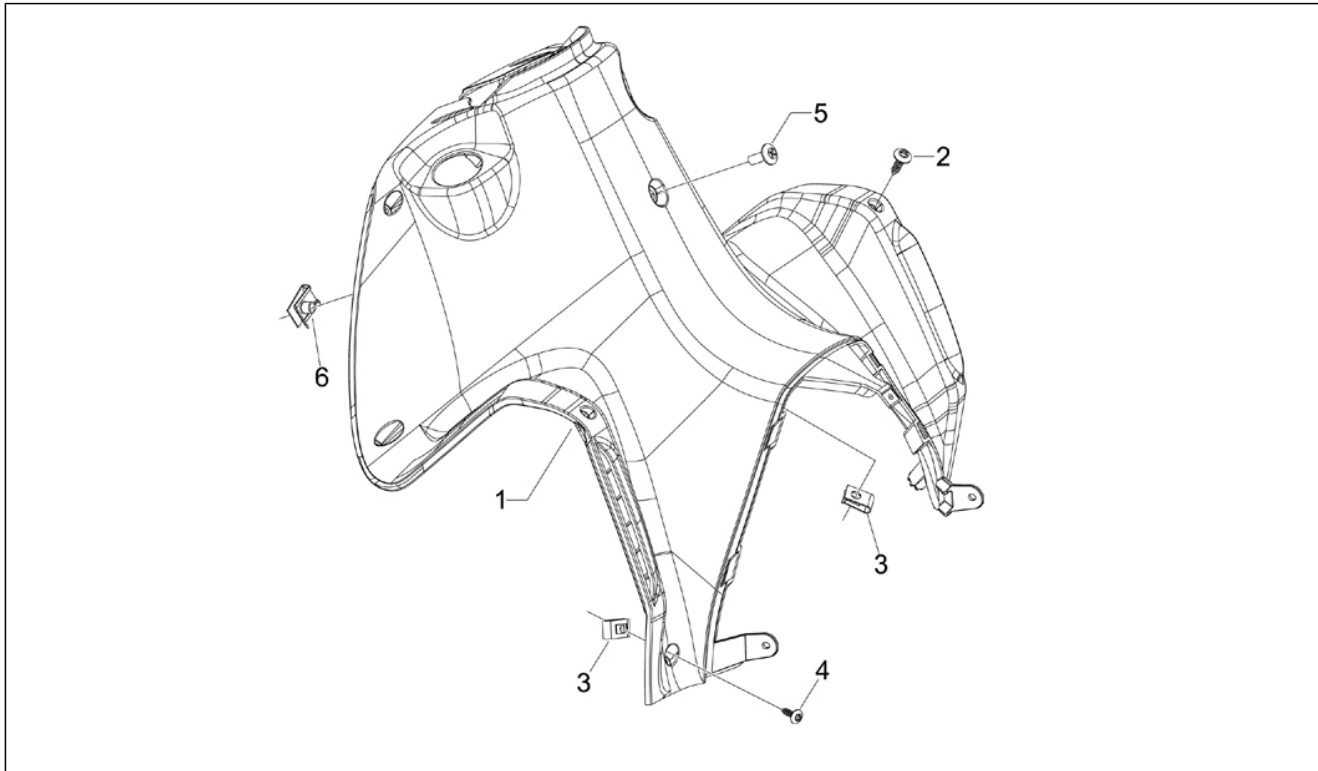

Group	Frame - Plastic parts - Coachwork
Code	02.30
Description	Front glove-box - Knee-guard panel
Service	1

Pos.	Code	Description	Qty	Variants
1	949404000C	Counter shield	1	Vehicle colour:Shiny Black[94] Vehicle colour:White[544] Vehicle colour:Matt Black[80/B] Vehicle colour:DRAGON RED[894] Vehicle colour:Matt Black[80/B]
2	259372	Self tapping screw M4,2x25	2	
3	CM017410	Spring plate	10	
4	258249	screw 4,2x19	8	
5	575249	Screw with shank M6	1	
6	254485	Spring plate M6	1