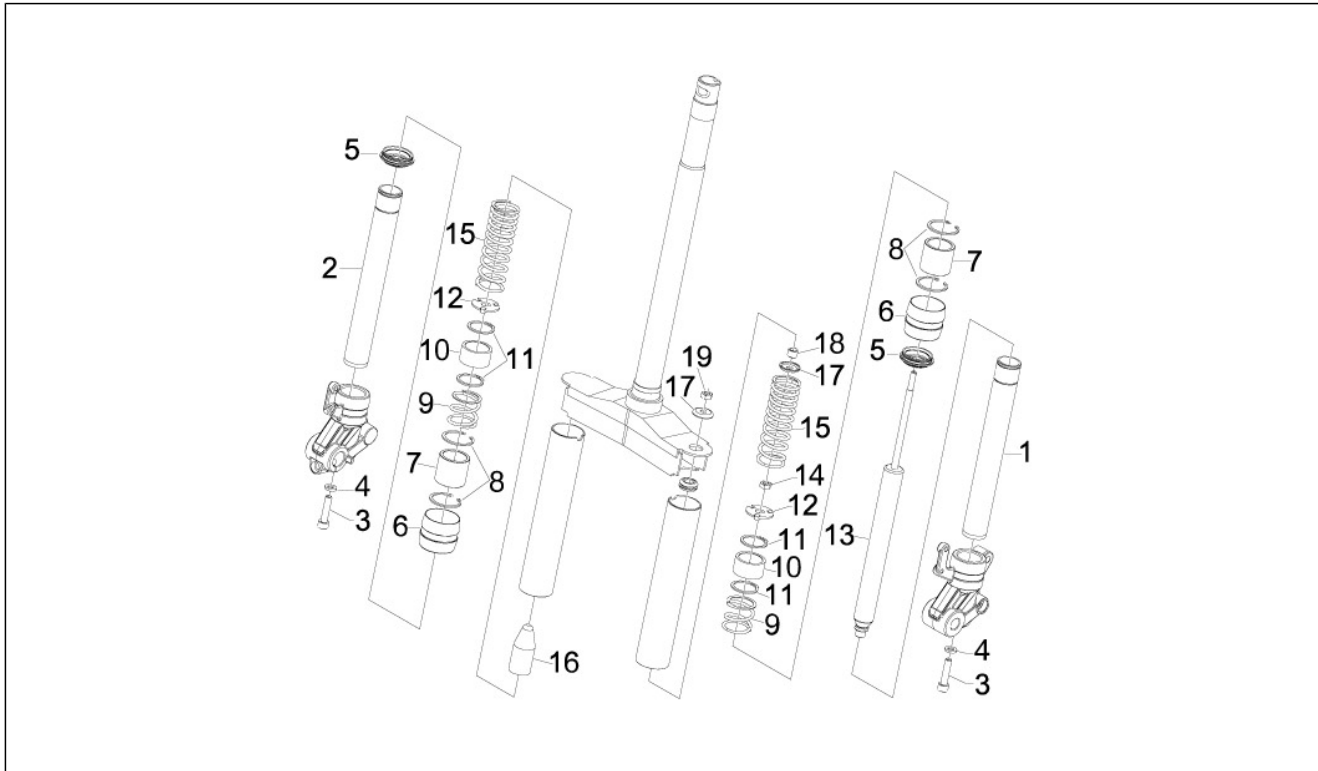

Group	Suspensions - Wheels
Code	04.05
Description	Fork's components (Wuxi Top)
Service	1

Pos.	Code	Description	Qty	Variants
1	599962	LH hub Wuxi top	1	
2	599963	RH hub Wuxi top	1	
3	650729	Hex socket screw M8x20 Wuxi top	2	
4	648523	Washer Wuxi top	2	
5	599969	Gasket ring Wuxi top	2	
6	648527	Sleeve Wuxi top	2	
7	599964	Bushing Wuxi top	2	
8	599968	Circlip Wuxi top	4	
9	599966	Spring Wuxi top	2	
10	599965	Bushing Wuxi top	2	
11	599967	Circlip Wuxi top	4	
12	648533	Sleeve plug Wuxi top	2	
13	599972	Damper cartridge (Wuxi top)	1	
14	648537	Nut Wuxi top	1	
15	599970	Spring Wuxi top	2	
16	599971	Pad Wuxi top	1	
17	599973	Mounting drift Wuxi top	2	
18	599974	Spacer Wuxi top	2	
19	648540	Nut Wuxi top	1