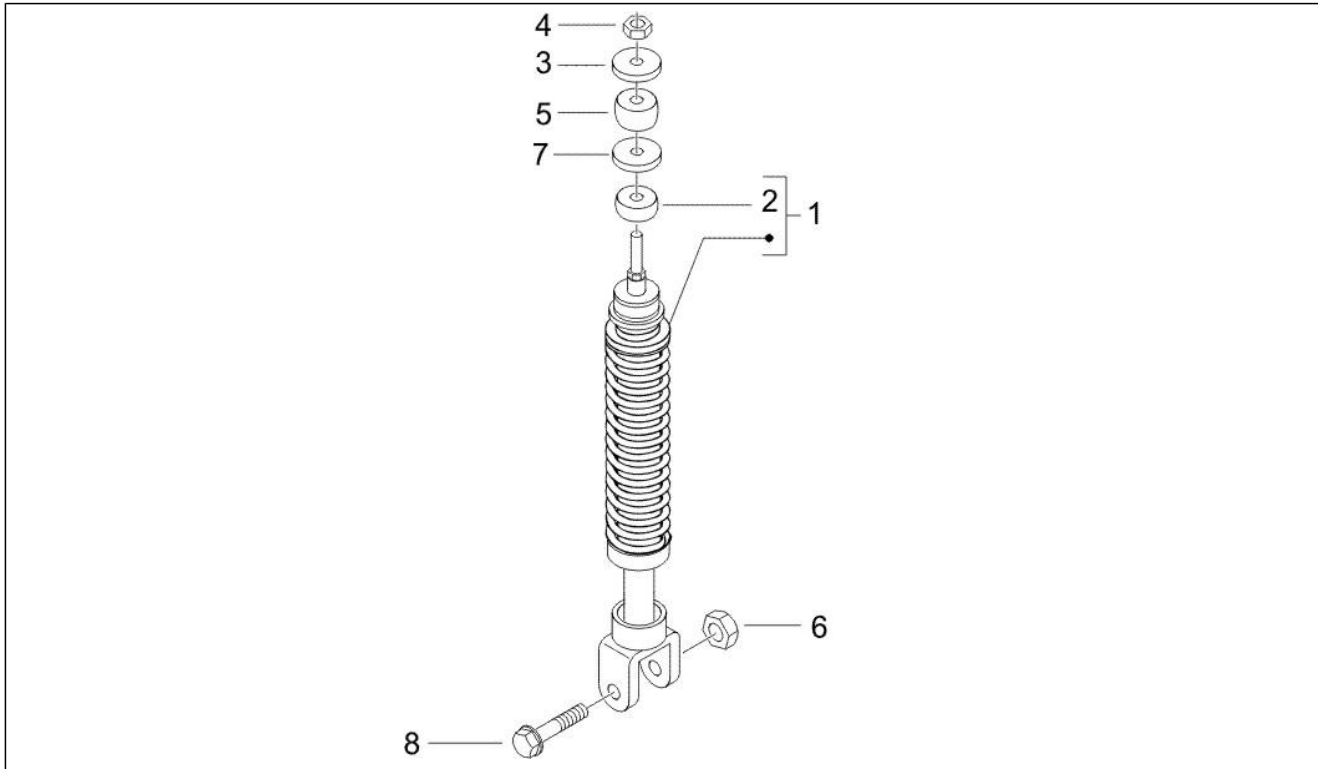

Group	Suspensions - Wheels
Code	04.10
Description	Rear suspension - Shock absorber/s
Service	1

Pos.	Code	Description	Qty	Variants
1	647688000C	Complete rear shock absorber	1	Vehicle colour:Matt Black[80/B] Vehicle colour:Matt Black[80/B] Vehicle colour:Orange[954/A] Vehicle colour:Silver[760/B]
1	64768800R7	Complete rear shock absorber	1	Vehicle colour:Shiny Black[94] Vehicle colour:DRAGON RED[894] Vehicle colour:White[544]
1	668006000C	***COMPLETE REAR SHOCK ABSORBER	1	Vehicle colour:Orange[954/A] Vehicle colour:Silver[760/B] Vehicle colour:Matt Black[80/B] Vehicle colour:Matt Black[80/B]
2	274084	Pad	1	
3	016408	Spring washer 13,75x8,15x4,5	1	
4	021108	Nut M8	1	
5	178150	Upper buffer	1	
6	002440	Self locking nut M10	1	
7	267038	Flat washer	1	
8	268158	Screw w/ flange M10	1