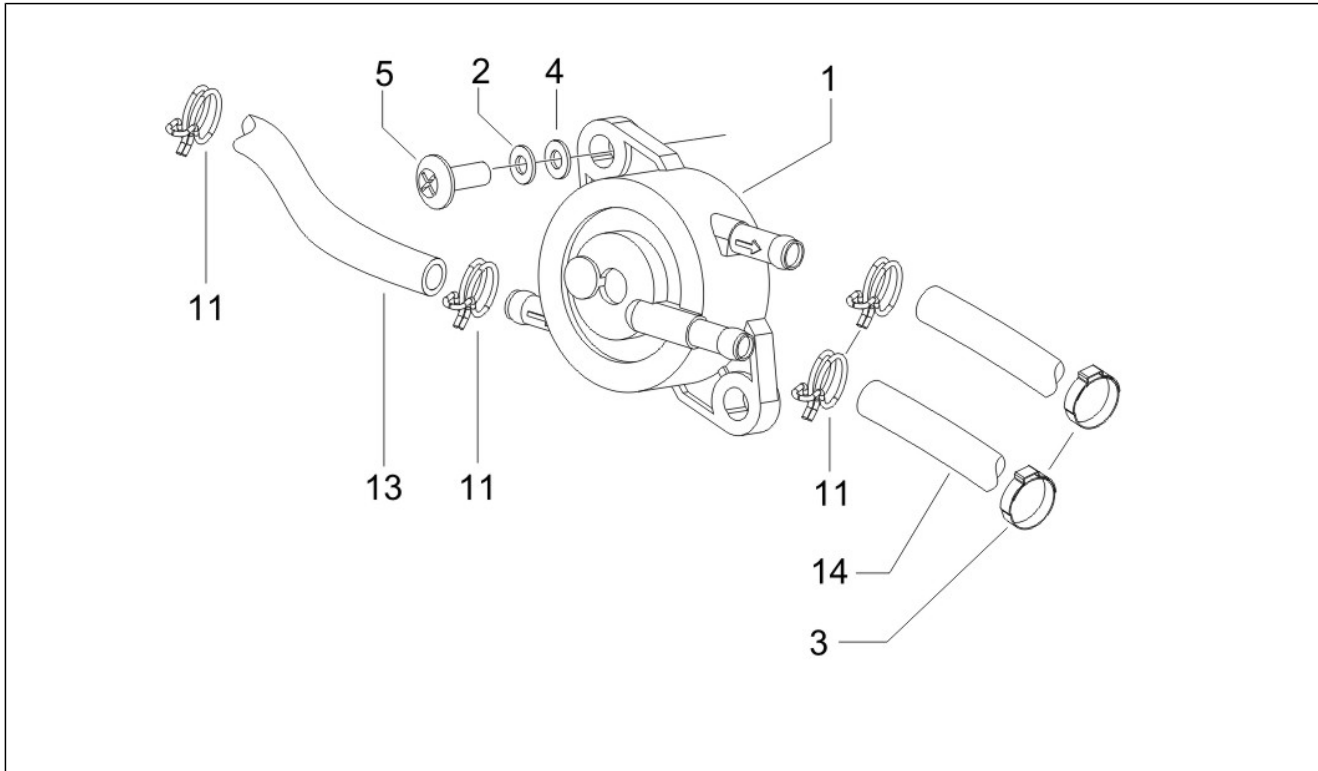

Group	Frame - Plastic parts - Coachwork
Code	02.53
Description	Supply system
Service	1

Pos.	Code	Description	Qty	Variants
1	CM120901	Fuel pump	1	
2	016405	Spring washer 8,5x5,1x1,5	2	
3	CM001901	Hose clamp	2	
4	060201	Flat washer 5,3x14x1	2	
5	259151	screw M5x16	2	
11	CM002905	Hose clamp	4	
13	CM004120	Fuel tube	1	
14	CM001432	Tank breather pipe Ø5x10 L.1060	1