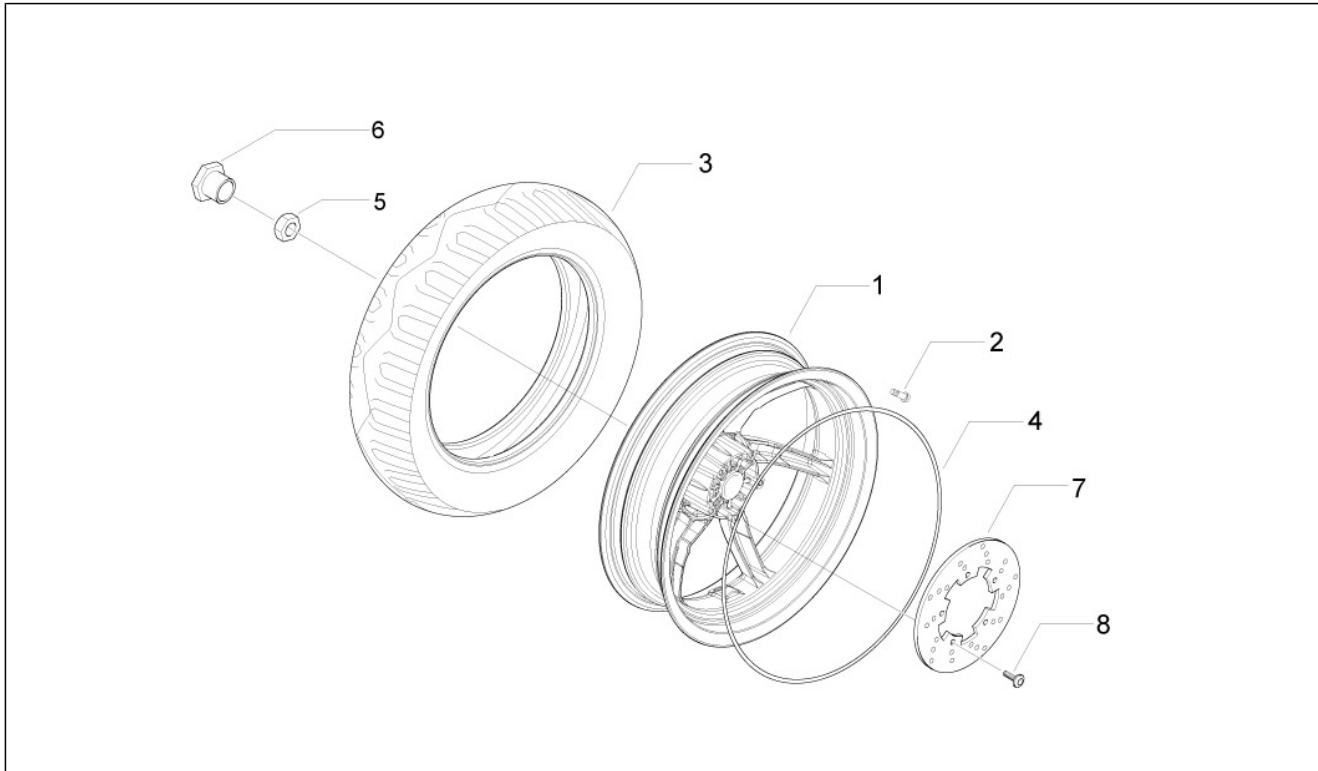

Group	Suspensions - Wheels
Code	04.12
Description	Rear wheel
Service	1

Pos.	Code	Description	Qty	Variants
1	650768000G	Rear wheel	1	Vehicle colour:Shiny Black[94] Vehicle colour:DRAGON RED[894] Vehicle colour:White[544]
1	666179000G	Rear wheel	1	Vehicle colour:Shiny Black[94] Vehicle colour:White[544] Vehicle colour:Matt Black[80/B] Vehicle colour:DRAGON RED[894] Vehicle colour:Matt Black[80/B]
2	270991	Tubeless tyre valve	1	
3	949621	Tyre 140/60-13" Sava	1	
3	959560	Rear tyre 140/60-13" Pirelli	1	
4	64773600L1	Decorative strip	2	Vehicle colour:Matt Black[80/B] Vehicle colour:Matt Black[80/B]
4	64773600RL	Decorative strip	1	Vehicle colour:Shiny Black[94] Vehicle colour:DRAGON RED[894] Vehicle colour:White[544]
5	AP8221329	DAX flange nut M16x1,25	1	
6	562129	Cover	1	
7	56396R	Brake disc	1	
8	274369	Hex socket screw M6x12	5