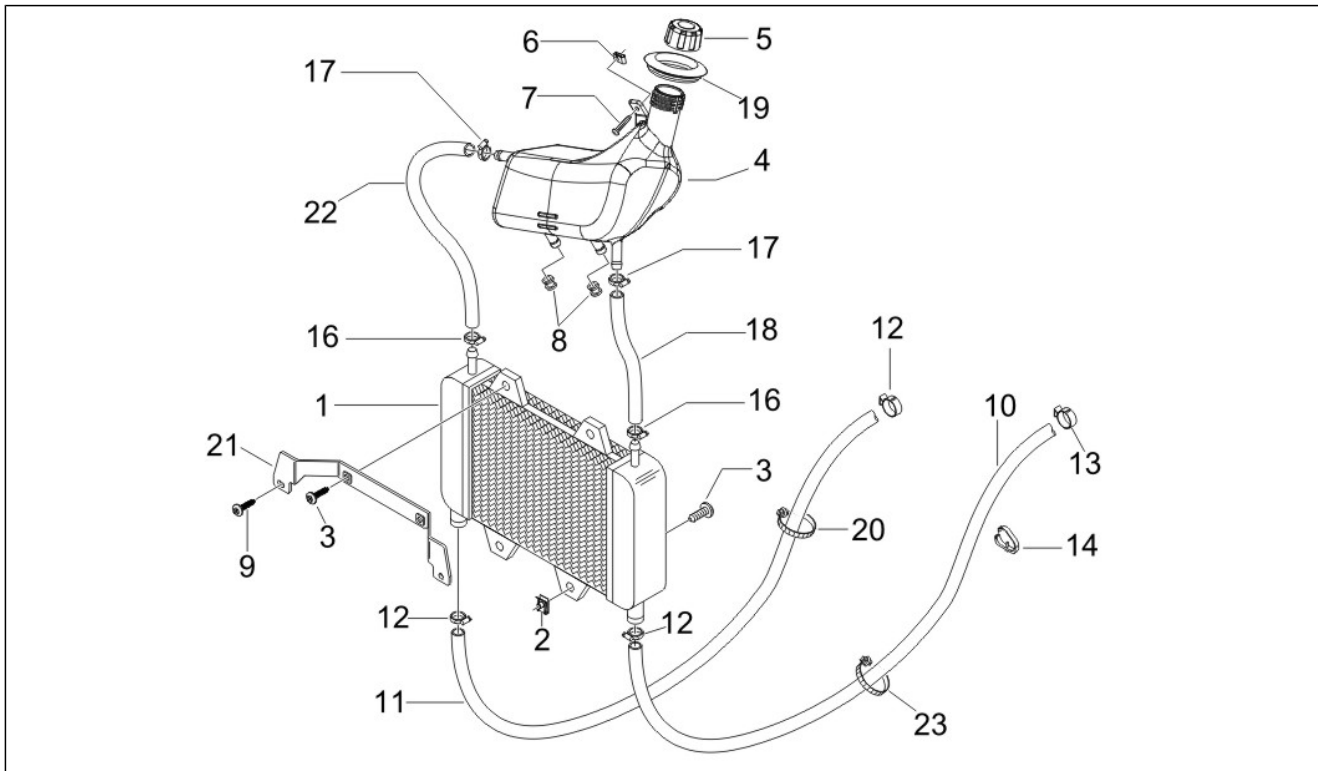

Group	Frame - Plastic parts - Coachwork
Code	02.55
Description	Cooling system
Service	1

Pos.	Code	Description	Qty	Variants
1	299389	Water cooler	1	
2	254485	Spring plate M6	2	
3	272836	Screw M6x16	4	
4	656538	Coolant tank	1	
5	623673	Expansion tank plug	1	
6	CM017410	Spring plate	1	
7	258249	screw 4,2x19	1	
8	351782	Upper rubber	2	
9	272836	Screw M6x16	2	
10	949461	Radiator big end connection pipe	1	
11	624252	Radiator pump connection pipe	1	
12	CM001905	Hose clamp	3	
13	CM001909	Hose clamp	1	
14	CM006902	Non return spring	1	
16	CM001902	Hose clamp	2	
17	CM001904	Hose clamp	2	
18	CM007013	Cooler-tank return pipe	1	
19	620737	Fuel tank gasket	1	
20	145298	Lock-strap L=180mm	1	
21	949370	Radiator support bracket	1	
22	CM007013	Cooler-tank return pipe	1	
23	257134	Lock-strap L=277	1