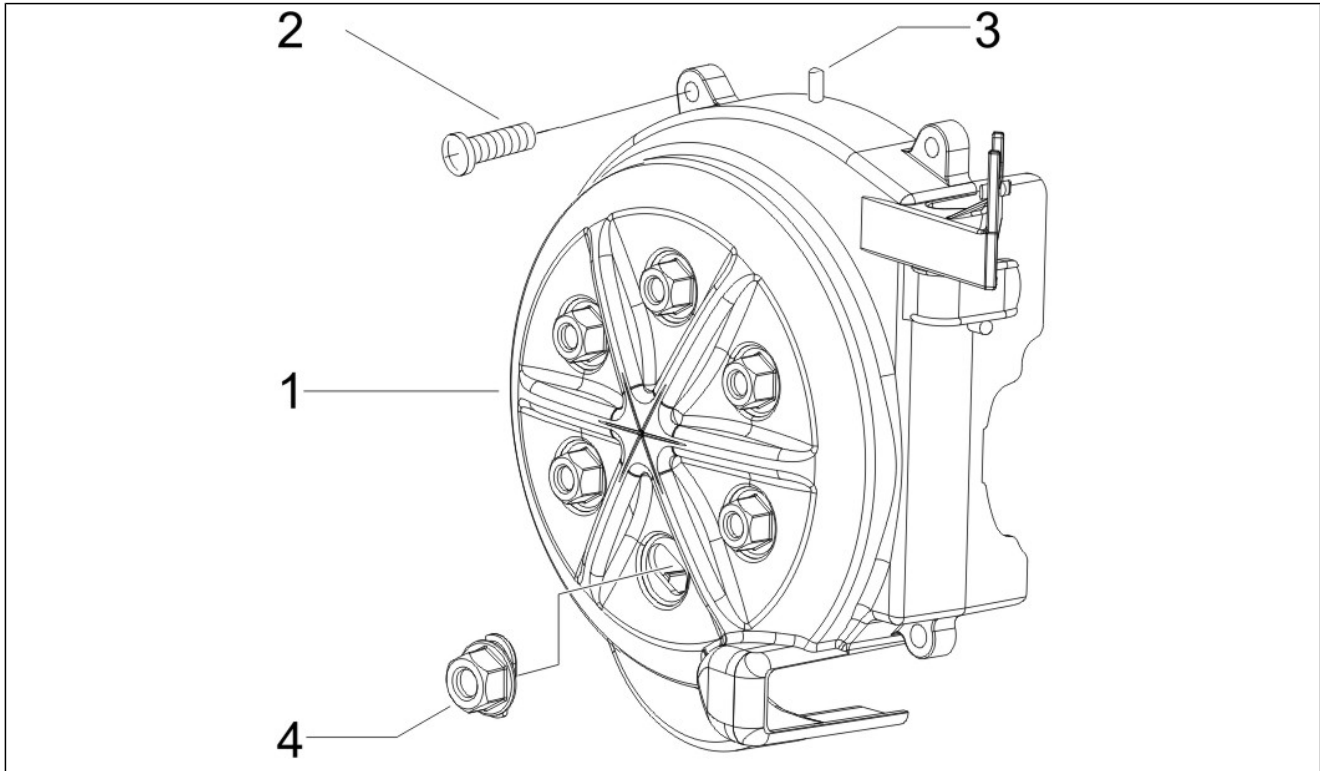

Group	Engine
Code	01.23
Description	Flywheel magneto cover - Oil filter
Service	1

Pos.	Code	Description	Qty	Variants
1	827517	Flywheel cover	1	
2	015856	screw M5x21	2	
3	827685	Fairlead	1	
4	827712	Cover	1