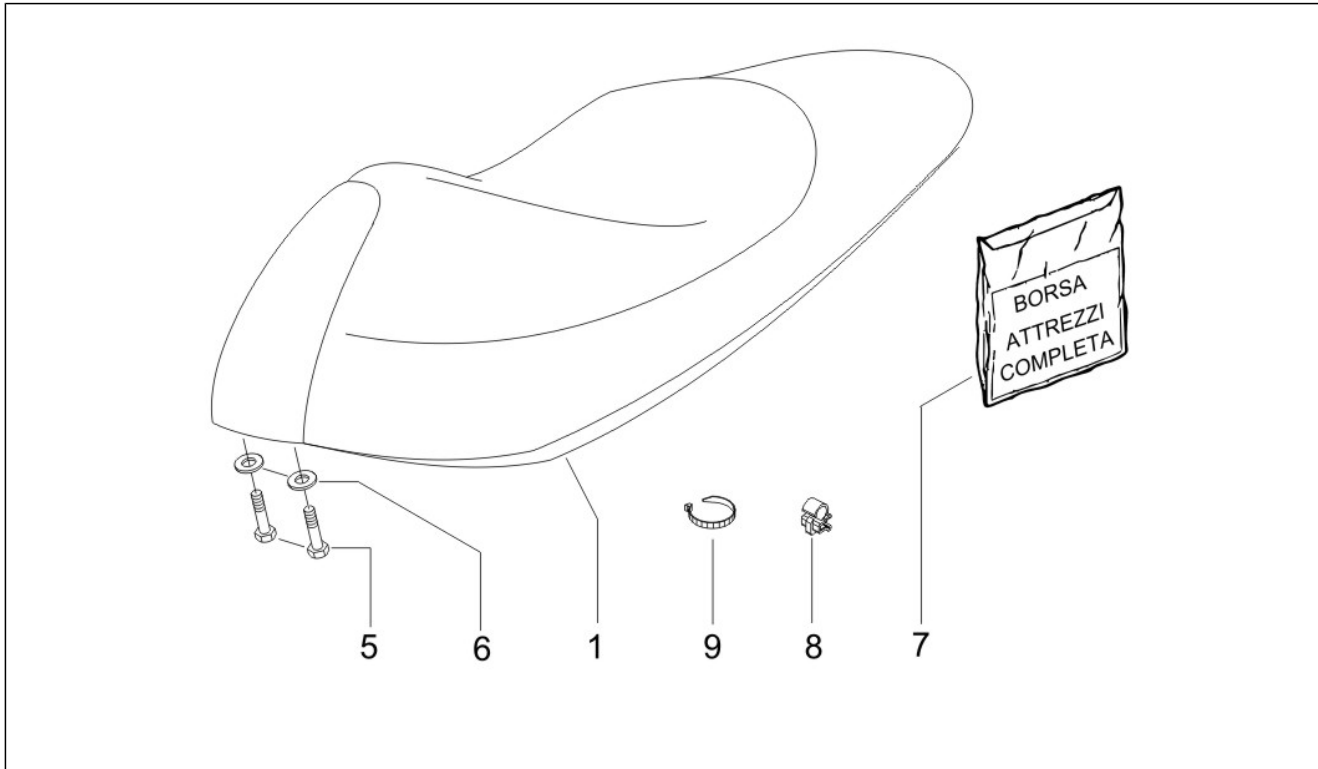

Group	Frame - Plastic parts - Coachwork
Code	02.39
Description	Saddle/seats - Tool roll
Service	1

Pos.	Code	Description	Qty	Variants
1	672301	Saddle assembly	1	
1	673525	Saddle assembly	1	
1	67510500C1	Saddle assembly	1	Vehicle colour:Matt Black[80/B]
1	67510500C2	Saddle assembly	1	Vehicle colour:Orange[954/A] Vehicle colour:Silver[760/B]
5	414838	screw M6x35	2	
6	013880	Flat washer 16x6,5x1,5	2	
7	635091	Tool roll	1	
8	CM013203	Sheet edge spring	1	
9	145298	Lock-strap L=180mm	1