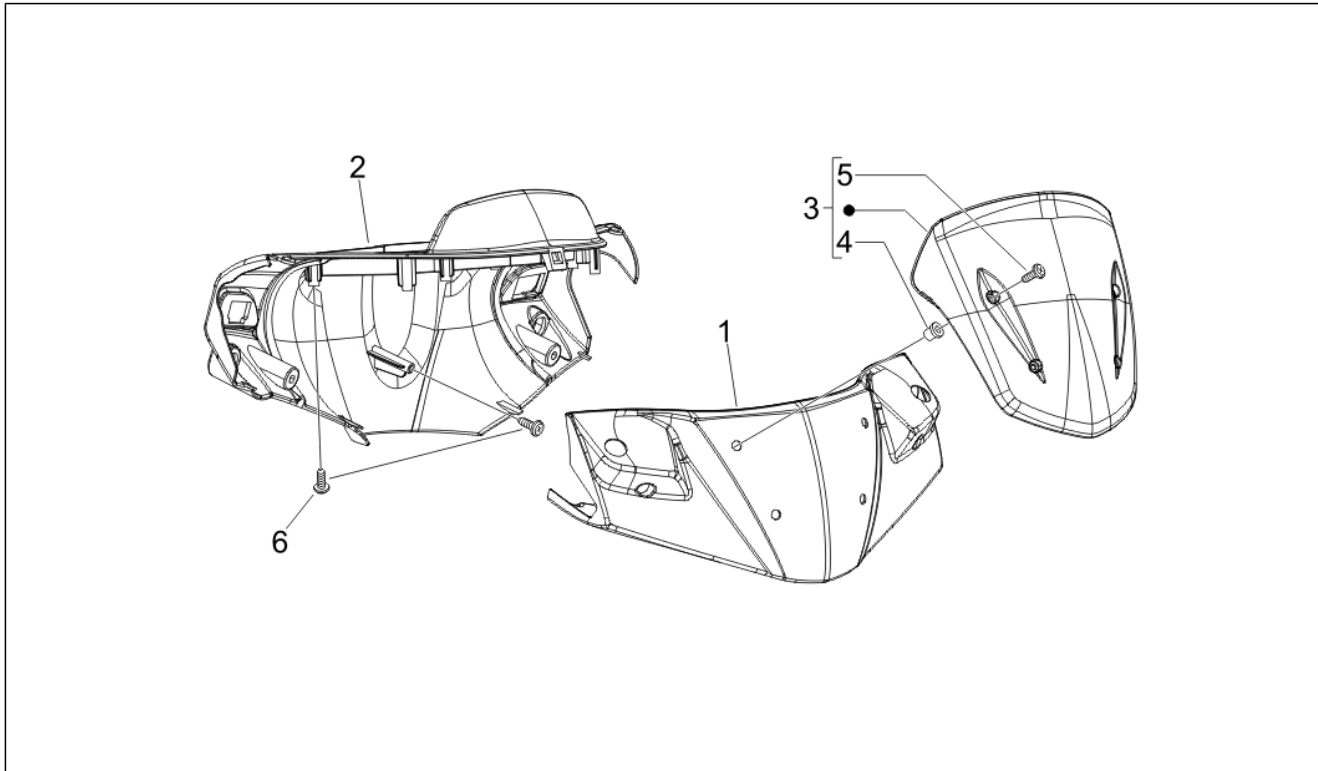

Group	Handlebars/Steering
Code	03.01
Description	Handlebars coverages
Service	1

Pos.	Code	Description	Qty	Variants
1	655189	Front handlebar cover	1	
1	6551890090	Front handlebar cover	1	Vehicle colour:Shiny Black[94] Vehicle colour:White[544] Vehicle colour:DRAGON RED[894]
1	65518900NI	Front handlebar cover	1	Vehicle colour:Matt Black[80/B] Vehicle colour:Matt Black[80/B]
2	674538000C	Handlebar rear cover	1	Vehicle colour:Matt Black[80/B]
2	959347000C	Handlebar rear cover	1	Vehicle colour:Shiny Black[94] Vehicle colour:DRAGON RED[894] Vehicle colour:White[544] Vehicle colour:Matt Black[80/B]
3	652694	Fairing kit	1	
4	199190	Expansion plug	4	
5	258249	screw 4,2x19	4	
6	270793	TBCIC Screw 3,8x16	5