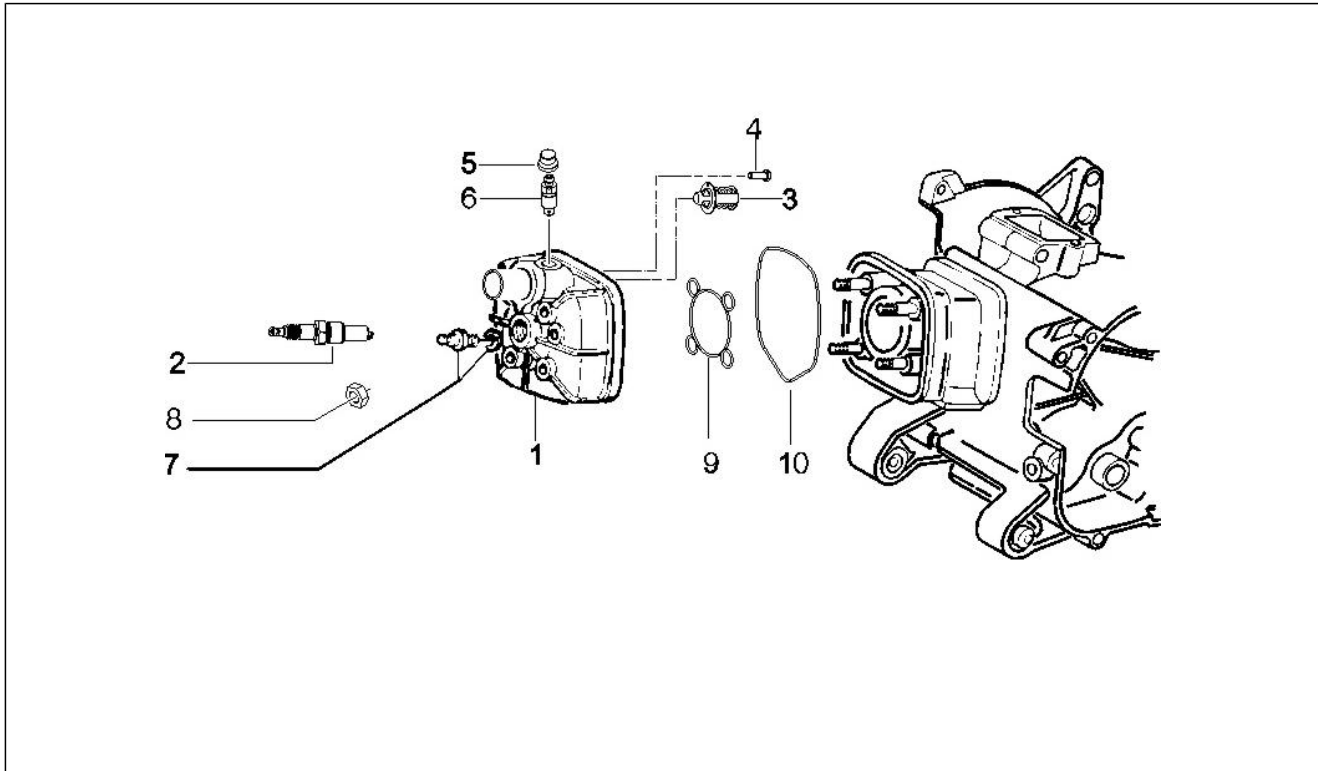

Group	Engine
Code	01.12
Description	Cylinder head cover
Service	1

Pos.	Code	Description	Qty	Variants
1	826490	Cylinder head	1	
2	829920	Spark plug	1	
3	483395	Thermostat	1	
4	256756	Self-tapping screw	2	
5	063435	Bleed valve cap	1	
6	430045	Bleed screw	1	
7	82622R	Thermistor	1	
8	288245	Self locking nut M6	4	
9	288289	Inner gasket head	1	
10	482988	Outer gasket head	1