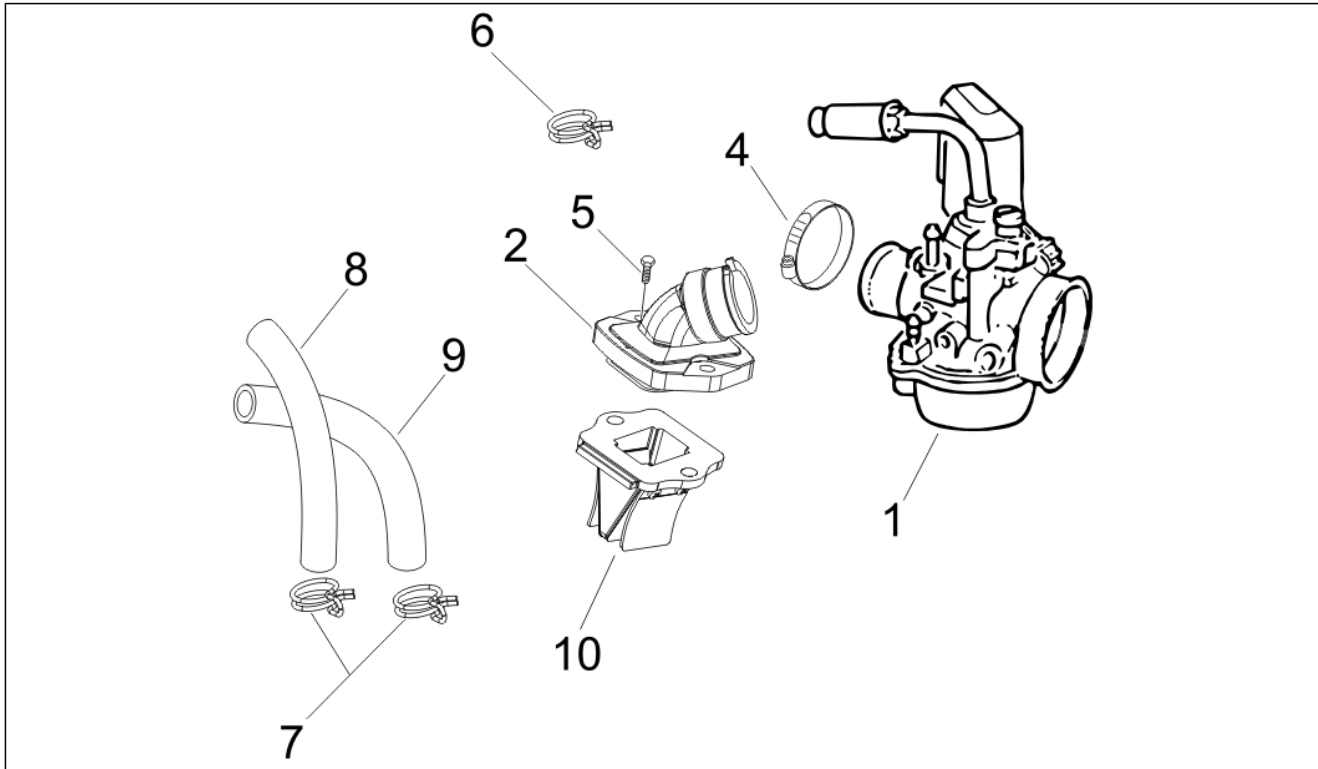

Group	Engine
Code	01.39
Description	Carburettor, assembly - Union pipe
Service	1

Pos.	Code	Description	Qty	Variants
1	847934	***CARBURETTOR	1	
2	830939	Intake manifold	1	
4	842202	Hose clamp	1	
5	830487	screw M6x25	2	
6	CM002905	Hose clamp	2	
7	CM002901	Hose clamp	4	
8	484260	Head-carb.by-pass pipe	1	
9	488139	Carb-pump by-pass pipe	1	
10	82775R	Reed valve assy	1