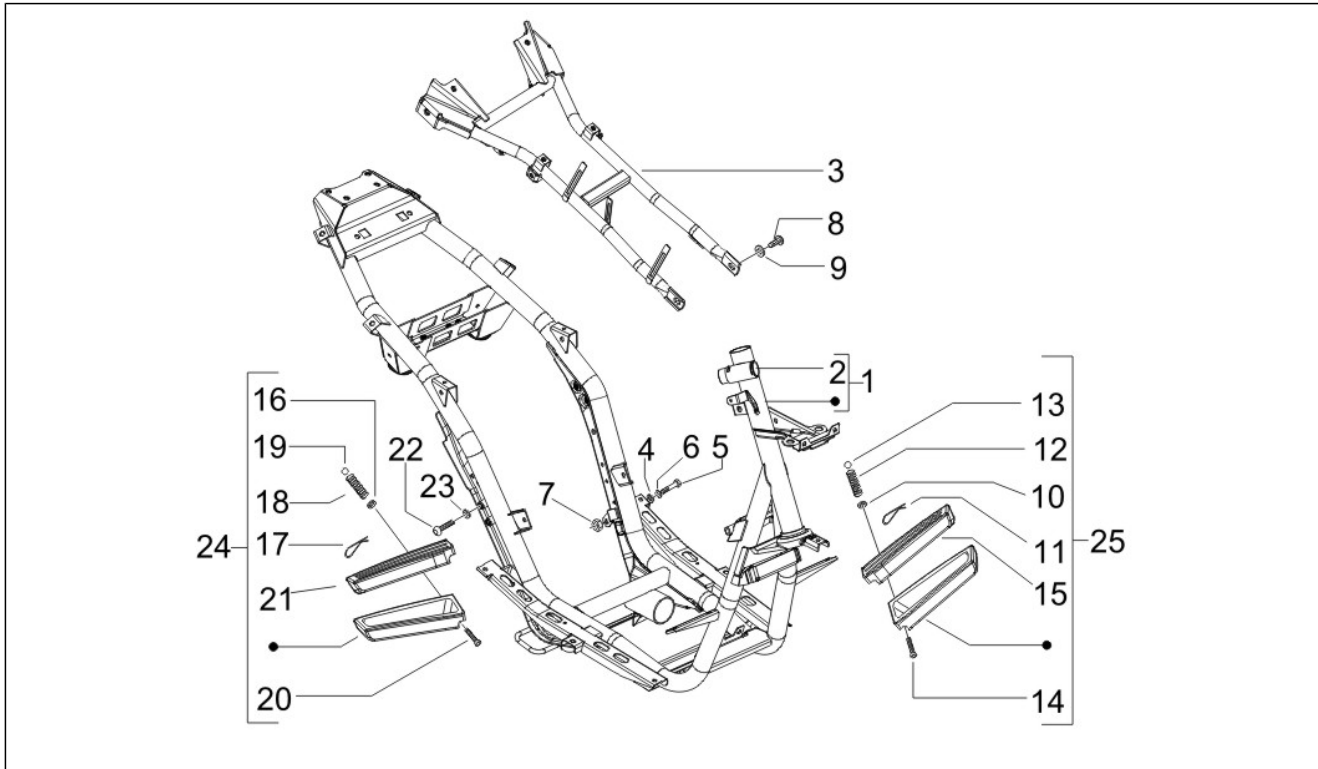

Group	Frame - Plastic parts - Coachwork
Code	02.01
Description	Frame/bodywork
Service	1

Pos.	Code	Description	Qty	Variants
	656597000C	LH rear footrest	1	Vehicle colour:Shiny Black[94] Vehicle colour:White[544] Vehicle colour:Matt Black[80/B] Vehicle colour:Matt Black[80/B] Vehicle colour:DRAGON RED[894]
1	6242885	Frame	1	
2	298604	Lock support	1	
3	6241125	Frame	1	
4	003058	Plain washer 15x8,4x1,5	1	
5	015643	screw	1	
6	016408	Spring washer 13,75x8,15x4,5	1	
7	020108	Nut M8x6,5	1	
8	031115	Bolt	2	
9	834187	Spring washer 16x8,2x2,2	2	
10	003058	Plain washer 15x8,4x1,5	1	
11	259933	Elastic spring	1	
12	295590	Premisphere spring	1	
13	295591	Ball D6	1	
14	315092	screw	2	
15	975559	Gasket	1	
16	003058	Plain washer 15x8,4x1,5	1	
17	259933	Elastic spring	1	
18	295590	Premisphere spring	1	
19	295591	Ball D6	1	
20	315092	screw	2	
21	975558	Gasket	1	
22	582428	Hex socket screw	4	
23	834187	Spring washer 16x8,2x2,2	4	
24	656597000C	LH rear footrest	1	Vehicle colour:Shiny Black[94]