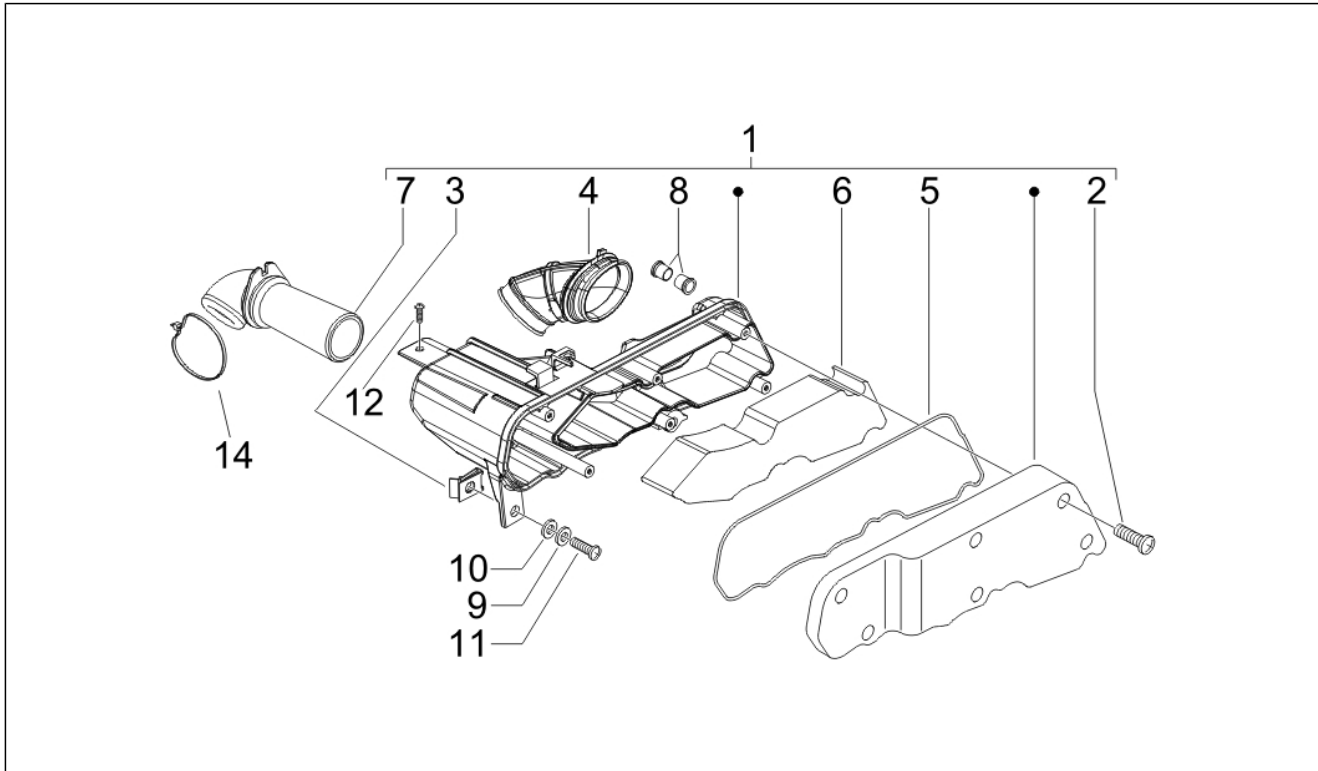

Group	Engine
Code	01.45
Description	Air filter
Service	1

Pos.	Code	Description	Qty	Variants
1	832175	Air box cpl.	1	
2	258146	Self-tap screw M3x20	6	
3	254485	Spring plate M6	1	
4	487592	Carburettor-air box hose	1	
5	487718	Gasket	1	
6	487719	Air filter	1	
7	829715	Intake hose	1	
8	830056	Knurled bushing	2	
9	003056	Flat washer 6,4x12x1	2	
10	012533	Notched washer 6,6x11x0	2	
11	015759	Screw M6x20	1	
12	672916	Special cap screw M6x55	1	
14	257134	Lock-strap L=277	1	