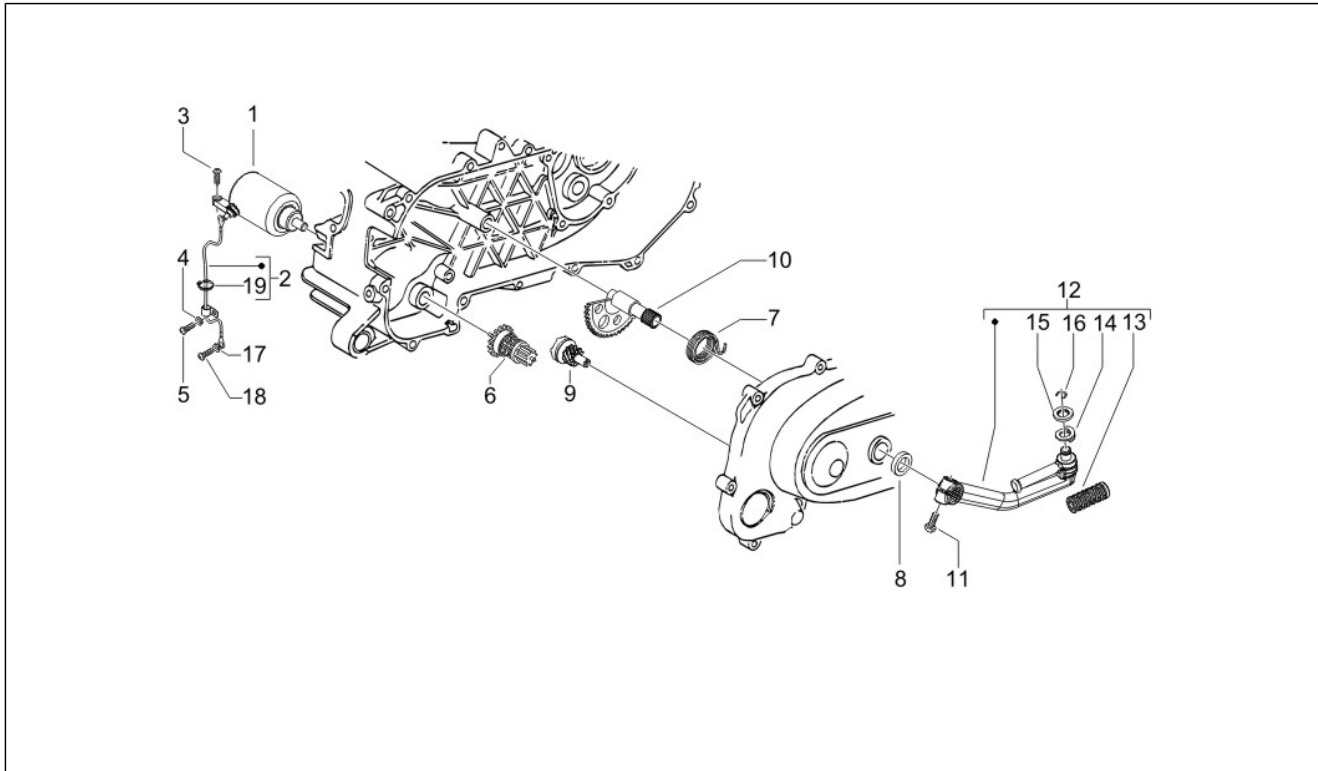

Group	Engine
Code	01.20
Description	Stater - Electric starter
Service	1

Pos.	Code	Description	Qty	Variants
1	82530R	Starter motor	1	
2	832358	Cable harness	1	
3	018639	Hex screw M6x20	2	
4	016404	Flat washer 4,2x7,6x0,9	1	
5	018644	screw	1	
6	82958R	Starter motor gear	1	
7	289495	Starter lever return spring	1	
8	433987	Washer 16,3x23,8	1	
9	483537	Pinion starter	1	
10	831458	Starting shaft	1	
11	414837	Screw w/ flange M6x25	1	
12	286214	Starter lever	1	
13	286217	Guard	1	
14	286218	Spring	1	
15	286219	Washer 10,1x2,5	1	
16	288041	Ring	1	
17	006965	Washer 5.3x10x10	1	
18	015585	Self-tapping screw M5x12	1	
19	145298	Lock-strap L=180mm	1