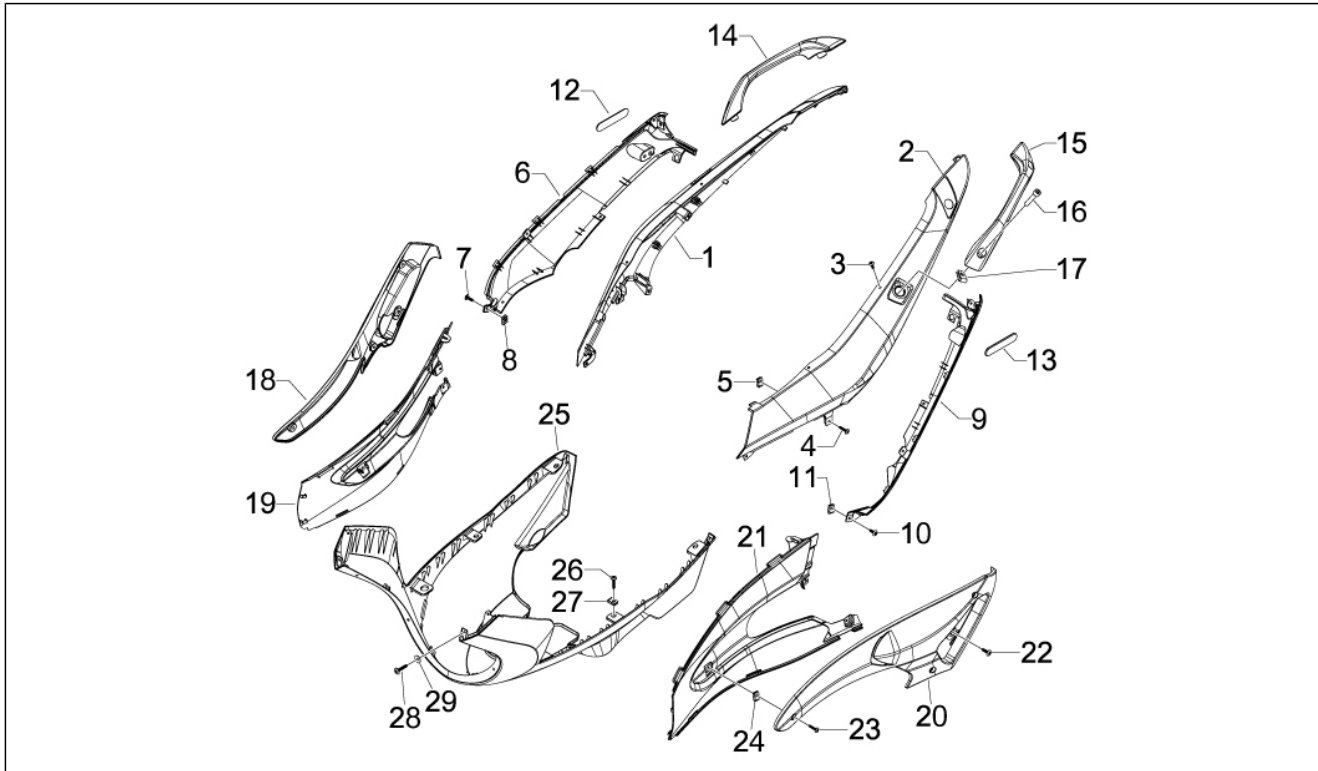

Group	Frame - Plastic parts - Coachwork
Code	02.32
Description	Side cover - Spoiler
Service	1

Pos.	Code	Description	Qty	Variants
19	949408000C	Right under side cover	1	Vehicle colour:Shiny Black[94] Vehicle colour:DRAGON RED[894] Vehicle colour:White[544] Vehicle colour:Matt Black[80/B] Vehicle colour:Matt Black[80/B] Vehicle colour:Silver[760/B] Vehicle colour:Orange[954/A]
20	65508800H1	LH side panel	1	Vehicle colour:Shiny Black[94] Vehicle colour:White[544] Vehicle colour:DRAGON RED[894]
20	673522000C	LH side panel	1	Vehicle colour:Matt Black[80/B] Vehicle colour:Matt Black[80/B] Vehicle colour:Silver[760/B] Vehicle colour:Orange[954/A]
20	67352200H1	LH side panel	1	Vehicle colour:White[544] Vehicle colour:DRAGON RED[894] Vehicle colour:Shiny Black[94]
21	949407000C	Left under side cover	1	Vehicle colour:Shiny Black[94] Vehicle colour:White[544] Vehicle colour:DRAGON RED[894] Vehicle colour:Matt Black[80/B] Vehicle colour:Matt Black[80/B] Vehicle colour:Silver[760/B] Vehicle colour:Orange[954/A]
22	959614	Screw M6x10	2	
23	259349	Screw M4,2x13	6	
24	CM017410	Spring plate	6	
25	656523	Spoiler	1	Vehicle colour:DRAGON RED[894] Vehicle colour:Matt Black[80/B] Vehicle colour:White[544] Vehicle colour:Matt Black[80/B] Vehicle colour:Silver[760/B] Vehicle colour:Orange[954/A]
26	576189	Screw d4,2x16	6