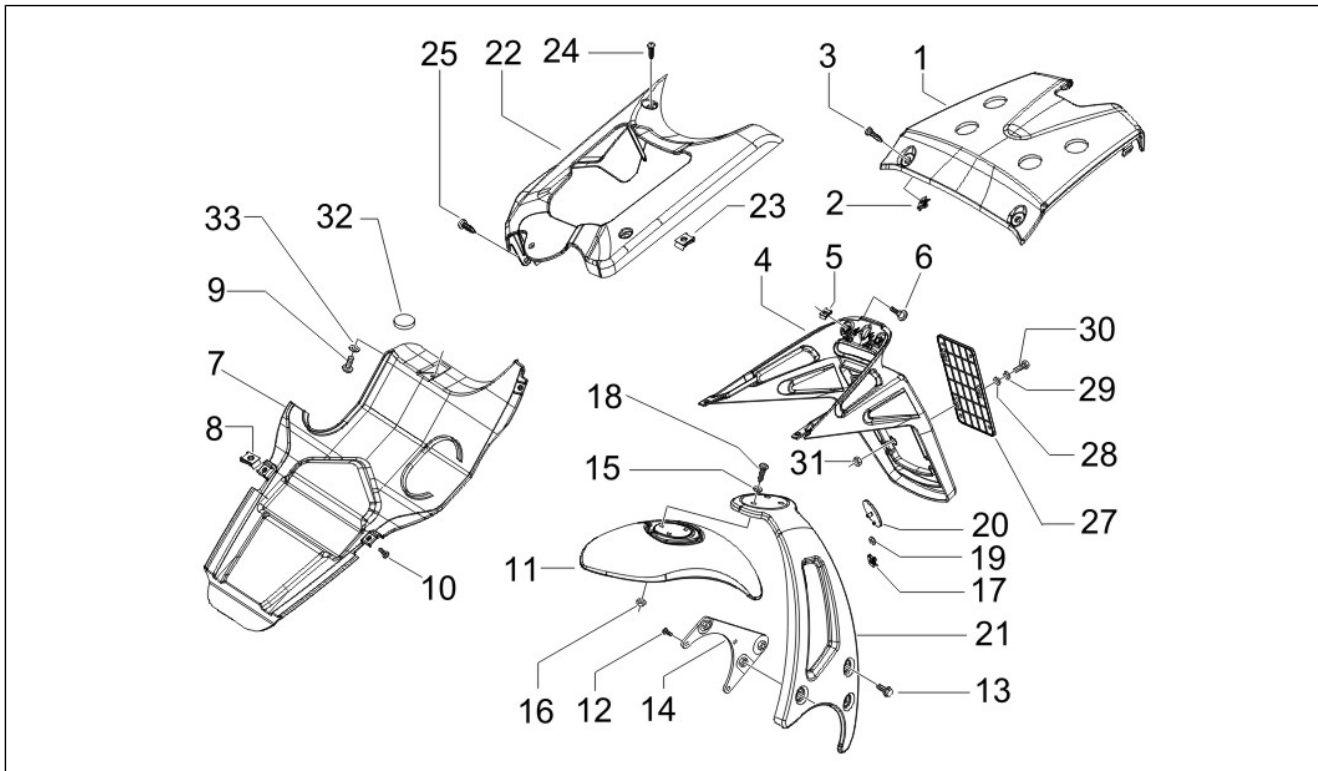

Group	Frame - Plastic parts - Coachwork
Code	02.37
Description	Rear cover - Splash guard
Service	1

Pos.	Code	Description	Qty	Variants
1	949414	Tail fairing closing	1	
1	949414000C	Tail fairing closing	1	Vehicle colour:Shiny Black[94]
1	94941400AO	Tail fairing closing	1	Vehicle colour:Orange[954/A]
1	94941400BR	Tail fairing closing	1	Vehicle colour:White[544]
1	94941400H4	Tail fairing closing	1	Vehicle colour:Silver[760/B]
1	94941400NI	Tail fairing closing	1	Vehicle colour:Matt Black[80/B] Vehicle colour:Matt Black[80/B]
1	94941400R7	Tail fairing closing	1	Vehicle colour:DRAGON RED[894]
2	CM017410	Spring plate	2	
3	259349	Screw M4,2x13	2	
4	949419000C	Number plate holder	1	Vehicle colour:Shiny Black[94] Vehicle colour:DRAGON RED[894] Vehicle colour:White[544] Vehicle colour:Matt Black[80/B] Vehicle colour:Matt Black[80/B] Vehicle colour:Silver[760/B] Vehicle colour:Orange[954/A]
5	254485	Spring plate M6	2	
6	259348	Cap screw+shank	2	
7	624468000C	panel	1	Vehicle colour:Shiny Black[94] Vehicle colour:DRAGON RED[894] Vehicle colour:White[544] Vehicle colour:Matt Black[80/B] Vehicle colour:Matt Black[80/B] Vehicle colour:Silver[760/B] Vehicle colour:Orange[954/A]
8	CM017410	Spring plate	3	
9	018591	screw M4x14	1	
10	258249	screw 4,2x19	3	
11	576588000C	Rear splash guard	1	Vehicle colour:Shiny Black[94] Vehicle colour:White[544] Vehicle colour:DRAGON RED[894]