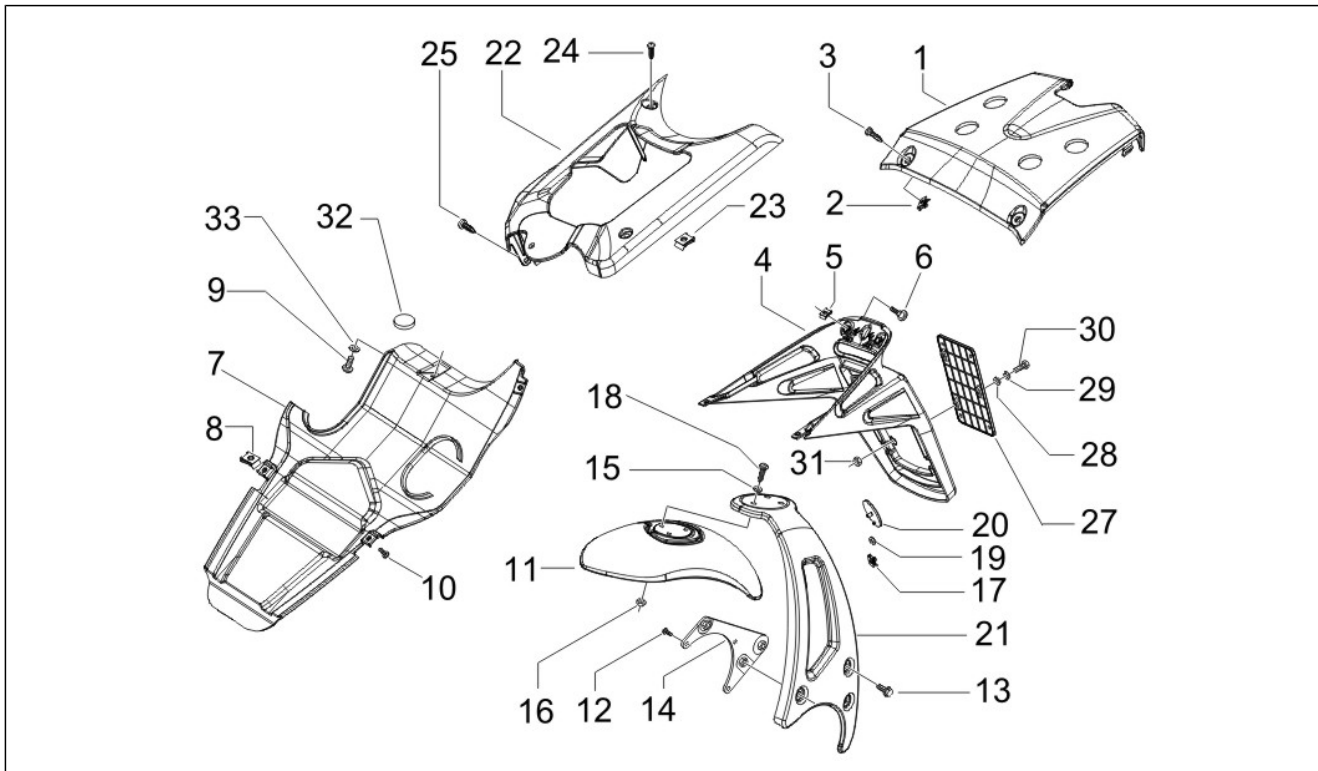

Group	Frame - Plastic parts - Coachwork
Code	02.37
Description	Rear cover - Splash guard
Service	1

Pos.	Code	Description	Qty	Variants
12	414838	screw M6x35	3	
13	959358	Screw w/ flange	3	
14	959527	plate	1	
15	006966	Spring washer 6,4x11x0,5	3	
16	020106	Nut M6	3	
17	180859	Plate	1	
18	272836	Screw M6x16	3	
19	479882	Spacer	1	
20	582922	Reflector	1	
21	959526000C	Bracket	1	Vehicle colour:Shiny Black[94] Vehicle colour:DRAGON RED[894] Vehicle colour:White[544]
22	959520000C	Engine cover	1	Vehicle colour:Matt Black[80/B] Vehicle colour:DRAGON RED[894] Vehicle colour:Matt Black[80/B] Vehicle colour:Shiny Black[94] Vehicle colour:White[544] Vehicle colour:Silver[760/B] Vehicle colour:Orange[954/A]
23	CM017410	Spring plate	3	
24	259349	Screw M4,2x13	3	
25	297498	Self tapping screw M3,5x13	1	
27	5801244	Number plate holder plastica	1	
27	638833	Number plate holder (Plastica 121x141)	1	
28	013769	Washer	3	
29	016404	Flat washer 4,2x7,6x0,9	3	
30	018591	screw M4x14	3	
31	020104	Nut M4	3	
32	562897	Cover	1	
33	016670	Washer 4,5x12x1	1