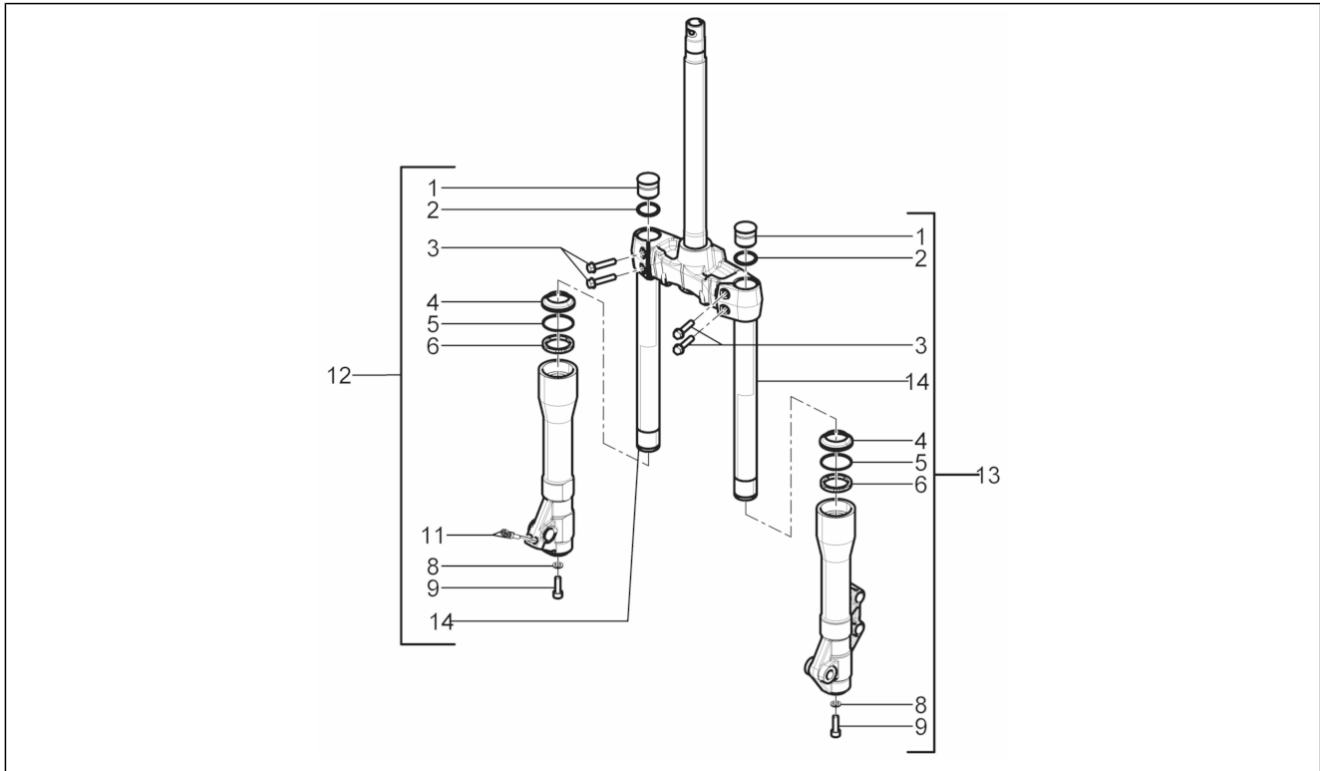

Group	Suspensions - Wheels
Code	04.03
Description	Fork's components (Kayaba)
Service	1

Pos.	Code	Description	Qty	Variants
1	649617	Screw plug	2	
2	497017	O-ring	2	
3	650313	screw	4	
4	600269	Dust cover ring ABS	2	
5	497132	Gasket ring	2	
6	601310	Fork oil seal ABS	2	
8	599270	Washer (KAYABA)	2	
9	599269	screw (KAYABA)	2	
11	649619	screw	2	
12	665679	R.H. sleeve assy	1	
12	668778	R.H. sleeve assy	1	
13	668409	L.H. sleeve assy	1	
14	949321	Fork stanchion	2