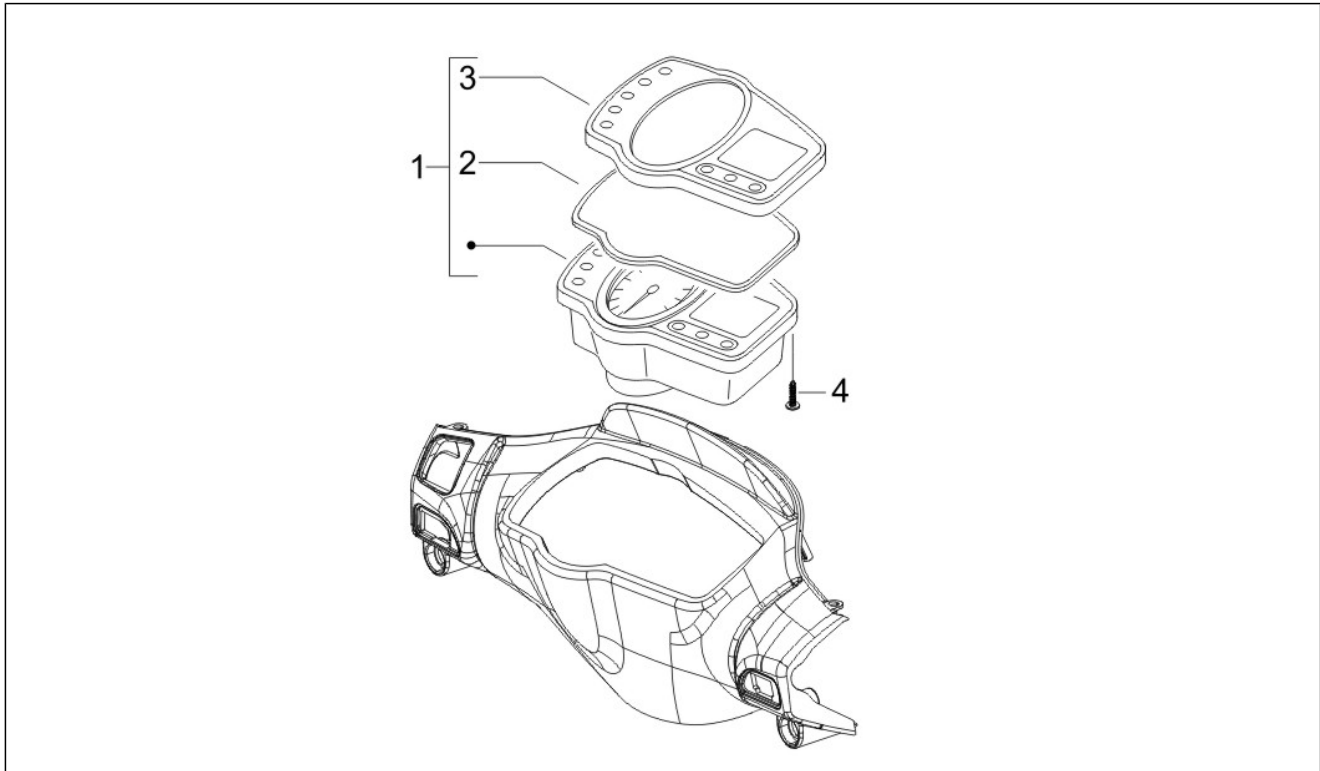

Group	Handlebars/Steering
Code	03.02
Description	Meter combination - Cruscotto
Service	1

Pos.	Code	Description	Qty	Variants
1	641006	Meter combination	1	
1	641325	Meter combination	1	
1	643290	Meter combination	1	
2	639035	glass	1	
3	639277	Instrument panel upper cover	1	
4	270793	TBCIC Screw 3,8x16	4